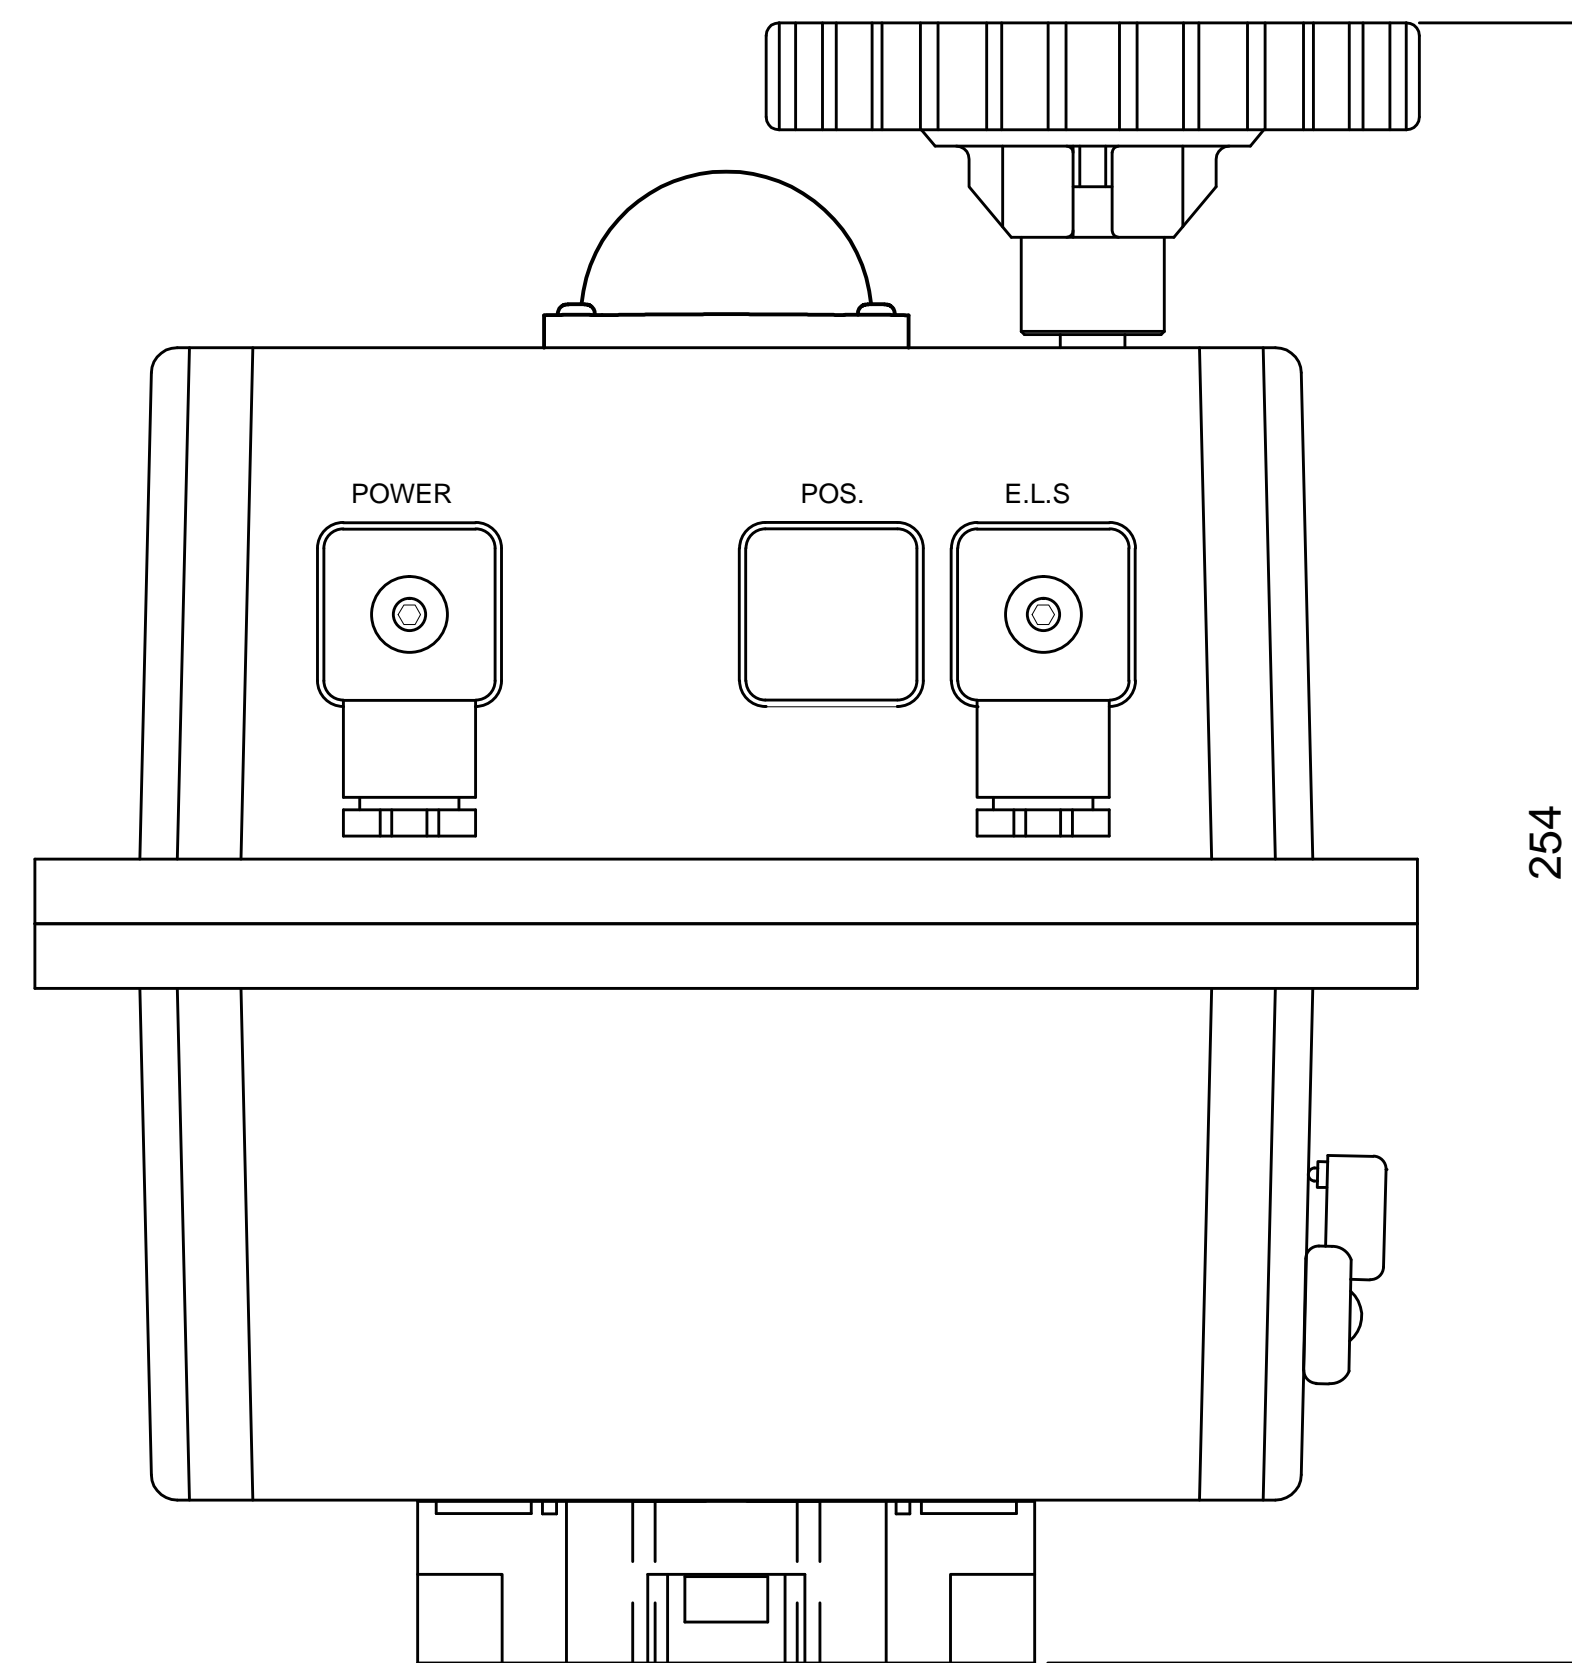

IF IN DOUBT ASK!

DO NOT SCALE PRINT!

DRAWING TO BS 8888

Notes:
1. Std = ey base, red JJ logo cover

TITLE J3C-140 J+J ELECTRIC ACTUATOR WITH JJ LOGO

STOCK CODE J+J-3C-140 DIM ARE mm

SCALE 1:1.1

JRM	HMM	SBW	NEW	17.07.17
APPROVED BY	CHECKED BY	DRAWN BY	ISSUE	CHANGE NO.

J+J-3C-140

DRAWING NUMBER SHEET 1 OF 1