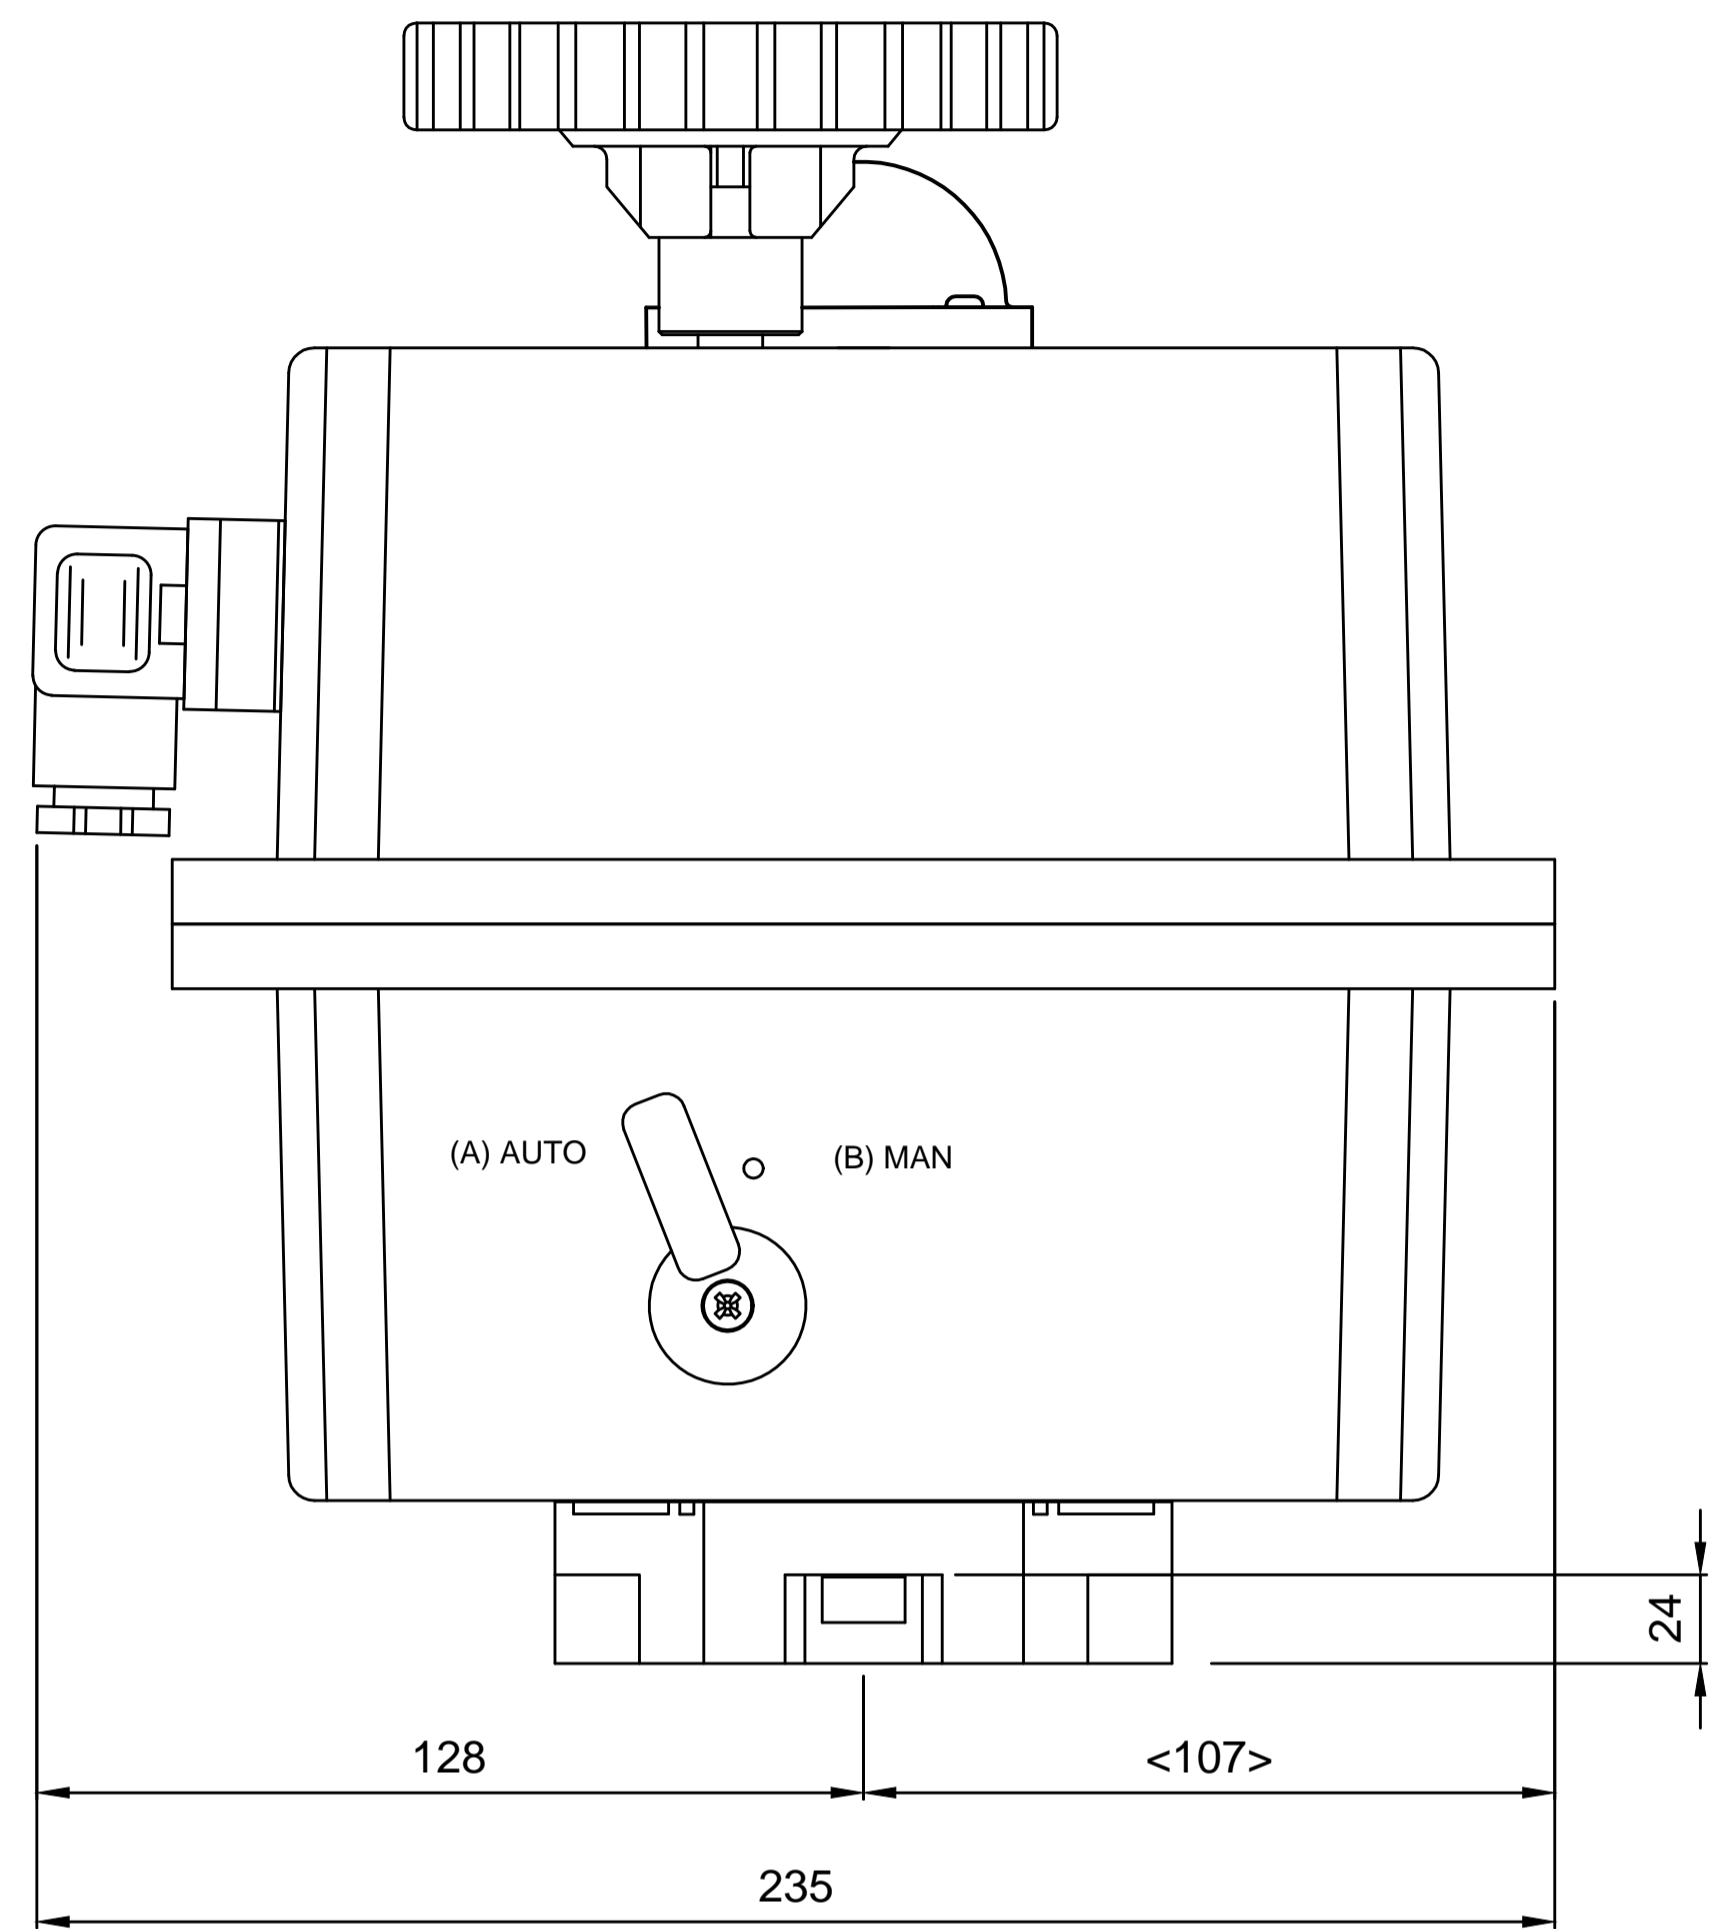

IF IN DOUBT ASK!

DO NOT SCALE PRINT!

DRAWING TO BS 8888

Notes:
1. Std = ey base, red JJ logo cover

TITLE J3C-140 J+J ELECTRIC ACTUATOR WITH JJ LOGO

STOCK CODE J+J-3C-140 DIM ARE mm SCALE 1:1.1

JRM	HMM	SBW	NEW	17.07.17
APPROVED BY	CHECKED BY	DRAWN BY	ISSUE	CHANGE NO.

J+J-3C-140
DRAWING NUMBER SHEET 1 OF 1