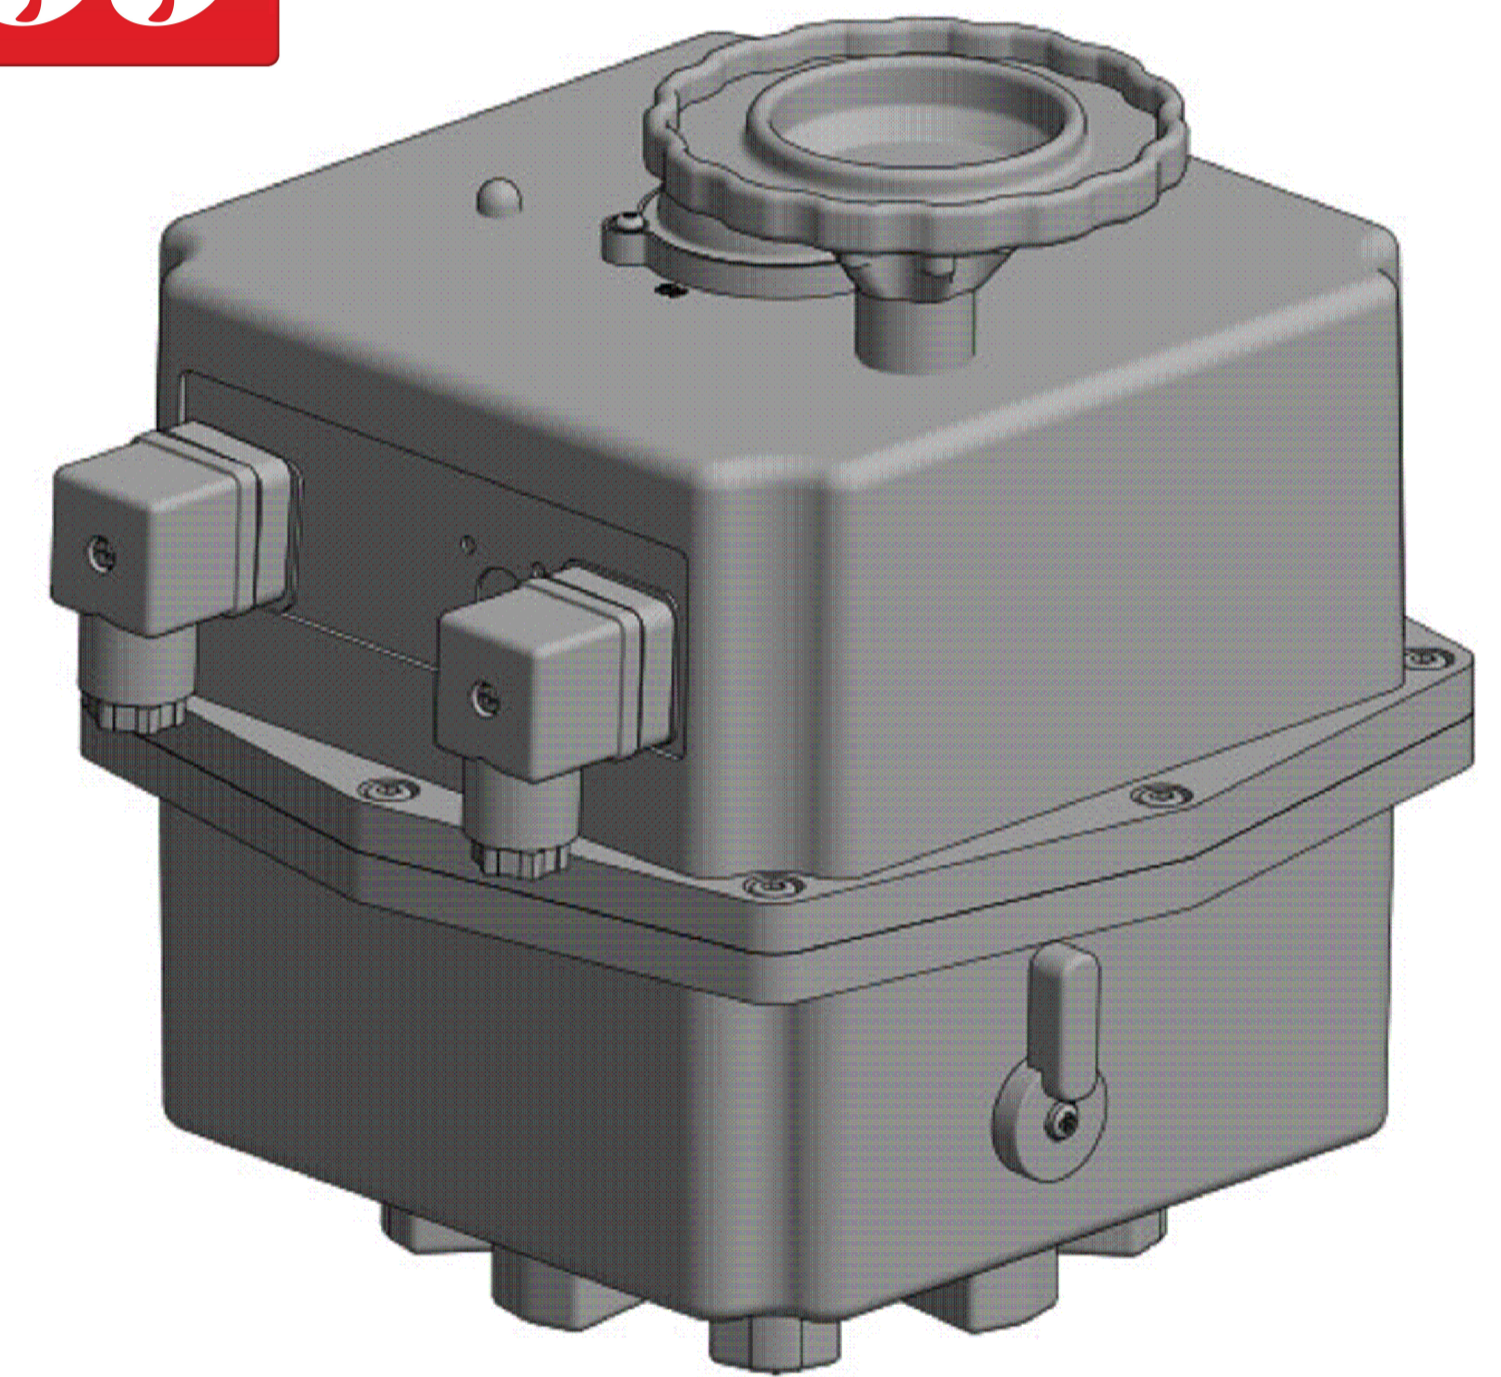

IF IN DOUBT ASK!

DO NOT SCALE PRINT!

DRAWING TO BS 8888

Notes:
1. Std = ey base, red JJ logo cover

TITLE J3C-140 J+J ELECTRIC ACTUATOR WITH JJ LOGO

STOCK CODE J+J-3C-140 DIM ARE mm SCALE 1:1.1

JRM	HMM	SBW	NEW	17.07.17
APPROVED BY	CHECKED BY	DRAWN BY	ISSUE	CHANGE NO.

J+J-3C-140
DRAWING NUMBER SHEET 1 OF 1