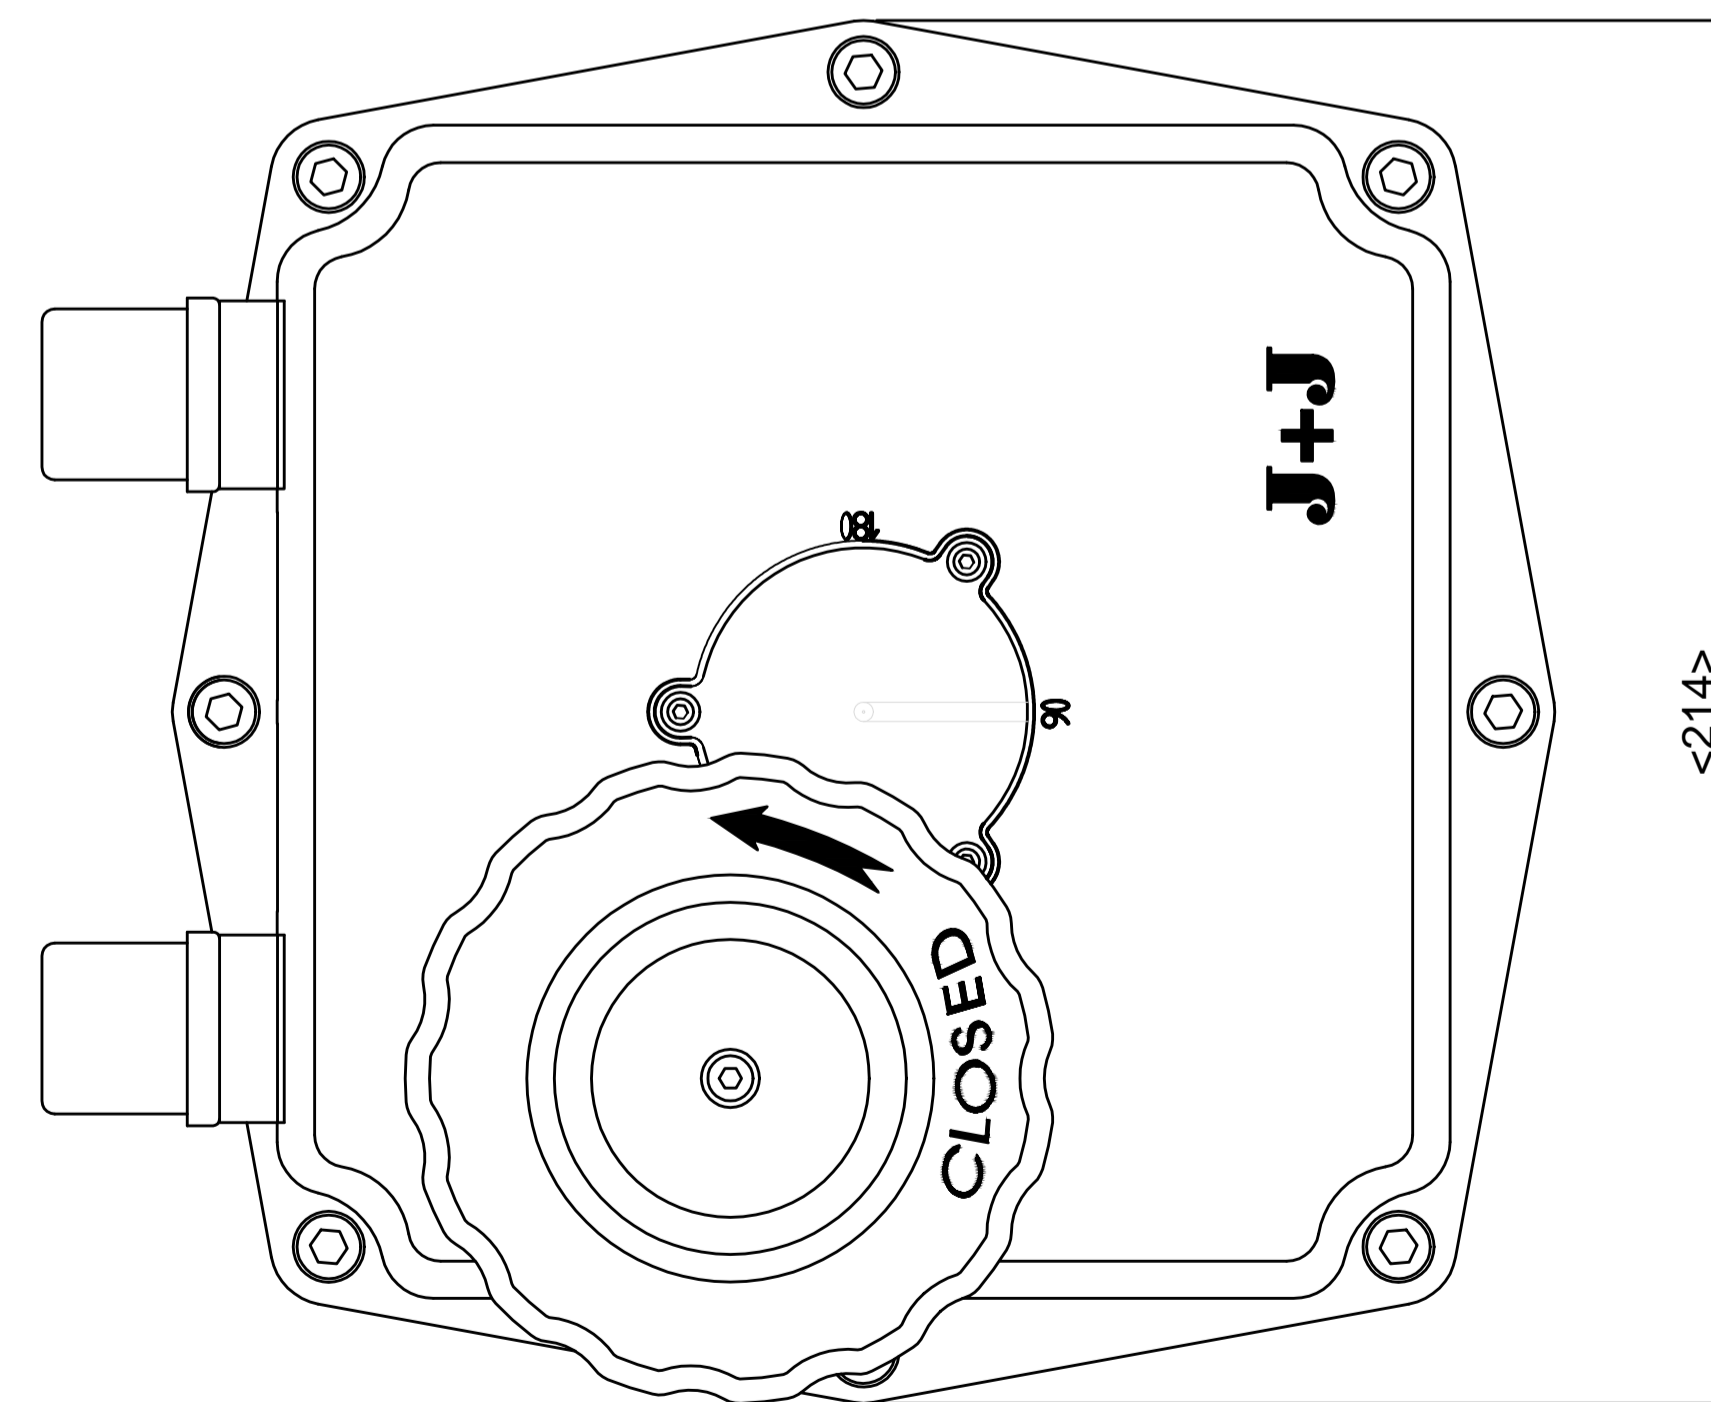

IF IN DOUBT ASK!

DO NOT SCALE PRINT!

DRAWING TO BS 8888

Notes:
1. Std = ey base, red JJ logo cover

TITLE J3C-140 J+J ELECTRIC ACTUATOR WITH JJ LOGO

STOCK CODE J+J-3C-140 DIM ARE mm SCALE 1:1.1

JRM	HMM	SBW	NEW	17.07.17
APPROVED BY	CHECKED BY	DRAWN BY	ISSUE	CHANGE NO.

J+J-3C-140
DRAWING NUMBER SHEET 1 OF 1