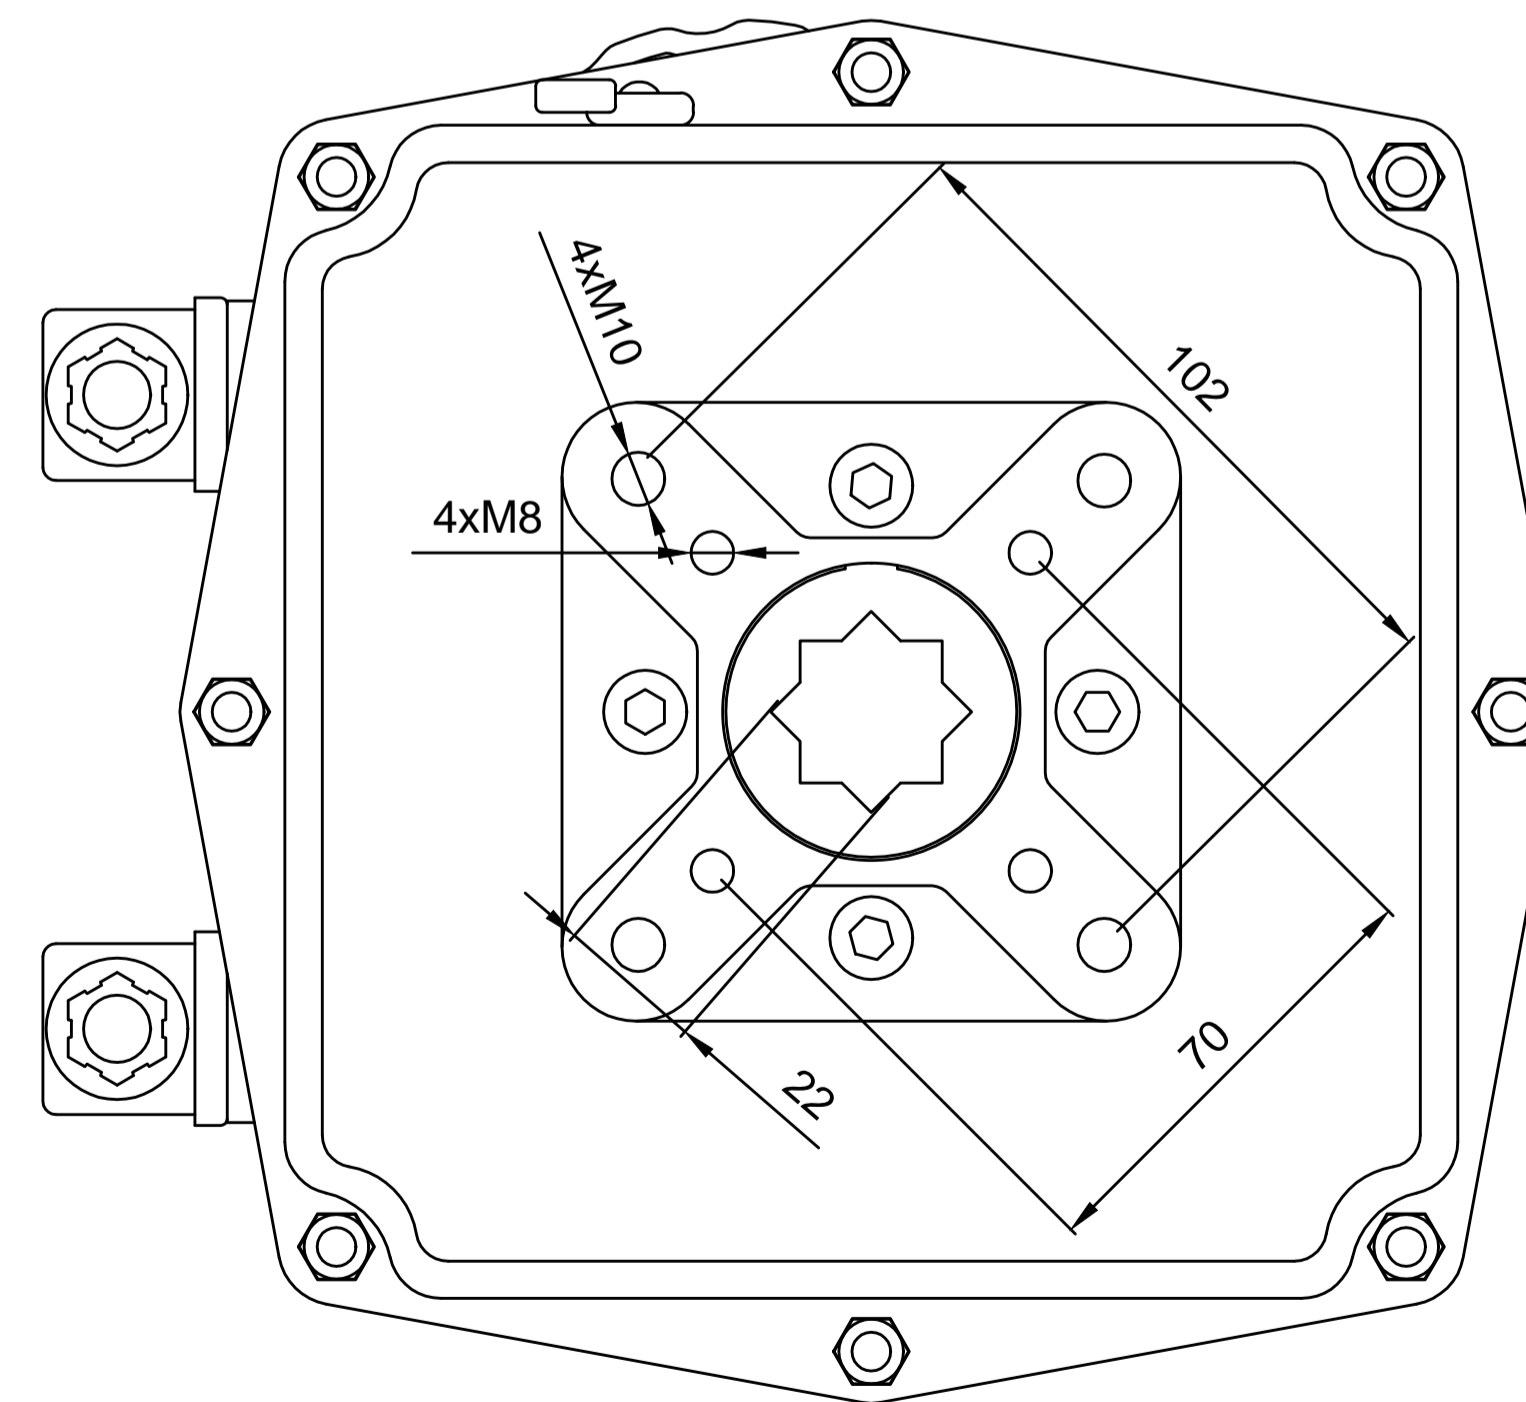

IF IN DOUBT ASK!

DO NOT SCALE PRINT!

DRAWING TO BS 8888

Notes:
1. Std = ey base, red JJ logo cover

TITLE J3C-140 J+J ELECTRIC ACTUATOR WITH JJ LOGO

STOCK CODE J+J-3C-140 DIM ARE mm SCALE 1:1.1

JRM	HMM	SBW	NEW	17.07.17
APPROVED BY	CHECKED BY	DRAWN BY	ISSUE	CHANGE NO.

J+J-3C-140
DRAWING NUMBER SHEET 1 OF 1