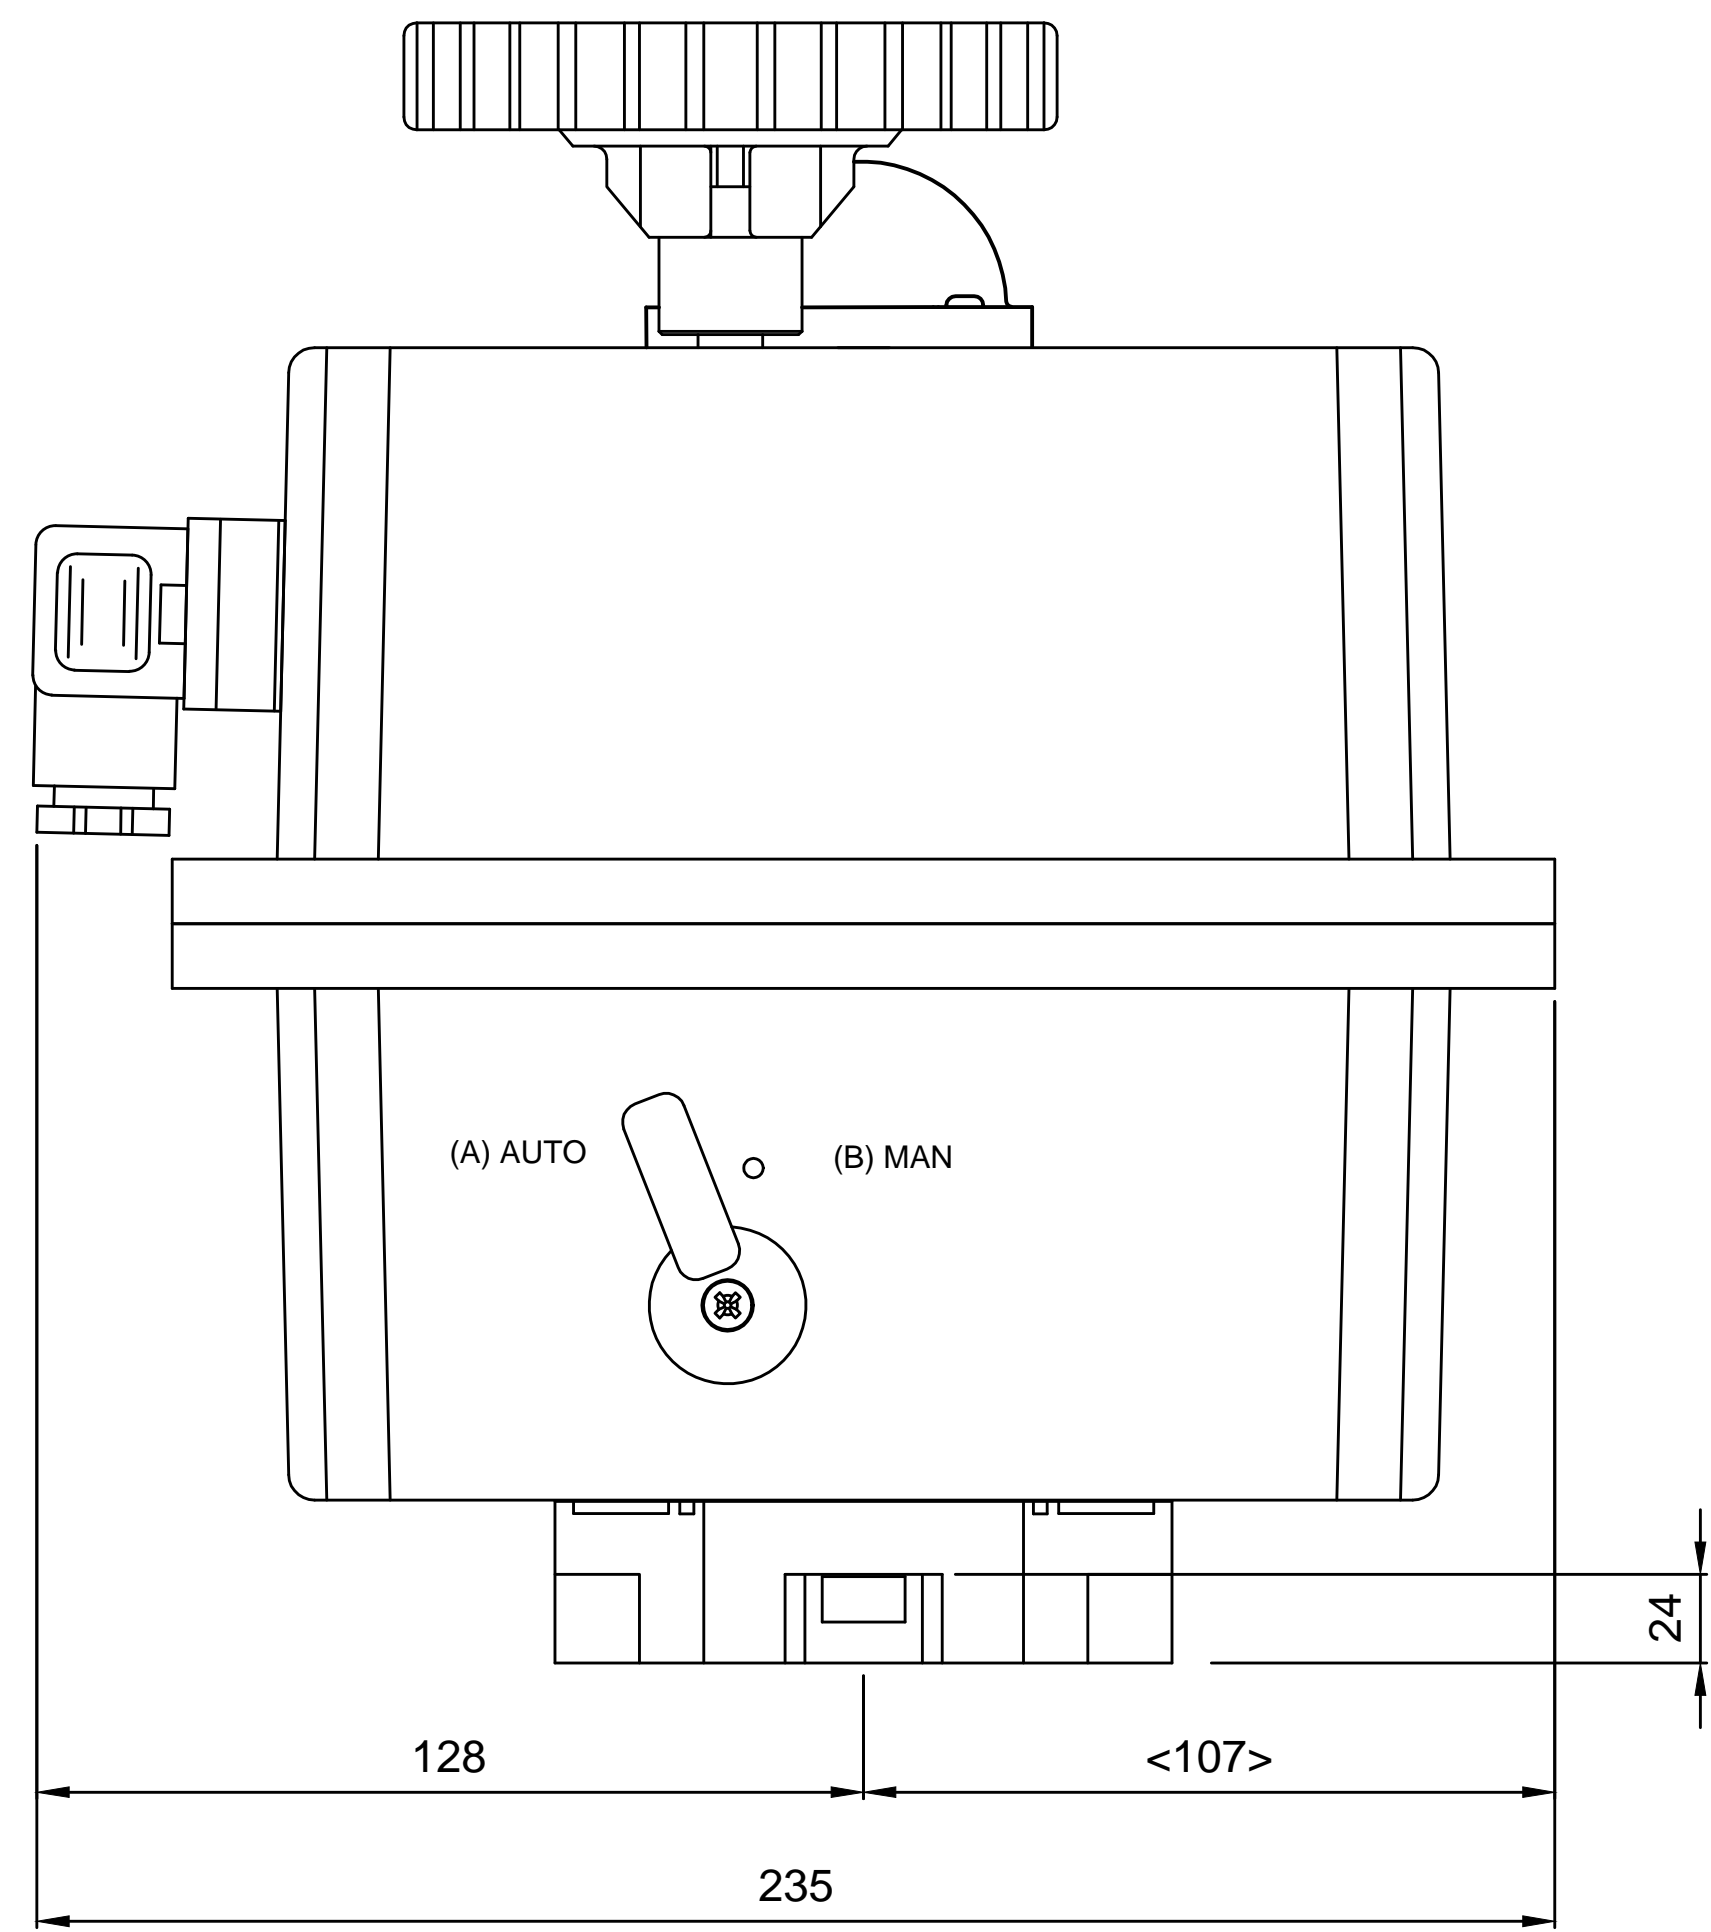

IF IN DOUBT ASK!

DO NOT SCALE PRINT!

DRAWING TO BS 8888

Notes:
1. Std = ey base, red JJ logo cover

TITLE J3C-140 J+J ELECTRIC ACTUATOR WITH JJ LOGO

STOCK CODE J+J-3C-140 DIM ARE mm

SCALE 1:1.1

JRM	HMM	SBW	NEW	17.07.17
APPROVED BY	CHECKED BY	DRAWN BY	ISSUE	CHANGE NO.

J+J-3C-140

DRAWING NUMBER SHEET 1 OF 1