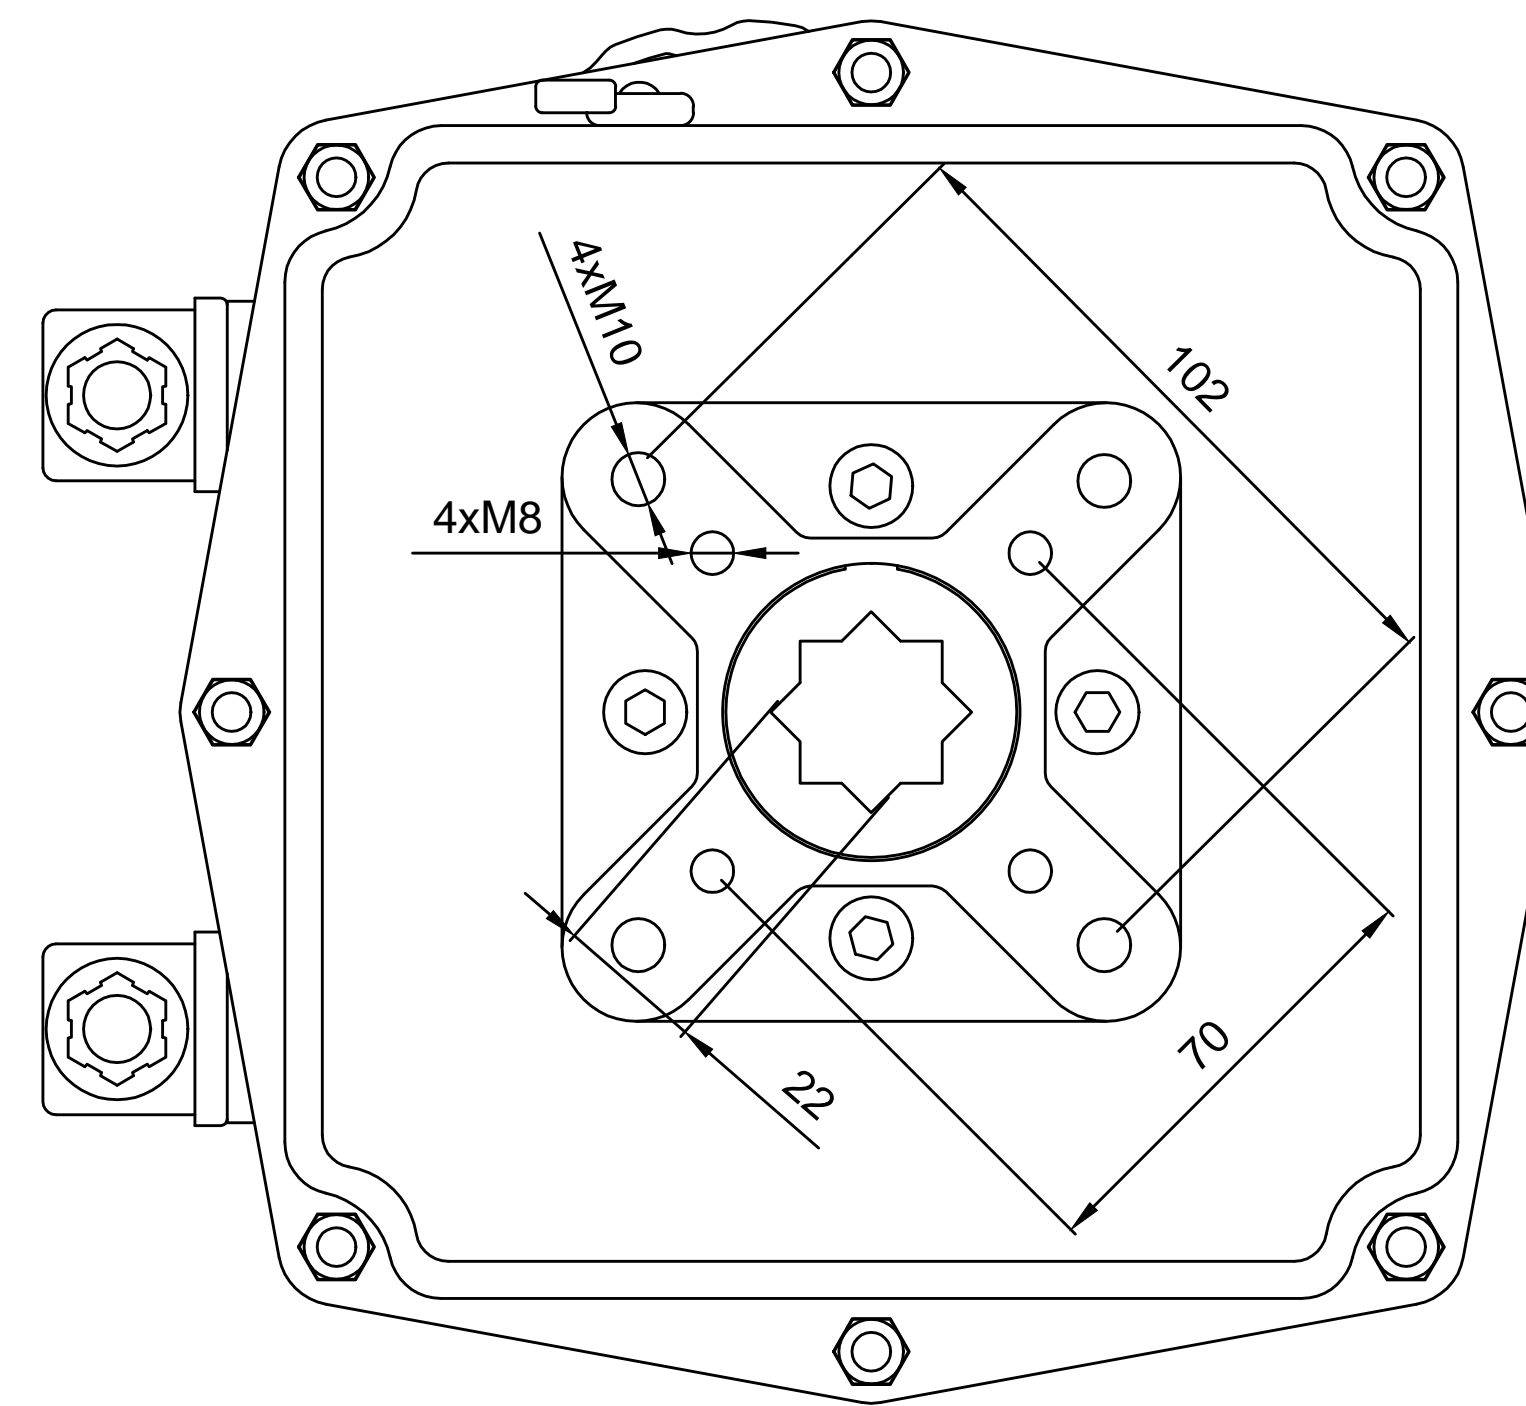

IF IN DOUBT ASK!

DO NOT SCALE PRINT!

DRAWING TO BS 8888

Notes:
1. Std = ey base, red JJ logo cover

TITLE J3C-140 J+J ELECTRIC ACTUATOR WITH JJ LOGO

STOCK CODE J+J-3C-140 DIM ARE mm

SCALE 1:1.1

JRM	HMM	SBW	NEW	17.07.17
APPROVED BY	CHECKED BY	DRAWN BY	ISSUE	CHANGE NO.

J+J-3C-140

DRAWING NUMBER SHEET 1 OF 1