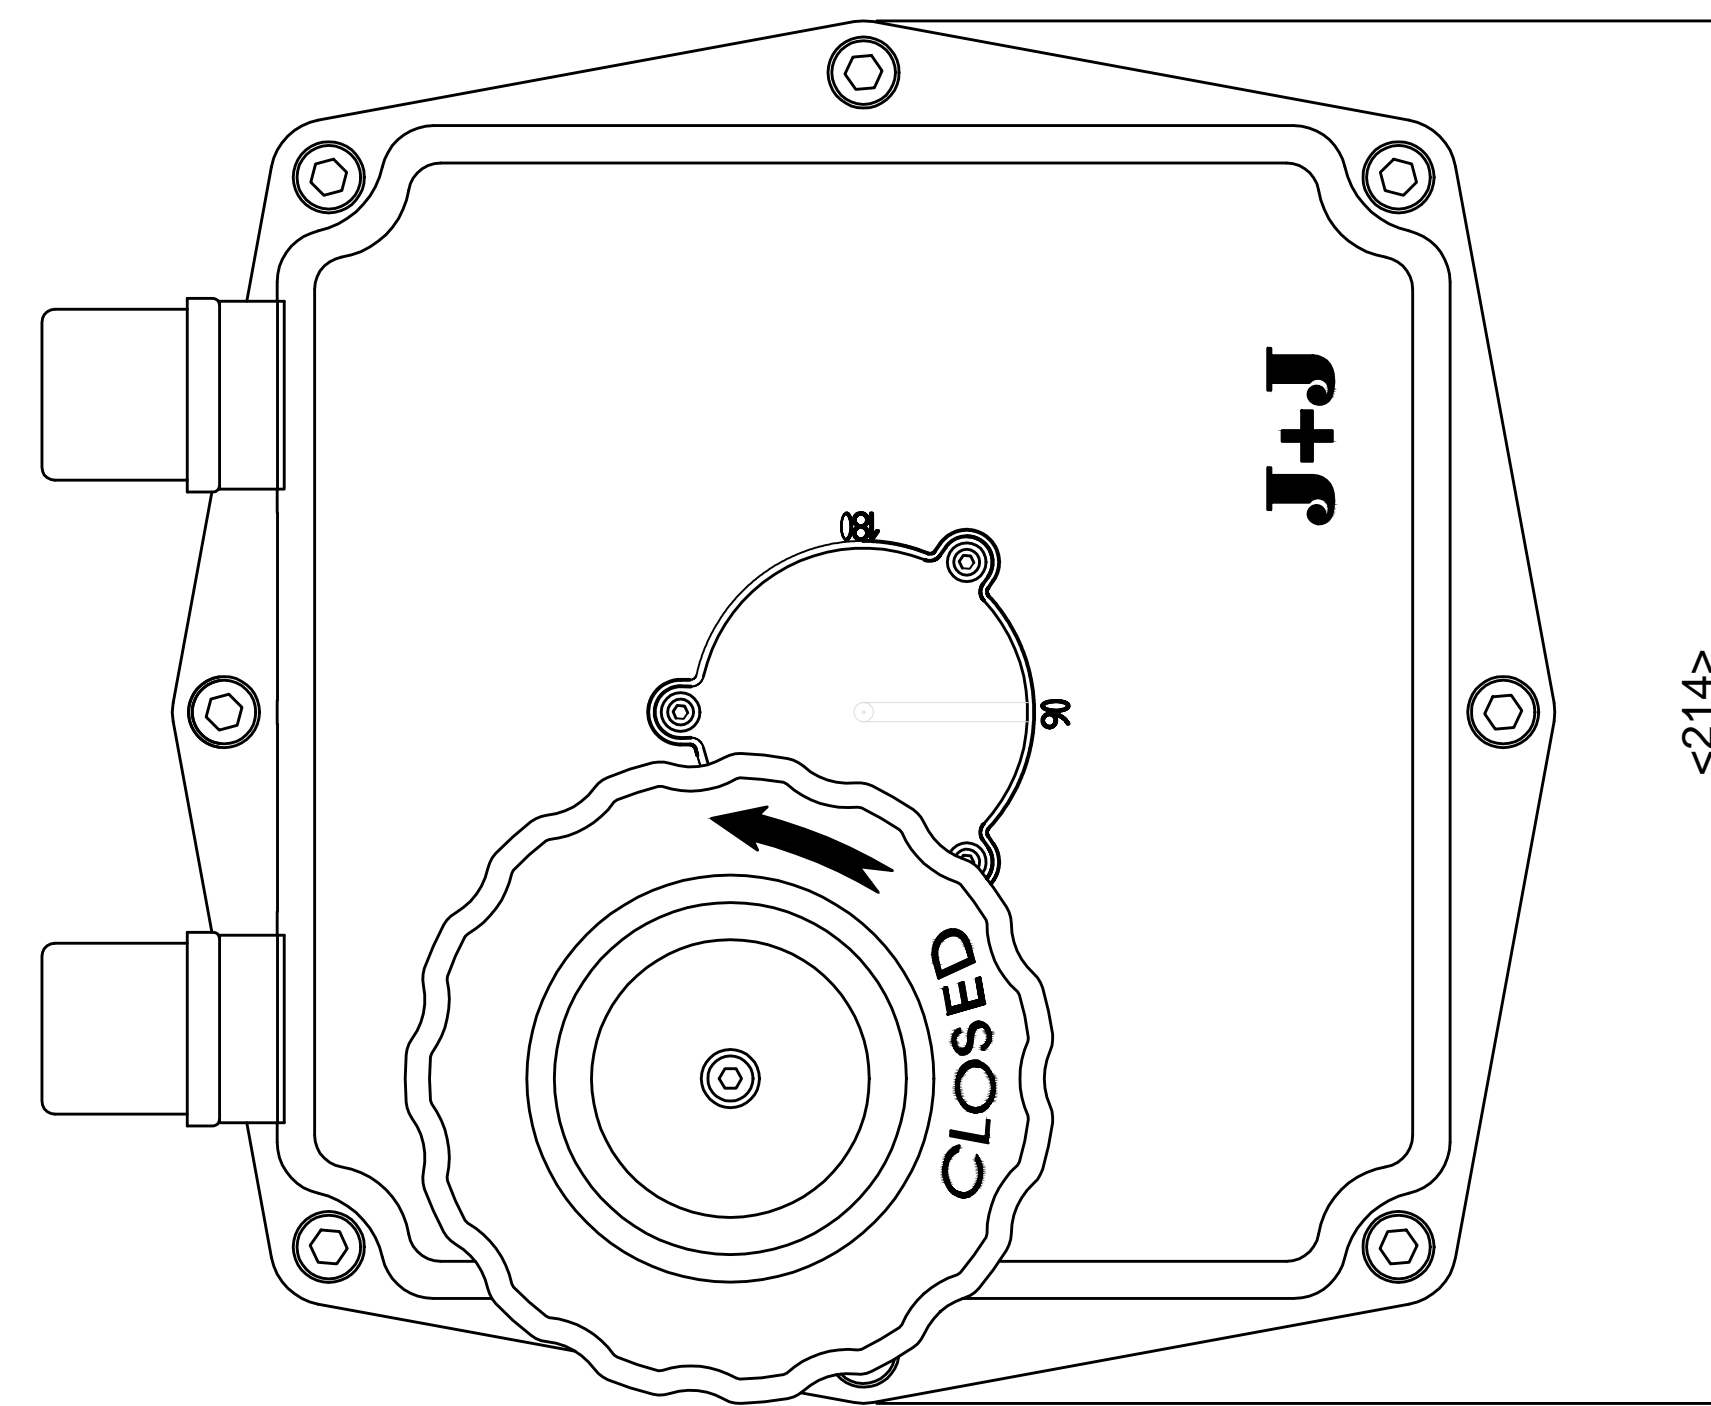

IF IN DOUBT ASK!

DO NOT SCALE PRINT!

DRAWING TO BS 8888

Notes:
1. Std = ey base, red JJ logo cover

TITLE J3C-140 J+J ELECTRIC ACTUATOR WITH JJ LOGO

STOCK CODE J+J-3C-140 DIM ARE mm

SCALE 1:1.1

JRM	HMM	SBW	NEW	17.07.17
APPROVED BY	CHECKED BY	DRAWN BY	ISSUE	CHANGE NO.

J+J-3C-140

DRAWING NUMBER SHEET 1 OF 1