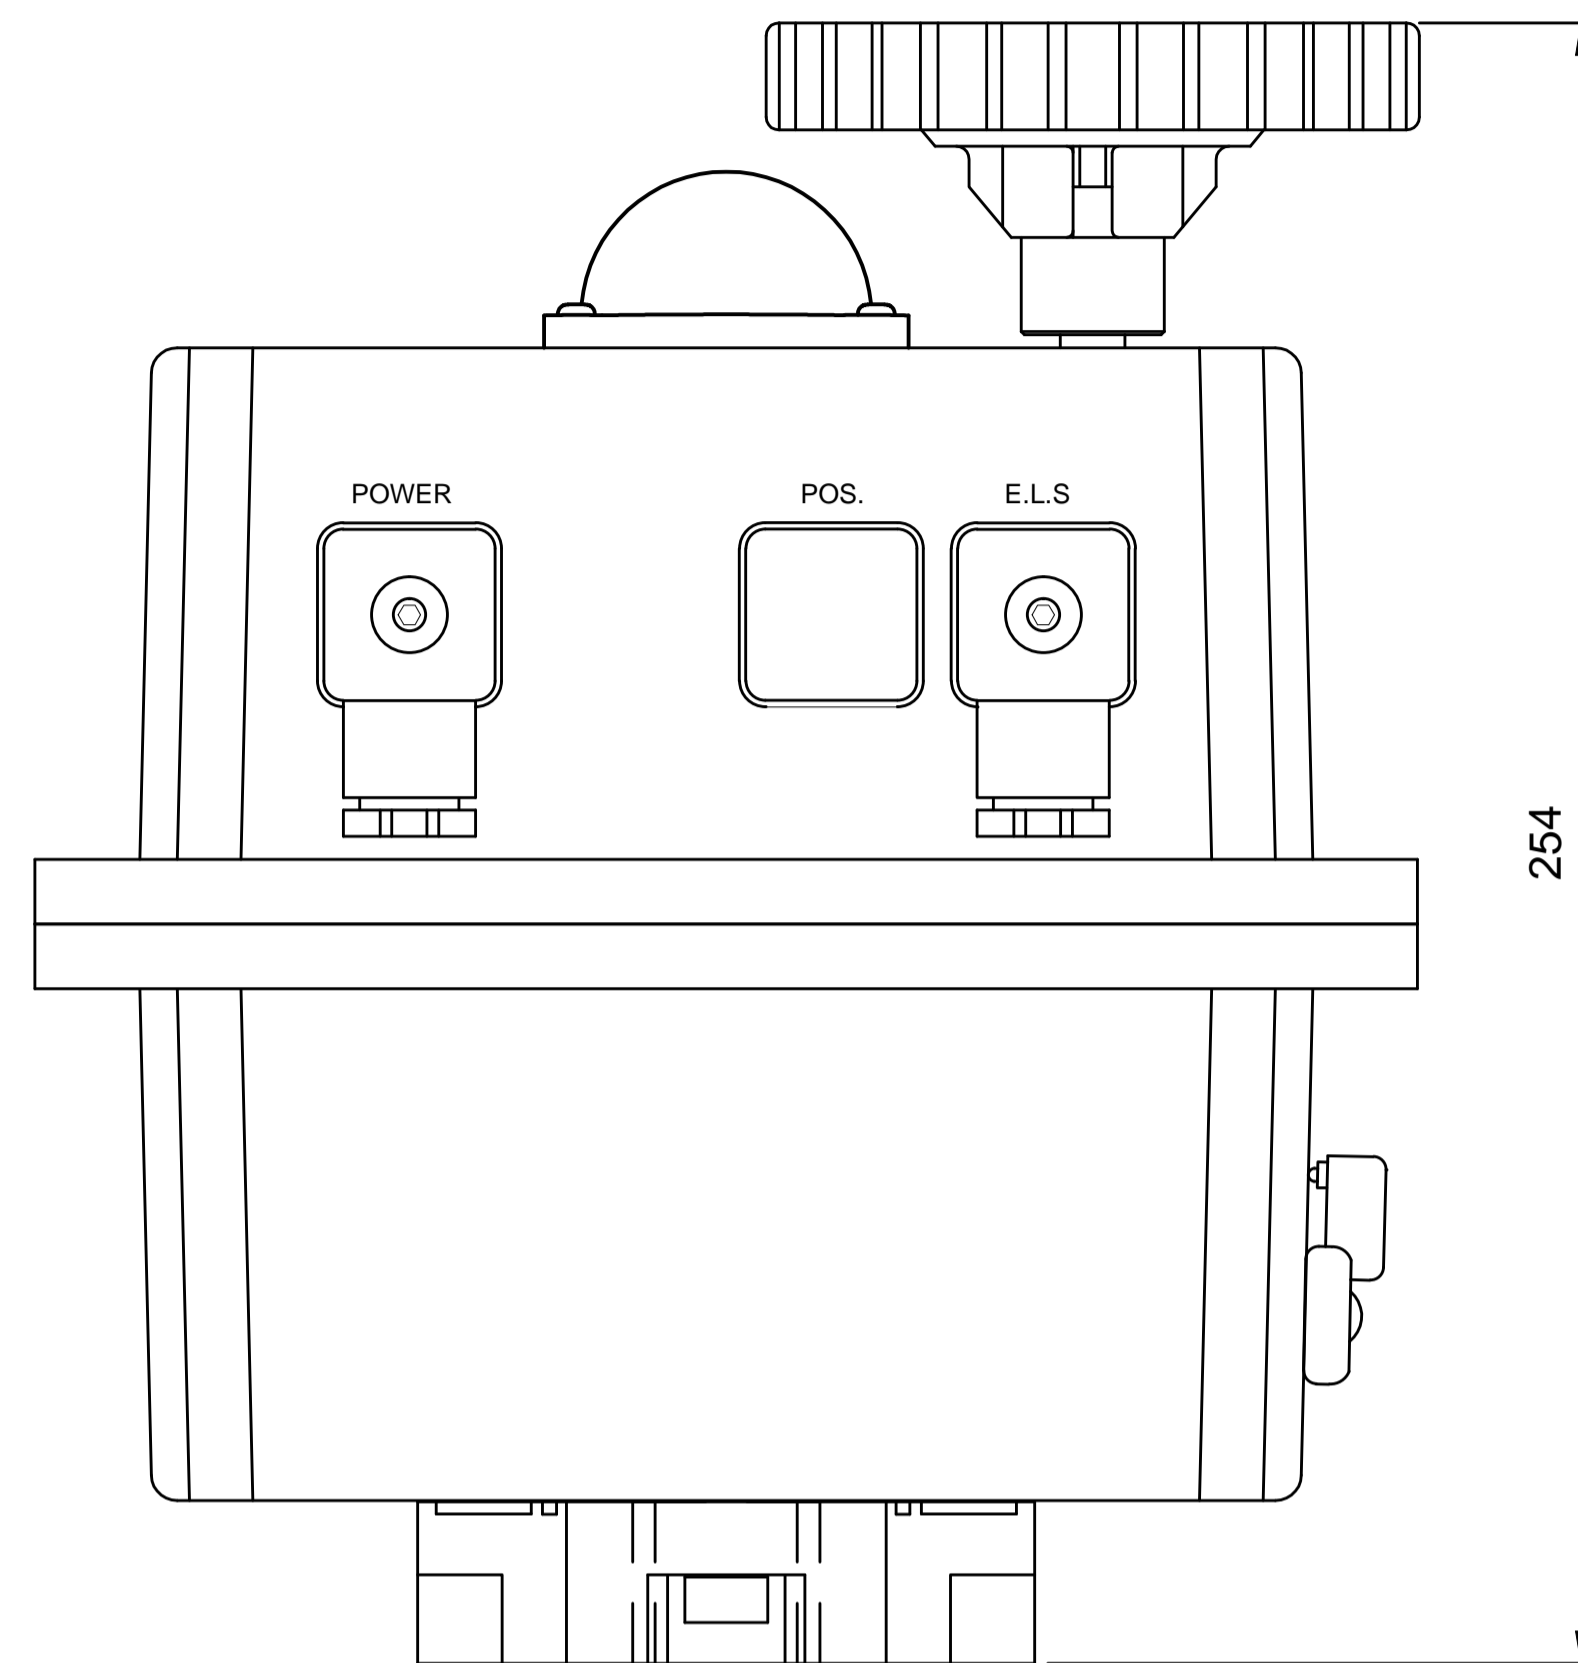

IF IN DOUBT ASK!

DO NOT SCALE PRINT!

DRAWING TO BS 8888

Notes:
1. Std = ey base, red JJ logo cover

TITLE J3C-140 J+J ELECTRIC ACTUATOR WITH JJ LOGO

STOCK CODE J+J-3C-140 DIM ARE mm SCALE 1:1.1

JRM	HMM	SBW	NEW	17.07.17
APPROVED BY	CHECKED BY	DRAWN BY	ISSUE	CHANGE NO.

J+J-3C-140
DRAWING NUMBER SHEET 1 OF 1