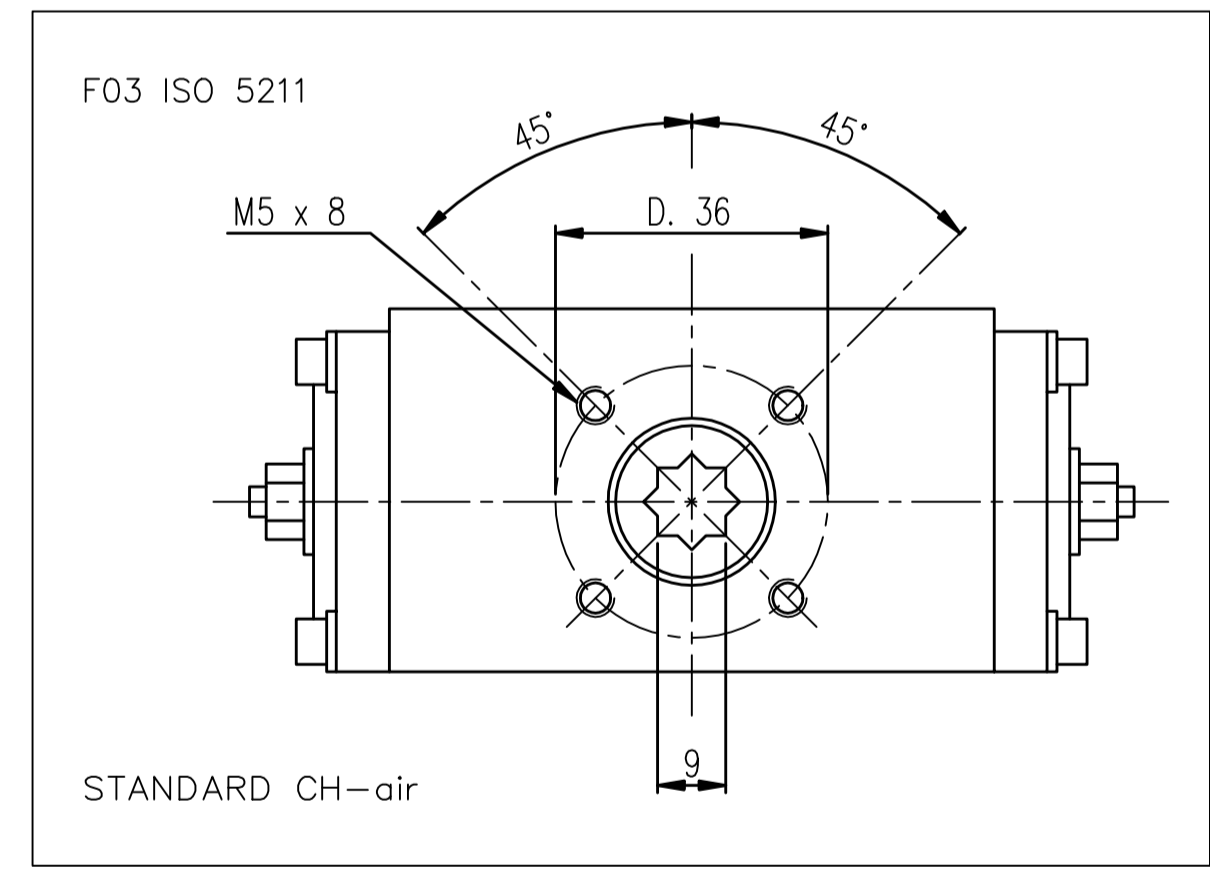

IF IN DOUBT ASK!

DO NOT SCALE PRINT!

DRAWING TO BS 8888

SPECIAL

| | |
|--|-------------------|
| <small>THIS DRAWING IS CONFIDENTIAL AND IS NOT TO BE REPRODUCED WITHOUT THE WRITTEN CONSENT OF Actuated Valve Supplies Limited</small> | |
| TITLE CH-air MODEL A-032 PNEUMATIC ACTUATOR - ALUMINIUM | |
| STOCK CODE CH-AIR-A-032-CAD | DIM ARE mm |
| SCALE 1:1 | |
| CH-AIR-A-032-CAD | |
| DRAWING NUMBER | SHEET 1 OF 1 |