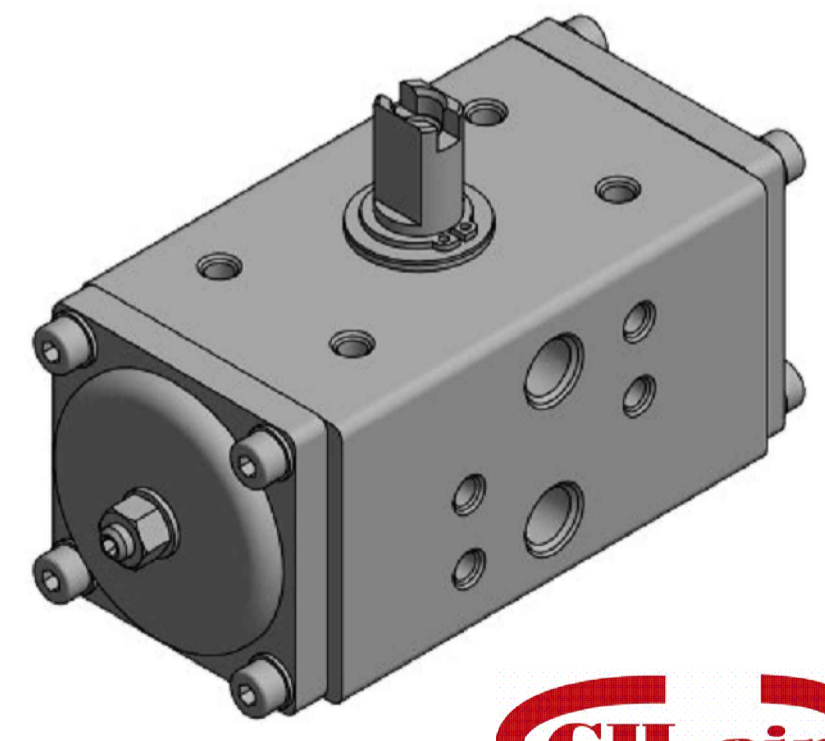

IF IN DOUBT ASK!

DO NOT SCALE PRINT!

DRAWING TO BS 8888

SPECIAL

| | |
|--|-------------------|
| <small>THIS DRAWING IS CONFIDENTIAL AND IS NOT TO BE REPRODUCED WITHOUT THE WRITTEN CONSENT OF Actuated Valve Supplies Limited</small> | |
| TITLE CH-air MODEL A-032 PNEUMATIC ACTUATOR - ALUMINIUM | |
| STOCK CODE CH-AIR-A-032-CAD | DIM ARE mm |
| SCALE 1:1 | |
| CH-AIR-A-032-CAD | |
| DRAWING NUMBER | SHEET 1 OF 1 |