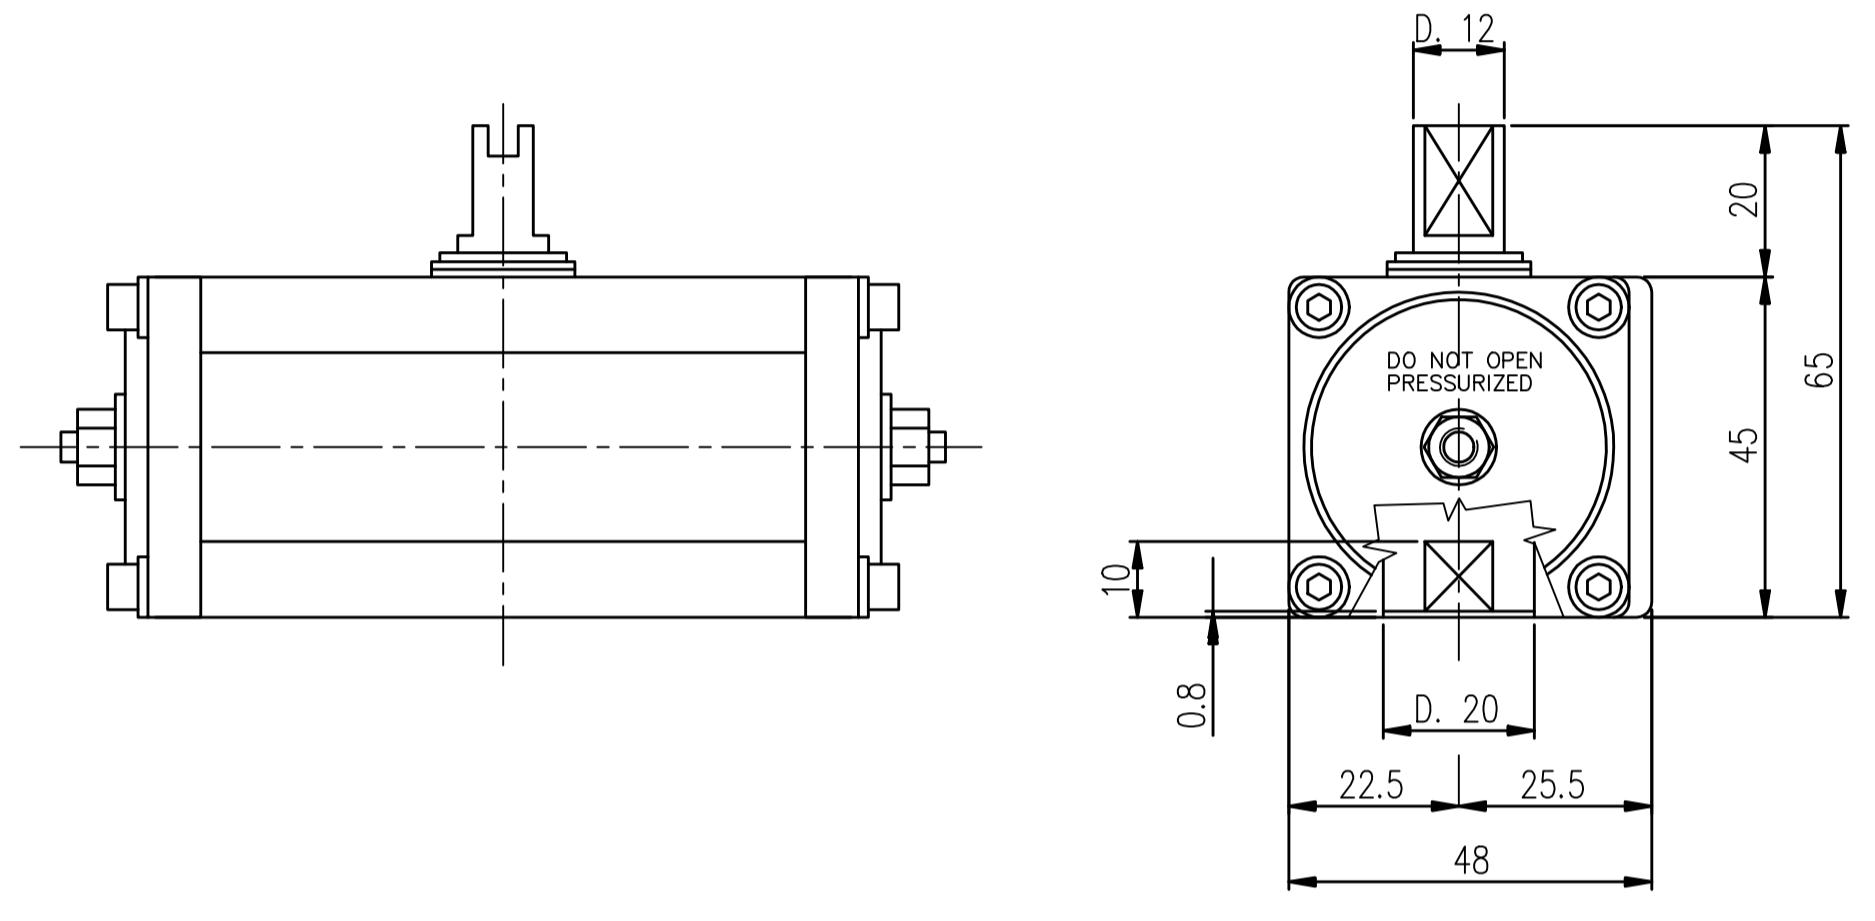

IF IN DOUBT ASK!

DO NOT SCALE PRINT!

DRAWING TO BS 8888

SPECIAL

| | |
|--|-------------------|
| <small>THIS DRAWING IS CONFIDENTIAL AND IS NOT TO BE REPRODUCED WITHOUT THE WRITTEN CONSENT OF Actuated Valve Supplies Limited</small> | |
| TITLE CH-air MODEL A-032 PNEUMATIC ACTUATOR - ALUMINIUM | |
| STOCK CODE CH-AIR-A-032-CAD | DIM ARE mm |
| SCALE 1:1 | |
| CH-AIR-A-032-CAD | |
| DRAWING NUMBER | SHEET 1 OF 1 |