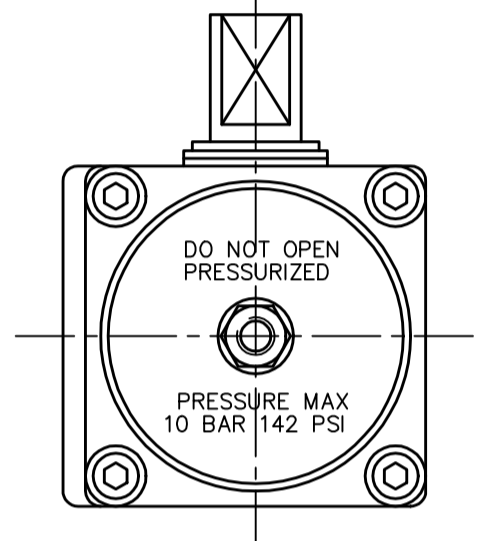

IF IN DOUBT ASK!

DO NOT SCALE PRINT!

DRAWING TO BS 8888

SPECIAL

| | |
|--|-------------------|
| <small>THIS DRAWING IS CONFIDENTIAL AND IS NOT TO BE REPRODUCED WITHOUT THE WRITTEN CONSENT OF Actuated Valve Supplies Limited</small> | |
| TITLE CH-air MODEL A-032 PNEUMATIC ACTUATOR - ALUMINIUM | |
| STOCK CODE CH-AIR-A-032-CAD | DIM ARE mm |
| SCALE 1:1 | |
| CH-AIR-A-032-CAD | |
| DRAWING NUMBER | SHEET 1 OF 1 |