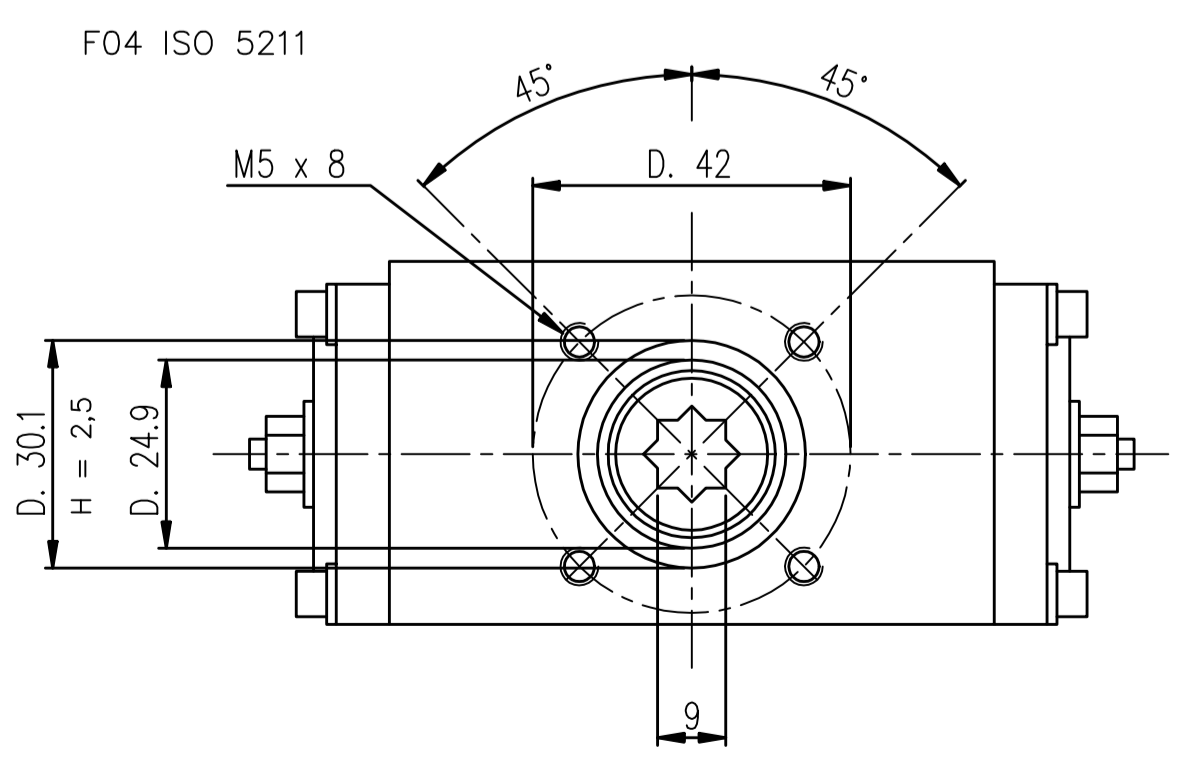

IF IN DOUBT ASK!

DO NOT SCALE PRINT!

DRAWING TO BS 8888

SPECIAL

| | |
|--|-------------------|
| <small>THIS DRAWING IS CONFIDENTIAL AND IS NOT TO BE REPRODUCED WITHOUT THE WRITTEN CONSENT OF Actuated Valve Supplies Limited</small> | |
| TITLE CH-air MODEL A-032 PNEUMATIC ACTUATOR - ALUMINIUM | |
| STOCK CODE CH-AIR-A-032-CAD | DIM ARE mm |
| SCALE 1:1 | |
| CH-AIR-A-032-CAD | |
| DRAWING NUMBER | SHEET 1 OF 1 |