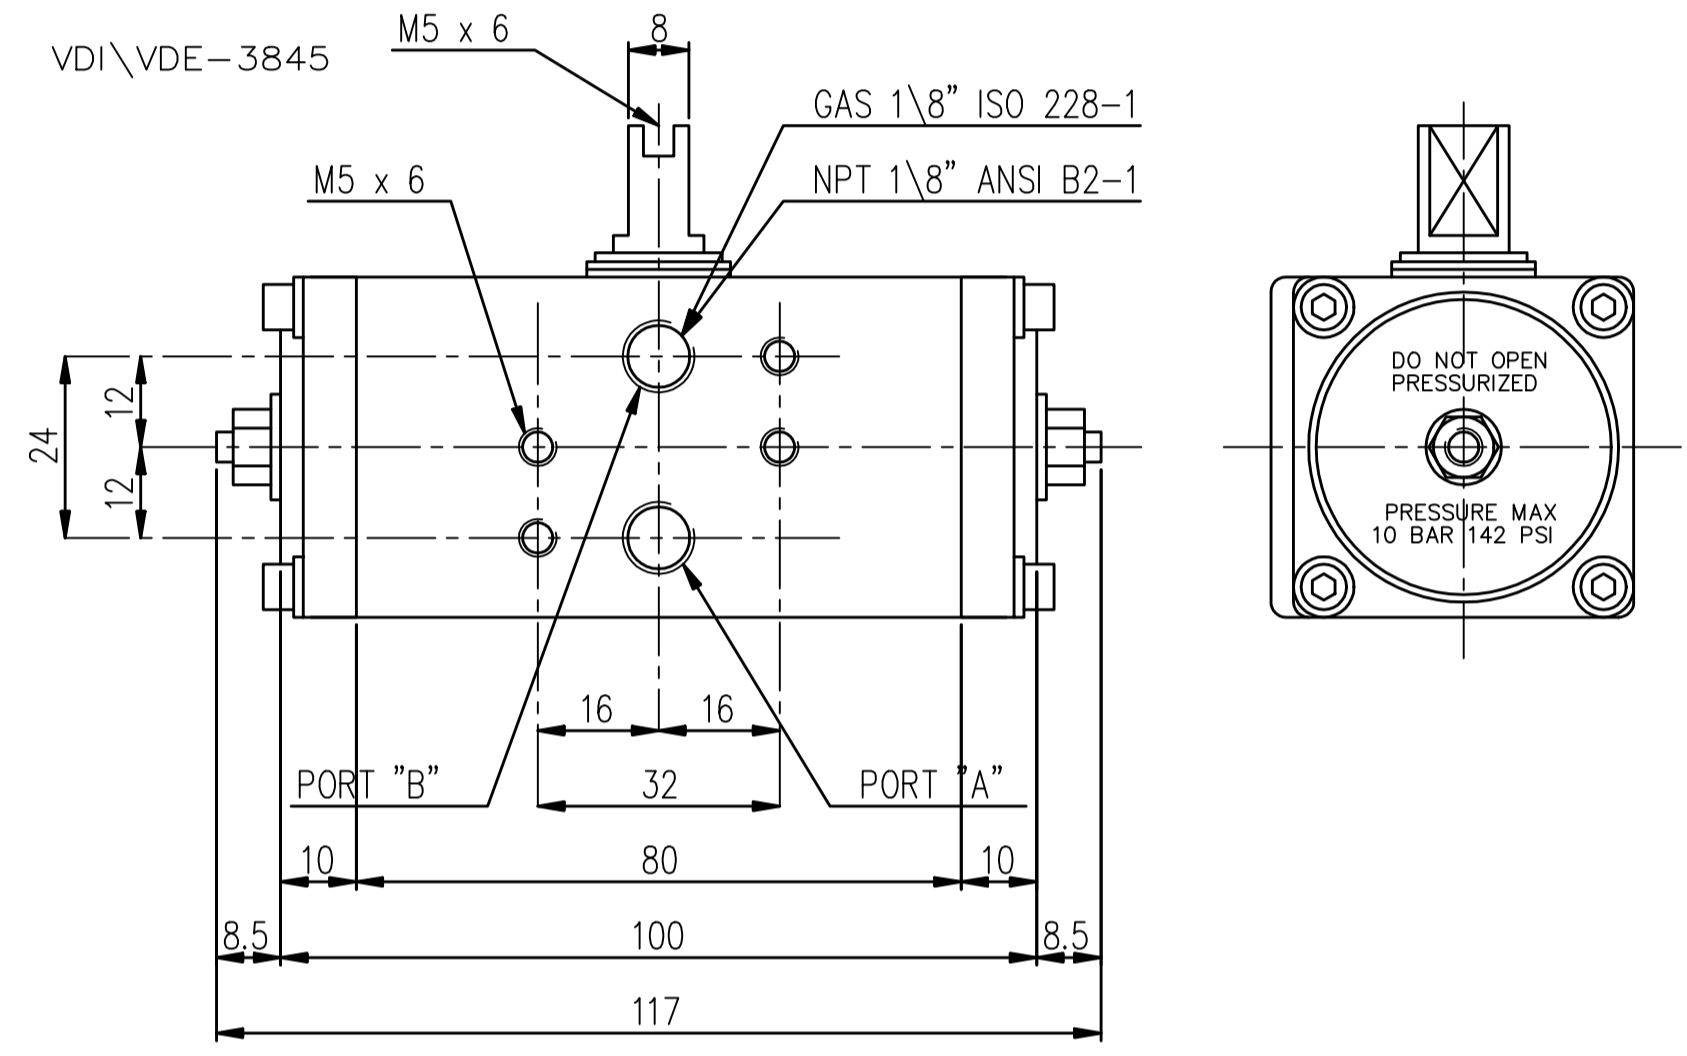

IF IN DOUBT ASK!

DO NOT SCALE PRINT!

DRAWING TO BS 8888

SPECIAL

| | |
|--|-------------------|
| <small>THIS DRAWING IS CONFIDENTIAL AND IS NOT TO BE REPRODUCED WITHOUT THE WRITTEN CONSENT OF Actuated Valve Supplies Limited</small> | |
| TITLE CH-air MODEL A-032 PNEUMATIC ACTUATOR - ALUMINIUM | |
| STOCK CODE CH-AIR-A-032-CAD | DIM ARE mm |
| SCALE 1:1 | |
| CH-AIR-A-032-CAD | |
| DRAWING NUMBER | SHEET 1 OF 1 |