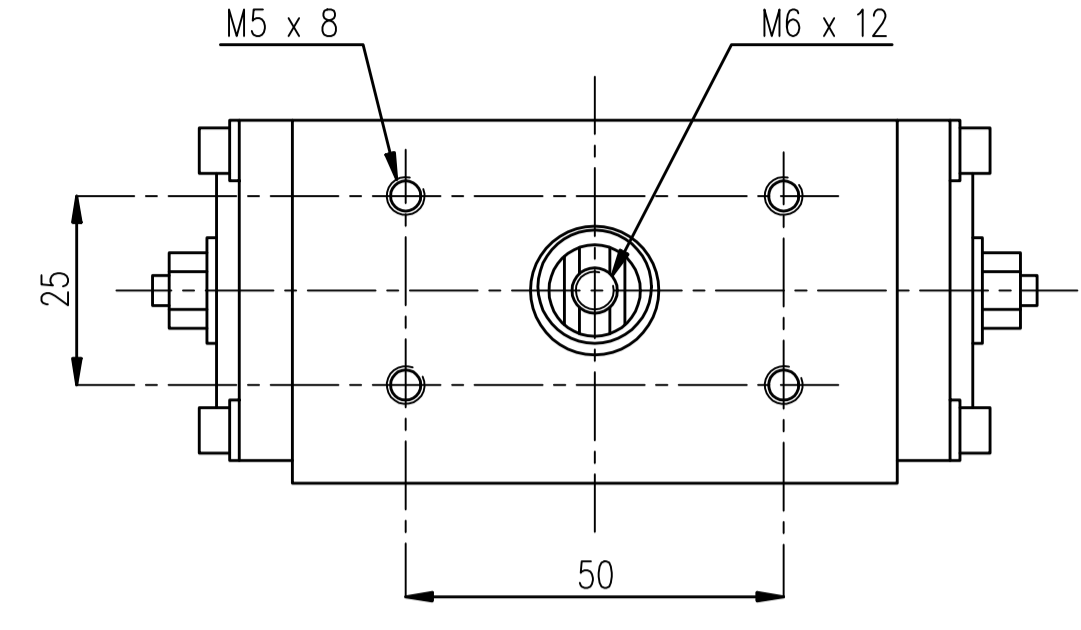

IF IN DOUBT ASK!

DO NOT SCALE PRINT!

DRAWING TO BS 8888

SPECIAL

| | |
|--|-------------------|
| <small>THIS DRAWING IS CONFIDENTIAL AND IS NOT TO BE REPRODUCED WITHOUT THE WRITTEN CONSENT OF Actuated Valve Supplies Limited</small> | |
| TITLE CH-air MODEL A-032 PNEUMATIC ACTUATOR - ALUMINIUM | |
| STOCK CODE CH-AIR-A-032-CAD | DIM ARE mm |
| SCALE 1:1 | |
| CH-AIR-A-032-CAD | |
| DRAWING NUMBER | SHEET 1 OF 1 |