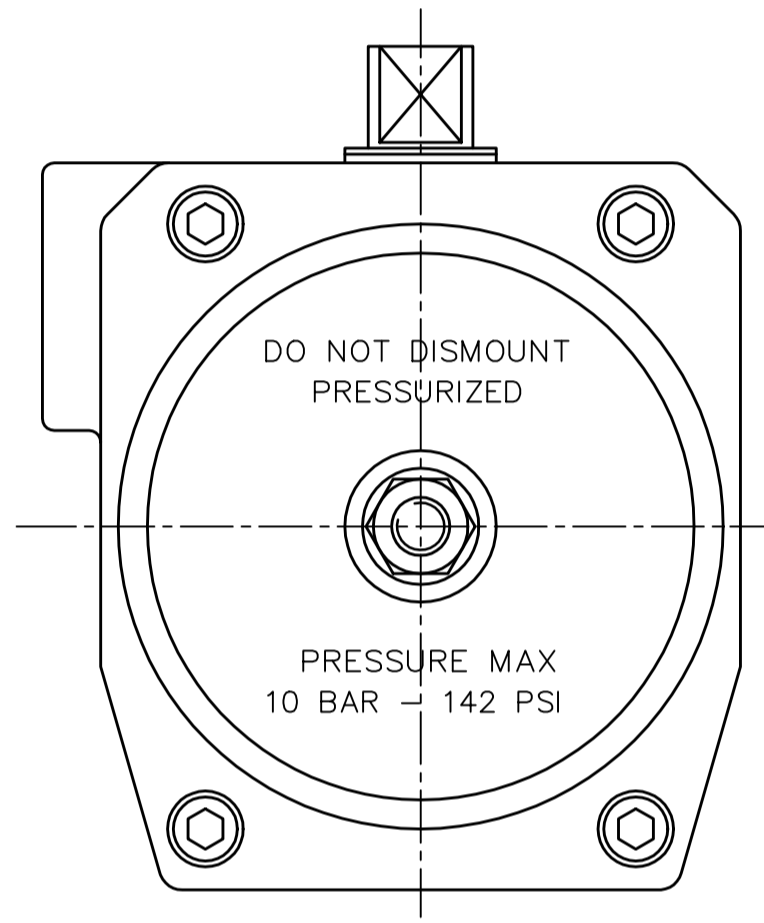

IF IN DOUBT ASK!

DO NOT SCALE PRINT!

DRAWING TO BS 8888

VDI\ VDE-3845

VDI\ VDE-3845

THIS DRAWING IS CONFIDENTIAL AND IS NOT TO BE REPRODUCED WITHOUT THE WRITTEN CONSENT OF Actuated Valve Supplies Limited

TITLE CH-air MODEL A-100 PNEUMATIC ACTUATOR - ALUMINIUM

STOCK CODE	DIM ARE mm
CH-AIR-A-100-CAD	SCALE 1:1.3

JRM	HMM	SBW	NEW		30.08.17
APPROVED BY	CHECKED BY	DRAWN BY	ISSUE	CHANGE NO.	DATE
					CH-AIR-A-100-CAD
					DRAWING NUMBER
					SHEET 1 OF 1

8  
7  
6  
5  
4  
3  
2  
1