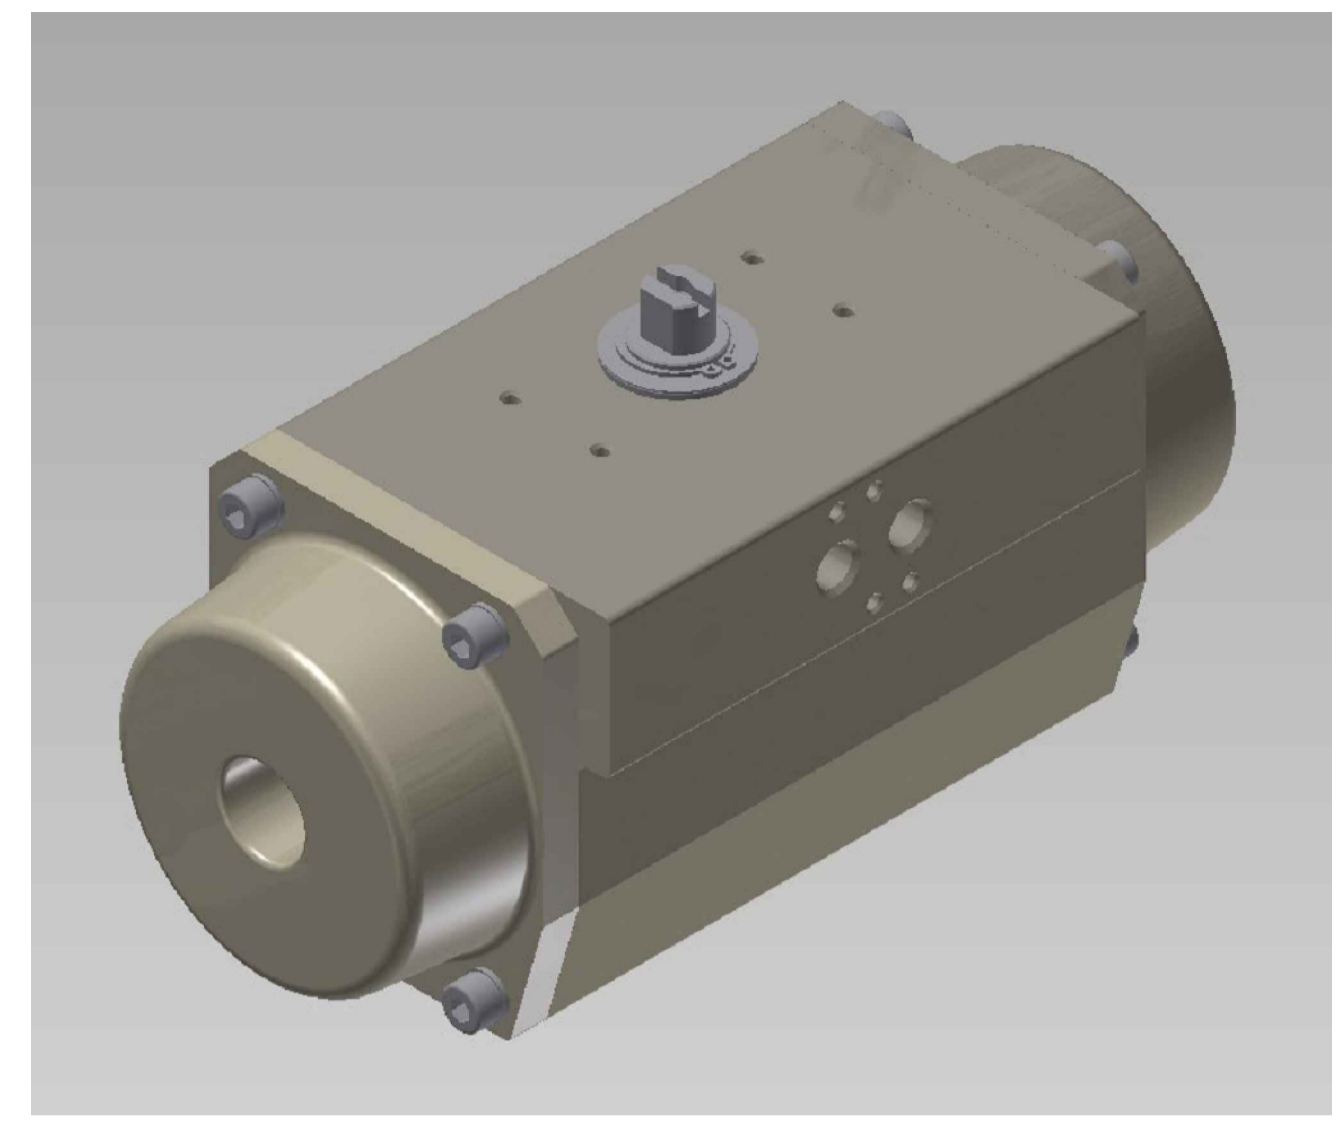

IF IN DOUBT ASK!

DO NOT SCALE PRINT!

DRAWING TO BS 8888

VDI\ VDE-3845

VDI\ VDE-3845

THIS DRAWING IS CONFIDENTIAL AND IS NOT TO BE REPRODUCED WITHOUT THE WRITTEN CONSENT OF Actuated Valve Supplies Limited

TITLE CH-air MODEL A-100 PNEUMATIC ACTUATOR - ALUMINIUM

STOCK CODE	DIM ARE mm
CH-AIR-A-100-CAD	SCALE 1:1.3

JRM	HMM	SBW	NEW		30.08.17
APPROVED BY	CHECKED BY	DRAWN BY	ISSUE	CHANGE NO.	DATE
					CH-AIR-A-100-CAD
					DRAWING NUMBER
					SHEET 1 OF 1

8  
7  
6  
5  
4  
3  
2  
1