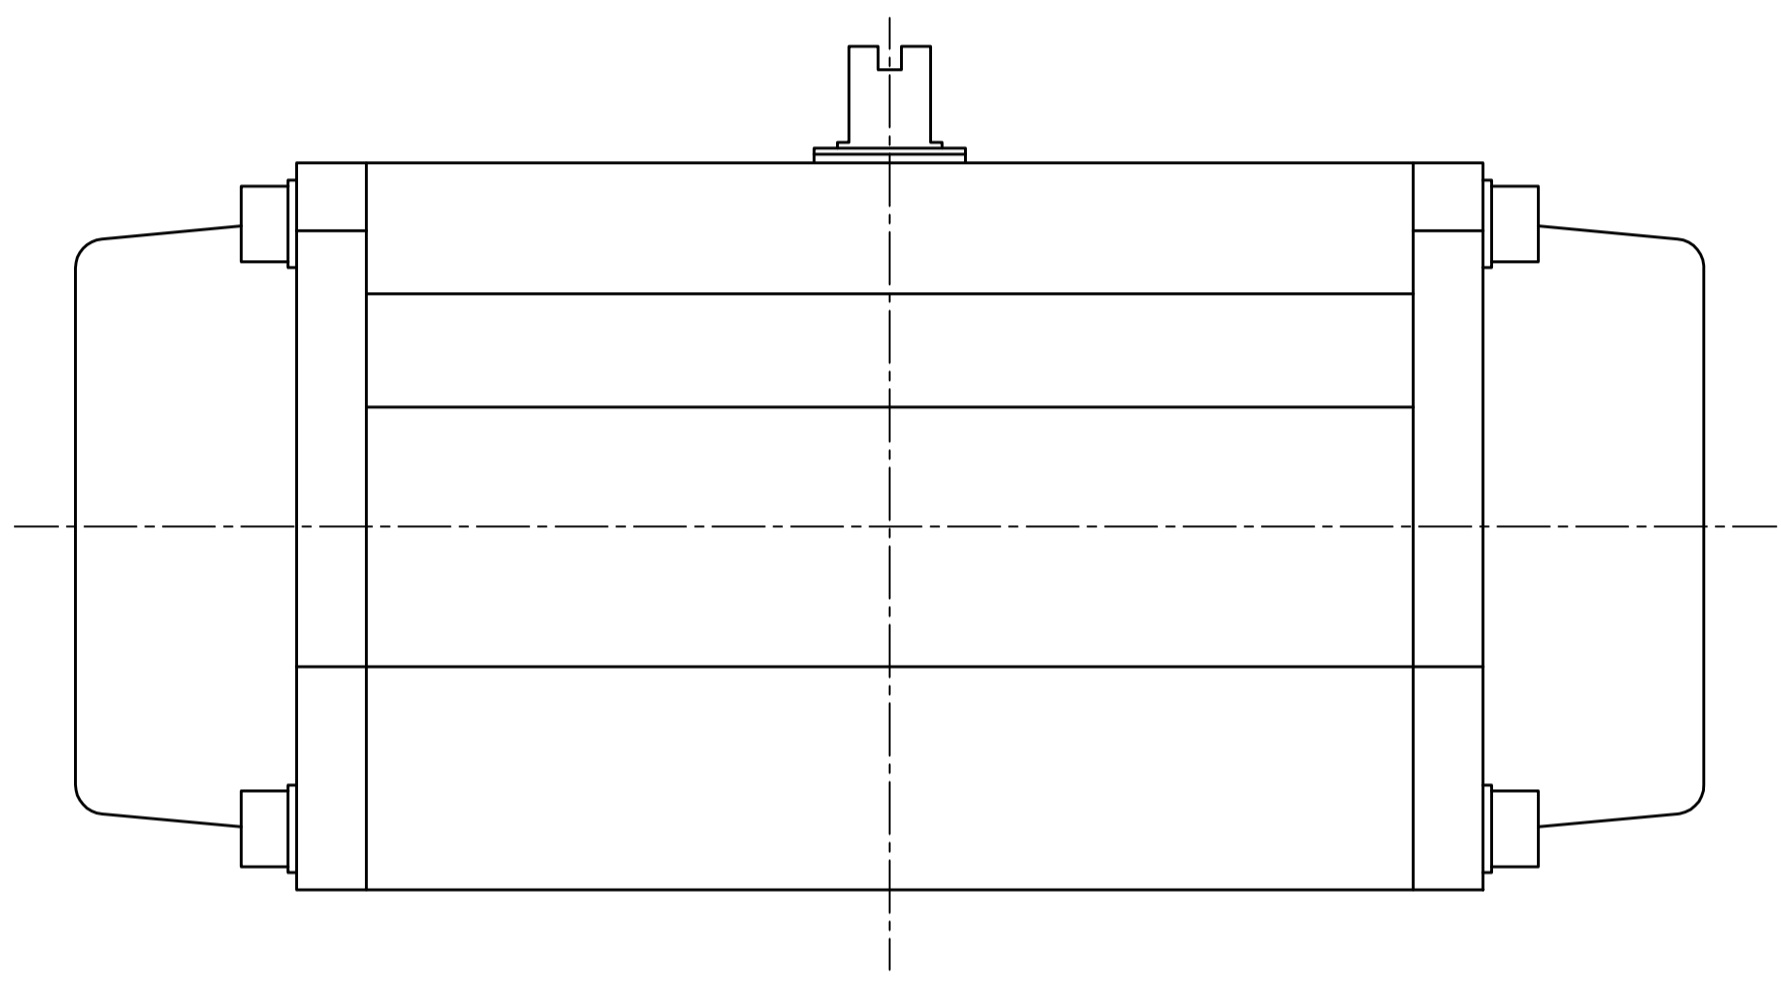

IF IN DOUBT ASK!

DO NOT SCALE PRINT!

DRAWING TO BS 8888

VDI\ VDE-3845

VDI\ VDE-3845

THIS DRAWING IS CONFIDENTIAL AND IS NOT TO BE REPRODUCED WITHOUT THE WRITTEN CONSENT OF Actuated Valve Supplies Limited

TITLE CH-air MODEL A-100 PNEUMATIC ACTUATOR - ALUMINIUM

STOCK CODE	DIM ARE mm
CH-AIR-A-100-CAD	SCALE 1:1.3

JRM	HMM	SBW	NEW		30.08.17
APPROVED BY	CHECKED BY	DRAWN BY	ISSUE	CHANGE NO.	DATE
					CH-AIR-A-100-CAD
					DRAWING NUMBER
					SHEET 1 OF 1

8  
7  
6  
5  
4  
3  
2  
1