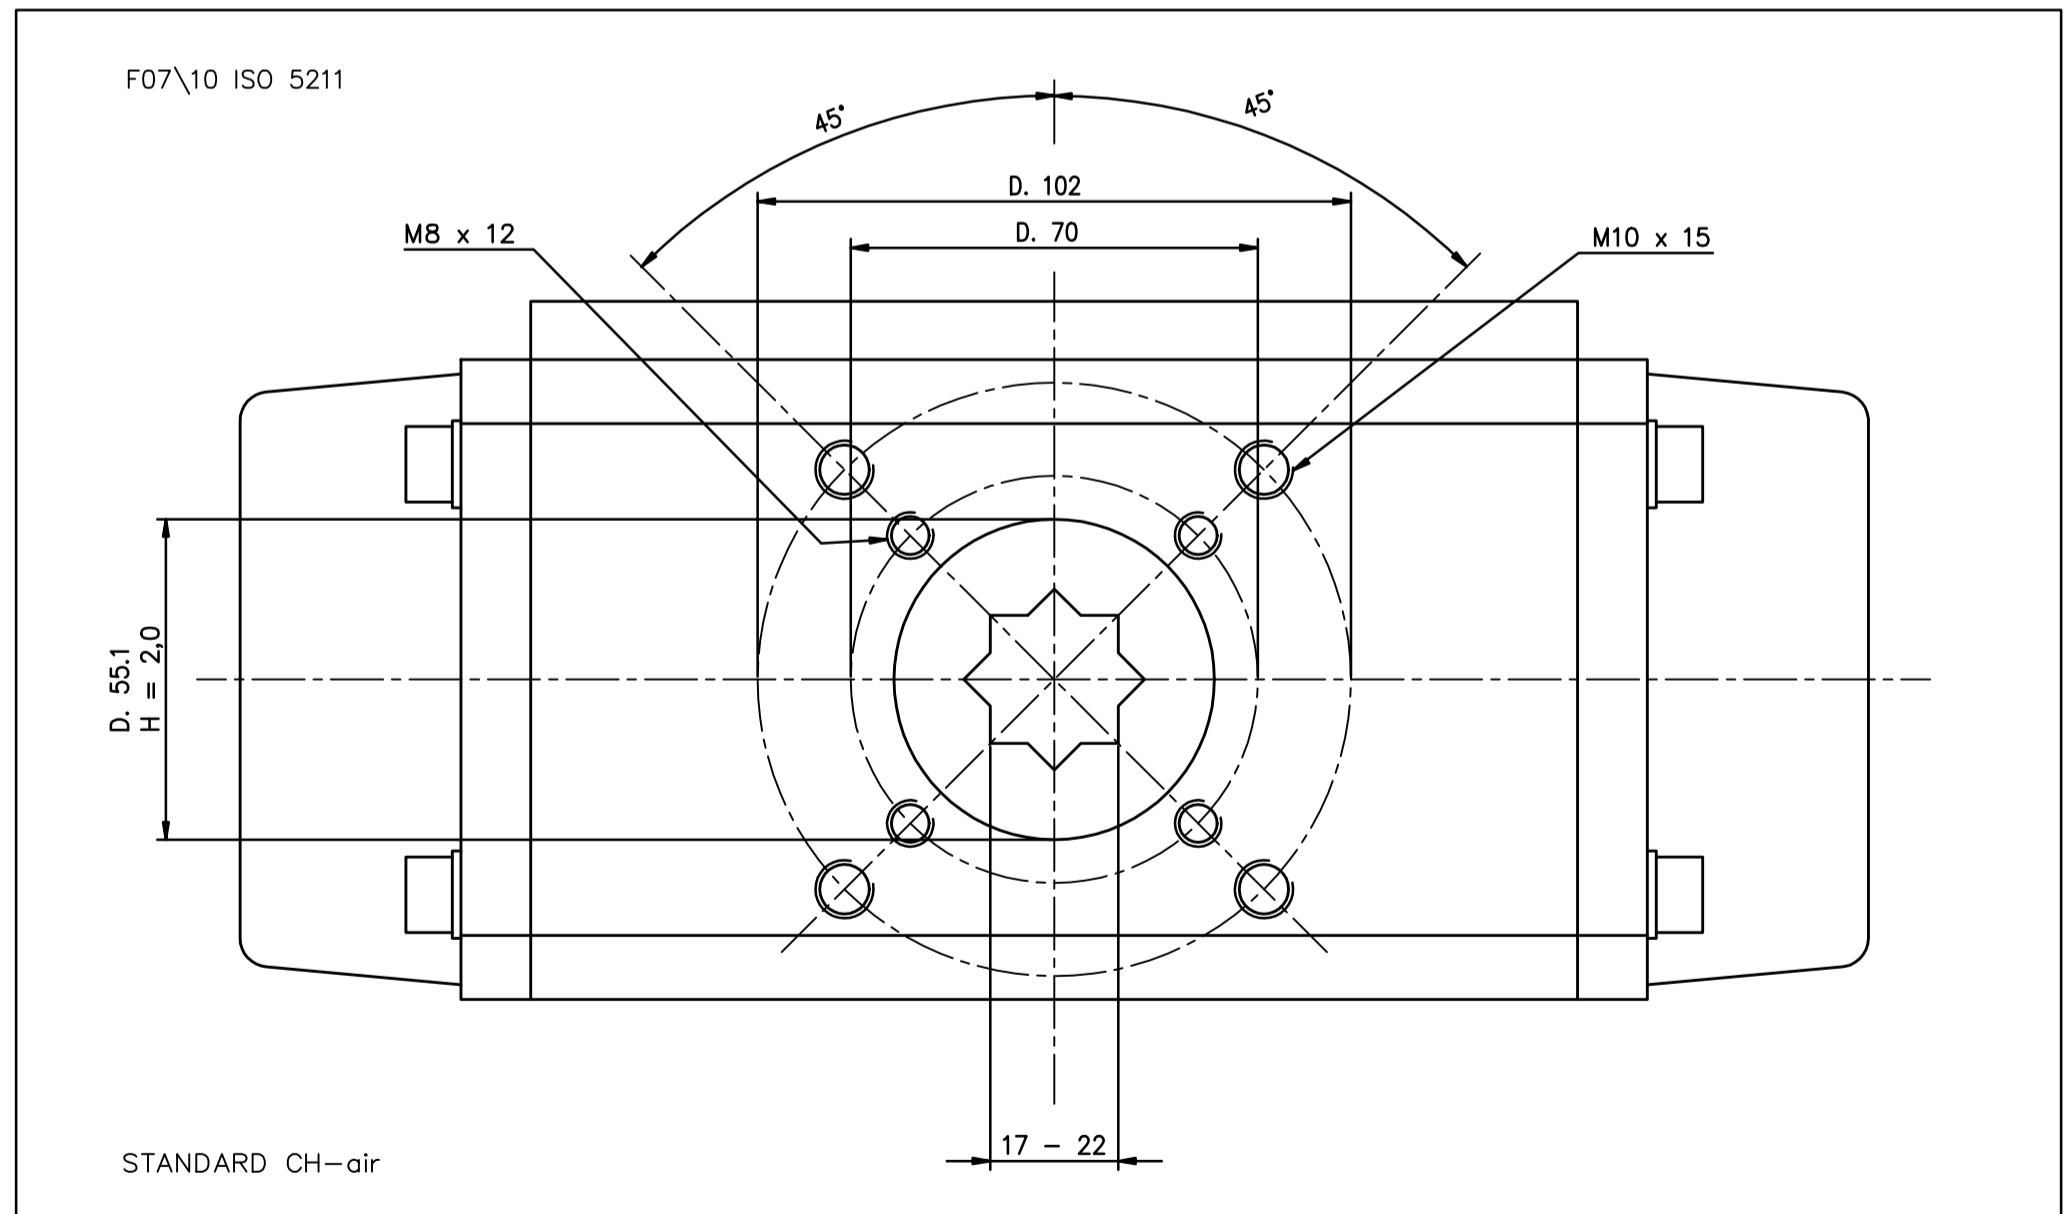

VDI\ VDE-3845