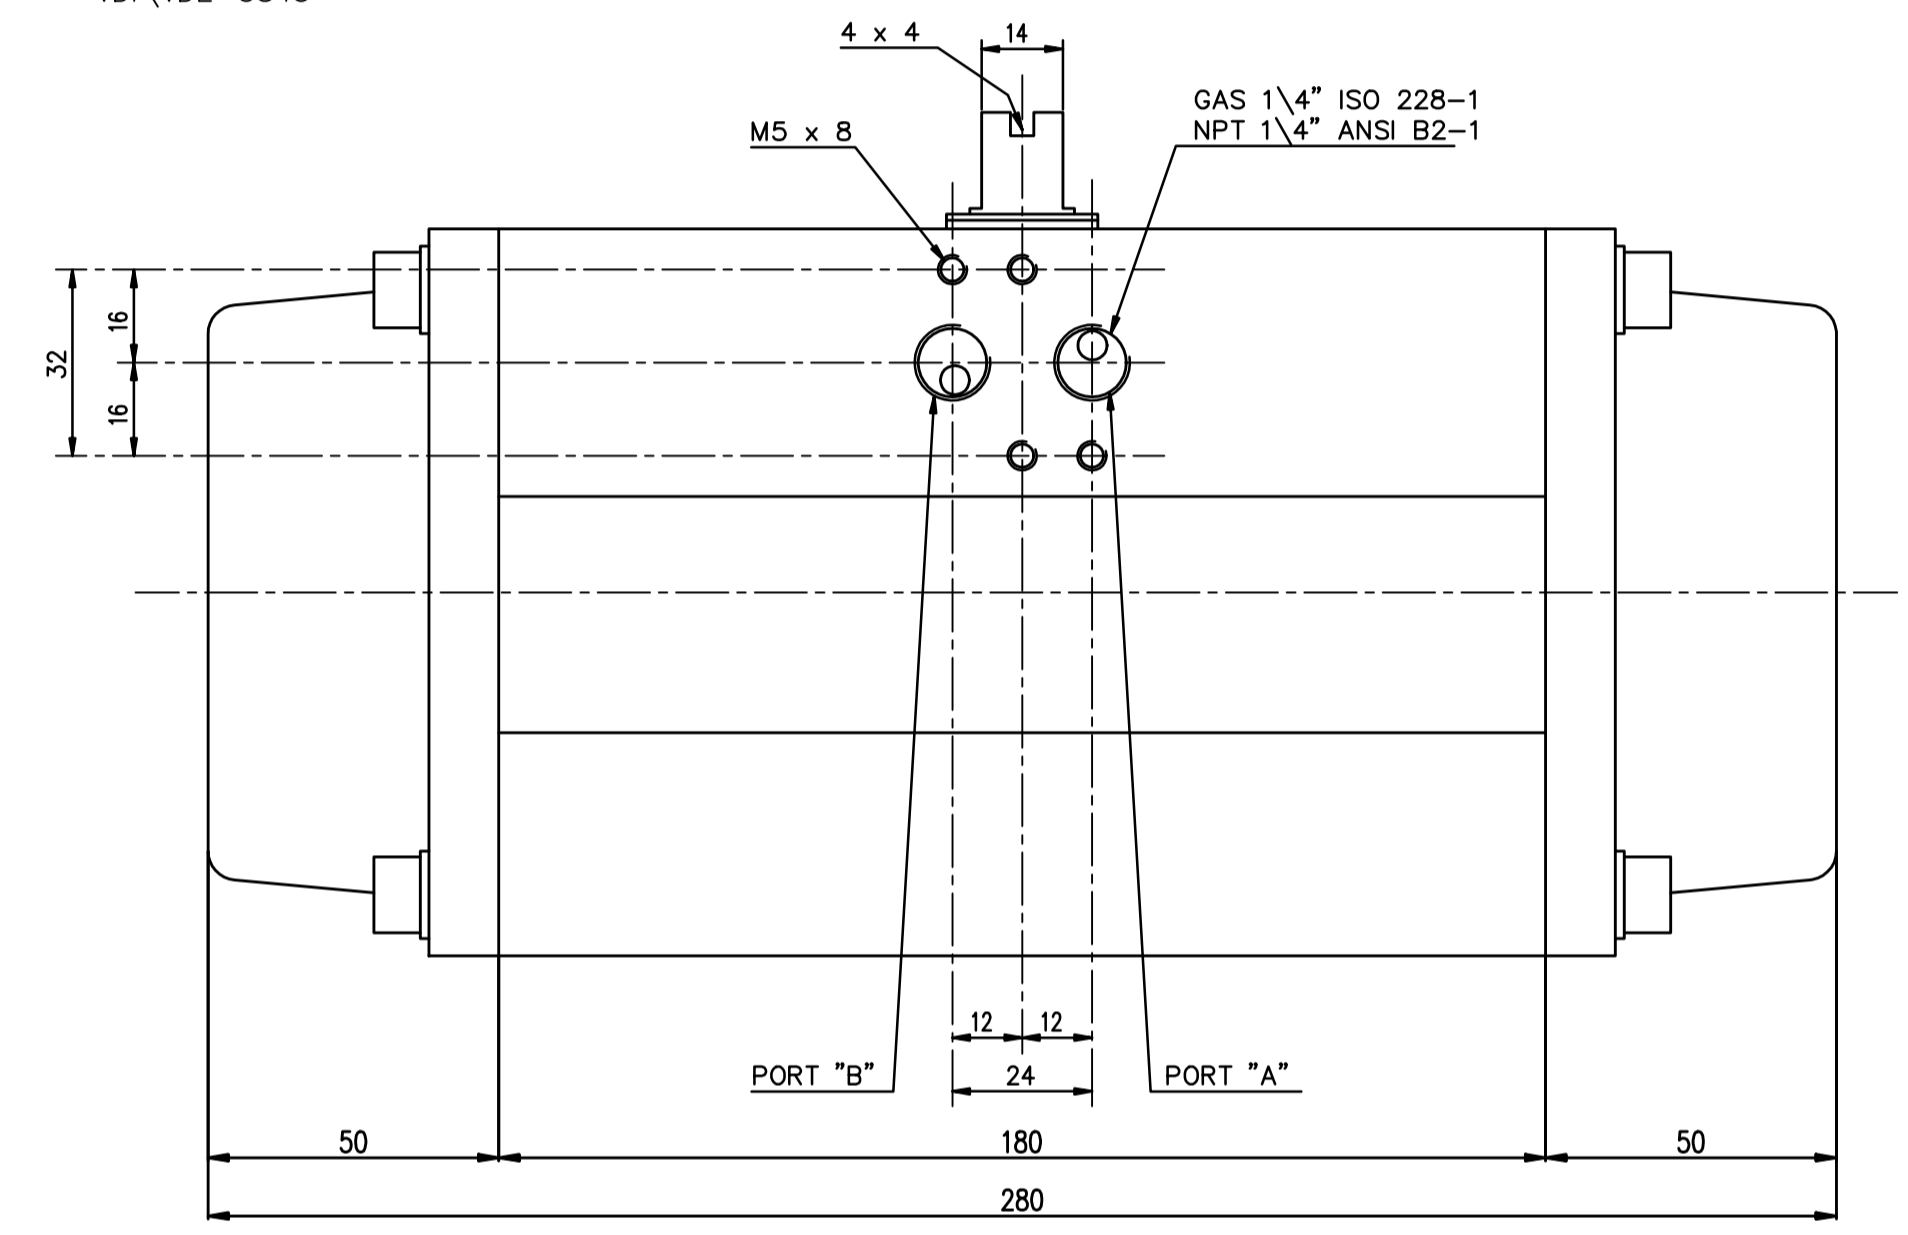

IF IN DOUBT ASK!

DO NOT SCALE PRINT!

DRAWING TO BS 8888

VDI\ VDE-3845

VDI\ VDE-3845

THIS DRAWING IS CONFIDENTIAL AND IS NOT TO BE REPRODUCED WITHOUT THE WRITTEN CONSENT OF Actuated Valve Supplies Limited

TITLE CH-air MODEL A-100 PNEUMATIC ACTUATOR - ALUMINIUM

STOCK CODE	DIM ARE mm
CH-AIR-A-100-CAD	SCALE 1:1.3

JRM	HMM	SBW	NEW		30.08.17
APPROVED BY	CHECKED BY	DRAWN BY	ISSUE	CHANGE NO.	DATE
					CH-AIR-A-100-CAD
					DRAWING NUMBER
					SHEET 1 OF 1

8  
7  
6  
5  
4  
3  
2  
1