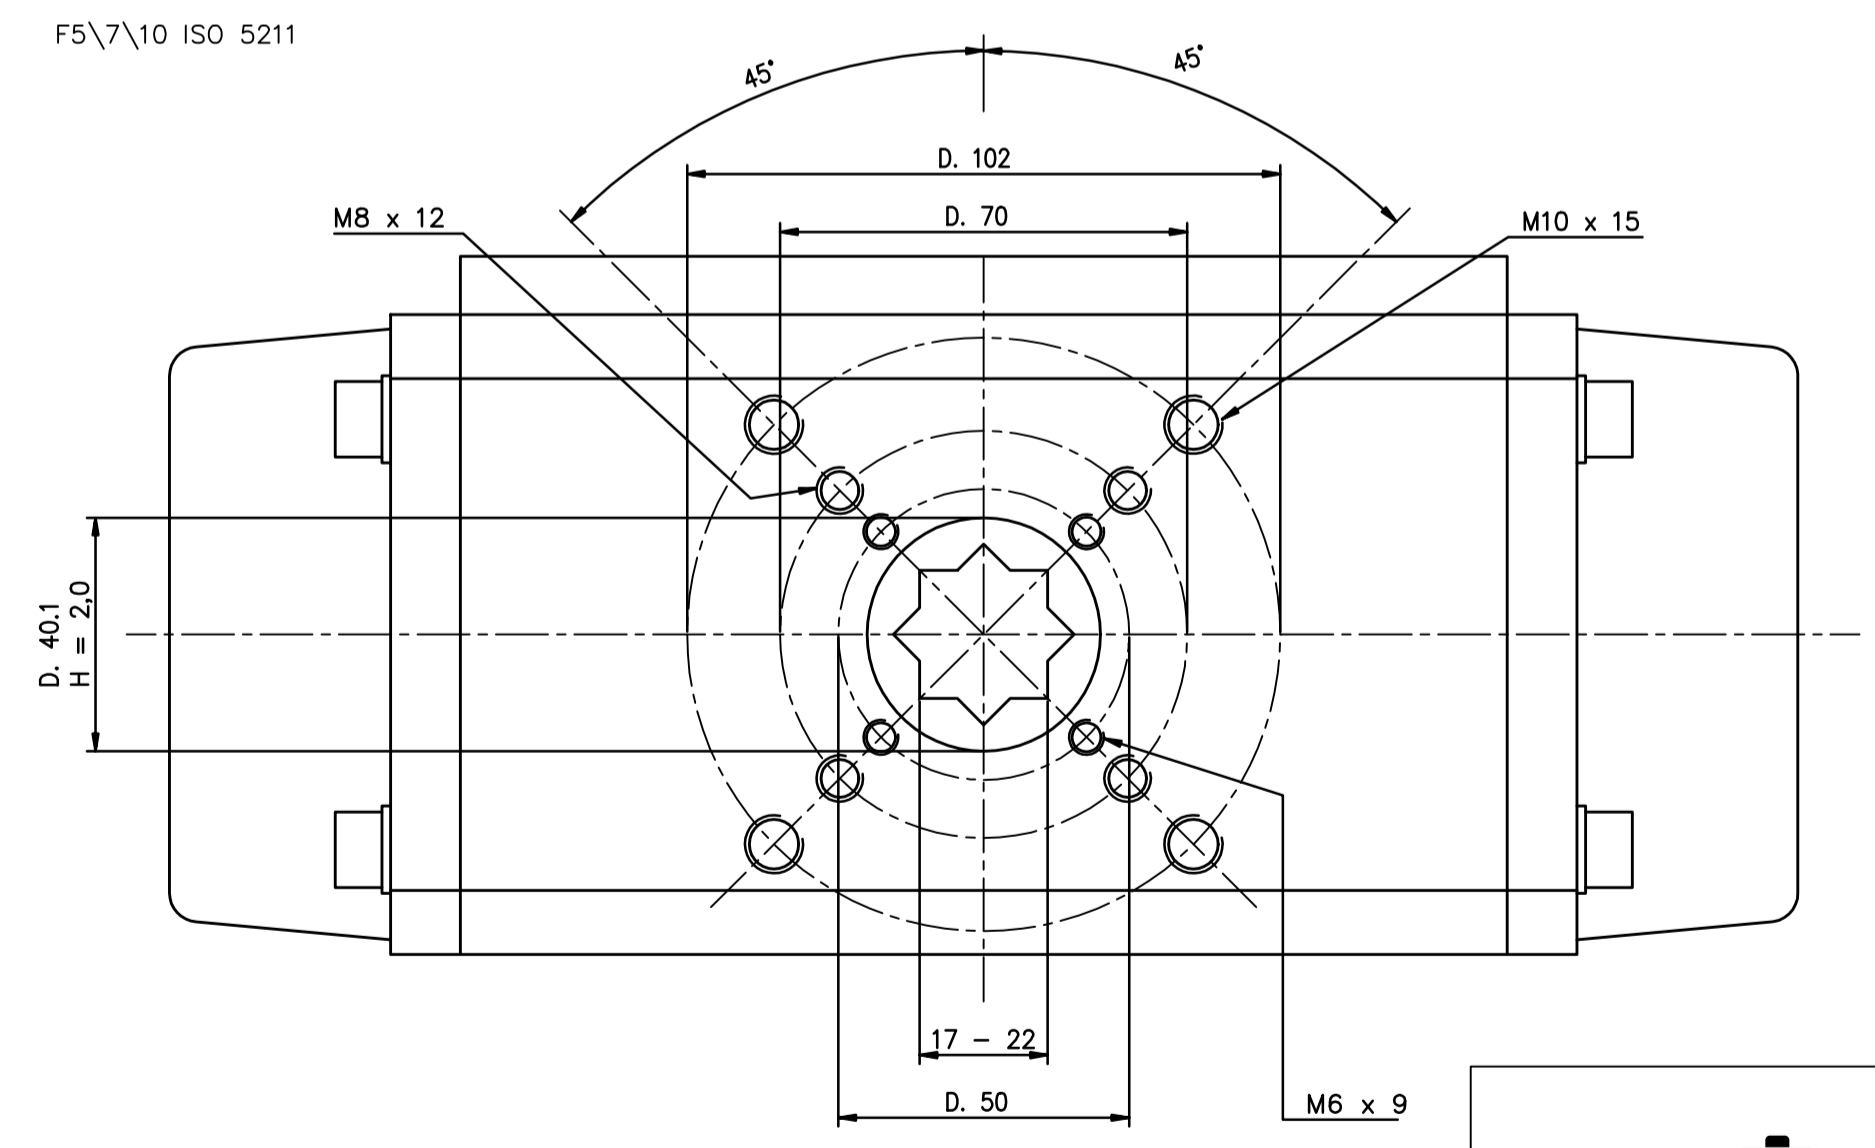

VDI\ VDE-3845