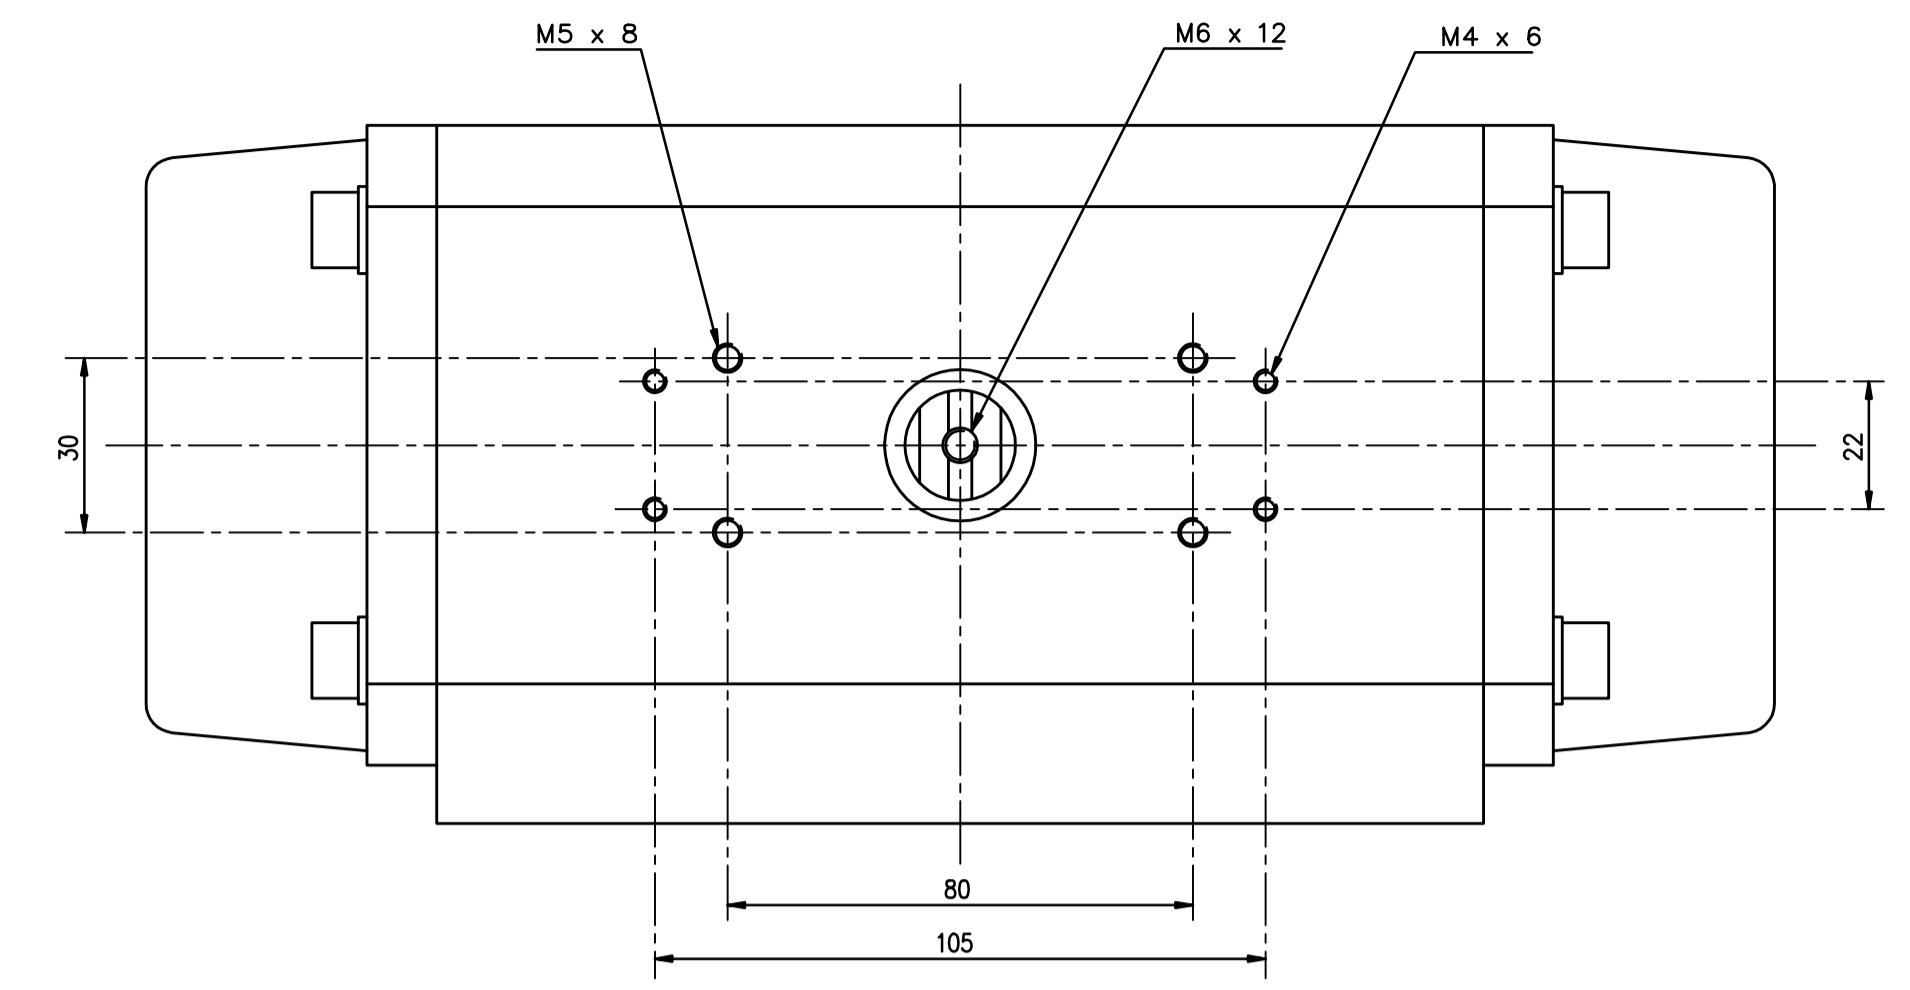

IF IN DOUBT ASK!

DO NOT SCALE PRINT!

DRAWING TO BS 8888

VDI\ VDE-3845