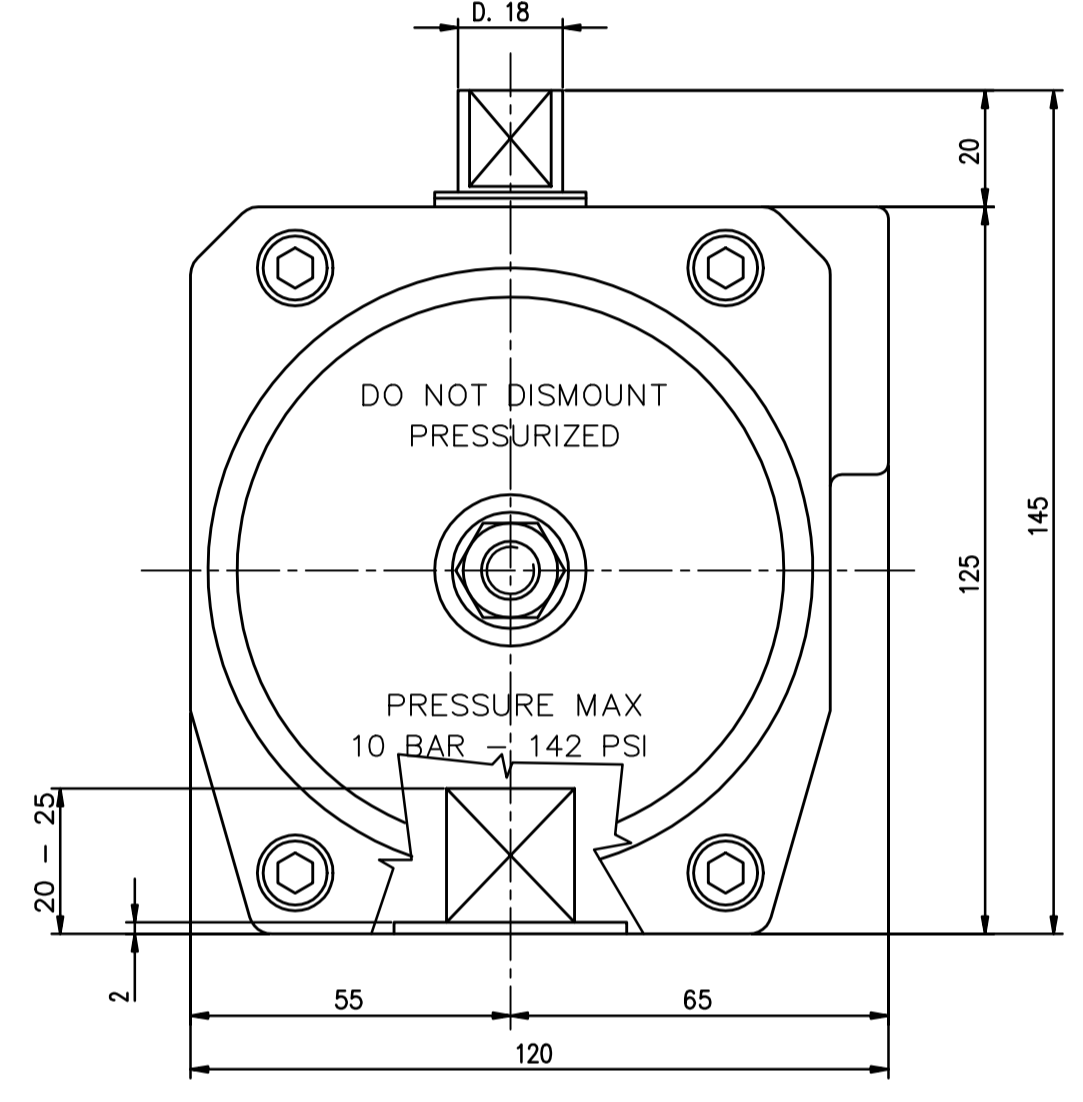

IF IN DOUBT ASK!

DO NOT SCALE PRINT!

DRAWING TO BS 8888

VDI\ VDE-3845

VDI\ VDE-3845

THIS DRAWING IS CONFIDENTIAL AND IS NOT TO BE REPRODUCED WITHOUT THE WRITTEN CONSENT OF Actuated Valve Supplies Limited

TITLE CH-air MODEL A-100 PNEUMATIC ACTUATOR - ALUMINIUM

STOCK CODE	DIM ARE mm
CH-AIR-A-100-CAD	SCALE 1:1.3

JRM	HMM	SBW	NEW		30.08.17
APPROVED BY	CHECKED BY	DRAWN BY	ISSUE	CHANGE NO.	DATE
					CH-AIR-A-100-CAD
					DRAWING NUMBER
					SHEET 1 OF 1

8  
7  
6  
5  
4  
3  
2  
1