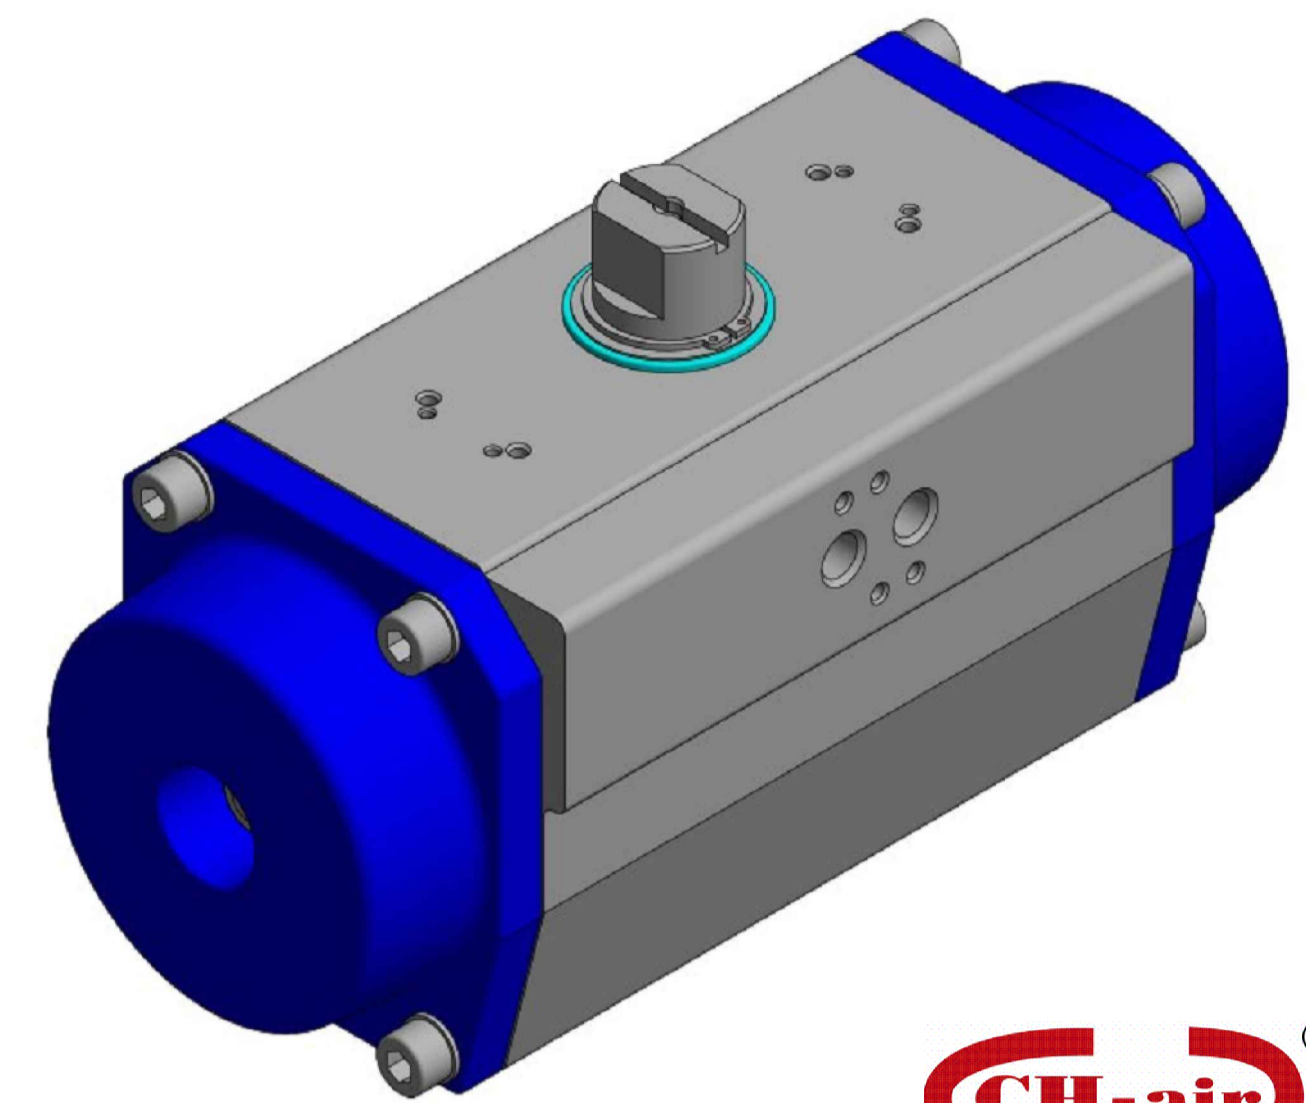

IF IN DOUBT ASK!

DO NOT SCALE PRINT!

DRAWING TO BS 8888

NOTE: AVS STANDARD END CAP COLOUR IS BLACK

STANDARD CH-air

<small>THIS DRAWING IS CONFIDENTIAL AND IS NOT TO BE REPRODUCED WITHOUT THE WRITTEN CONSENT OF Actuated Valve Supplies Limited</small>						
<b>TITLE</b> CH-air MODEL A-115 PNEUMATIC ACTUATOR - ALUMINIUM						
<b>STOCK CODE</b> CH-AIR-A-115-CAD				<b>DIM ARE</b> mm		
<b>SCALE</b> 1:1.4				<b>DRAWING NUMBER</b> CH-AIR-A-115-CAD		
<b>SHEET</b> 1 OF 1				<b>DATE</b> 30.08.17		