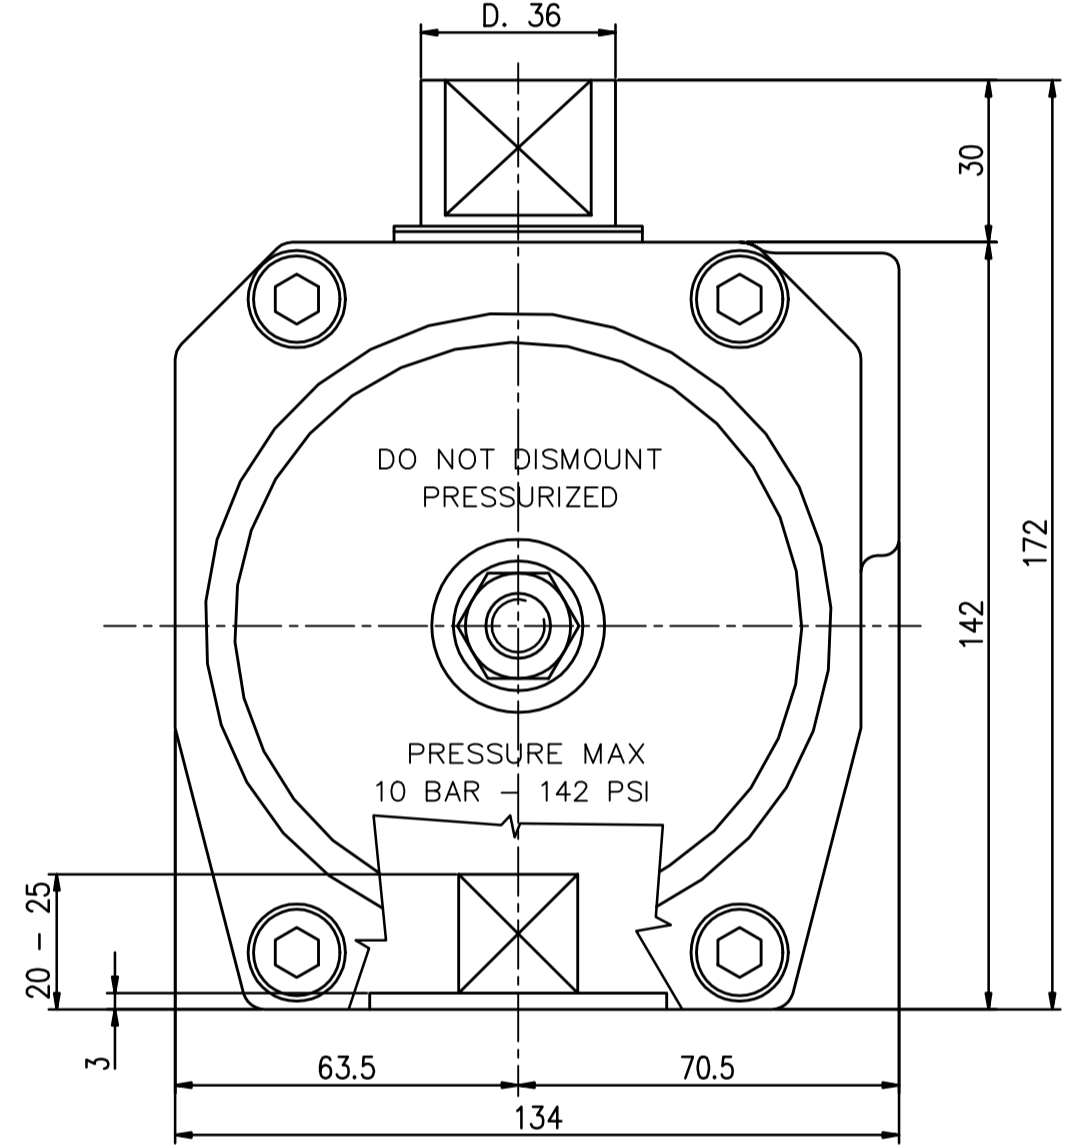

IF IN DOUBT ASK!

DO NOT SCALE PRINT!

DRAWING TO BS 8888

NOTE: AVS STANDARD END CAP COLOUR IS BLACK

STANDARD CH-air

<small>THIS DRAWING IS CONFIDENTIAL AND IS NOT TO BE REPRODUCED WITHOUT THE WRITTEN CONSENT OF Actuated Valve Supplies Limited</small>						
<b>TITLE</b> CH-air MODEL A-115 PNEUMATIC ACTUATOR - ALUMINIUM						
<b>STOCK CODE</b> CH-AIR-A-115-CAD				<b>DIM ARE</b> mm		
<b>SCALE</b> 1:1.4				<b>DRAWING NUMBER</b> CH-AIR-A-115-CAD		
<b>SHEET</b> 1 OF 1				<b>DATE</b> 30.08.17		