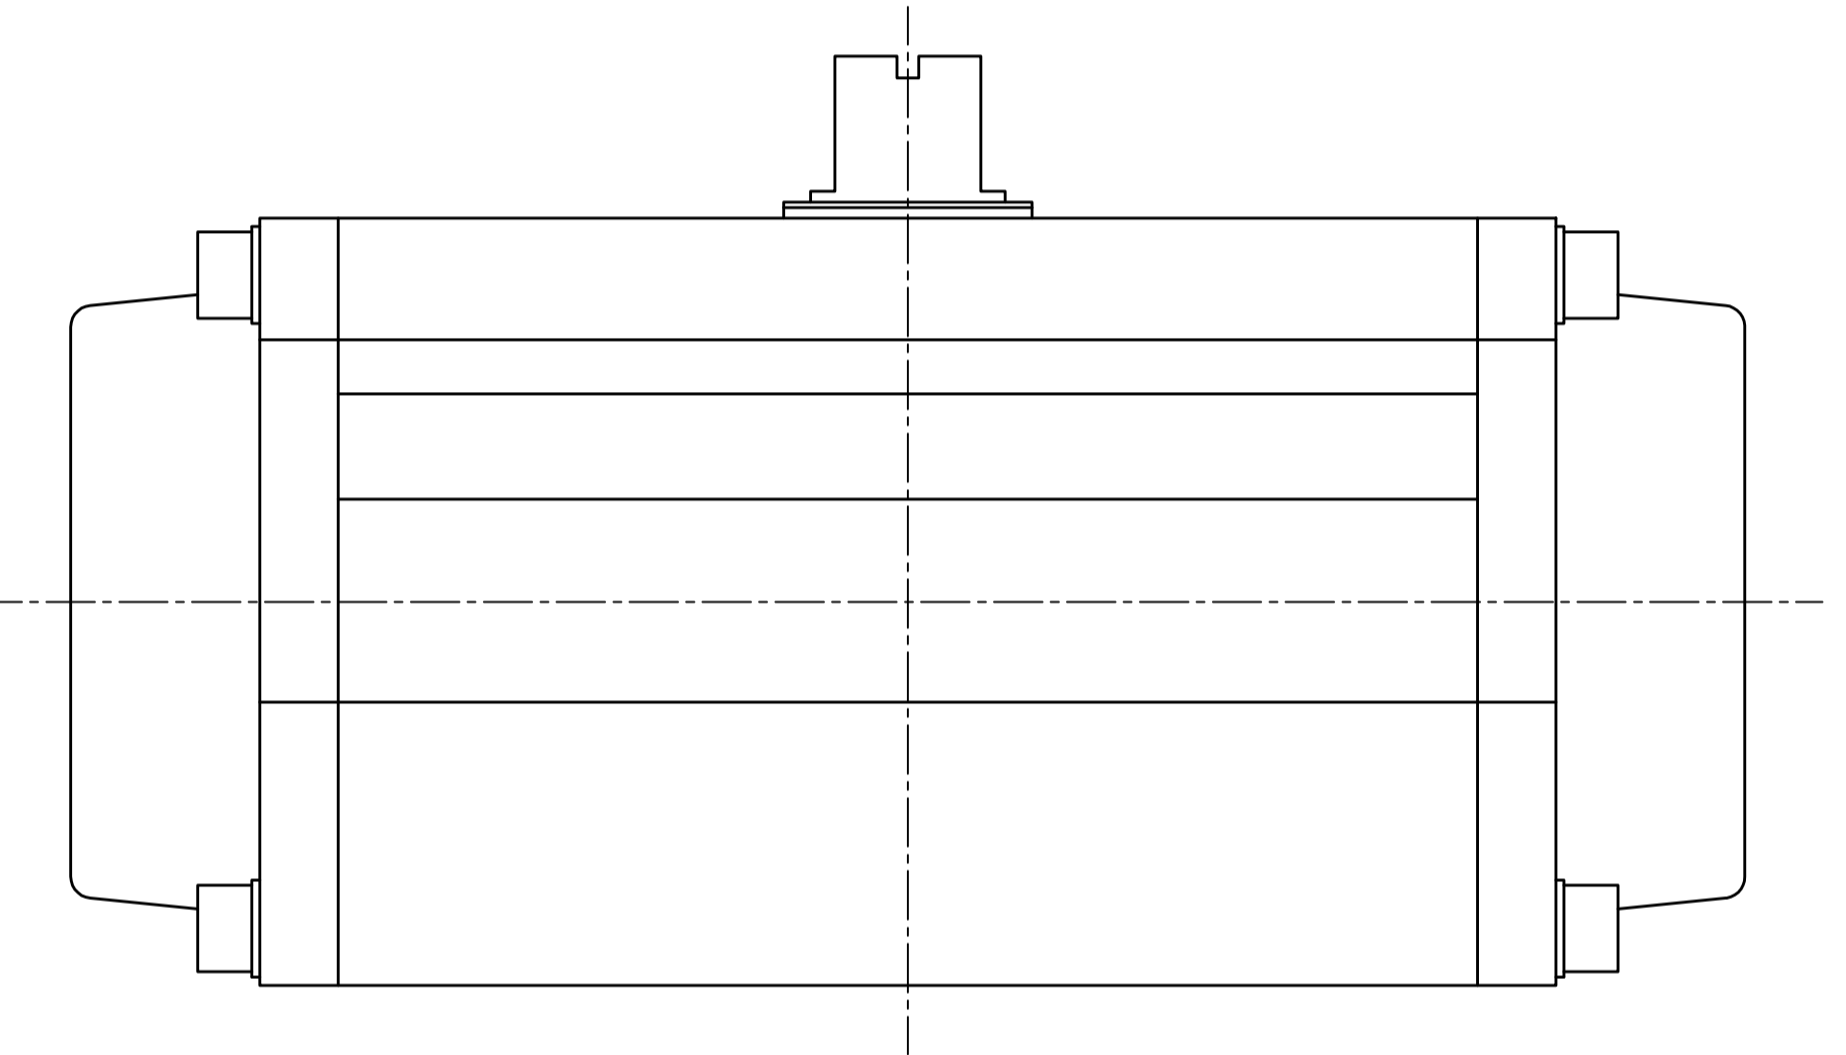

IF IN DOUBT ASK!

DO NOT SCALE PRINT!

DRAWING TO BS 8888

NOTE: AVS STANDARD END CAP COLOUR IS BLACK

STANDARD CH-air

<small>THIS DRAWING IS CONFIDENTIAL AND IS NOT TO BE REPRODUCED WITHOUT THE WRITTEN CONSENT OF Actuated Valve Supplies Limited</small>						
<b>TITLE</b> CH-air MODEL A-115 PNEUMATIC ACTUATOR - ALUMINIUM						
<b>STOCK CODE</b> CH-AIR-A-115-CAD				<b>DIM ARE</b> mm		
<b>SCALE</b> 1:1.4				<b>DRAWING NUMBER</b> CH-AIR-A-115-CAD		
<b>SHEET</b> 1 OF 1				<b>DATE</b> 30.08.17		