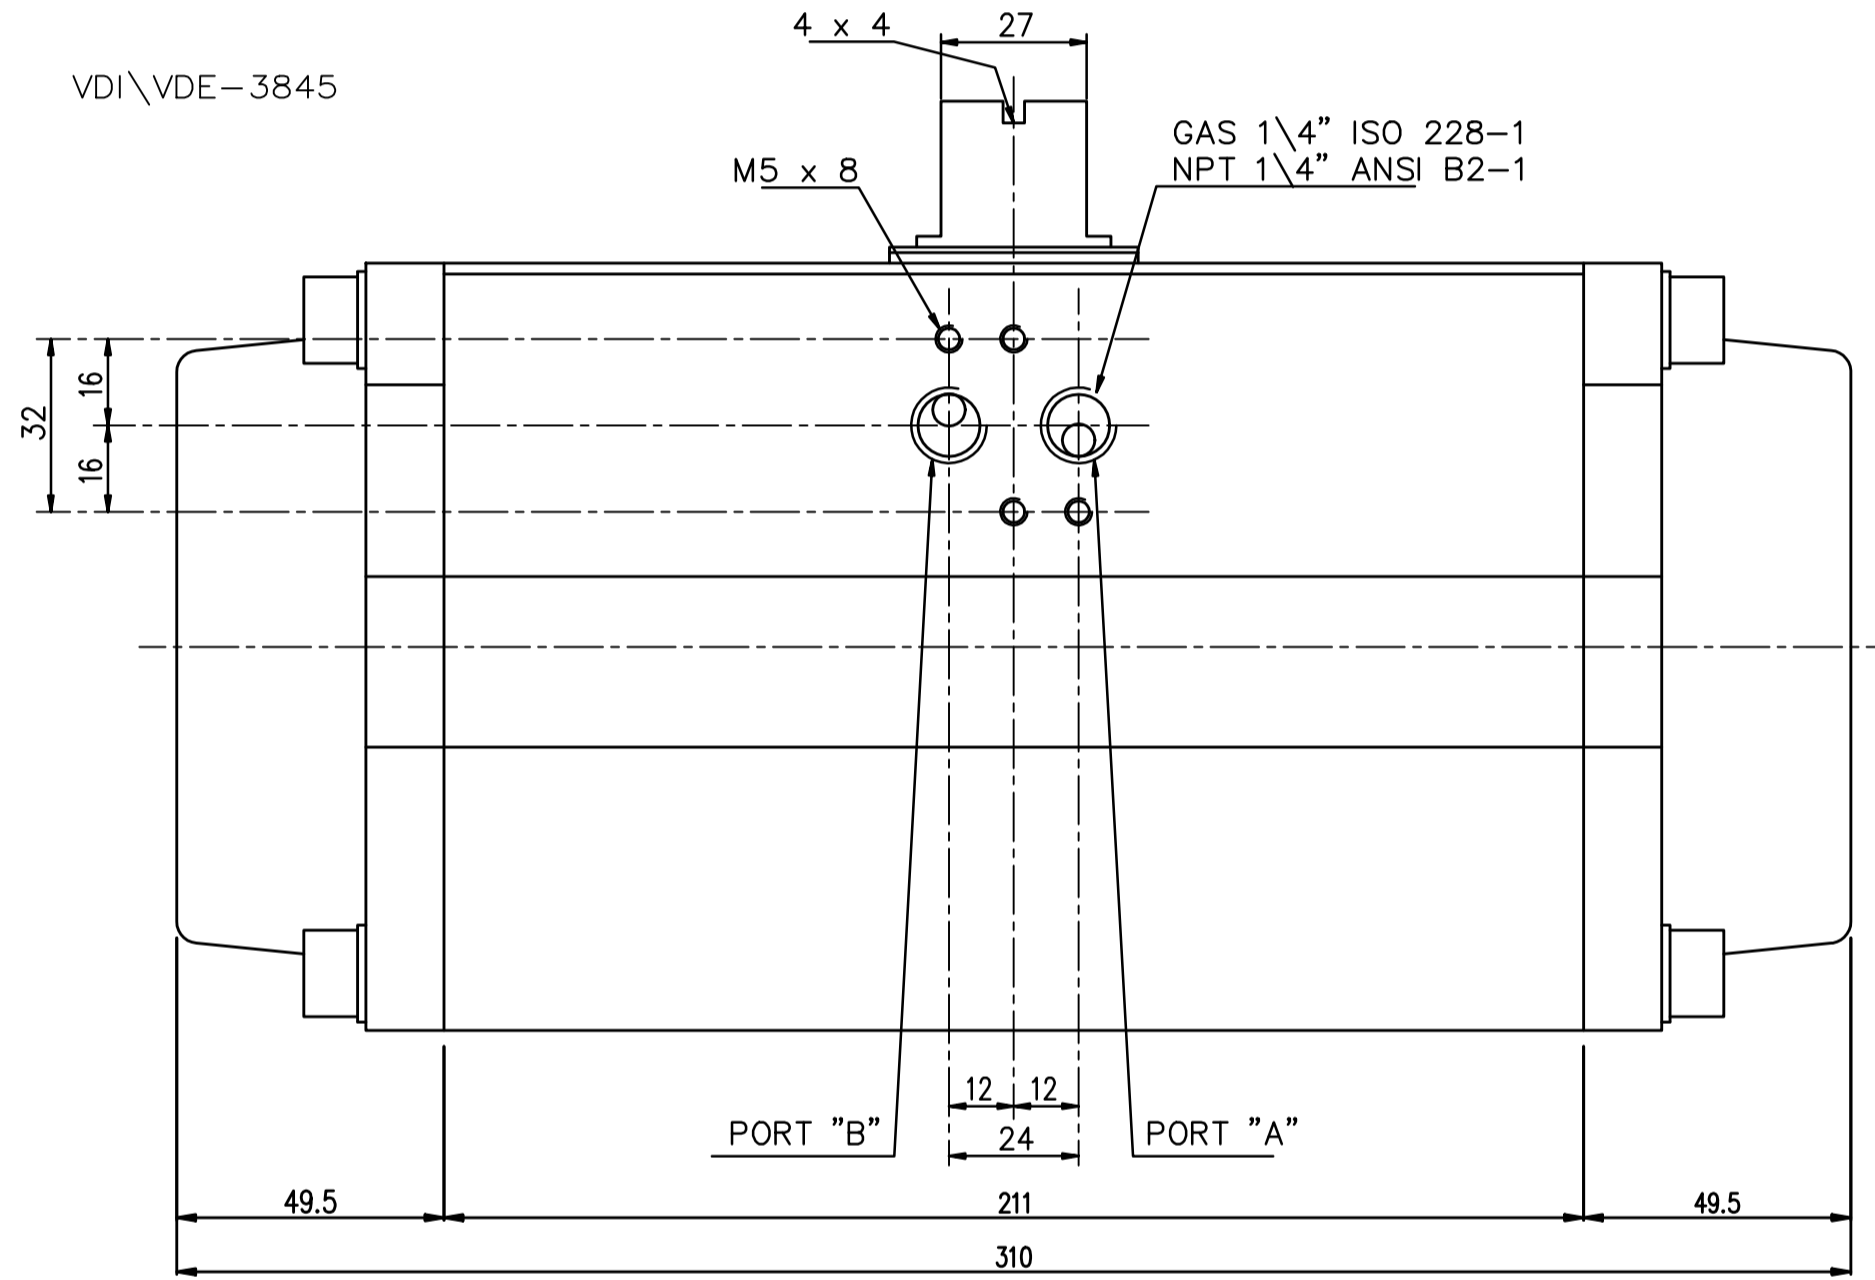

IF IN DOUBT ASK!

DO NOT SCALE PRINT!

DRAWING TO BS 8888

NOTE: AVS STANDARD END CAP COLOUR IS BLACK

STANDARD CH-air

<small>THIS DRAWING IS CONFIDENTIAL AND IS NOT TO BE REPRODUCED WITHOUT THE WRITTEN CONSENT OF Actuated Valve Supplies Limited</small>						
<b>TITLE</b> CH-air MODEL A-115 PNEUMATIC ACTUATOR - ALUMINIUM						
<b>STOCK CODE</b> CH-AIR-A-115-CAD				<b>DIM ARE</b> mm		
<b>SCALE</b> 1:1.4				<b>DRAWING NUMBER</b> CH-AIR-A-115-CAD		
<b>SHEET</b> 1 OF 1				<b>DATE</b> 30.08.17		