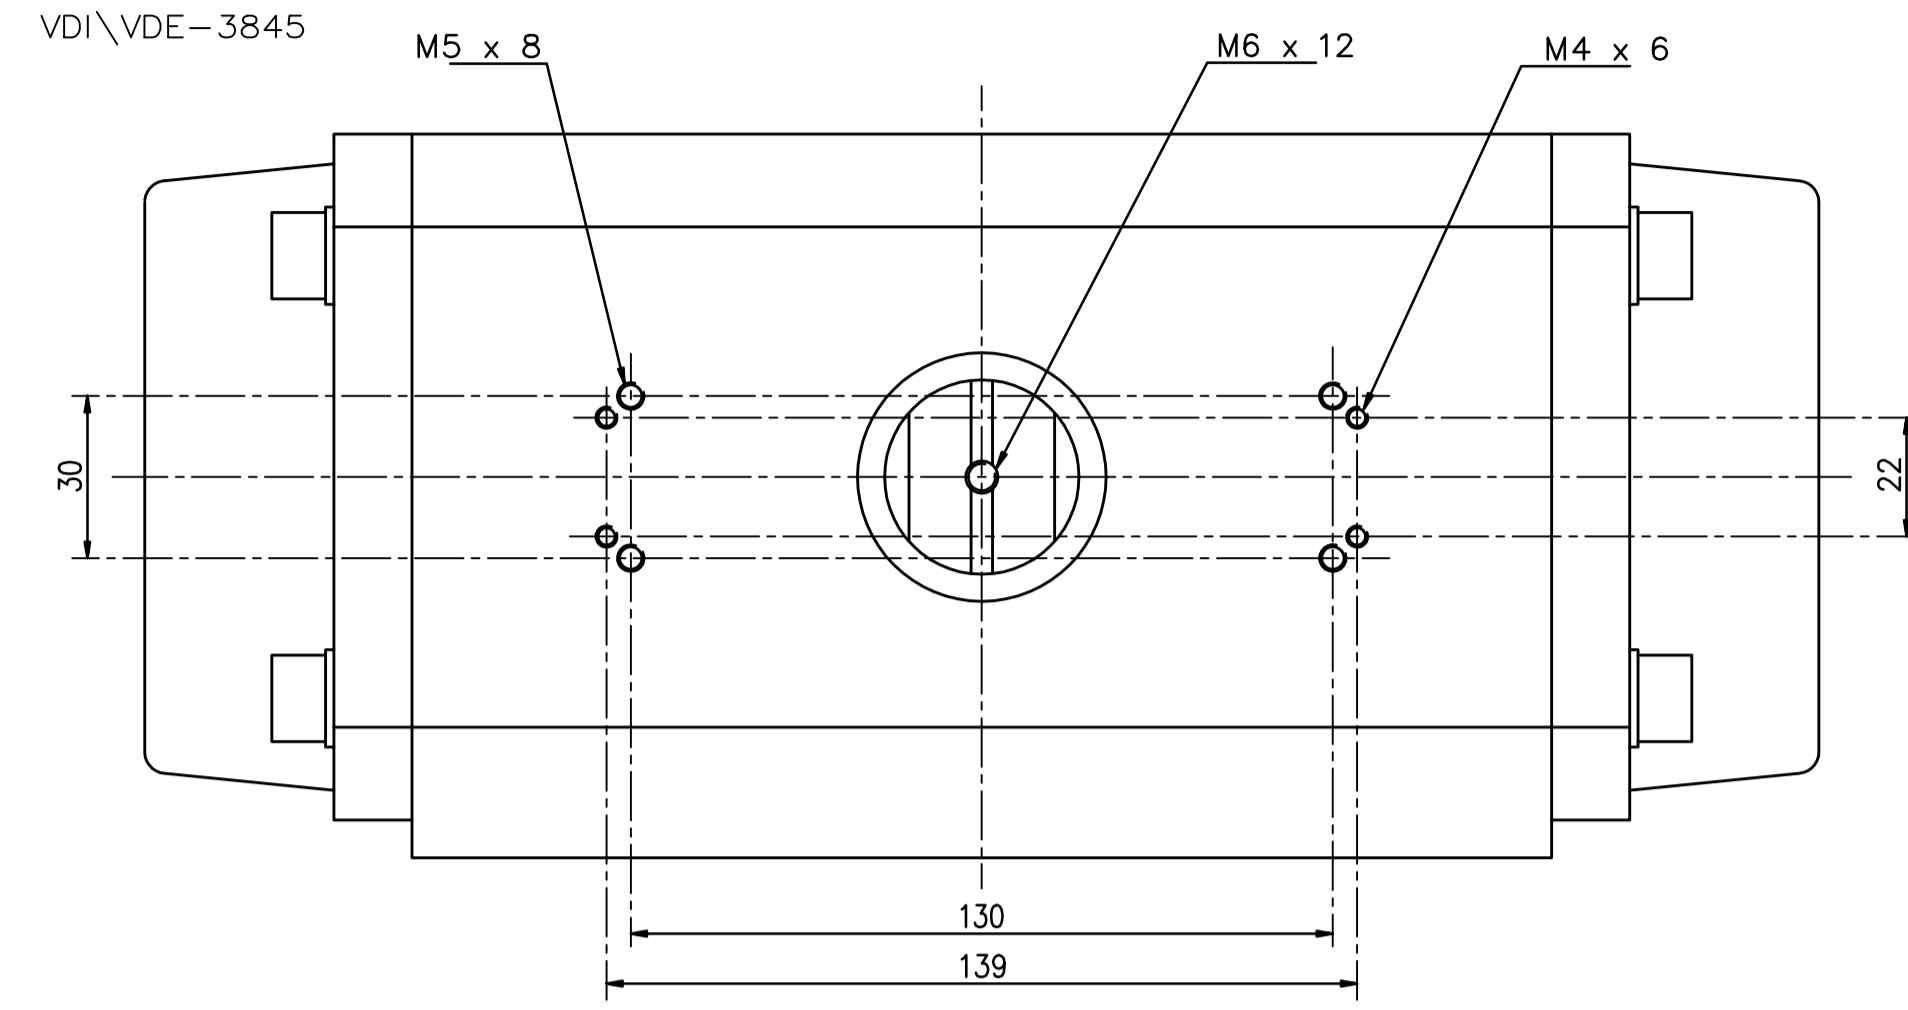

IF IN DOUBT ASK!

DO NOT SCALE PRINT!

DRAWING TO BS 8888

NOTE: AVS STANDARD END CAP COLOUR IS BLACK

STANDARD CH-air

<small>THIS DRAWING IS CONFIDENTIAL AND IS NOT TO BE REPRODUCED WITHOUT THE WRITTEN CONSENT OF Actuated Valve Supplies Limited</small>						
<b>TITLE</b> CH-air MODEL A-115 PNEUMATIC ACTUATOR - ALUMINIUM						
<b>STOCK CODE</b> CH-AIR-A-115-CAD				<b>DIM ARE</b> mm		
<b>SCALE</b> 1:1.4				<b>DRAWING NUMBER</b> CH-AIR-A-115-CAD		
<b>SHEET</b> 1 OF 1				<b>DATE</b> 30.08.17		