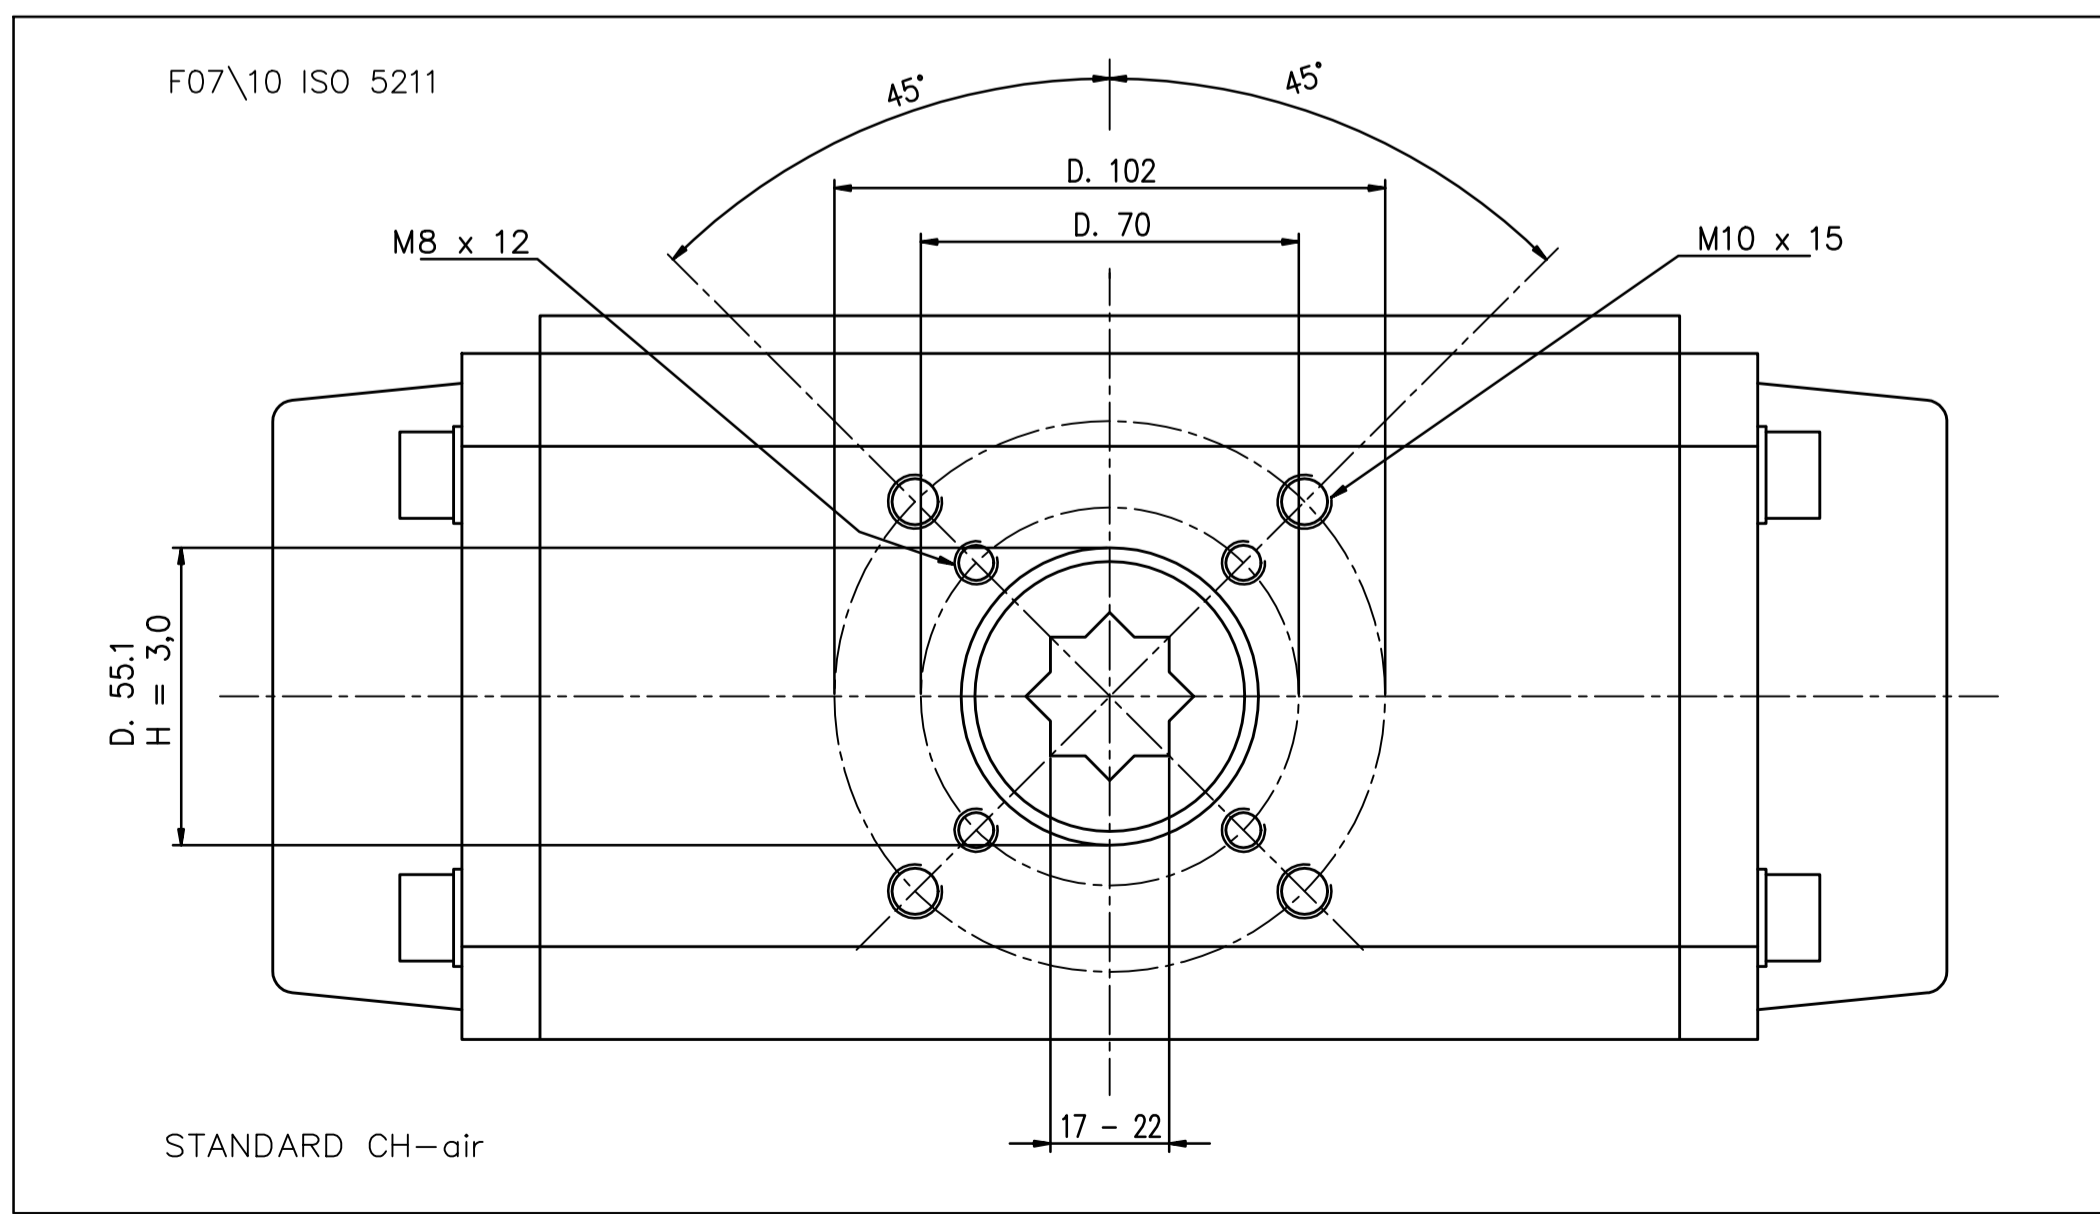

IF IN DOUBT ASK!

DO NOT SCALE PRINT!

DRAWING TO BS 8888

NOTE: AVS STANDARD END CAP COLOUR IS BLACK

STANDARD CH-air

<small>THIS DRAWING IS CONFIDENTIAL AND IS NOT TO BE REPRODUCED WITHOUT THE WRITTEN CONSENT OF Actuated Valve Supplies Limited</small>						
<b>TITLE</b> CH-air MODEL A-115 PNEUMATIC ACTUATOR - ALUMINIUM						
<b>STOCK CODE</b> CH-AIR-A-115-CAD				<b>DIM ARE</b> mm		
<b>SCALE</b> 1:1.4				<b>DRAWING NUMBER</b> CH-AIR-A-115-CAD		
<b>SHEET</b> 1 OF 1				<b>DATE</b> 30.08.17		