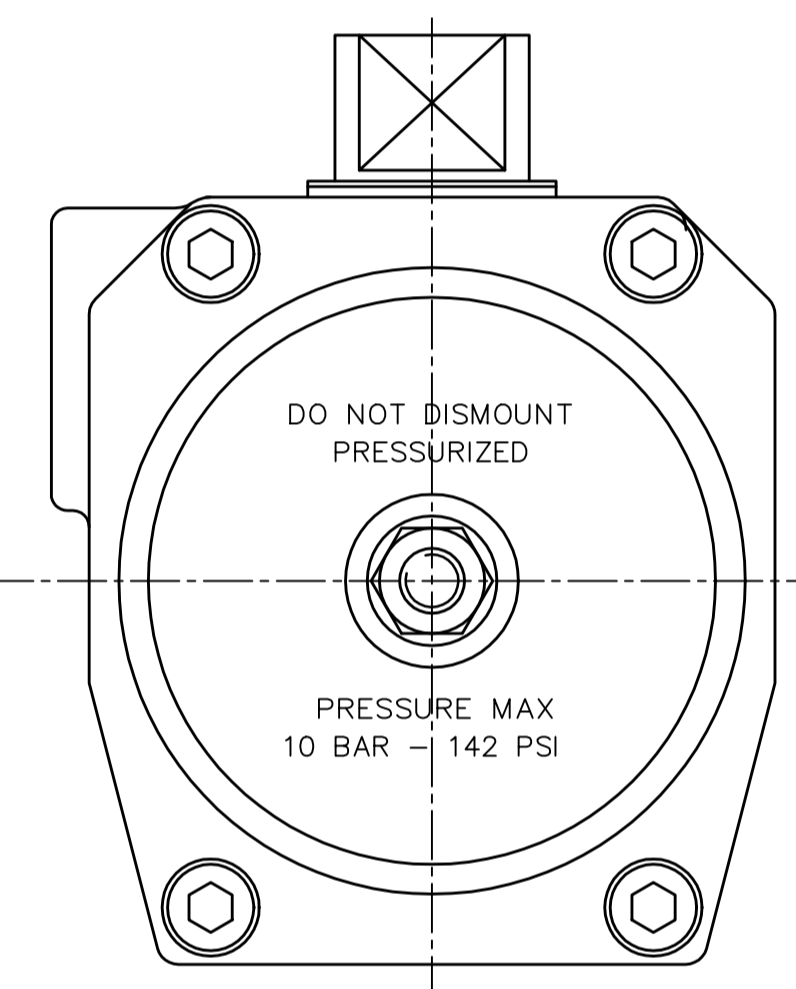

IF IN DOUBT ASK!

DO NOT SCALE PRINT!

DRAWING TO BS 8888

NOTE: AVS STANDARD END CAP COLOUR IS BLACK

STANDARD CH-air

<small>THIS DRAWING IS CONFIDENTIAL AND IS NOT TO BE REPRODUCED WITHOUT THE WRITTEN CONSENT OF Actuated Valve Supplies Limited</small>						
<b>TITLE</b> CH-air MODEL A-115 PNEUMATIC ACTUATOR - ALUMINIUM						
<b>STOCK CODE</b> CH-AIR-A-115-CAD				<b>DIM ARE</b> mm		
<b>SCALE</b> 1:1.4				<b>DRAWING NUMBER</b> CH-AIR-A-115-CAD		
<b>SHEET</b> 1 OF 1				<b>DATE</b> 30.08.17		