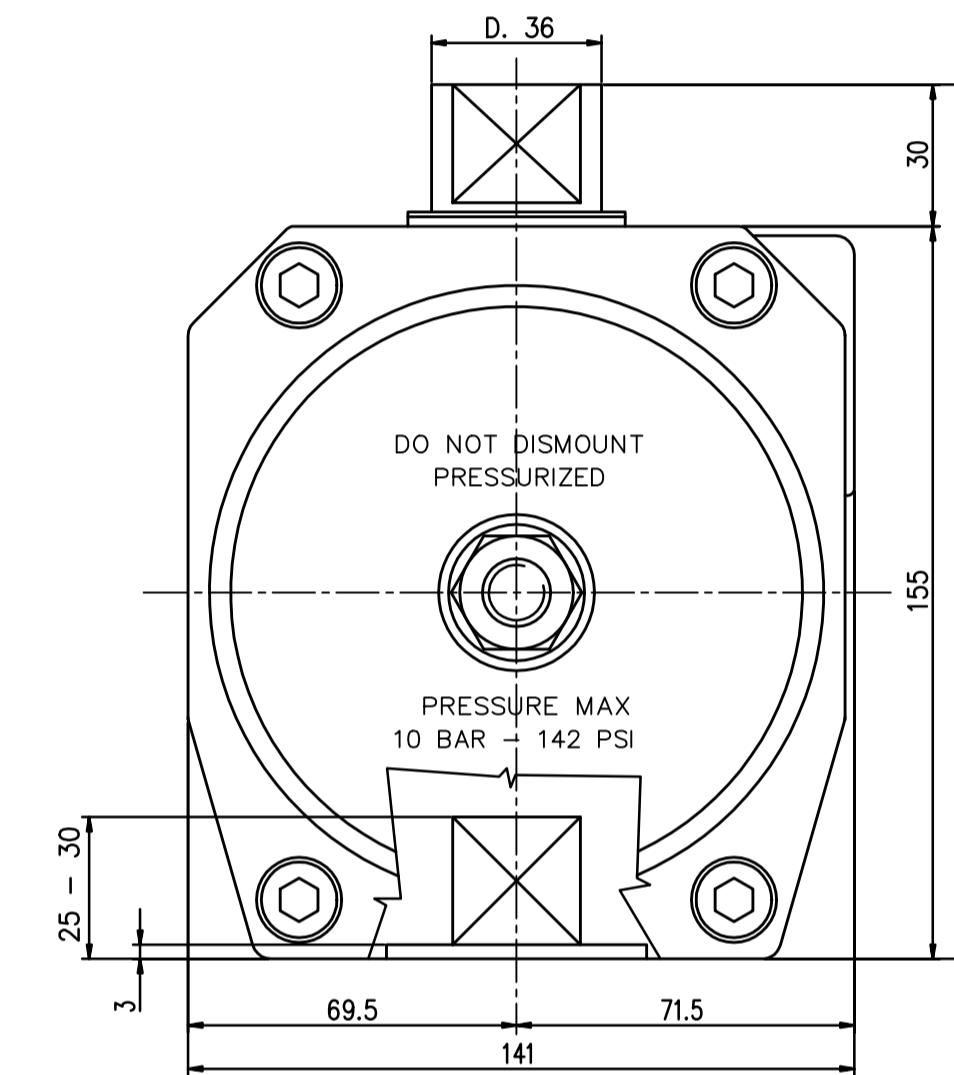

IF IN DOUBT ASK!

DO NOT SCALE PRINT!

DRAWING TO BS 8888

THIS DRAWING IS CONFIDENTIAL AND IS NOT TO BE REPRODUCED WITHOUT THE WRITTEN CONSENT OF Actuated Valve Supplies Limited

TITLE CH-air MODEL A-125 PNEUMATIC ACTUATOR - ALUMINIUM

STOCK CODE	DIM ARE mm
CH-AIR-A-125-CAD	SCALE 1:1.6

JRM	HMM	SBW	NEW		30.08.17
APPROVED BY	CHECKED BY	DRAWN BY	ISSUE	CHANGE NO.	DATE

CH-AIR-A-125-CAD

DRAWING NUMBER SHEET 1 OF 1