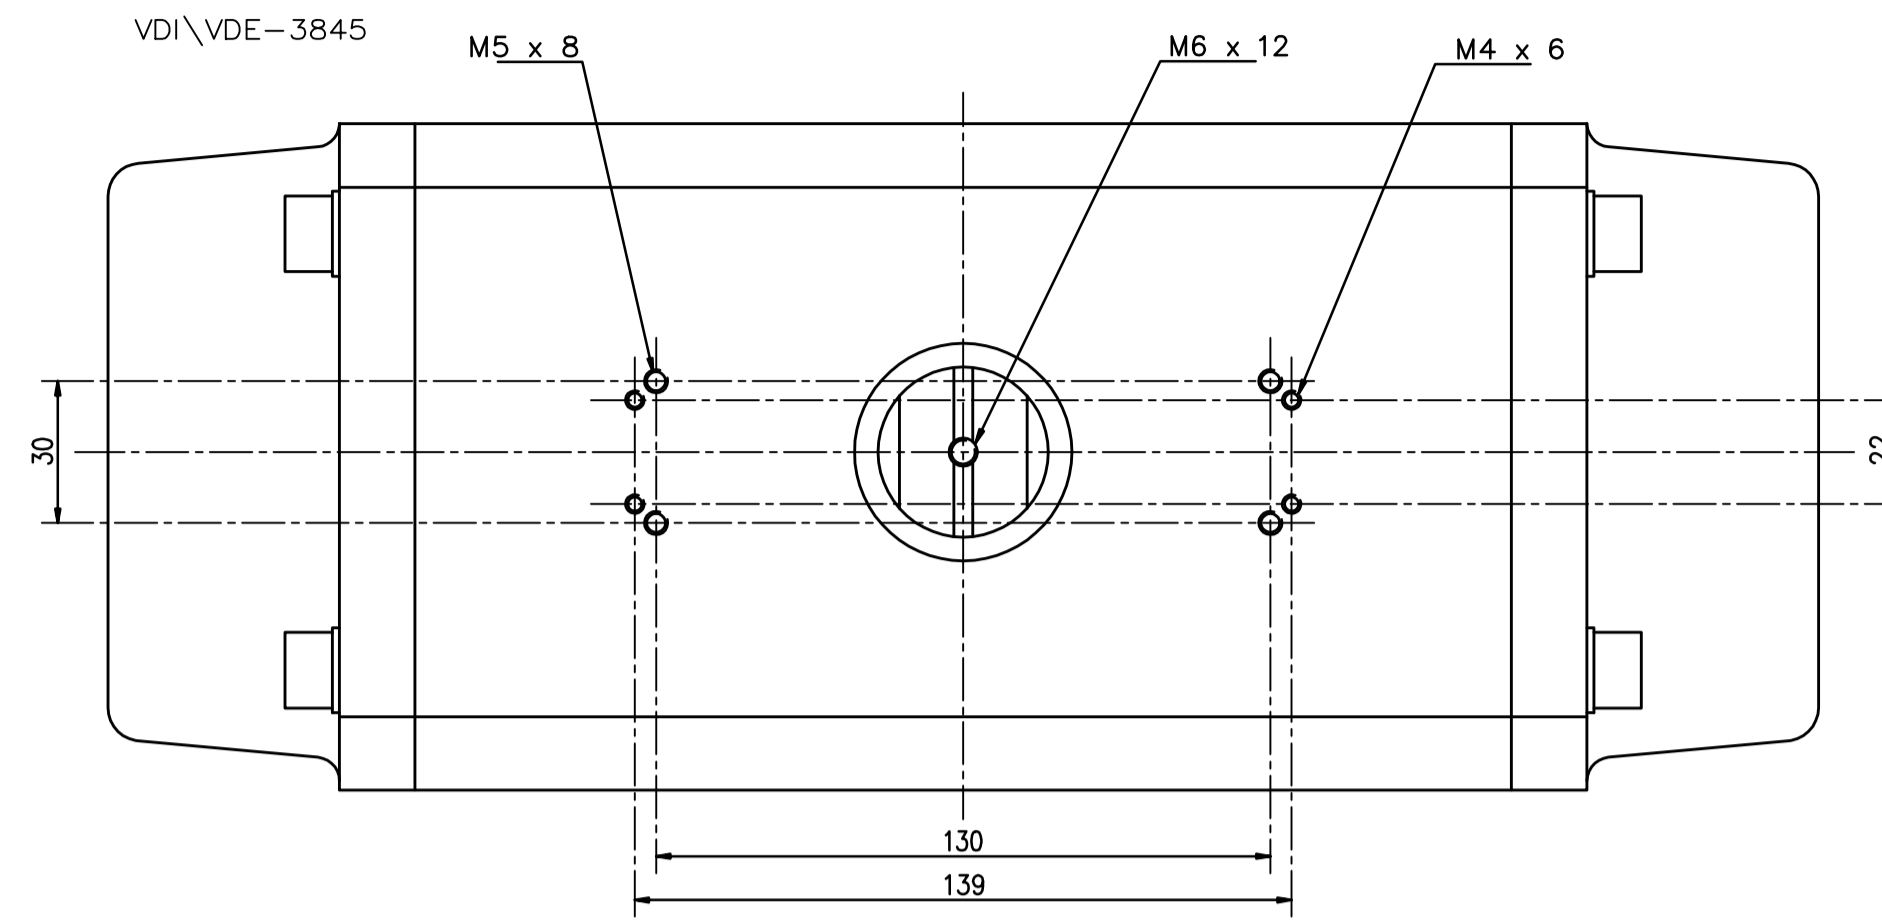

IF IN DOUBT ASK!

DO NOT SCALE PRINT!

DRAWING TO BS 8888

THIS DRAWING IS CONFIDENTIAL AND IS NOT TO BE REPRODUCED WITHOUT THE WRITTEN CONSENT OF Actuated Valve Supplies Limited

TITLE CH-air MODEL A-125 PNEUMATIC ACTUATOR - ALUMINIUM

STOCK CODE	DIM ARE mm
CH-AIR-A-125-CAD	SCALE 1:1.6

JRM	HMM	SBW	NEW		30.08.17
APPROVED BY	CHECKED BY	DRAWN BY	ISSUE	CHANGE NO.	DATE

CH-AIR-A-125-CAD

DRAWING NUMBER SHEET 1 OF 1