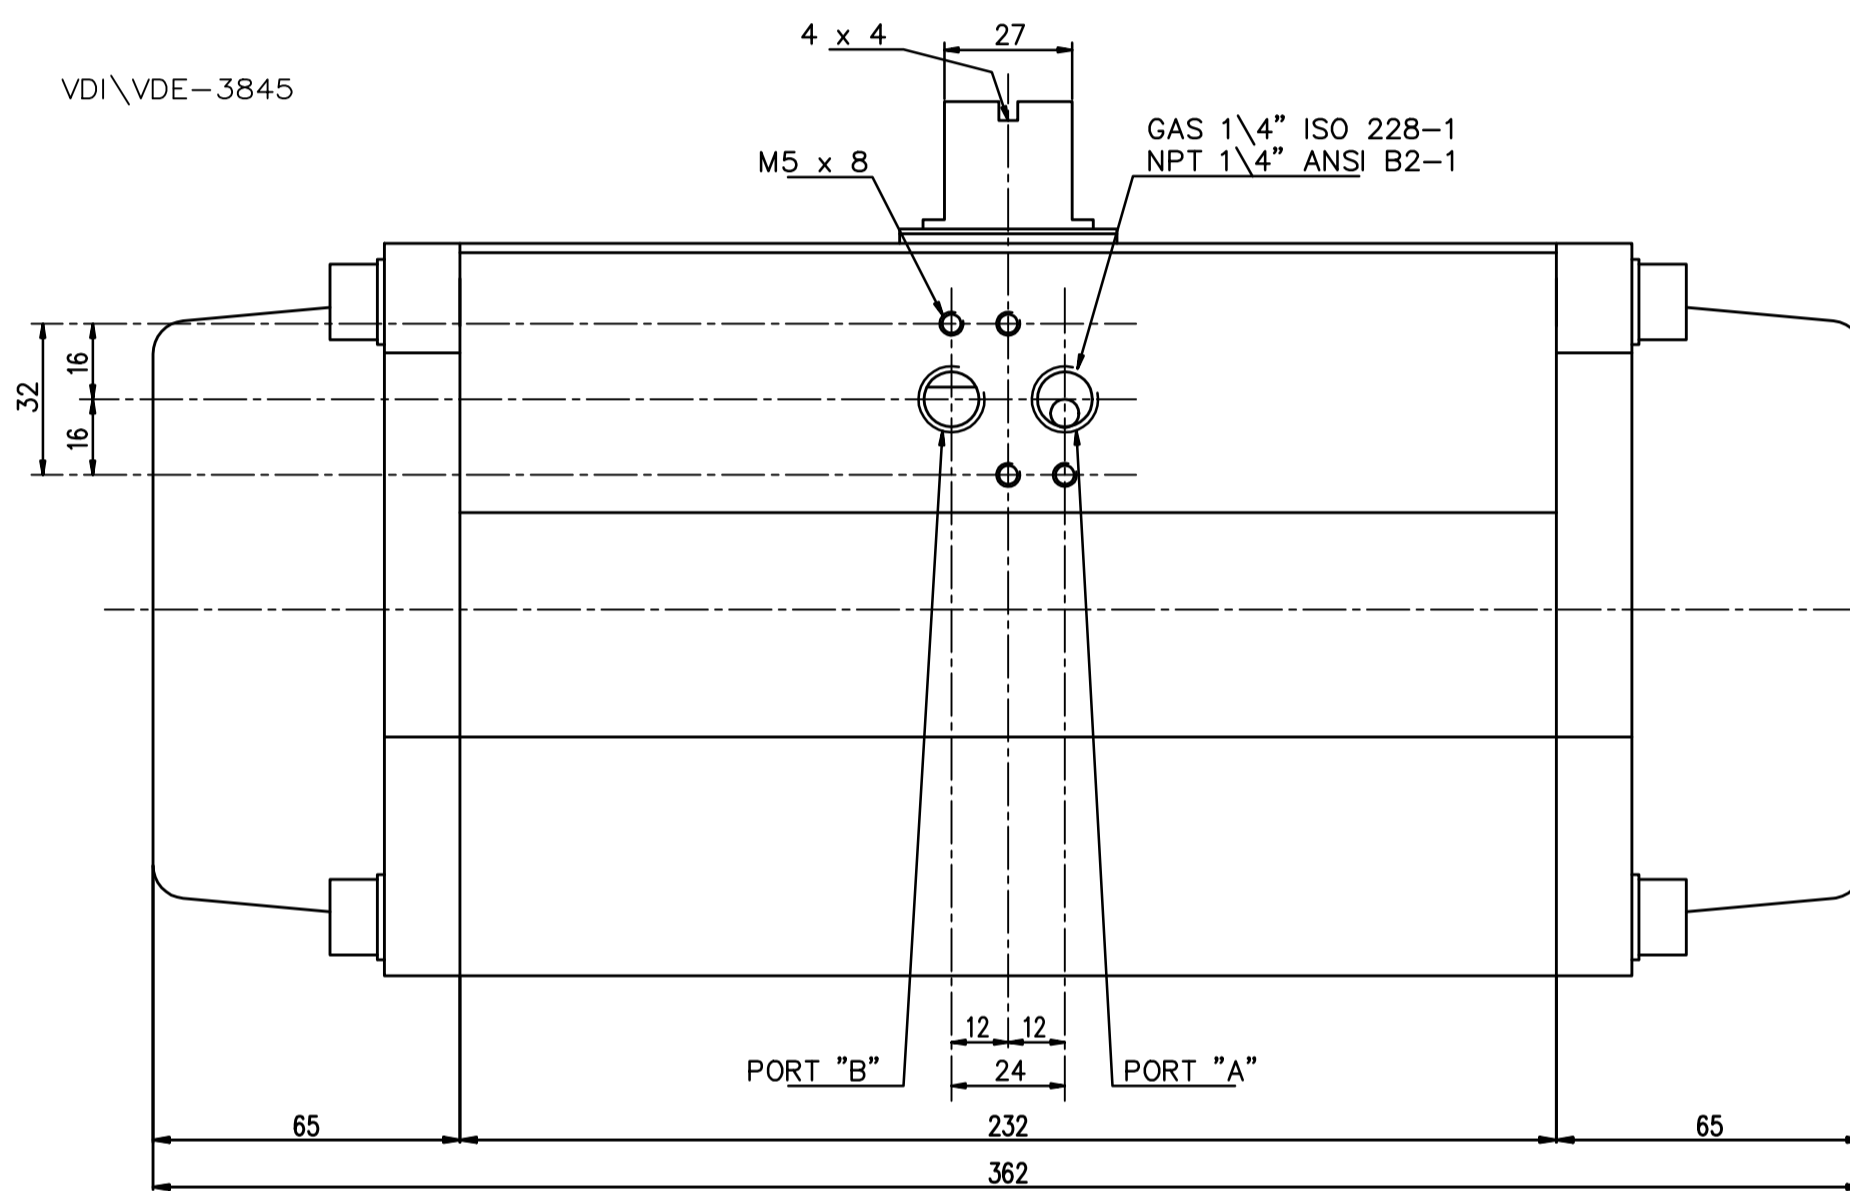

IF IN DOUBT ASK!

DO NOT SCALE PRINT!

DRAWING TO BS 8888

THIS DRAWING IS CONFIDENTIAL AND IS NOT TO BE REPRODUCED WITHOUT THE WRITTEN CONSENT OF Actuated Valve Supplies Limited

TITLE CH-air MODEL A-125 PNEUMATIC ACTUATOR - ALUMINIUM

STOCK CODE	DIM ARE mm
CH-AIR-A-125-CAD	SCALE 1:1.6

JRM	HMM	SBW	NEW		30.08.17
APPROVED BY	CHECKED BY	DRAWN BY	ISSUE	CHANGE NO.	DATE

CH-AIR-A-125-CAD

DRAWING NUMBER SHEET 1 OF 1