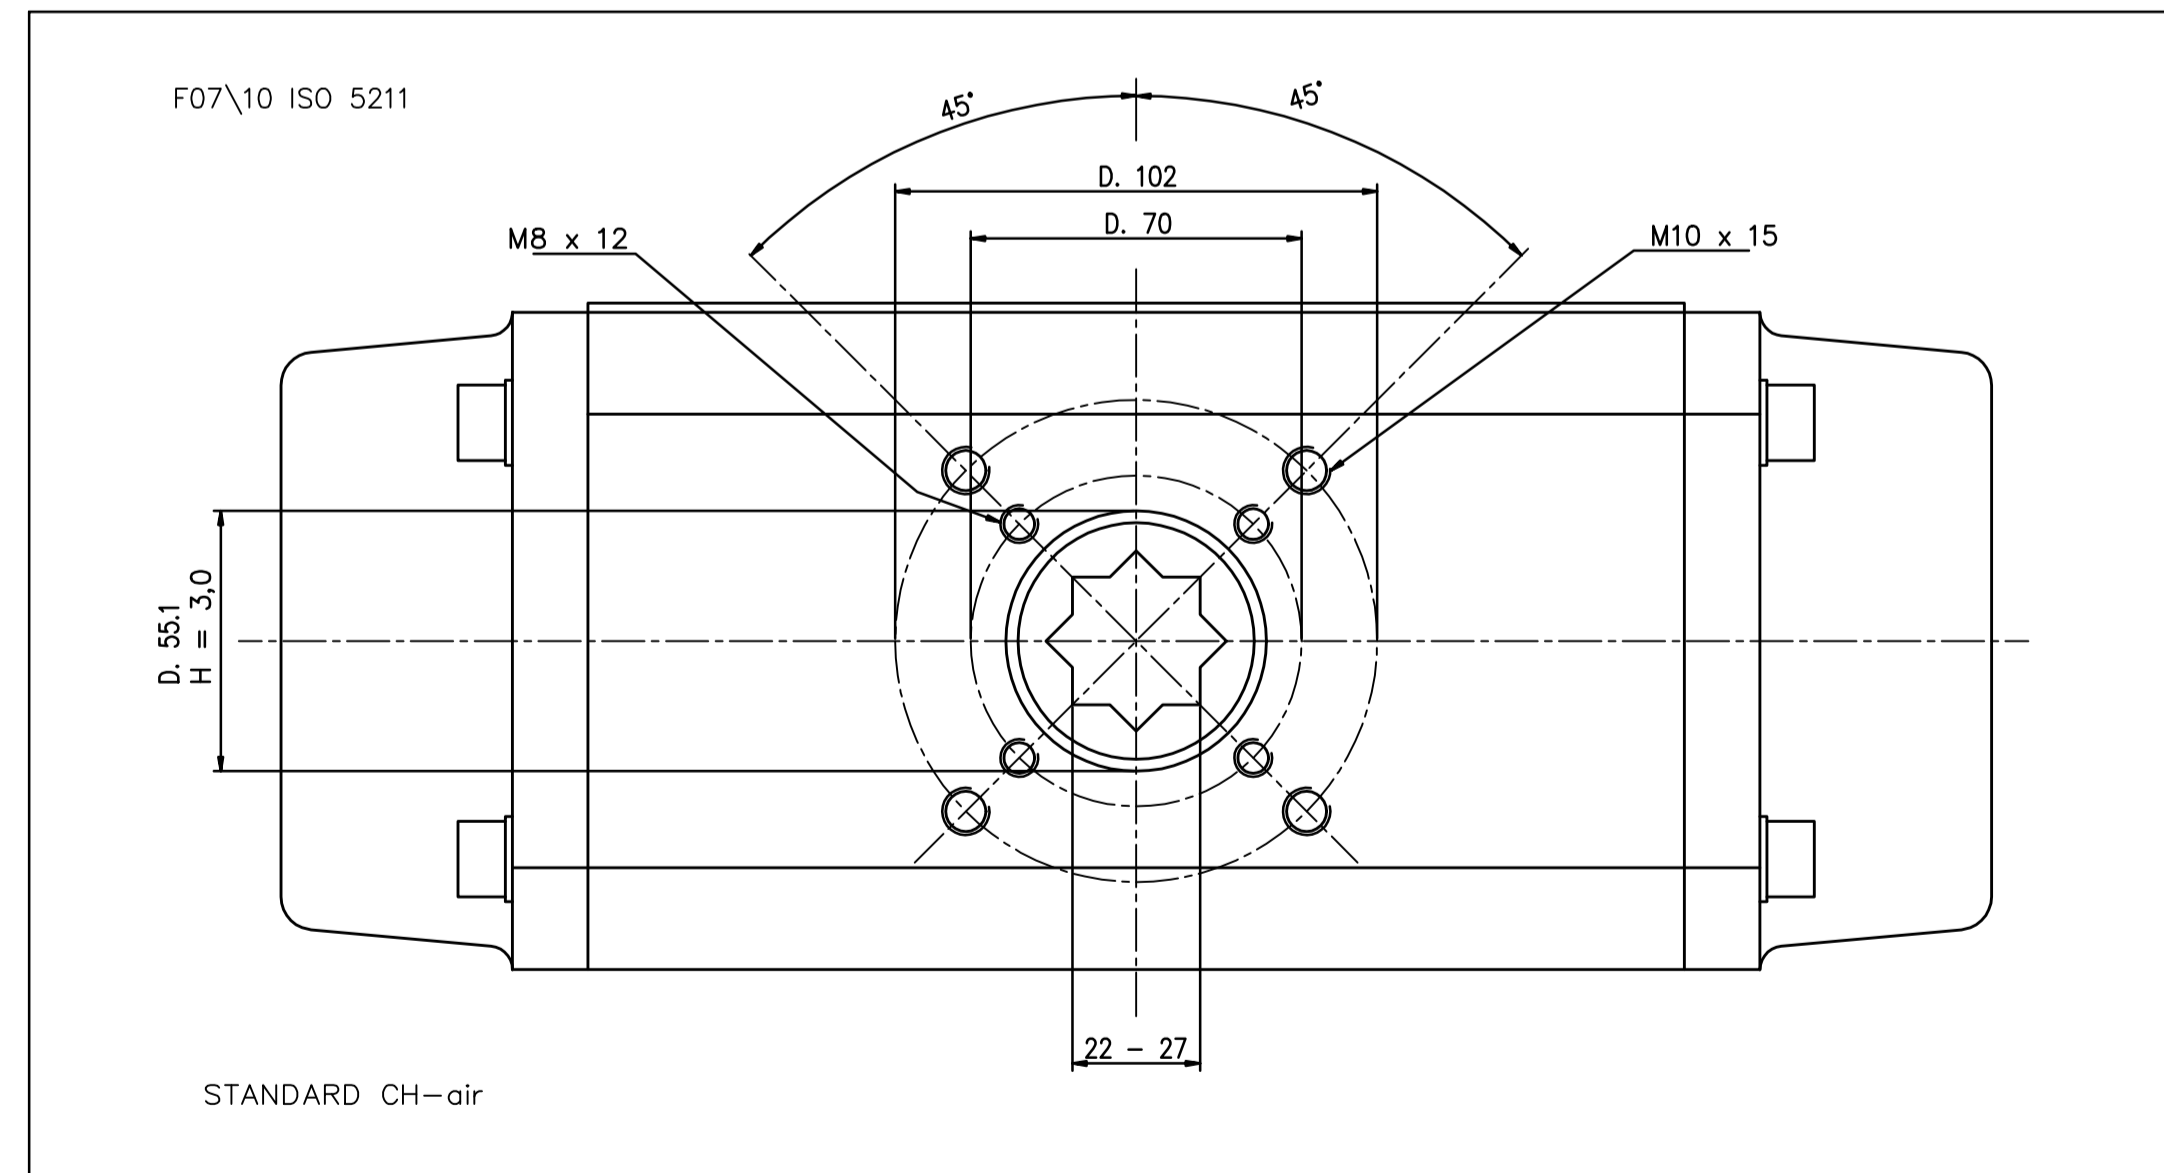

IF IN DOUBT ASK!

DO NOT SCALE PRINT!

DRAWING TO BS 8888

THIS DRAWING IS CONFIDENTIAL AND IS NOT TO BE REPRODUCED WITHOUT THE WRITTEN CONSENT OF Actuated Valve Supplies Limited

TITLE CH-air MODEL A-125 PNEUMATIC ACTUATOR - ALUMINIUM

STOCK CODE	DIM ARE mm
CH-AIR-A-125-CAD	SCALE 1:1.6

JRM	HMM	SBW	NEW		30.08.17
APPROVED BY	CHECKED BY	DRAWN BY	ISSUE	CHANGE NO.	DATE

CH-AIR-A-125-CAD

DRAWING NUMBER SHEET 1 OF 1