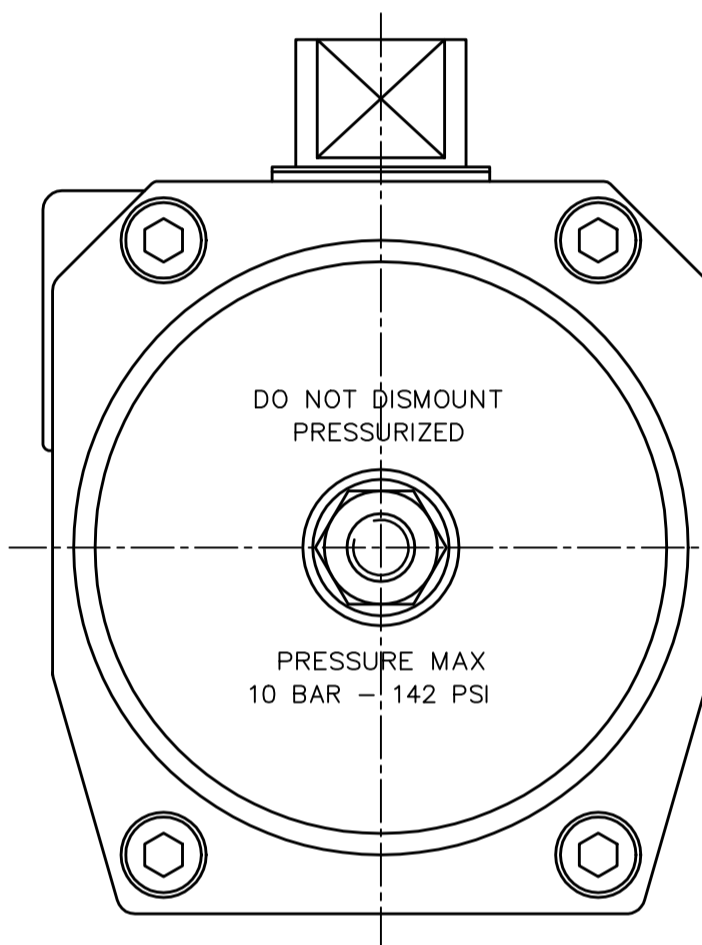

IF IN DOUBT ASK!

DO NOT SCALE PRINT!

DRAWING TO BS 8888

THIS DRAWING IS CONFIDENTIAL AND IS NOT TO BE REPRODUCED WITHOUT THE WRITTEN CONSENT OF Actuated Valve Supplies Limited

TITLE CH-air MODEL A-125 PNEUMATIC ACTUATOR - ALUMINIUM

STOCK CODE	DIM ARE mm
CH-AIR-A-125-CAD	SCALE 1:1.6

JRM	HMM	SBW	NEW		30.08.17
APPROVED BY	CHECKED BY	DRAWN BY	ISSUE	CHANGE NO.	DATE

CH-AIR-A-125-CAD

DRAWING NUMBER SHEET 1 OF 1