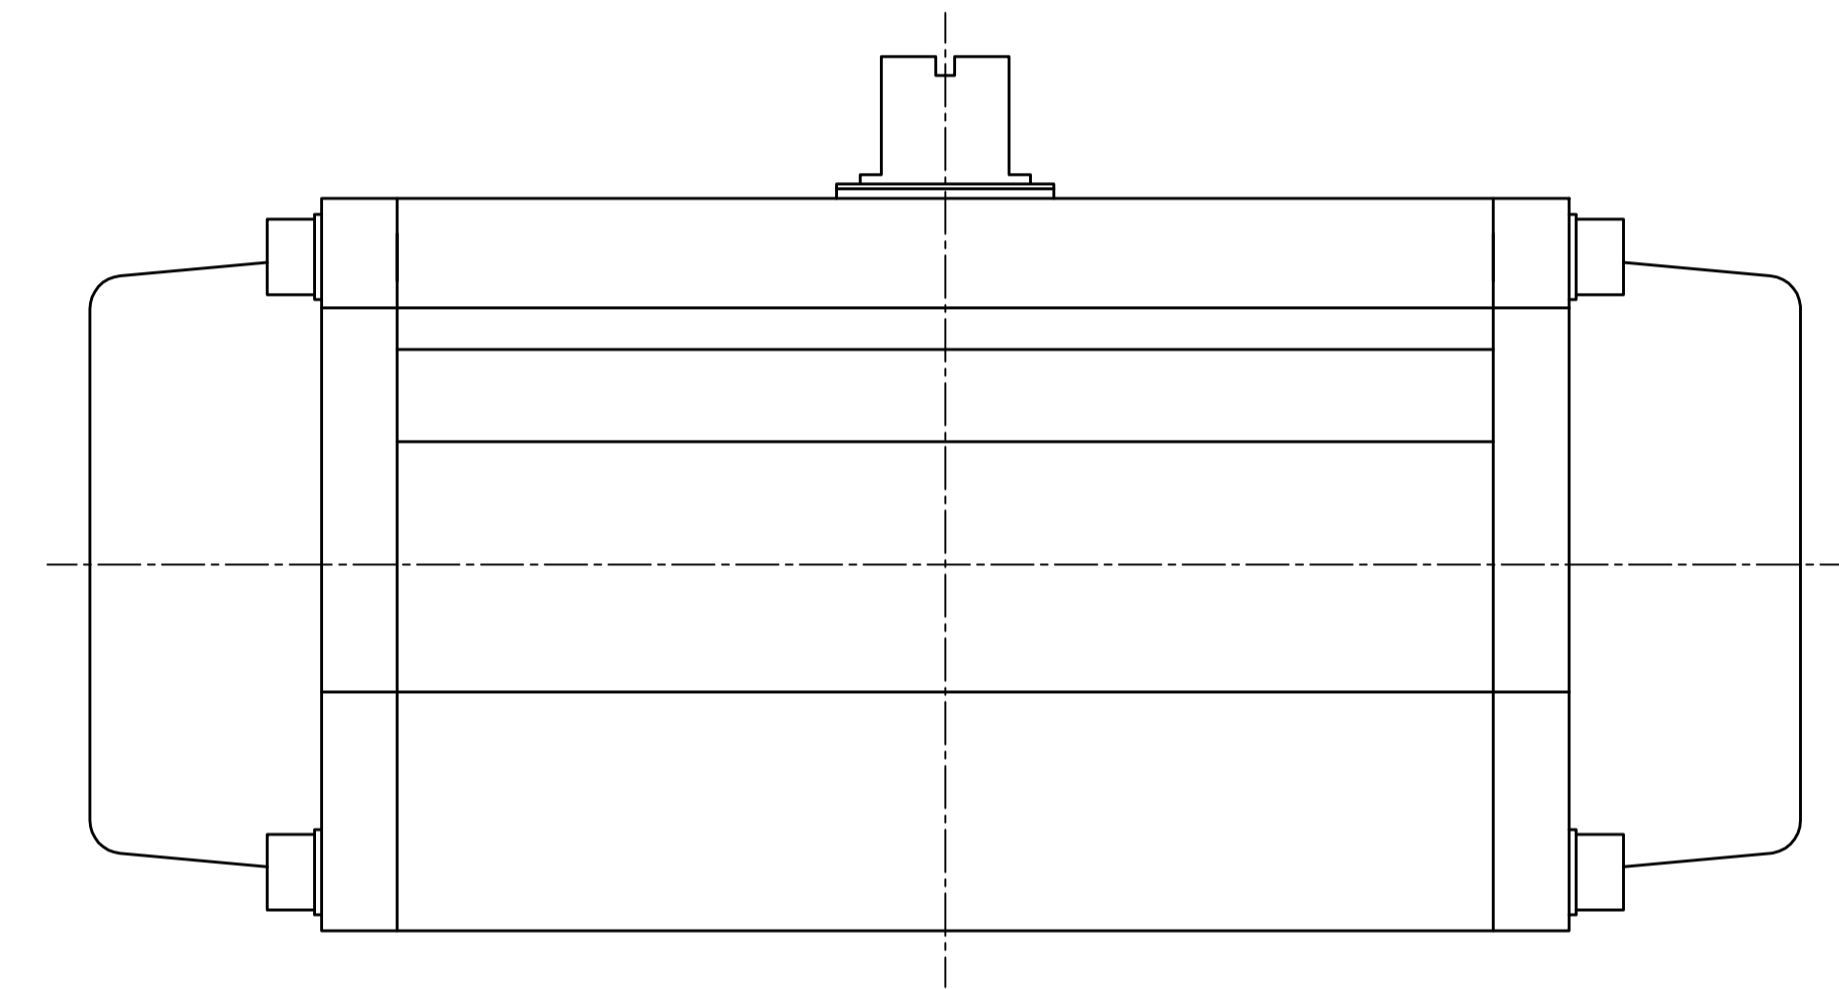

IF IN DOUBT ASK!

DO NOT SCALE PRINT!

DRAWING TO BS 8888

THIS DRAWING IS CONFIDENTIAL AND IS NOT TO BE REPRODUCED WITHOUT THE WRITTEN CONSENT OF Actuated Valve Supplies Limited

TITLE CH-air MODEL A-125 PNEUMATIC ACTUATOR - ALUMINIUM

STOCK CODE	DIM ARE mm
CH-AIR-A-125-CAD	SCALE 1:1.6

JRM	HMM	SBW	NEW		30.08.17
APPROVED BY	CHECKED BY	DRAWN BY	ISSUE	CHANGE NO.	DATE

CH-AIR-A-125-CAD

DRAWING NUMBER SHEET 1 OF 1