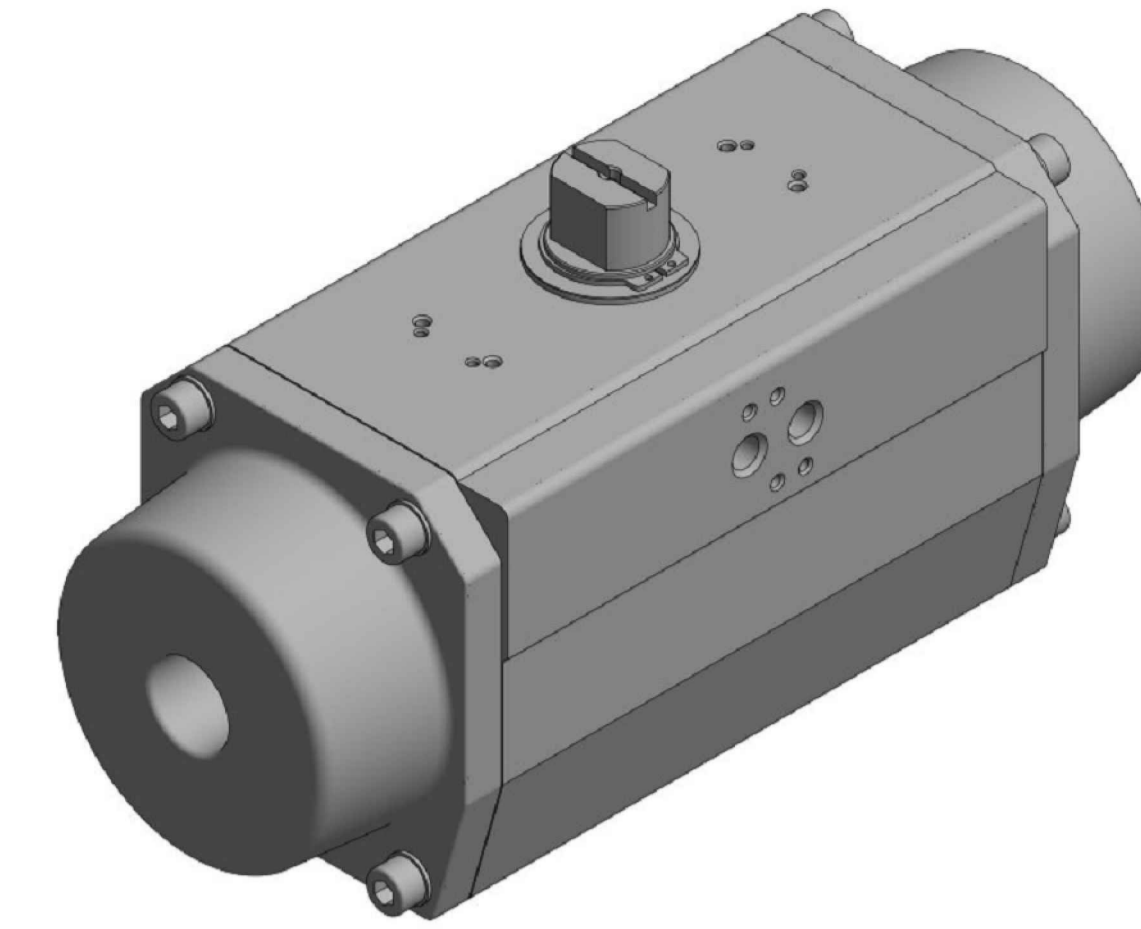

IF IN DOUBT ASK!

DO NOT SCALE PRINT!

DRAWING TO BS 8888

THIS DRAWING IS CONFIDENTIAL AND IS NOT TO BE REPRODUCED WITHOUT THE WRITTEN CONSENT OF Actuated Valve Supplies Limited

TITLE CH-air MODEL A-125 PNEUMATIC ACTUATOR - ALUMINIUM

STOCK CODE	DIM ARE mm
CH-AIR-A-125-CAD	SCALE 1:1.6

JRM	HMM	SBW	NEW		30.08.17
APPROVED BY	CHECKED BY	DRAWN BY	ISSUE	CHANGE NO.	DATE

CH-AIR-A-125-CAD

DRAWING NUMBER SHEET 1 OF 1