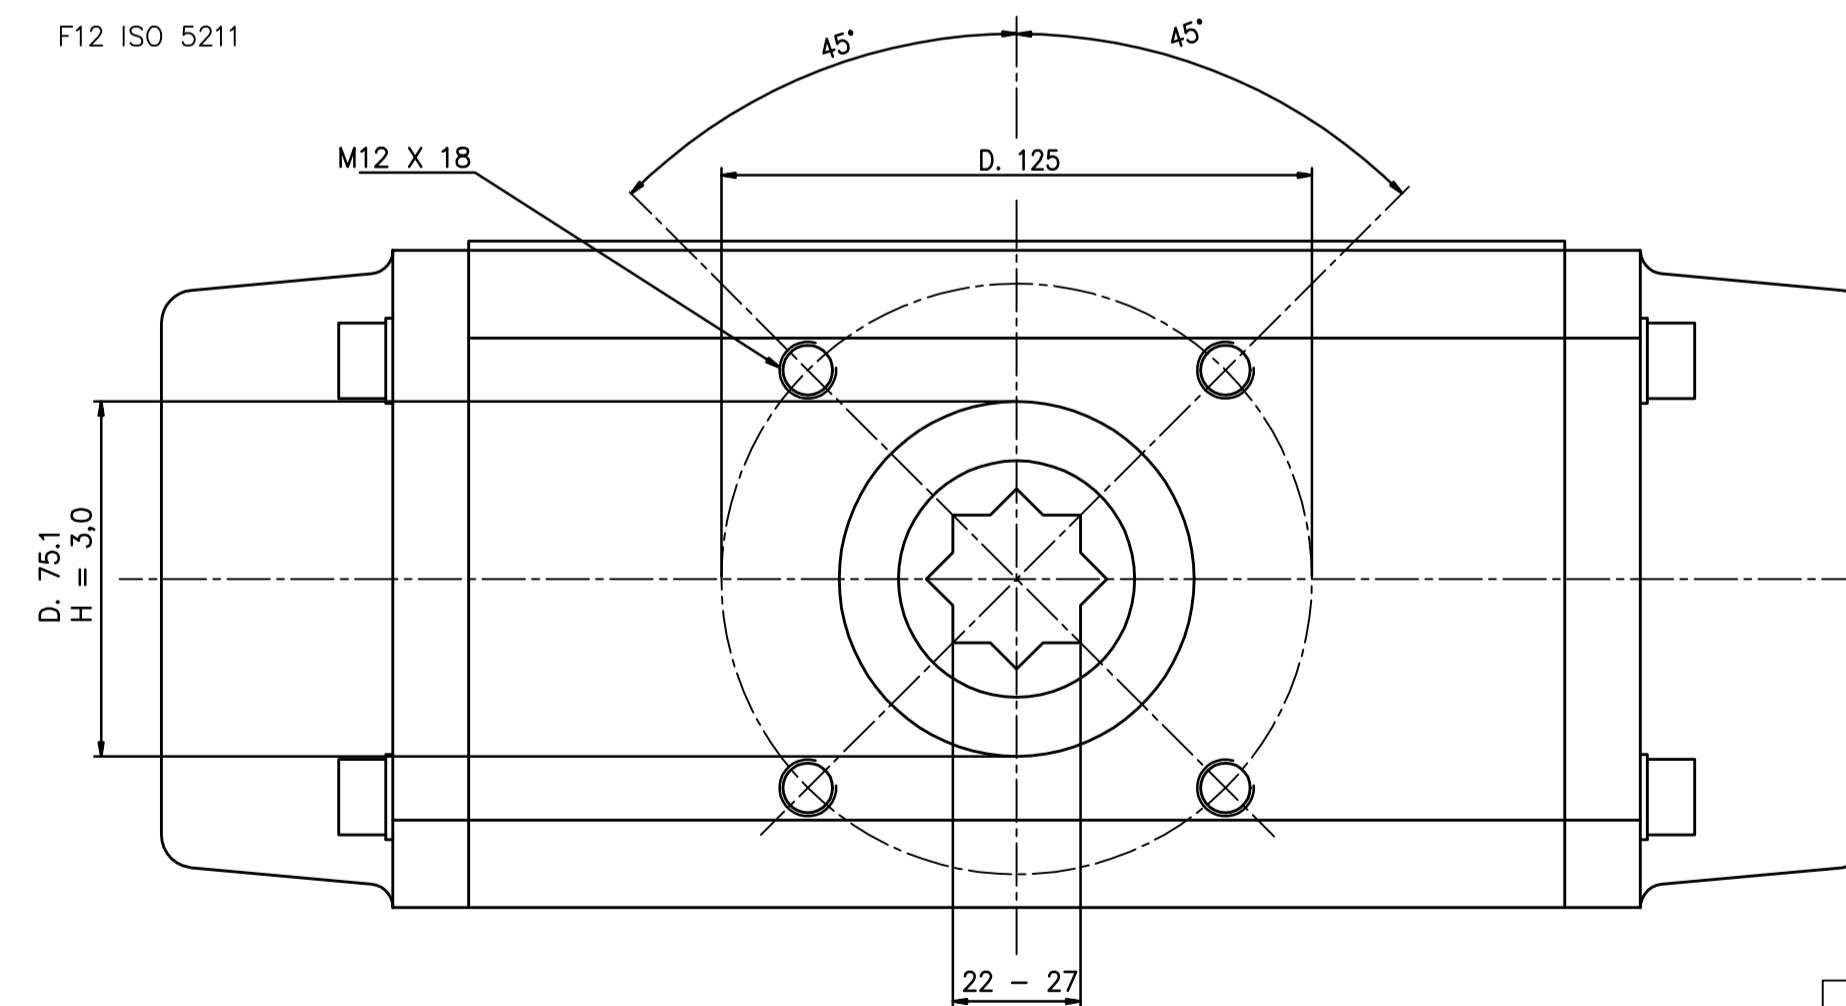

IF IN DOUBT ASK!

DO NOT SCALE PRINT!

DRAWING TO BS 8888

THIS DRAWING IS CONFIDENTIAL AND IS NOT TO BE REPRODUCED WITHOUT THE WRITTEN CONSENT OF Actuated Valve Supplies Limited

TITLE CH-air MODEL A-125 PNEUMATIC ACTUATOR - ALUMINIUM

STOCK CODE	DIM ARE mm
CH-AIR-A-125-CAD	SCALE 1:1.6

JRM	HMM	SBW	NEW		30.08.17
APPROVED BY	CHECKED BY	DRAWN BY	ISSUE	CHANGE NO.	DATE

CH-AIR-A-125-CAD

DRAWING NUMBER SHEET 1 OF 1