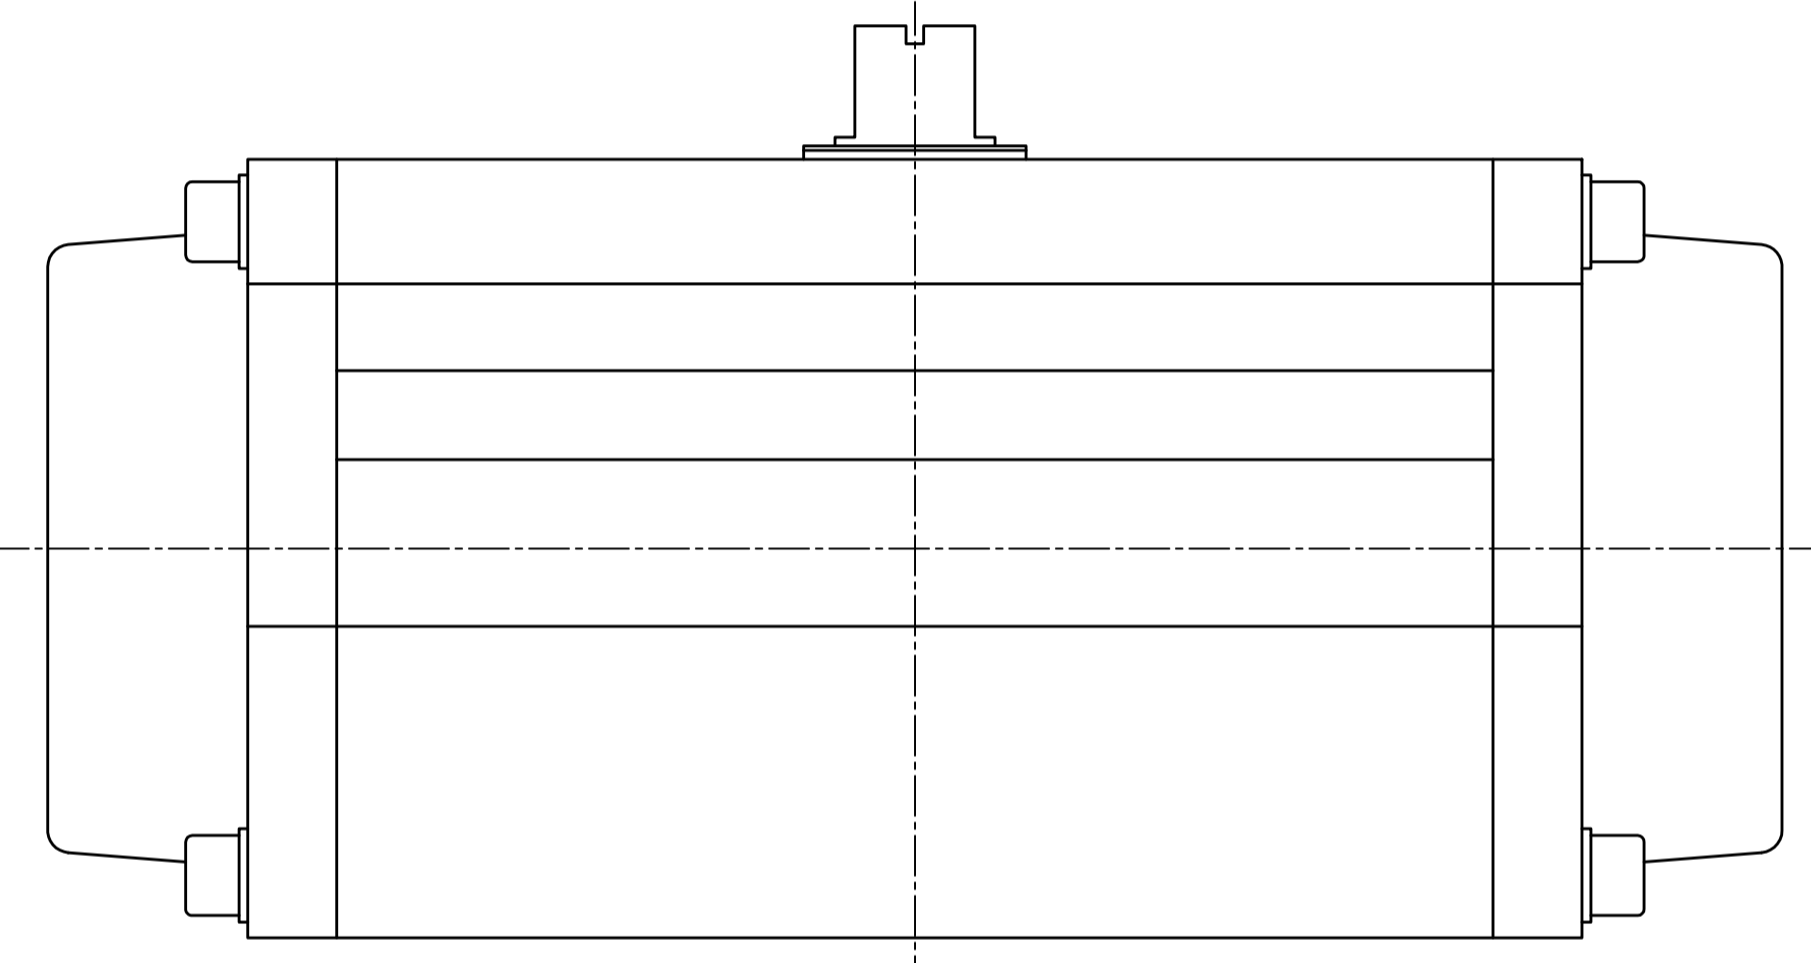

IF IN DOUBT ASK!

DO NOT SCALE PRINT!

DRAWING TO BS 8888

THIS DRAWING IS CONFIDENTIAL AND IS NOT TO BE REPRODUCED WITHOUT THE WRITTEN CONSENT OF Actuated Valve Supplies Limited

TITLE CH-air MODEL A-145 PNEUMATIC ACTUATOR - ALUMINIUM

STOCK CODE	DIM ARE mm
CH-AIR-A-145-CAD	SCALE 1:1.7

JRM	HMM	SBW	NEW		30.08.17
APPROVED BY	CHECKED BY	DRAWN BY	ISSUE	CHANGE NO.	DATE
CH-AIR-A-145-CAD					
DRAWING NUMBER					SHEET 1 OF 1

JRM	HMM	SBW	NEW		30.08.17
APPROVED BY	CHECKED BY	DRAWN BY	ISSUE	CHANGE NO.	DATE
CH-AIR-A-145-CAD					
DRAWING NUMBER					SHEET 1 OF 1