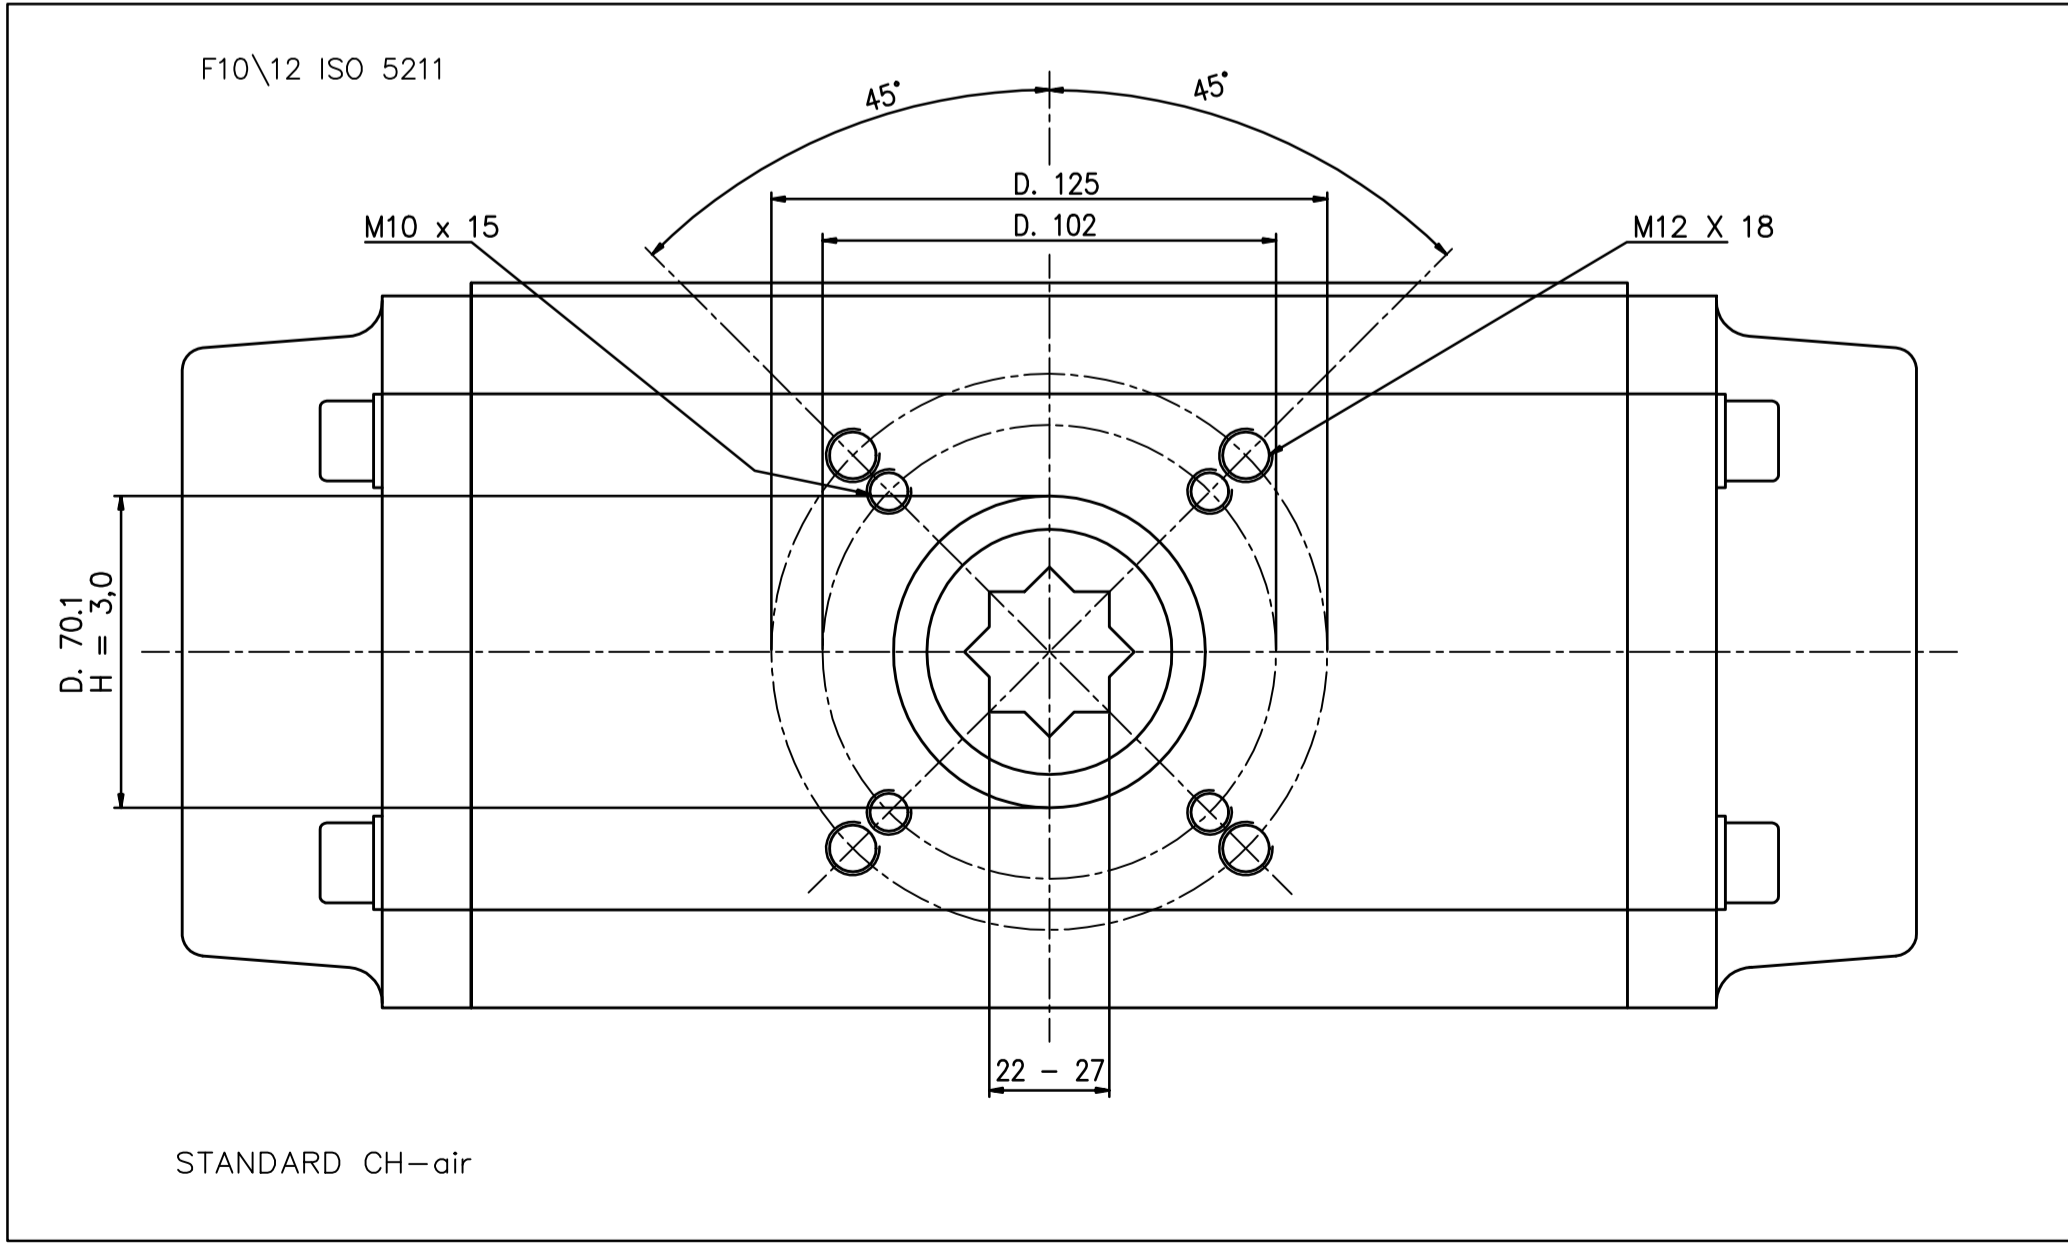

IF IN DOUBT ASK!

DO NOT SCALE PRINT!

DRAWING TO BS 8888

<small>THIS DRAWING IS CONFIDENTIAL AND IS NOT TO BE REPRODUCED WITHOUT THE WRITTEN CONSENT OF Actuated Valve Supplies Limited</small>						
TITLE CH-air MODEL A-145 PNEUMATIC ACTUATOR - ALUMINIUM						
STOCK CODE CH-AIR-A-145-CAD				DIM ARE mm		
				SCALE 1:1.7		
CH-AIR-A-145-CAD						
DRAWING NUMBER				SHEET 1 OF 1		