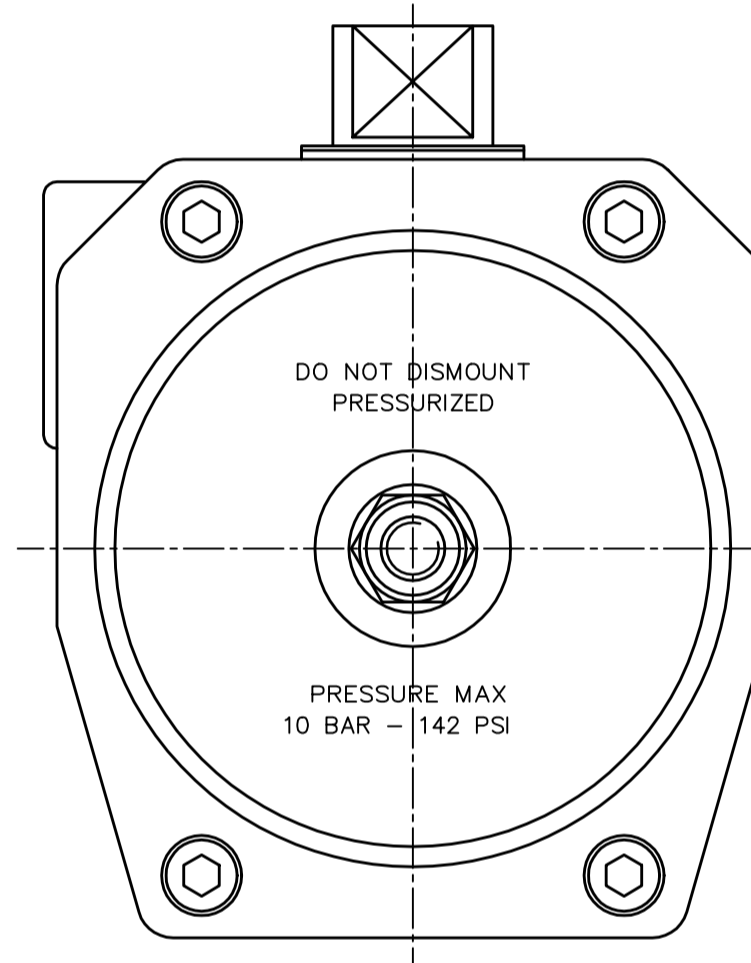

IF IN DOUBT ASK!

DO NOT SCALE PRINT!

DRAWING TO BS 8888

THIS DRAWING IS CONFIDENTIAL AND IS NOT TO BE REPRODUCED WITHOUT THE WRITTEN CONSENT OF Actuated Valve Supplies Limited

TITLE CH-air MODEL A-145 PNEUMATIC ACTUATOR - ALUMINIUM

STOCK CODE	DIM ARE mm
CH-AIR-A-145-CAD	SCALE 1:1.7

JRM	HMM	SBW	NEW		30.08.17
APPROVED BY	CHECKED BY	DRAWN BY	ISSUE	CHANGE NO.	DATE
CH-AIR-A-145-CAD					
DRAWING NUMBER					SHEET 1 OF 1

JRM	HMM	SBW	NEW		30.08.17
APPROVED BY	CHECKED BY	DRAWN BY	ISSUE	CHANGE NO.	DATE
CH-AIR-A-145-CAD					
DRAWING NUMBER					SHEET 1 OF 1