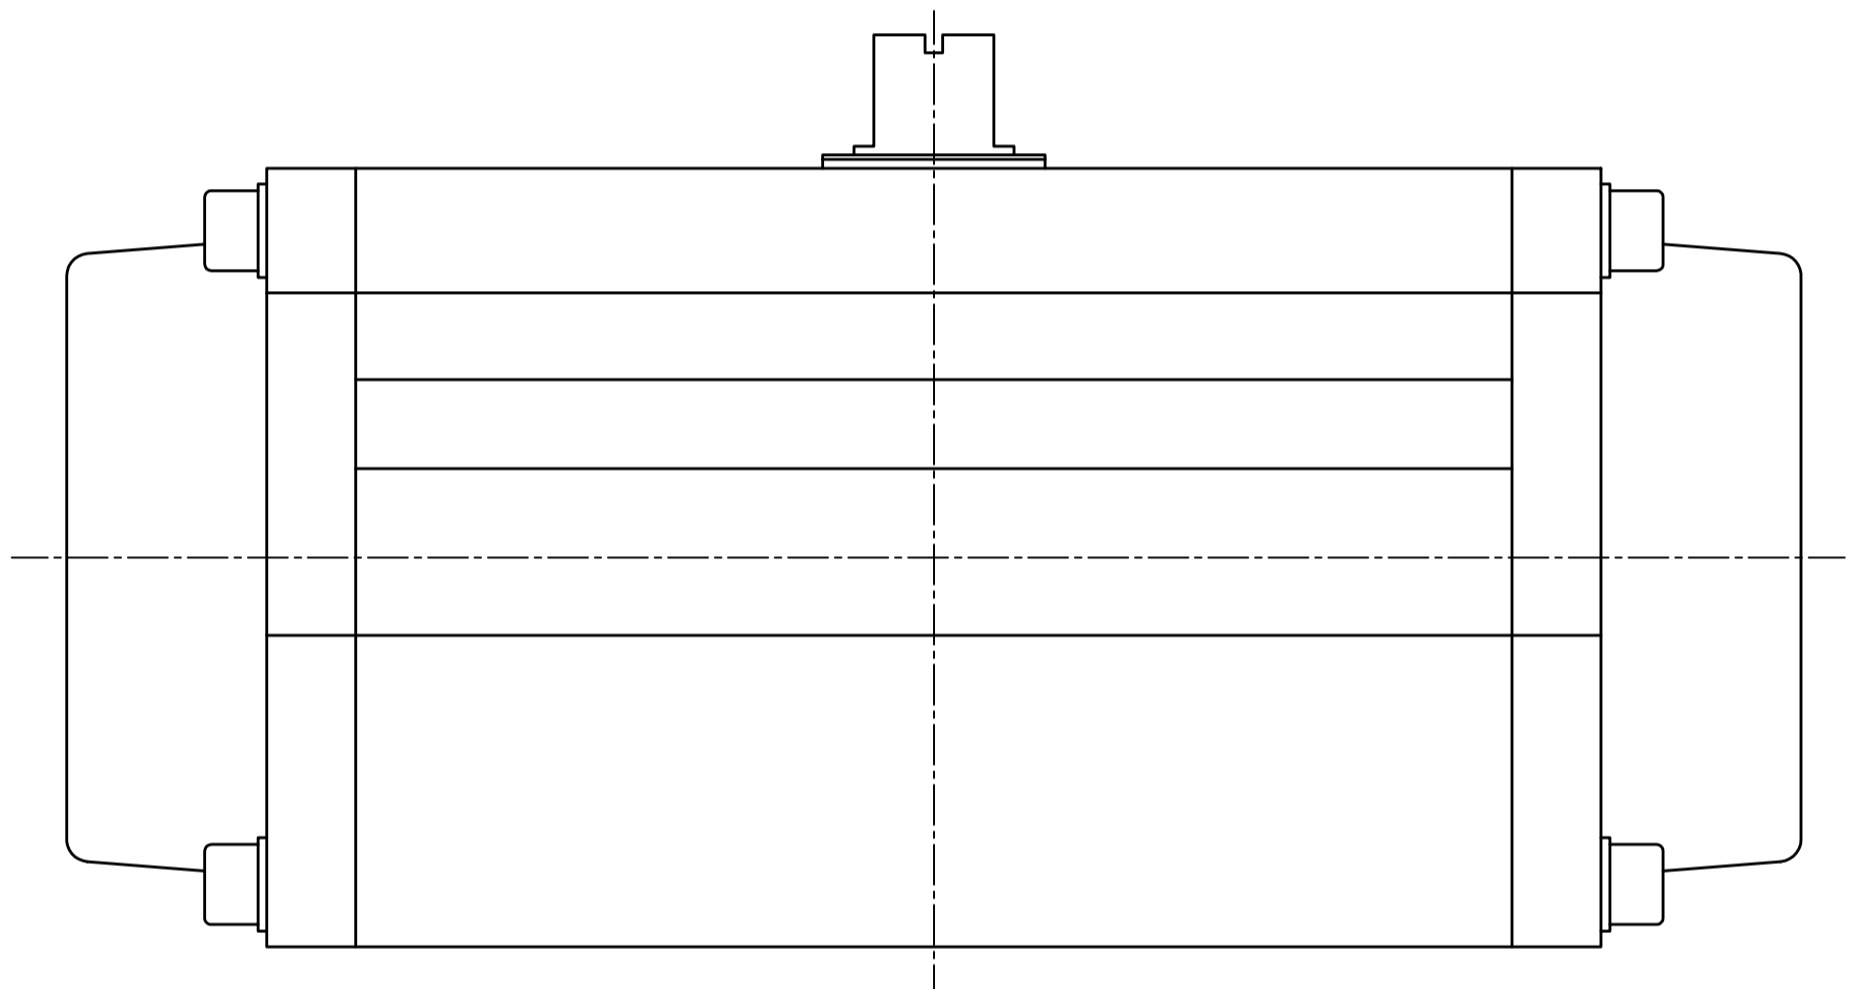

IF IN DOUBT ASK!

DO NOT SCALE PRINT!

DRAWING TO BS 8888

<small>THIS DRAWING IS CONFIDENTIAL AND IS NOT TO BE REPRODUCED WITHOUT THE WRITTEN CONSENT OF Actuated Valve Supplies Limited</small>						
TITLE CH-air MODEL A-145 PNEUMATIC ACTUATOR - ALUMINIUM						
STOCK CODE CH-AIR-A-145-CAD				DIM ARE mm		
				SCALE 1:1.7		
CH-AIR-A-145-CAD						
DRAWING NUMBER				SHEET 1 OF 1		