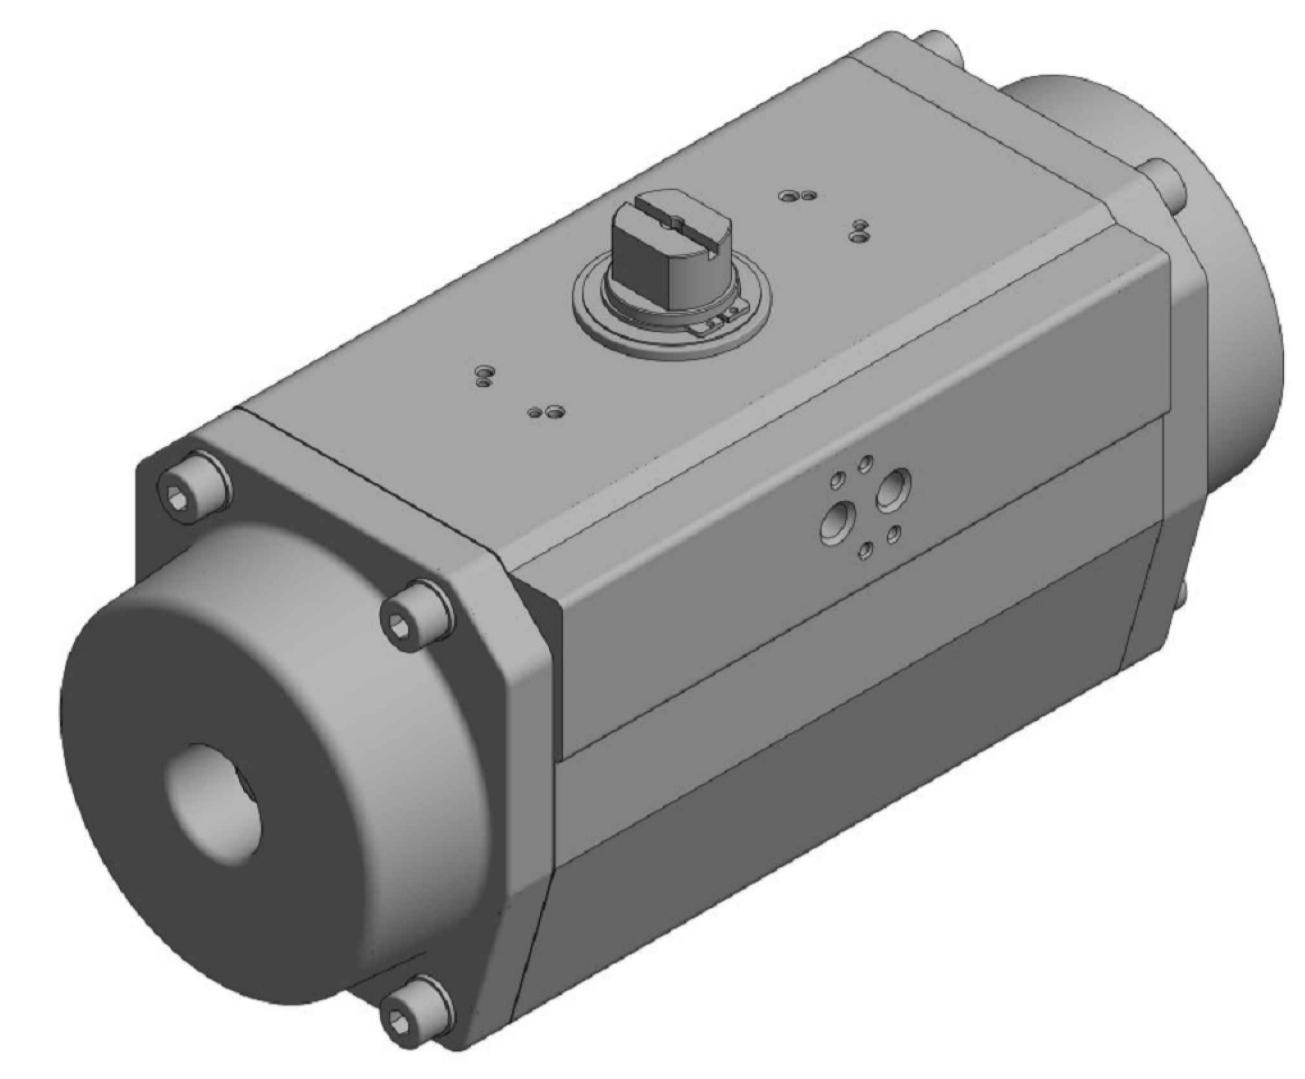

IF IN DOUBT ASK!

DO NOT SCALE PRINT!

DRAWING TO BS 8888

<small>THIS DRAWING IS CONFIDENTIAL AND IS NOT TO BE REPRODUCED WITHOUT THE WRITTEN CONSENT OF Actuated Valve Supplies Limited</small>						
TITLE CH-air MODEL A-145 PNEUMATIC ACTUATOR - ALUMINIUM						
STOCK CODE CH-AIR-A-145-CAD				DIM ARE mm		
				SCALE 1:1.7		
CH-AIR-A-145-CAD						
DRAWING NUMBER				SHEET 1 OF 1		