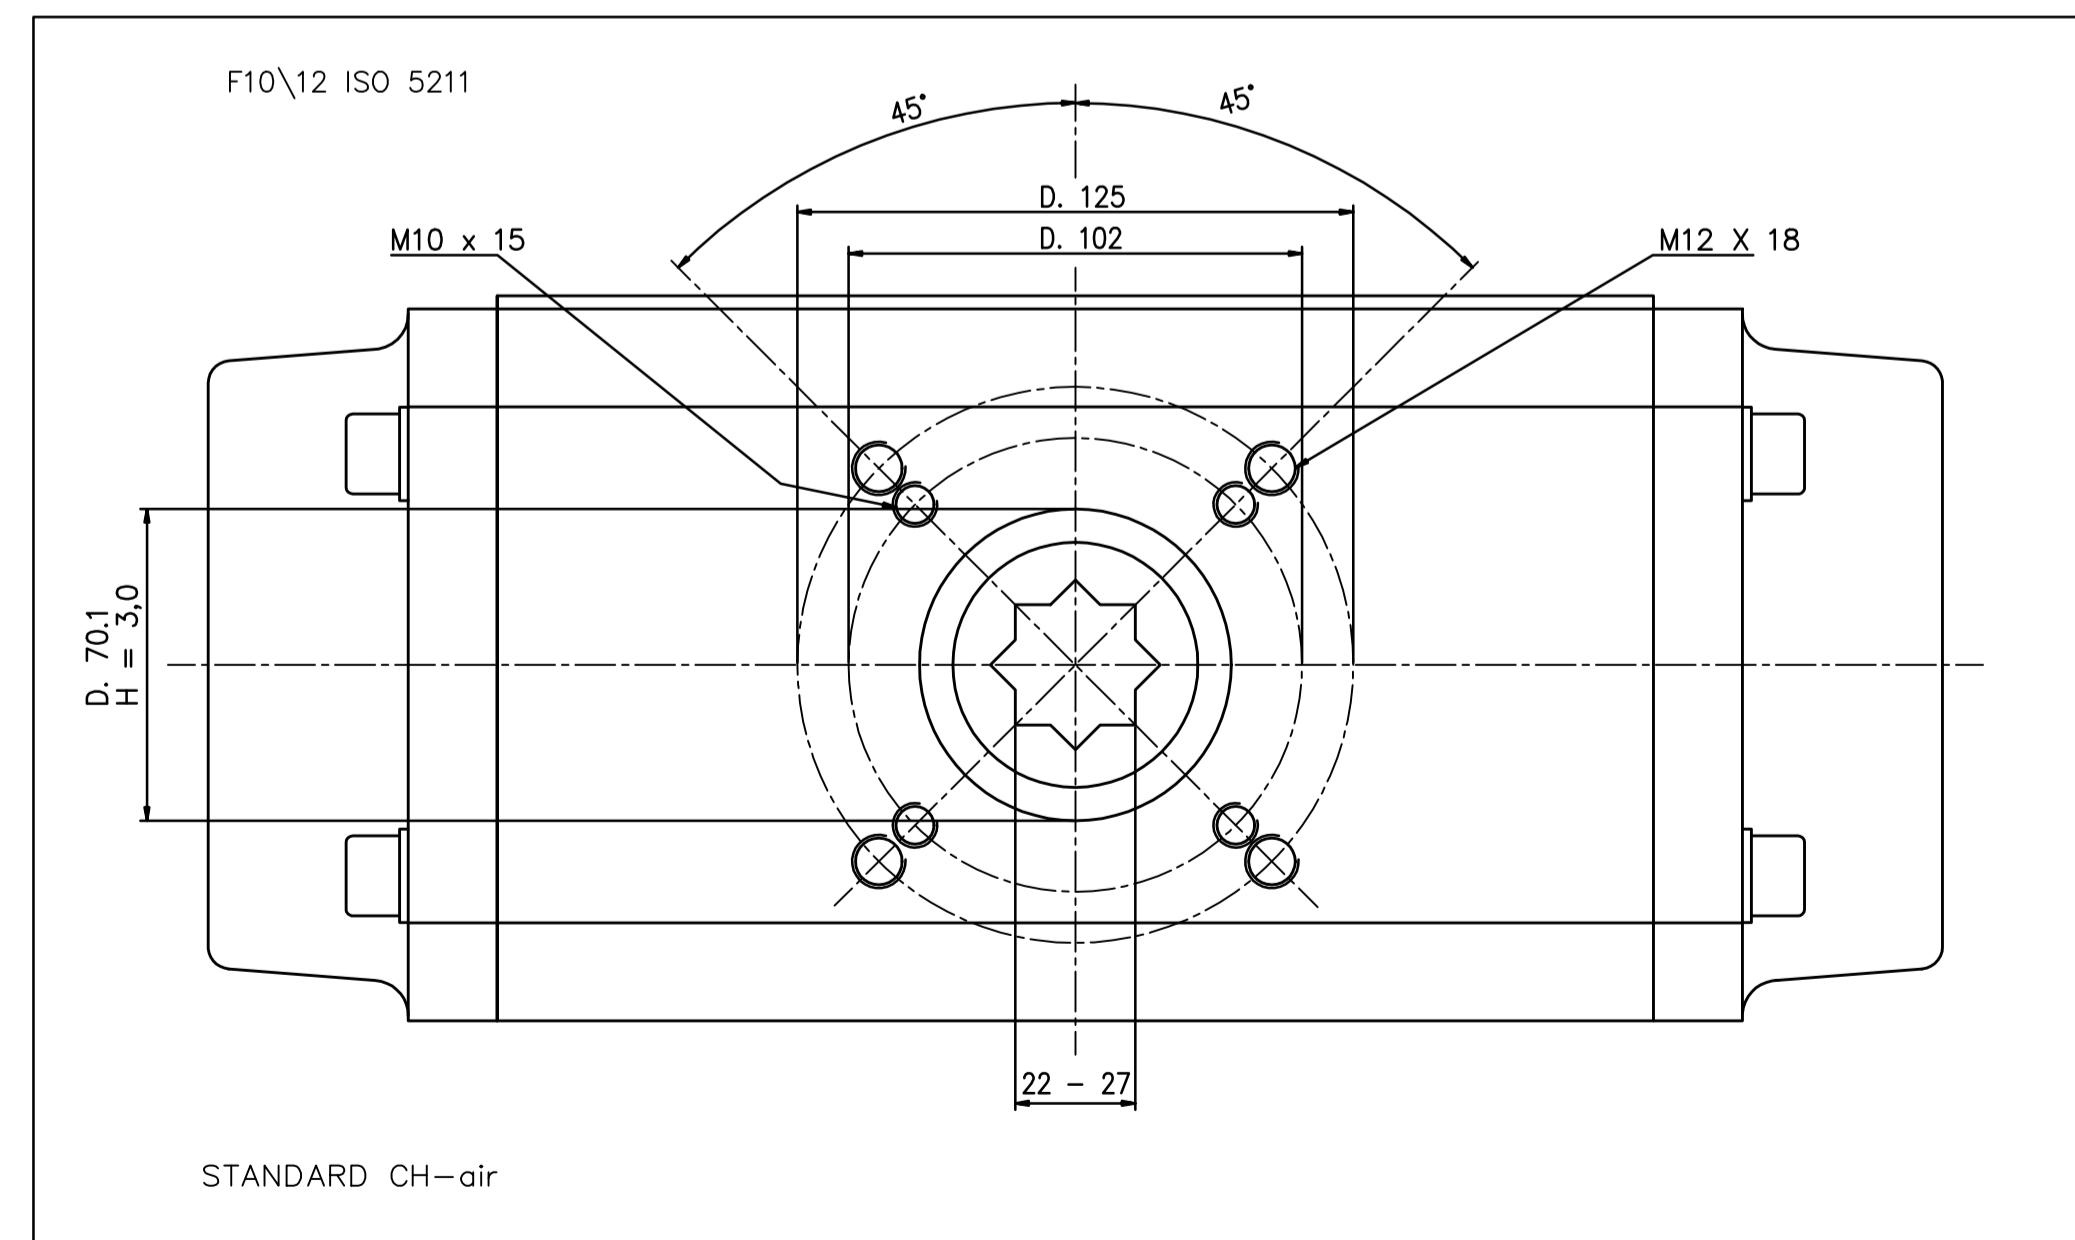

IF IN DOUBT ASK!

DO NOT SCALE PRINT!

DRAWING TO BS 8888

THIS DRAWING IS CONFIDENTIAL AND IS NOT TO BE REPRODUCED WITHOUT THE WRITTEN CONSENT OF Actuated Valve Supplies Limited

TITLE CH-air MODEL A-145 PNEUMATIC ACTUATOR - ALUMINIUM

STOCK CODE	DIM ARE mm
CH-AIR-A-145-CAD	SCALE 1:1.7

JRM	HMM	SBW	NEW		30.08.17
APPROVED BY	CHECKED BY	DRAWN BY	ISSUE	CHANGE NO.	DATE
CH-AIR-A-145-CAD					
DRAWING NUMBER					SHEET 1 OF 1

JRM	HMM	SBW	NEW		30.08.17
APPROVED BY	CHECKED BY	DRAWN BY	ISSUE	CHANGE NO.	DATE
CH-AIR-A-145-CAD					
DRAWING NUMBER					SHEET 1 OF 1