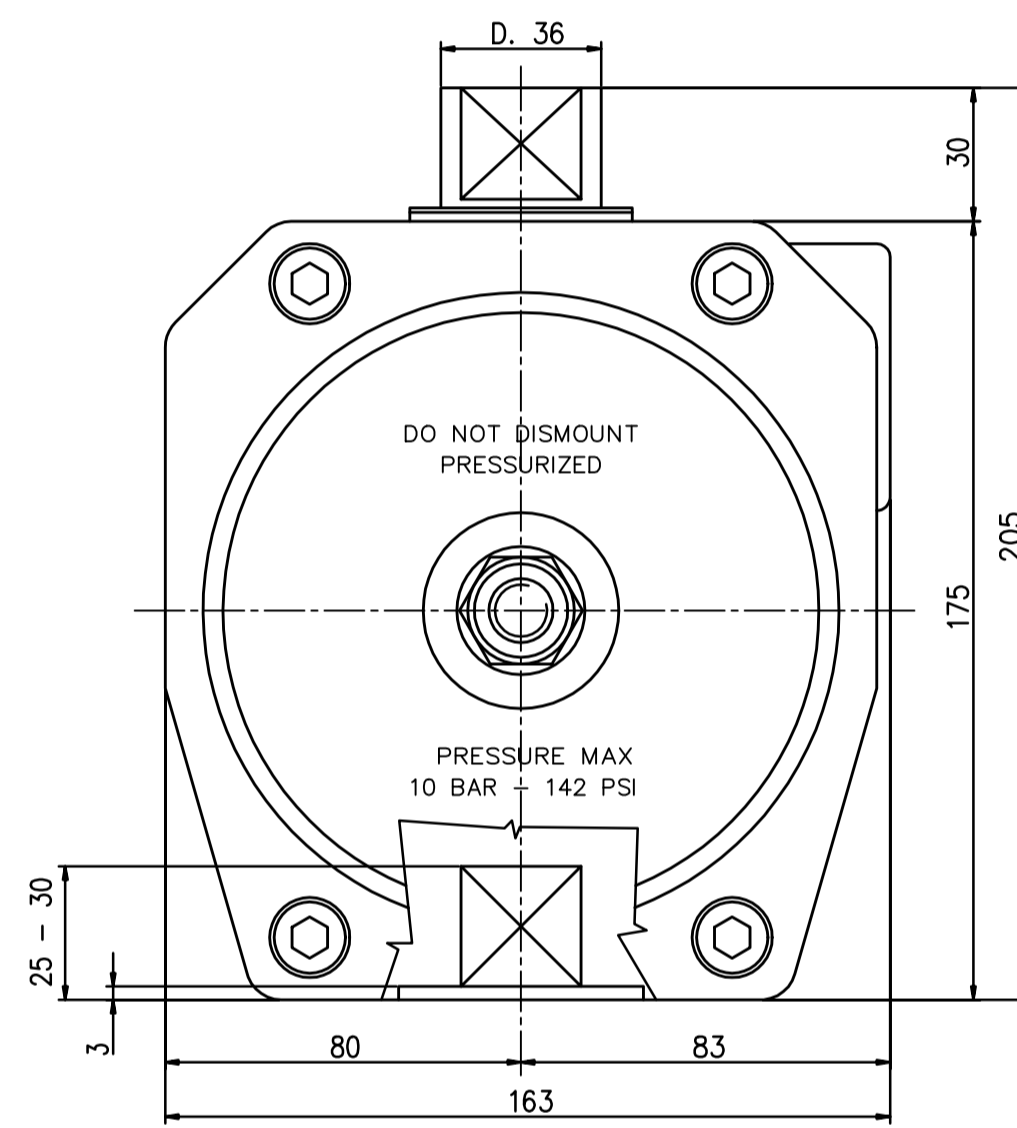

IF IN DOUBT ASK!

DO NOT SCALE PRINT!

DRAWING TO BS 8888

THIS DRAWING IS CONFIDENTIAL AND IS NOT TO BE REPRODUCED WITHOUT THE WRITTEN CONSENT OF Actuated Valve Supplies Limited

TITLE CH-air MODEL A-145 PNEUMATIC ACTUATOR - ALUMINIUM

STOCK CODE	DIM ARE mm
CH-AIR-A-145-CAD	SCALE 1:1.7

JRM	HMM	SBW	NEW		30.08.17
APPROVED BY	CHECKED BY	DRAWN BY	ISSUE	CHANGE NO.	DATE
CH-AIR-A-145-CAD					
DRAWING NUMBER					SHEET 1 OF 1

JRM	HMM	SBW	NEW		30.08.17
APPROVED BY	CHECKED BY	DRAWN BY	ISSUE	CHANGE NO.	DATE
CH-AIR-A-145-CAD					
DRAWING NUMBER					SHEET 1 OF 1