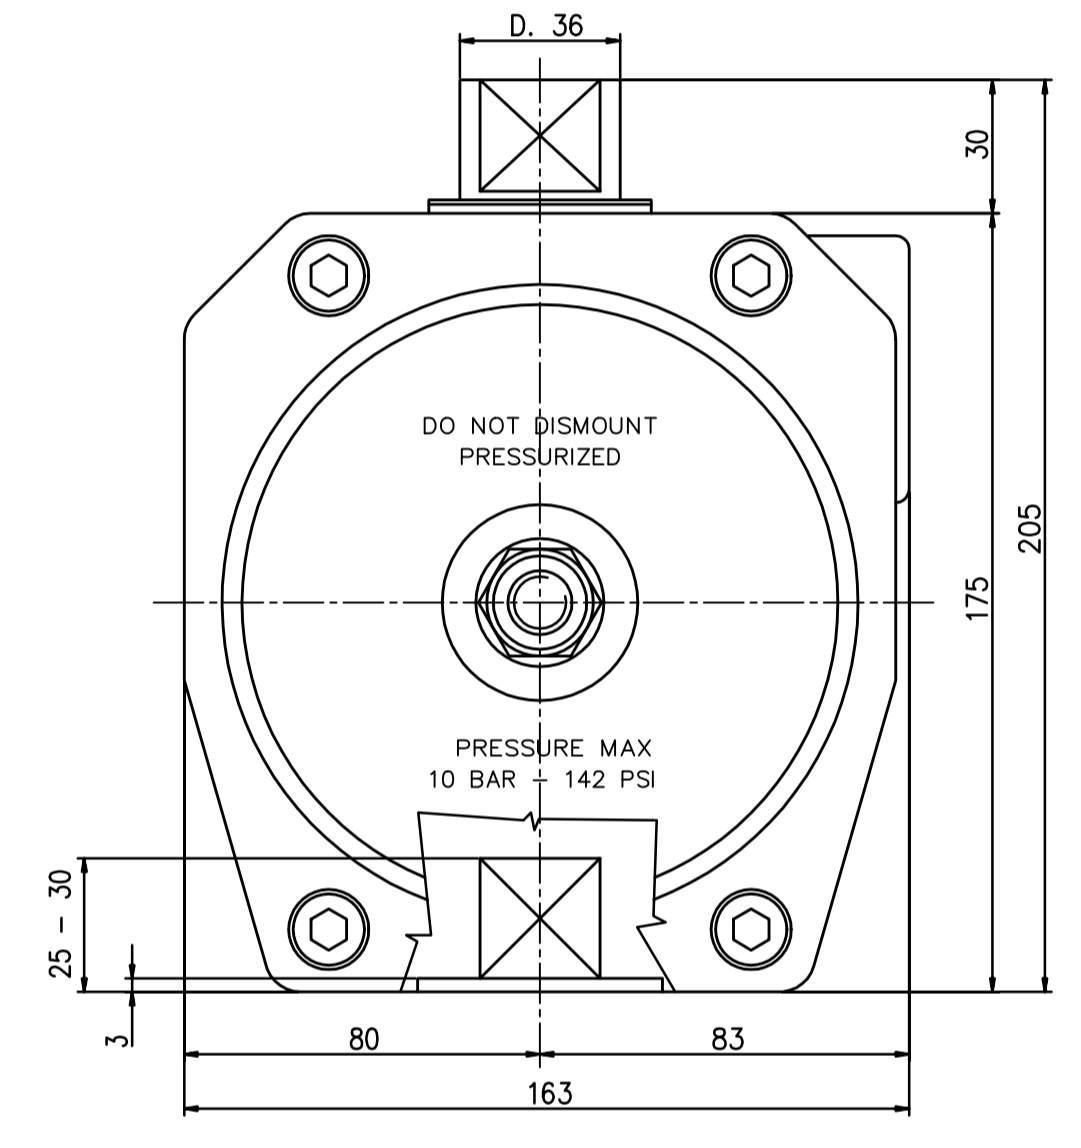

IF IN DOUBT ASK!

DO NOT SCALE PRINT!

DRAWING TO BS 8888

<small>THIS DRAWING IS CONFIDENTIAL AND IS NOT TO BE REPRODUCED WITHOUT THE WRITTEN CONSENT OF Actuated Valve Supplies Limited</small>						
TITLE CH-air MODEL A-145 PNEUMATIC ACTUATOR - ALUMINIUM						
STOCK CODE CH-AIR-A-145-CAD				DIM ARE mm		
				SCALE 1:1.7		
CH-AIR-A-145-CAD						
DRAWING NUMBER				SHEET 1 OF 1		