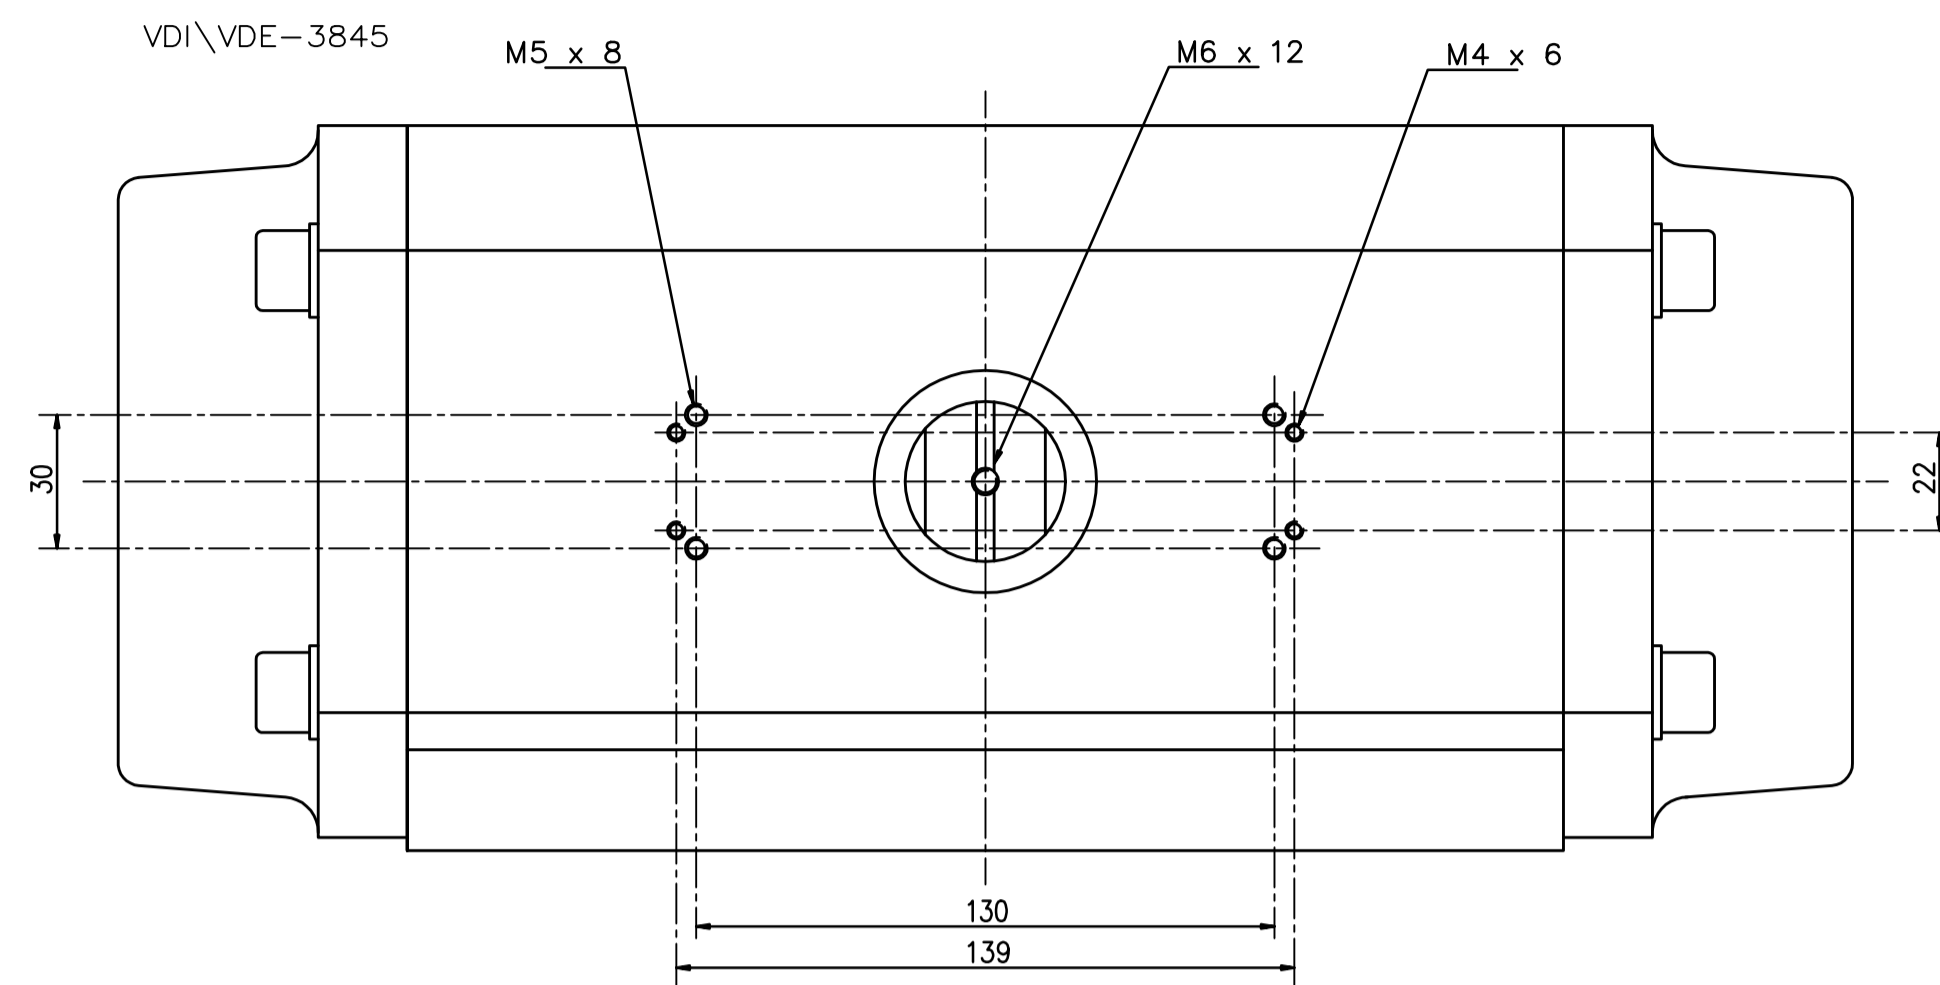

IF IN DOUBT ASK!

DO NOT SCALE PRINT!

DRAWING TO BS 8888

THIS DRAWING IS CONFIDENTIAL AND IS NOT TO BE REPRODUCED WITHOUT THE WRITTEN CONSENT OF Actuated Valve Supplies Limited

TITLE CH-air MODEL A-145 PNEUMATIC ACTUATOR - ALUMINIUM

STOCK CODE	DIM ARE mm
CH-AIR-A-145-CAD	SCALE 1:1.7

JRM	HMM	SBW	NEW		30.08.17
APPROVED BY	CHECKED BY	DRAWN BY	ISSUE	CHANGE NO.	DATE
CH-AIR-A-145-CAD					
DRAWING NUMBER					SHEET 1 OF 1

JRM	HMM	SBW	NEW		30.08.17
APPROVED BY	CHECKED BY	DRAWN BY	ISSUE	CHANGE NO.	DATE
CH-AIR-A-145-CAD					
DRAWING NUMBER					SHEET 1 OF 1