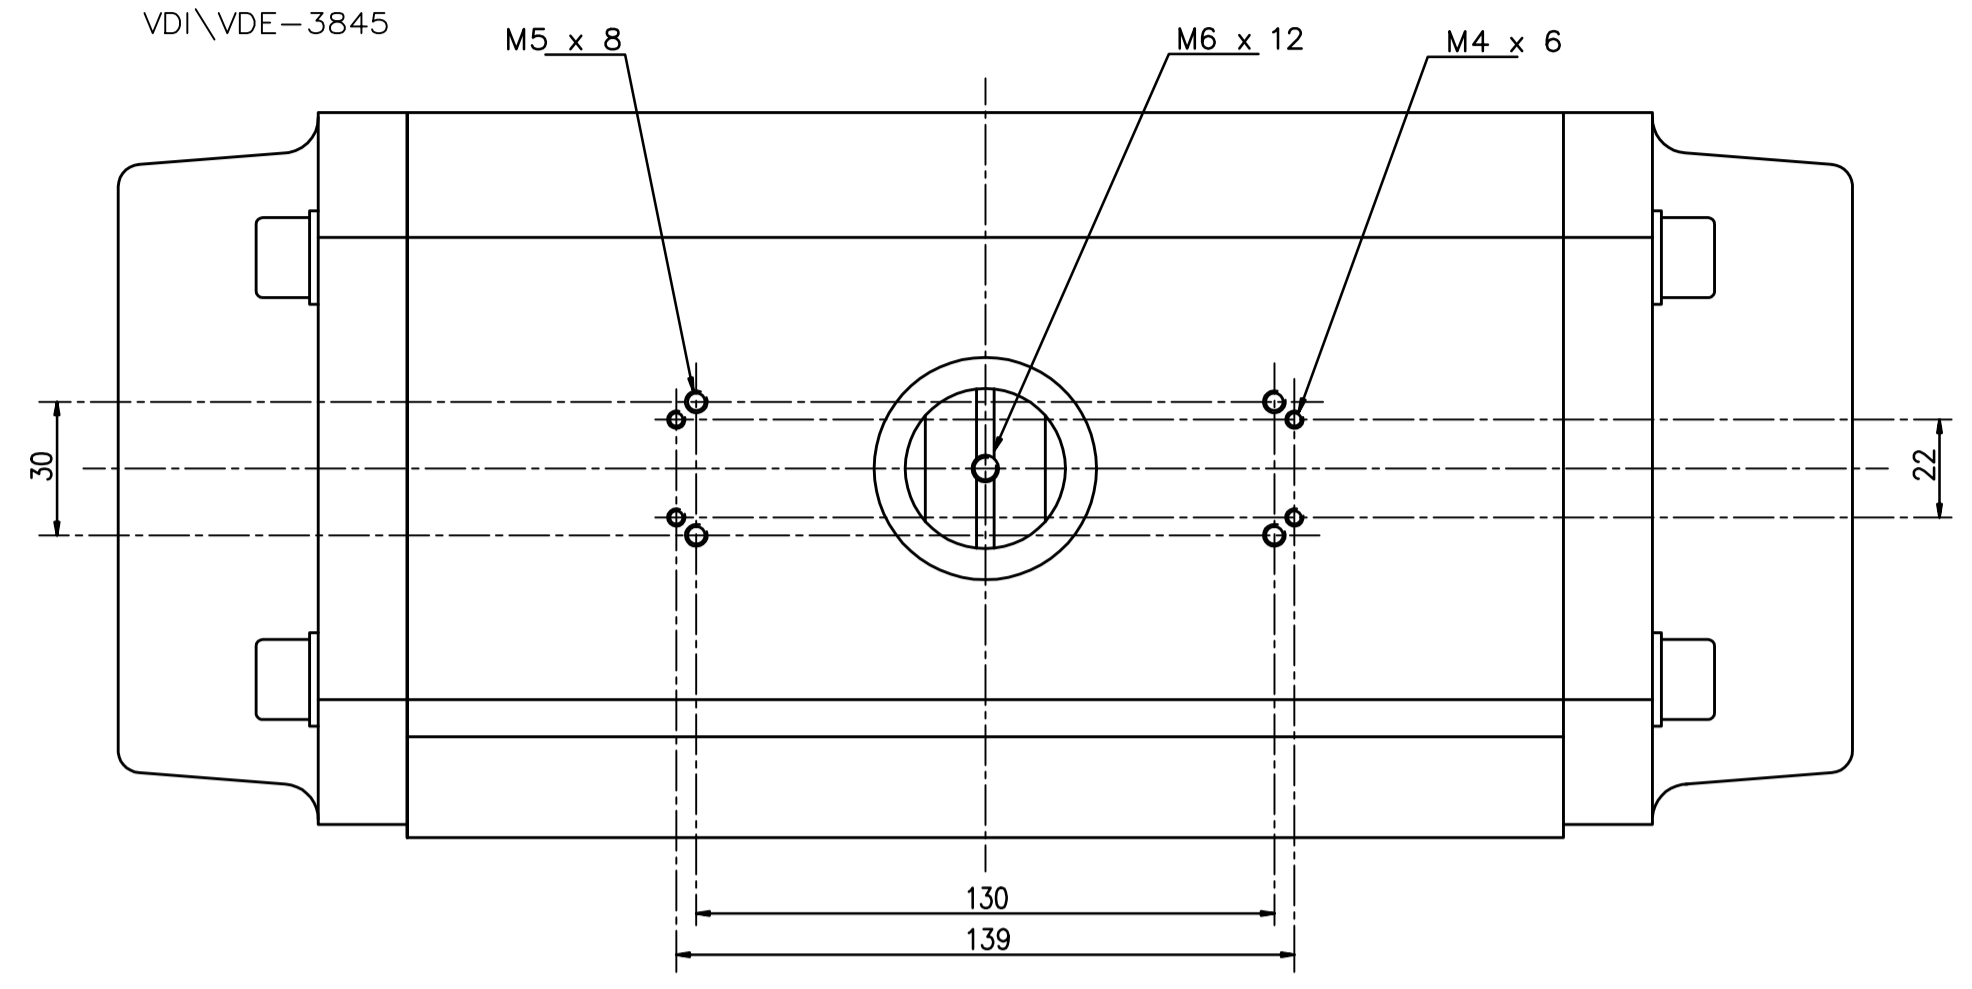

IF IN DOUBT ASK!

DO NOT SCALE PRINT!

DRAWING TO BS 8888

<small>THIS DRAWING IS CONFIDENTIAL AND IS NOT TO BE REPRODUCED WITHOUT THE WRITTEN CONSENT OF Actuated Valve Supplies Limited</small>						
TITLE CH-air MODEL A-145 PNEUMATIC ACTUATOR - ALUMINIUM						
STOCK CODE CH-AIR-A-145-CAD				DIM ARE mm		
				SCALE 1:1.7		
CH-AIR-A-145-CAD						
DRAWING NUMBER				SHEET 1 OF 1		