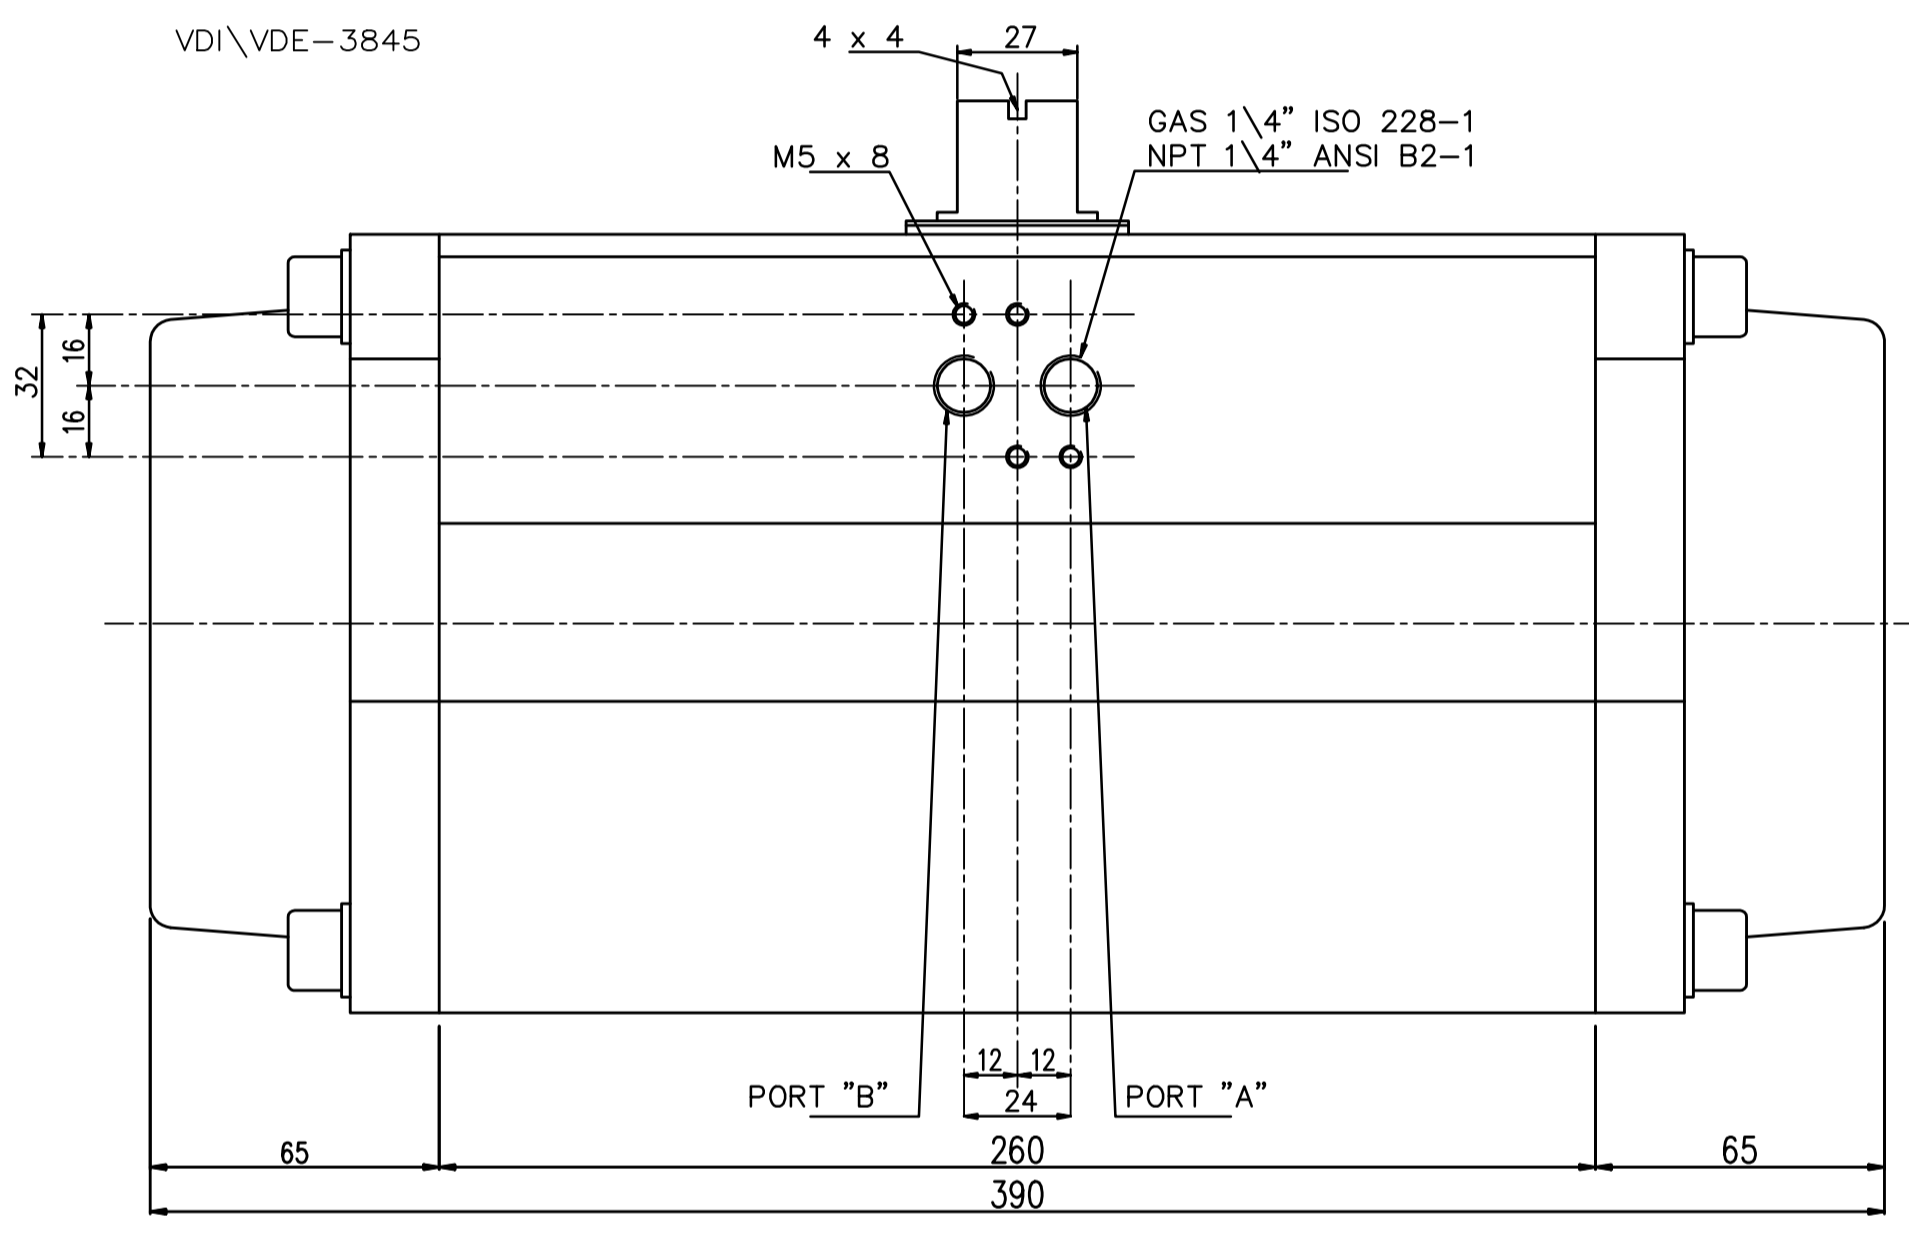

IF IN DOUBT ASK!

DO NOT SCALE PRINT!

DRAWING TO BS 8888

<small>THIS DRAWING IS CONFIDENTIAL AND IS NOT TO BE REPRODUCED WITHOUT THE WRITTEN CONSENT OF Actuated Valve Supplies Limited</small>						
TITLE CH-air MODEL A-145 PNEUMATIC ACTUATOR - ALUMINIUM						
STOCK CODE CH-AIR-A-145-CAD				DIM ARE mm		
				SCALE 1:1.7		
CH-AIR-A-145-CAD						
DRAWING NUMBER				SHEET 1 OF 1		