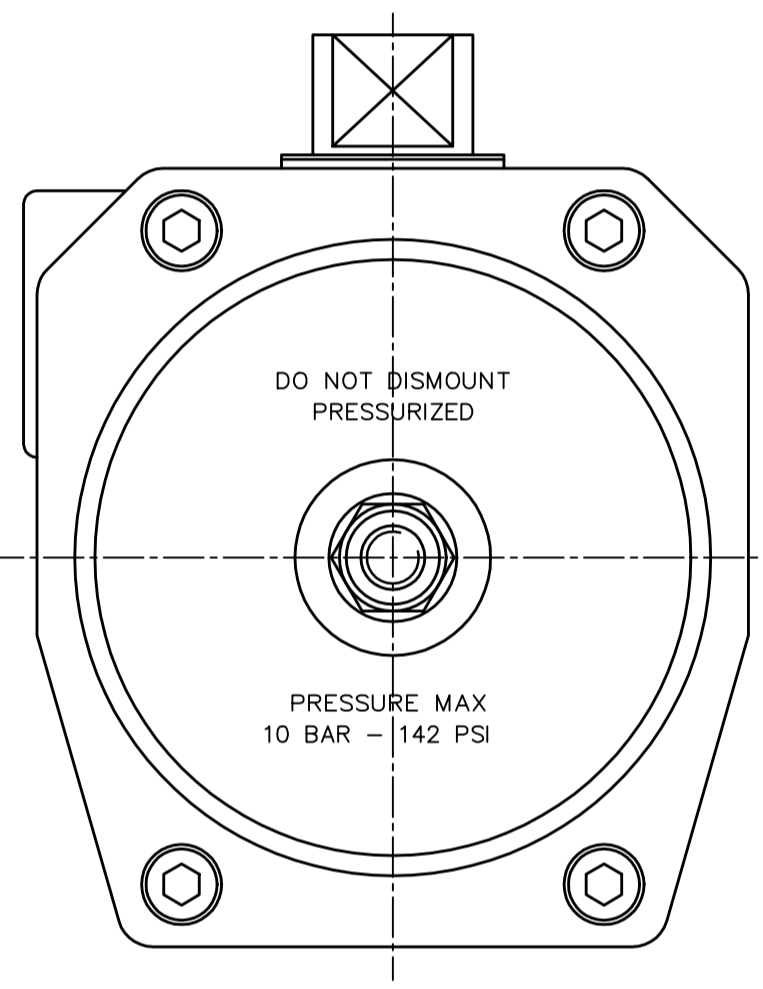

IF IN DOUBT ASK!

DO NOT SCALE PRINT!

DRAWING TO BS 8888

<small>THIS DRAWING IS CONFIDENTIAL AND IS NOT TO BE REPRODUCED WITHOUT THE WRITTEN CONSENT OF Actuated Valve Supplies Limited</small>						
TITLE CH-air MODEL A-145 PNEUMATIC ACTUATOR - ALUMINIUM						
STOCK CODE CH-AIR-A-145-CAD				DIM ARE mm		
				SCALE 1:1.7		
CH-AIR-A-145-CAD						
DRAWING NUMBER				SHEET 1 OF 1		