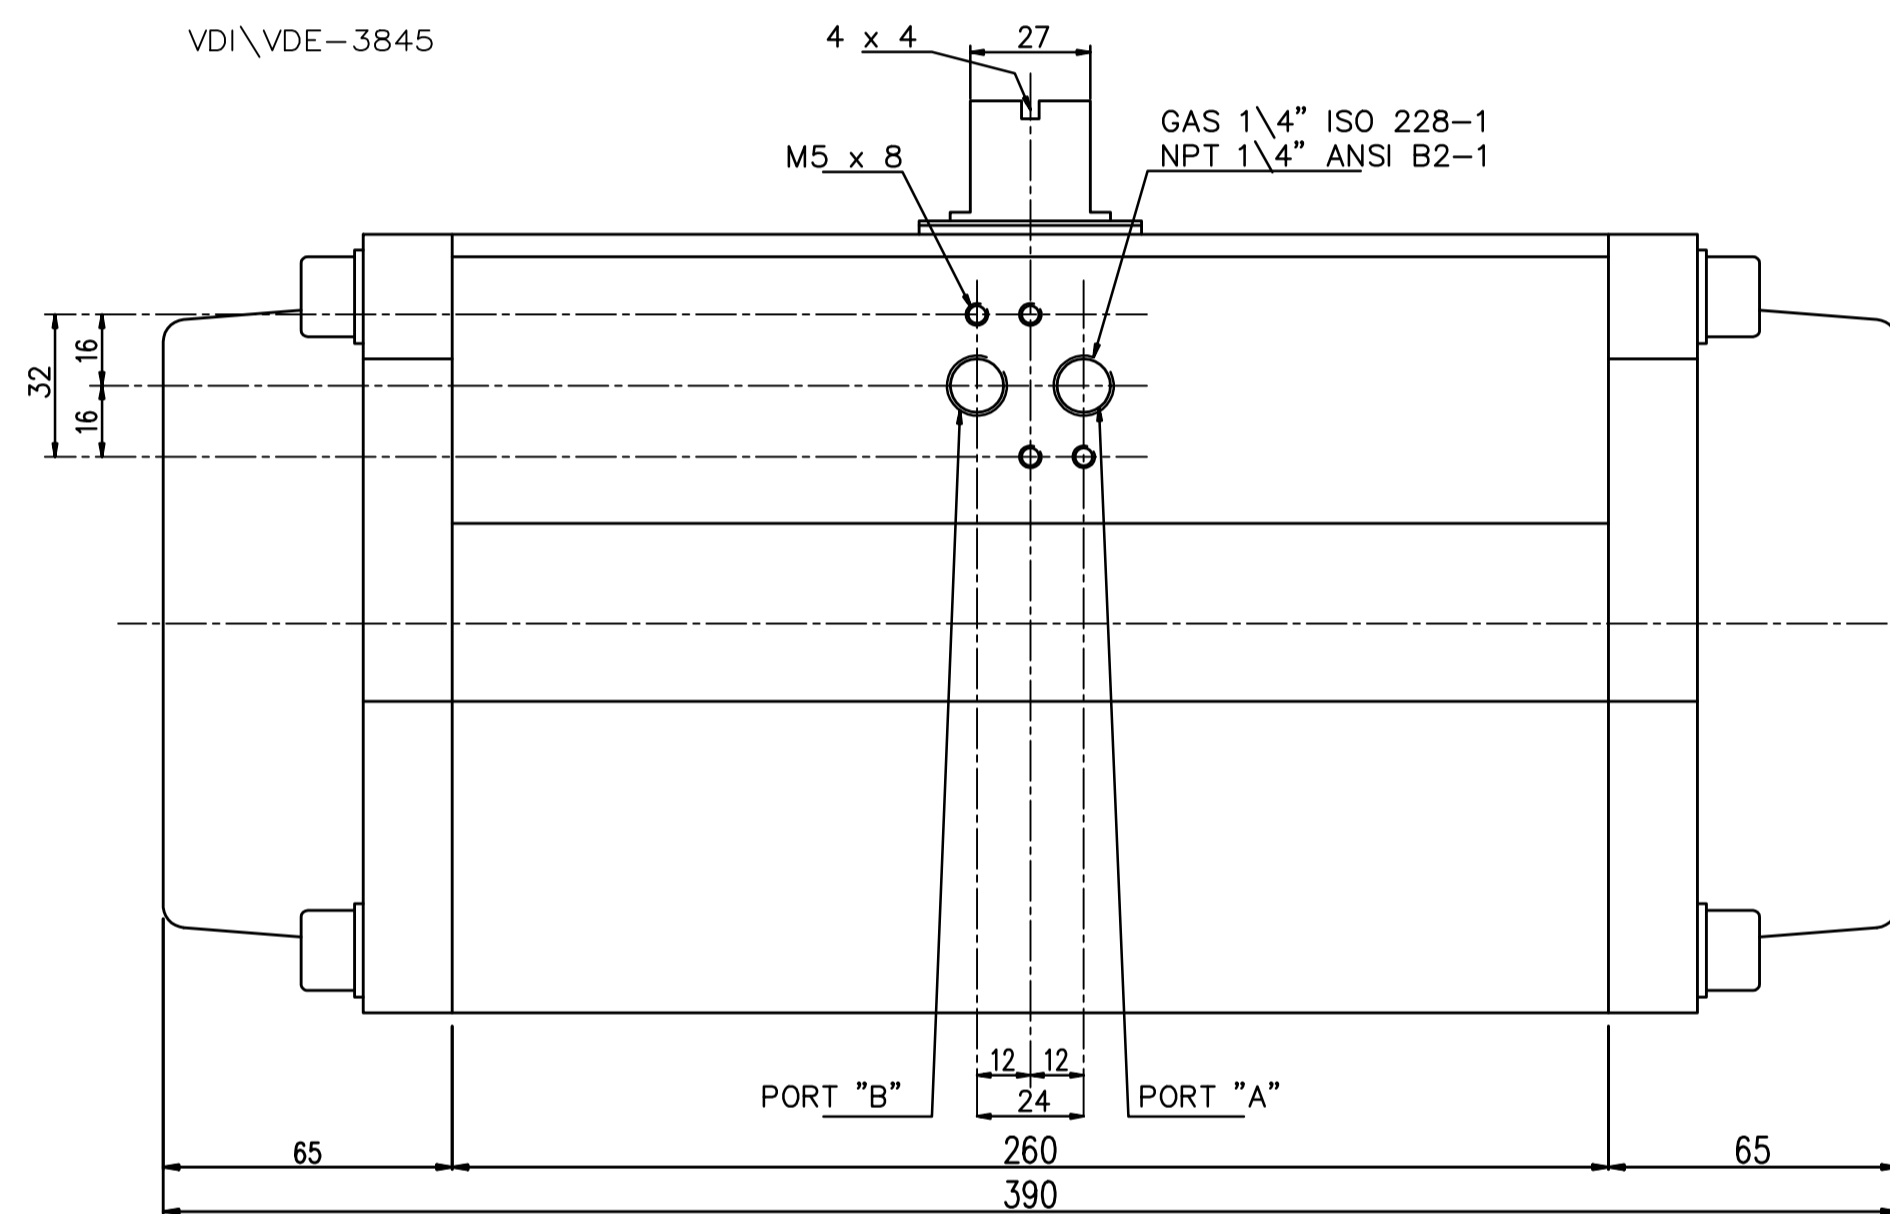

IF IN DOUBT ASK!

DO NOT SCALE PRINT!

DRAWING TO BS 8888

THIS DRAWING IS CONFIDENTIAL AND IS NOT TO BE REPRODUCED WITHOUT THE WRITTEN CONSENT OF Actuated Valve Supplies Limited

TITLE CH-air MODEL A-145 PNEUMATIC ACTUATOR - ALUMINIUM

STOCK CODE	DIM ARE mm
CH-AIR-A-145-CAD	SCALE 1:1.7

JRM	HMM	SBW	NEW		30.08.17
APPROVED BY	CHECKED BY	DRAWN BY	ISSUE	CHANGE NO.	DATE
CH-AIR-A-145-CAD					
DRAWING NUMBER					SHEET 1 OF 1

JRM	HMM	SBW	NEW		30.08.17
APPROVED BY	CHECKED BY	DRAWN BY	ISSUE	CHANGE NO.	DATE
CH-AIR-A-145-CAD					
DRAWING NUMBER					SHEET 1 OF 1