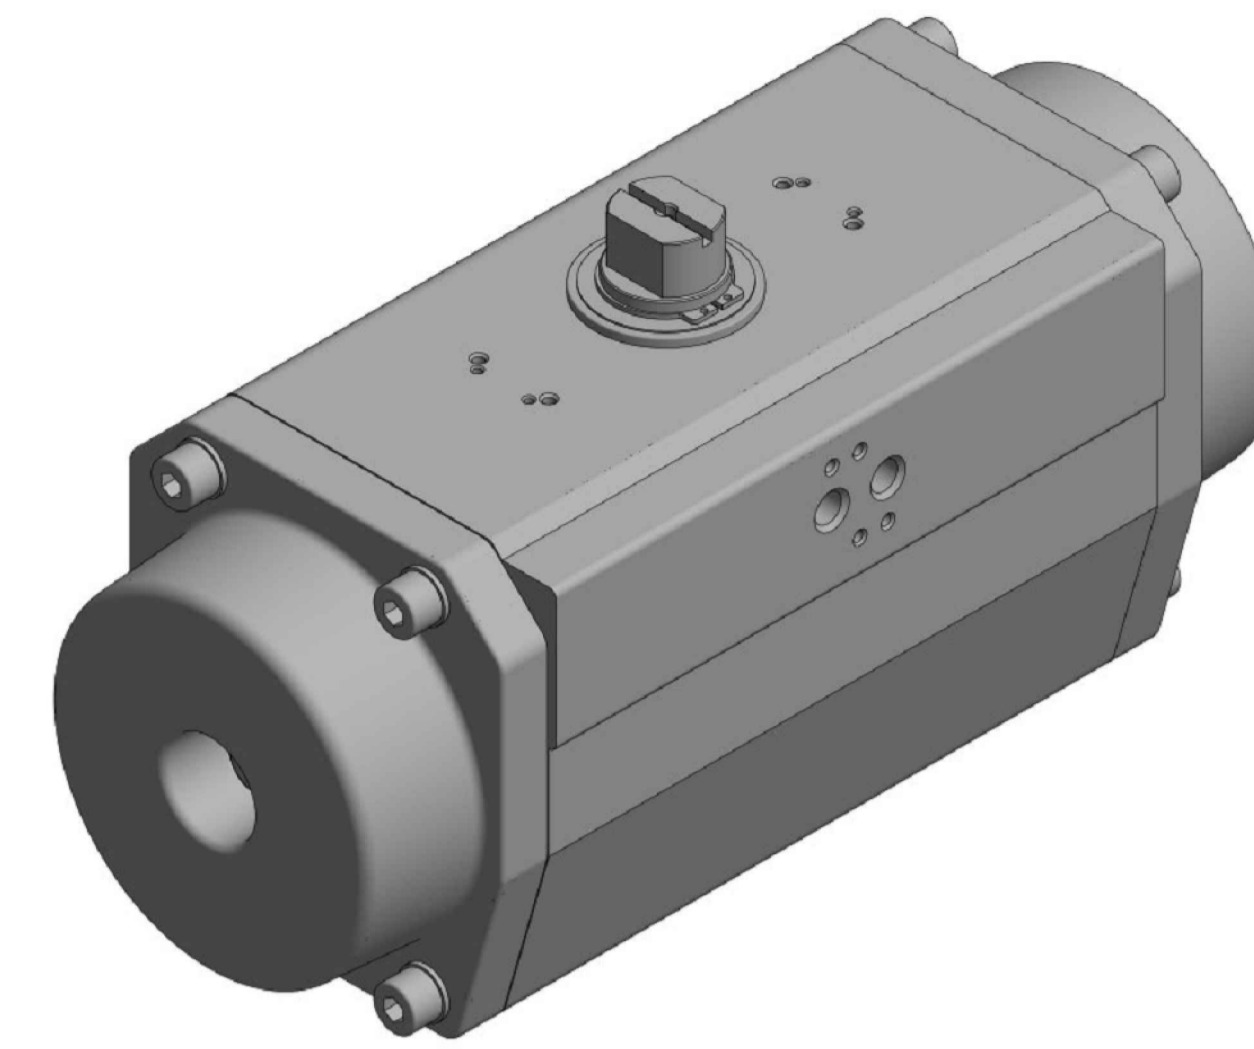

IF IN DOUBT ASK!

DO NOT SCALE PRINT!

DRAWING TO BS 8888

THIS DRAWING IS CONFIDENTIAL AND IS NOT TO BE REPRODUCED WITHOUT THE WRITTEN CONSENT OF Actuated Valve Supplies Limited

TITLE CH-air MODEL A-145 PNEUMATIC ACTUATOR - ALUMINIUM

STOCK CODE	DIM ARE mm
CH-AIR-A-145-CAD	SCALE 1:1.7

JRM	HMM	SBW	NEW		30.08.17
APPROVED BY	CHECKED BY	DRAWN BY	ISSUE	CHANGE NO.	DATE
CH-AIR-A-145-CAD					
DRAWING NUMBER					SHEET 1 OF 1

JRM	HMM	SBW	NEW		30.08.17
APPROVED BY	CHECKED BY	DRAWN BY	ISSUE	CHANGE NO.	DATE
CH-AIR-A-145-CAD					
DRAWING NUMBER					SHEET 1 OF 1