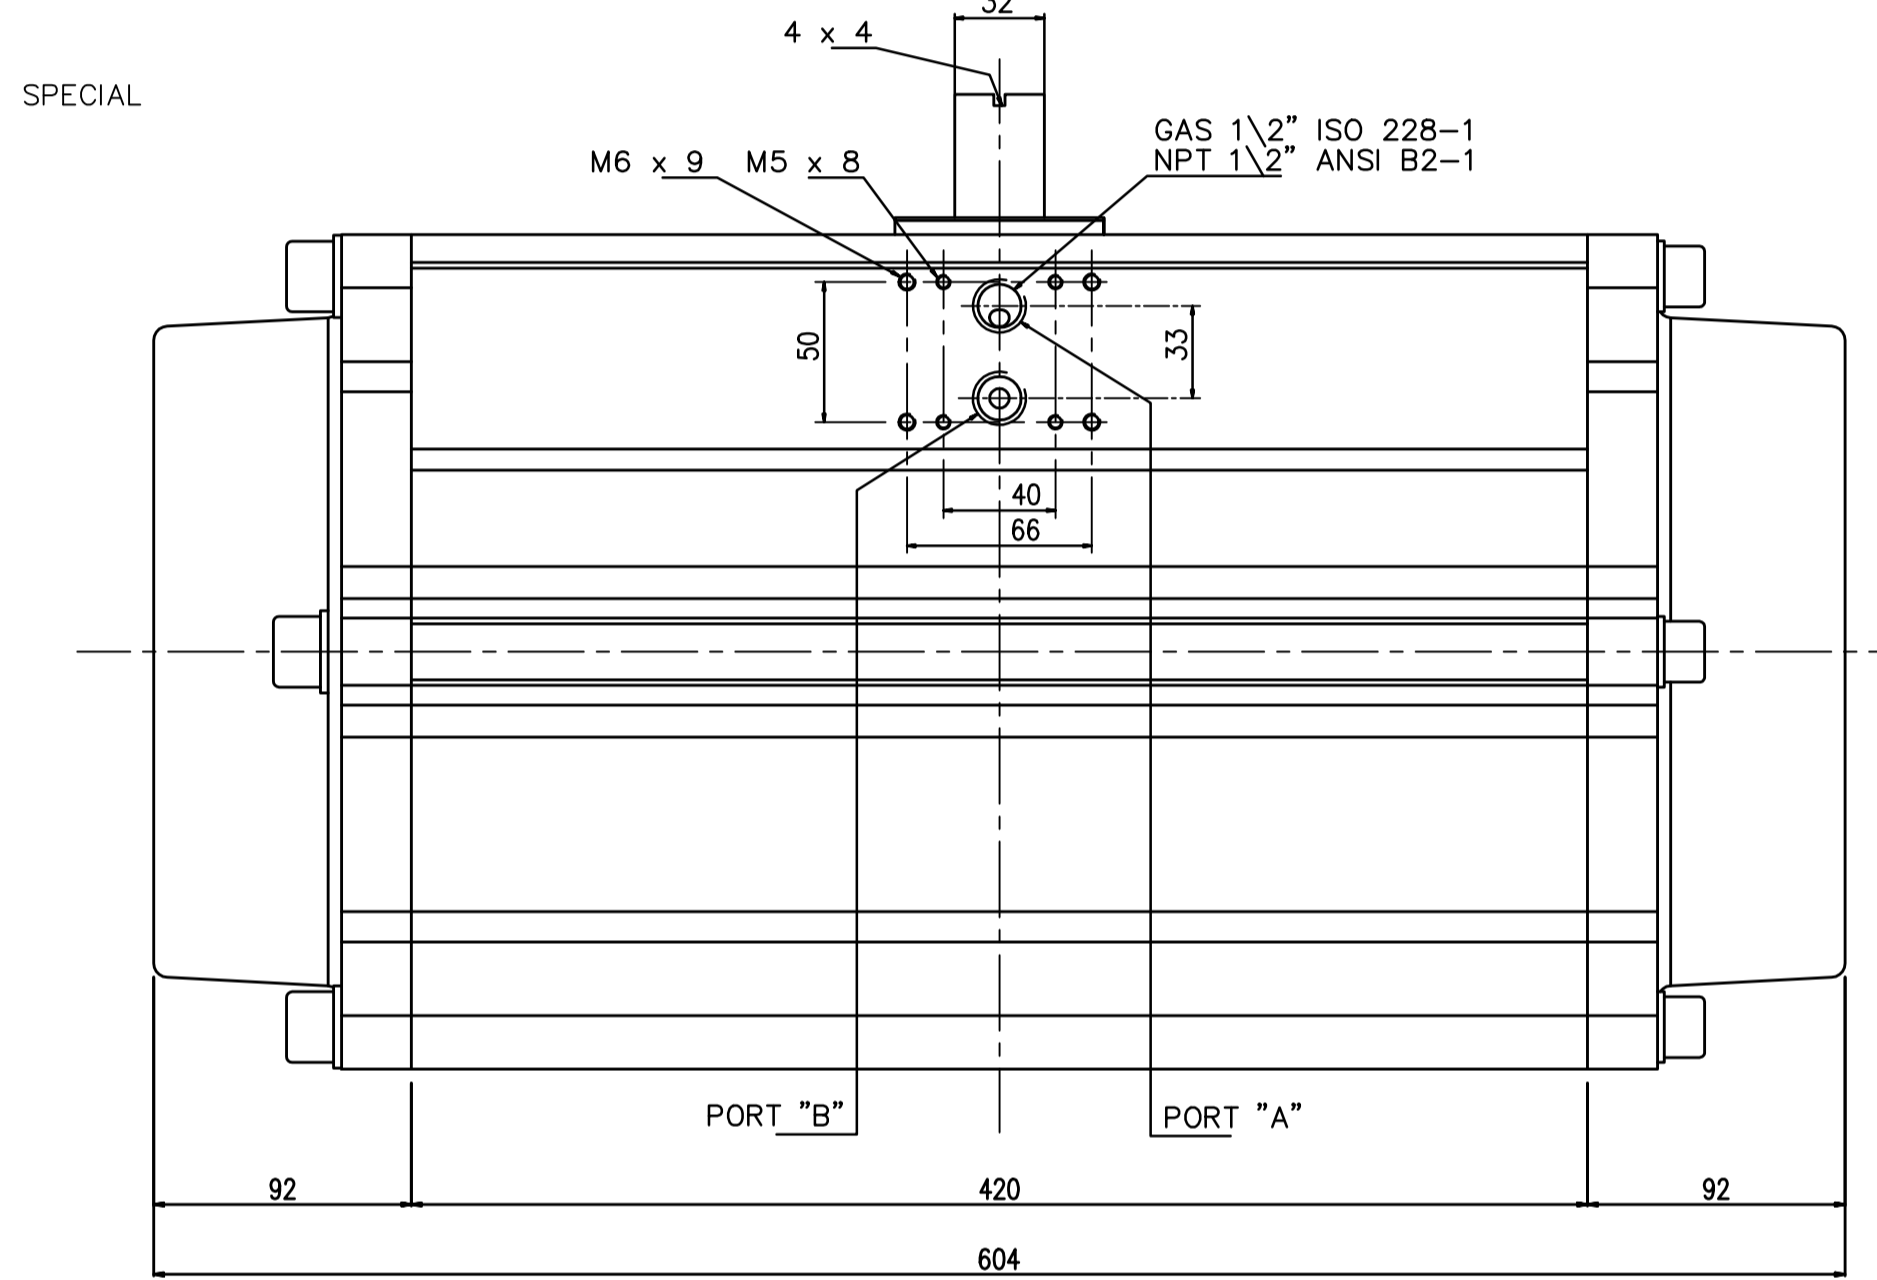

IF IN DOUBT ASK!

DO NOT SCALE PRINT!

DRAWING TO BS 8888

<small>THIS DRAWING IS CONFIDENTIAL AND IS NOT TO BE REPRODUCED WITHOUT THE WRITTEN CONSENT OF Actuated Valve Supplies Limited</small>						
<b>TITLE</b> CH-air MODEL A-240 PNEUMATIC ACTUATOR - ALUMINIUM						
<b>STOCK CODE</b> CH-AIR-A-240-CAD				<b>DIM ARE</b> mm		
<b>DRAWING NUMBER</b> CH-AIR-A-240-CAD				<b>SCALE</b> 1:2.7		
<b>APPROVED BY</b> JRM	<b>CHECKED BY</b> HMM	<b>DRAWN BY</b> SBW	<b>ISSUE</b> NEW	<b>CHANGE NO.</b>	<b>DATE</b> 30.08.17	<b>SHEET</b> 1 OF 2