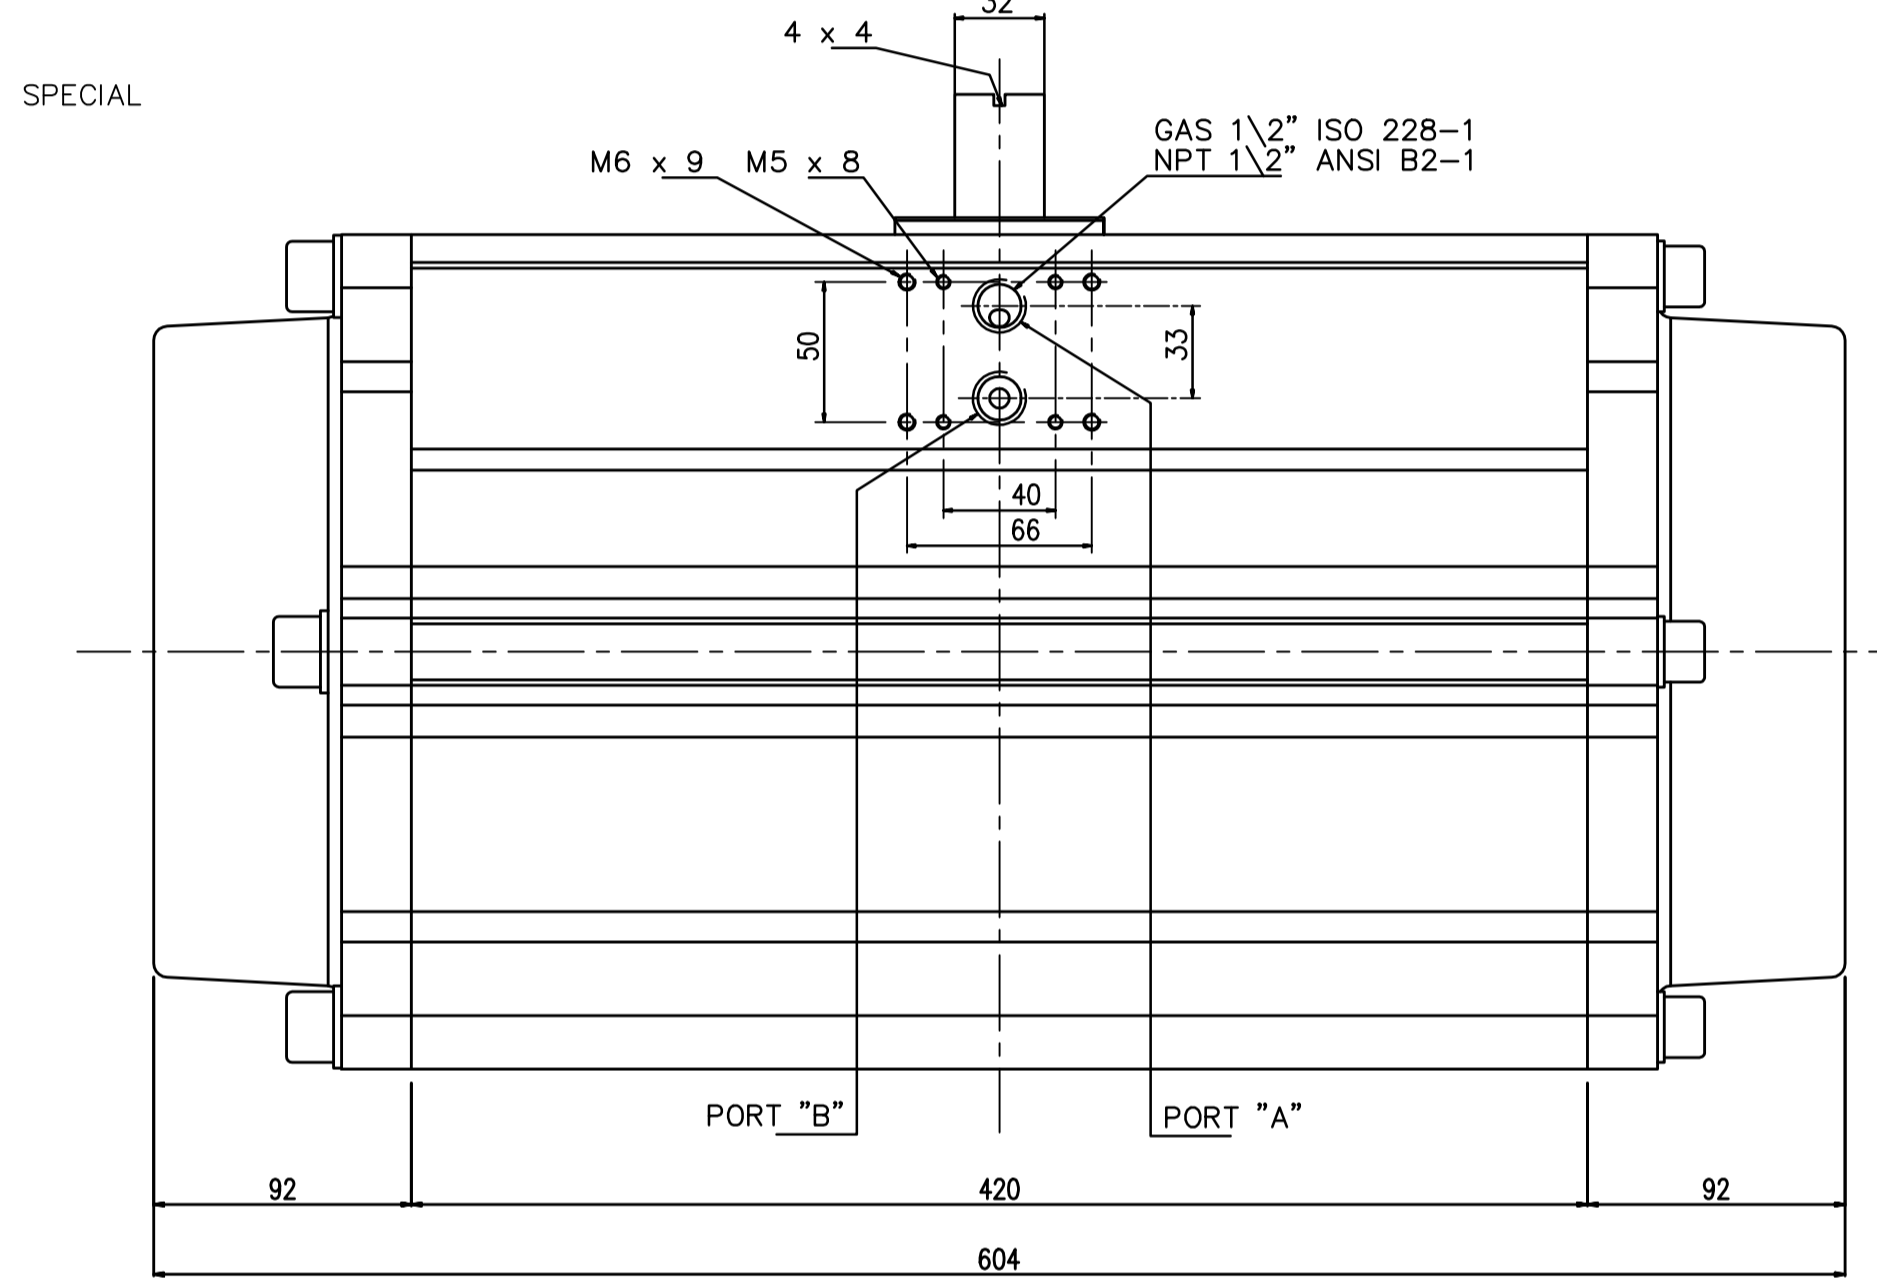

IF IN DOUBT ASK!

DO NOT SCALE PRINT!

DRAWING TO BS 8888

<small>THIS DRAWING IS CONFIDENTIAL AND IS NOT TO BE REPRODUCED WITHOUT THE WRITTEN CONSENT OF Actuated Valve Supplies Limited</small>						
TITLE CH-air MODEL A-240 PNEUMATIC ACTUATOR - ALUMINIUM						
STOCK CODE CH-AIR-A-240-CAD				DIM ARE mm		
DRAWING NUMBER CH-AIR-A-240-CAD				SCALE 1:2.7		
APPROVED BY JRM	CHECKED BY HMM	DRAWN BY SBW	ISSUE NEW	CHANGE NO.	DATE 30.08.17	SHEET 1 OF 2