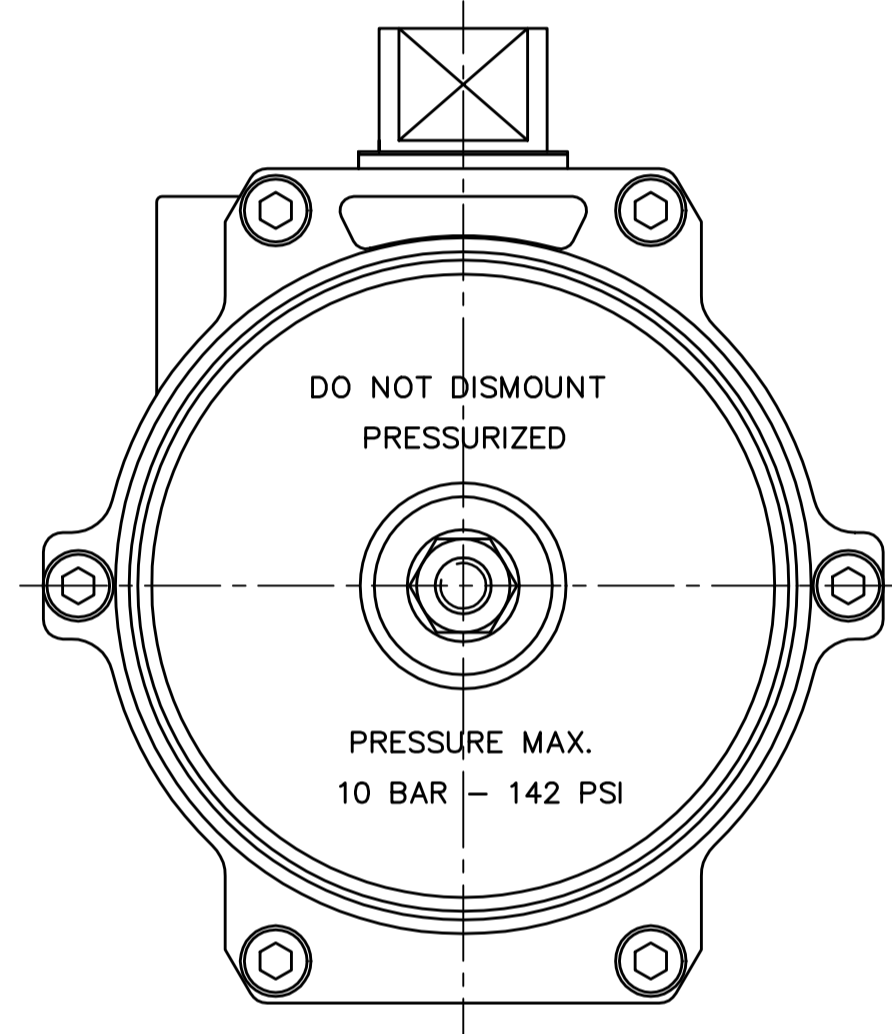

IF IN DOUBT ASK!

DO NOT SCALE PRINT!

DRAWING TO BS 8888

<small>THIS DRAWING IS CONFIDENTIAL AND IS NOT TO BE REPRODUCED WITHOUT THE WRITTEN CONSENT OF Actuated Valve Supplies Limited</small>						
<b>TITLE</b> CH-air MODEL A-240 PNEUMATIC ACTUATOR - ALUMINIUM						
<b>STOCK CODE</b> CH-AIR-A-240-CAD				<b>DIM ARE</b> mm		
<b>DRAWING NUMBER</b> CH-AIR-A-240-CAD				<b>SCALE</b> 1:2.7		
<b>APPROVED BY</b> JRM	<b>CHECKED BY</b> HMM	<b>DRAWN BY</b> SBW	<b>ISSUE</b> NEW	<b>CHANGE NO.</b>	<b>DATE</b> 30.08.17	<b>SHEET</b> 1 OF 2