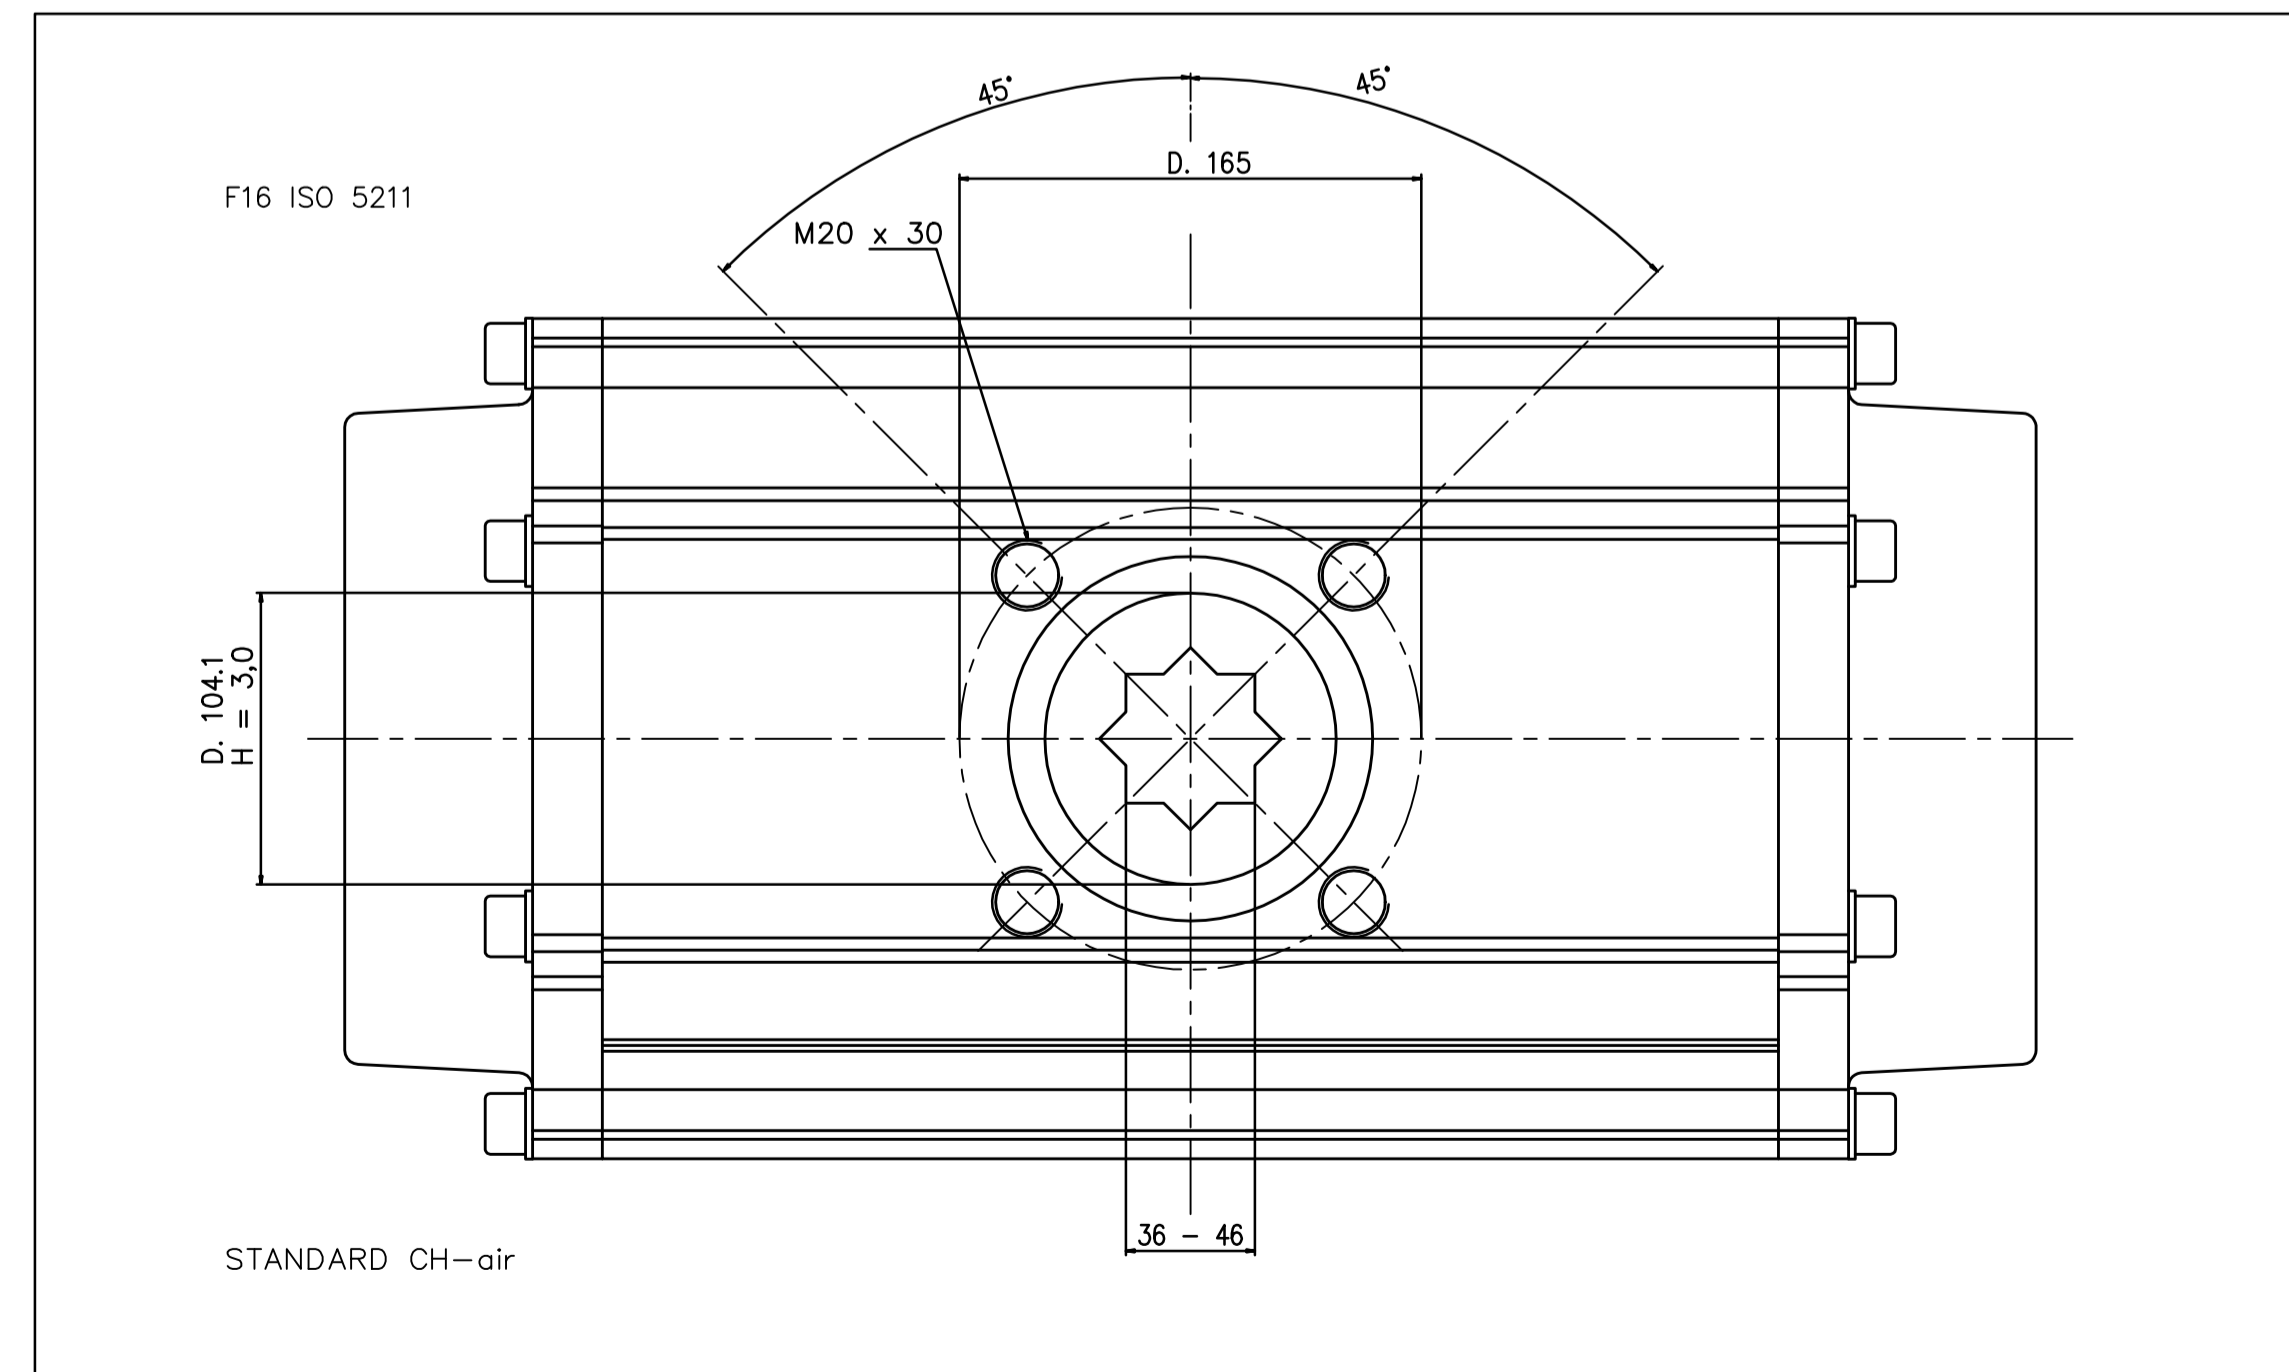

IF IN DOUBT ASK!

DO NOT SCALE PRINT!

DRAWING TO BS 8888

<small>THIS DRAWING IS CONFIDENTIAL AND IS NOT TO BE REPRODUCED WITHOUT THE WRITTEN CONSENT OF Actuated Valve Supplies Limited</small>						
TITLE CH-air MODEL A-240 PNEUMATIC ACTUATOR - ALUMINIUM						
STOCK CODE CH-AIR-A-240-CAD				DIM ARE mm		
DRAWING NUMBER CH-AIR-A-240-CAD				SCALE 1:2.7		
APPROVED BY JRM	CHECKED BY HMM	DRAWN BY SBW	ISSUE NEW	CHANGE NO.	DATE 30.08.17	SHEET 1 OF 2