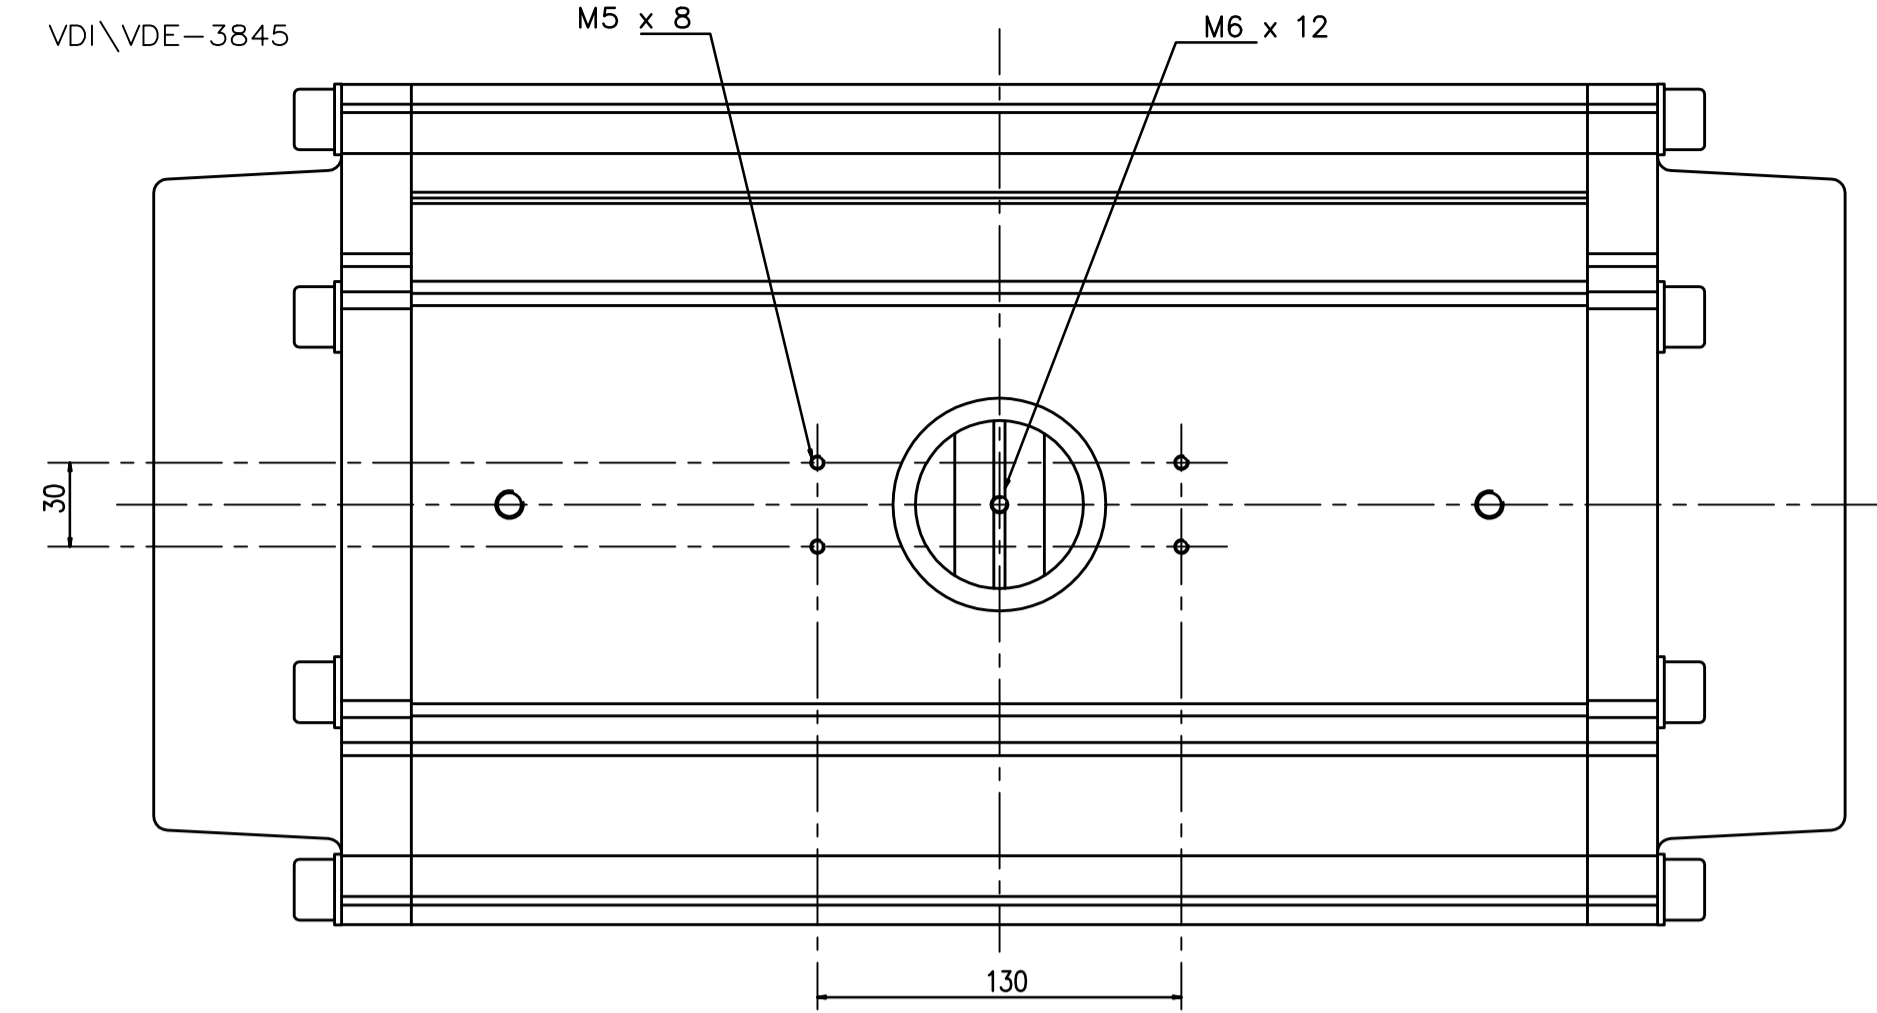

IF IN DOUBT ASK!

DO NOT SCALE PRINT!

DRAWING TO BS 8888

<small>THIS DRAWING IS CONFIDENTIAL AND IS NOT TO BE REPRODUCED WITHOUT THE WRITTEN CONSENT OF Actuated Valve Supplies Limited</small>						
TITLE CH-air MODEL A-240 PNEUMATIC ACTUATOR - ALUMINIUM						
STOCK CODE CH-AIR-A-240-CAD				DIM ARE mm		
DRAWING NUMBER CH-AIR-A-240-CAD				SCALE 1:2.7		
APPROVED BY JRM	CHECKED BY HMM	DRAWN BY SBW	ISSUE NEW	CHANGE NO.	DATE 30.08.17	SHEET 1 OF 2