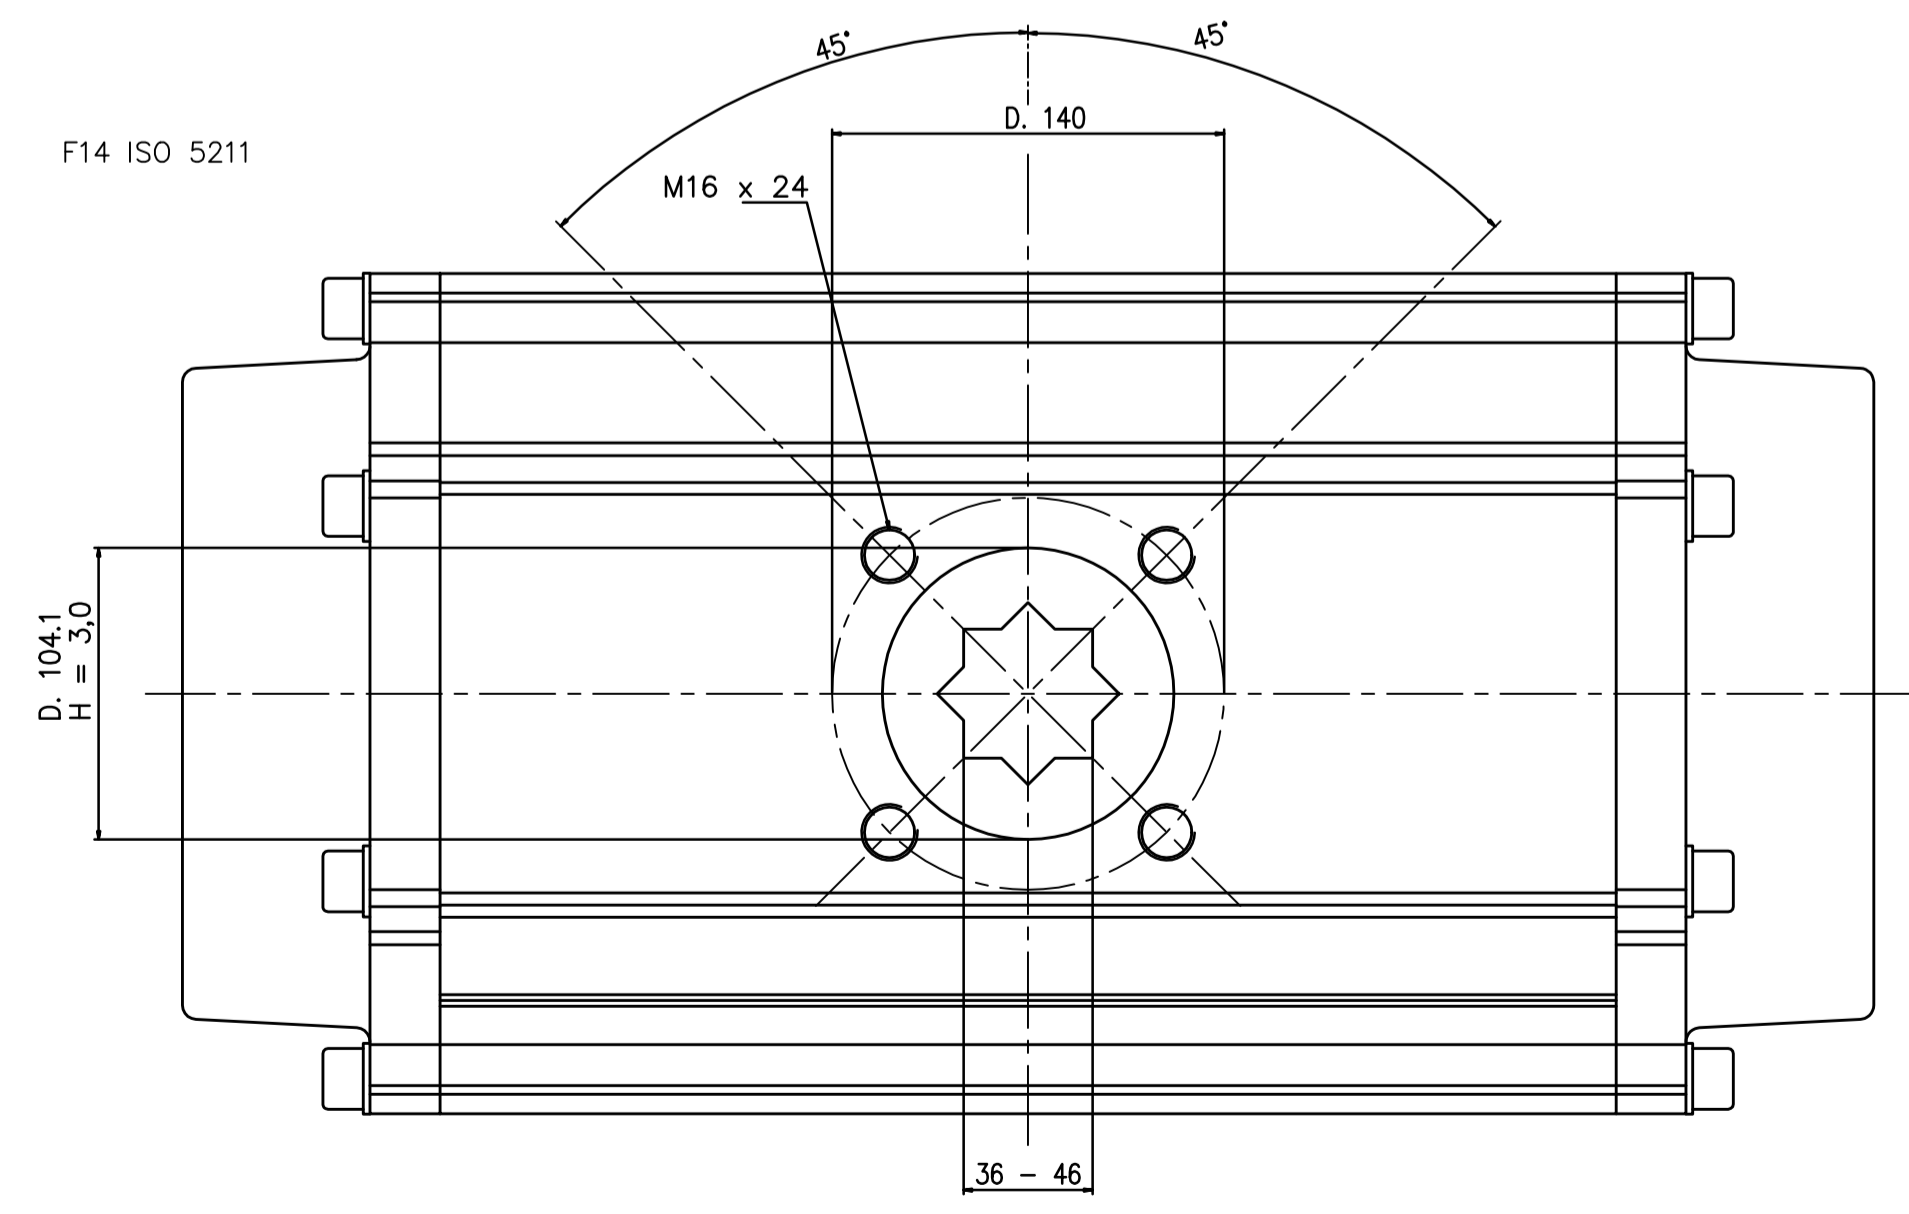

IF IN DOUBT ASK!

DO NOT SCALE PRINT!

DRAWING TO BS 8888

<small>THIS DRAWING IS CONFIDENTIAL AND IS NOT TO BE REPRODUCED WITHOUT THE WRITTEN CONSENT OF Actuated Valve Supplies Limited</small>						
<b>TITLE</b> CH-air MODEL A-240 PNEUMATIC ACTUATOR - ALUMINIUM						
<b>STOCK CODE</b> CH-AIR-A-240-CAD				<b>DIM ARE</b> mm		
<b>DRAWING NUMBER</b> CH-AIR-A-240-CAD				<b>SCALE</b> 1:2.7		
<b>APPROVED BY</b> JRM	<b>CHECKED BY</b> HMM	<b>DRAWN BY</b> SBW	<b>ISSUE</b> NEW	<b>CHANGE NO.</b>	<b>DATE</b> 30.08.17	<b>SHEET</b> 1 OF 2