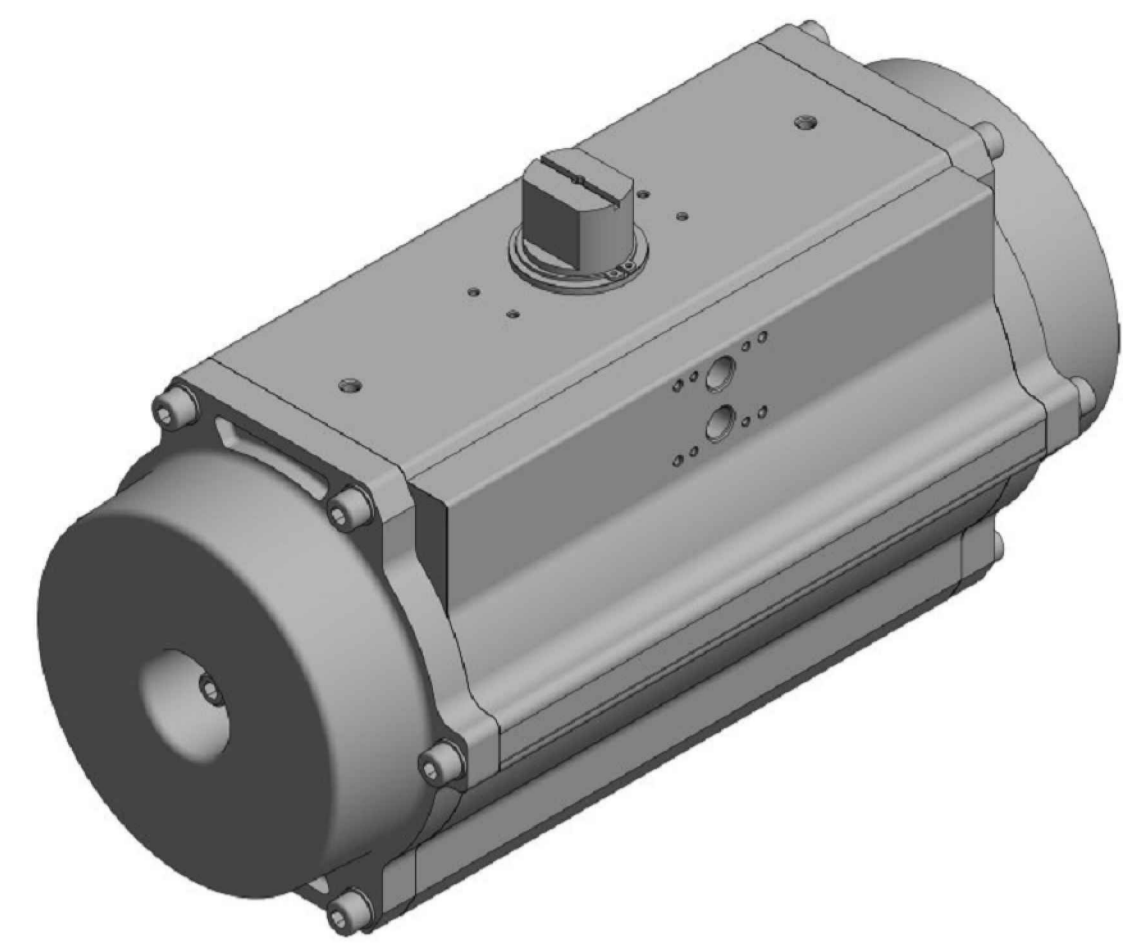

IF IN DOUBT ASK!

DO NOT SCALE PRINT!

DRAWING TO BS 8888

<small>THIS DRAWING IS CONFIDENTIAL AND IS NOT TO BE REPRODUCED WITHOUT THE WRITTEN CONSENT OF Actuated Valve Supplies Limited</small>						
TITLE CH-air MODEL A-240 PNEUMATIC ACTUATOR - ALUMINIUM						
STOCK CODE CH-AIR-A-240-CAD				DIM ARE mm		
DRAWING NUMBER CH-AIR-A-240-CAD				SCALE 1:2.7		
APPROVED BY JRM	CHECKED BY HMM	DRAWN BY SBW	ISSUE NEW	CHANGE NO.	DATE 30.08.17	SHEET 1 OF 2