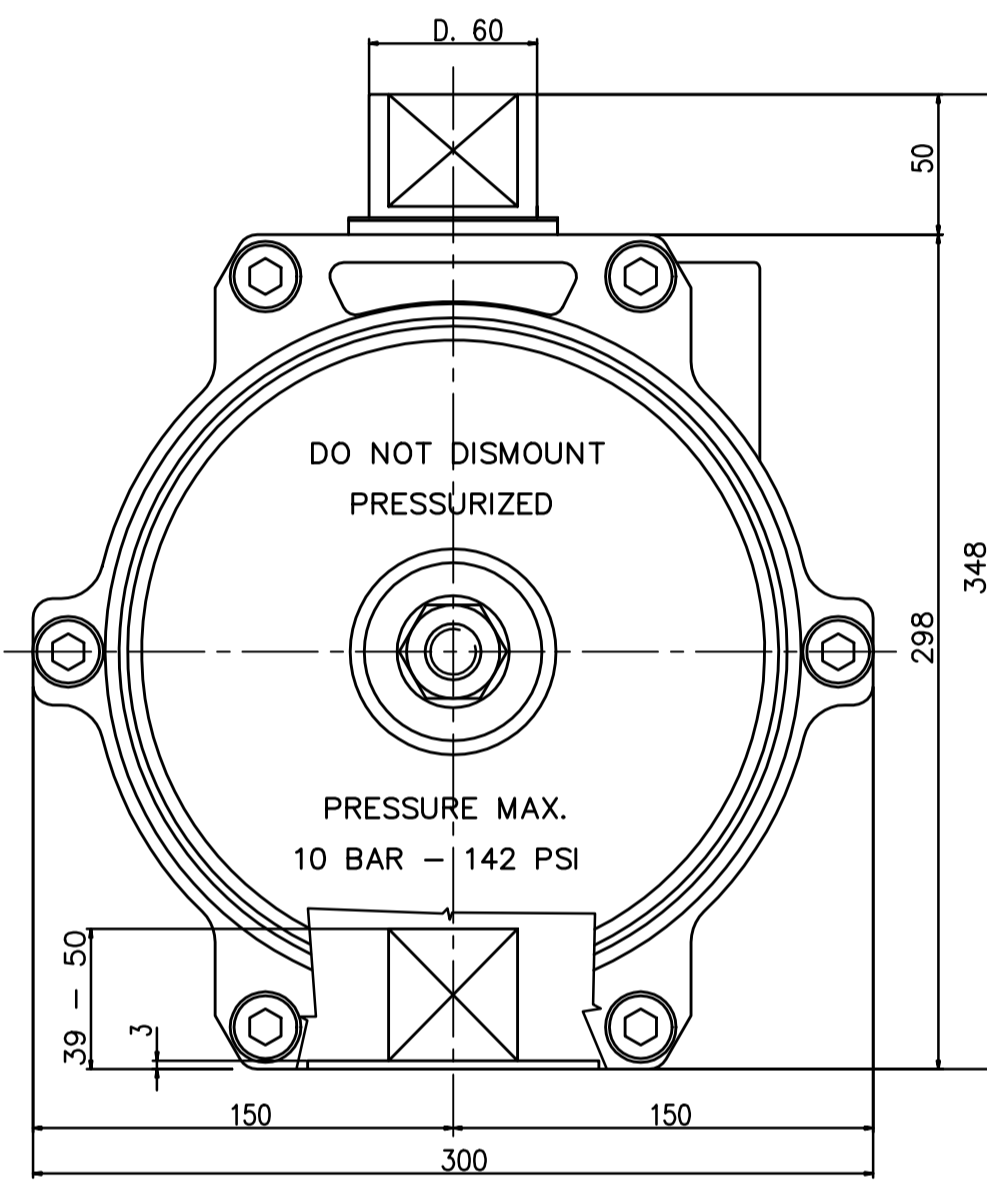

IF IN DOUBT ASK!

DO NOT SCALE PRINT!

DRAWING TO BS 8888

<small>THIS DRAWING IS CONFIDENTIAL AND IS NOT TO BE REPRODUCED WITHOUT THE WRITTEN CONSENT OF Actuated Valve Supplies Limited</small>						
TITLE CH-air MODEL A-240 PNEUMATIC ACTUATOR - ALUMINIUM						
STOCK CODE CH-AIR-A-240-CAD				DIM ARE mm		
DRAWING NUMBER CH-AIR-A-240-CAD				SCALE 1:2.7		
APPROVED BY JRM	CHECKED BY HMM	DRAWN BY SBW	ISSUE NEW	CHANGE NO.	DATE 30.08.17	SHEET 1 OF 2