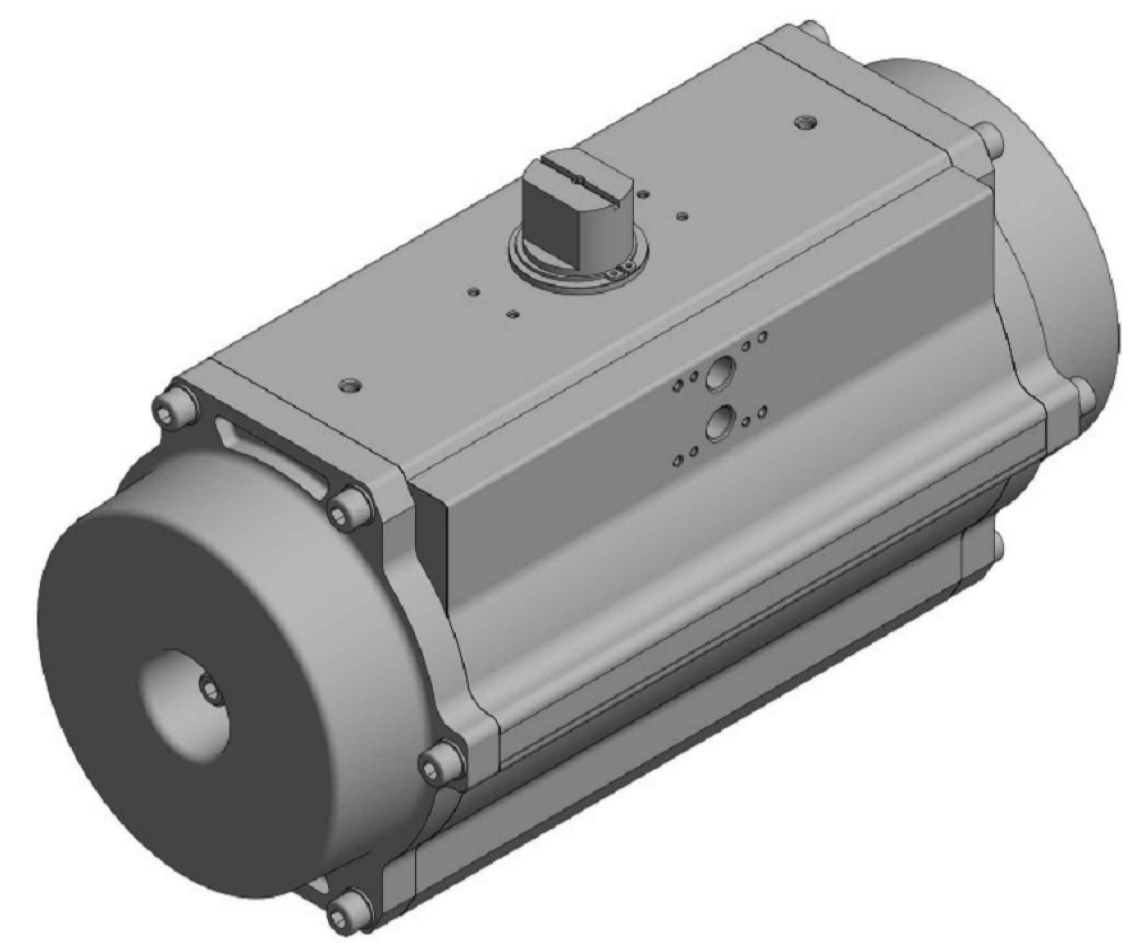

IF IN DOUBT ASK!

DO NOT SCALE PRINT!

DRAWING TO BS 8888

<small>THIS DRAWING IS CONFIDENTIAL AND IS NOT TO BE REPRODUCED WITHOUT THE WRITTEN CONSENT OF Actuated Valve Supplies Limited</small>						
<b>TITLE</b> CH-air MODEL A-240 PNEUMATIC ACTUATOR - ALUMINIUM						
<b>STOCK CODE</b> CH-AIR-A-240-CAD				<b>DIM ARE</b> mm		
<b>DRAWING NUMBER</b> CH-AIR-A-240-CAD				<b>SCALE</b> 1:2.7		
<b>APPROVED BY</b> JRM	<b>CHECKED BY</b> HMM	<b>DRAWN BY</b> SBW	<b>ISSUE</b> NEW	<b>CHANGE NO.</b>	<b>DATE</b> 30.08.17	<b>SHEET</b> 1 OF 2