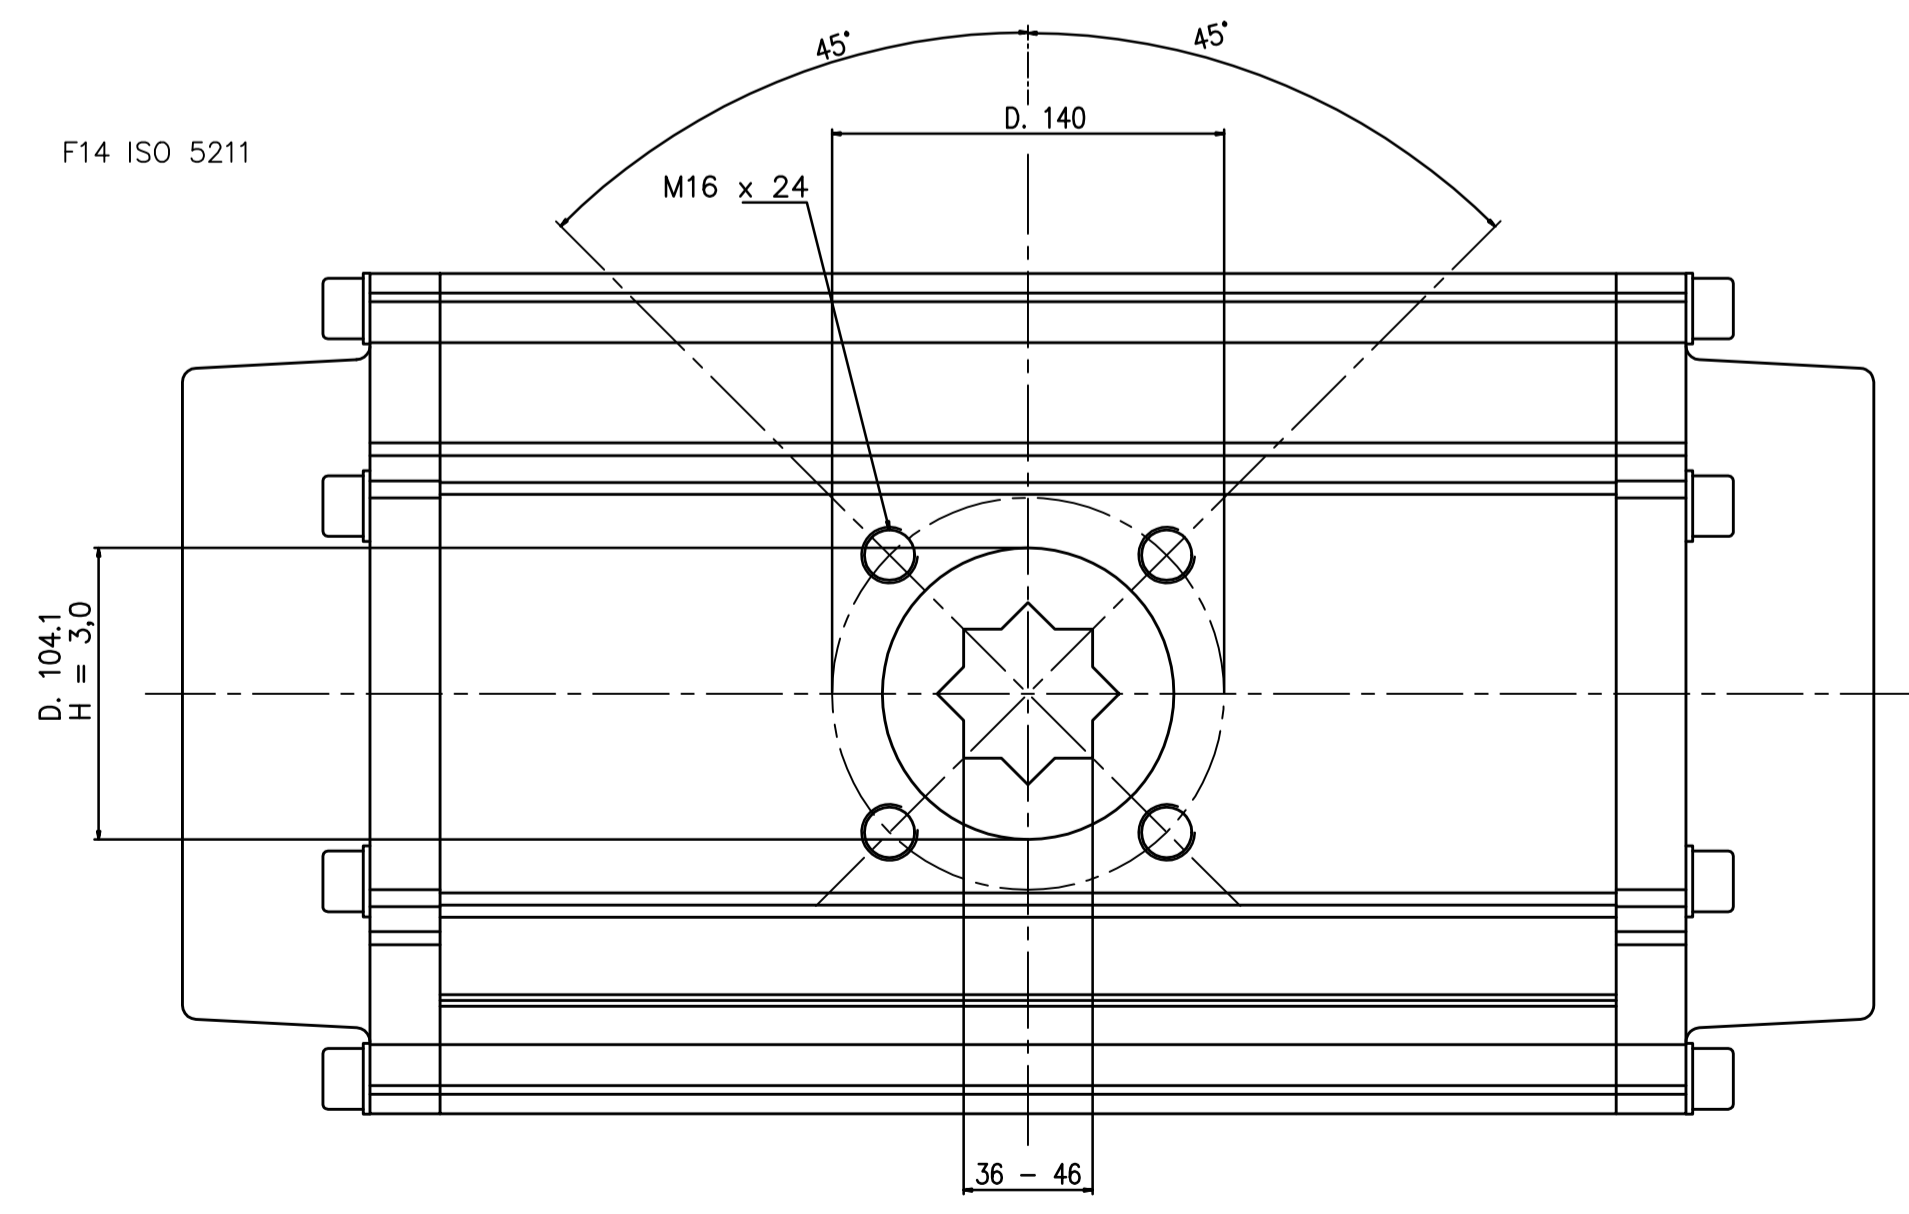

IF IN DOUBT ASK!

DO NOT SCALE PRINT!

DRAWING TO BS 8888

<small>THIS DRAWING IS CONFIDENTIAL AND IS NOT TO BE REPRODUCED WITHOUT THE WRITTEN CONSENT OF Actuated Valve Supplies Limited</small>						
TITLE CH-air MODEL A-240 PNEUMATIC ACTUATOR - ALUMINIUM						
STOCK CODE CH-AIR-A-240-CAD				DIM ARE mm		
DRAWING NUMBER CH-AIR-A-240-CAD				SCALE 1:2.7		
APPROVED BY JRM	CHECKED BY HMM	DRAWN BY SBW	ISSUE NEW	CHANGE NO.	DATE 30.08.17	SHEET 1 OF 2