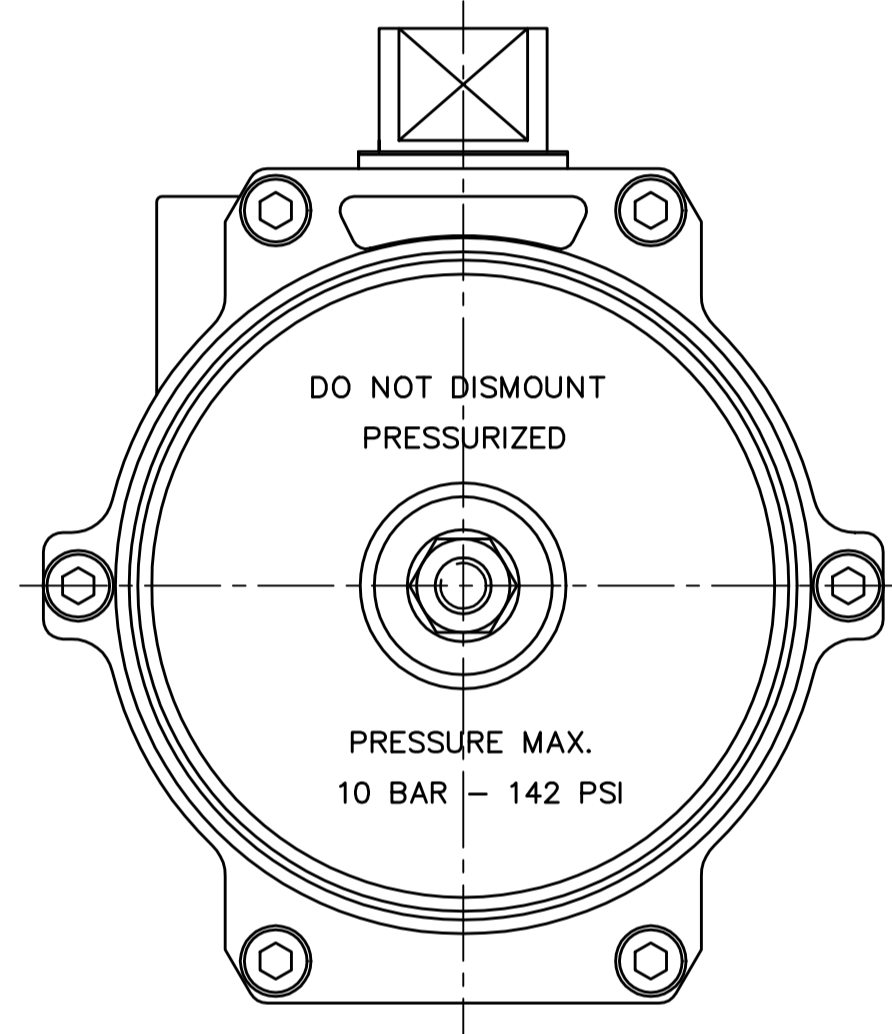

IF IN DOUBT ASK!

DO NOT SCALE PRINT!

DRAWING TO BS 8888

<small>THIS DRAWING IS CONFIDENTIAL AND IS NOT TO BE REPRODUCED WITHOUT THE WRITTEN CONSENT OF Actuated Valve Supplies Limited</small>						
TITLE CH-air MODEL A-240 PNEUMATIC ACTUATOR - ALUMINIUM						
STOCK CODE CH-AIR-A-240-CAD				DIM ARE mm		
DRAWING NUMBER CH-AIR-A-240-CAD				SCALE 1:2.7		
APPROVED BY JRM	CHECKED BY HMM	DRAWN BY SBW	ISSUE NEW	CHANGE NO.	DATE 30.08.17	SHEET 1 OF 2