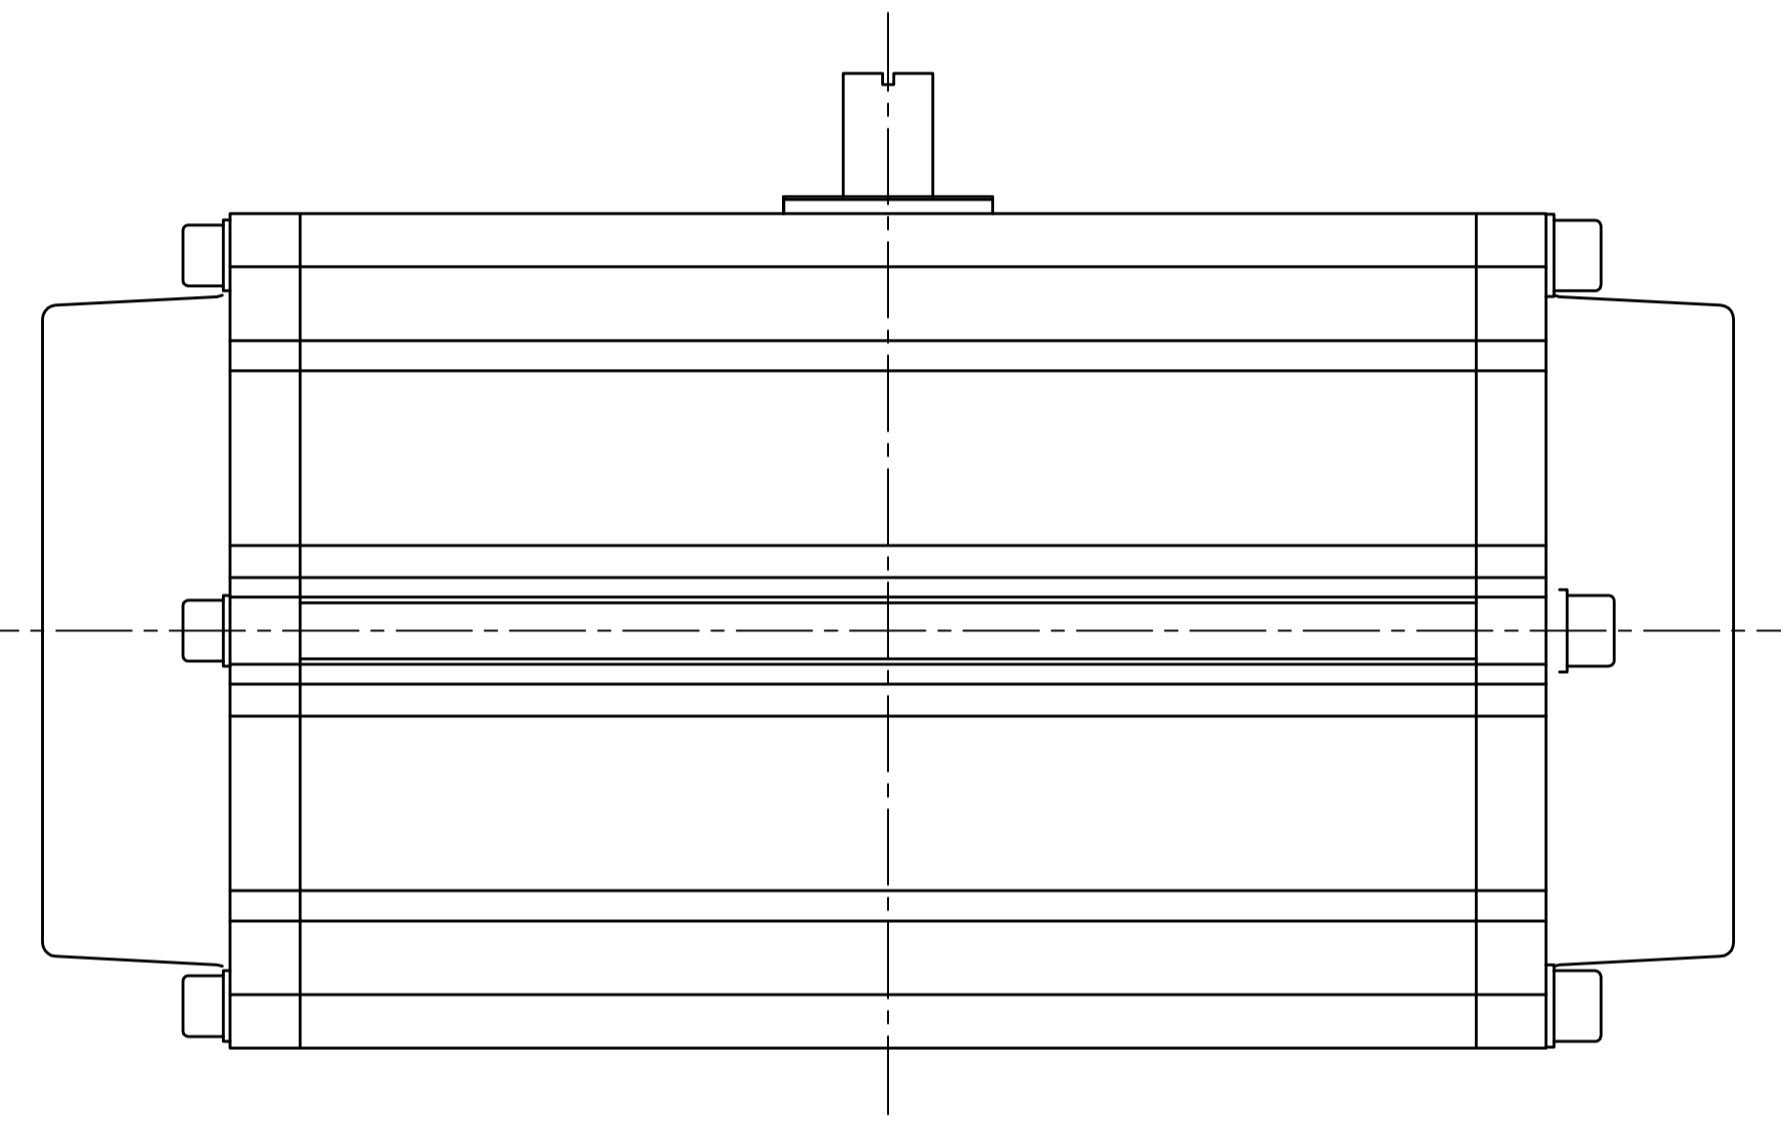

IF IN DOUBT ASK!

DO NOT SCALE PRINT!

DRAWING TO BS 8888

<small>THIS DRAWING IS CONFIDENTIAL AND IS NOT TO BE REPRODUCED WITHOUT THE WRITTEN CONSENT OF Actuated Valve Supplies Limited</small>						
<b>TITLE</b> CH-air MODEL A-240 PNEUMATIC ACTUATOR - ALUMINIUM						
<b>STOCK CODE</b> CH-AIR-A-240-CAD				<b>DIM ARE</b> mm		
<b>DRAWING NUMBER</b> CH-AIR-A-240-CAD				<b>SCALE</b> 1:2.7		
<b>APPROVED BY</b> JRM	<b>CHECKED BY</b> HMM	<b>DRAWN BY</b> SBW	<b>ISSUE</b> NEW	<b>CHANGE NO.</b>	<b>DATE</b> 30.08.17	<b>SHEET</b> 1 OF 2