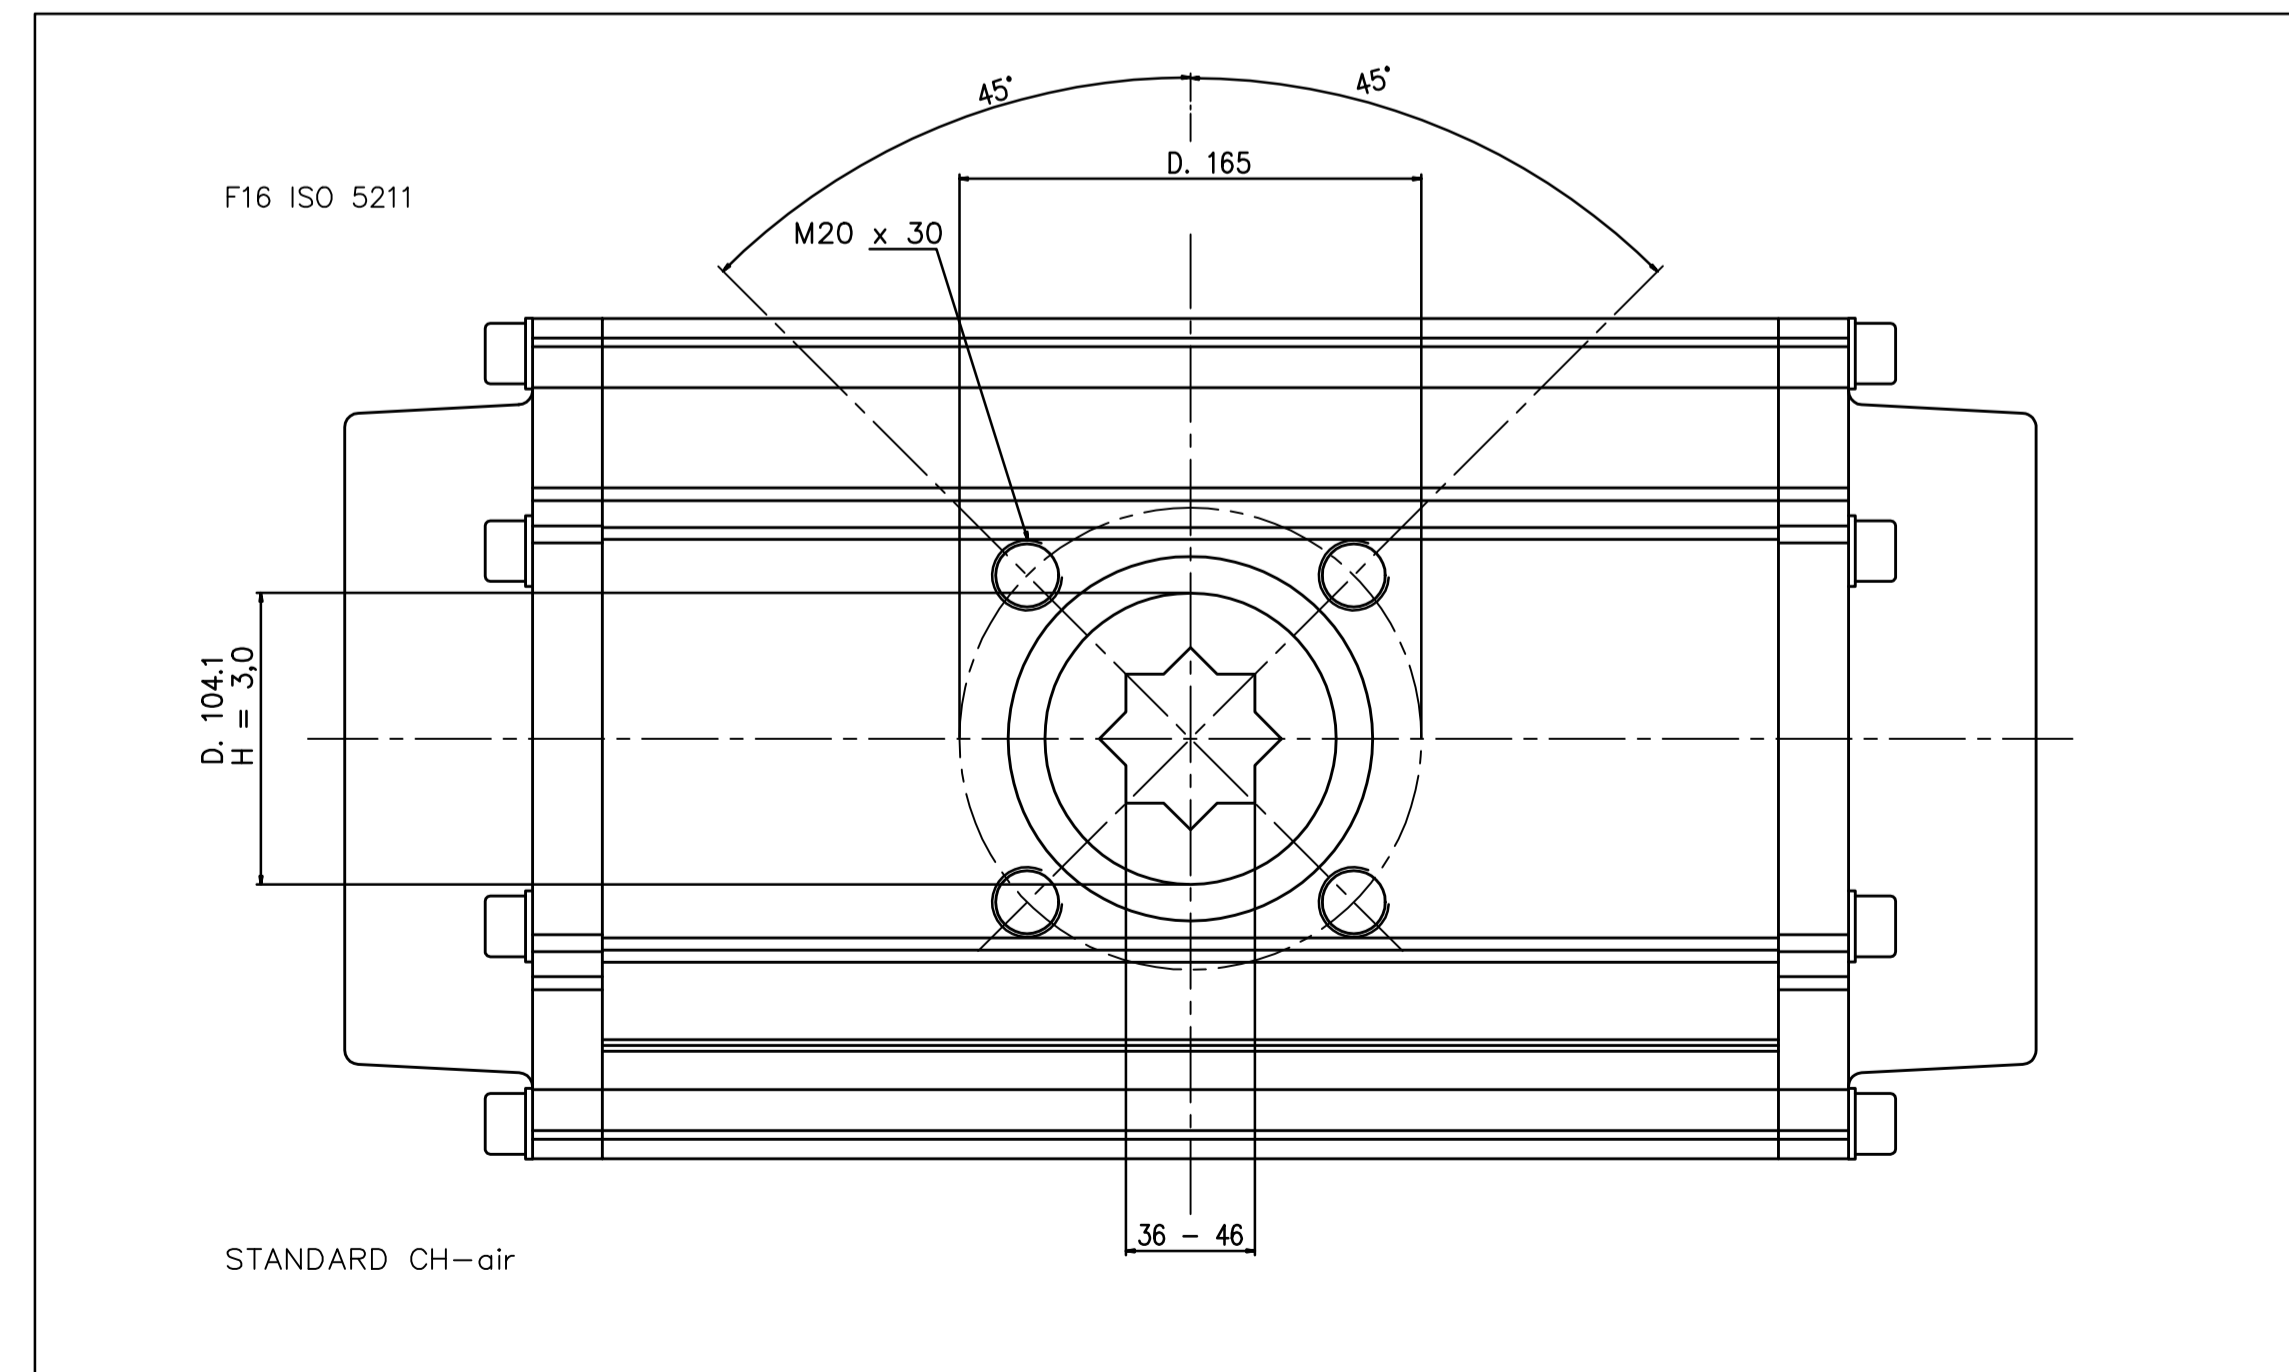

IF IN DOUBT ASK!

DO NOT SCALE PRINT!

DRAWING TO BS 8888

<small>THIS DRAWING IS CONFIDENTIAL AND IS NOT TO BE REPRODUCED WITHOUT THE WRITTEN CONSENT OF Actuated Valve Supplies Limited</small>						
<b>TITLE</b> CH-air MODEL A-240 PNEUMATIC ACTUATOR - ALUMINIUM						
<b>STOCK CODE</b> CH-AIR-A-240-CAD				<b>DIM ARE</b> mm		
<b>DRAWING NUMBER</b> CH-AIR-A-240-CAD				<b>SCALE</b> 1:2.7		
<b>APPROVED BY</b> JRM	<b>CHECKED BY</b> HMM	<b>DRAWN BY</b> SBW	<b>ISSUE</b> NEW	<b>CHANGE NO.</b>	<b>DATE</b> 30.08.17	<b>SHEET</b> 1 OF 2