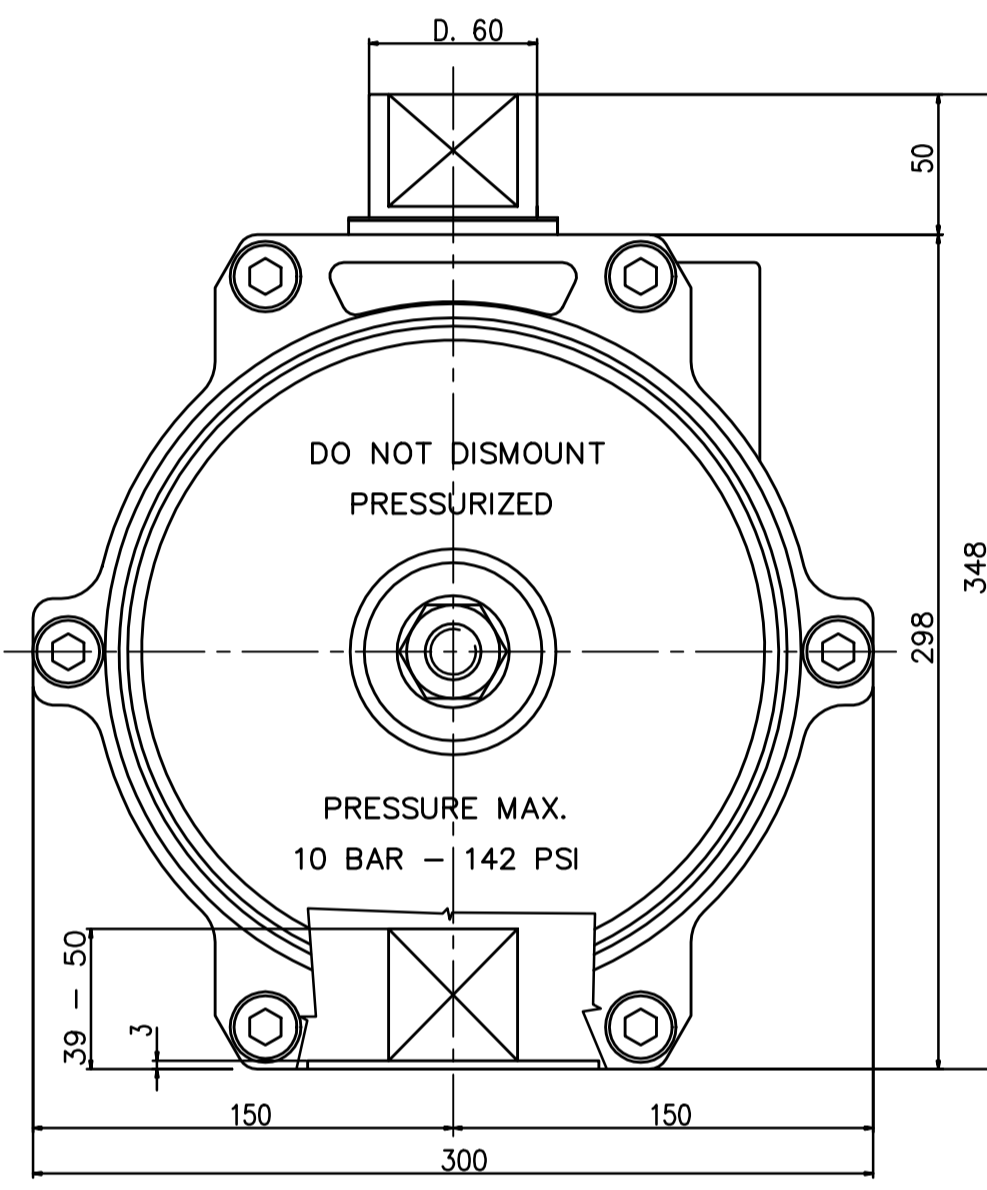

IF IN DOUBT ASK!

DO NOT SCALE PRINT!

DRAWING TO BS 8888

<small>THIS DRAWING IS CONFIDENTIAL AND IS NOT TO BE REPRODUCED WITHOUT THE WRITTEN CONSENT OF Actuated Valve Supplies Limited</small>						
<b>TITLE</b> CH-air MODEL A-240 PNEUMATIC ACTUATOR - ALUMINIUM						
<b>STOCK CODE</b> CH-AIR-A-240-CAD				<b>DIM ARE</b> mm		
<b>DRAWING NUMBER</b> CH-AIR-A-240-CAD				<b>SCALE</b> 1:2.7		
<b>APPROVED BY</b> JRM	<b>CHECKED BY</b> HMM	<b>DRAWN BY</b> SBW	<b>ISSUE</b> NEW	<b>CHANGE NO.</b>	<b>DATE</b> 30.08.17	<b>SHEET</b> 1 OF 2