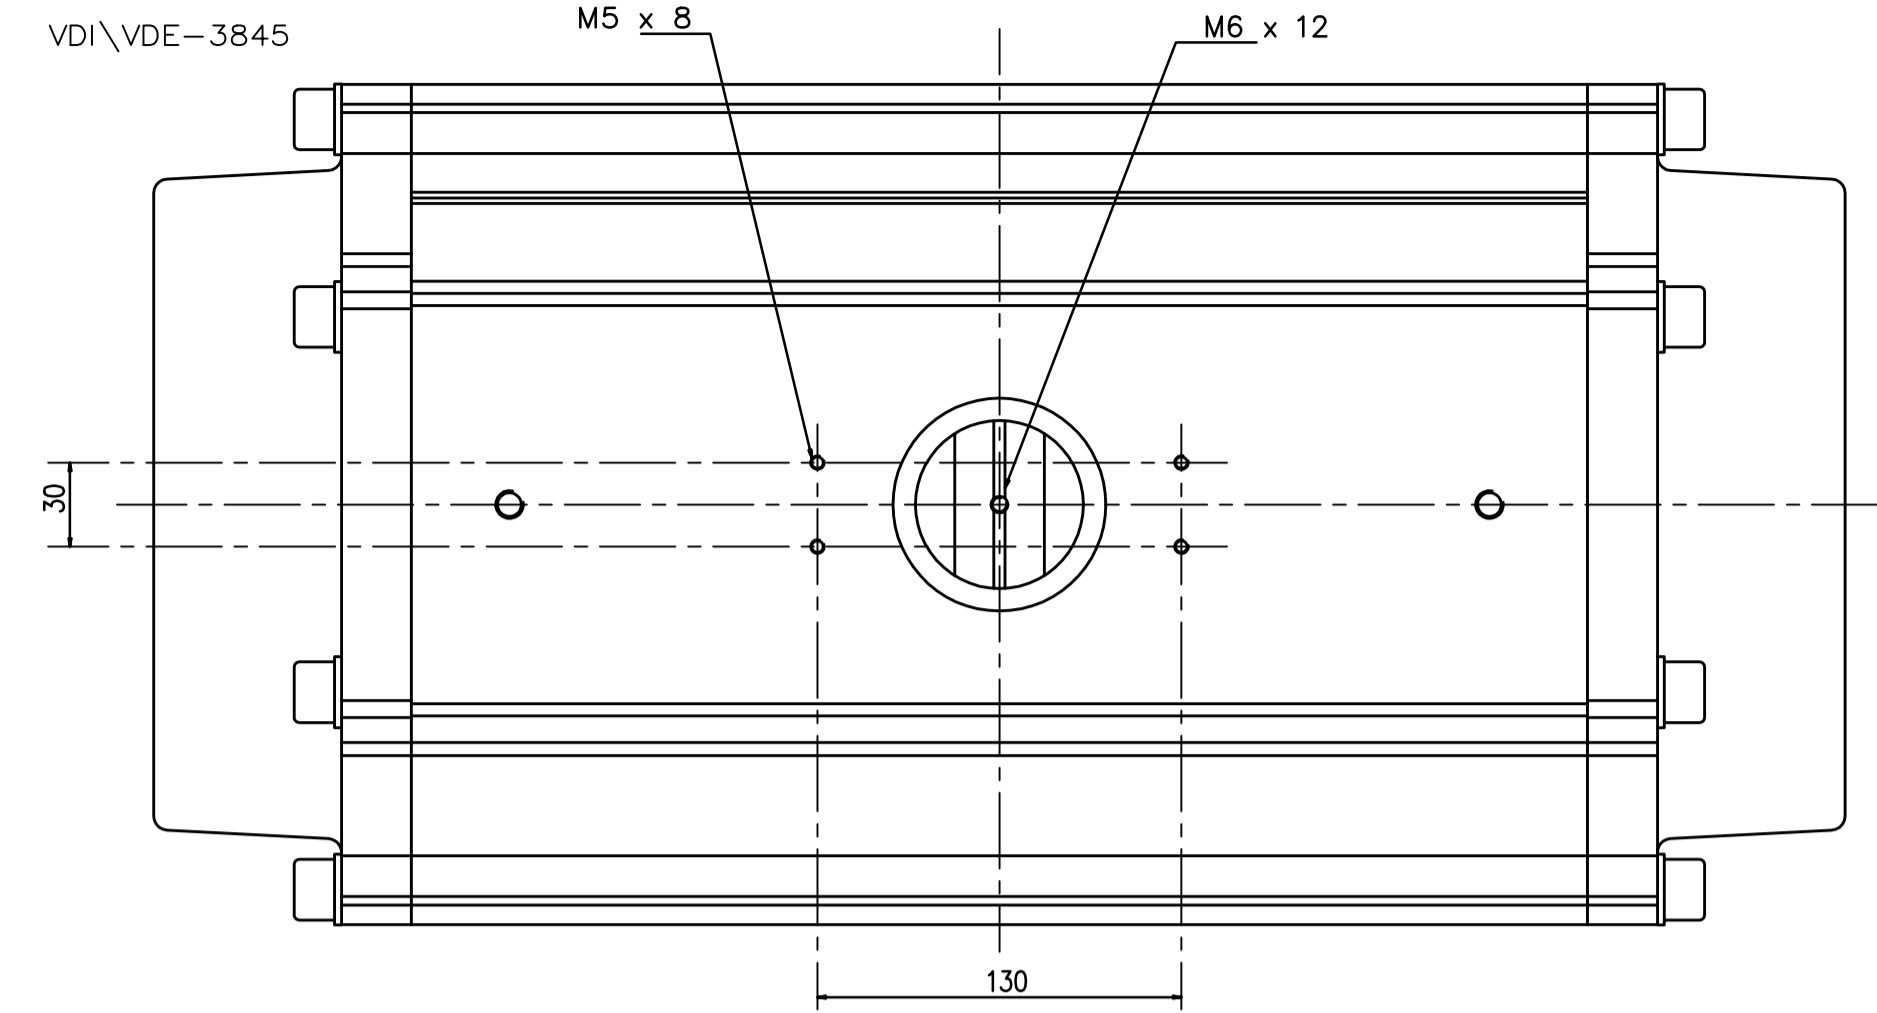

IF IN DOUBT ASK!

DO NOT SCALE PRINT!

DRAWING TO BS 8888

<small>THIS DRAWING IS CONFIDENTIAL AND IS NOT TO BE REPRODUCED WITHOUT THE WRITTEN CONSENT OF Actuated Valve Supplies Limited</small>						
<b>TITLE</b> CH-air MODEL A-240 PNEUMATIC ACTUATOR - ALUMINIUM						
<b>STOCK CODE</b> CH-AIR-A-240-CAD				<b>DIM ARE</b> mm		
<b>DRAWING NUMBER</b> CH-AIR-A-240-CAD				<b>SCALE</b> 1:2.7		
<b>APPROVED BY</b> JRM	<b>CHECKED BY</b> HMM	<b>DRAWN BY</b> SBW	<b>ISSUE</b> NEW	<b>CHANGE NO.</b>	<b>DATE</b> 30.08.17	<b>SHEET</b> 1 OF 2