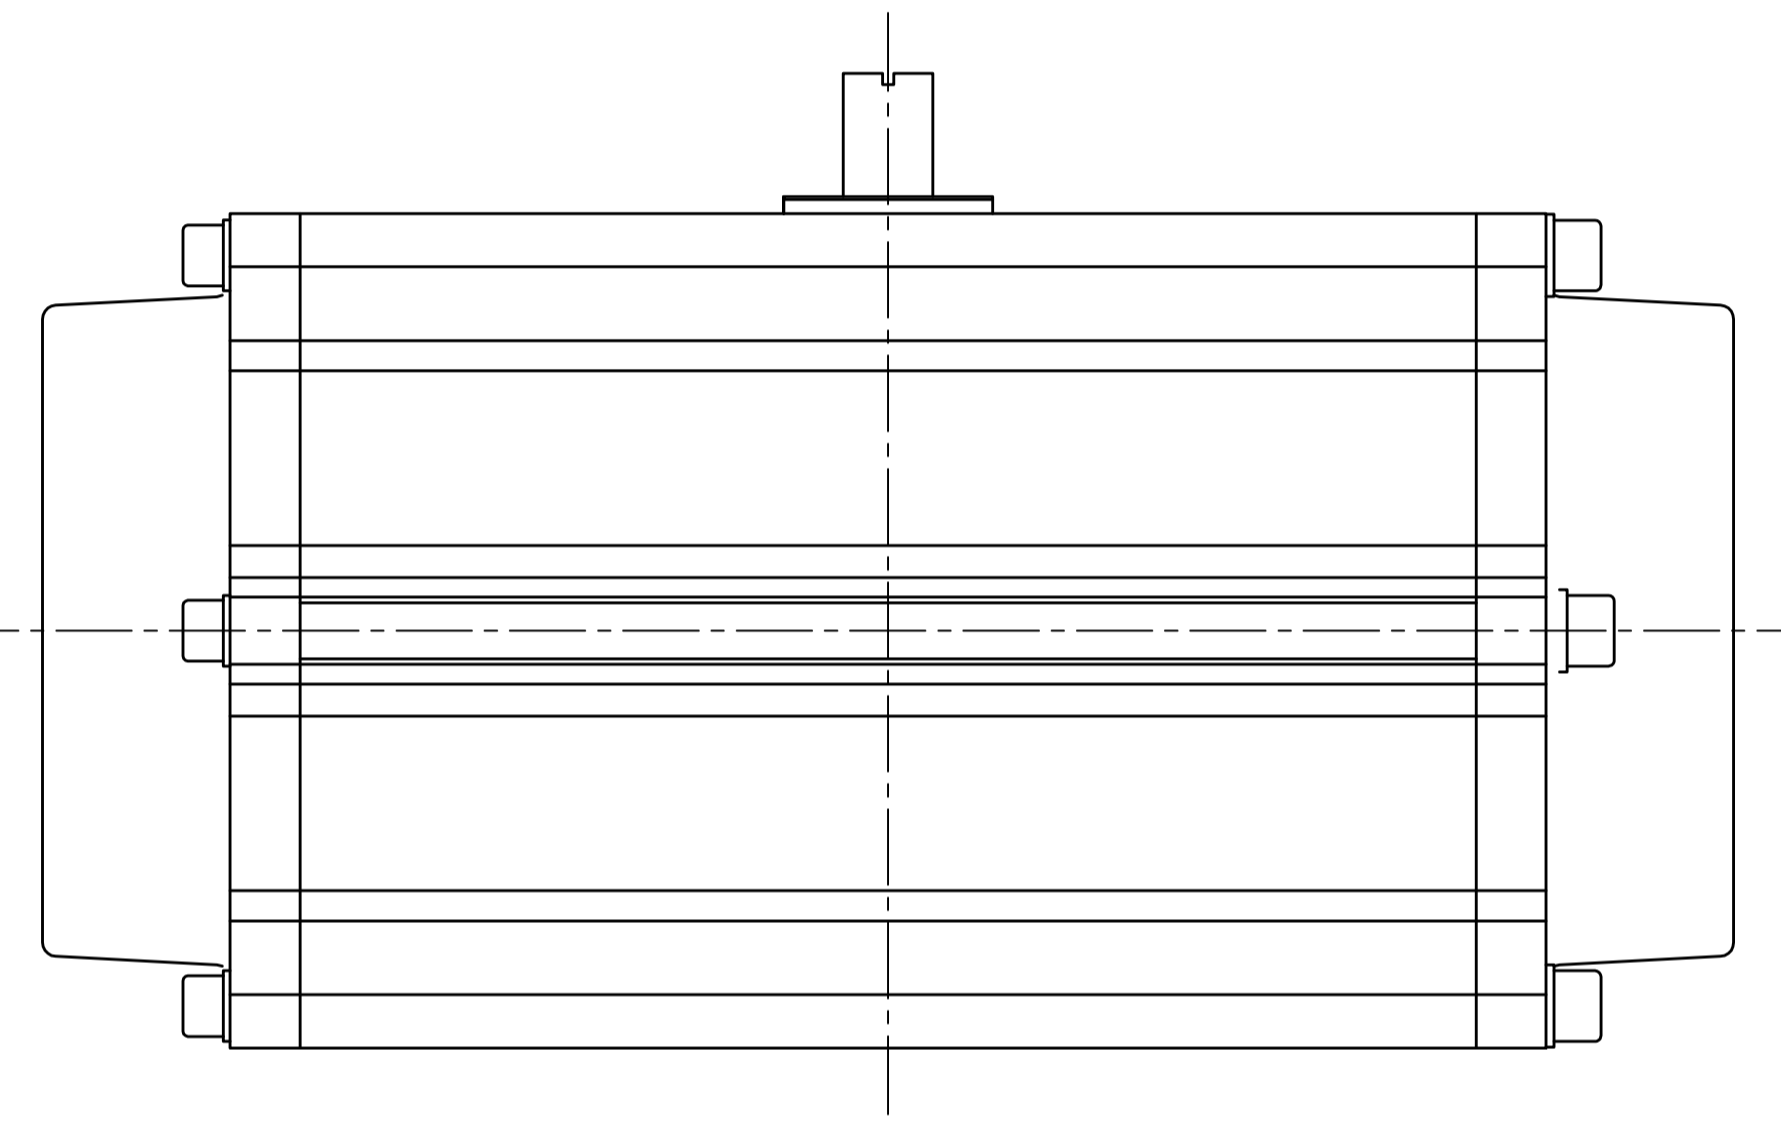

IF IN DOUBT ASK!

DO NOT SCALE PRINT!

DRAWING TO BS 8888

<small>THIS DRAWING IS CONFIDENTIAL AND IS NOT TO BE REPRODUCED WITHOUT THE WRITTEN CONSENT OF Actuated Valve Supplies Limited</small>						
TITLE CH-air MODEL A-240 PNEUMATIC ACTUATOR - ALUMINIUM						
STOCK CODE CH-AIR-A-240-CAD				DIM ARE mm		
DRAWING NUMBER CH-AIR-A-240-CAD				SCALE 1:2.7		
APPROVED BY JRM	CHECKED BY HMM	DRAWN BY SBW	ISSUE NEW	CHANGE NO.	DATE 30.08.17	SHEET 1 OF 2