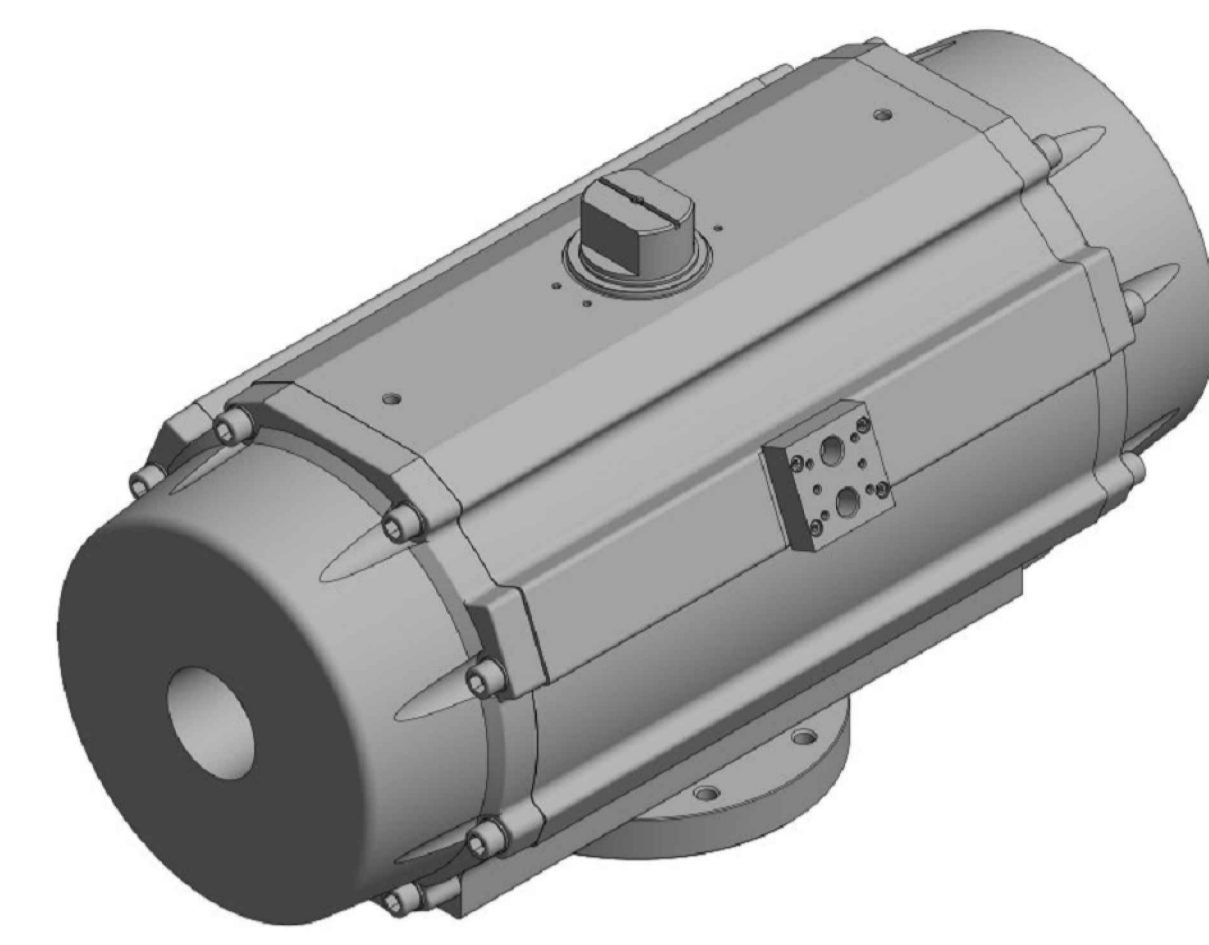

IF IN DOUBT ASK!

DO NOT SCALE PRINT!

DRAWING TO BS 8888

<small>THIS DRAWING IS CONFIDENTIAL AND IS NOT TO BE REPRODUCED WITHOUT THE WRITTEN CONSENT OF Actuated Valve Supplies Limited</small>						
TITLE CH-air MODEL A-330 PNEUMATIC ACTUATOR - ALUMINIUM						
STOCK CODE CH-AIR-A-330-CAD				DIM ARE mm		
DRAWING NUMBER CH-AIR-A-330-CAD				SCALE 1:3.75		
APPROVED BY	CHECKED BY	DRAWN BY	ISSUE	CHANGE NO.	DATE	SHEET 1 OF 1

JRM	HMM	SBW	NEW		30.08.17
APPROVED BY	CHECKED BY	DRAWN BY	ISSUE	CHANGE NO.	DATE

CH-AIR-A-330-CAD
DRAWING NUMBER