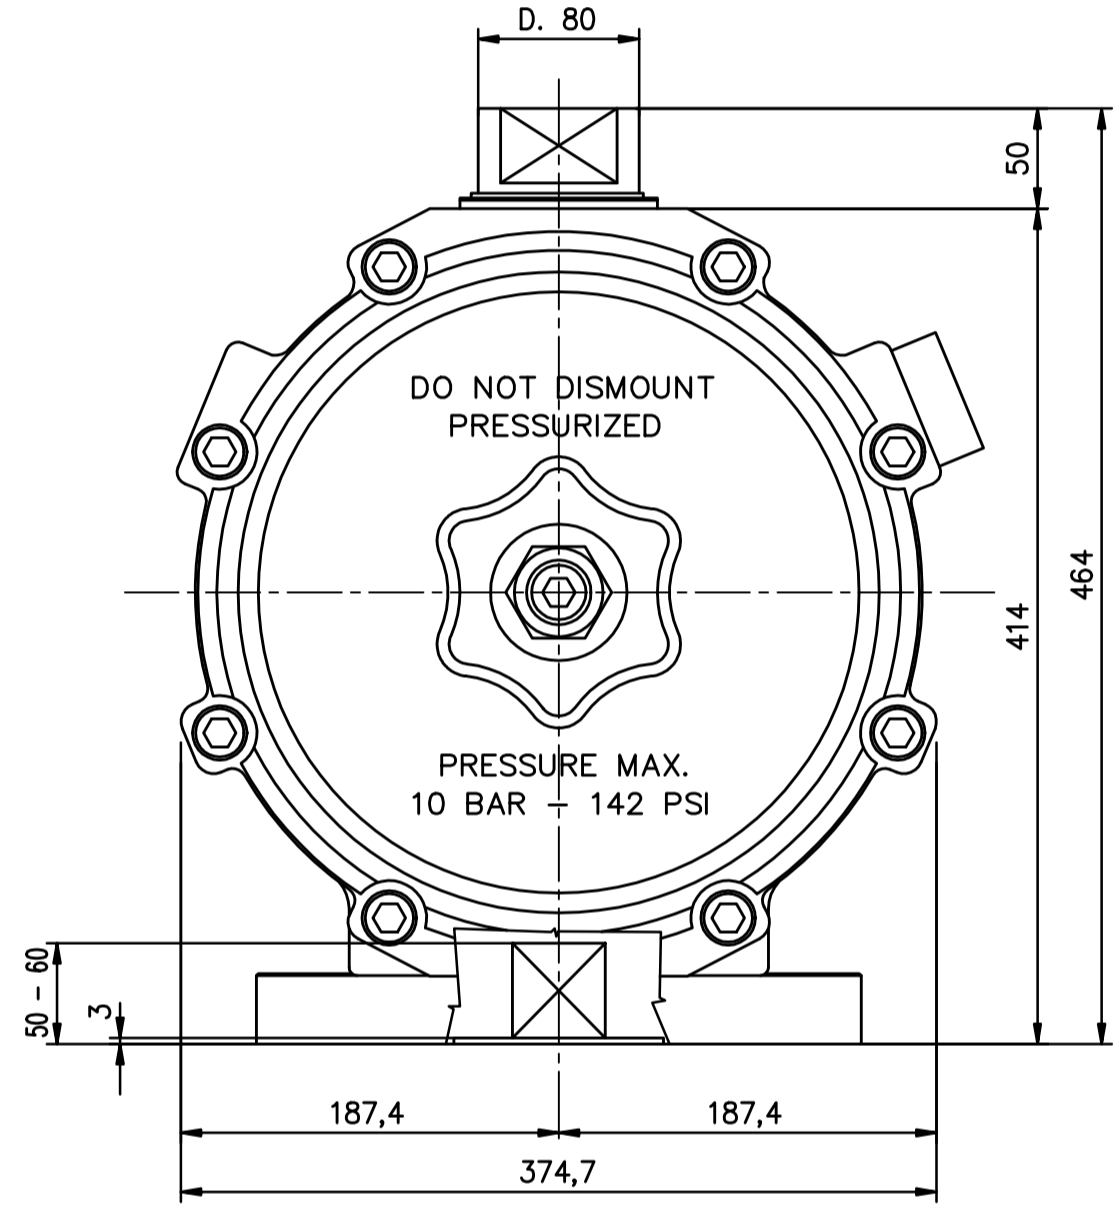

IF IN DOUBT ASK!

DO NOT SCALE PRINT!

DRAWING TO BS 8888

<small>THIS DRAWING IS CONFIDENTIAL AND IS NOT TO BE REPRODUCED WITHOUT THE WRITTEN CONSENT OF Actuated Valve Supplies Limited</small>						
TITLE CH-air MODEL A-330 PNEUMATIC ACTUATOR - ALUMINIUM						
STOCK CODE CH-AIR-A-330-CAD				DIM ARE mm		
DRAWING NUMBER CH-AIR-A-330-CAD				SCALE 1:3.75		
APPROVED BY	CHECKED BY	DRAWN BY	ISSUE	CHANGE NO.	DATE	SHEET 1 OF 1