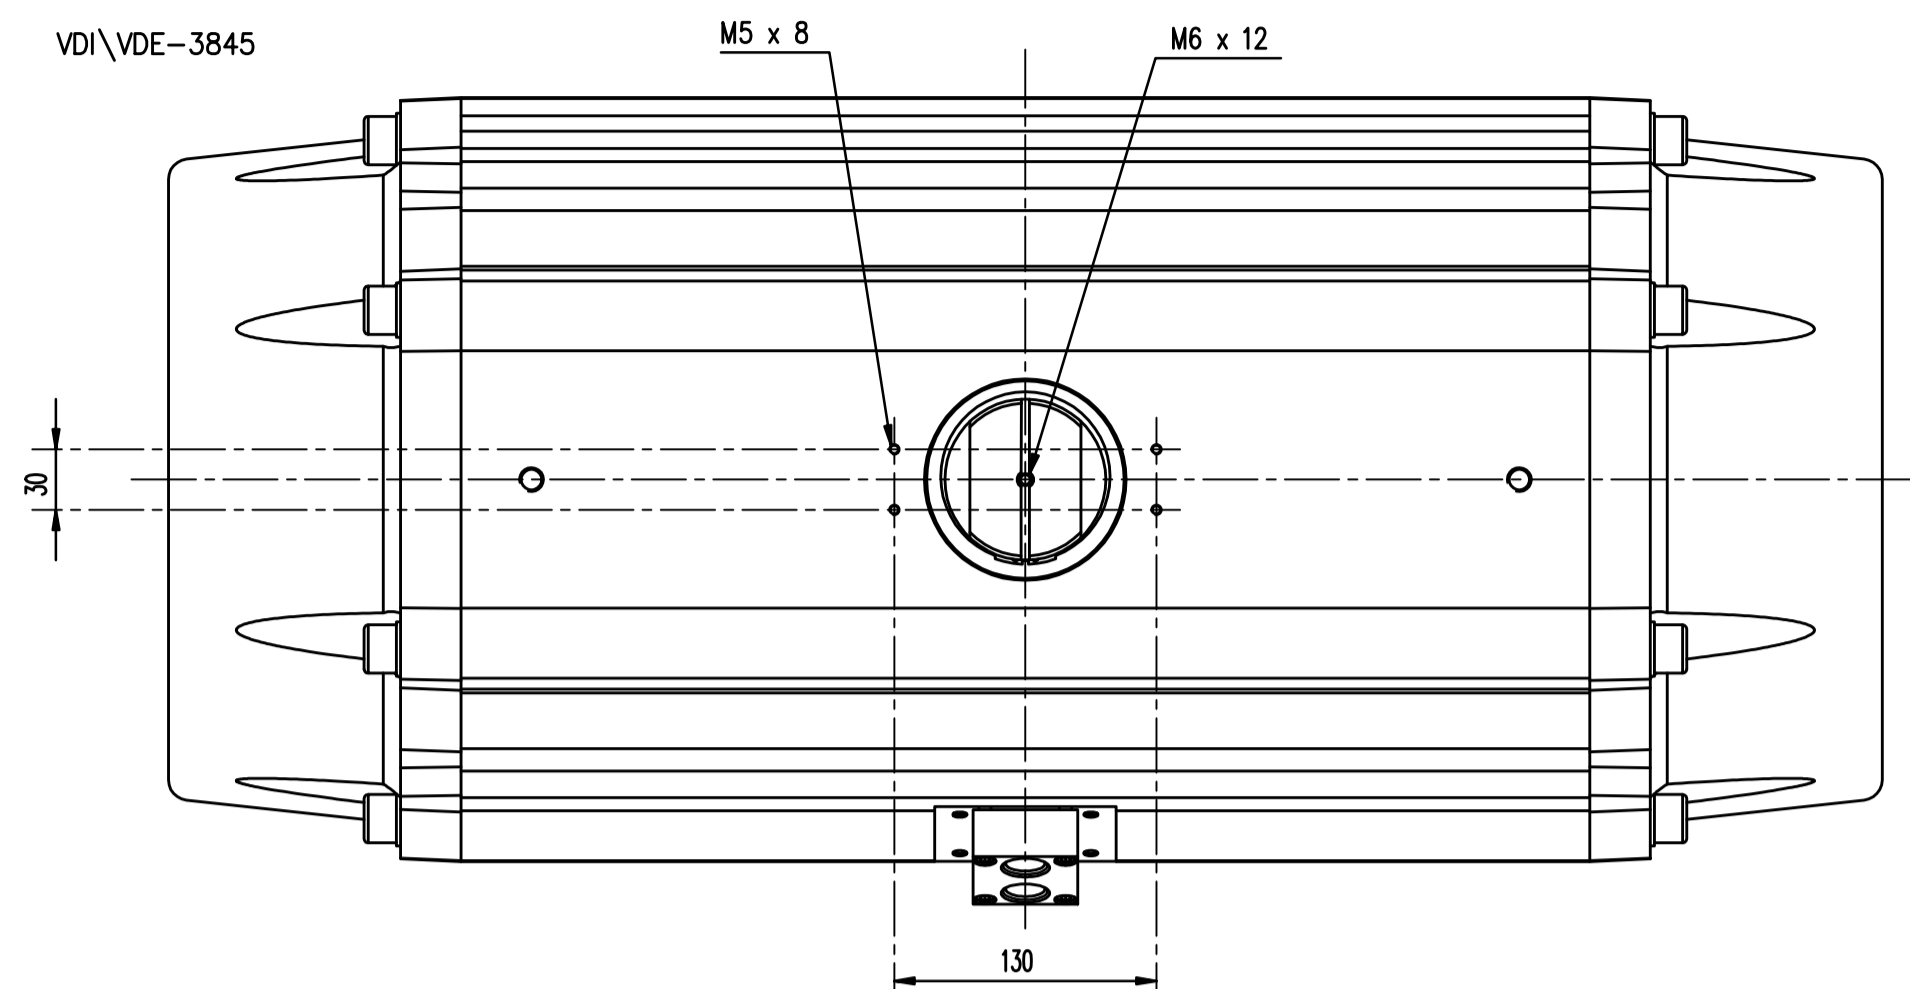

IF IN DOUBT ASK!

DO NOT SCALE PRINT!

DRAWING TO BS 8888

<small>THIS DRAWING IS CONFIDENTIAL AND IS NOT TO BE REPRODUCED WITHOUT THE WRITTEN CONSENT OF Actuated Valve Supplies Limited</small>						
TITLE CH-air MODEL A-330 PNEUMATIC ACTUATOR - ALUMINIUM						
STOCK CODE CH-AIR-A-330-CAD				DIM ARE mm		
DRAWING NUMBER CH-AIR-A-330-CAD				SCALE 1:3.75		
APPROVED BY	CHECKED BY	DRAWN BY	ISSUE	CHANGE NO.	DATE	SHEET 1 OF 1