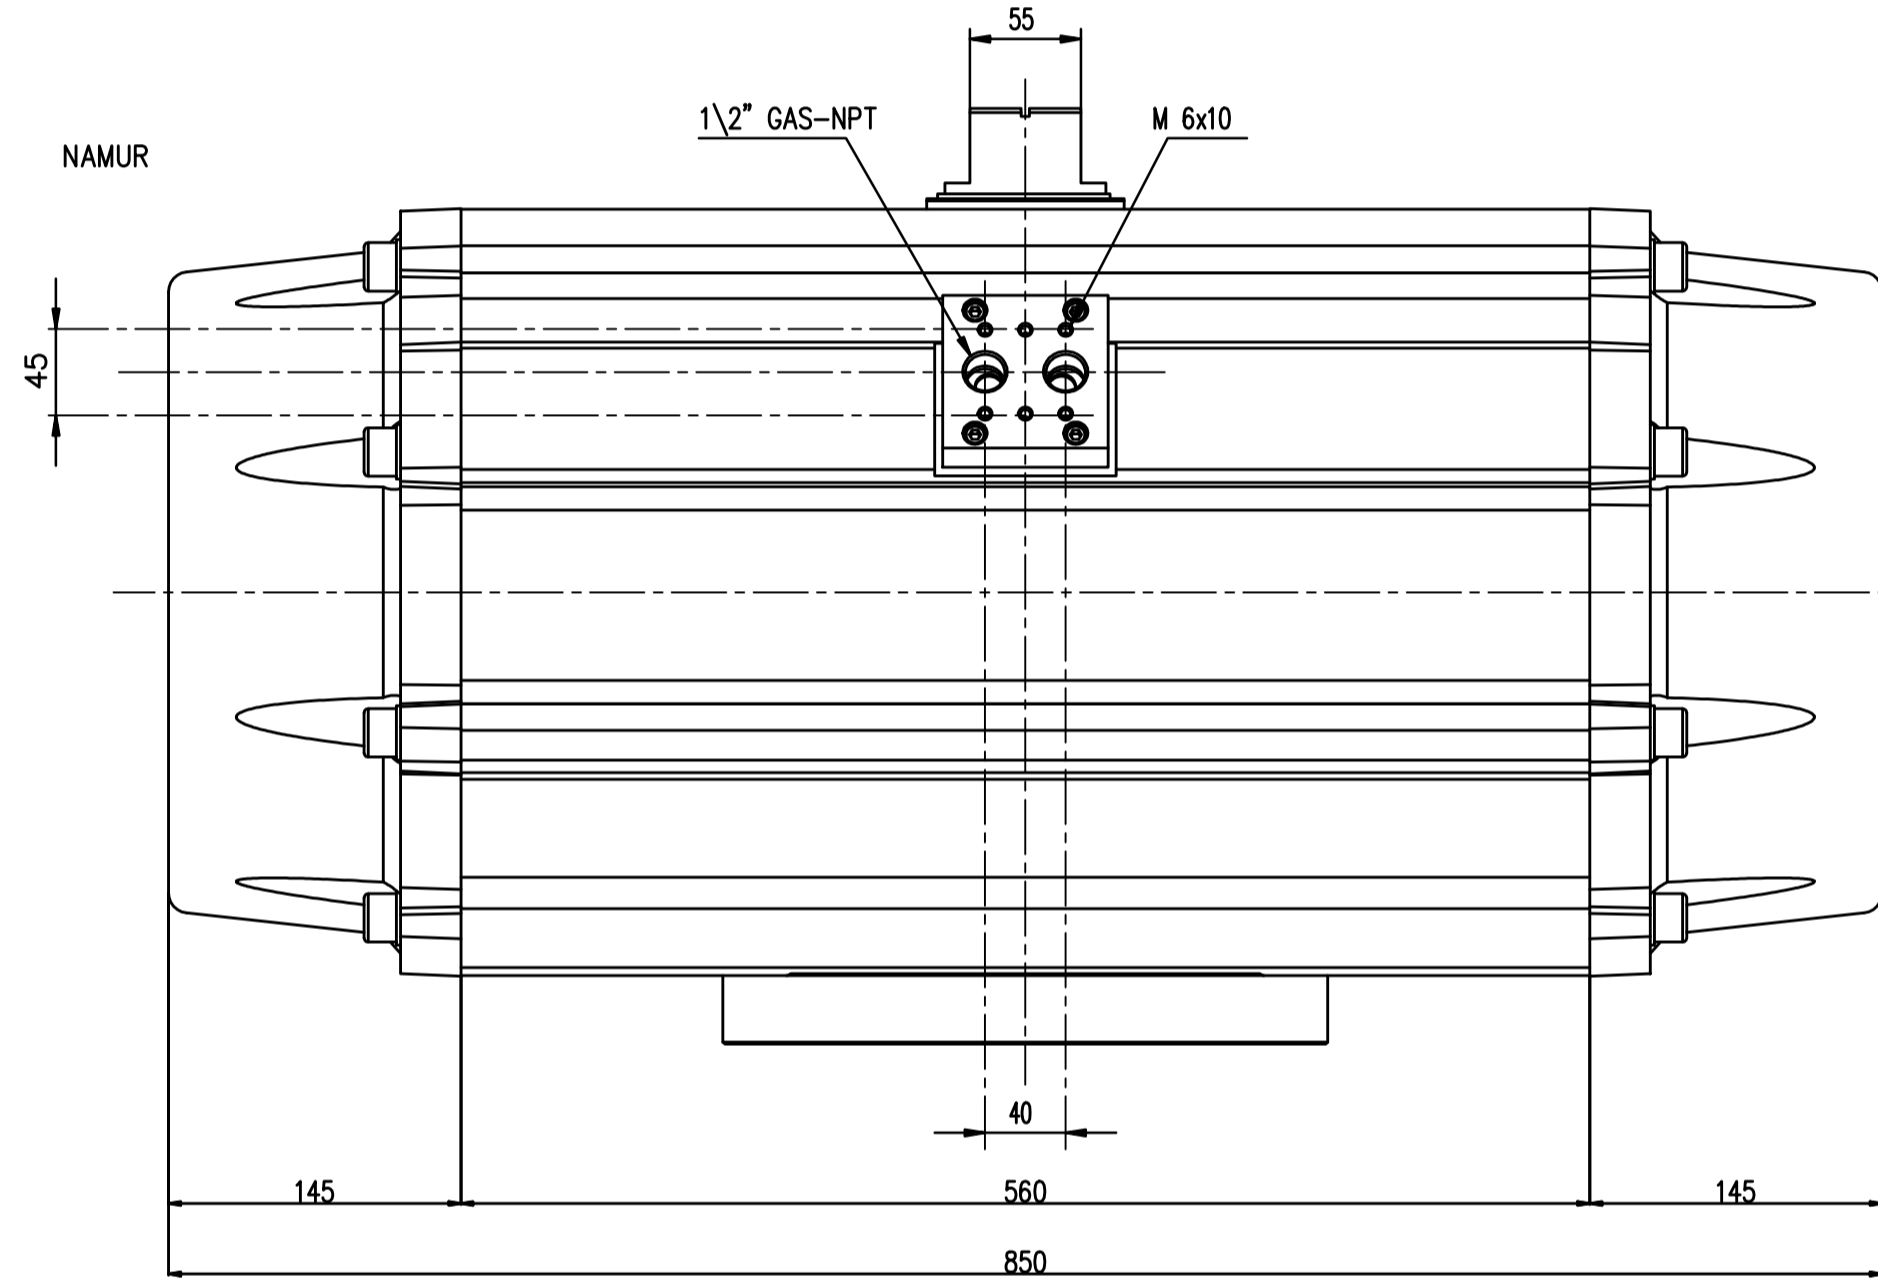

IF IN DOUBT ASK!

DO NOT SCALE PRINT!

DRAWING TO BS 8888

<small>THIS DRAWING IS CONFIDENTIAL AND IS NOT TO BE REPRODUCED WITHOUT THE WRITTEN CONSENT OF Actuated Valve Supplies Limited</small>						
TITLE CH-air MODEL A-330 PNEUMATIC ACTUATOR - ALUMINIUM						
STOCK CODE CH-AIR-A-330-CAD				DIM ARE mm		
DRAWING NUMBER CH-AIR-A-330-CAD				SCALE 1:3.75		
APPROVED BY	CHECKED BY	DRAWN BY	ISSUE	CHANGE NO.	DATE	SHEET 1 OF 1

JRM	HMM	SBW	NEW		30.08.17
APPROVED BY	CHECKED BY	DRAWN BY	ISSUE	CHANGE NO.	DATE

CH-AIR-A-330-CAD
DRAWING NUMBER