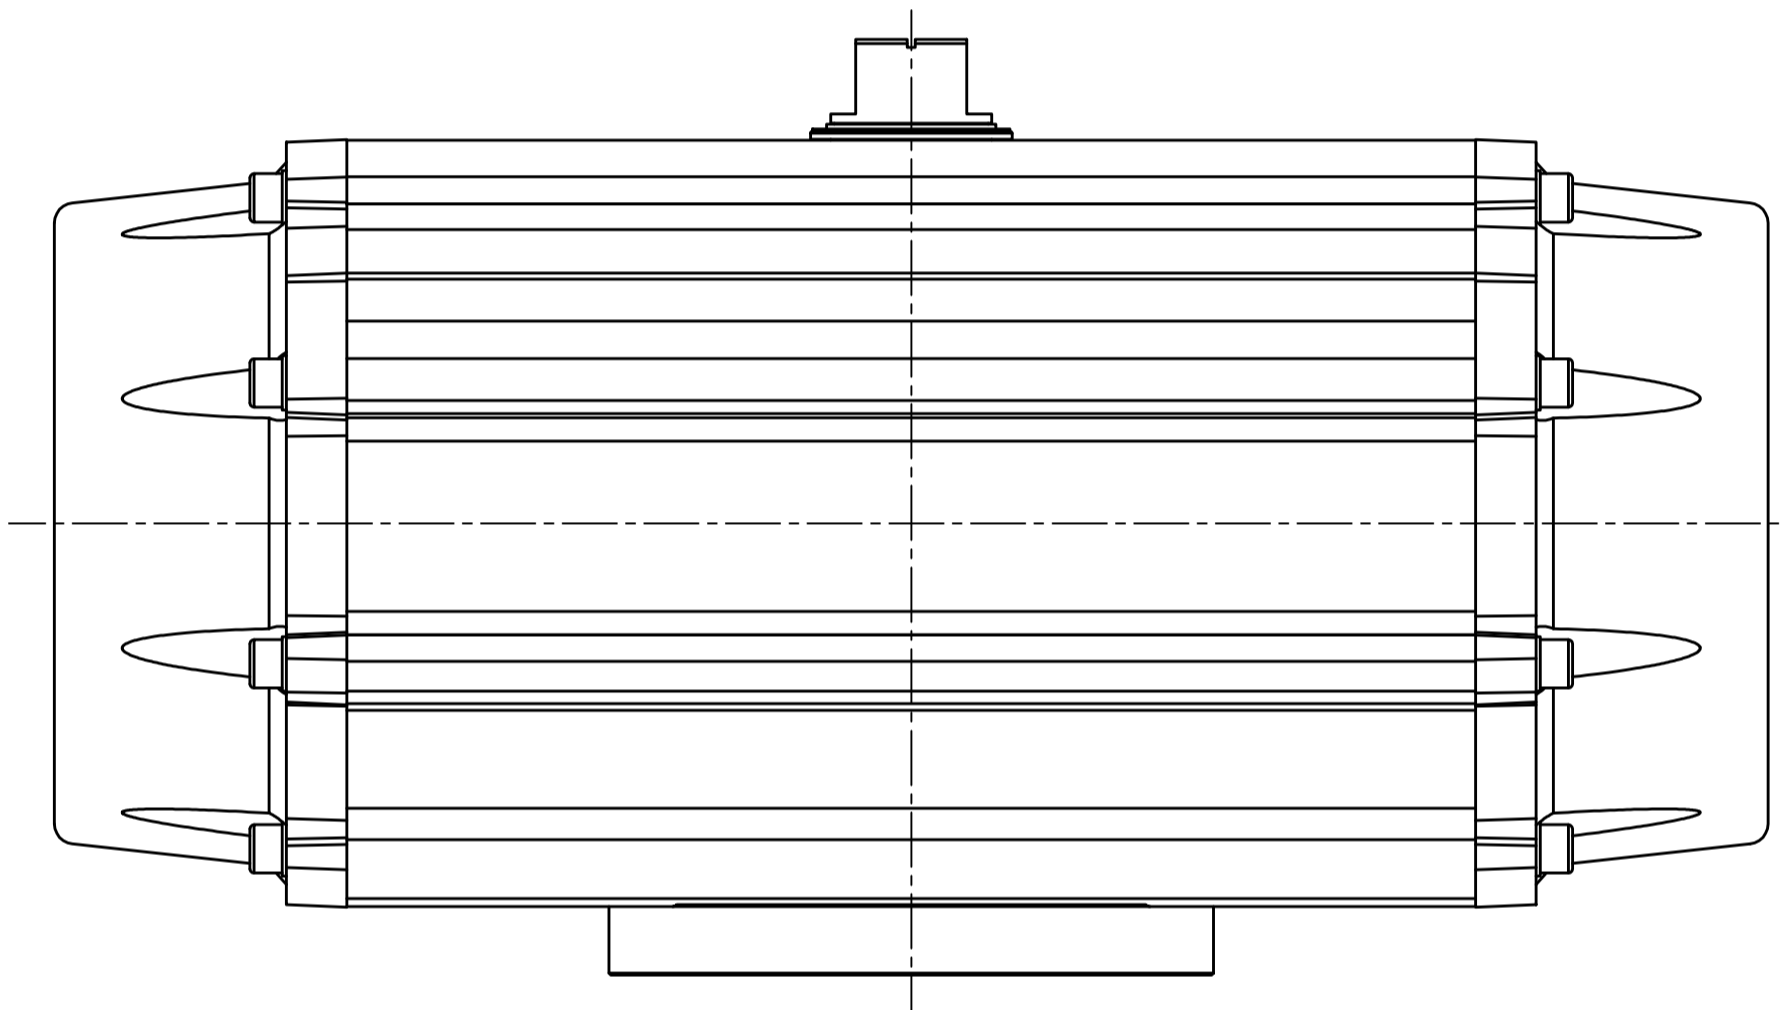

IF IN DOUBT ASK!

DO NOT SCALE PRINT!

DRAWING TO BS 8888

<small>THIS DRAWING IS CONFIDENTIAL AND IS NOT TO BE REPRODUCED WITHOUT THE WRITTEN CONSENT OF Actuated Valve Supplies Limited</small>						
TITLE CH-air MODEL A-330 PNEUMATIC ACTUATOR - ALUMINIUM						
STOCK CODE CH-AIR-A-330-CAD				DIM ARE mm		
DRAWING NUMBER CH-AIR-A-330-CAD				SCALE 1:3.75		
APPROVED BY	CHECKED BY	DRAWN BY	ISSUE	CHANGE NO.	DATE	SHEET 1 OF 1