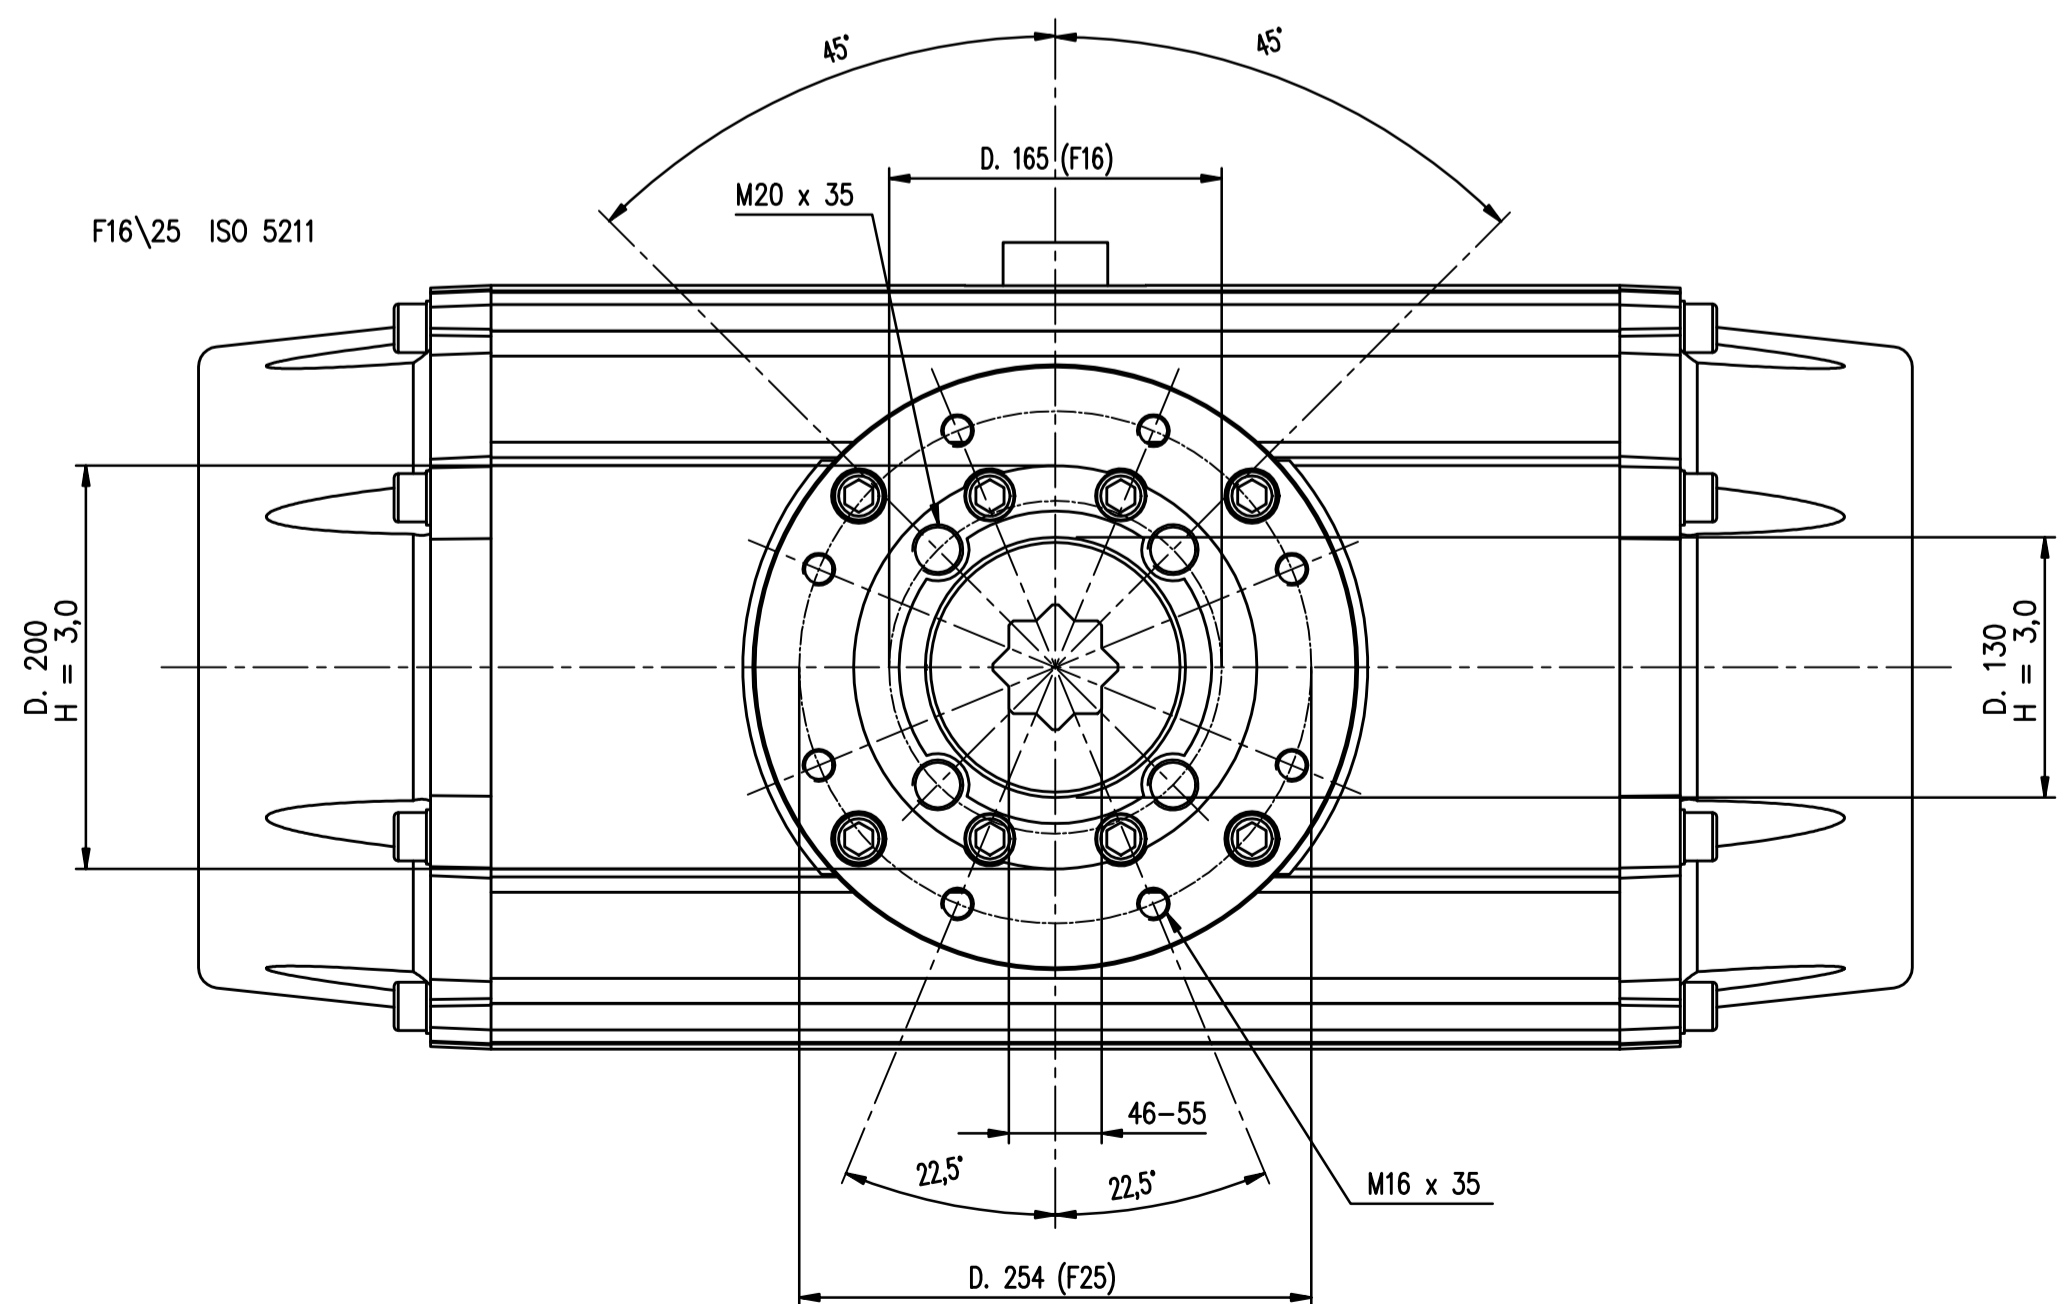

IF IN DOUBT ASK!

DO NOT SCALE PRINT!

DRAWING TO BS 8888

<small>THIS DRAWING IS CONFIDENTIAL AND IS NOT TO BE REPRODUCED WITHOUT THE WRITTEN CONSENT OF Actuated Valve Supplies Limited</small>						
TITLE CH-air MODEL A-330 PNEUMATIC ACTUATOR - ALUMINIUM						
STOCK CODE CH-AIR-A-330-CAD				DIM ARE mm		
DRAWING NUMBER CH-AIR-A-330-CAD				SCALE 1:3.75		
APPROVED BY	CHECKED BY	DRAWN BY	ISSUE	CHANGE NO.	DATE	SHEET 1 OF 1