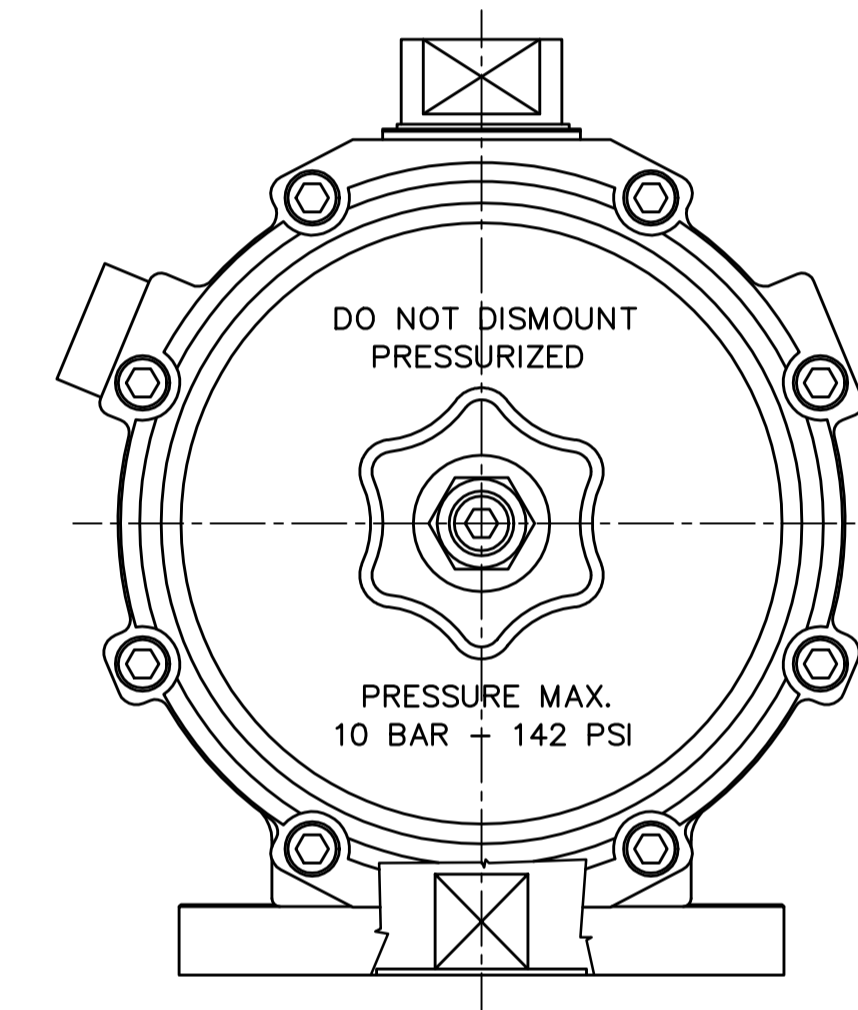

IF IN DOUBT ASK!

DO NOT SCALE PRINT!

DRAWING TO BS 8888

<small>THIS DRAWING IS CONFIDENTIAL AND IS NOT TO BE REPRODUCED WITHOUT THE WRITTEN CONSENT OF Actuated Valve Supplies Limited</small>						
TITLE CH-air MODEL A-330 PNEUMATIC ACTUATOR - ALUMINIUM						
STOCK CODE CH-AIR-A-330-CAD				DIM ARE mm		
DRAWING NUMBER CH-AIR-A-330-CAD				SCALE 1:3.75		
APPROVED BY	CHECKED BY	DRAWN BY	ISSUE	CHANGE NO.	DATE	SHEET 1 OF 1