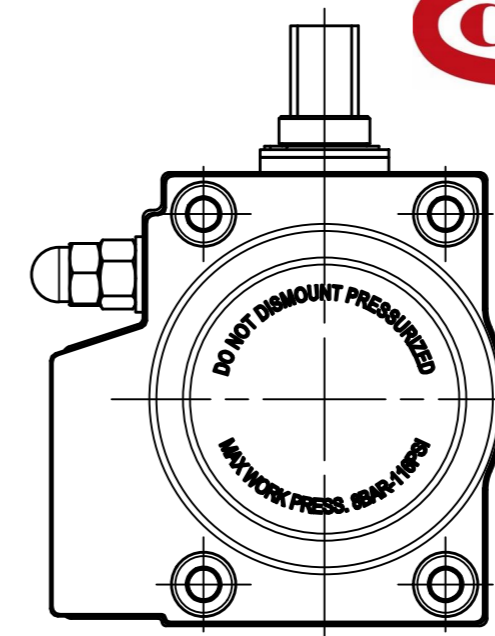

3rd. Angle Projection. IF IN DOUBT ASK !

DO NOT SCALE PRINT !

DRAWING TO BS 8888

Note:
Standard colours:
Body: Silver Grey
Ends: Black

THIS DRAWING IS CONFIDENTIAL AND IS NOT TO BE REPRODUCED WITHOUT THE WRITTEN CONSENT OF Actuated Valve Supplies Limited

TITLE CH-C PNEUMATIC ACTUATOR
MODEL C-040
STOCK CODE AVS-C-040-CAD
DIM ARE mm
SCALE 1:1

JRM	HMM	SBW	NEW		25.09.17
APPROVED BY	CHECKED BY	DRAWN BY	ISSUE	CHANGE NO.	DATE

AVS-C-040-CAD
DRAWING NUMBER SHEET 1 OF 1