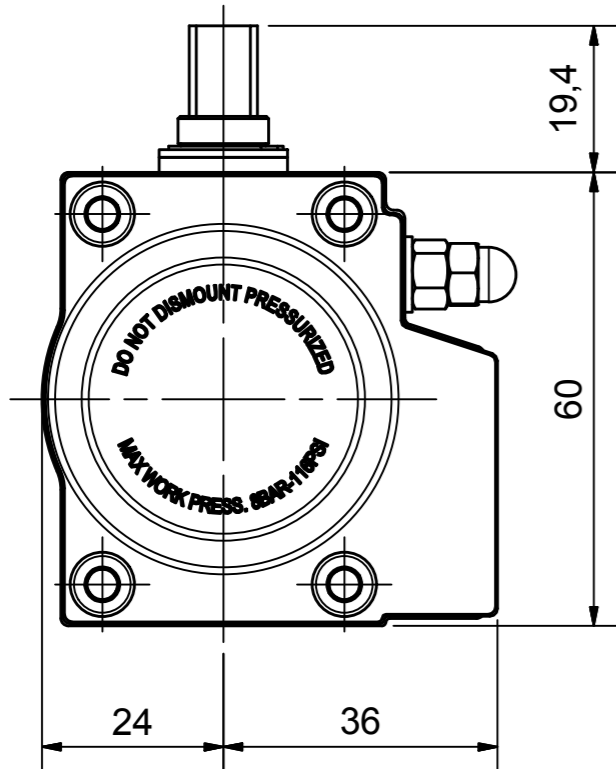

3rd. Angle Projection. IF IN DOUBT ASK !

DO NOT SCALE PRINT !

DRAWING TO BS 8888

Note:
Standard colours:
Body: Silver Grey
Ends: Black

THIS DRAWING IS CONFIDENTIAL AND IS NOT TO BE REPRODUCED WITHOUT THE WRITTEN CONSENT OF Actuated Valve Supplies Limited

TITLE CH-C PNEUMATIC ACTUATOR
MODEL C-040
STOCK CODE AVS-C-040-CAD
DIM ARE mm
SCALE 1:1

JRM	HMM	SBW	NEW		25.09.17
APPROVED BY	CHECKED BY	DRAWN BY	ISSUE	CHANGE NO.	DATE

AVS-C-040-CAD
DRAWING NUMBER SHEET 1 OF 1