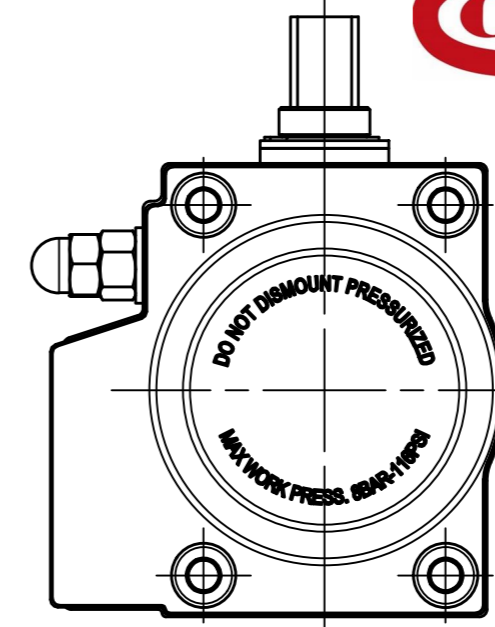

3rd. Angle Projection. IF IN DOUBT ASK !

DO NOT SCALE PRINT !

DRAWING TO BS 8888

Note:  
Standard colours:  
Body: Silver Grey  
Ends: Black

THIS DRAWING IS CONFIDENTIAL AND IS NOT TO BE REPRODUCED WITHOUT THE WRITTEN CONSENT OF Actuated Valve Supplies Limited

TITLE CH-C PNEUMATIC ACTUATOR MODEL C-040	
STOCK CODE AVS-C-040-CAD	DIM ARE mm SCALE 1:1
AVS-C-040-CAD	
DRAWING NUMBER	

JRM	HMM	SBW	NEW		25.09.17
APPROVED BY	CHECKED BY	DRAWN BY	ISSUE	CHANGE NO.	DATE