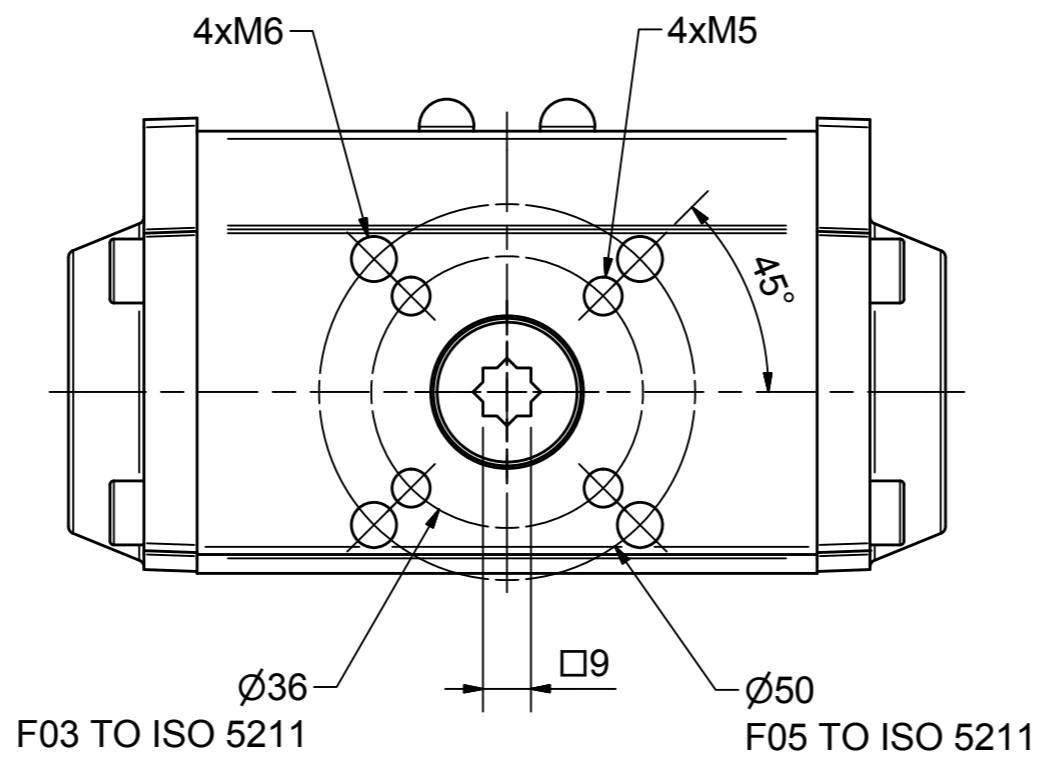

3rd. Angle Projection. IF IN DOUBT ASK !

DO NOT SCALE PRINT !

DRAWING TO BS 8888

Note:  
Standard colours:  
Body: Silver Grey  
Ends: Black

THIS DRAWING IS CONFIDENTIAL AND IS NOT TO BE REPRODUCED WITHOUT THE WRITTEN CONSENT OF Actuated Valve Supplies Limited

TITLE CH-C PNEUMATIC ACTUATOR MODEL C-040	
STOCK CODE AVS-C-040-CAD	DIM ARE mm SCALE 1:1
AVS-C-040-CAD	
DRAWING NUMBER	

JRM	HMM	SBW	NEW		25.09.17
APPROVED BY	CHECKED BY	DRAWN BY	ISSUE	CHANGE NO.	DATE