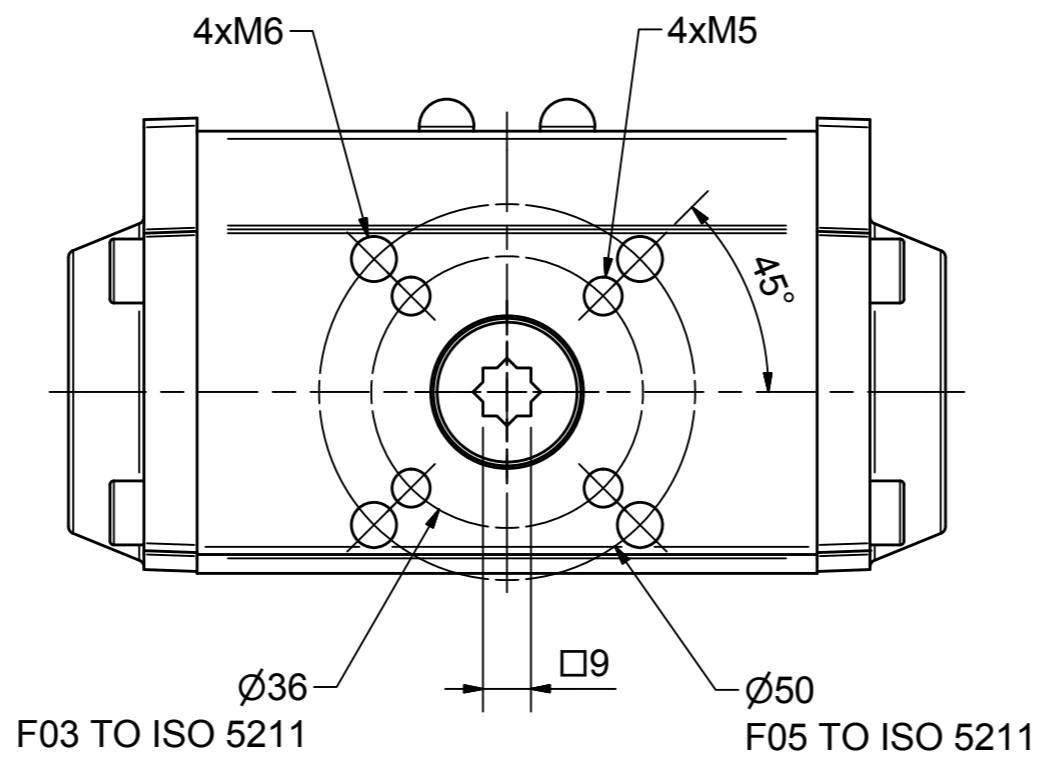

3rd. Angle Projection. IF IN DOUBT ASK !

DO NOT SCALE PRINT !

DRAWING TO BS 8888

Note:
Standard colours:
Body: Silver Grey
Ends: Black

THIS DRAWING IS CONFIDENTIAL AND IS NOT TO BE REPRODUCED WITHOUT THE WRITTEN CONSENT OF Actuated Valve Supplies Limited

TITLE CH-C PNEUMATIC ACTUATOR
MODEL C-040
STOCK CODE AVS-C-040-CAD
DIM ARE mm
SCALE 1:1

JRM	HMM	SBW	NEW		25.09.17
APPROVED BY	CHECKED BY	DRAWN BY	ISSUE	CHANGE NO.	DATE

AVS-C-040-CAD
DRAWING NUMBER SHEET 1 OF 1