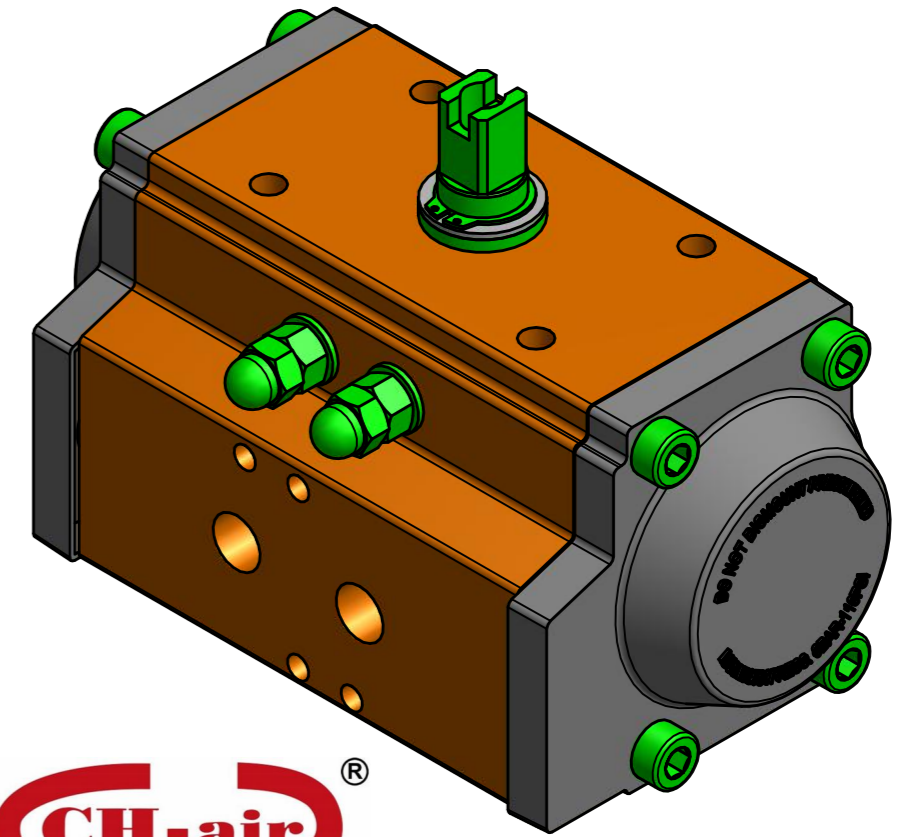

3rd. Angle Projection. IF IN DOUBT ASK !

DO NOT SCALE PRINT !

DRAWING TO BS 8888

Note:
Standard colours:
Body: Silver Grey
Ends: Black

THIS DRAWING IS CONFIDENTIAL AND IS NOT TO BE REPRODUCED WITHOUT THE WRITTEN CONSENT OF Actuated Valve Supplies Limited

TITLE CH-C PNEUMATIC ACTUATOR
MODEL C-040
STOCK CODE AVS-C-040-CAD
DIM ARE mm
SCALE 1:1

JRM	HMM	SBW	NEW		25.09.17
APPROVED BY	CHECKED BY	DRAWN BY	ISSUE	CHANGE NO.	DATE

AVS-C-040-CAD
DRAWING NUMBER SHEET 1 OF 1