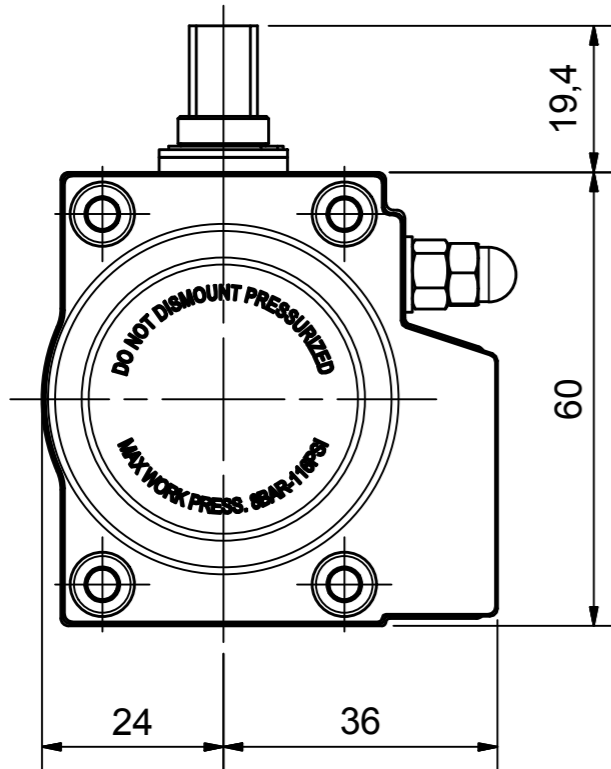

3rd. Angle Projection. IF IN DOUBT ASK !

DO NOT SCALE PRINT !

DRAWING TO BS 8888

Note:  
Standard colours:  
Body: Silver Grey  
Ends: Black

THIS DRAWING IS CONFIDENTIAL AND IS NOT TO BE REPRODUCED WITHOUT THE WRITTEN CONSENT OF Actuated Valve Supplies Limited

TITLE CH-C PNEUMATIC ACTUATOR MODEL C-040	
STOCK CODE AVS-C-040-CAD	DIM ARE mm SCALE 1:1
AVS-C-040-CAD	
DRAWING NUMBER	

JRM	HMM	SBW	NEW		25.09.17
APPROVED BY	CHECKED BY	DRAWN BY	ISSUE	CHANGE NO.	DATE