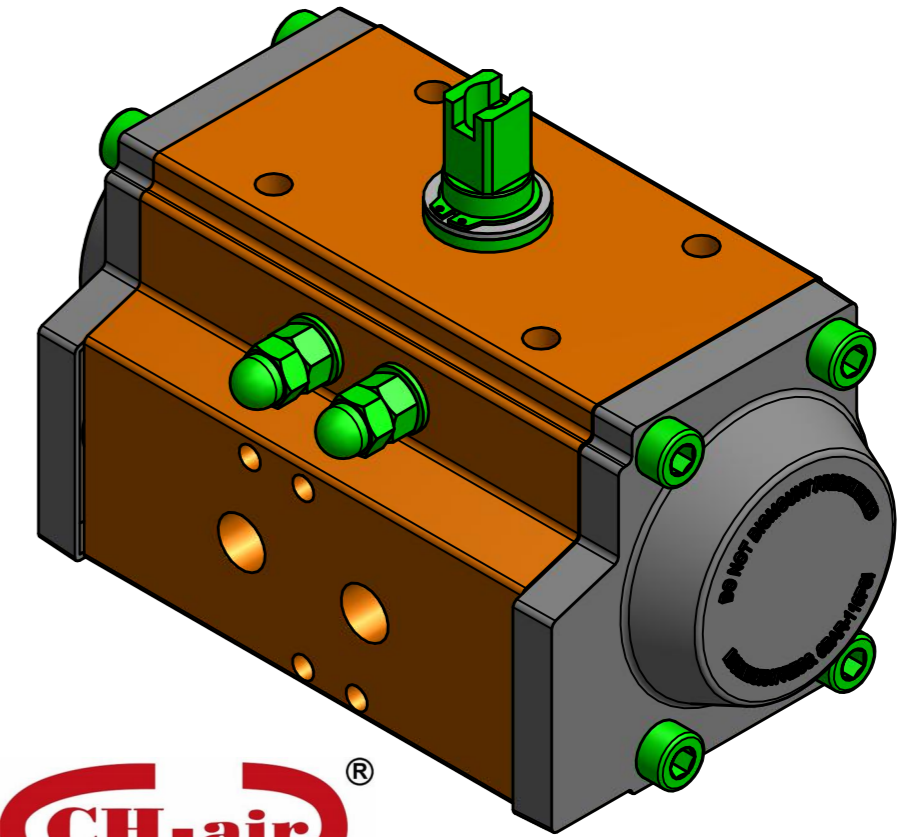

3rd. Angle Projection. IF IN DOUBT ASK !

DO NOT SCALE PRINT !

DRAWING TO BS 8888

Note:  
Standard colours:  
Body: Silver Grey  
Ends: Black

THIS DRAWING IS CONFIDENTIAL AND IS NOT TO BE REPRODUCED WITHOUT THE WRITTEN CONSENT OF Actuated Valve Supplies Limited

TITLE CH-C PNEUMATIC ACTUATOR MODEL C-040	
STOCK CODE AVS-C-040-CAD	DIM ARE mm SCALE 1:1
AVS-C-040-CAD	
DRAWING NUMBER	

JRM	HMM	SBW	NEW		25.09.17
APPROVED BY	CHECKED BY	DRAWN BY	ISSUE	CHANGE NO.	DATE