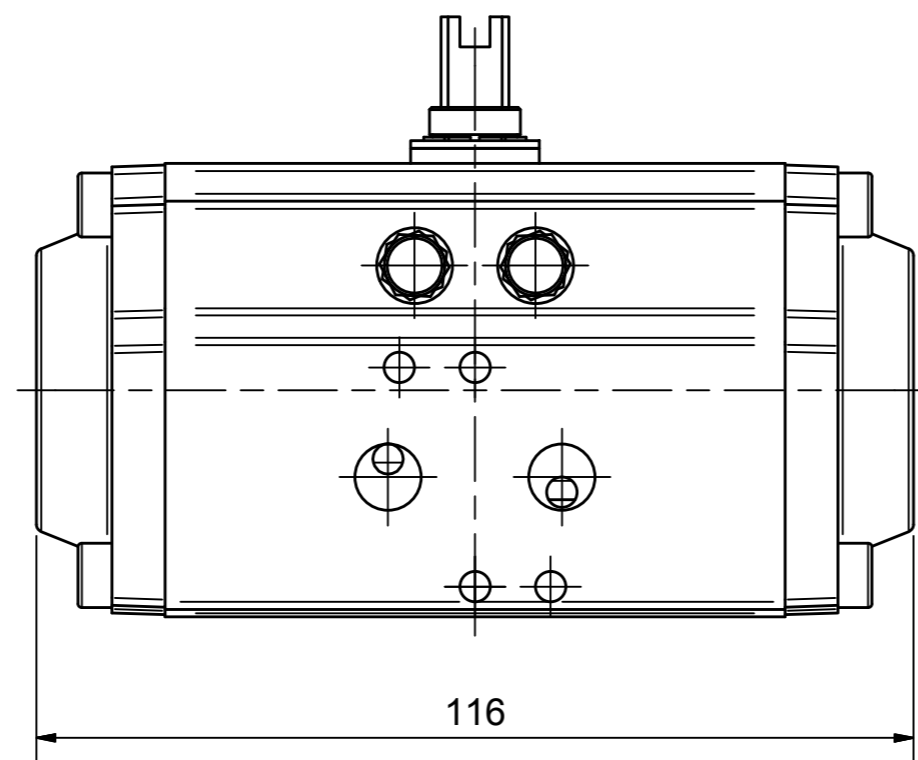

3rd. Angle Projection. IF IN DOUBT ASK !

DO NOT SCALE PRINT !

DRAWING TO BS 8888

Note:
Standard colours:
Body: Silver Grey
Ends: Black

THIS DRAWING IS CONFIDENTIAL AND IS NOT TO BE REPRODUCED WITHOUT THE WRITTEN CONSENT OF Actuated Valve Supplies Limited

TITLE CH-C PNEUMATIC ACTUATOR
MODEL C-040
STOCK CODE AVS-C-040-CAD
DIM ARE mm
SCALE 1:1

JRM	HMM	SBW	NEW		25.09.17
APPROVED BY	CHECKED BY	DRAWN BY	ISSUE	CHANGE NO.	DATE

AVS-C-040-CAD
DRAWING NUMBER SHEET 1 OF 1