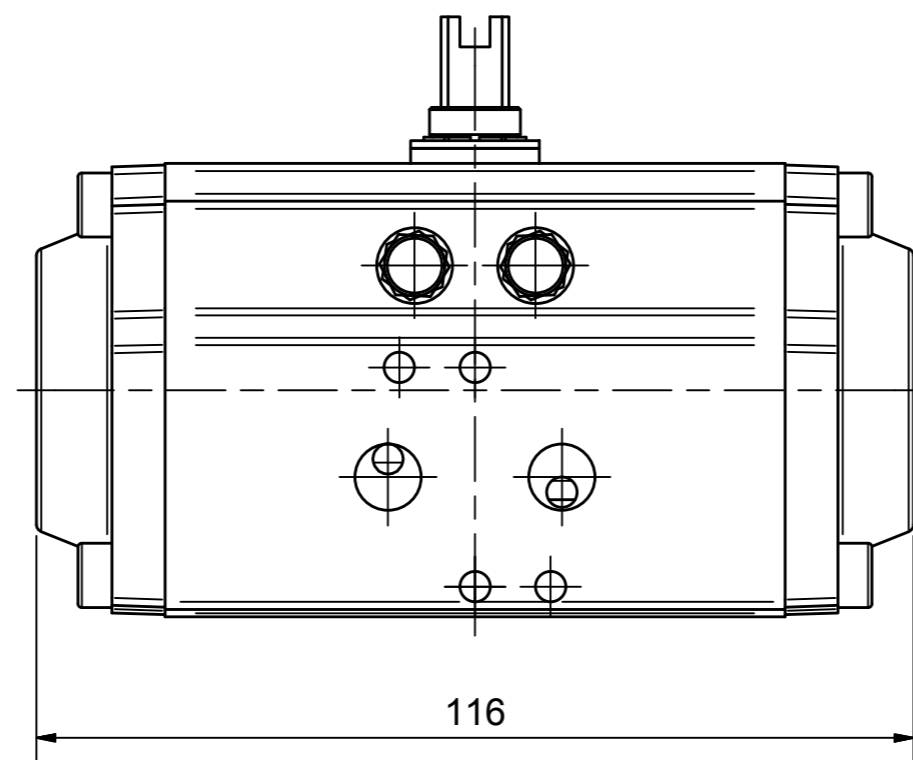

3rd. Angle Projection. IF IN DOUBT ASK !

DO NOT SCALE PRINT !

DRAWING TO BS 8888

Note:  
Standard colours:  
Body: Silver Grey  
Ends: Black

THIS DRAWING IS CONFIDENTIAL AND IS NOT TO BE REPRODUCED WITHOUT THE WRITTEN CONSENT OF Actuated Valve Supplies Limited

TITLE CH-C PNEUMATIC ACTUATOR MODEL C-040	
STOCK CODE AVS-C-040-CAD	DIM ARE mm SCALE 1:1
AVS-C-040-CAD	
DRAWING NUMBER	

JRM	HMM	SBW	NEW		25.09.17
APPROVED BY	CHECKED BY	DRAWN BY	ISSUE	CHANGE NO.	DATE