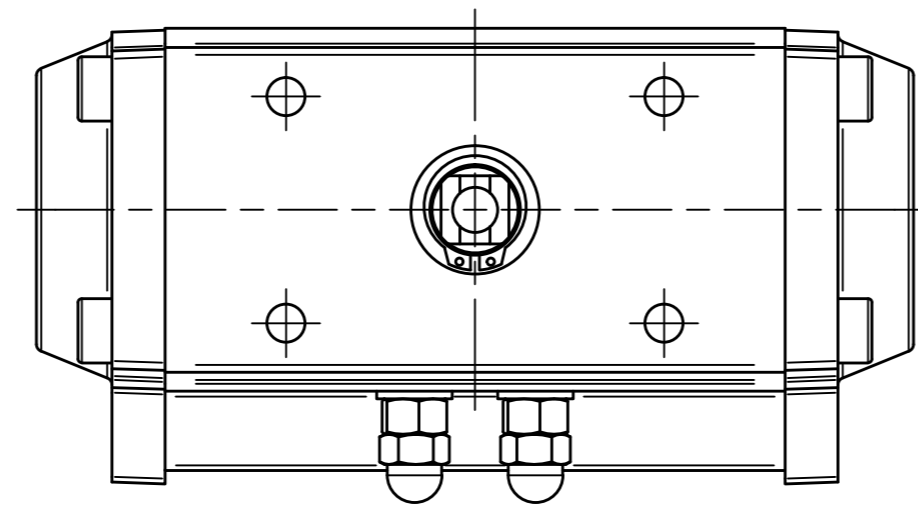

3rd. Angle Projection. IF IN DOUBT ASK !

DO NOT SCALE PRINT !

DRAWING TO BS 8888

Note:
Standard colours:
Body: Silver Grey
Ends: Black

THIS DRAWING IS CONFIDENTIAL AND IS NOT TO BE REPRODUCED WITHOUT THE WRITTEN CONSENT OF Actuated Valve Supplies Limited

TITLE CH-C PNEUMATIC ACTUATOR
MODEL C-040
STOCK CODE AVS-C-040-CAD
DIM ARE mm
SCALE 1:1

JRM	HMM	SBW	NEW		25.09.17
APPROVED BY	CHECKED BY	DRAWN BY	ISSUE	CHANGE NO.	DATE

AVS-C-040-CAD
DRAWING NUMBER SHEET 1 OF 1