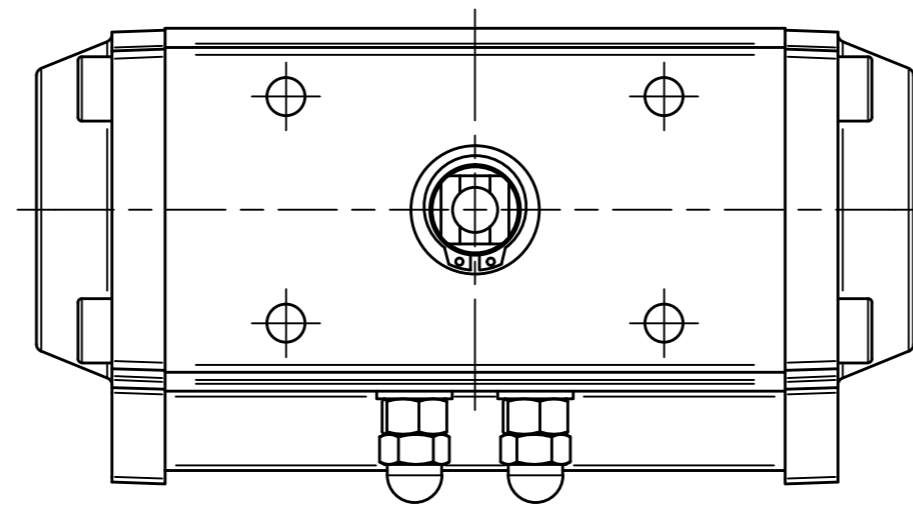

3rd. Angle Projection. IF IN DOUBT ASK !

DO NOT SCALE PRINT !

DRAWING TO BS 8888

Note:  
Standard colours:  
Body: Silver Grey  
Ends: Black

THIS DRAWING IS CONFIDENTIAL AND IS NOT TO BE REPRODUCED WITHOUT THE WRITTEN CONSENT OF Actuated Valve Supplies Limited

TITLE CH-C PNEUMATIC ACTUATOR MODEL C-040	
STOCK CODE AVS-C-040-CAD	DIM ARE mm SCALE 1:1
AVS-C-040-CAD	
DRAWING NUMBER	

JRM	HMM	SBW	NEW		25.09.17
APPROVED BY	CHECKED BY	DRAWN BY	ISSUE	CHANGE NO.	DATE