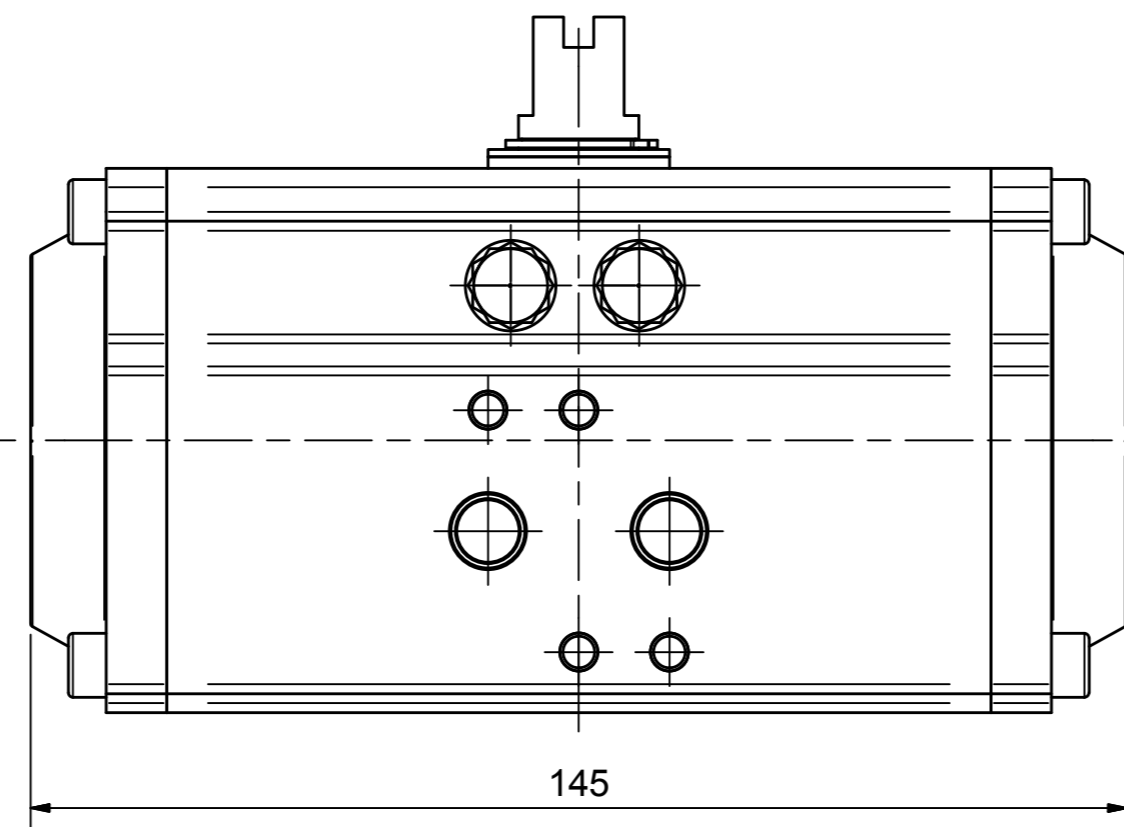

3rd. Angle Projection. IF IN DOUBT ASK !

DO NOT SCALE PRINT !

DRAWING TO BS 8888

Note:
Standard colours:
Body: Silver Grey
Ends: Black

THIS DRAWING IS CONFIDENTIAL AND IS NOT TO BE REPRODUCED WITHOUT THE WRITTEN CONSENT OF Actuated Valve Supplies Limited

TITLE CH-C PNEUMATIC ACTUATOR
MODEL C-052

STOCK CODE AVS-C-052-CAD	DIM ARE mm SCALE 1:1
-----------------------------	-------------------------

JRM	HMM	SBW	NEW		25.09.17
APPROVED BY	CHECKED BY	DRAWN BY	ISSUE	CHANGE NO.	DATE