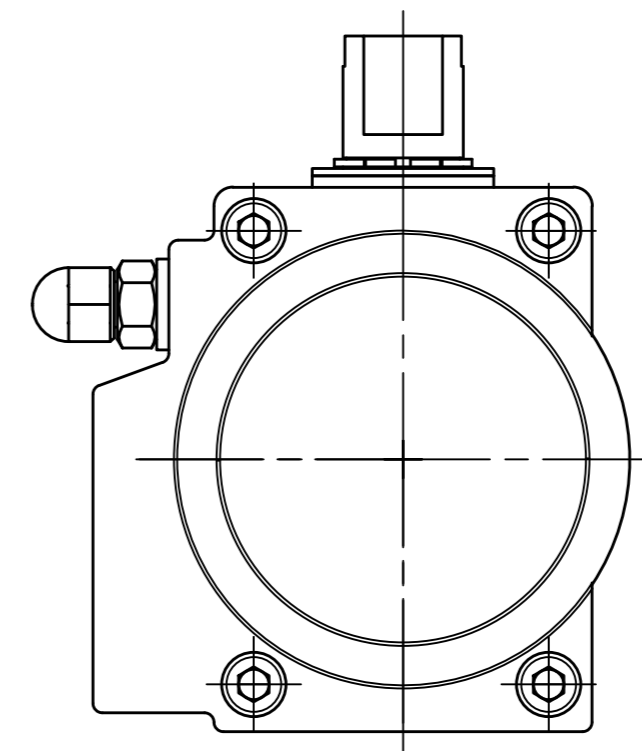

3rd. Angle Projection. IF IN DOUBT ASK !

DO NOT SCALE PRINT !

DRAWING TO BS 8888

Note:
Standard colours:
Body: Silver Grey
Ends: Black

THIS DRAWING IS CONFIDENTIAL AND IS NOT TO BE REPRODUCED WITHOUT THE WRITTEN CONSENT OF Actuated Valve Supplies Limited

TITLE CH-C PNEUMATIC ACTUATOR
MODEL C-052

STOCK CODE AVS-C-052-CAD	DIM ARE mm SCALE 1:1
-----------------------------	-------------------------

JRM	HMM	SBW	NEW		25.09.17
APPROVED BY	CHECKED BY	DRAWN BY	ISSUE	CHANGE NO.	DATE