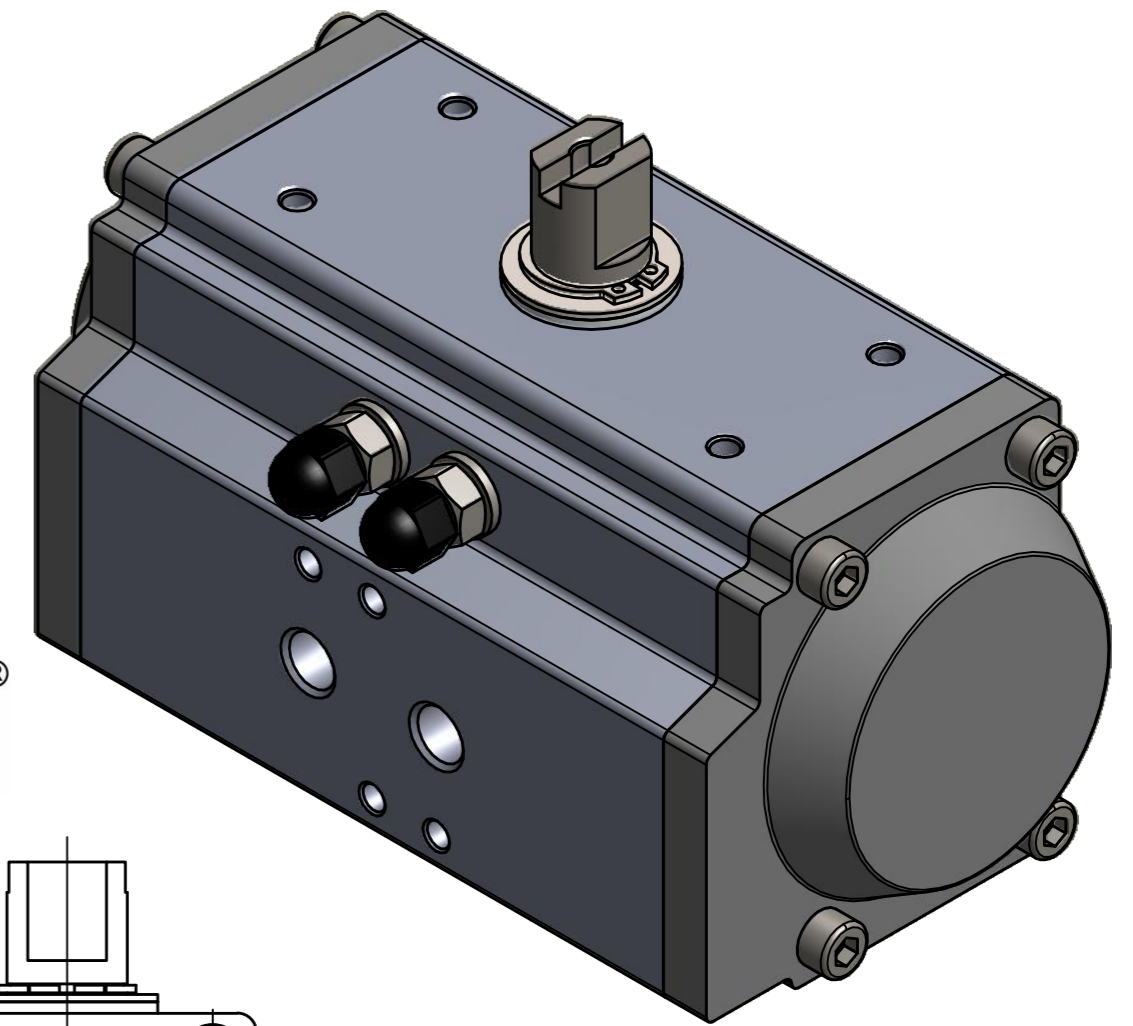

3rd. Angle Projection. IF IN DOUBT ASK !

DO NOT SCALE PRINT !

DRAWING TO BS 8888

Note:
Standard colours:
Body: Silver Grey
Ends: Black

THIS DRAWING IS CONFIDENTIAL AND IS NOT TO BE REPRODUCED WITHOUT THE WRITTEN CONSENT OF Actuated Valve Supplies Limited

TITLE CH-C PNEUMATIC ACTUATOR
MODEL C-052

STOCK CODE AVS-C-052-CAD	DIM ARE mm SCALE 1:1
-----------------------------	-------------------------

JRM	HMM	SBW	NEW		25.09.17
APPROVED BY	CHECKED BY	DRAWN BY	ISSUE	CHANGE NO.	DATE