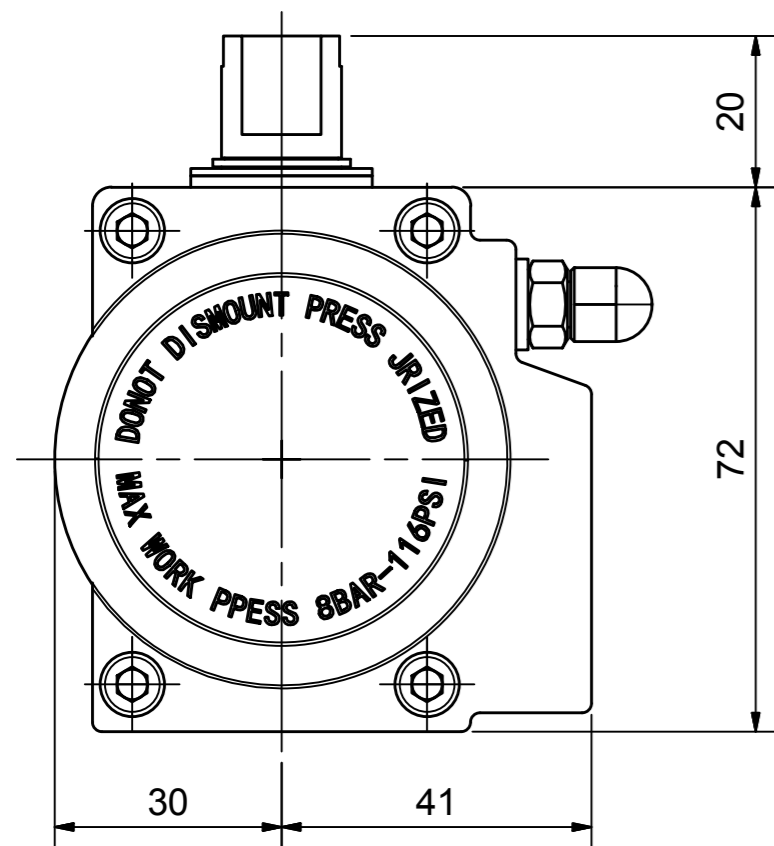

3rd. Angle Projection. IF IN DOUBT ASK !

DO NOT SCALE PRINT !

DRAWING TO BS 8888

Note:
Standard colours:
Body: Silver Grey
Ends: Black

THIS DRAWING IS CONFIDENTIAL AND IS NOT TO BE REPRODUCED WITHOUT THE WRITTEN CONSENT OF Actuated Valve Supplies Limited

TITLE CH-C PNEUMATIC ACTUATOR
MODEL C-052

STOCK CODE AVS-C-052-CAD	DIM ARE mm SCALE 1:1
-----------------------------	-------------------------

JRM	HMM	SBW	NEW		25.09.17
APPROVED BY	CHECKED BY	DRAWN BY	ISSUE	CHANGE NO.	DATE