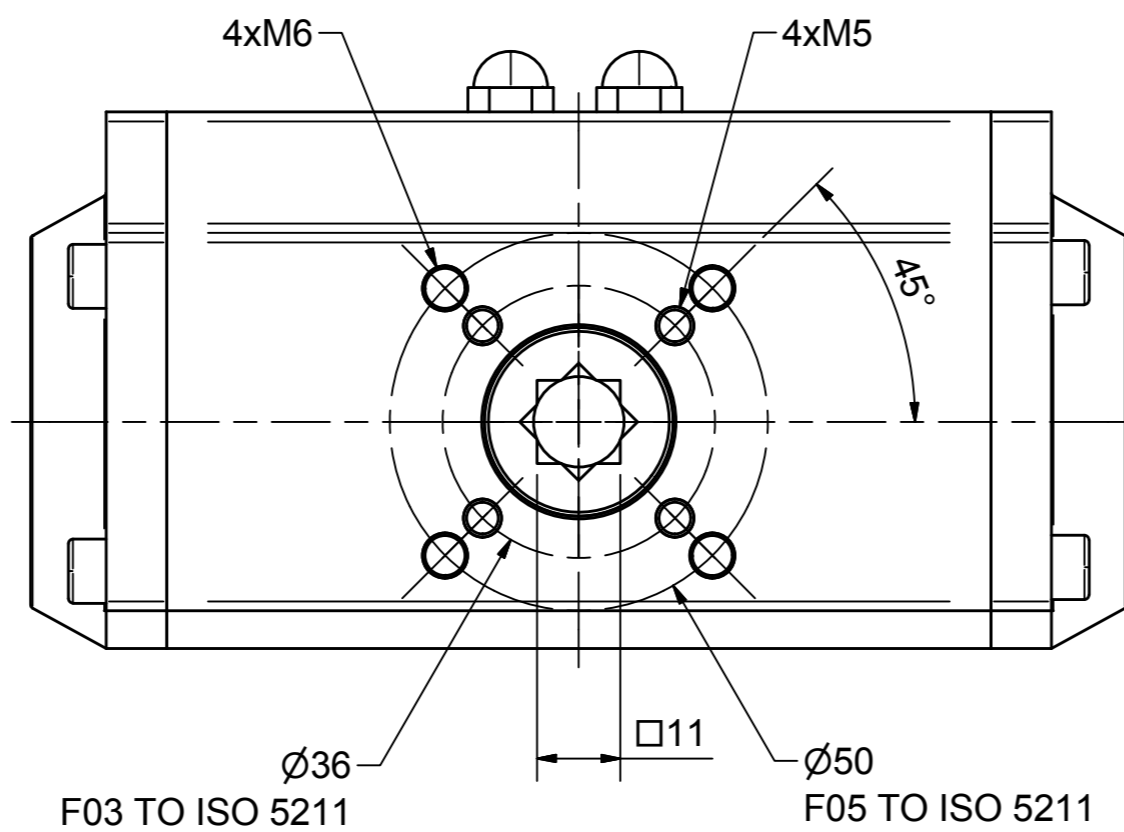

3rd. Angle Projection. IF IN DOUBT ASK !

DO NOT SCALE PRINT !

DRAWING TO BS 8888

Note:
Standard colours:
Body: Silver Grey
Ends: Black

THIS DRAWING IS CONFIDENTIAL AND IS NOT TO BE REPRODUCED WITHOUT THE WRITTEN CONSENT OF Actuated Valve Supplies Limited

TITLE CH-C PNEUMATIC ACTUATOR
MODEL C-052

STOCK CODE AVS-C-052-CAD	DIM ARE mm SCALE 1:1
-----------------------------	-------------------------

JRM	HMM	SBW	NEW		25.09.17
APPROVED BY	CHECKED BY	DRAWN BY	ISSUE	CHANGE NO.	DATE