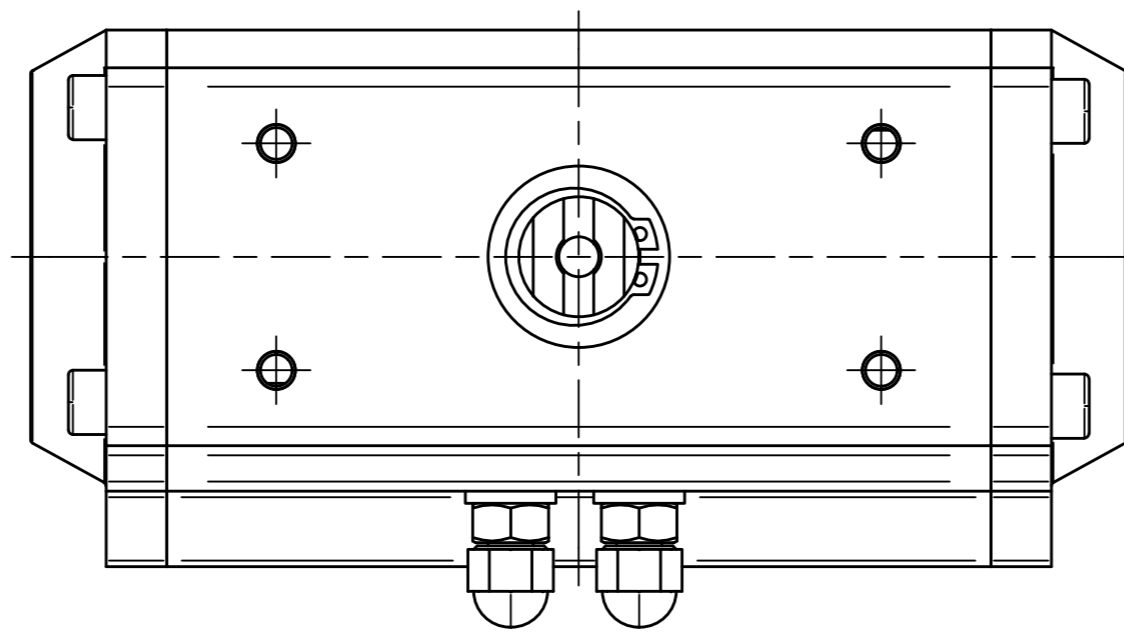

3rd. Angle Projection. IF IN DOUBT ASK !

DO NOT SCALE PRINT !

DRAWING TO BS 8888

Note:
Standard colours:
Body: Silver Grey
Ends: Black

THIS DRAWING IS CONFIDENTIAL AND IS NOT TO BE REPRODUCED WITHOUT THE WRITTEN CONSENT OF Actuated Valve Supplies Limited

TITLE CH-C PNEUMATIC ACTUATOR
MODEL C-052

STOCK CODE AVS-C-052-CAD	DIM ARE mm SCALE 1:1
-----------------------------	-------------------------

JRM	HMM	SBW	NEW		25.09.17
APPROVED BY	CHECKED BY	DRAWN BY	ISSUE	CHANGE NO.	DATE