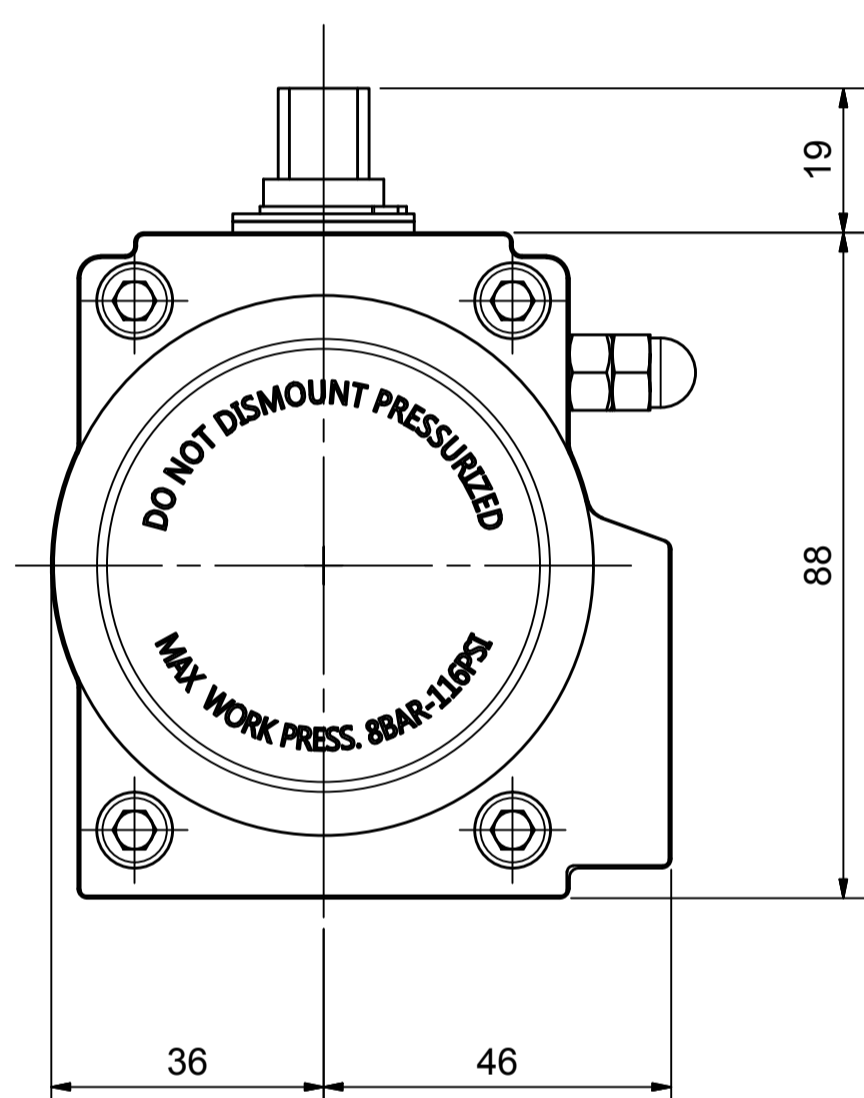

IF IN DOUBT ASK!

DO NOT SCALE PRINT!

DRAWING TO BS 8888

Note:  
Standard colours:  
Body: Silver Grey  
Ends: Black

<small>THIS DRAWING IS CONFIDENTIAL AND IS NOT TO BE REPRODUCED WITHOUT THE WRITTEN CONSENT OF Actuated Valve Supplies Limited</small>	
<b>TITLE</b> CH-C PNEUMATIC ACTUATOR MODEL C-063	
<b>STOCK CODE</b> AVS-C-063-CAD	<b>DIM ARE mm</b> SCALE 1:1
<b>DRAWING NUMBER</b> AVS-C-063-CAD	
SHEET 1 OF 1	