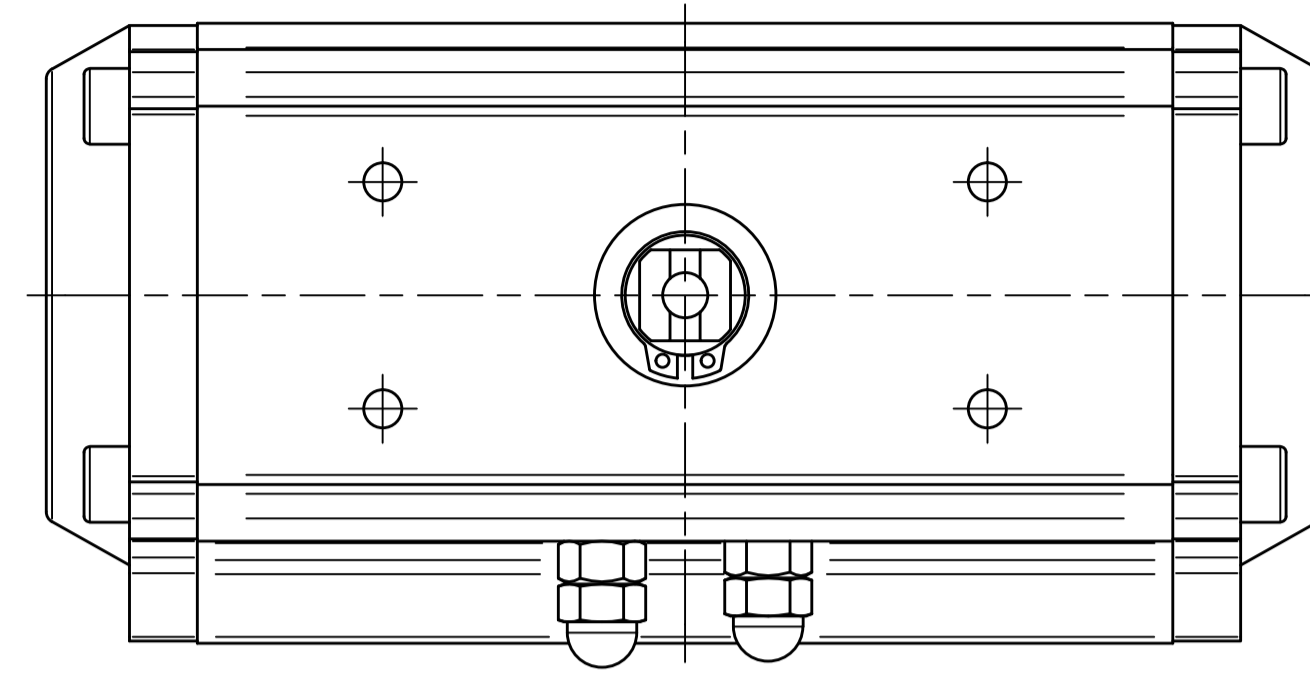

IF IN DOUBT ASK!

DO NOT SCALE PRINT!

DRAWING TO BS 8888

Note:  
Standard colours:  
Body: Silver Grey  
Ends: Black

**AVS**  
Actuated Valve Supplies Limited

TITLE CH-C PNEUMATIC ACTUATOR  
MODEL C-063  
STOCK CODE AVS-C-063-CAD  
DIM ARE mm  
SCALE 1:1