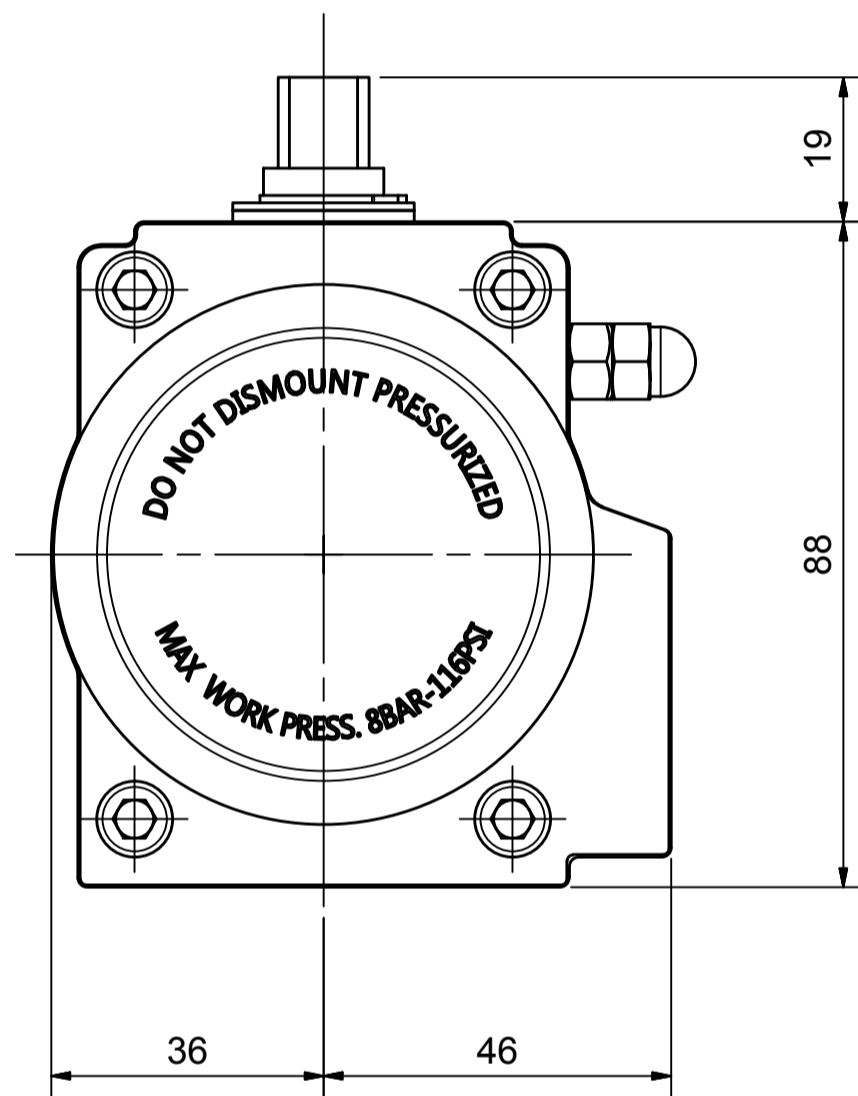

IF IN DOUBT ASK!

DO NOT SCALE PRINT!

DRAWING TO BS 8888

Note:  
Standard colours:  
Body: Silver Grey  
Ends: Black

**AVS**  
Actuated Valve Supplies Limited

TITLE CH-C PNEUMATIC ACTUATOR  
MODEL C-063  
STOCK CODE AVS-C-063-CAD  
DIM ARE mm  
SCALE 1:1