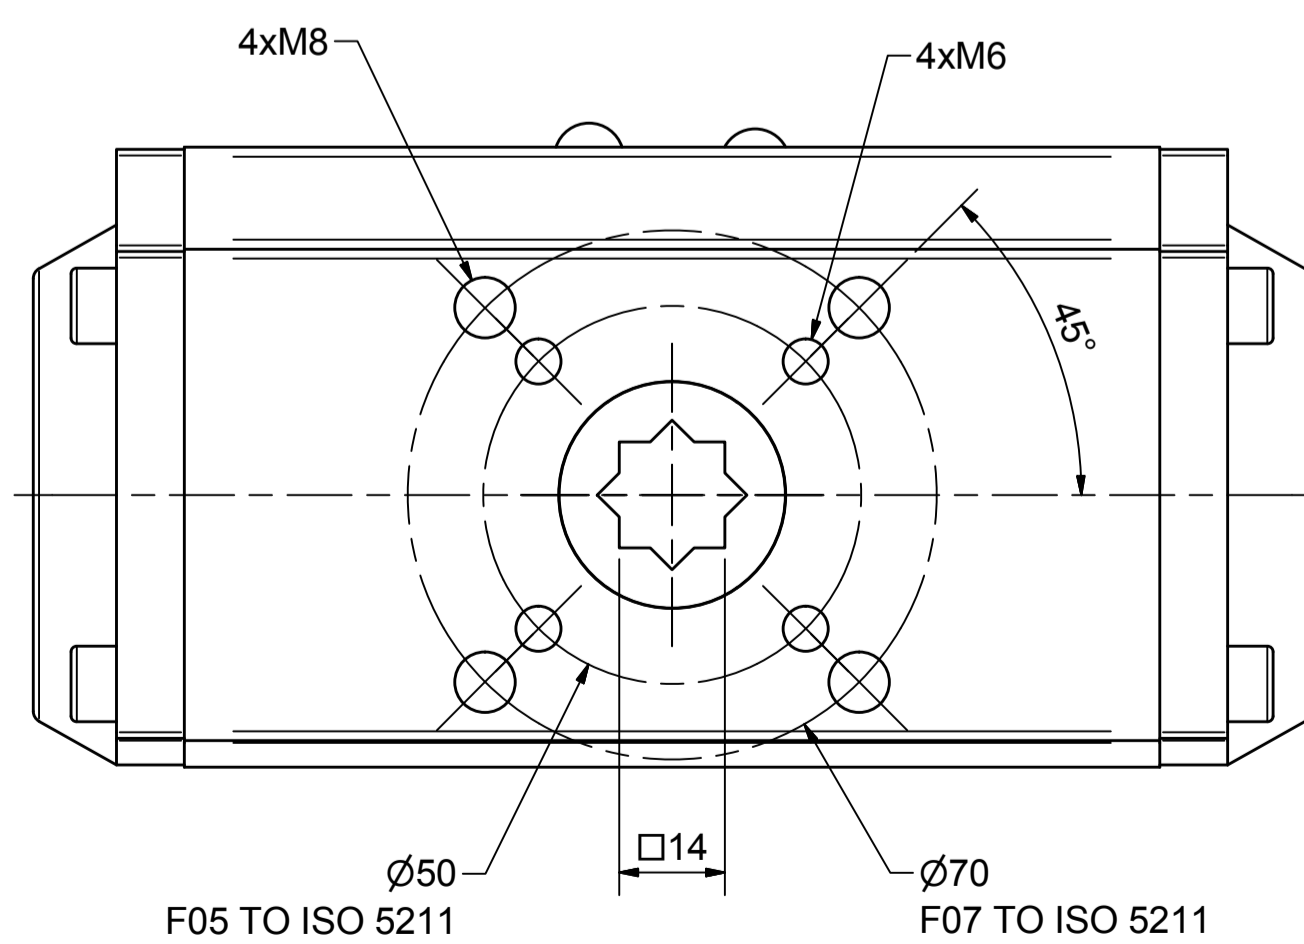

IF IN DOUBT ASK!

DO NOT SCALE PRINT!

DRAWING TO BS 8888

Note:  
Standard colours:  
Body: Silver Grey  
Ends: Black

<small>THIS DRAWING IS CONFIDENTIAL AND IS NOT TO BE REPRODUCED WITHOUT THE WRITTEN CONSENT OF Actuated Valve Supplies Limited</small>	
<b>TITLE</b> CH-C PNEUMATIC ACTUATOR MODEL C-063	
<b>STOCK CODE</b> AVS-C-063-CAD	<b>DIM ARE mm</b> SCALE 1:1
<b>DRAWING NUMBER</b> AVS-C-063-CAD	
SHEET 1 OF 1	