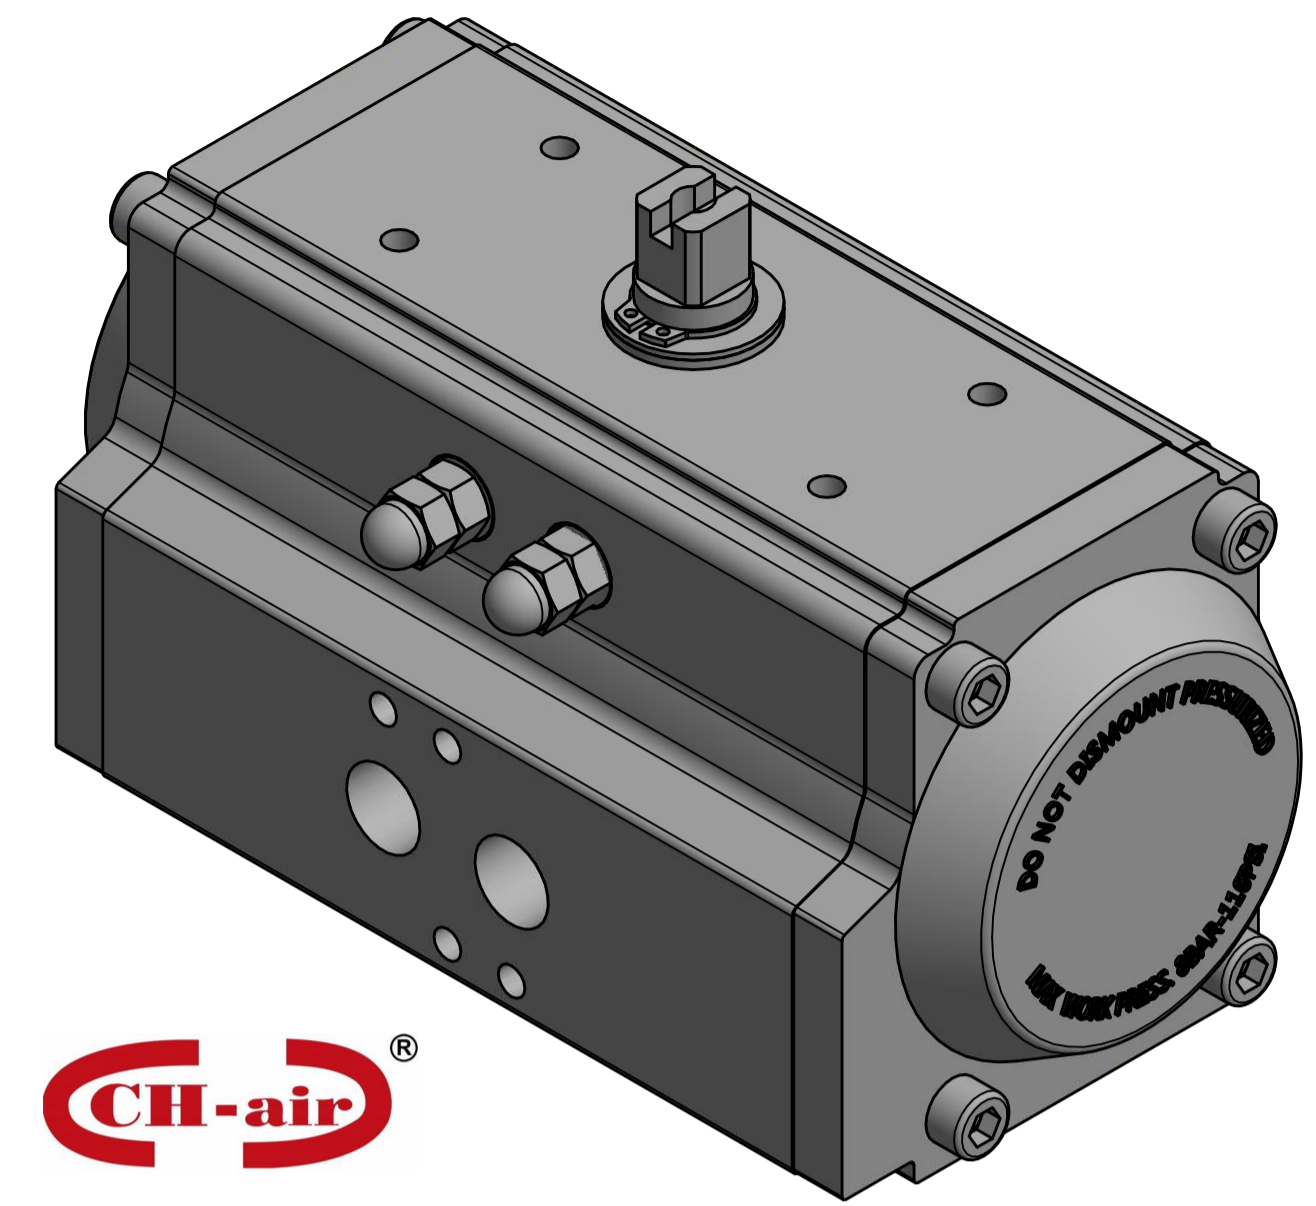

IF IN DOUBT ASK!

DO NOT SCALE PRINT!

DRAWING TO BS 8888

Note:  
Standard colours:  
Body: Silver Grey  
Ends: Black

**AVS**  
Actuated Valve Supplies Limited

TITLE CH-C PNEUMATIC ACTUATOR  
MODEL C-063  
STOCK CODE AVS-C-063-CAD  
DIM ARE mm  
SCALE 1:1

JRM	HMM	SBW	NEW		25.09.17
APPROVED BY	CHECKED BY	DRAWN BY	ISSUE	CHANGE NO.	DATE

AVS-C-063-CAD  
DRAWING NUMBER SHEET 1 OF 1