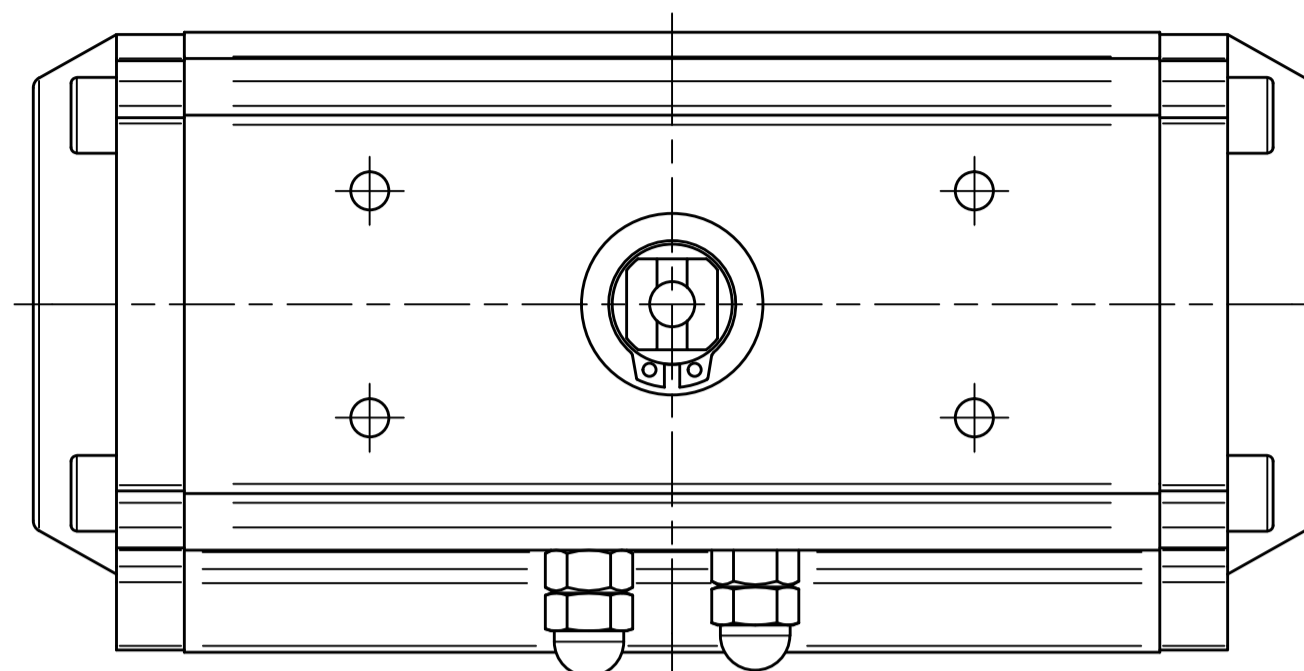

IF IN DOUBT ASK!

DO NOT SCALE PRINT!

DRAWING TO BS 8888

Note:  
Standard colours:  
Body: Silver Grey  
Ends: Black

<small>THIS DRAWING IS CONFIDENTIAL AND IS NOT TO BE REPRODUCED WITHOUT THE WRITTEN CONSENT OF Actuated Valve Supplies Limited</small>	
<b>TITLE</b> CH-C PNEUMATIC ACTUATOR MODEL C-063	
<b>STOCK CODE</b> AVS-C-063-CAD	<b>DIM ARE mm</b> SCALE 1:1
<b>DRAWING NUMBER</b> AVS-C-063-CAD	
SHEET 1 OF 1	