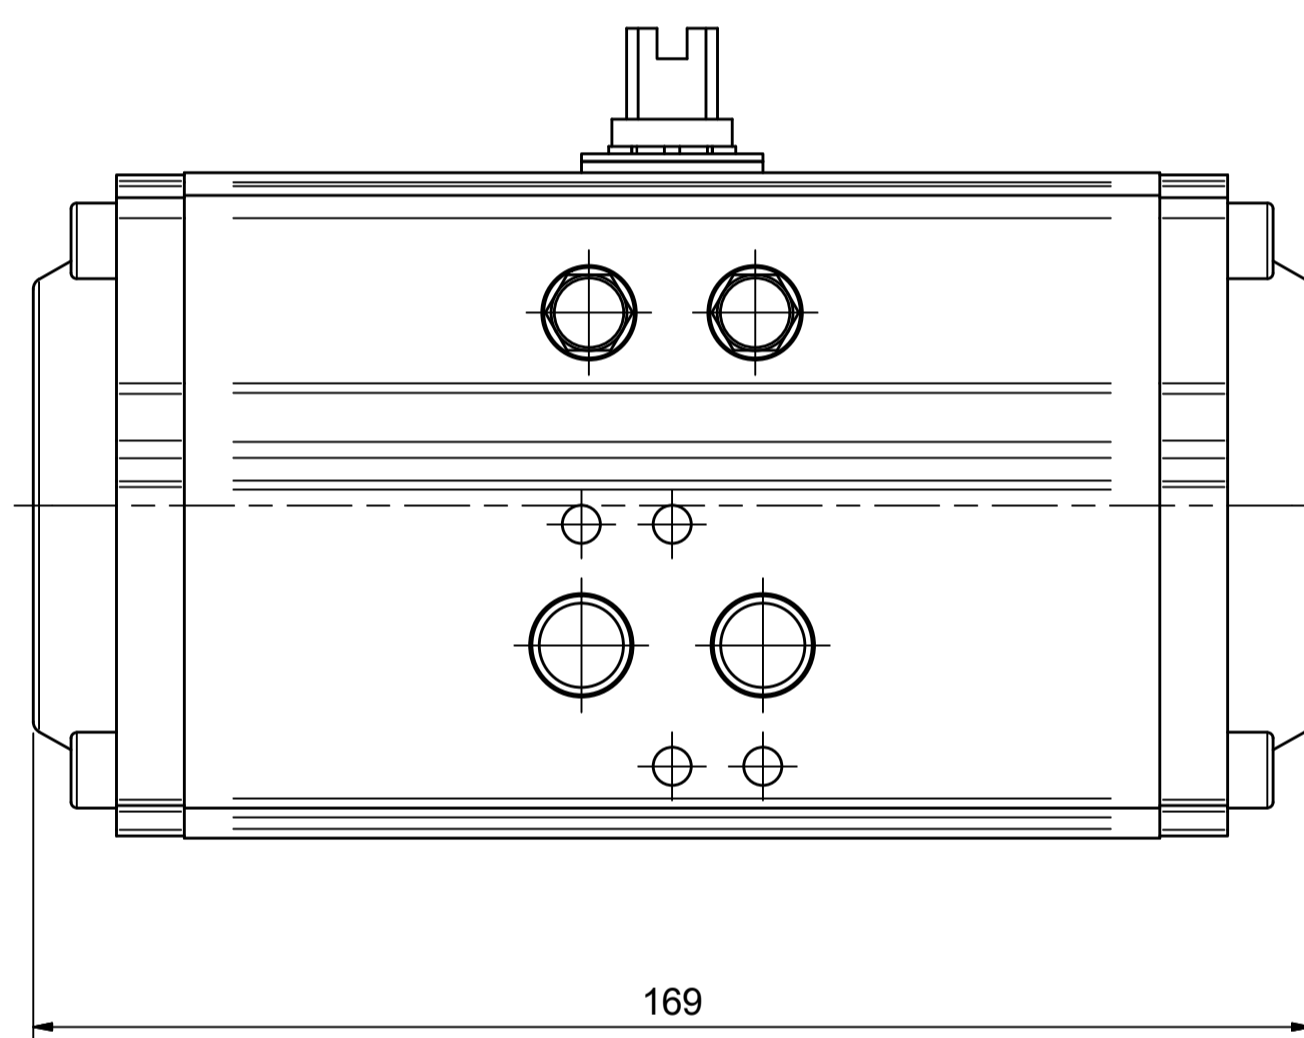

IF IN DOUBT ASK!

DO NOT SCALE PRINT!

DRAWING TO BS 8888

Note:  
Standard colours:  
Body: Silver Grey  
Ends: Black

<small>THIS DRAWING IS CONFIDENTIAL AND IS NOT TO BE REPRODUCED WITHOUT THE WRITTEN CONSENT OF Actuated Valve Supplies Limited</small>	
<b>TITLE</b> CH-C PNEUMATIC ACTUATOR MODEL C-063	
<b>STOCK CODE</b> AVS-C-063-CAD	<b>DIM ARE mm</b> SCALE 1:1
<b>DRAWING NUMBER</b> AVS-C-063-CAD	
SHEET 1 OF 1	