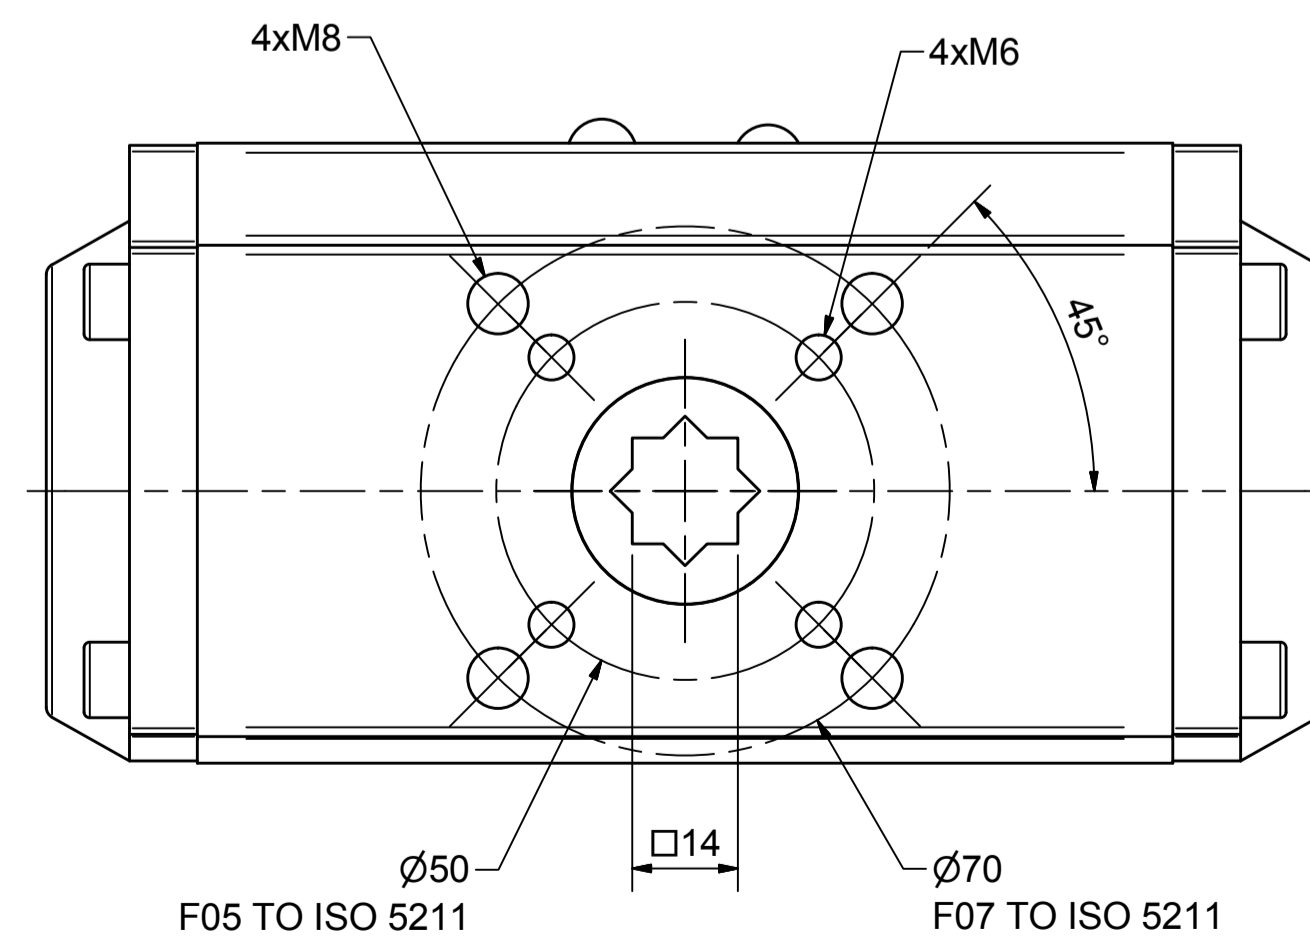

IF IN DOUBT ASK!

DO NOT SCALE PRINT!

DRAWING TO BS 8888

Note:  
Standard colours:  
Body: Silver Grey  
Ends: Black

**AVS**  
Actuated Valve Supplies Limited

TITLE CH-C PNEUMATIC ACTUATOR  
MODEL C-063  
STOCK CODE AVS-C-063-CAD  
DIM ARE mm  
SCALE 1:1