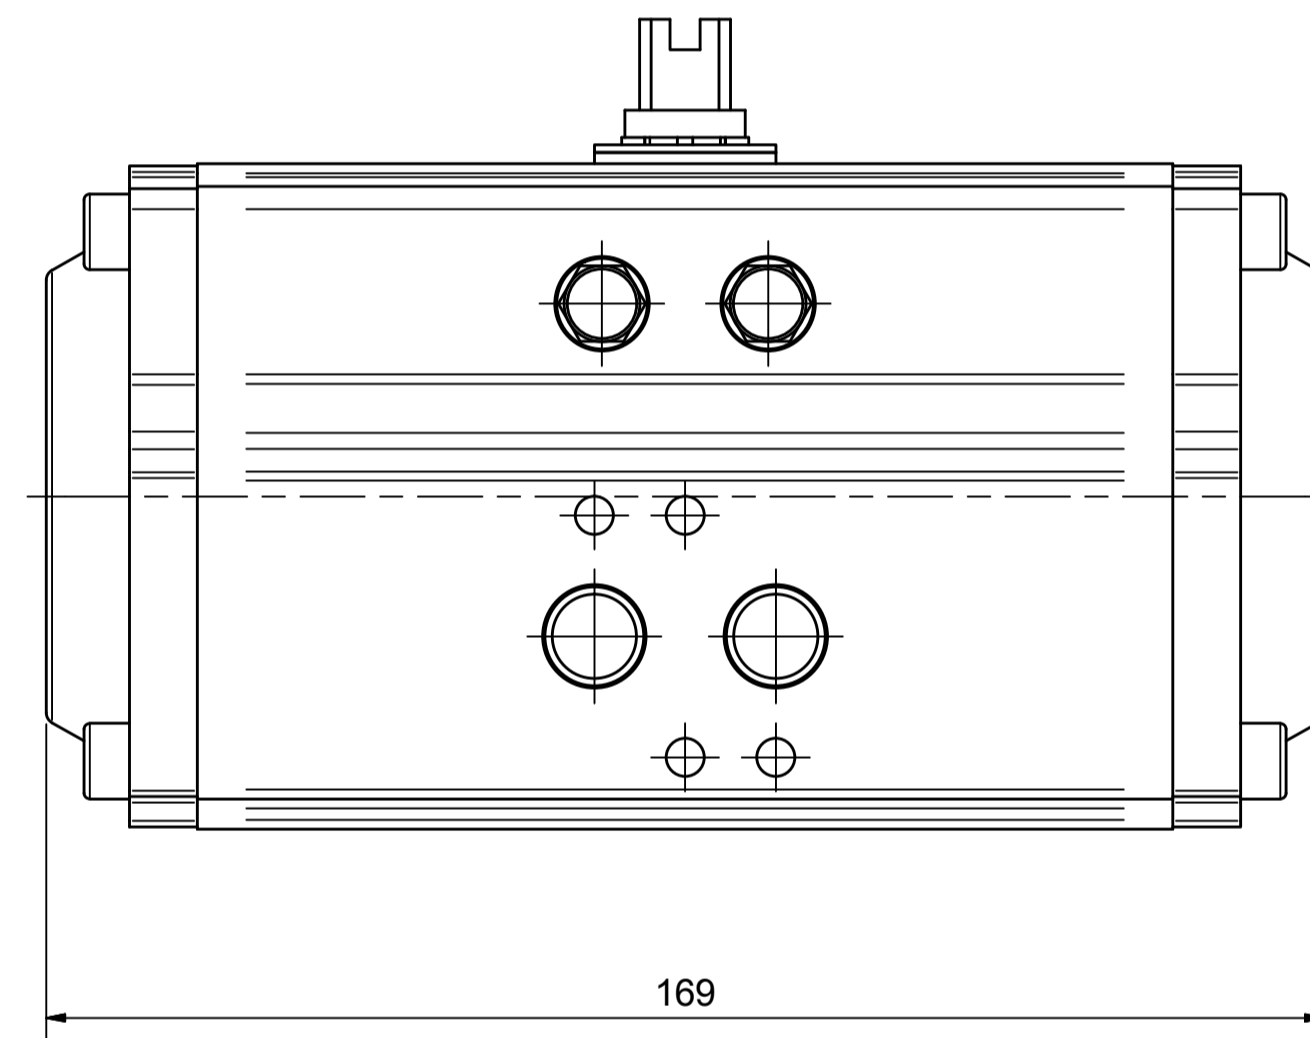

IF IN DOUBT ASK!

DO NOT SCALE PRINT!

DRAWING TO BS 8888

Note:  
Standard colours:  
Body: Silver Grey  
Ends: Black

**AVS**  
Actuated Valve Supplies Limited

TITLE CH-C PNEUMATIC ACTUATOR  
MODEL C-063  
STOCK CODE AVS-C-063-CAD  
DIM ARE mm  
SCALE 1:1