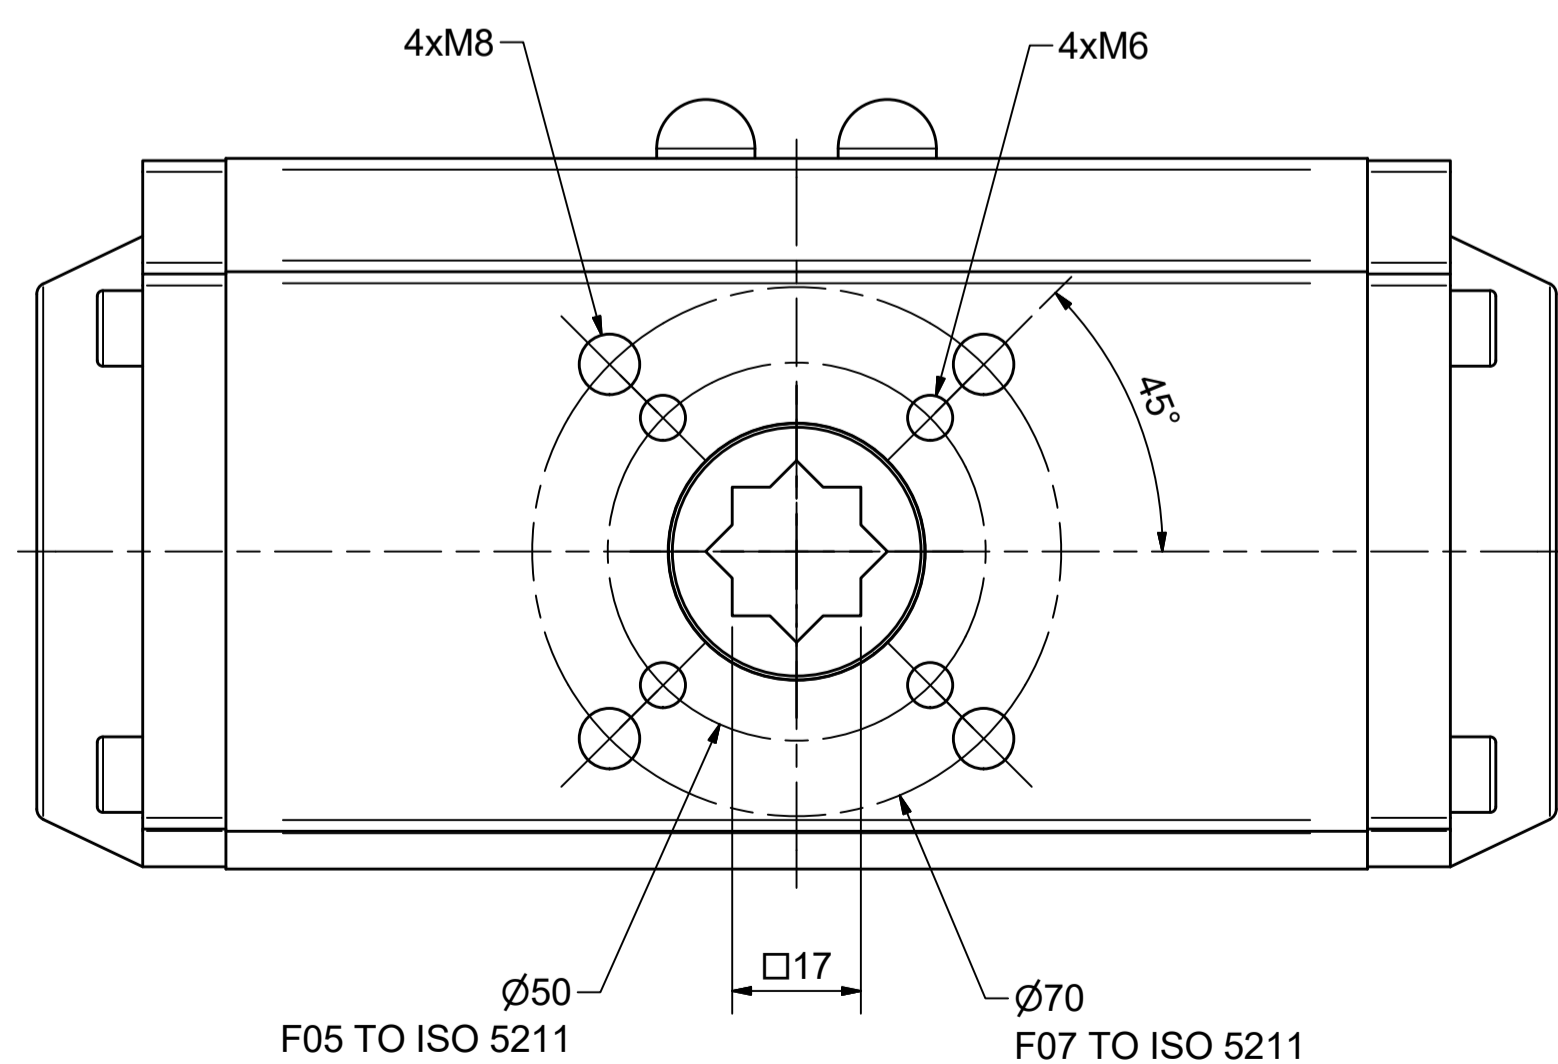

IF IN DOUBT ASK!

DO NOT SCALE PRINT!

DRAWING TO BS 8888

Note:
Standard colours:
Body: Silver Grey
Ends: Black

AVS
Actuated Valve Supplies Limited

TITLE CH-C PNEUMATIC ACTUATOR
MODEL C-075
STOCK CODE AVS-C-075-CAD
DIM ARE mm
SCALE 1:1