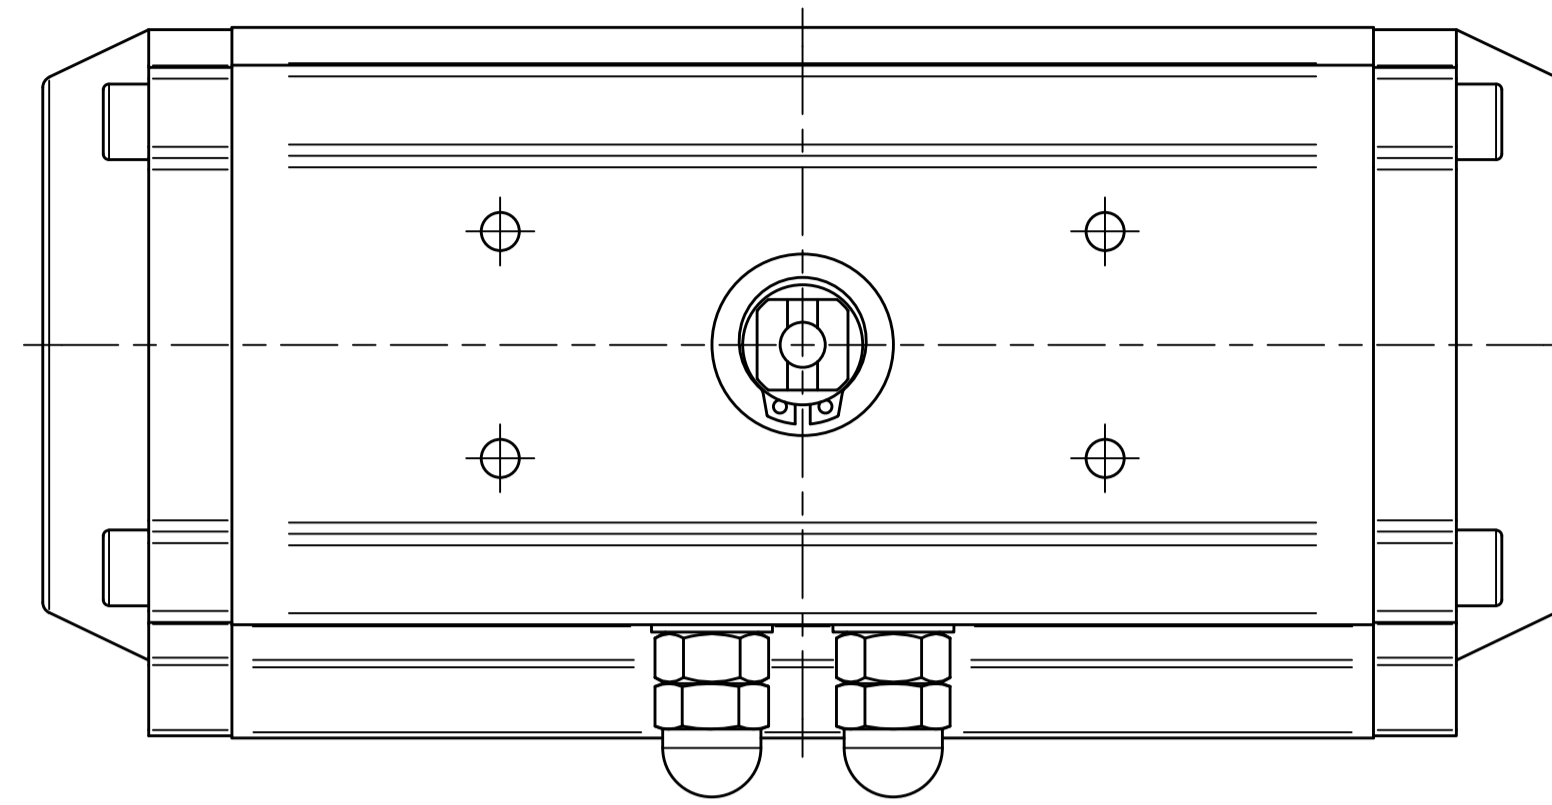

IF IN DOUBT ASK!

DO NOT SCALE PRINT!

DRAWING TO BS 8888

Note:
Standard colours:
Body: Silver Grey
Ends: Black

TITLE CH-C PNEUMATIC ACTUATOR MODEL C-075		DIM ARE mm SCALE 1:1
STOCK CODE AVS-C-075-CAD		DRAWING NUMBER AVS-C-075-CAD
APPROVED BY JRM		CHECKED BY HMM
DRAWN BY SBW		ISSUE NEW
CHANGE NO. 25.09.17		DATE 25.09.17
SHEET 1 OF 1		AVS-C-075-CAD