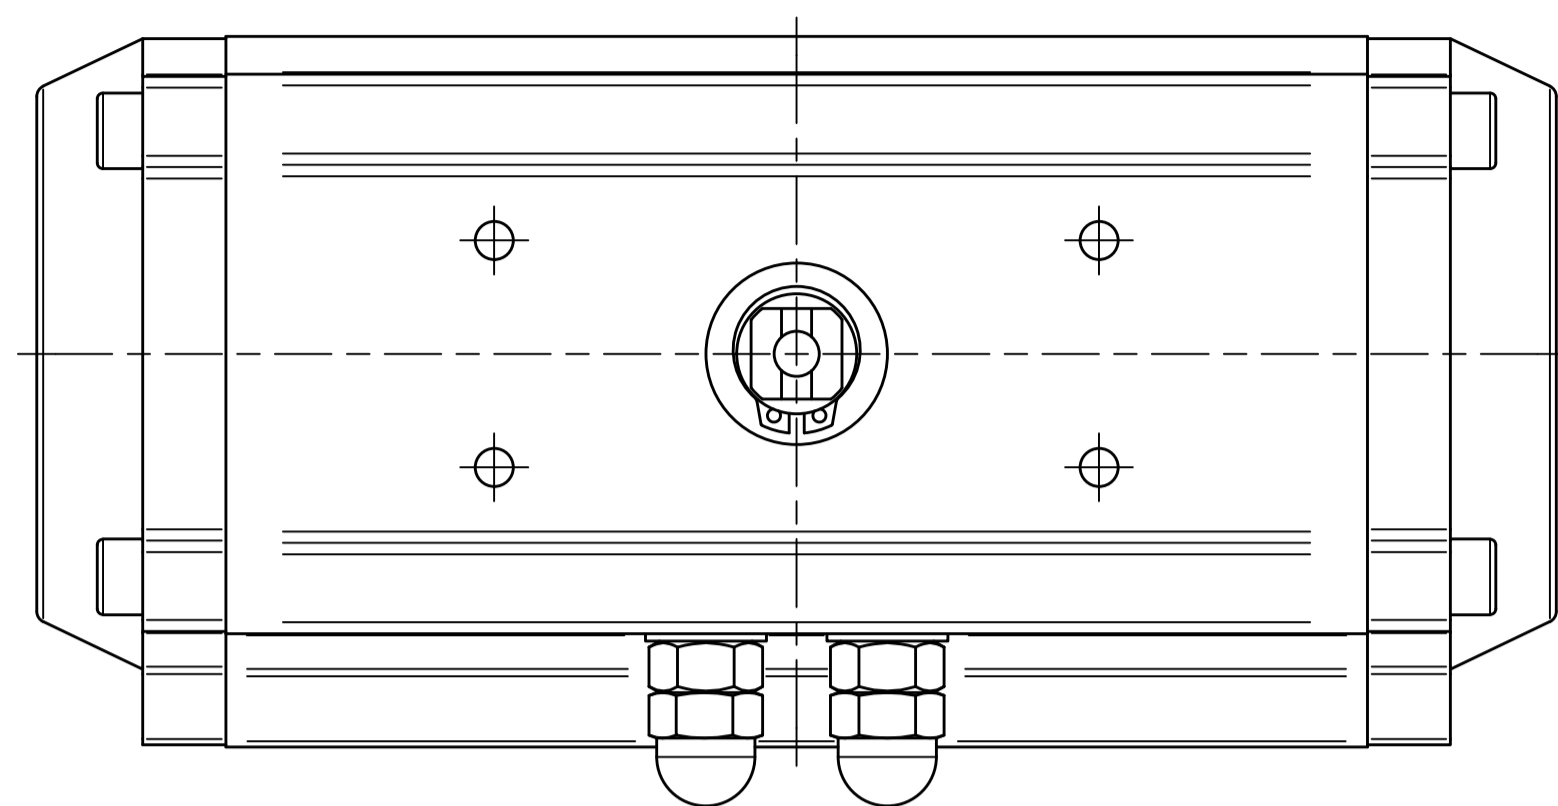

IF IN DOUBT ASK!

DO NOT SCALE PRINT!

DRAWING TO BS 8888

Note:
Standard colours:
Body: Silver Grey
Ends: Black

AVS
Actuated Valve Supplies Limited

TITLE CH-C PNEUMATIC ACTUATOR
MODEL C-075
STOCK CODE AVS-C-075-CAD
DIM ARE mm
SCALE 1:1