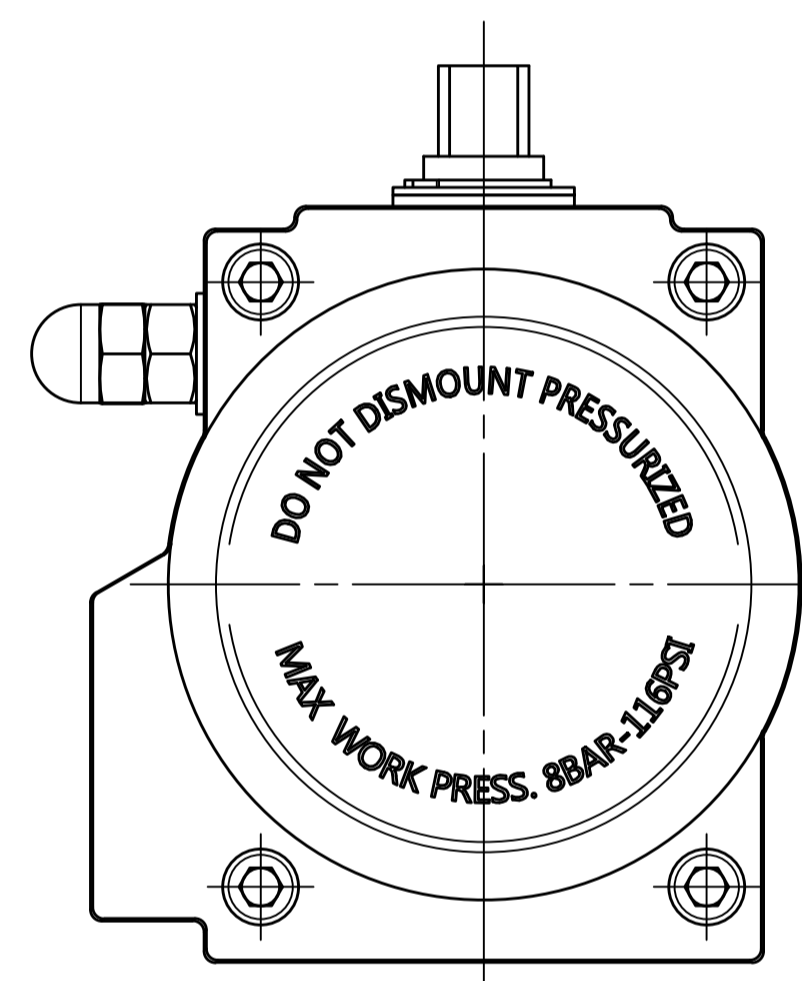

IF IN DOUBT ASK!

DO NOT SCALE PRINT!

DRAWING TO BS 8888

Note:
Standard colours:
Body: Silver Grey
Ends: Black

AVS
Actuated Valve Supplies Limited

TITLE CH-C PNEUMATIC ACTUATOR
MODEL C-075
STOCK CODE AVS-C-075-CAD
DIM ARE mm
SCALE 1:1