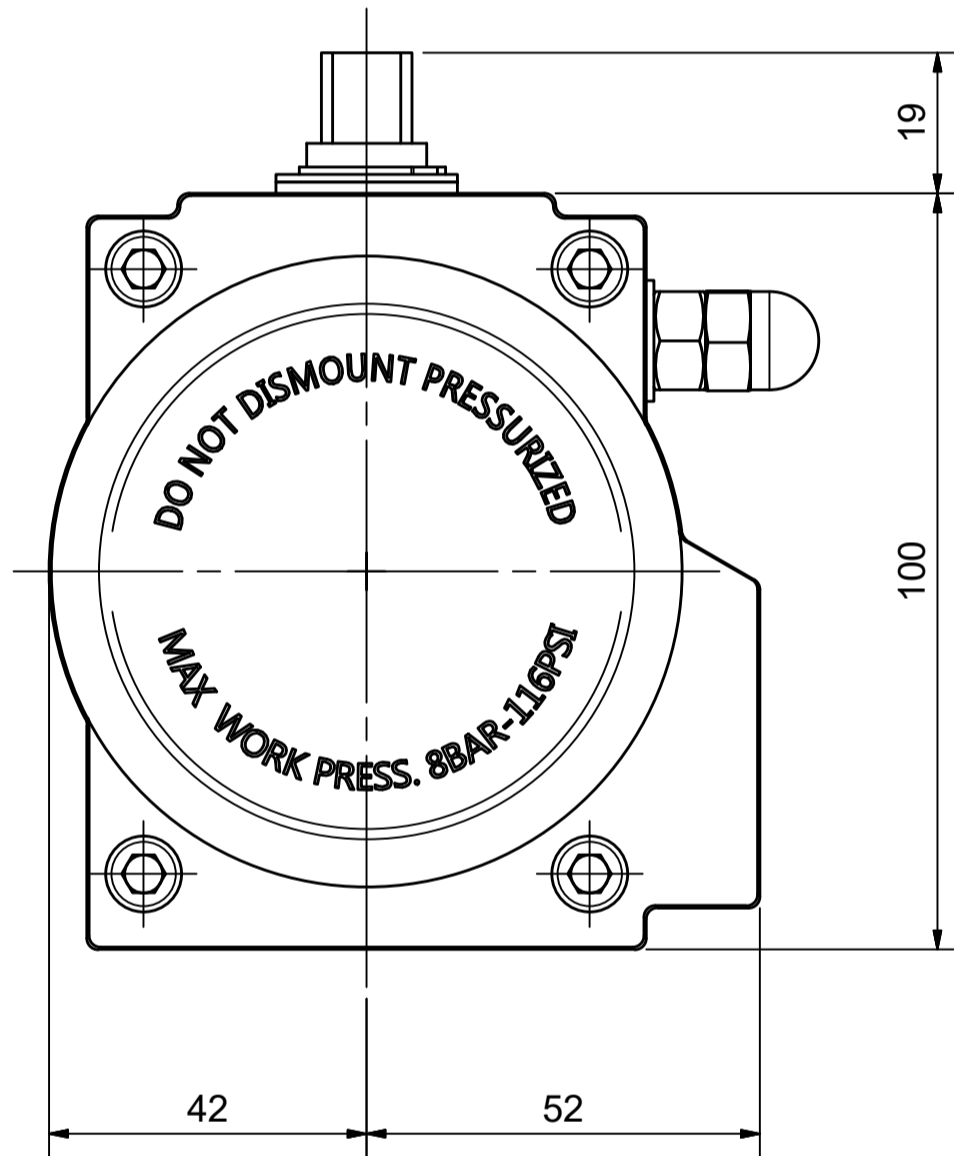

IF IN DOUBT ASK!

DO NOT SCALE PRINT!

DRAWING TO BS 8888

Note:
Standard colours:
Body: Silver Grey
Ends: Black

TITLE CH-C PNEUMATIC ACTUATOR MODEL C-075		DIM ARE mm SCALE 1:1
STOCK CODE AVS-C-075-CAD		DRAWING NUMBER AVS-C-075-CAD
APPROVED BY JRM		CHECKED BY HMM
DRAWN BY SBW		ISSUE NEW
CHANGE NO. 25.09.17		DATE 25.09.17
SHEET 1 OF 1		AVS-C-075-CAD