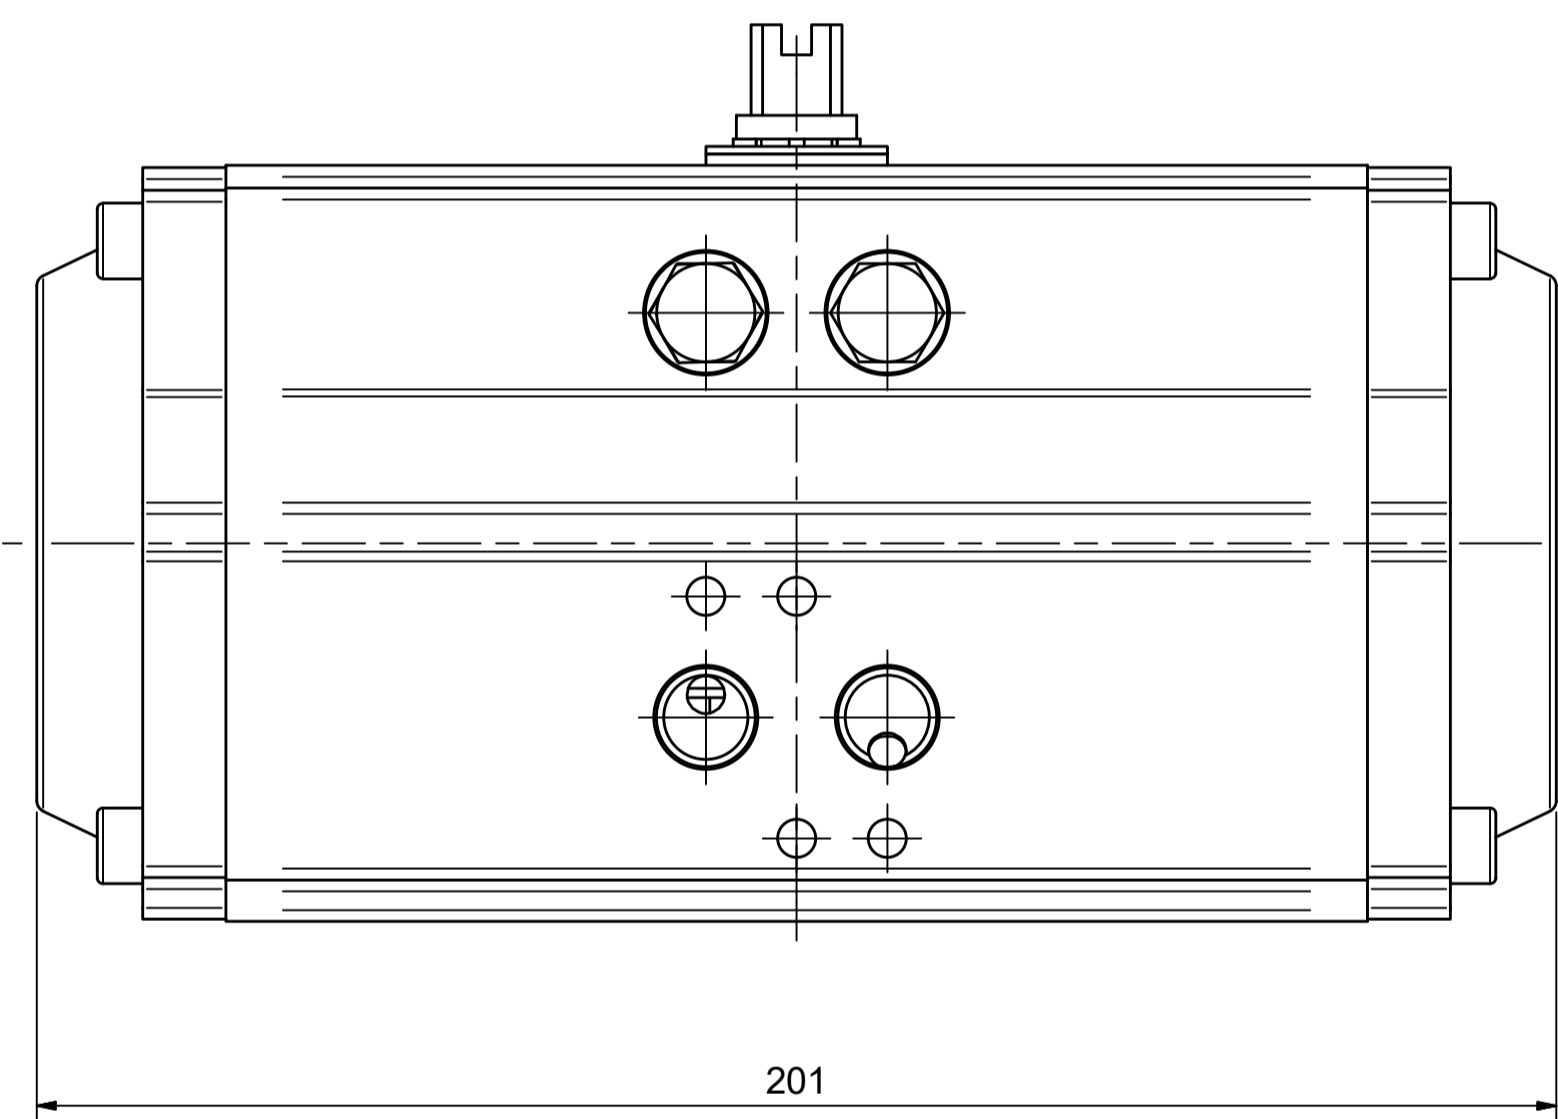

IF IN DOUBT ASK!

DO NOT SCALE PRINT!

DRAWING TO BS 8888

Note:
Standard colours:
Body: Silver Grey
Ends: Black

AVS
Actuated Valve Supplies Limited

TITLE CH-C PNEUMATIC ACTUATOR
MODEL C-075
STOCK CODE AVS-C-075-CAD
DIM ARE mm
SCALE 1:1