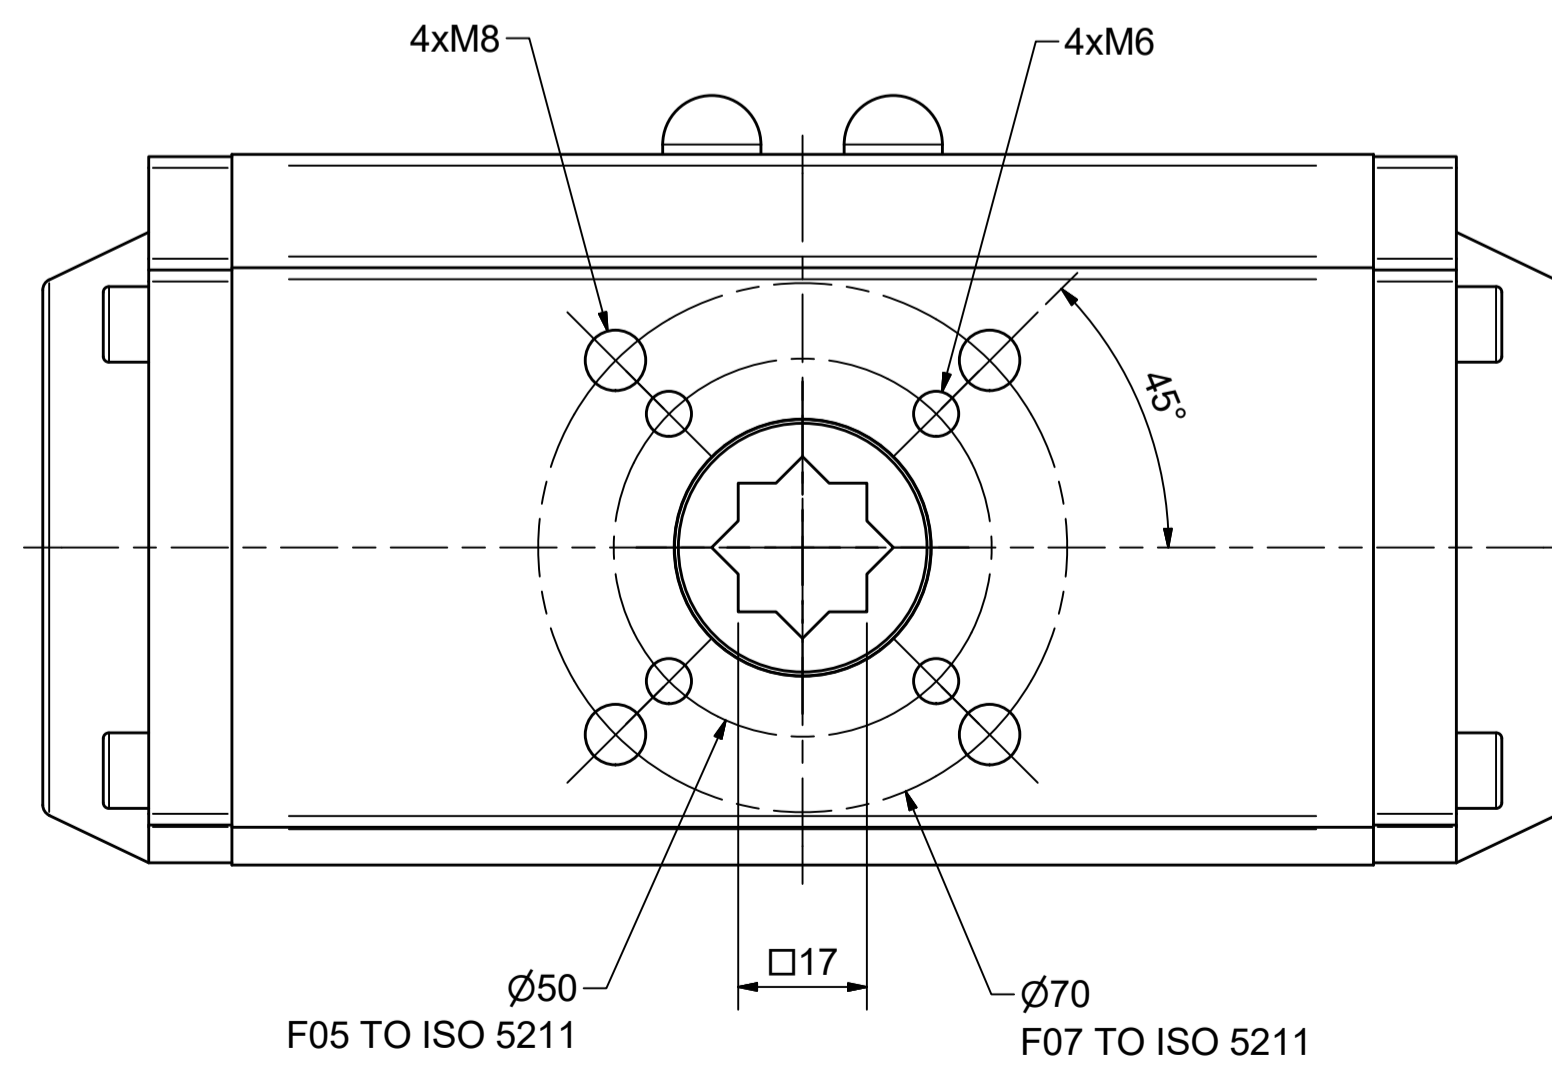

IF IN DOUBT ASK!

DO NOT SCALE PRINT!

DRAWING TO BS 8888

Note:
Standard colours:
Body: Silver Grey
Ends: Black

TITLE CH-C PNEUMATIC ACTUATOR MODEL C-075		DIM ARE mm SCALE 1:1
STOCK CODE AVS-C-075-CAD		DRAWING NUMBER AVS-C-075-CAD
APPROVED BY JRM		CHECKED BY HMM
DRAWN BY SBW		ISSUE NEW
CHANGE NO. 25.09.17		DATE 25.09.17
SHEET 1 OF 1		AVS-C-075-CAD