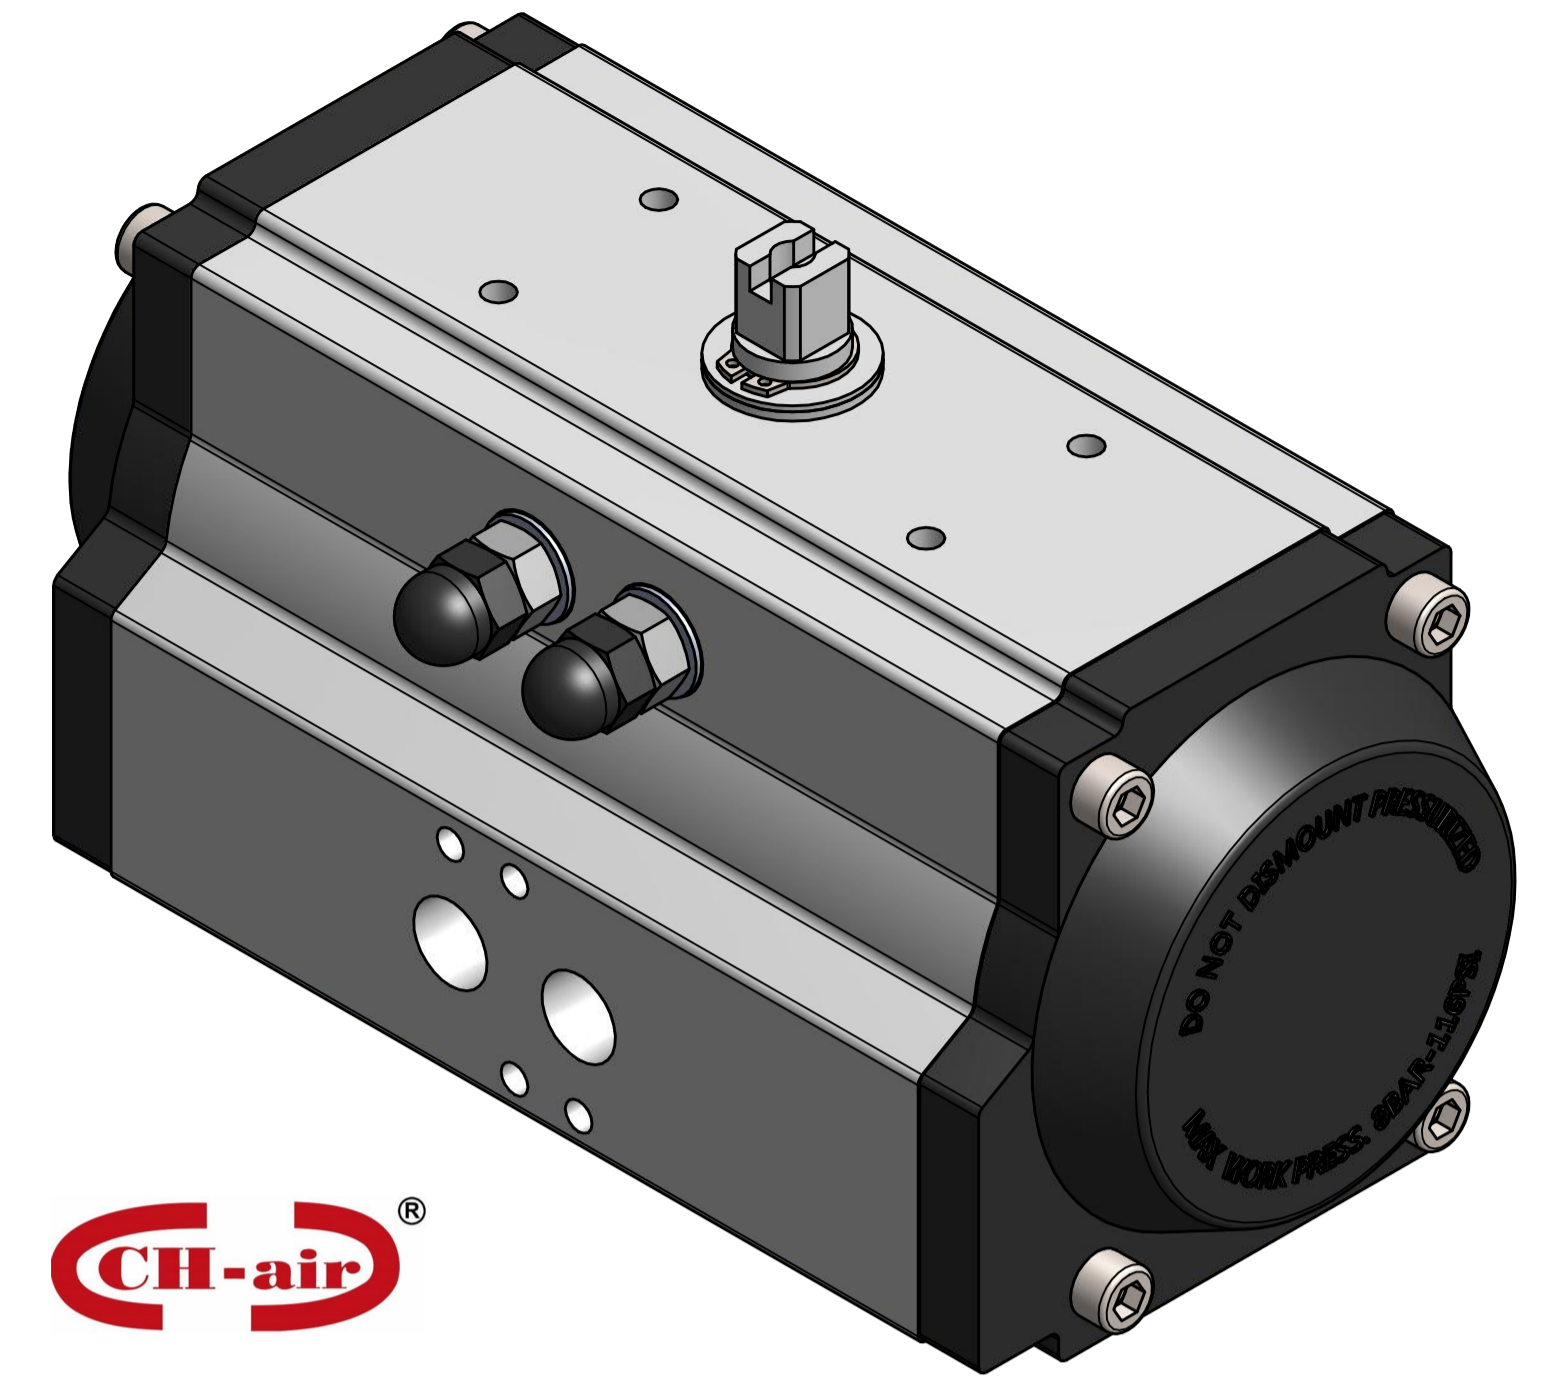

IF IN DOUBT ASK!

DO NOT SCALE PRINT!

DRAWING TO BS 8888

Note:
Standard colours:
Body: Silver Grey
Ends: Black

TITLE CH-C PNEUMATIC ACTUATOR MODEL C-075		DIM ARE mm SCALE 1:1
STOCK CODE AVS-C-075-CAD		DRAWING NUMBER AVS-C-075-CAD
APPROVED BY JRM		CHECKED BY HMM
DRAWN BY SBW		ISSUE NEW
CHANGE NO. 25.09.17		DATE 25.09.17
SHEET 1 OF 1		AVS-C-075-CAD