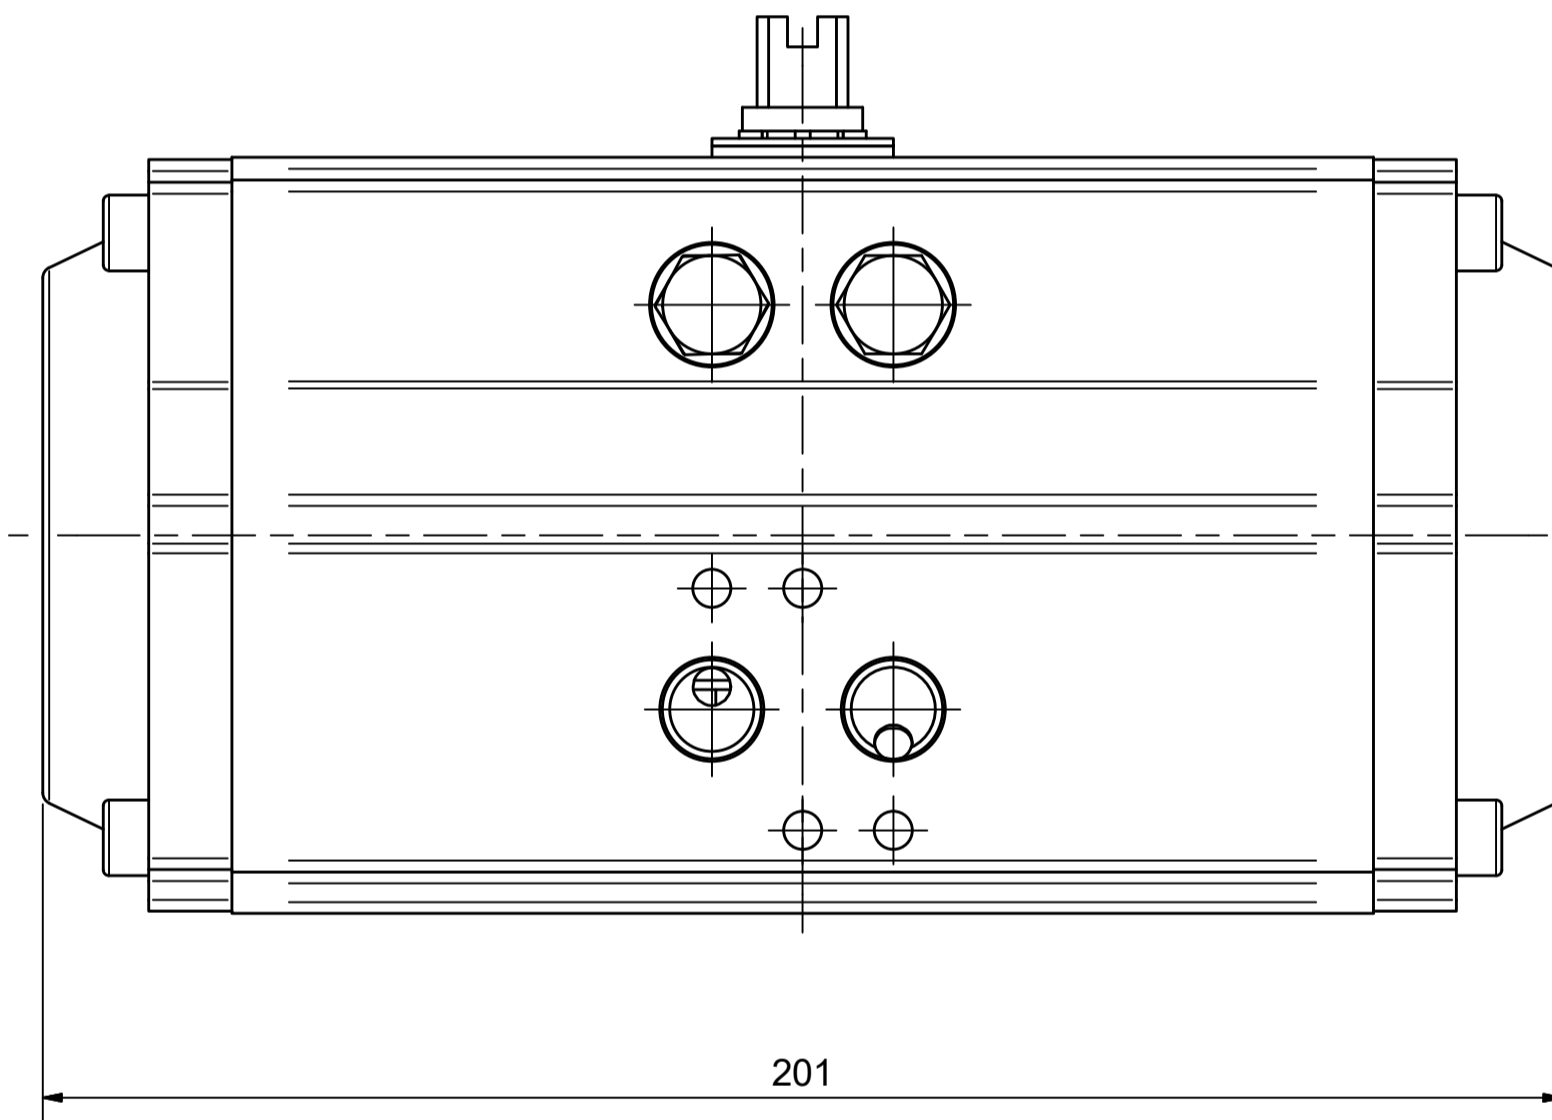

IF IN DOUBT ASK!

DO NOT SCALE PRINT!

DRAWING TO BS 8888

Note:
Standard colours:
Body: Silver Grey
Ends: Black

TITLE CH-C PNEUMATIC ACTUATOR MODEL C-075		DIM ARE mm SCALE 1:1
STOCK CODE AVS-C-075-CAD		DRAWING NUMBER AVS-C-075-CAD
APPROVED BY JRM		CHECKED BY HMM
DRAWN BY SBW		ISSUE NEW
CHANGE NO. 25.09.17		DATE 25.09.17
SHEET 1 OF 1		AVS-C-075-CAD