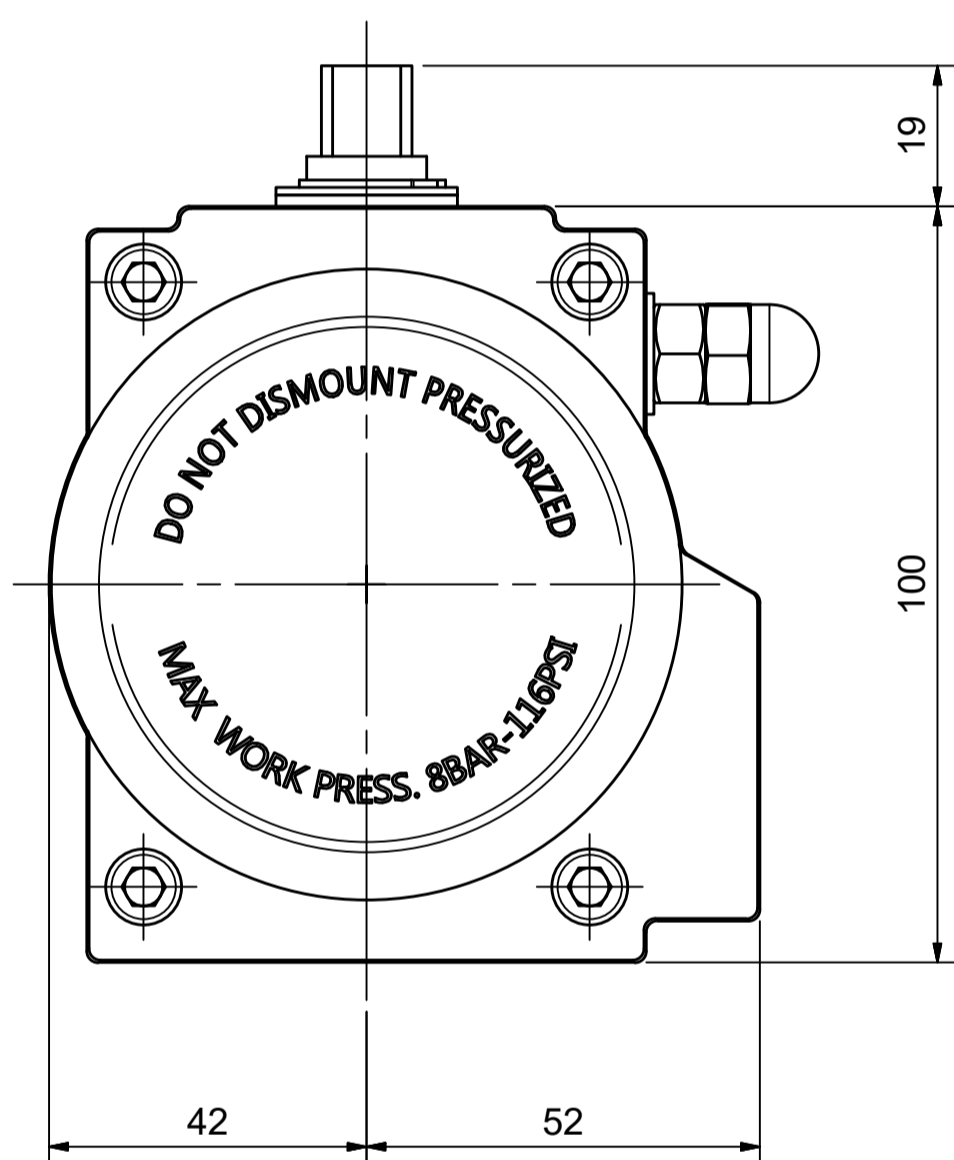

IF IN DOUBT ASK!

DO NOT SCALE PRINT!

DRAWING TO BS 8888

Note:
Standard colours:
Body: Silver Grey
Ends: Black

AVS
Actuated Valve Supplies Limited

TITLE CH-C PNEUMATIC ACTUATOR
MODEL C-075
STOCK CODE AVS-C-075-CAD
DIM ARE mm
SCALE 1:1