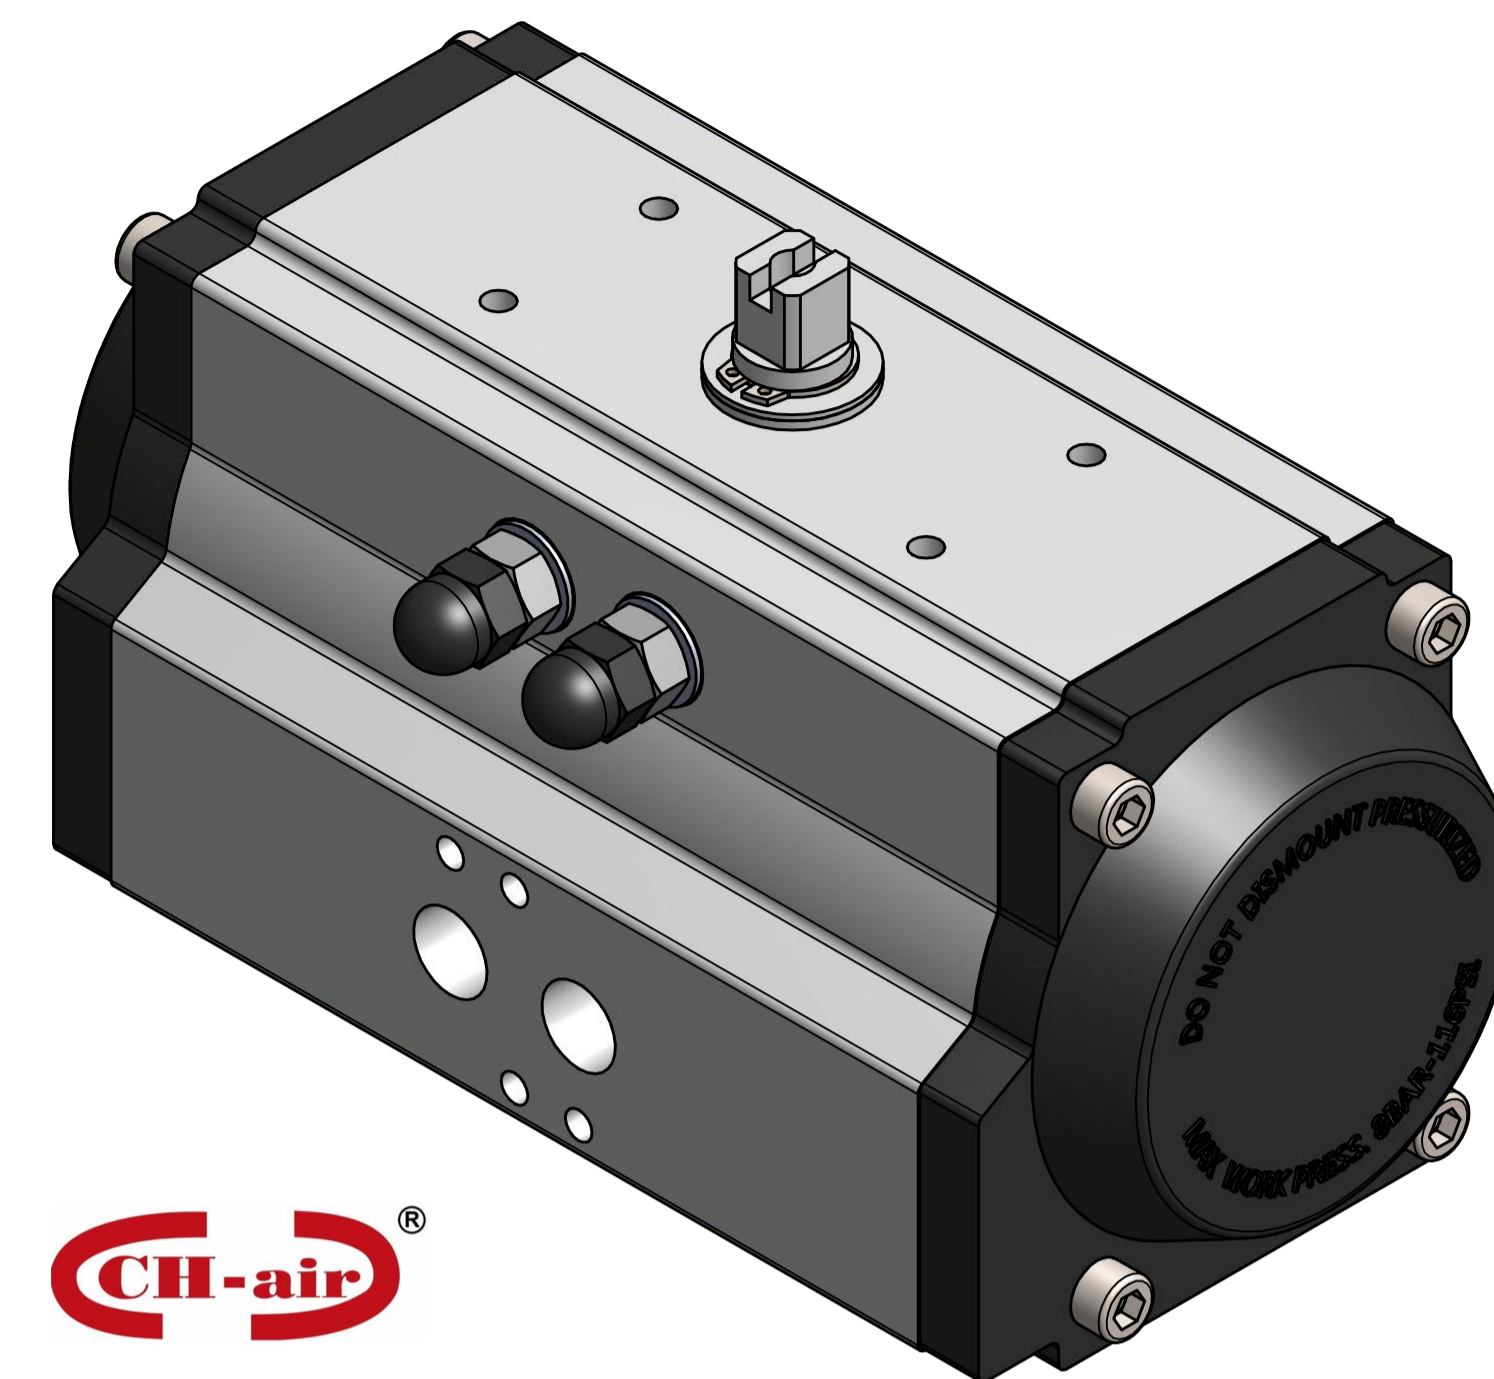

IF IN DOUBT ASK!

DO NOT SCALE PRINT!

DRAWING TO BS 8888

Note:
Standard colours:
Body: Silver Grey
Ends: Black

AVS
Actuated Valve Supplies Limited

TITLE CH-C PNEUMATIC ACTUATOR
MODEL C-075
STOCK CODE AVS-C-075-CAD
DIM ARE mm
SCALE 1:1

JRM	HMM	SBW	NEW		25.09.17
APPROVED BY	CHECKED BY	DRAWN BY	ISSUE	CHANGE NO.	DATE

AVS-C-075-CAD
DRAWING NUMBER SHEET 1 OF 1