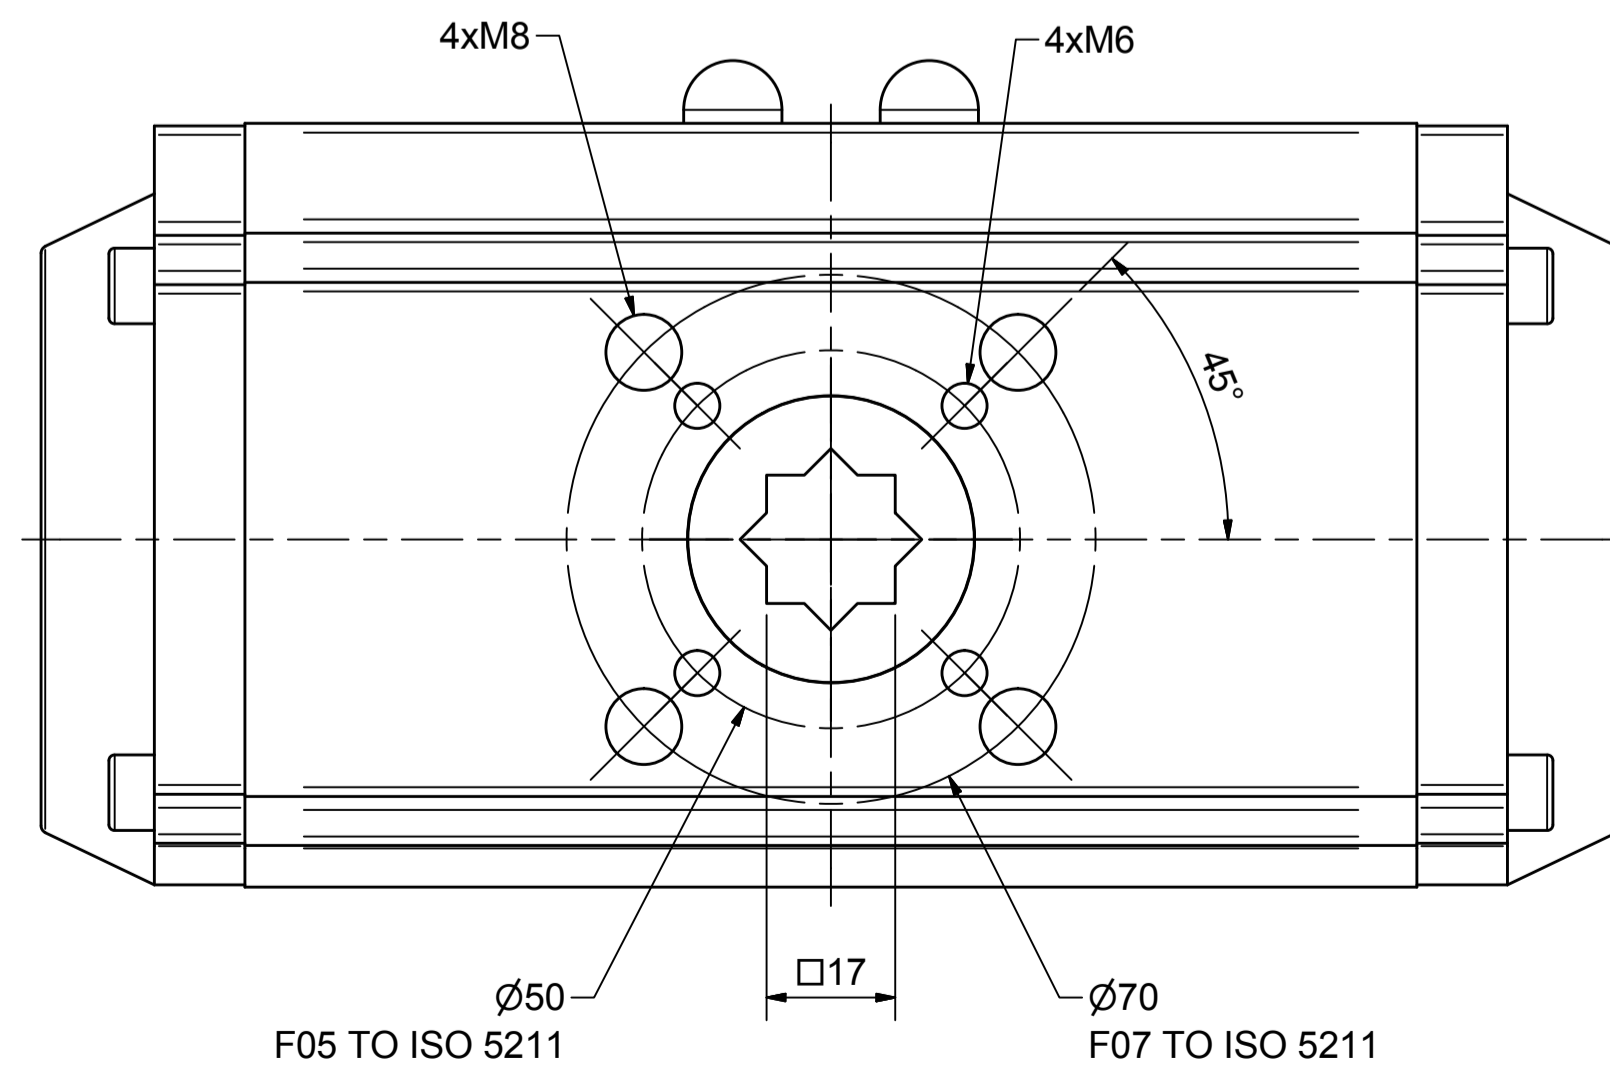

IF IN DOUBT ASK!

DO NOT SCALE PRINT!

DRAWING TO BS 8888

Note:
Standard colours:
Body: Silver Grey
Ends: Black

AVS

Actuated Valve Supplies Limited

TITLE CH-C PNEUMATIC ACTUATOR
MODEL C-083
STOCK CODE AVS-C-083-CAD

DIM ARE mm
SCALE 1:1

AVS-C-083-CAD
DRAWING NUMBER SHEET 1 OF 1

JRM	HMM	SBW	NEW	25.09.17
APPROVED BY	CHECKED BY	DRAWN BY	ISSUE	CHANGE NO.

JRM	HMM	SBW	NEW	25.09.17
APPROVED BY	CHECKED BY	DRAWN BY	ISSUE	CHANGE NO.