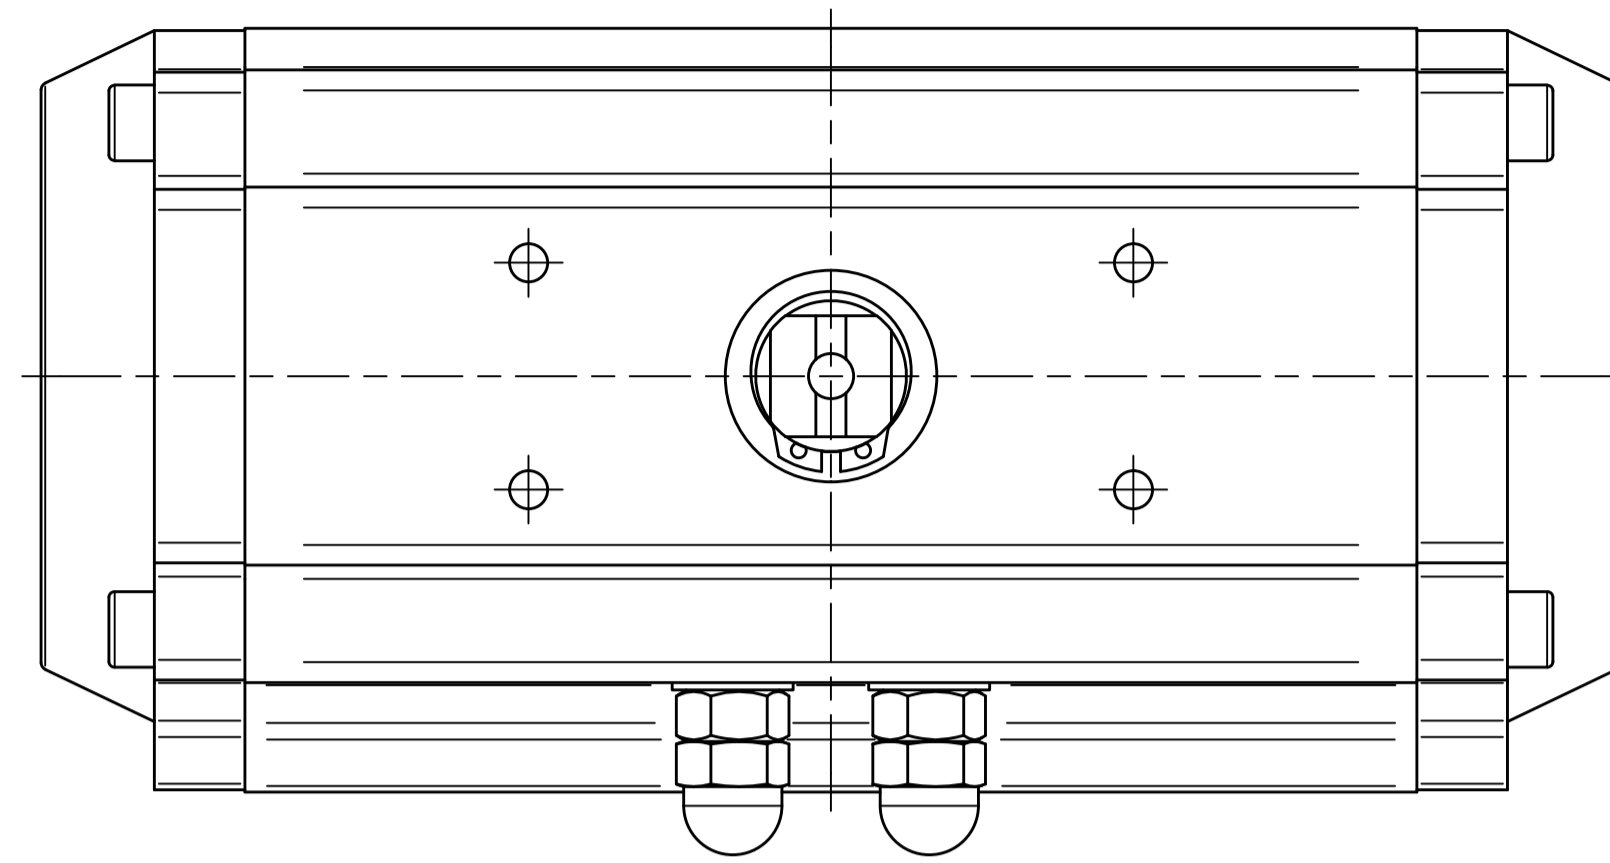

IF IN DOUBT ASK!

DO NOT SCALE PRINT!

DRAWING TO BS 8888

Note:
Standard colours:
Body: Silver Grey
Ends: Black

AVS

Actuated Valve Supplies Limited

TITLE CH-C PNEUMATIC ACTUATOR
MODEL C-083
STOCK CODE AVS-C-083-CAD

DIM ARE mm
SCALE 1:1

AVS-C-083-CAD
DRAWING NUMBER SHEET 1 OF 1

JRM	HMM	SBW	NEW	25.09.17
APPROVED BY	CHECKED BY	DRAWN BY	ISSUE	CHANGE NO.

JRM	HMM	SBW	NEW	25.09.17
APPROVED BY	CHECKED BY	DRAWN BY	ISSUE	CHANGE NO.