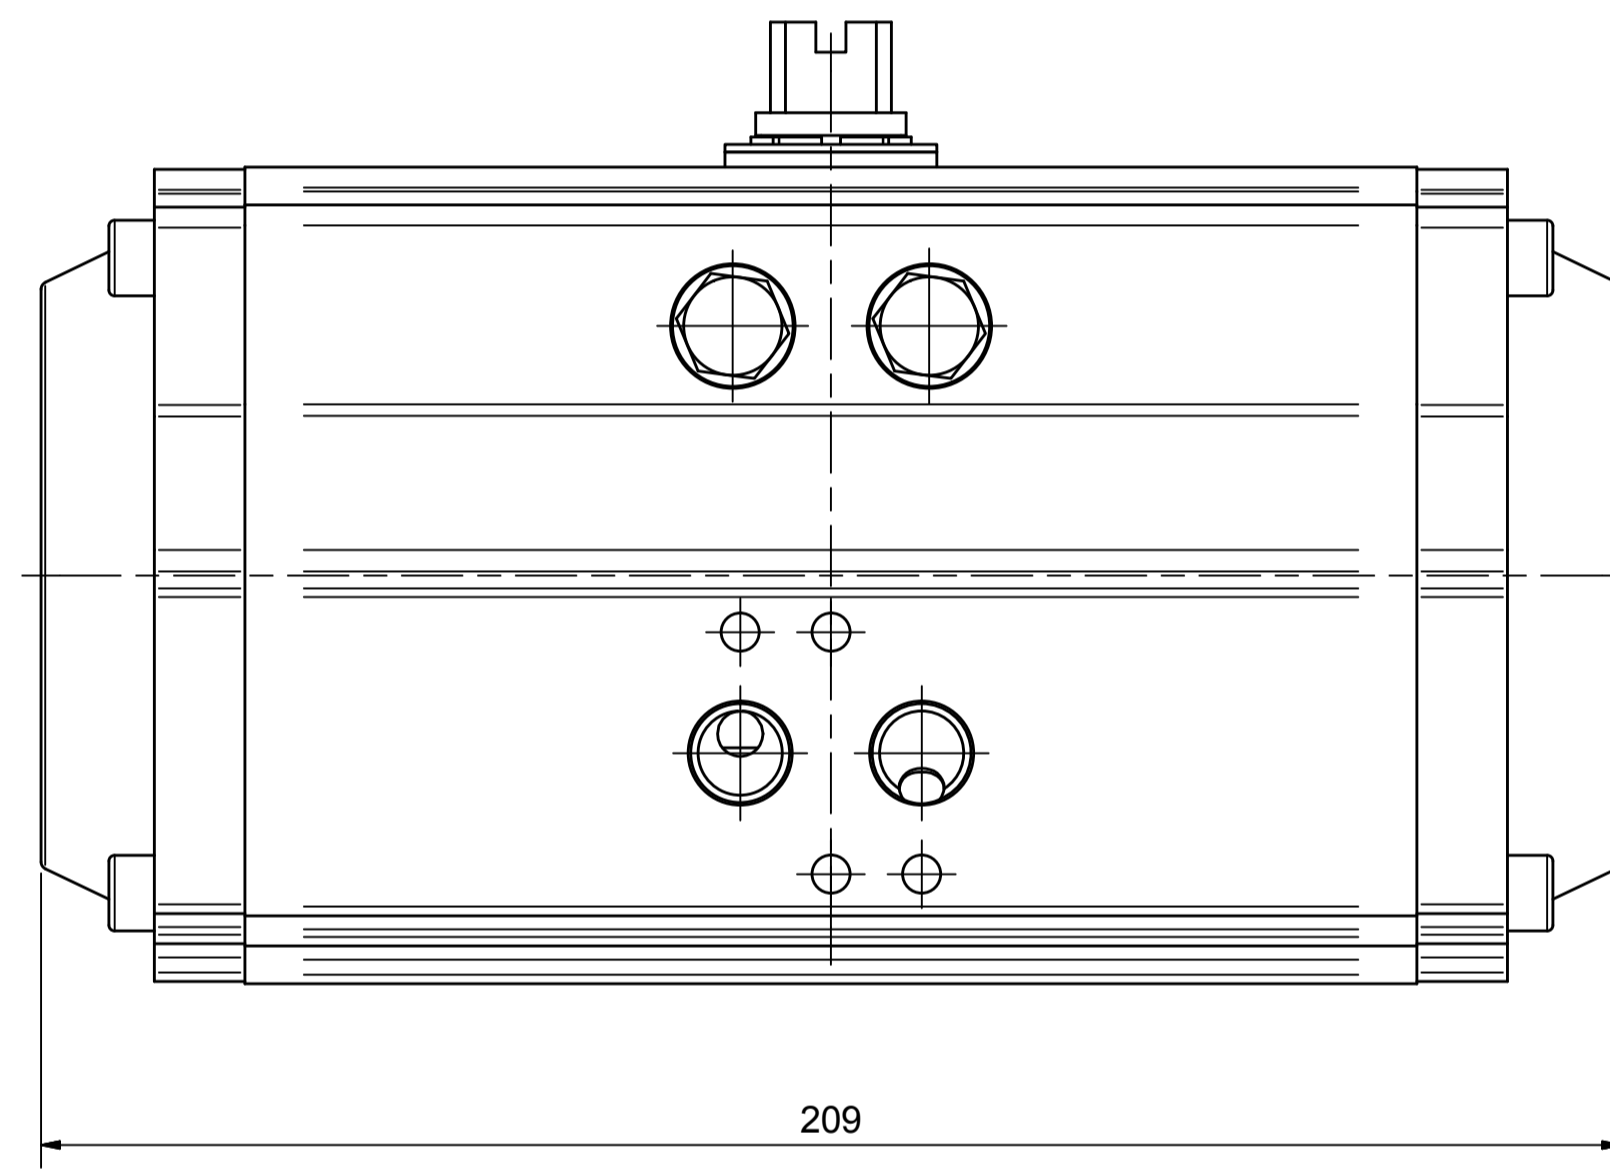

IF IN DOUBT ASK!

DO NOT SCALE PRINT!

DRAWING TO BS 8888

Note:
Standard colours:
Body: Silver Grey
Ends: Black

AVS

Actuated Valve Supplies Limited

TITLE CH-C PNEUMATIC ACTUATOR
MODEL C-083
STOCK CODE AVS-C-083-CAD

DIM ARE mm
SCALE 1:1

AVS-C-083-CAD
DRAWING NUMBER SHEET 1 OF 1

JRM	HMM	SBW	NEW	25.09.17
APPROVED BY	CHECKED BY	DRAWN BY	ISSUE	CHANGE NO.

JRM	HMM	SBW	NEW	25.09.17
APPROVED BY	CHECKED BY	DRAWN BY	ISSUE	CHANGE NO.