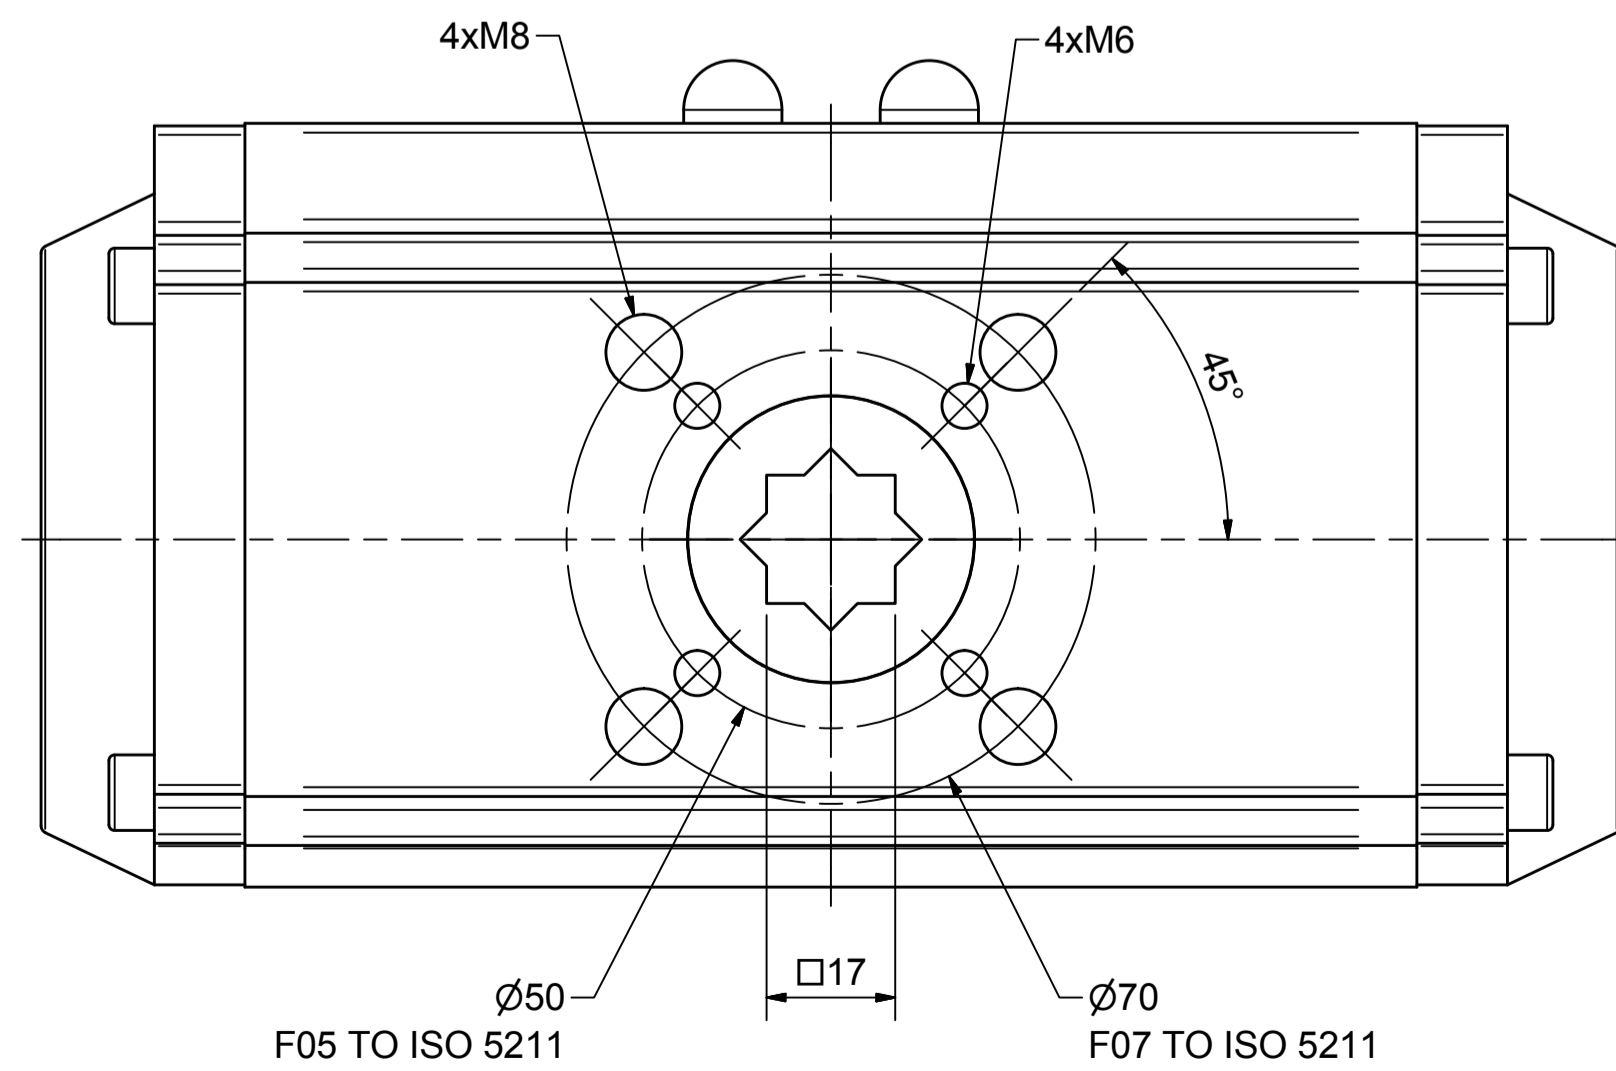

IF IN DOUBT ASK!

DO NOT SCALE PRINT!

DRAWING TO BS 8888

Note:  
Standard colours:  
Body: Silver Grey  
Ends: Black

TITLE CH-C PNEUMATIC ACTUATOR MODEL C-083		DIM ARE mm SCALE 1:1
STOCK CODE AVS-C-083-CAD		DRAWING NUMBER AVS-C-083-CAD
APPROVED BY _____		SHEET 1 OF 1