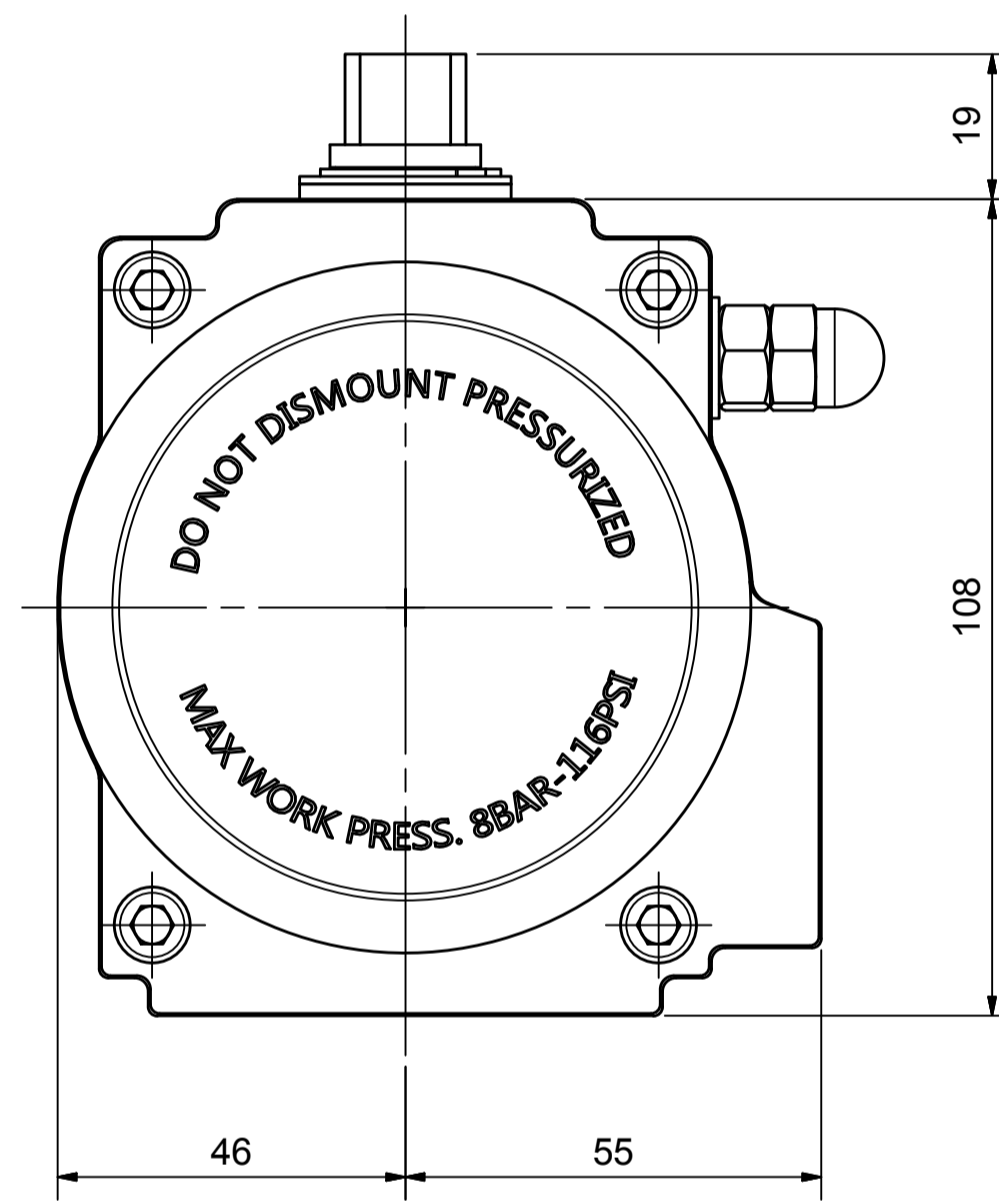

IF IN DOUBT ASK!

DO NOT SCALE PRINT!

DRAWING TO BS 8888

Note:
Standard colours:
Body: Silver Grey
Ends: Black

AVS

Actuated Valve Supplies Limited

TITLE CH-C PNEUMATIC ACTUATOR
MODEL C-083
STOCK CODE AVS-C-083-CAD

DIM ARE mm
SCALE 1:1

AVS-C-083-CAD
DRAWING NUMBER SHEET 1 OF 1

JRM	HMM	SBW	NEW	25.09.17
APPROVED BY	CHECKED BY	DRAWN BY	ISSUE	CHANGE NO.

JRM	HMM	SBW	NEW	25.09.17
APPROVED BY	CHECKED BY	DRAWN BY	ISSUE	CHANGE NO.