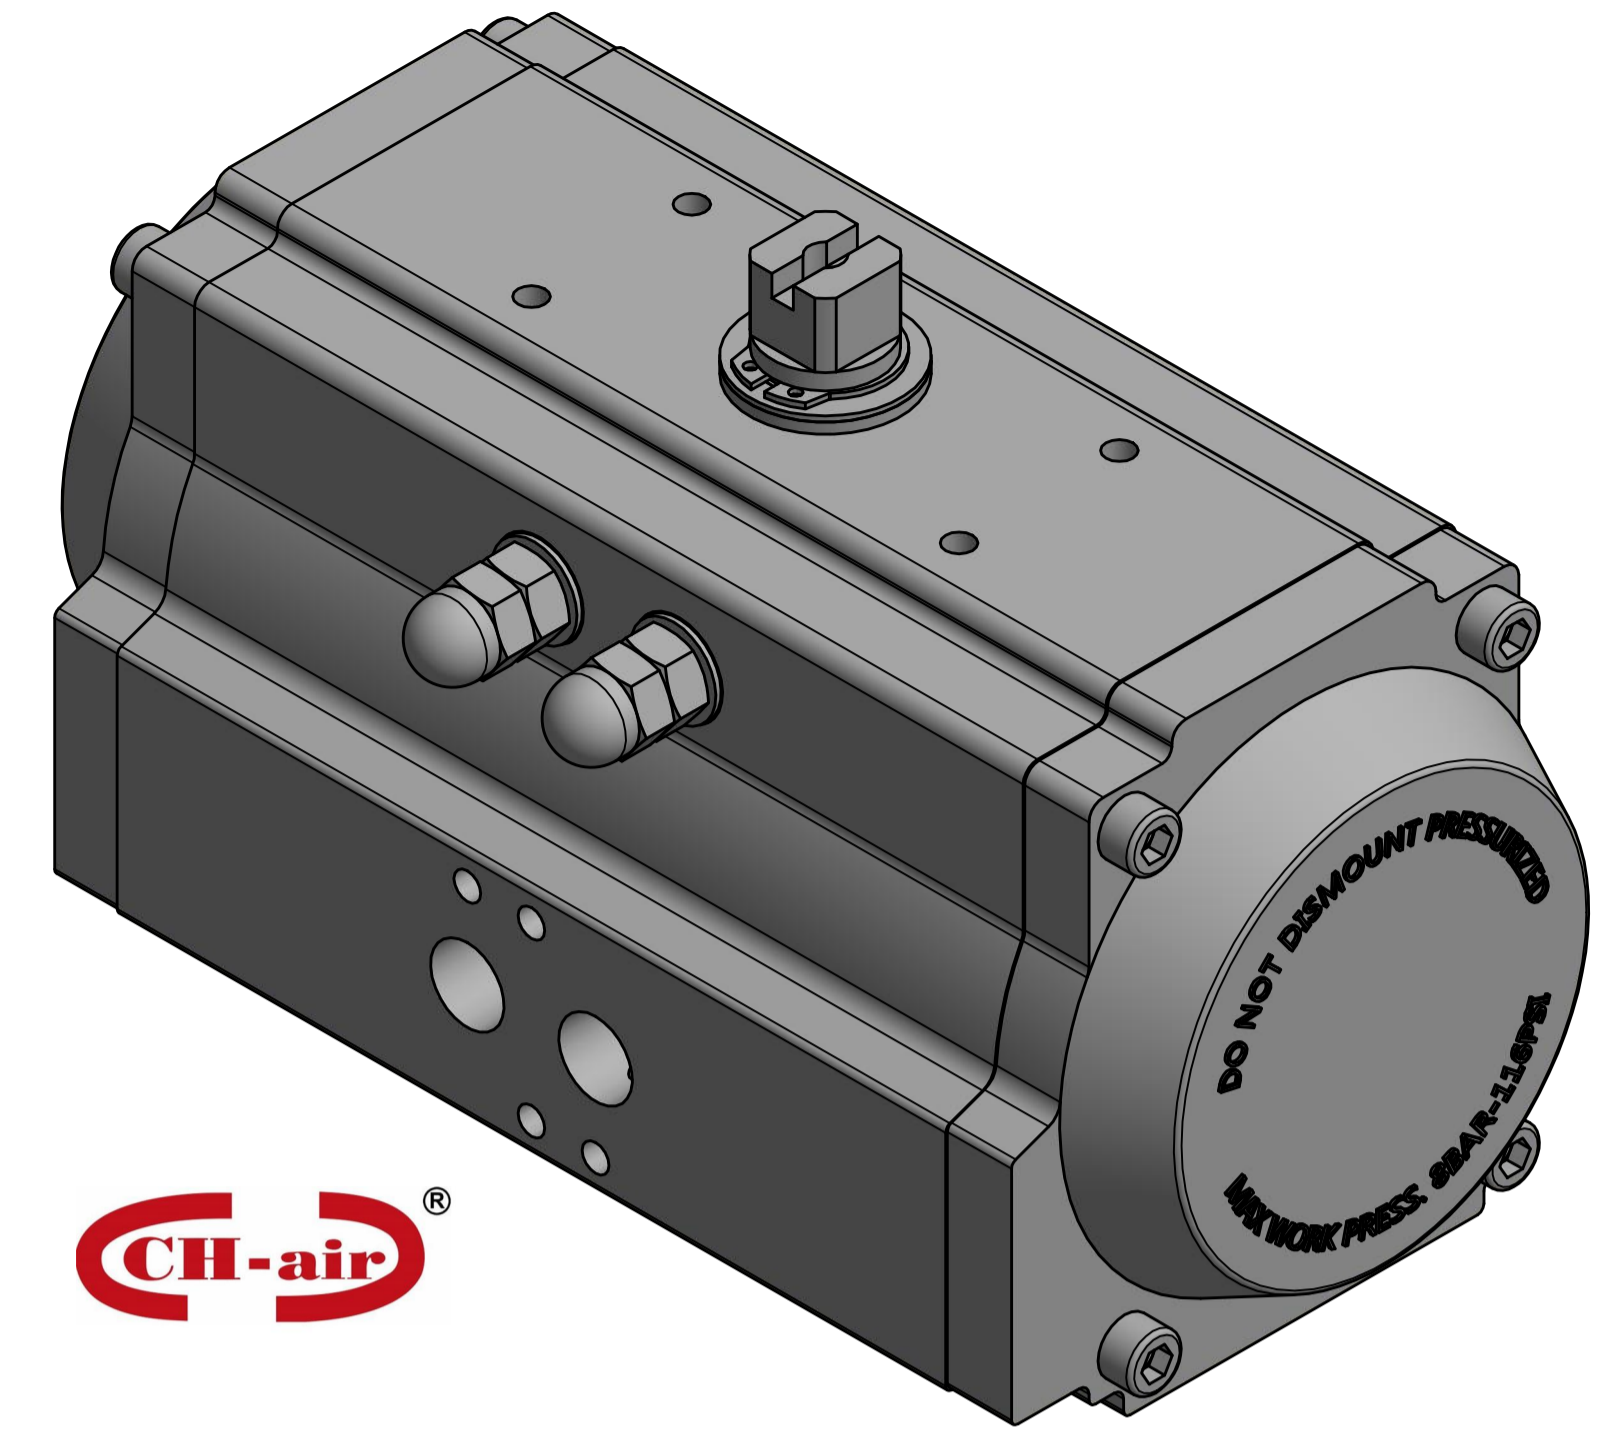

IF IN DOUBT ASK!

DO NOT SCALE PRINT!

DRAWING TO BS 8888

Note:
Standard colours:
Body: Silver Grey
Ends: Black

AVS

Actuated Valve Supplies Limited

TITLE CH-C PNEUMATIC ACTUATOR
MODEL C-083
STOCK CODE AVS-C-083-CAD

DIM ARE mm
SCALE 1:1

AVS-C-083-CAD
DRAWING NUMBER SHEET 1 OF 1

JRM	HMM	SBW	NEW	25.09.17
APPROVED BY	CHECKED BY	DRAWN BY	ISSUE	CHANGE NO.

JRM	HMM	SBW	NEW	25.09.17
APPROVED BY	CHECKED BY	DRAWN BY	ISSUE	CHANGE NO.