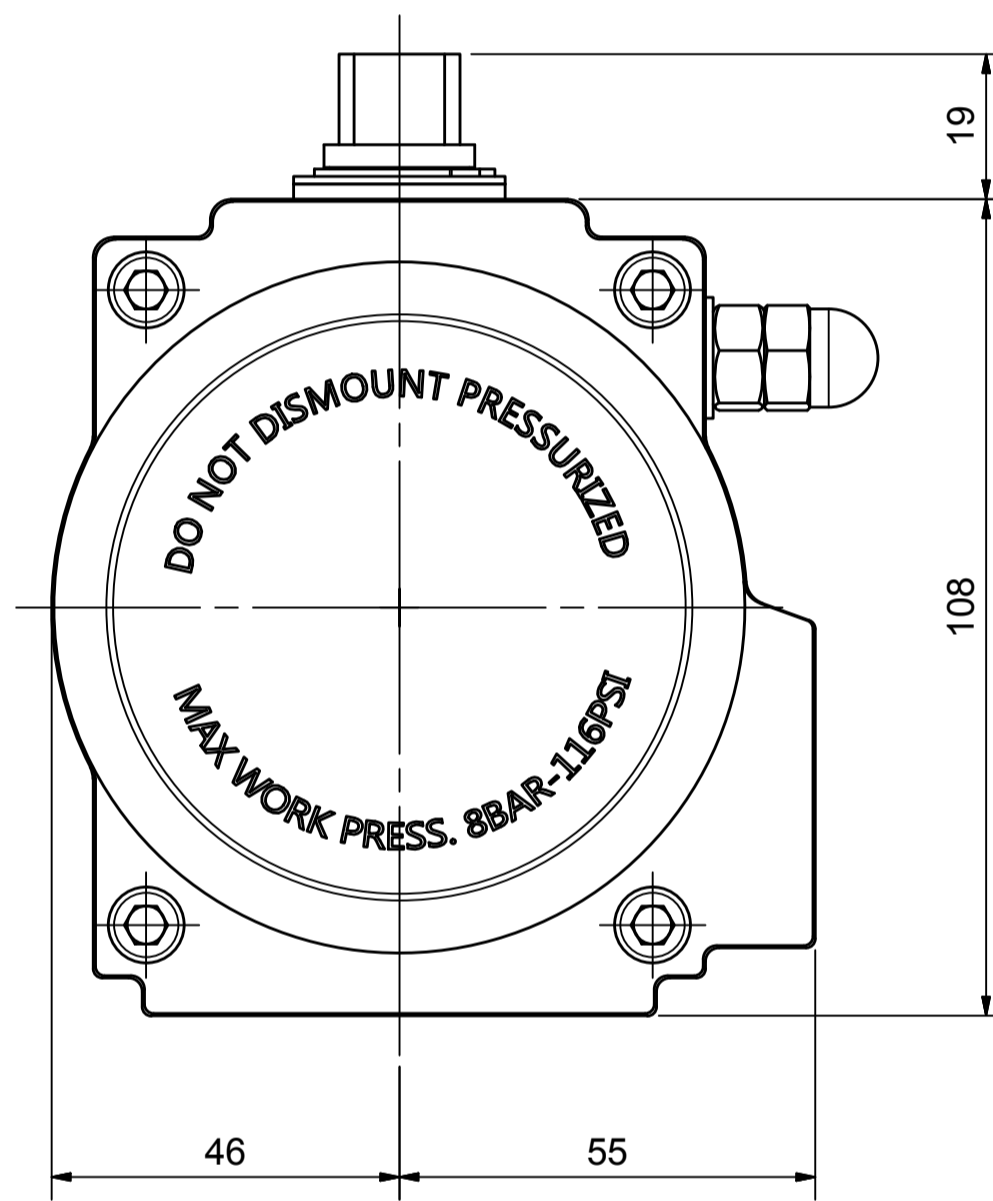

IF IN DOUBT ASK!

DO NOT SCALE PRINT!

DRAWING TO BS 8888

Note:  
Standard colours:  
Body: Silver Grey  
Ends: Black

TITLE CH-C PNEUMATIC ACTUATOR MODEL C-083		DIM ARE mm SCALE 1:1
STOCK CODE AVS-C-083-CAD		DRAWING NUMBER AVS-C-083-CAD
APPROVED BY _____		SHEET 1 OF 1