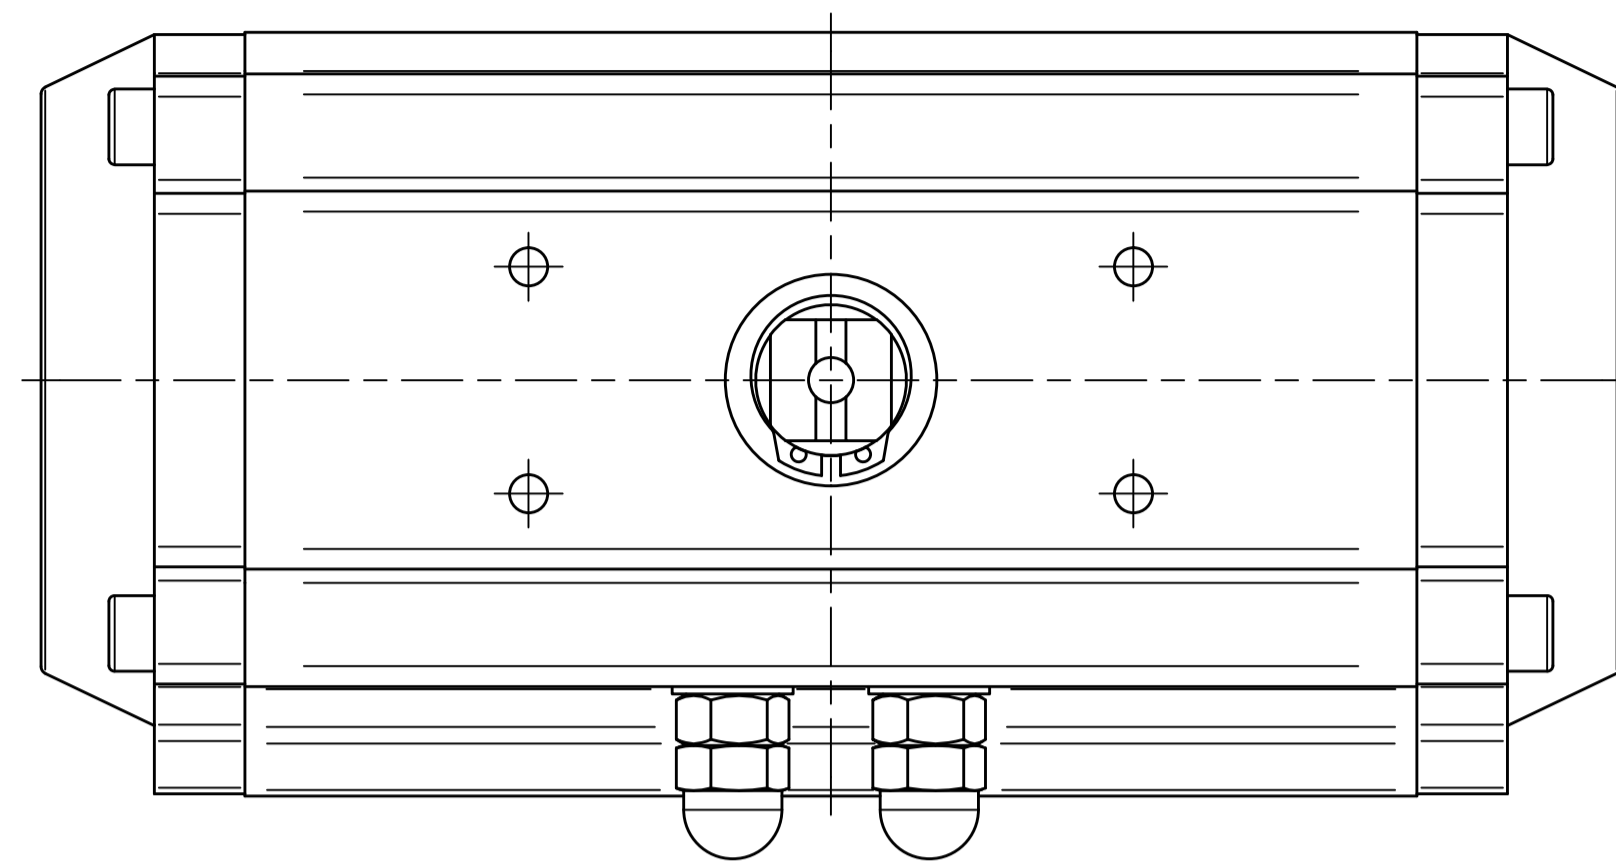

IF IN DOUBT ASK!

DO NOT SCALE PRINT!

DRAWING TO BS 8888

Note:  
Standard colours:  
Body: Silver Grey  
Ends: Black

TITLE CH-C PNEUMATIC ACTUATOR MODEL C-083		DIM ARE mm SCALE 1:1
STOCK CODE AVS-C-083-CAD		DRAWING NUMBER AVS-C-083-CAD
APPROVED BY _____		SHEET 1 OF 1