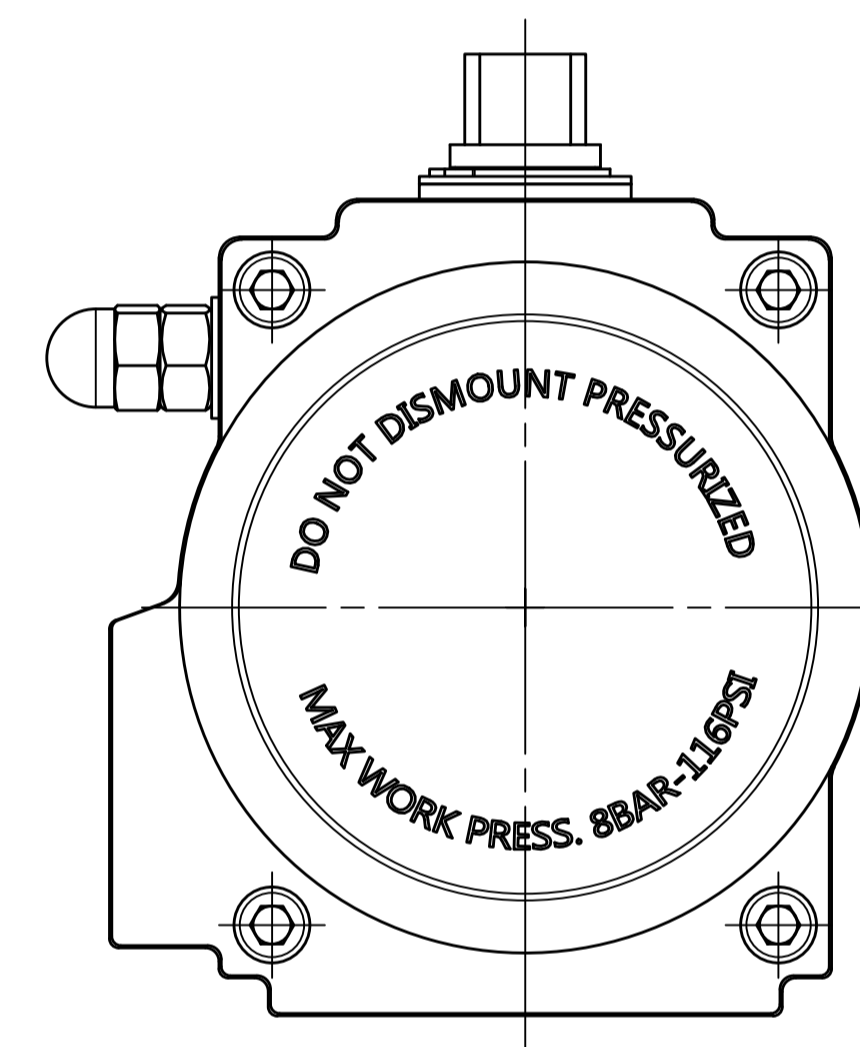

IF IN DOUBT ASK!

DO NOT SCALE PRINT!

DRAWING TO BS 8888

Note:
Standard colours:
Body: Silver Grey
Ends: Black

AVS

Actuated Valve Supplies Limited

TITLE CH-C PNEUMATIC ACTUATOR
MODEL C-083
STOCK CODE AVS-C-083-CAD

DIM ARE mm
SCALE 1:1

AVS-C-083-CAD
DRAWING NUMBER SHEET 1 OF 1

JRM	HMM	SBW	NEW	25.09.17
APPROVED BY	CHECKED BY	DRAWN BY	ISSUE	CHANGE NO.

JRM	HMM	SBW	NEW	25.09.17
APPROVED BY	CHECKED BY	DRAWN BY	ISSUE	CHANGE NO.