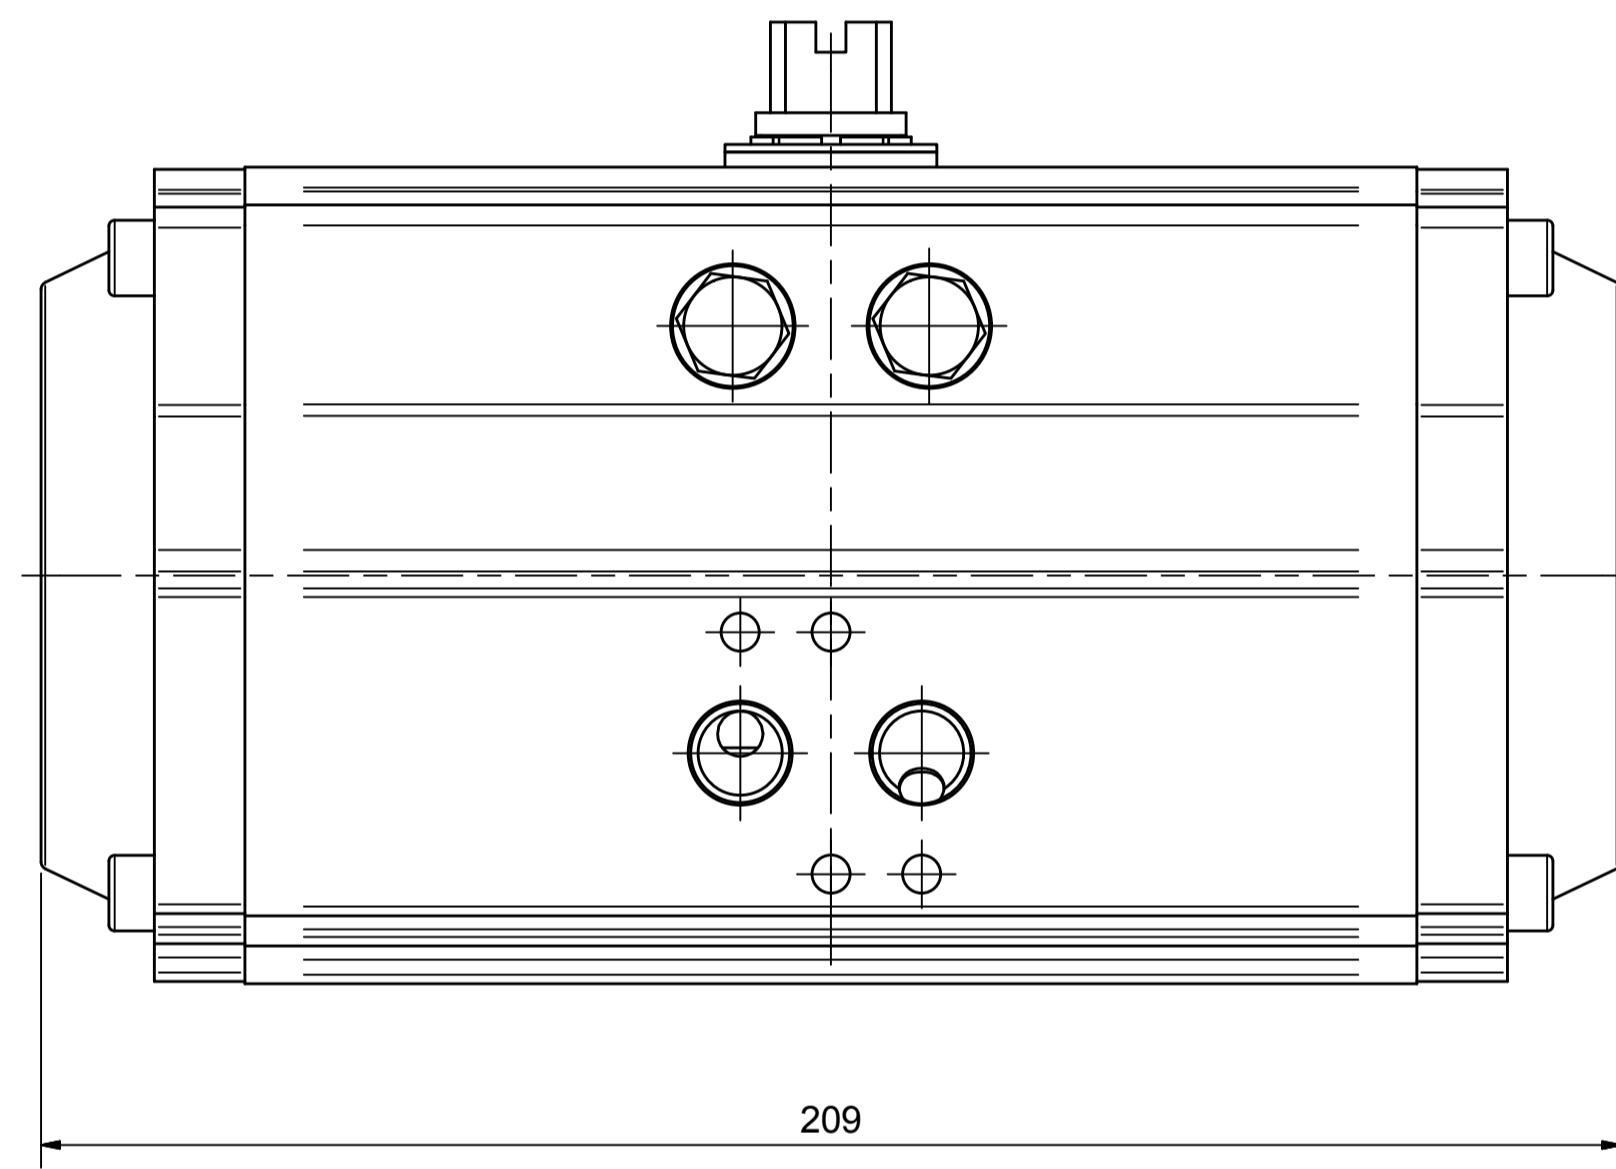

IF IN DOUBT ASK!

DO NOT SCALE PRINT!

DRAWING TO BS 8888

Note:  
Standard colours:  
Body: Silver Grey  
Ends: Black

TITLE CH-C PNEUMATIC ACTUATOR MODEL C-083		DIM ARE mm SCALE 1:1
STOCK CODE AVS-C-083-CAD		DRAWING NUMBER AVS-C-083-CAD
APPROVED BY _____		SHEET 1 OF 1