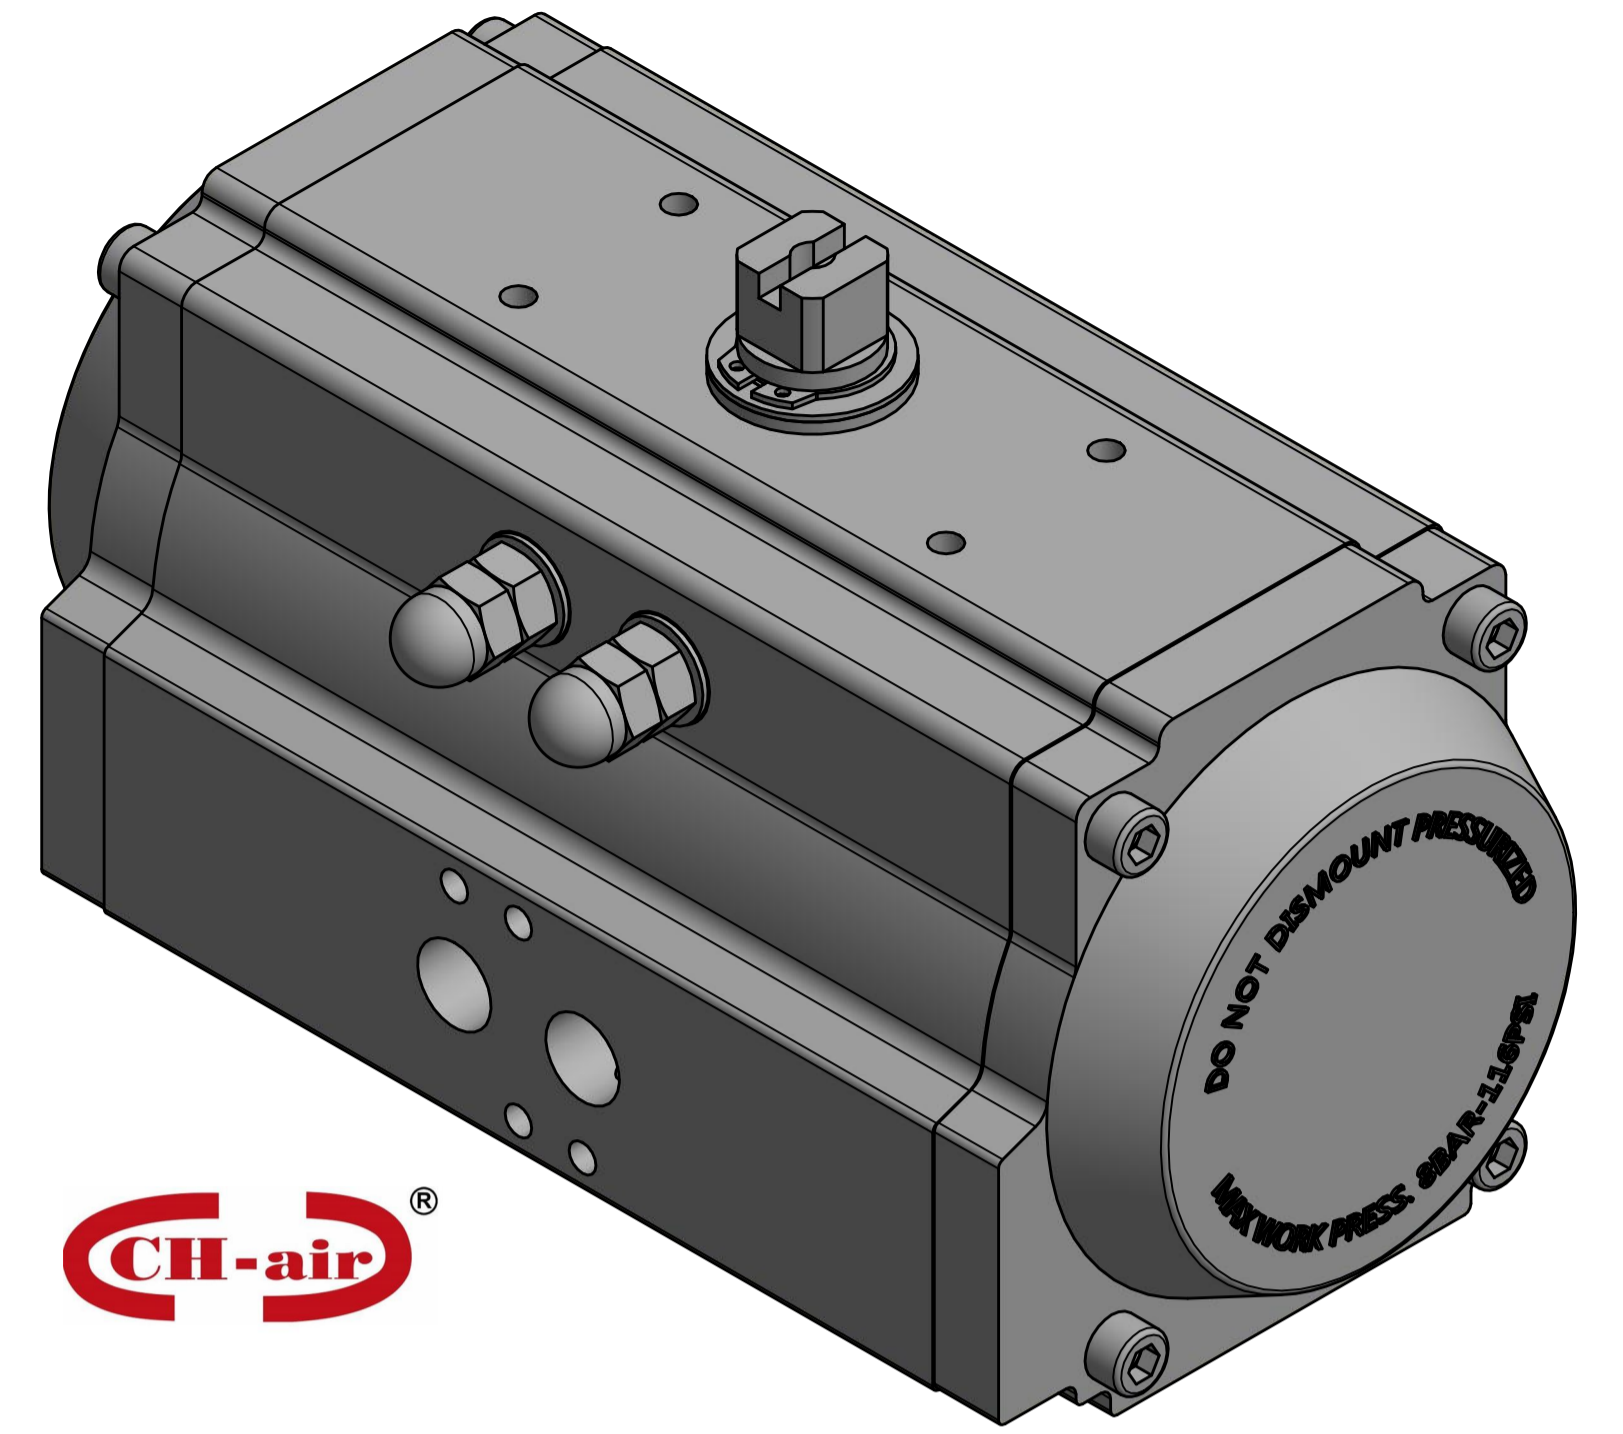

IF IN DOUBT ASK!

DO NOT SCALE PRINT!

DRAWING TO BS 8888

Note:  
Standard colours:  
Body: Silver Grey  
Ends: Black

TITLE CH-C PNEUMATIC ACTUATOR MODEL C-083		DIM ARE mm SCALE 1:1
STOCK CODE AVS-C-083-CAD		DRAWING NUMBER AVS-C-083-CAD
APPROVED BY _____		SHEET 1 OF 1