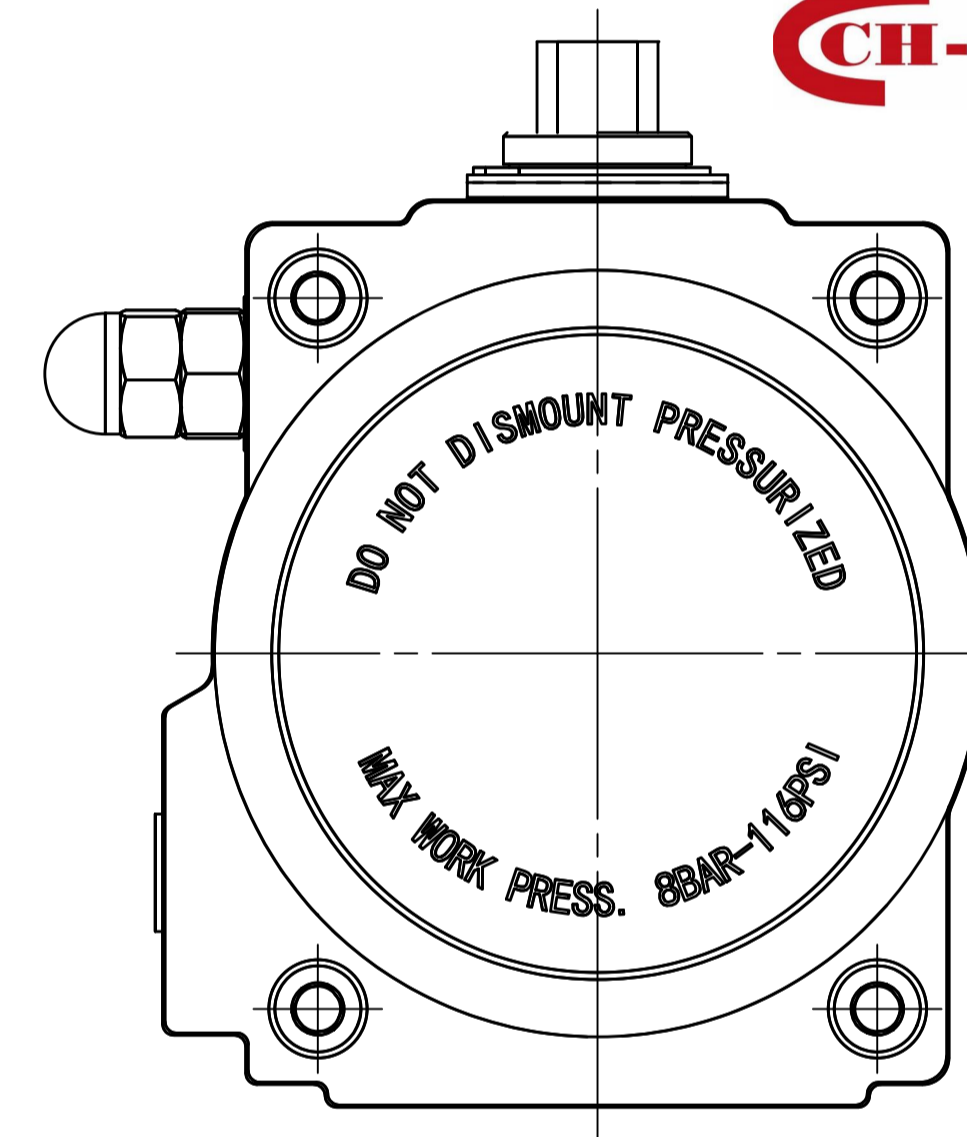

IF IN DOUBT ASK!

DO NOT SCALE PRINT!

DRAWING TO BS 8888

Note:
Standard colours:
Body: Silver Grey
Ends: Black

TITLE CH-C PNEUMATIC ACTUATOR MODEL C-092		DIM ARE mm SCALE 1:1
STOCK CODE AVS-C-092-CAD		DRAWING NUMBER AVS-C-092-CAD
SHEET 1 OF 1		