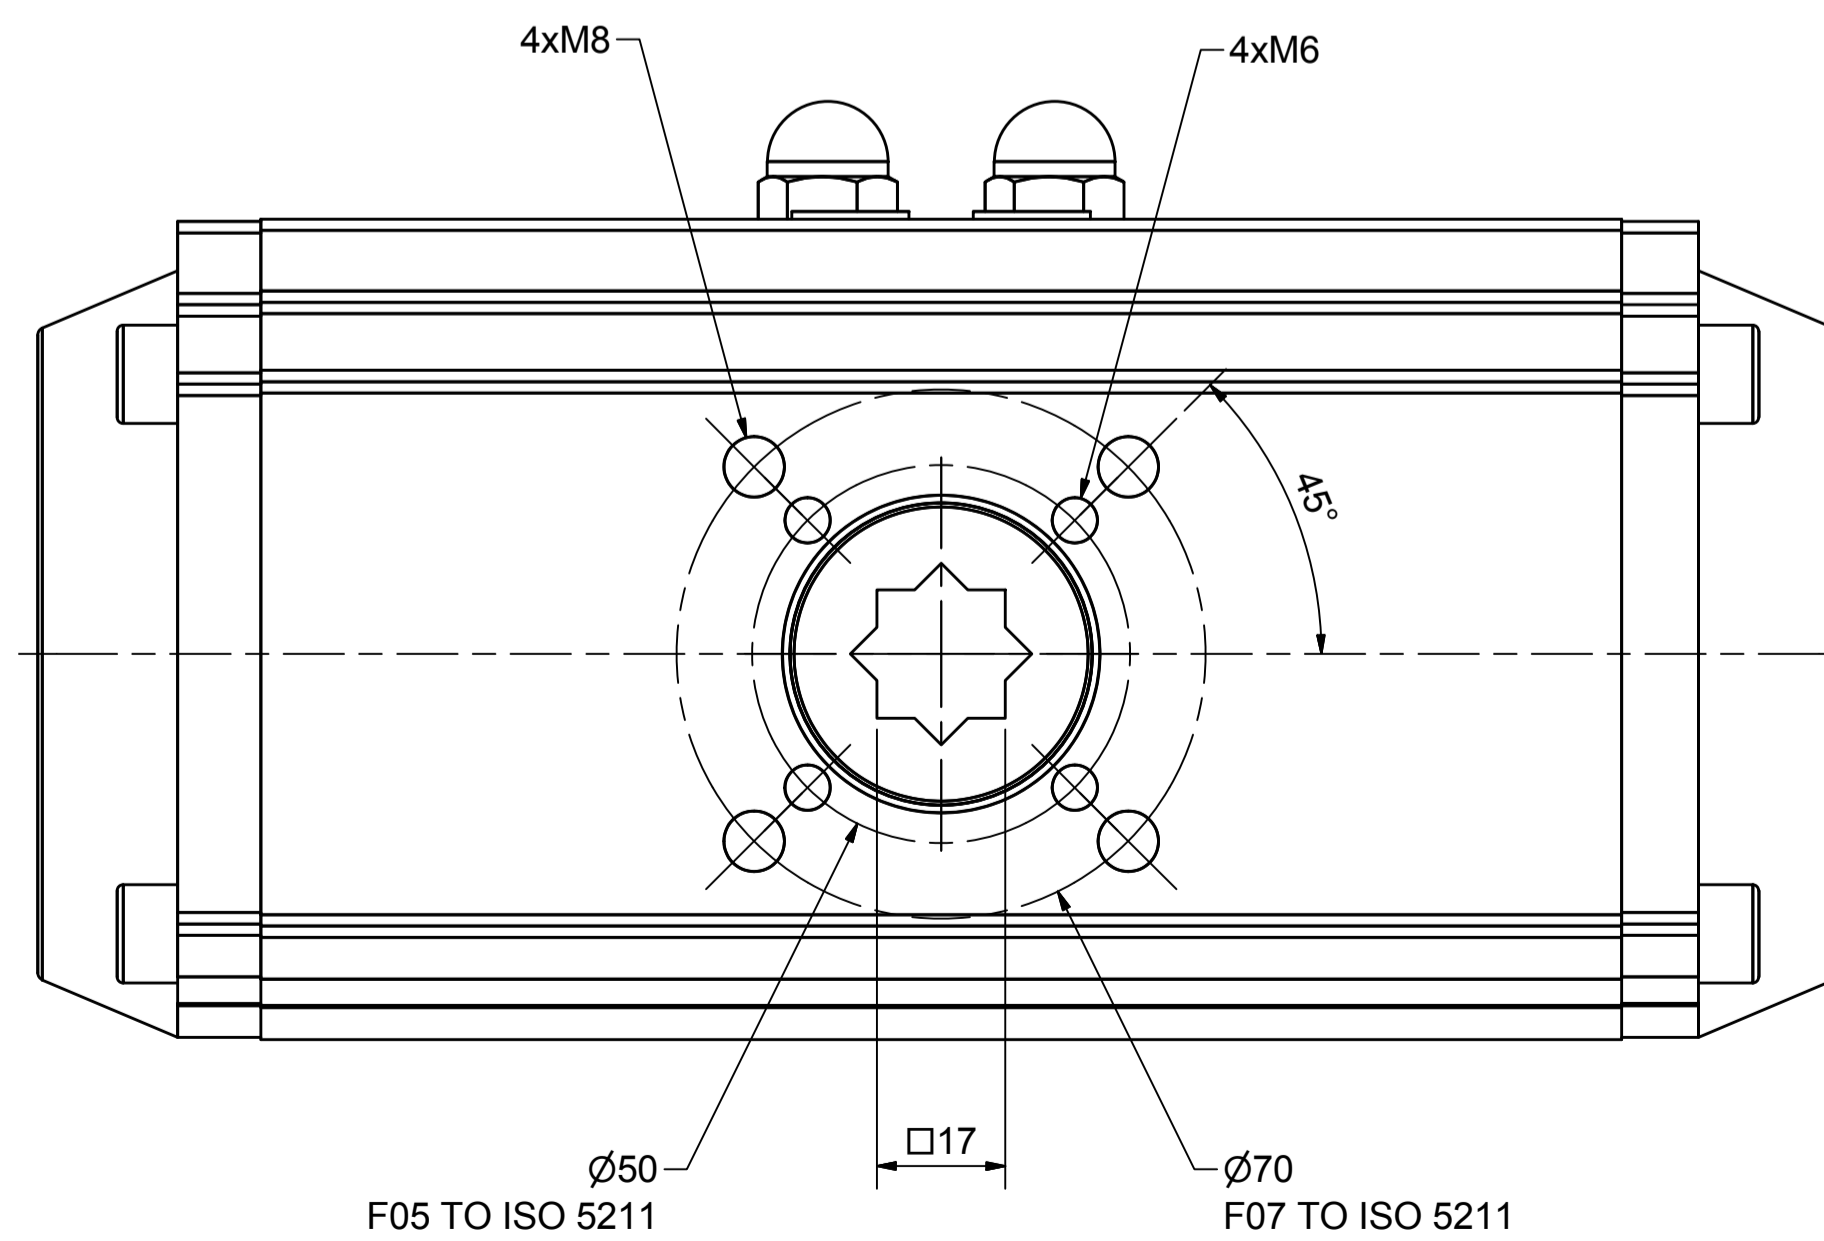

IF IN DOUBT ASK!

DO NOT SCALE PRINT!

DRAWING TO BS 8888

Note:
Standard colours:
Body: Silver Grey
Ends: Black

TITLE CH-C PNEUMATIC ACTUATOR MODEL C-092		DIM ARE mm SCALE 1:1
STOCK CODE AVS-C-092-CAD		DRAWING NUMBER AVS-C-092-CAD
SHEET 1 OF 1		