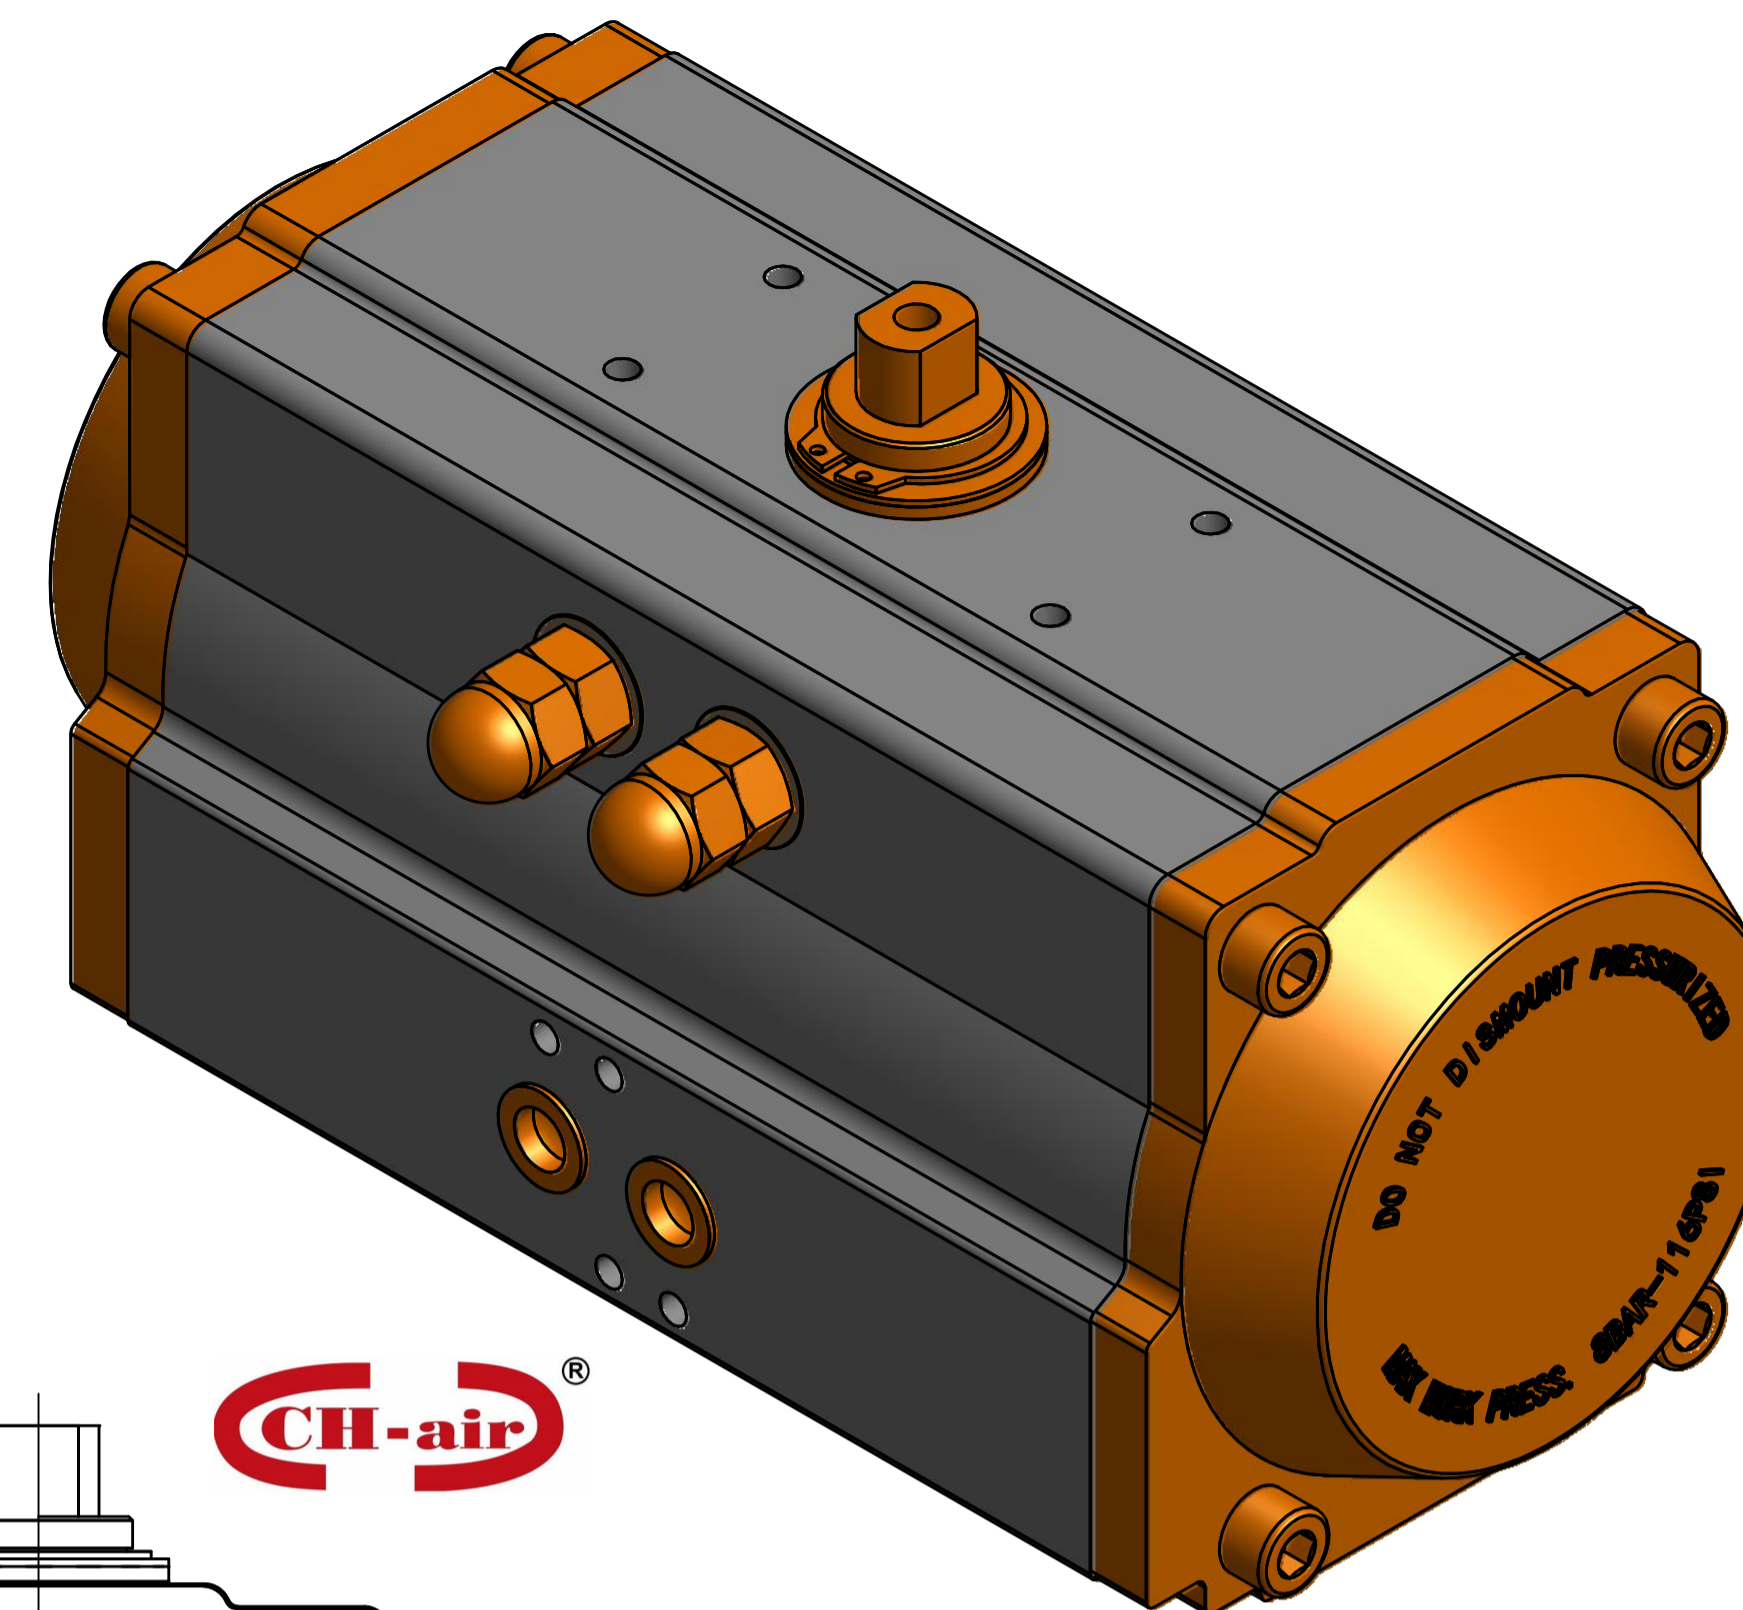

IF IN DOUBT ASK!

DO NOT SCALE PRINT!

DRAWING TO BS 8888

Note:
Standard colours:
Body: Silver Grey
Ends: Black

Actuated Valve Supplies Limited

TITLE CH-C PNEUMATIC ACTUATOR
MODEL C-092
STOCK CODE AVS-C-092-CAD
DIM ARE mm
SCALE 1:1

JRM	HMM	SBW	NEW		25.09.17
APPROVED BY	CHECKED BY	DRAWN BY	ISSUE	CHANGE NO.	DATE

AVS-C-092-CAD
DRAWING NUMBER SHEET 1 OF 1