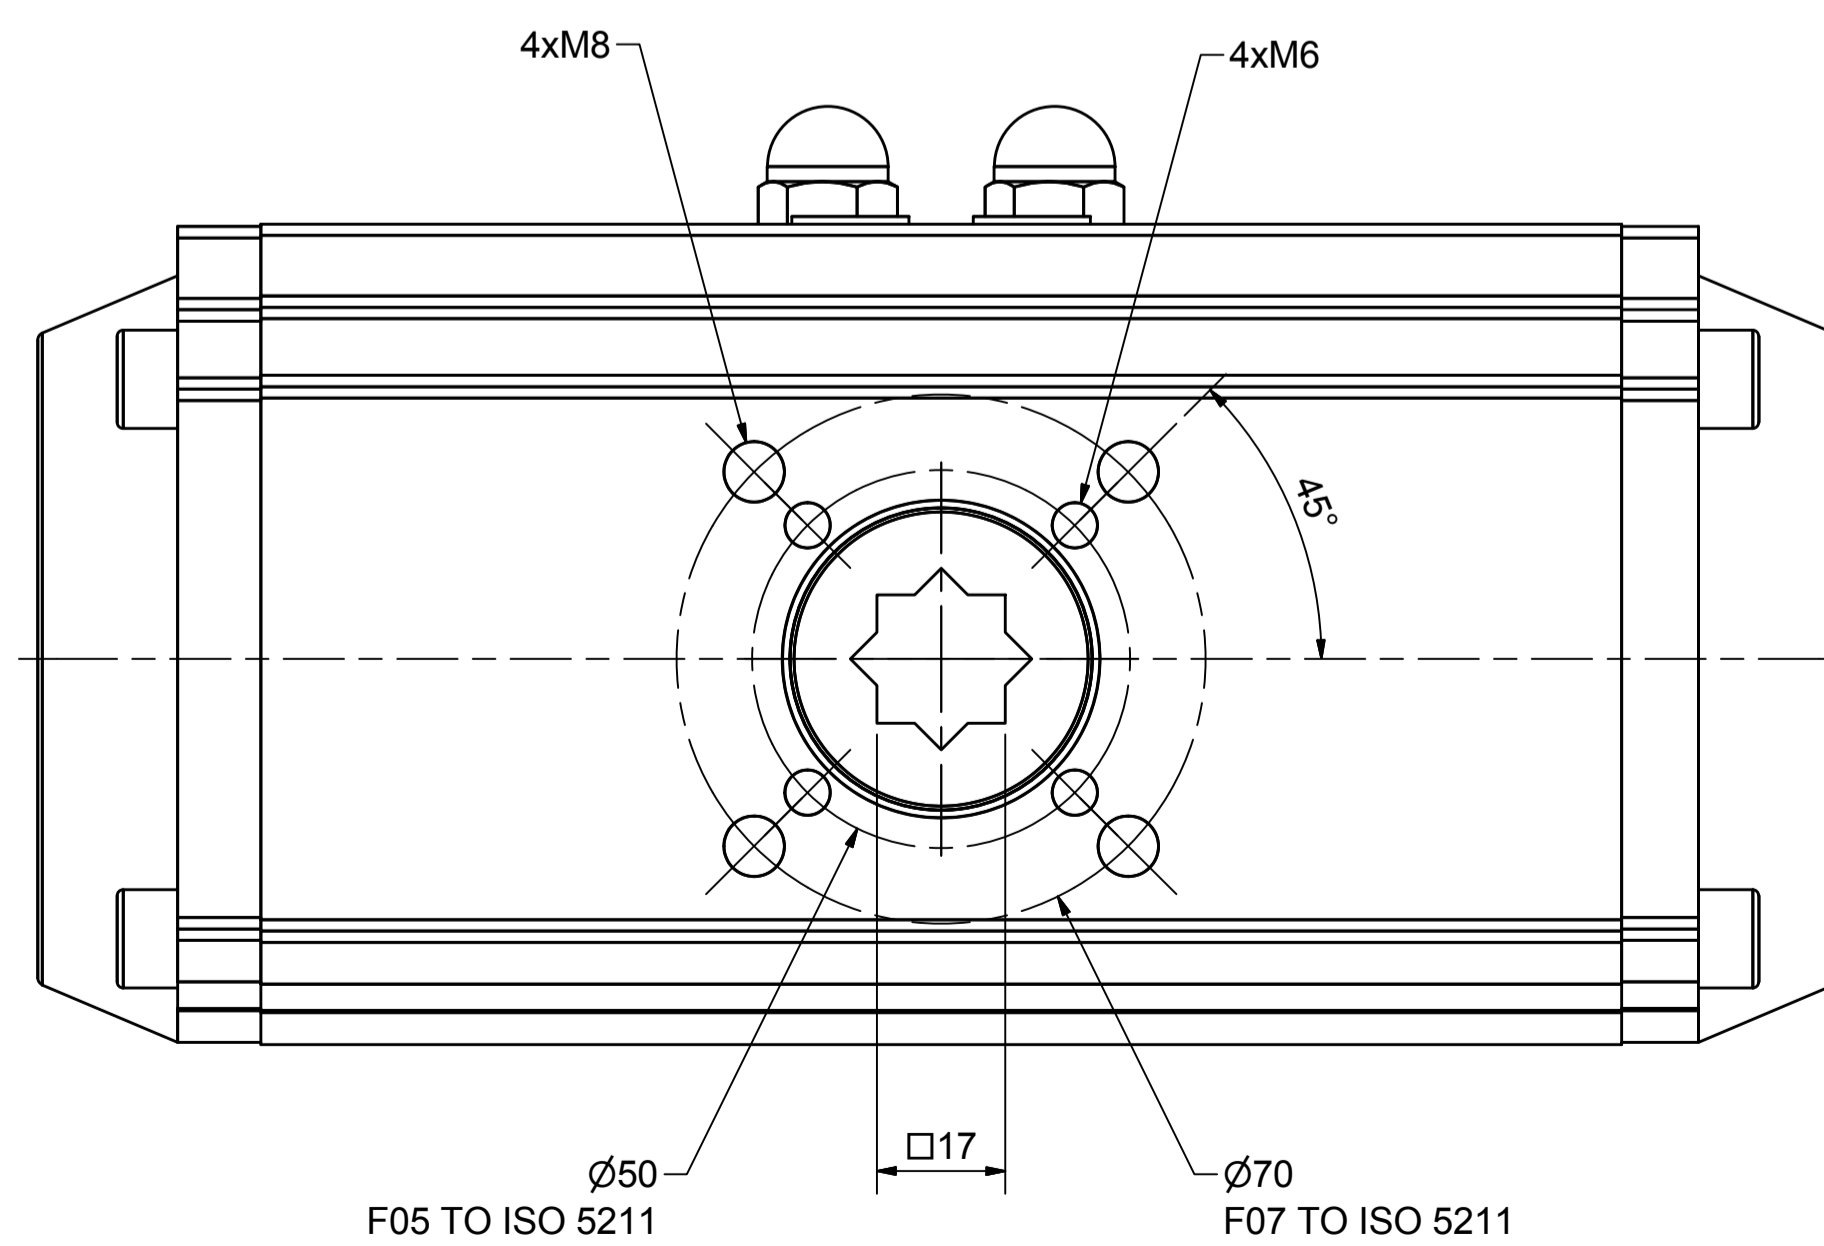

IF IN DOUBT ASK!

DO NOT SCALE PRINT!

DRAWING TO BS 8888

Note:
Standard colours:
Body: Silver Grey
Ends: Black

Actuated Valve Supplies Limited

TITLE CH-C PNEUMATIC ACTUATOR
MODEL C-092
STOCK CODE AVS-C-092-CAD
DIM ARE mm
SCALE 1:1