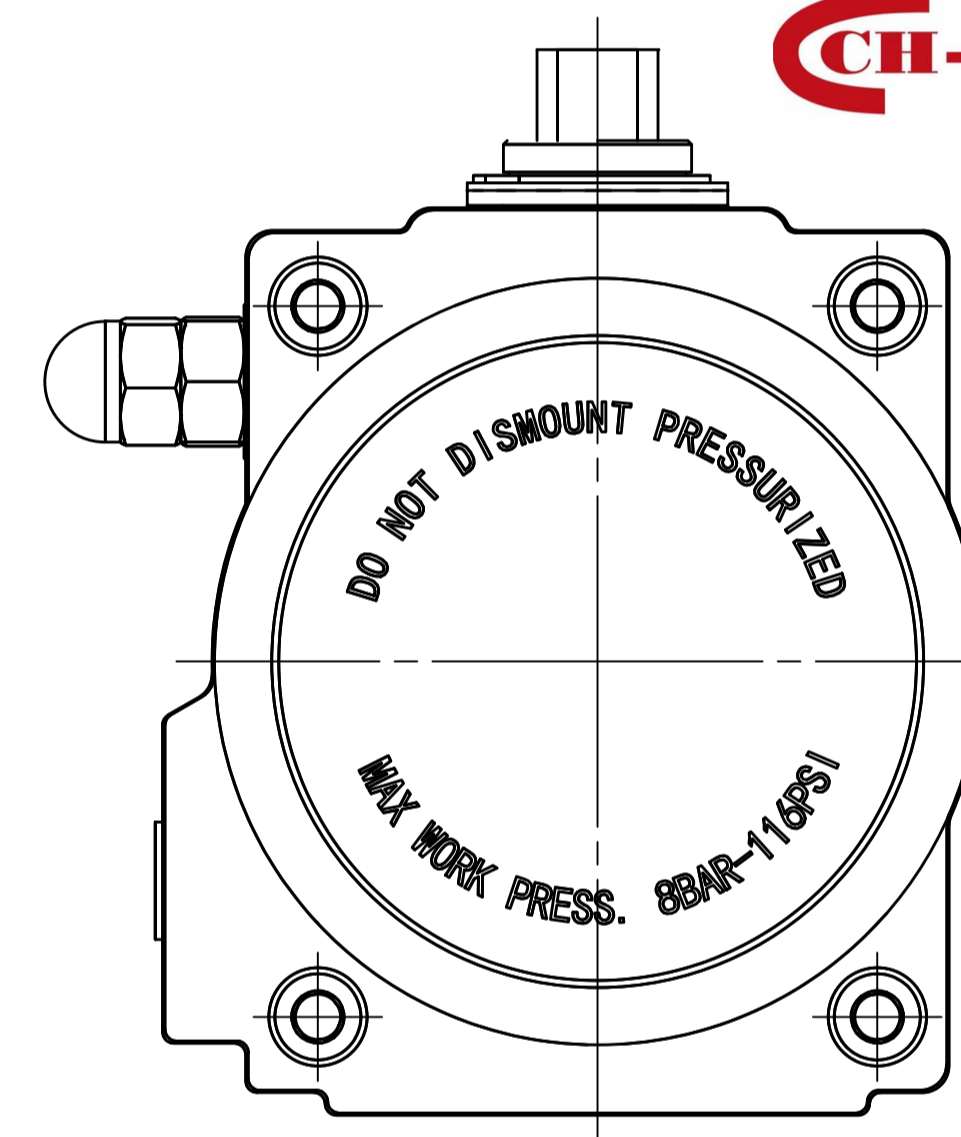

IF IN DOUBT ASK!

DO NOT SCALE PRINT!

DRAWING TO BS 8888

Note:
Standard colours:
Body: Silver Grey
Ends: Black

Actuated Valve Supplies Limited

TITLE CH-C PNEUMATIC ACTUATOR
MODEL C-092
STOCK CODE AVS-C-092-CAD
DIM ARE mm
SCALE 1:1