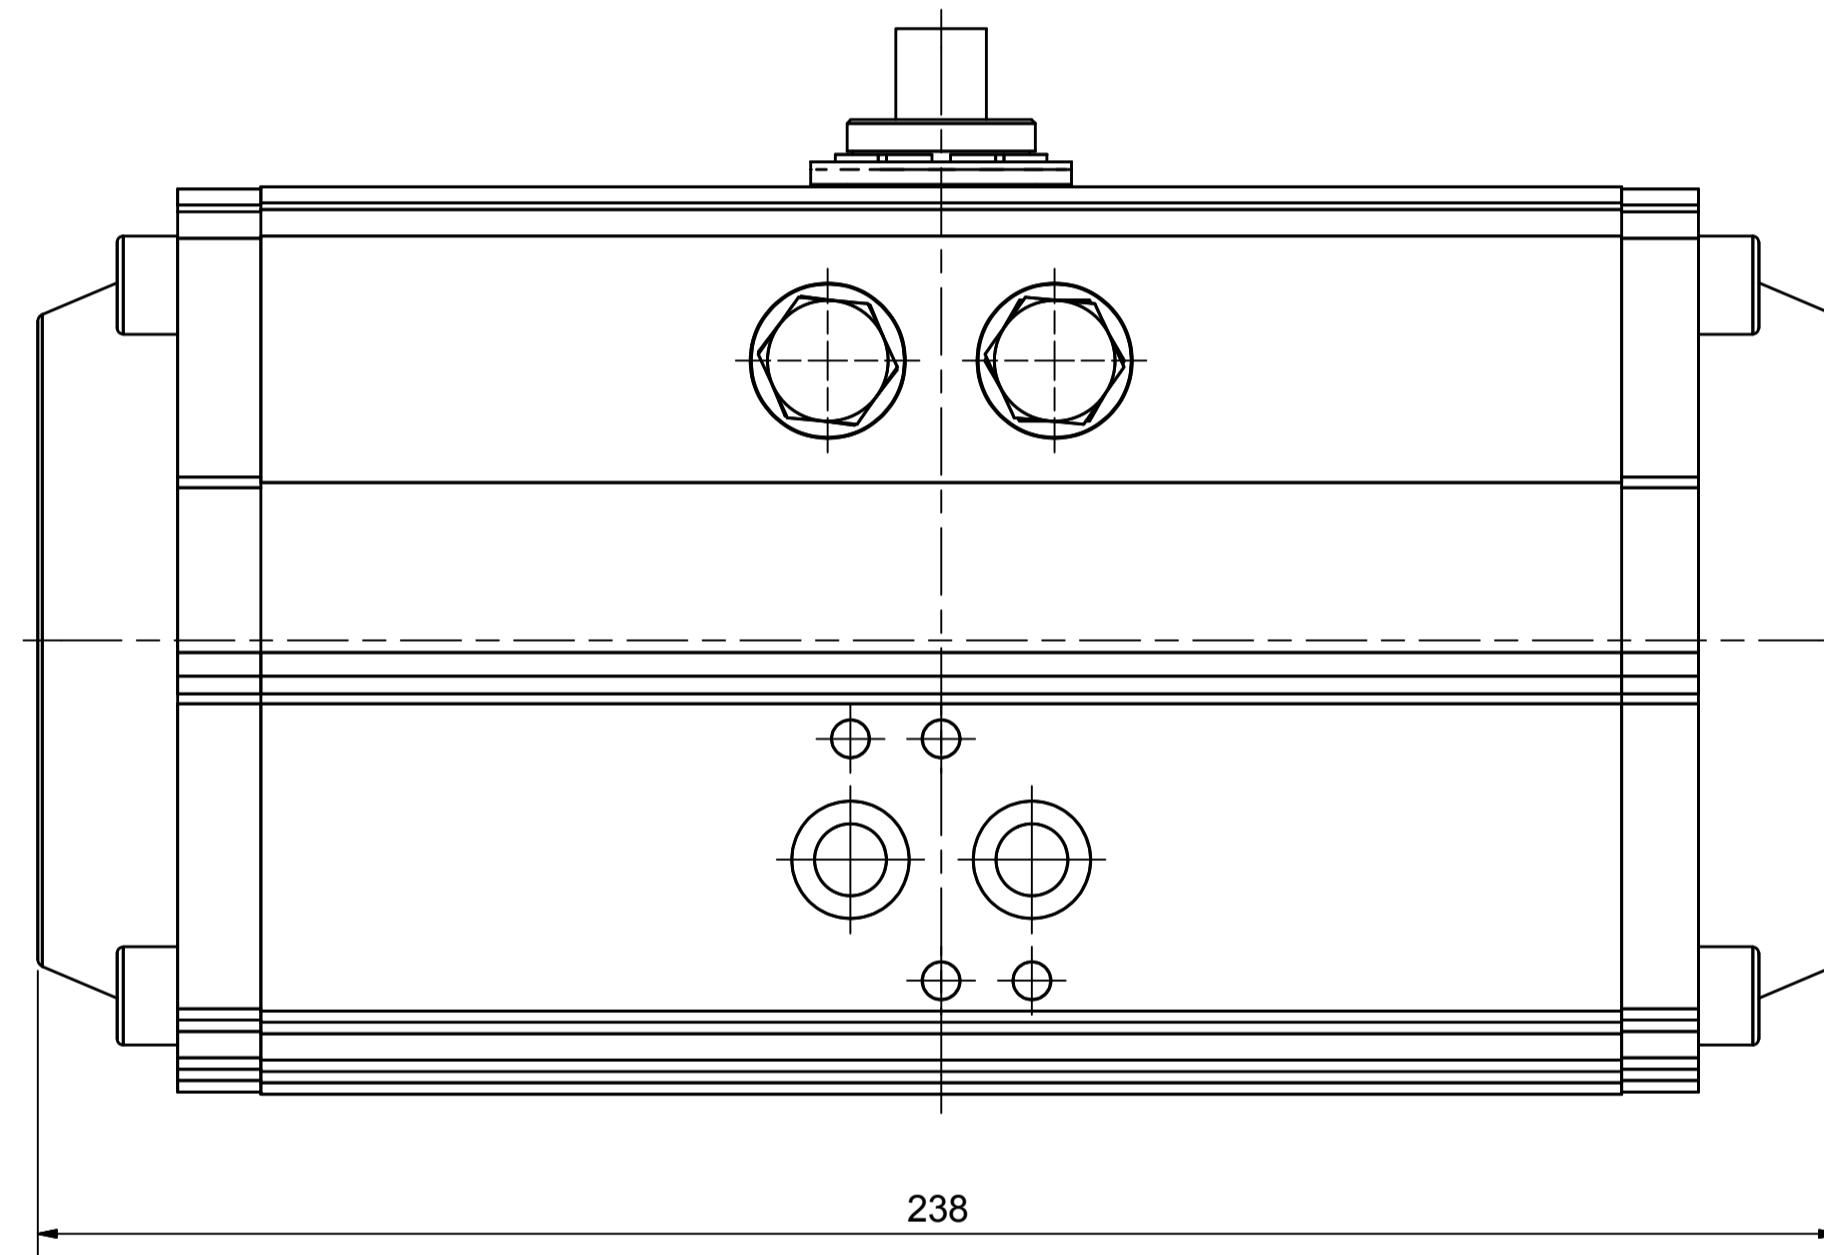

IF IN DOUBT ASK!

DO NOT SCALE PRINT!

DRAWING TO BS 8888

Note:
Standard colours:
Body: Silver Grey
Ends: Black

TITLE CH-C PNEUMATIC ACTUATOR MODEL C-092		DIM ARE mm SCALE 1:1
STOCK CODE AVS-C-092-CAD		DRAWING NUMBER AVS-C-092-CAD
SHEET 1 OF 1		