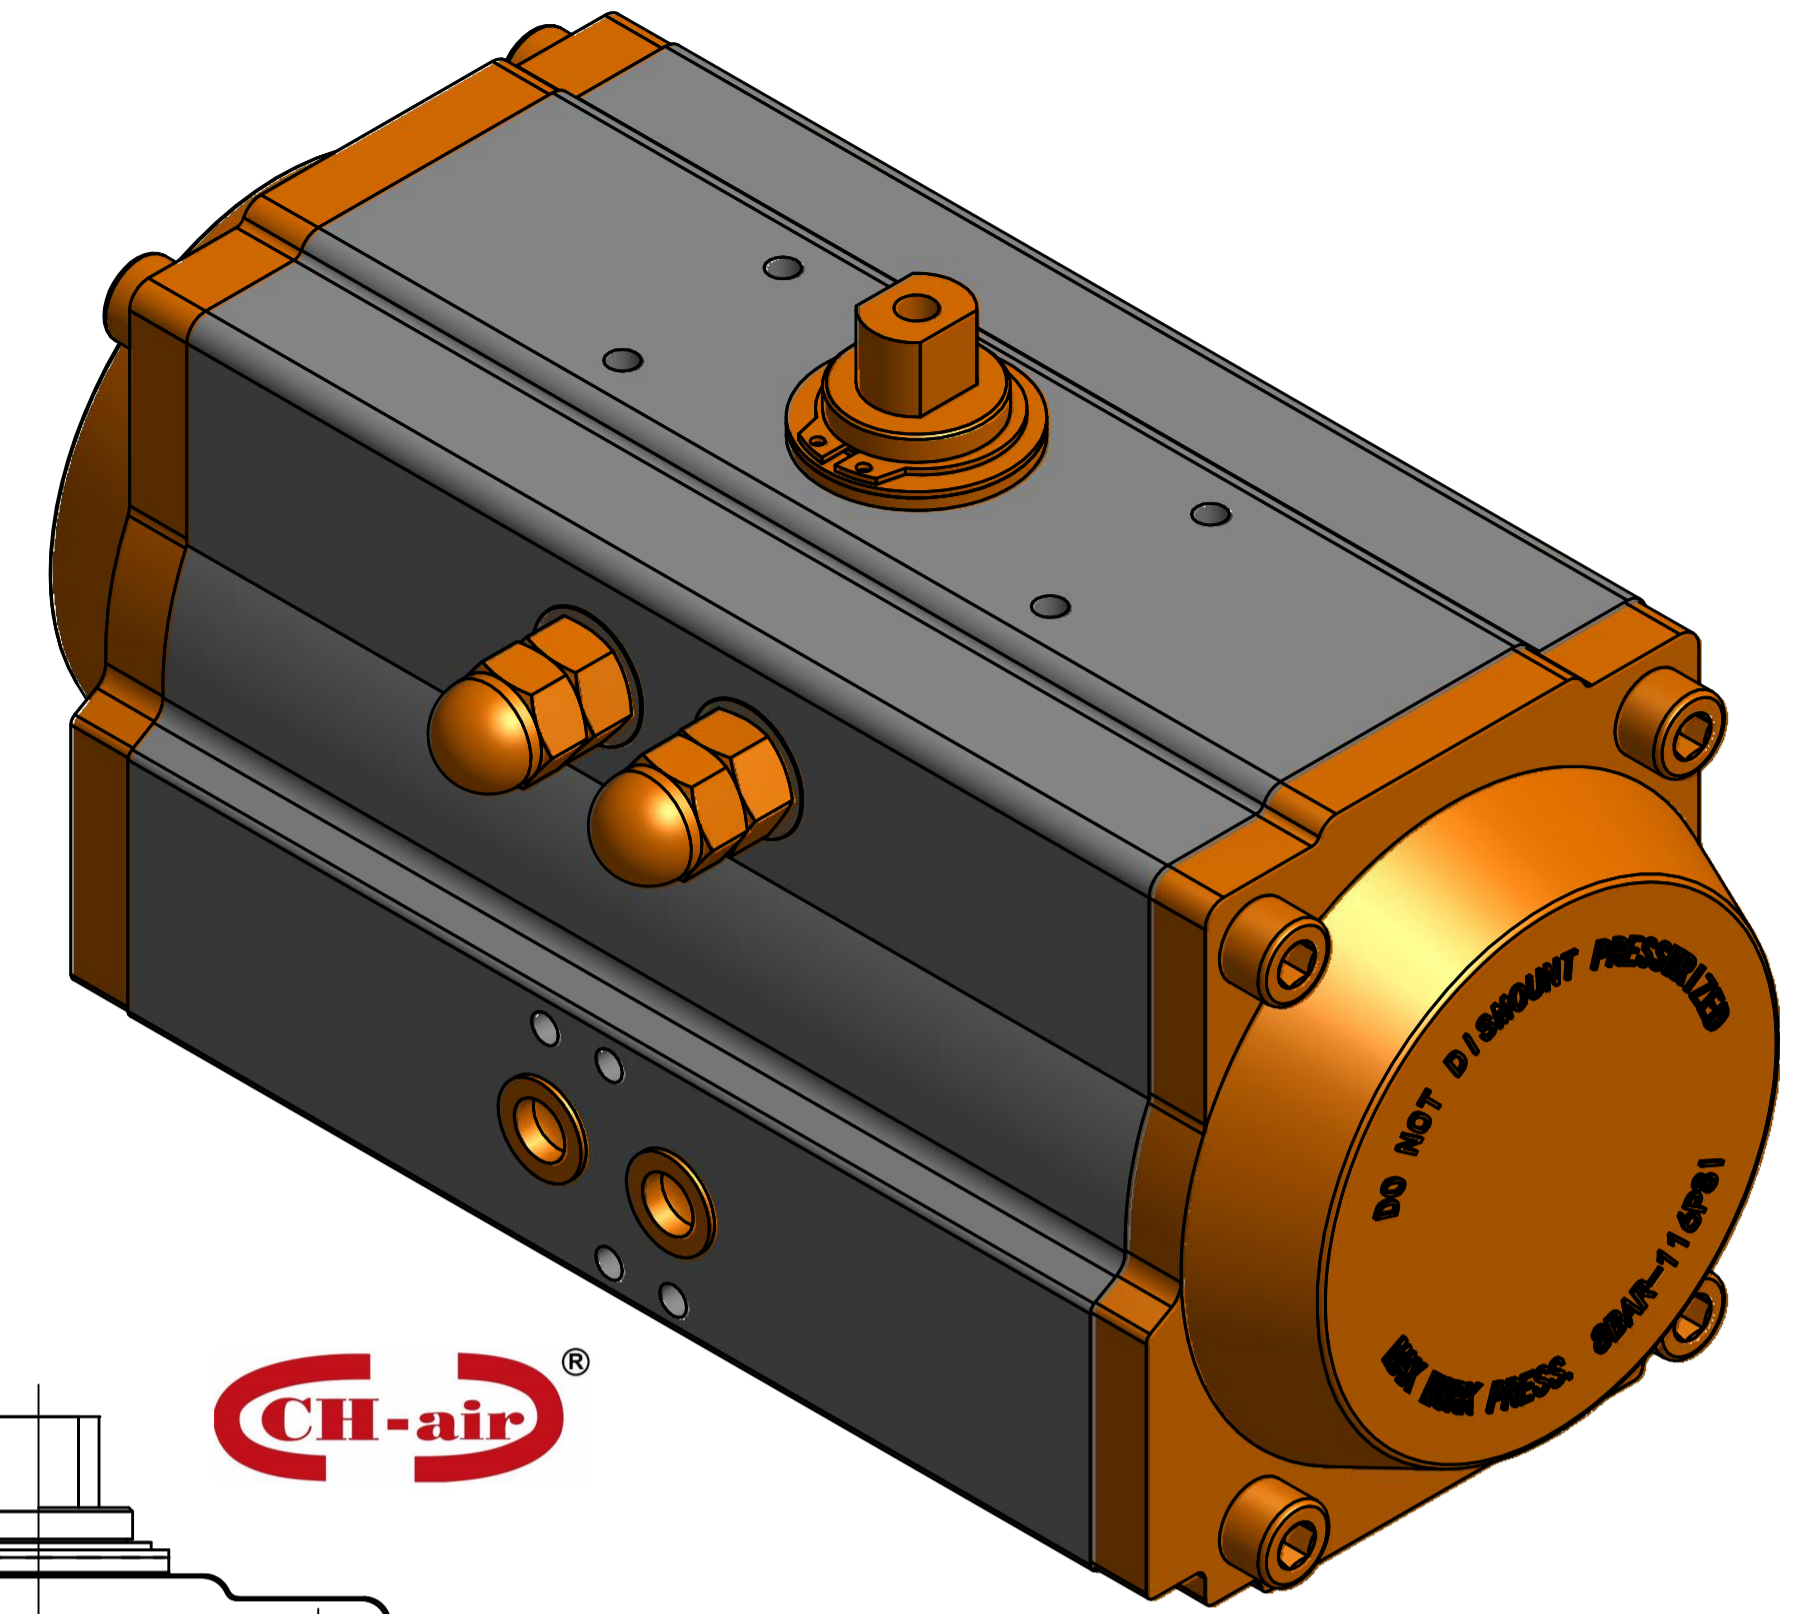

IF IN DOUBT ASK!

DO NOT SCALE PRINT!

DRAWING TO BS 8888

Note:
Standard colours:
Body: Silver Grey
Ends: Black

TITLE CH-C PNEUMATIC ACTUATOR MODEL C-092		DIM ARE mm SCALE 1:1
STOCK CODE AVS-C-092-CAD		DRAWING NUMBER AVS-C-092-CAD
SHEET 1 OF 1		