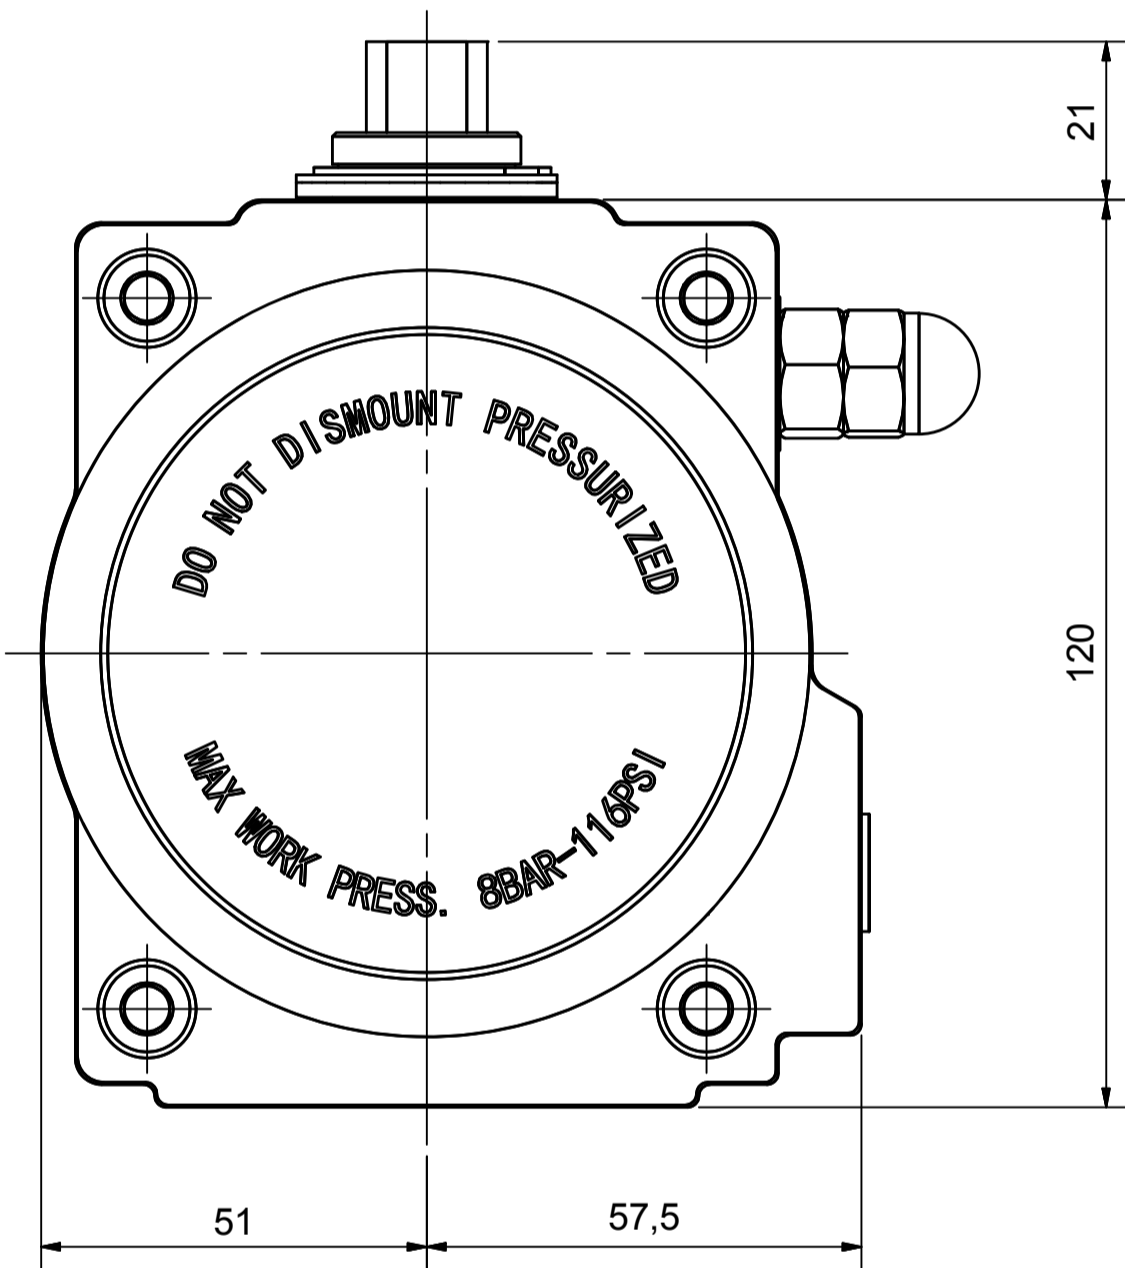

IF IN DOUBT ASK!

DO NOT SCALE PRINT!

DRAWING TO BS 8888

Note:
Standard colours:
Body: Silver Grey
Ends: Black

TITLE CH-C PNEUMATIC ACTUATOR MODEL C-092		DIM ARE mm SCALE 1:1
STOCK CODE AVS-C-092-CAD		DRAWING NUMBER AVS-C-092-CAD
SHEET 1 OF 1		