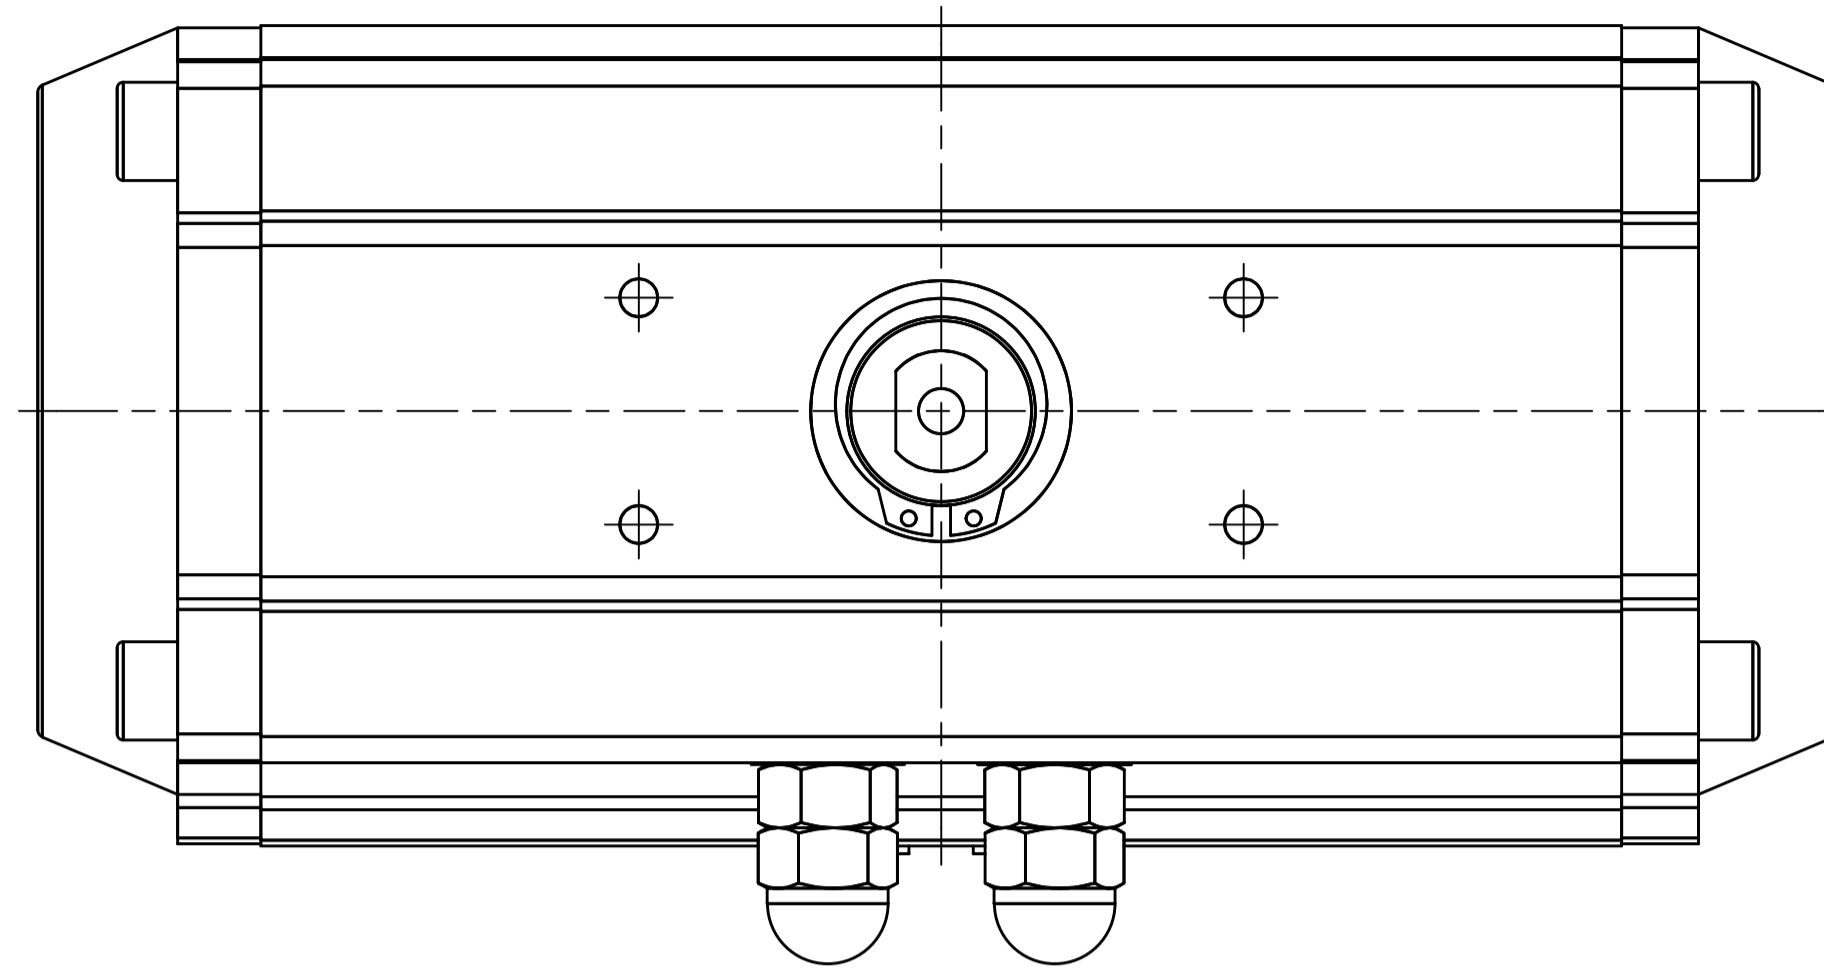

IF IN DOUBT ASK!

DO NOT SCALE PRINT!

DRAWING TO BS 8888

Note:
Standard colours:
Body: Silver Grey
Ends: Black

TITLE CH-C PNEUMATIC ACTUATOR MODEL C-092		DIM ARE mm SCALE 1:1
STOCK CODE AVS-C-092-CAD		DRAWING NUMBER AVS-C-092-CAD
SHEET 1 OF 1		