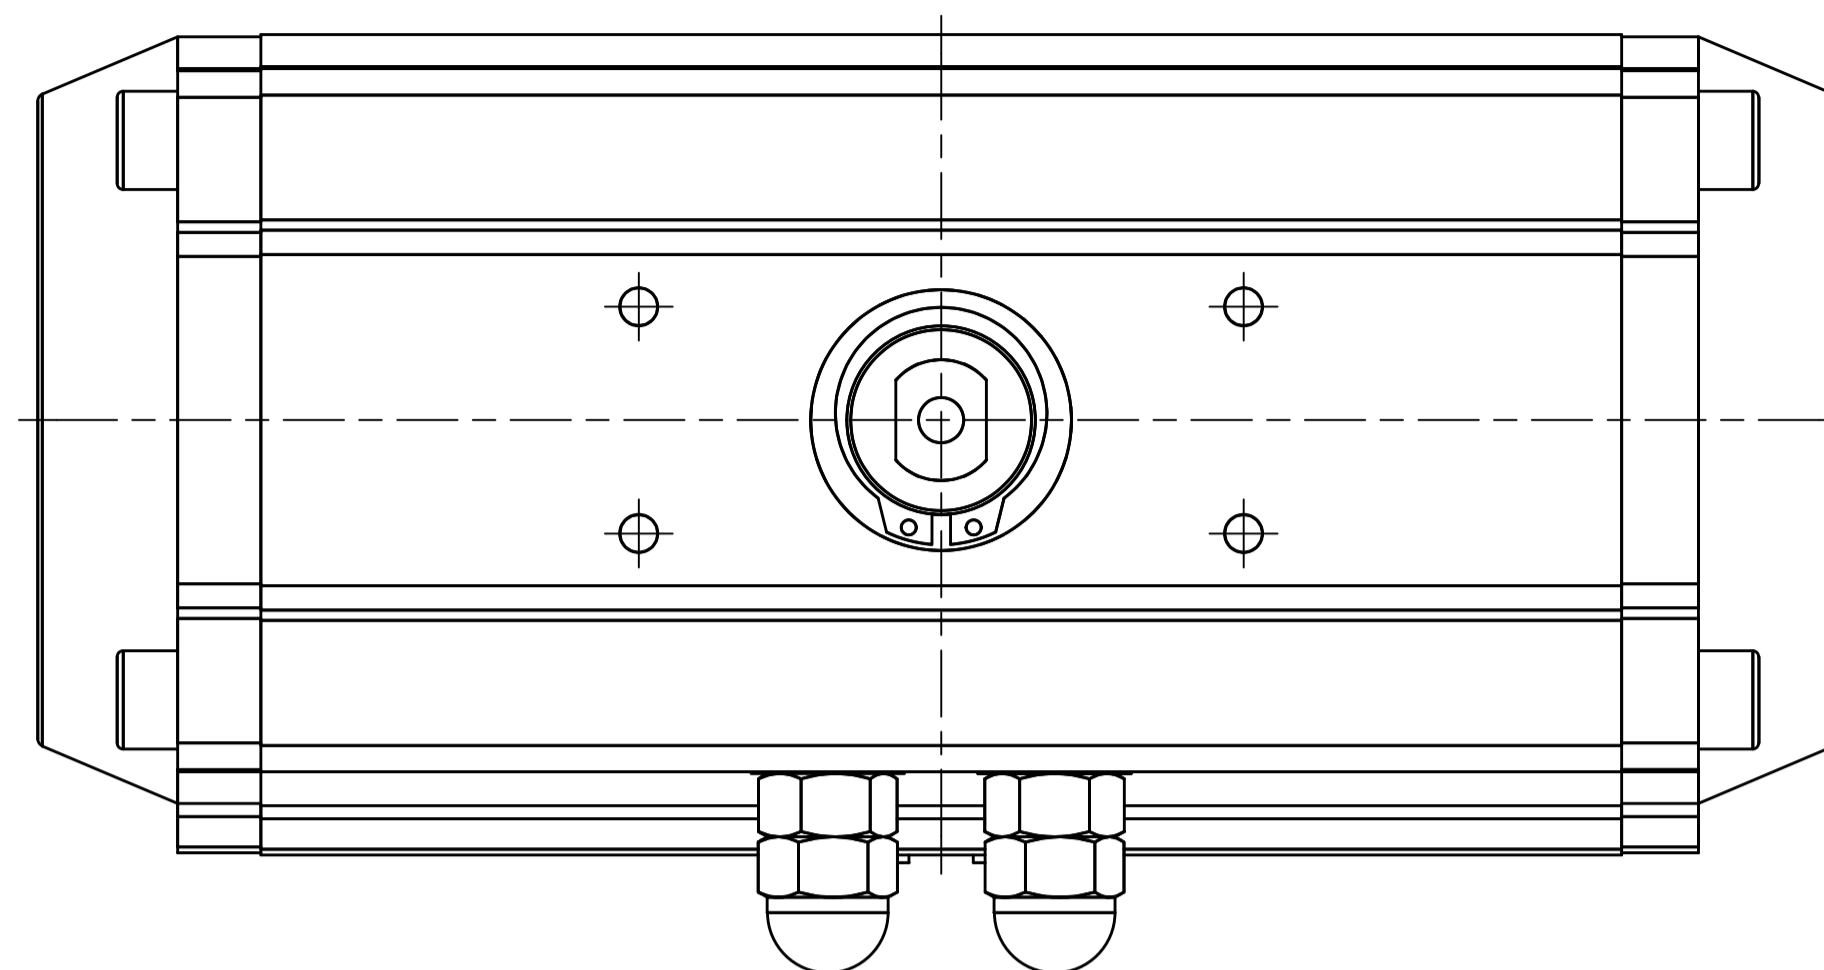

IF IN DOUBT ASK!

DO NOT SCALE PRINT!

DRAWING TO BS 8888

Note:
Standard colours:
Body: Silver Grey
Ends: Black

Actuated Valve Supplies Limited

TITLE CH-C PNEUMATIC ACTUATOR
MODEL C-092
STOCK CODE AVS-C-092-CAD
DIM ARE mm
SCALE 1:1