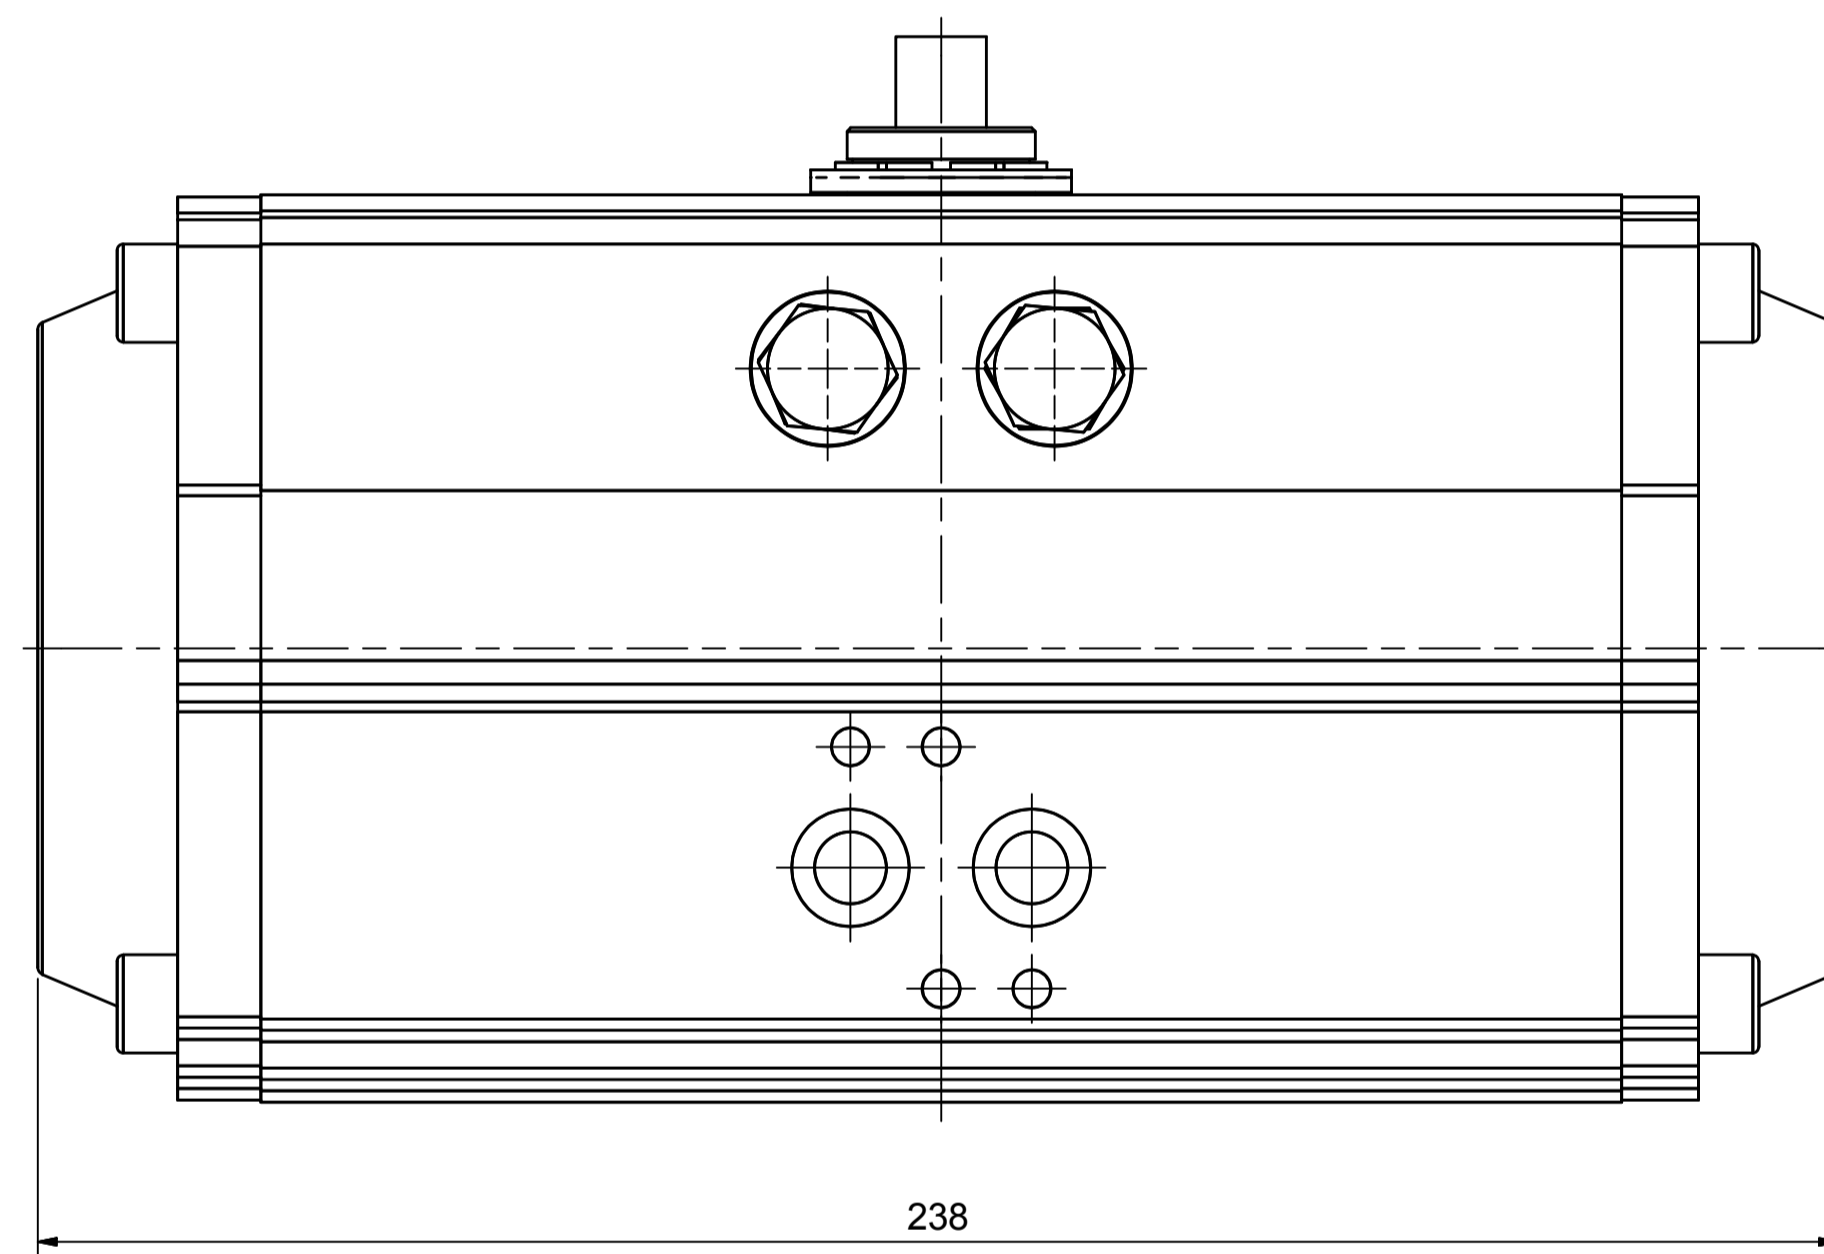

IF IN DOUBT ASK!

DO NOT SCALE PRINT!

DRAWING TO BS 8888

Note:
Standard colours:
Body: Silver Grey
Ends: Black

Actuated Valve Supplies Limited

TITLE CH-C PNEUMATIC ACTUATOR
MODEL C-092
STOCK CODE AVS-C-092-CAD
DIM ARE mm
SCALE 1:1