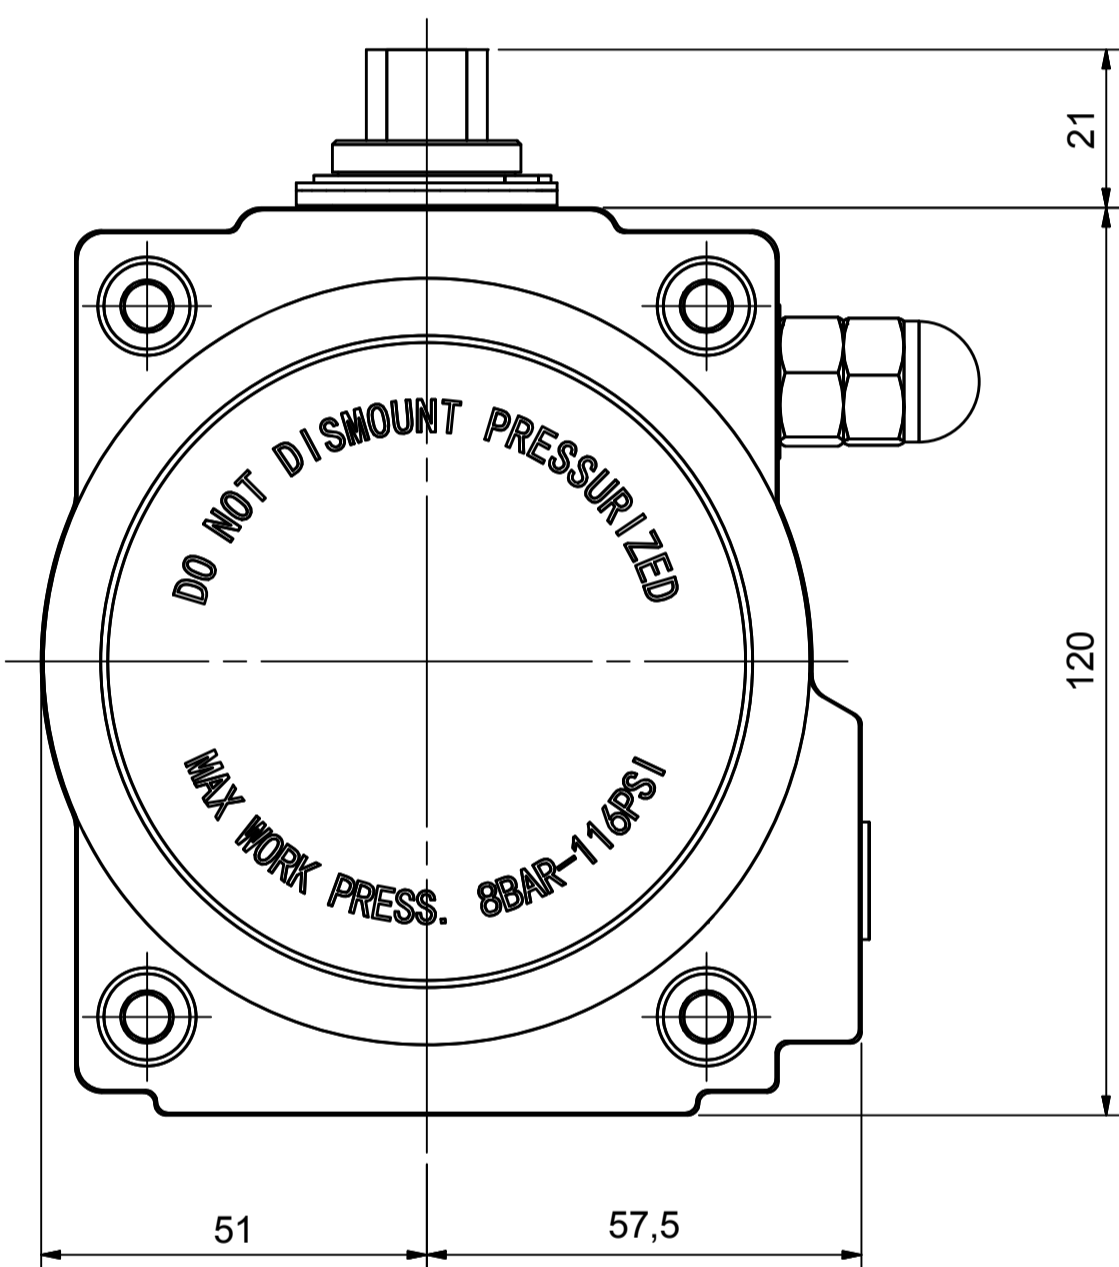

IF IN DOUBT ASK!

DO NOT SCALE PRINT!

DRAWING TO BS 8888

Note:
Standard colours:
Body: Silver Grey
Ends: Black

Actuated Valve Supplies Limited

TITLE CH-C PNEUMATIC ACTUATOR
MODEL C-092
STOCK CODE AVS-C-092-CAD
DIM ARE mm
SCALE 1:1