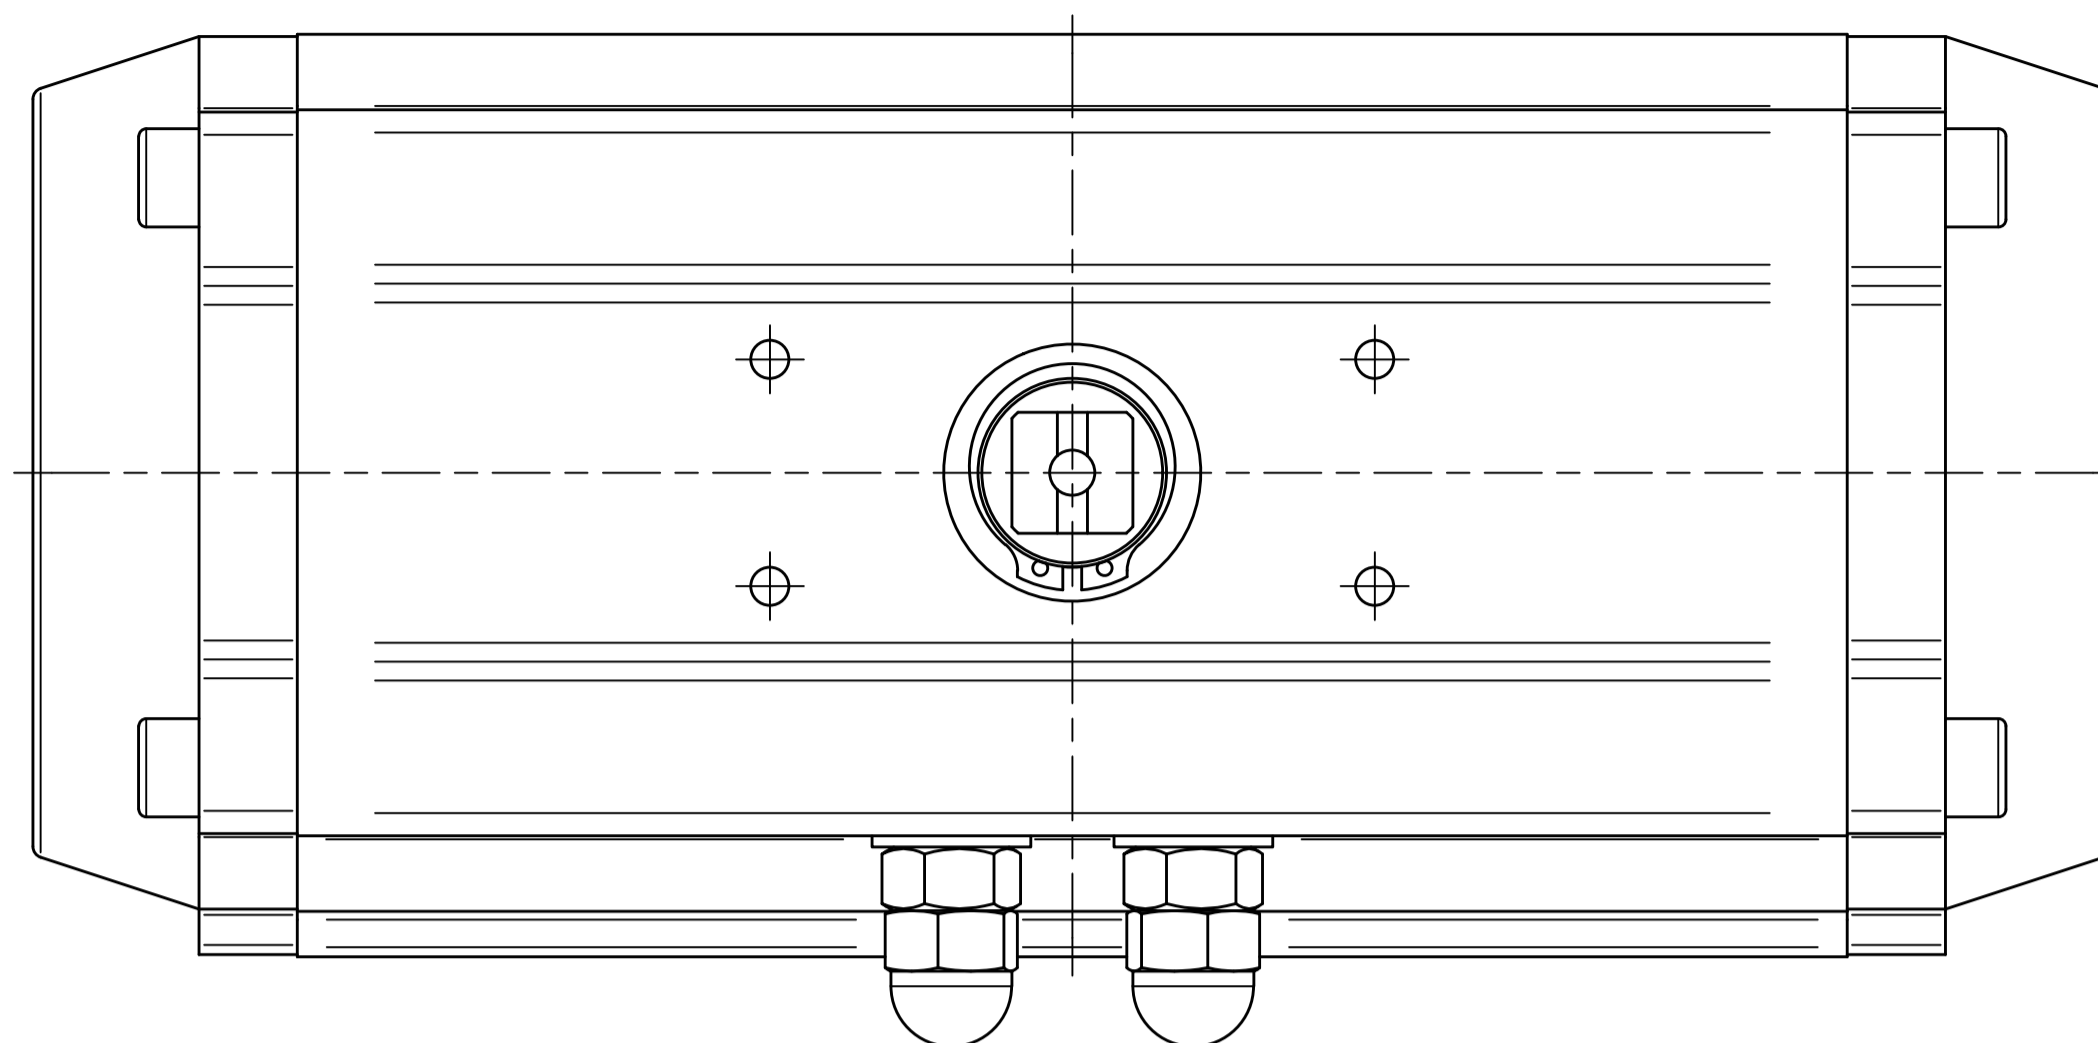

IF IN DOUBT ASK!

DO NOT SCALE PRINT!

DRAWING TO BS 8888