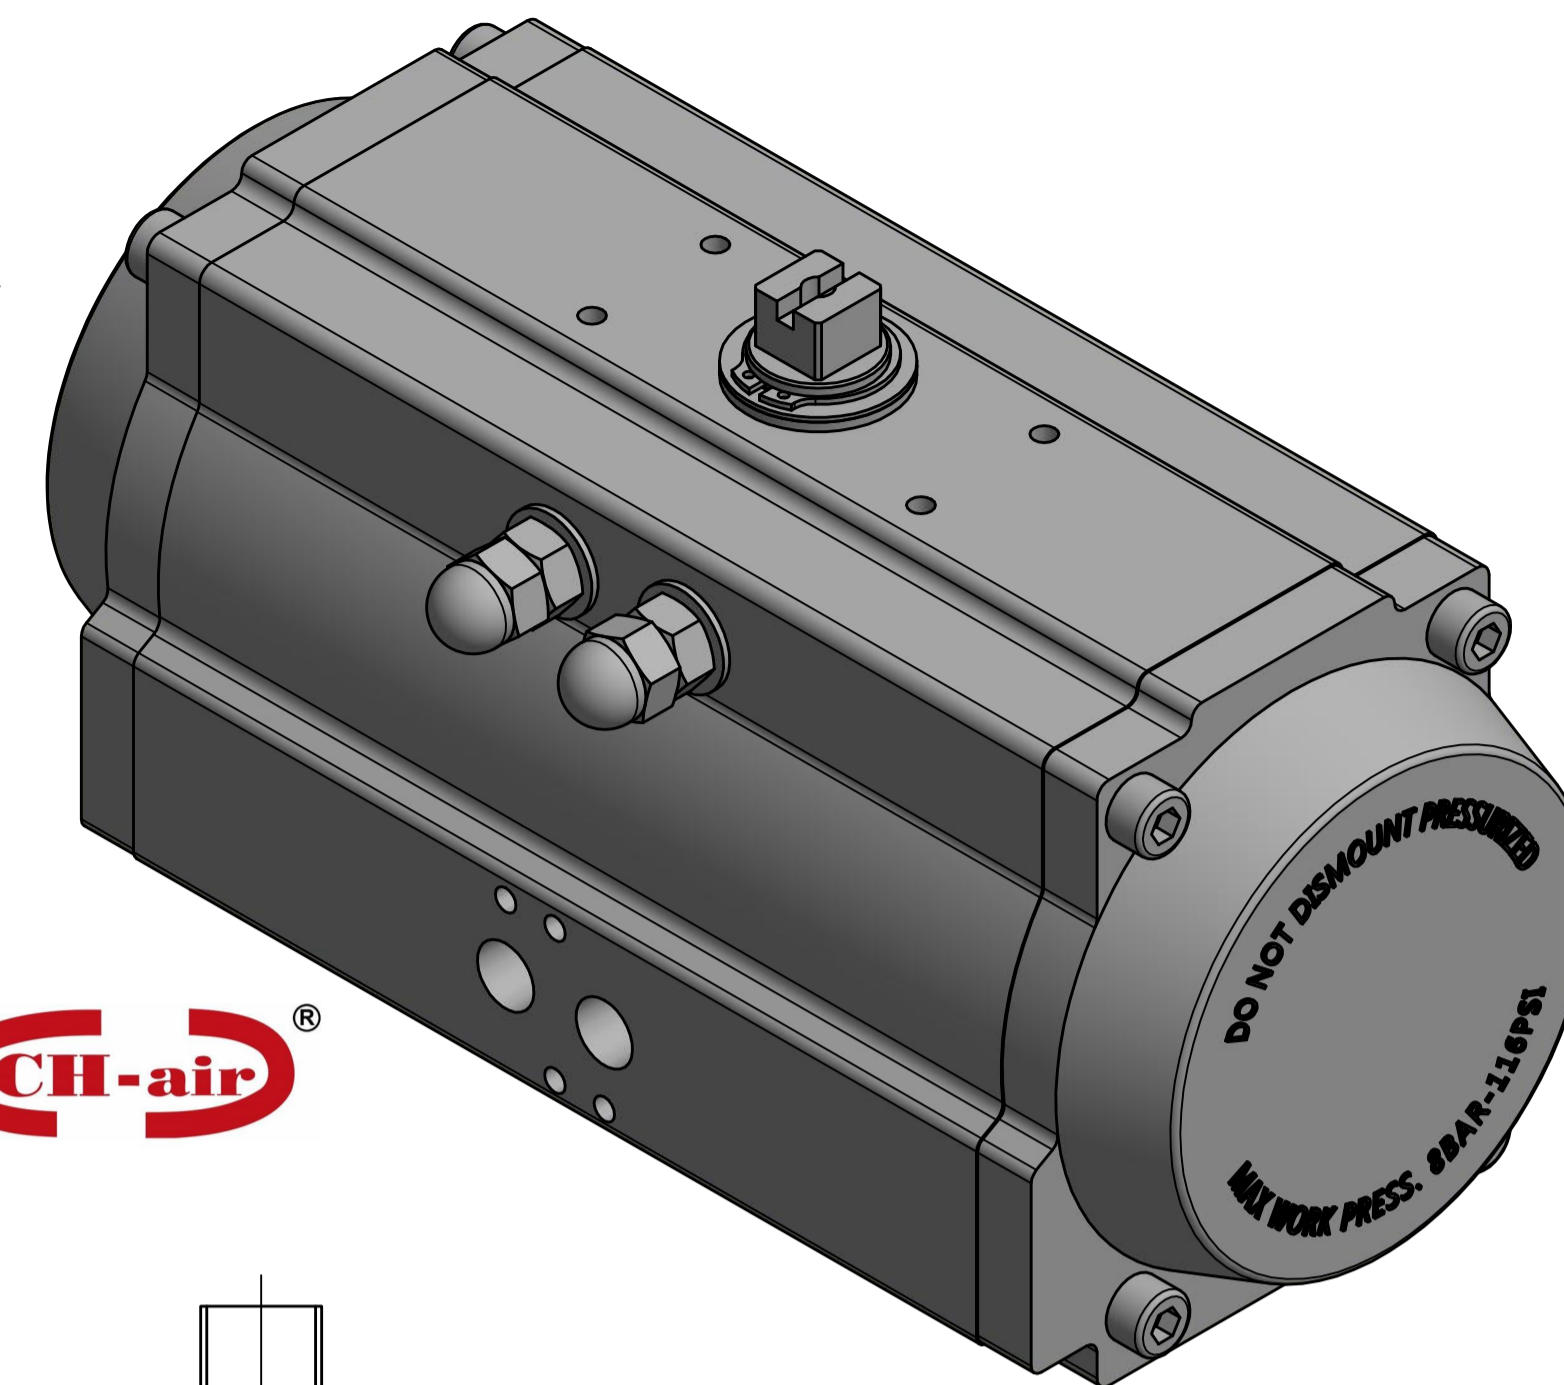

Note:
Standard colours:
Body: Silver Grey
Ends: Black