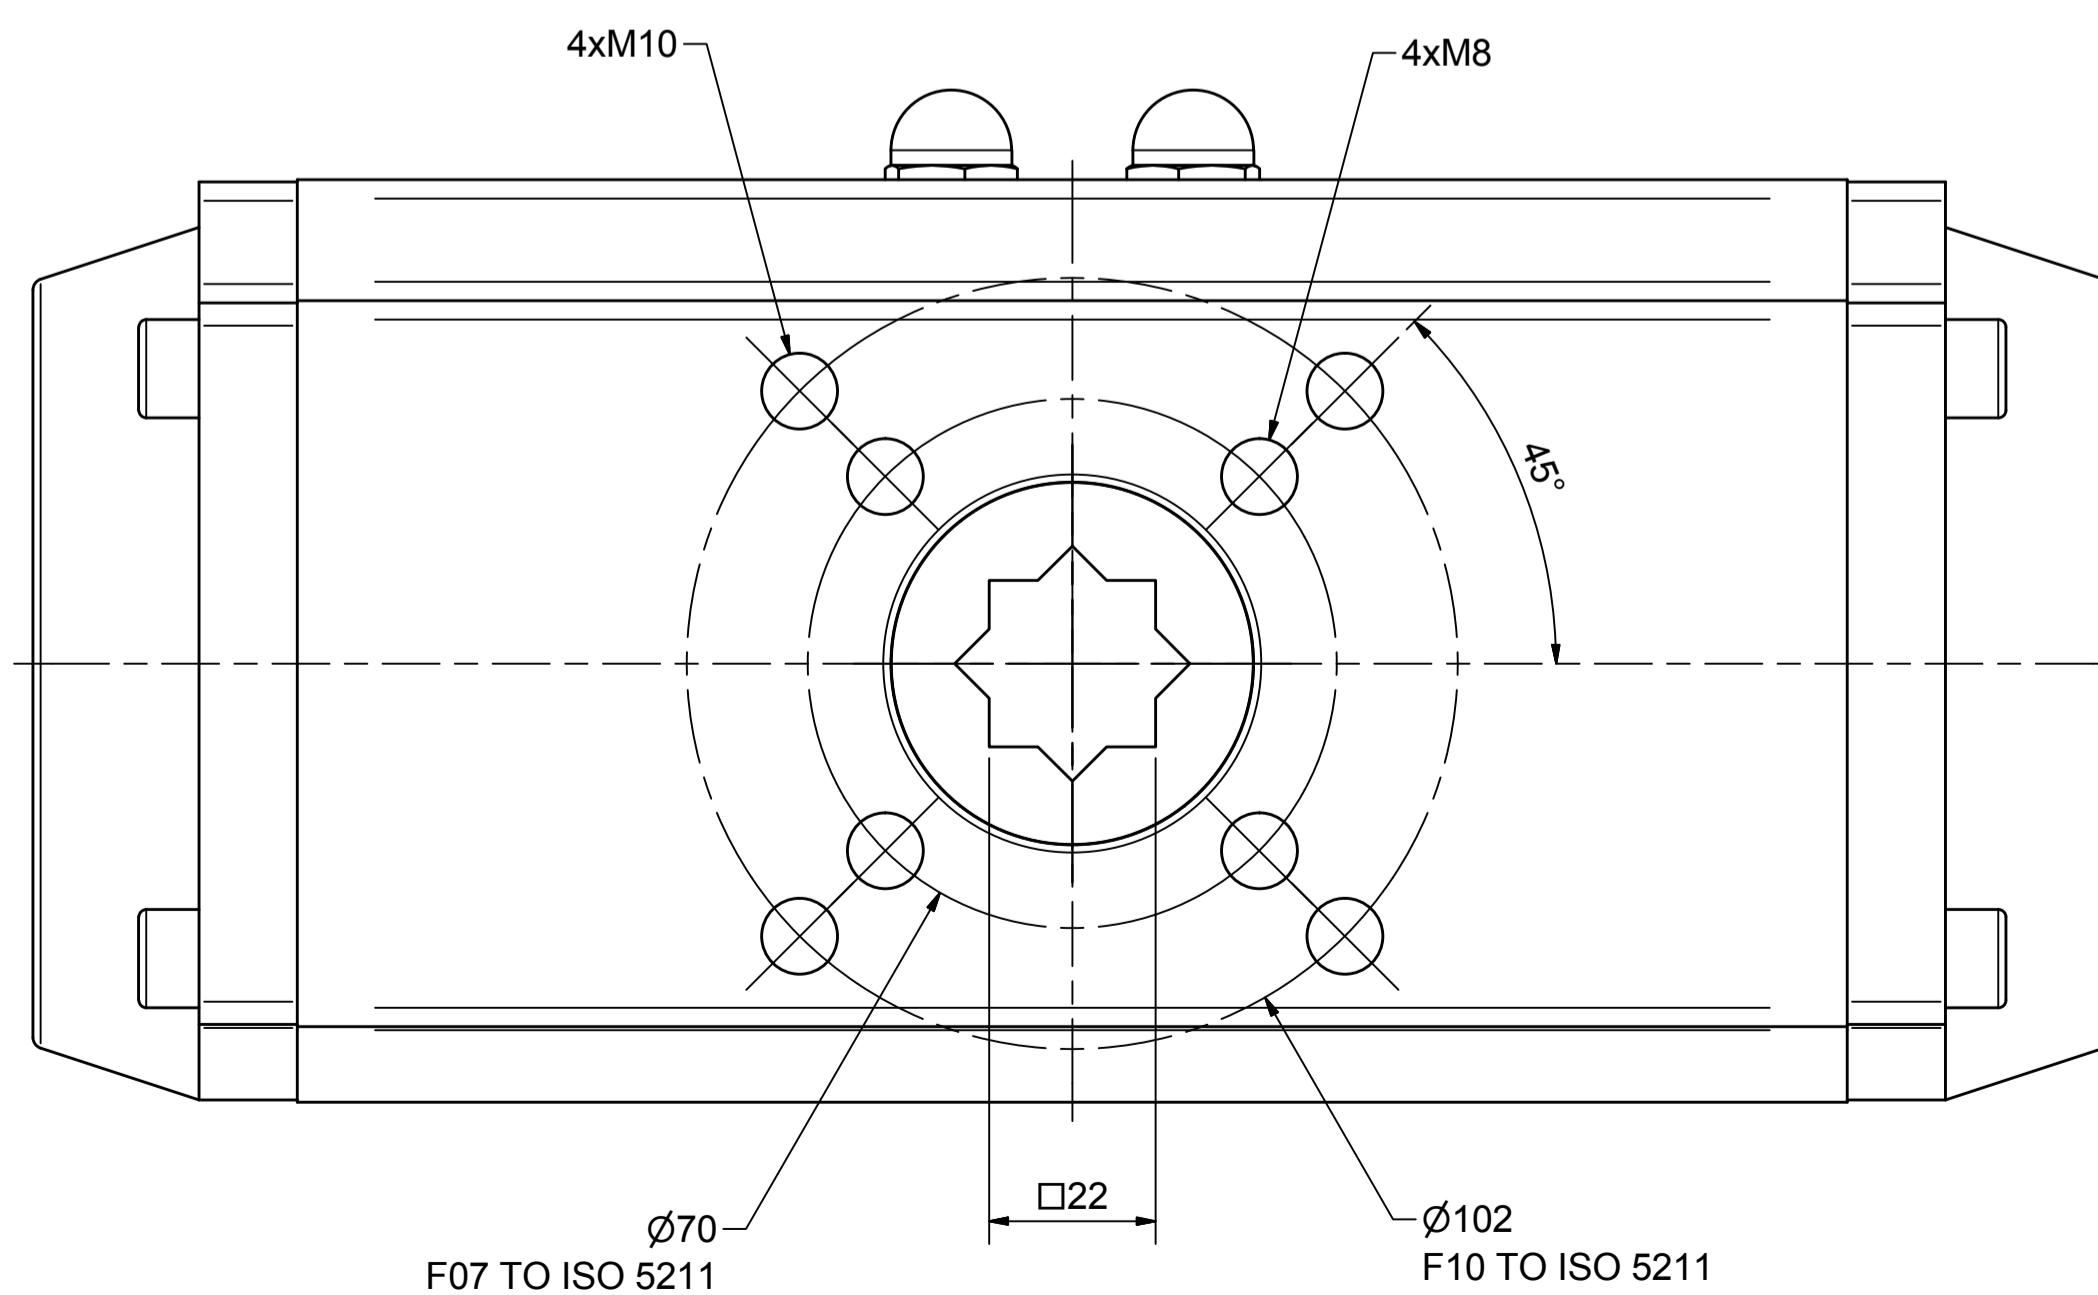

Note:
Standard colours:
Body: Silver Grey
Ends: Black