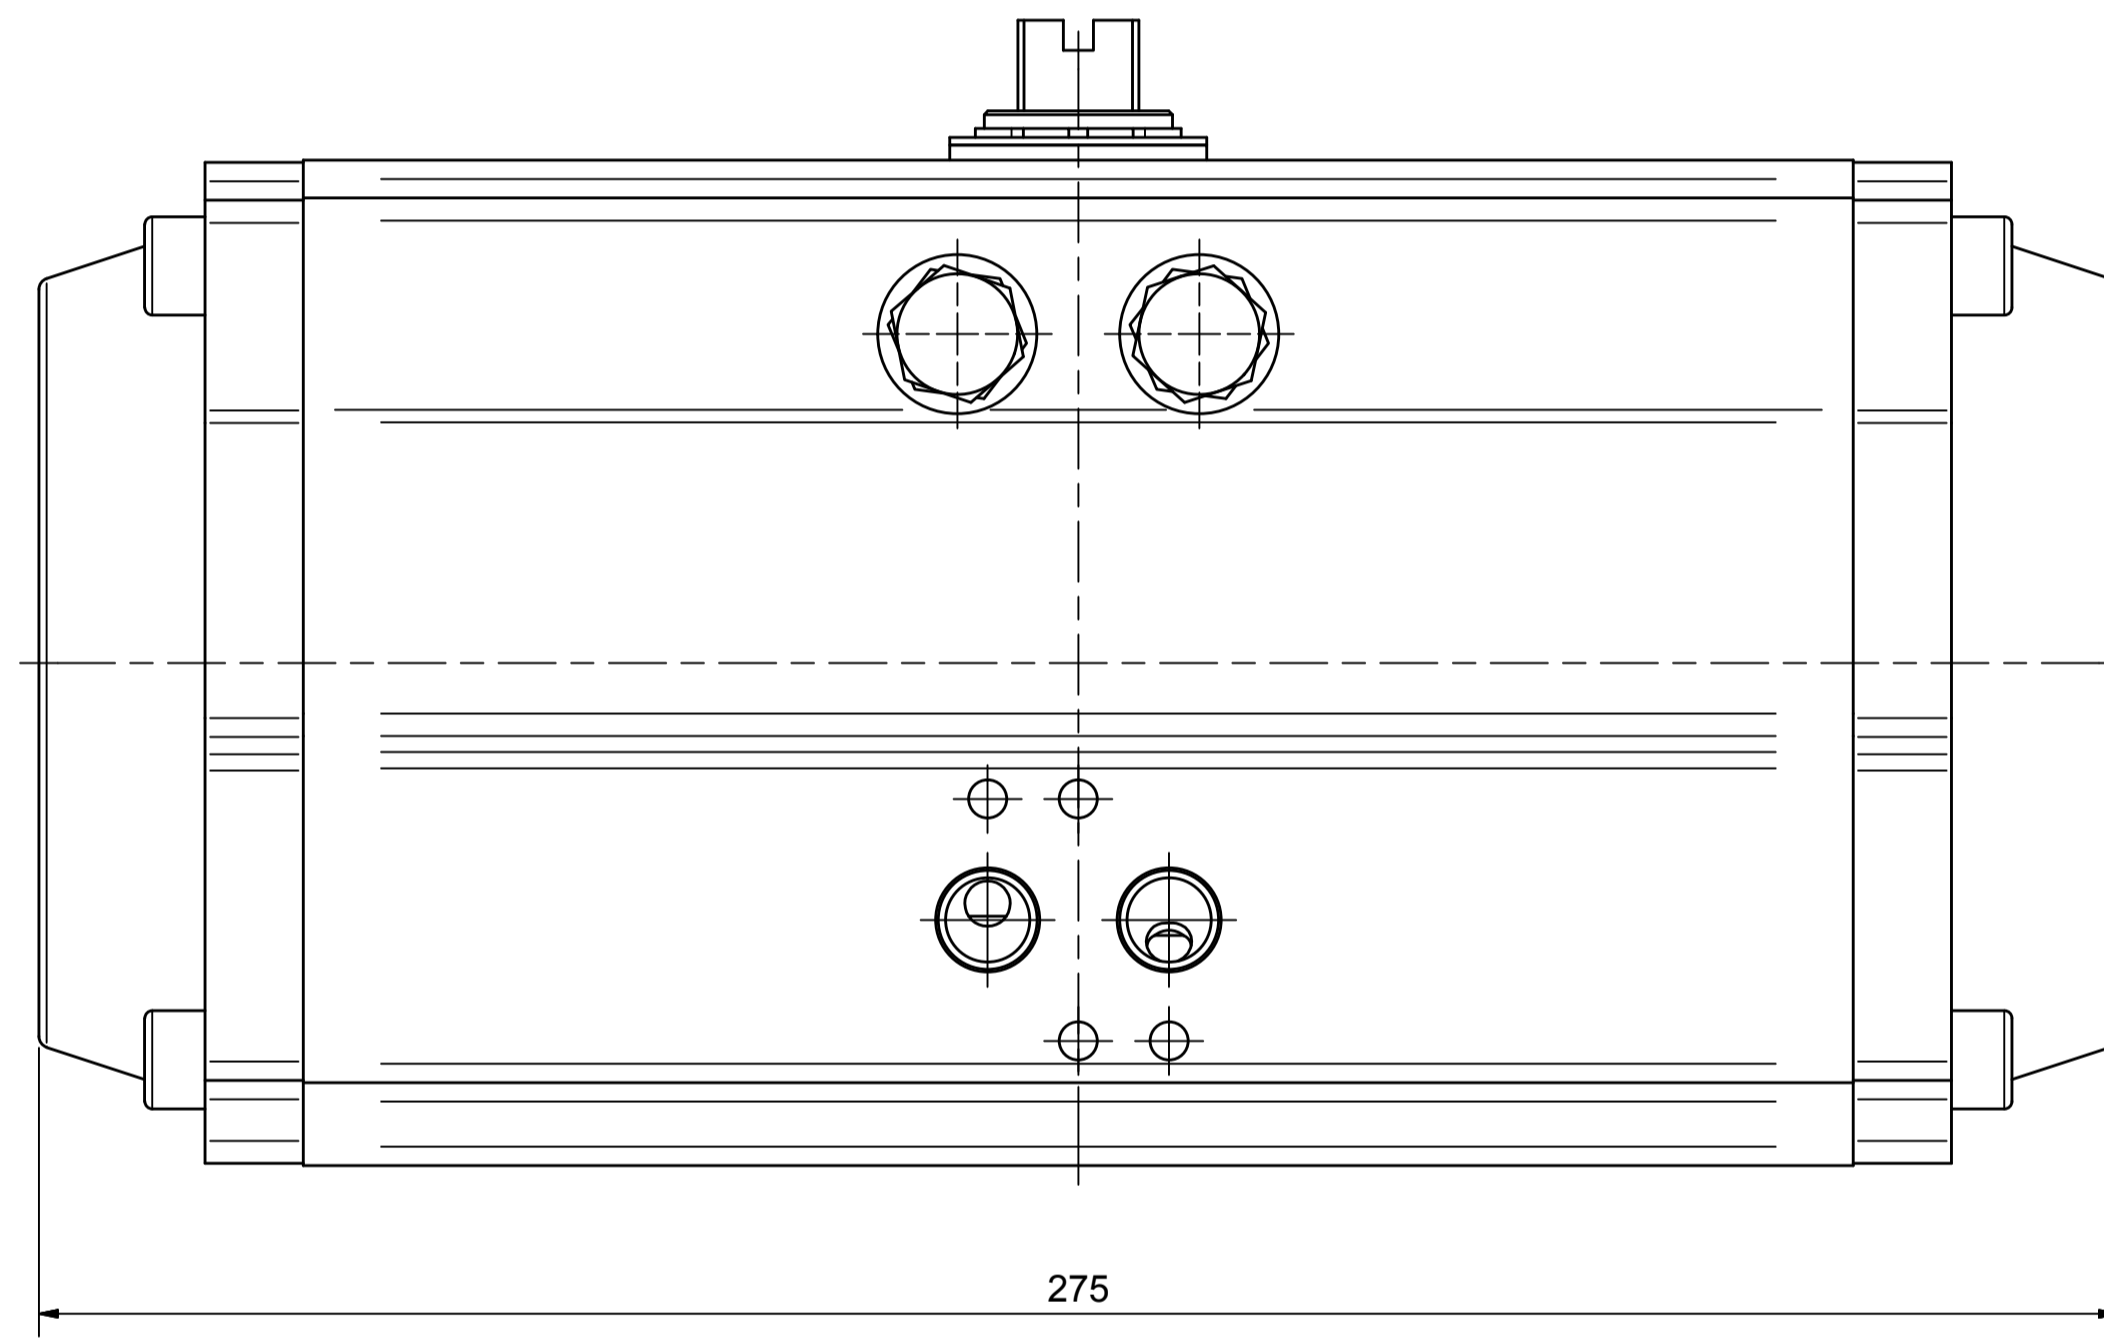

Note:
Standard colours:
Body: Silver Grey
Ends: Black