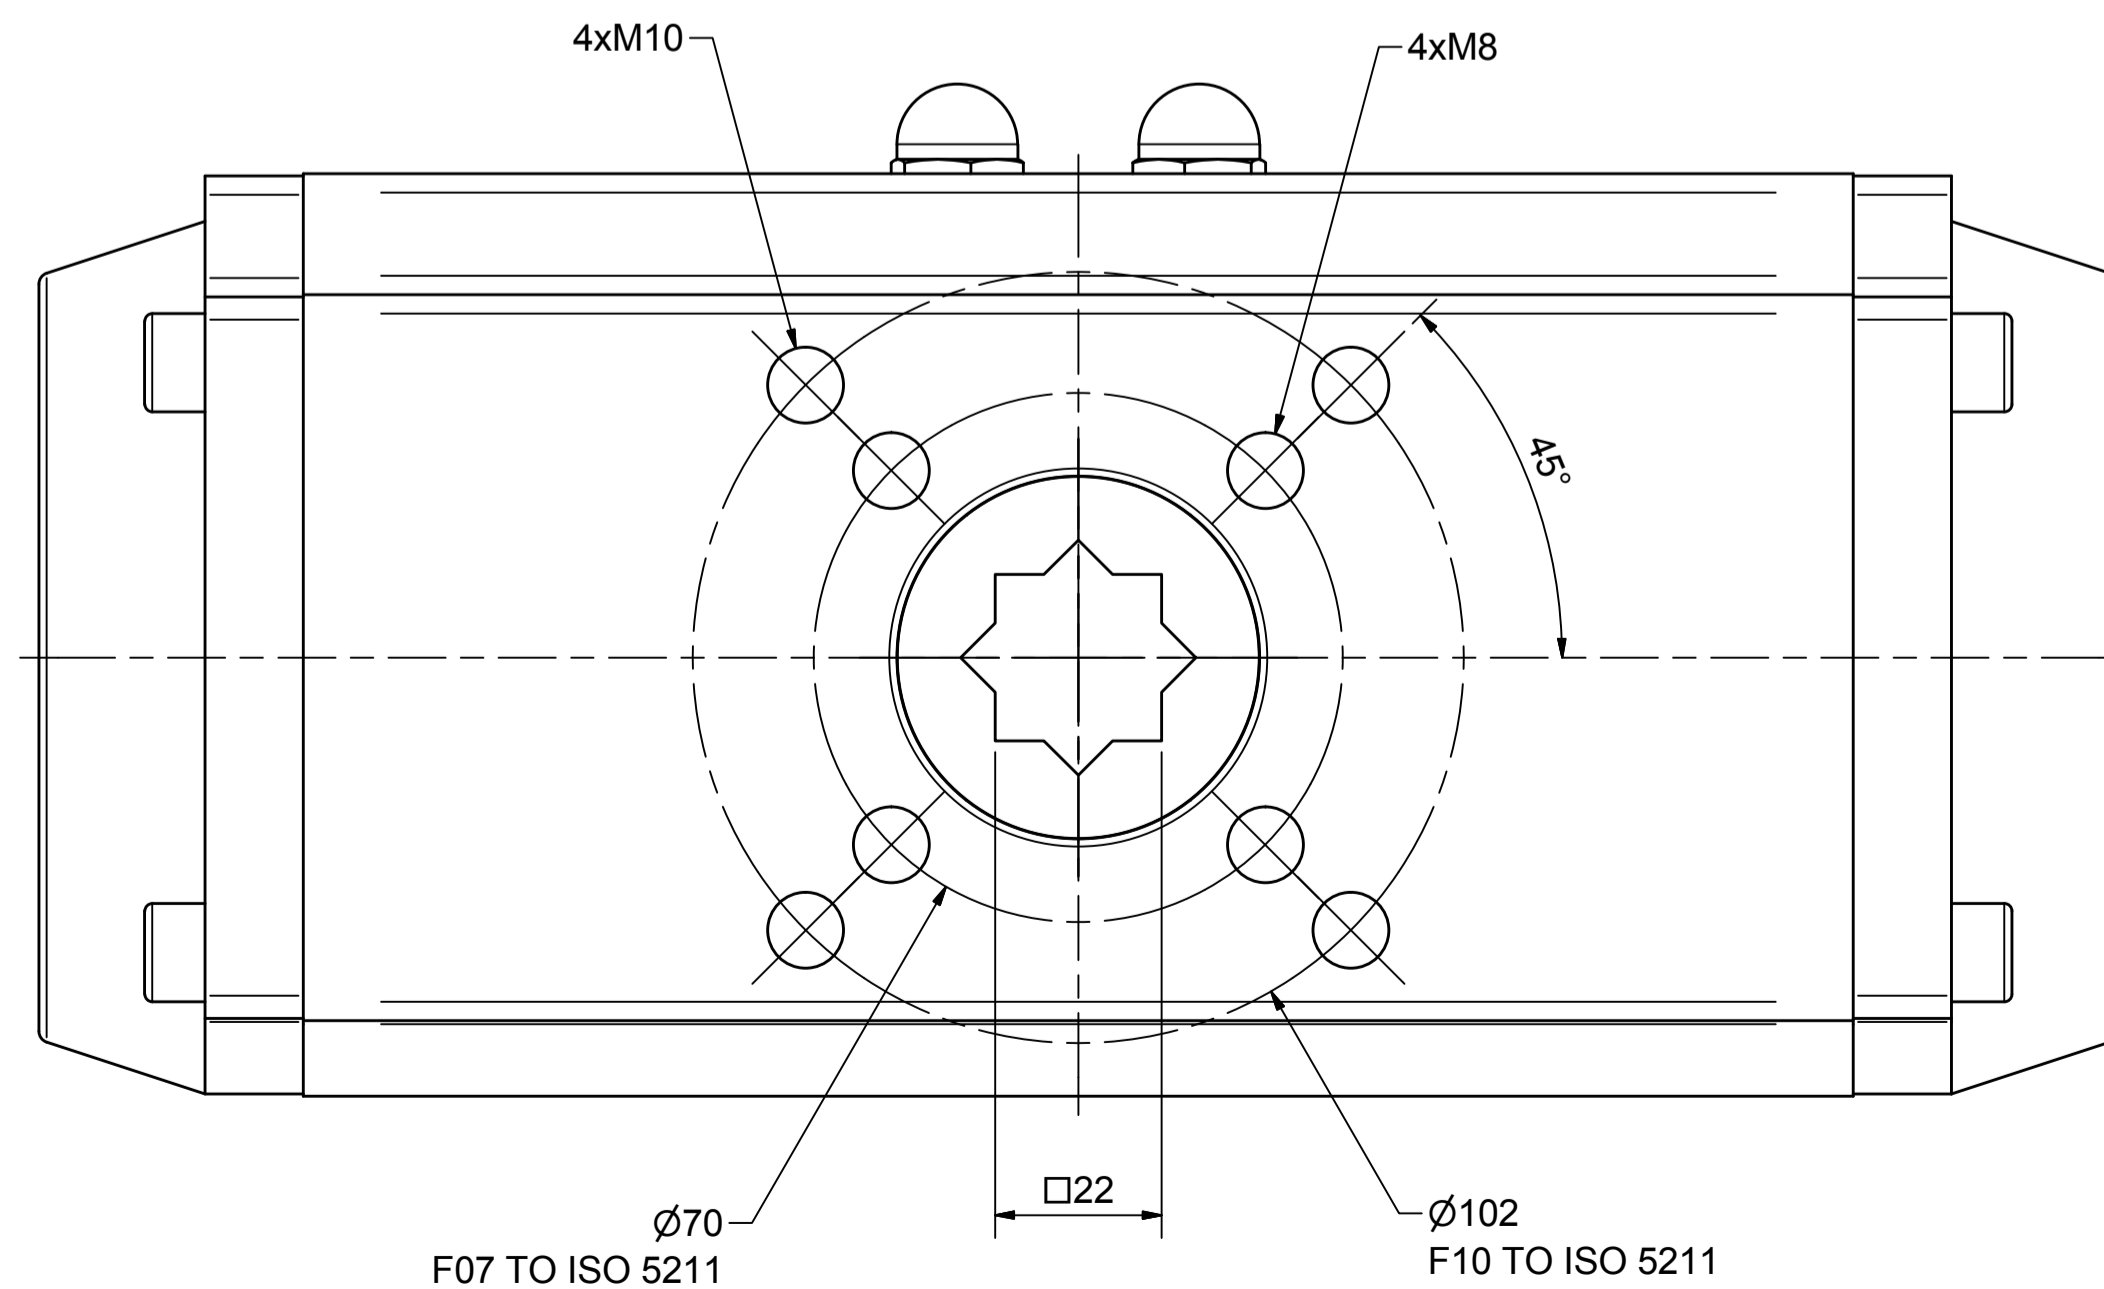

Note:
Standard colours:
Body: Silver Grey
Ends: Black