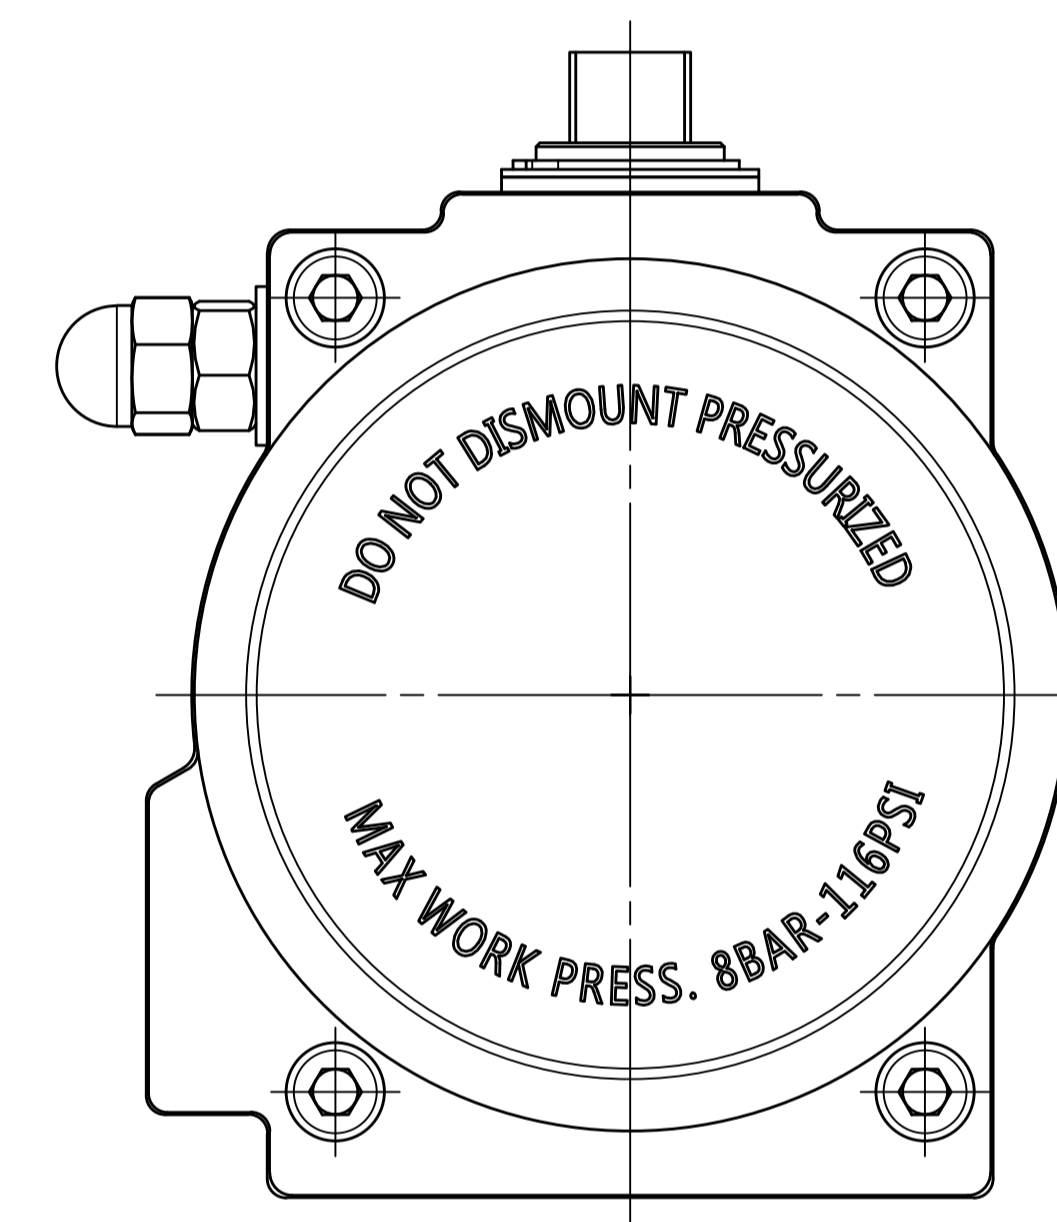

Note:
Standard colours:
Body: Silver Grey
Ends: Black