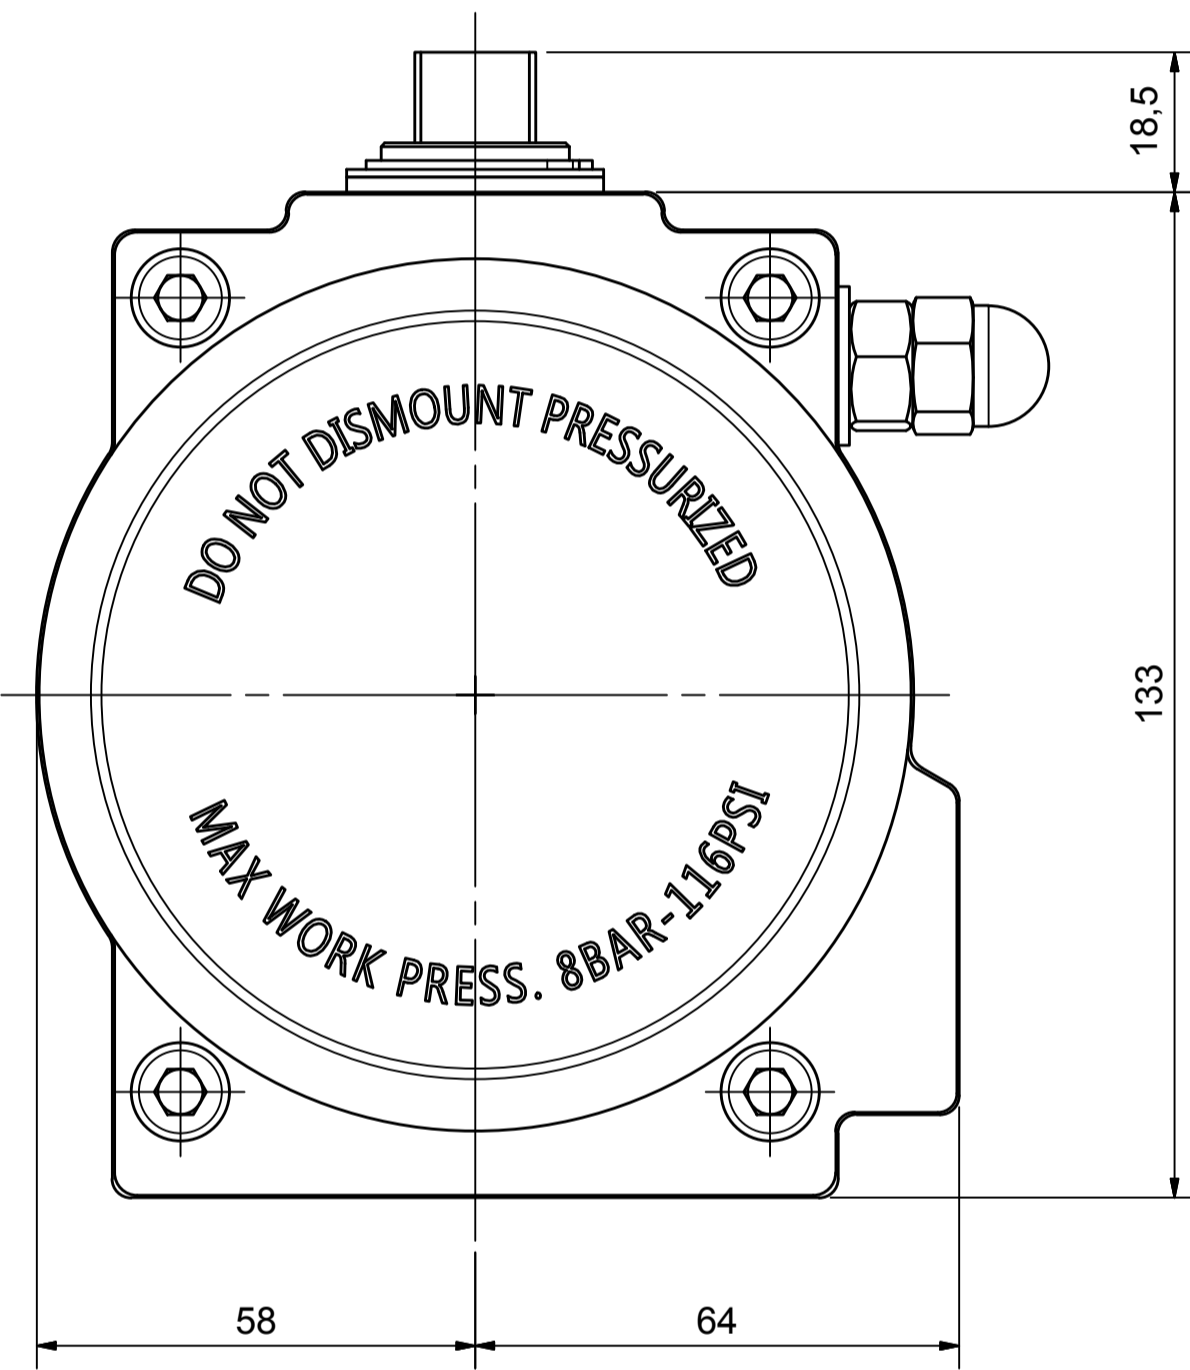

Note:
Standard colours:
Body: Silver Grey
Ends: Black