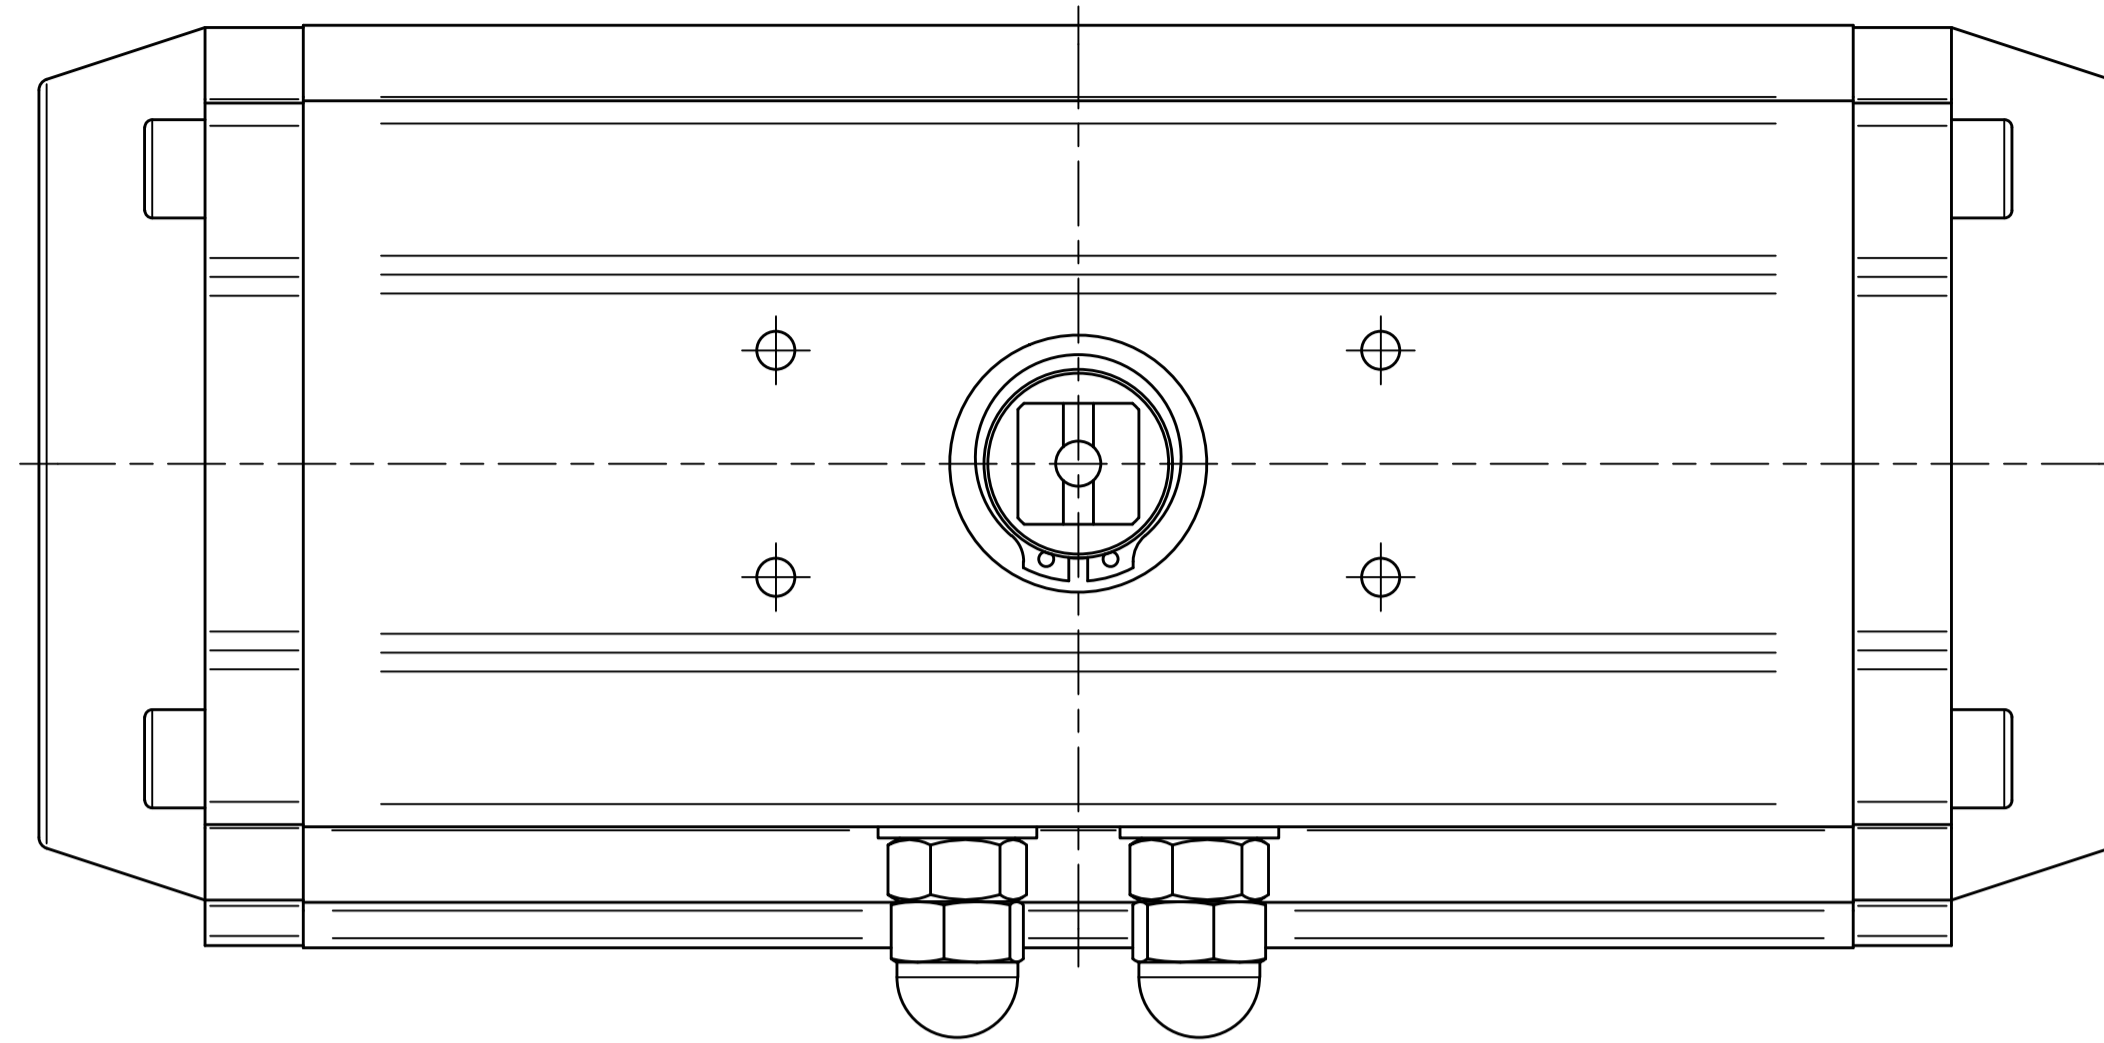

IF IN DOUBT ASK!

DO NOT SCALE PRINT!

DRAWING TO BS 8888