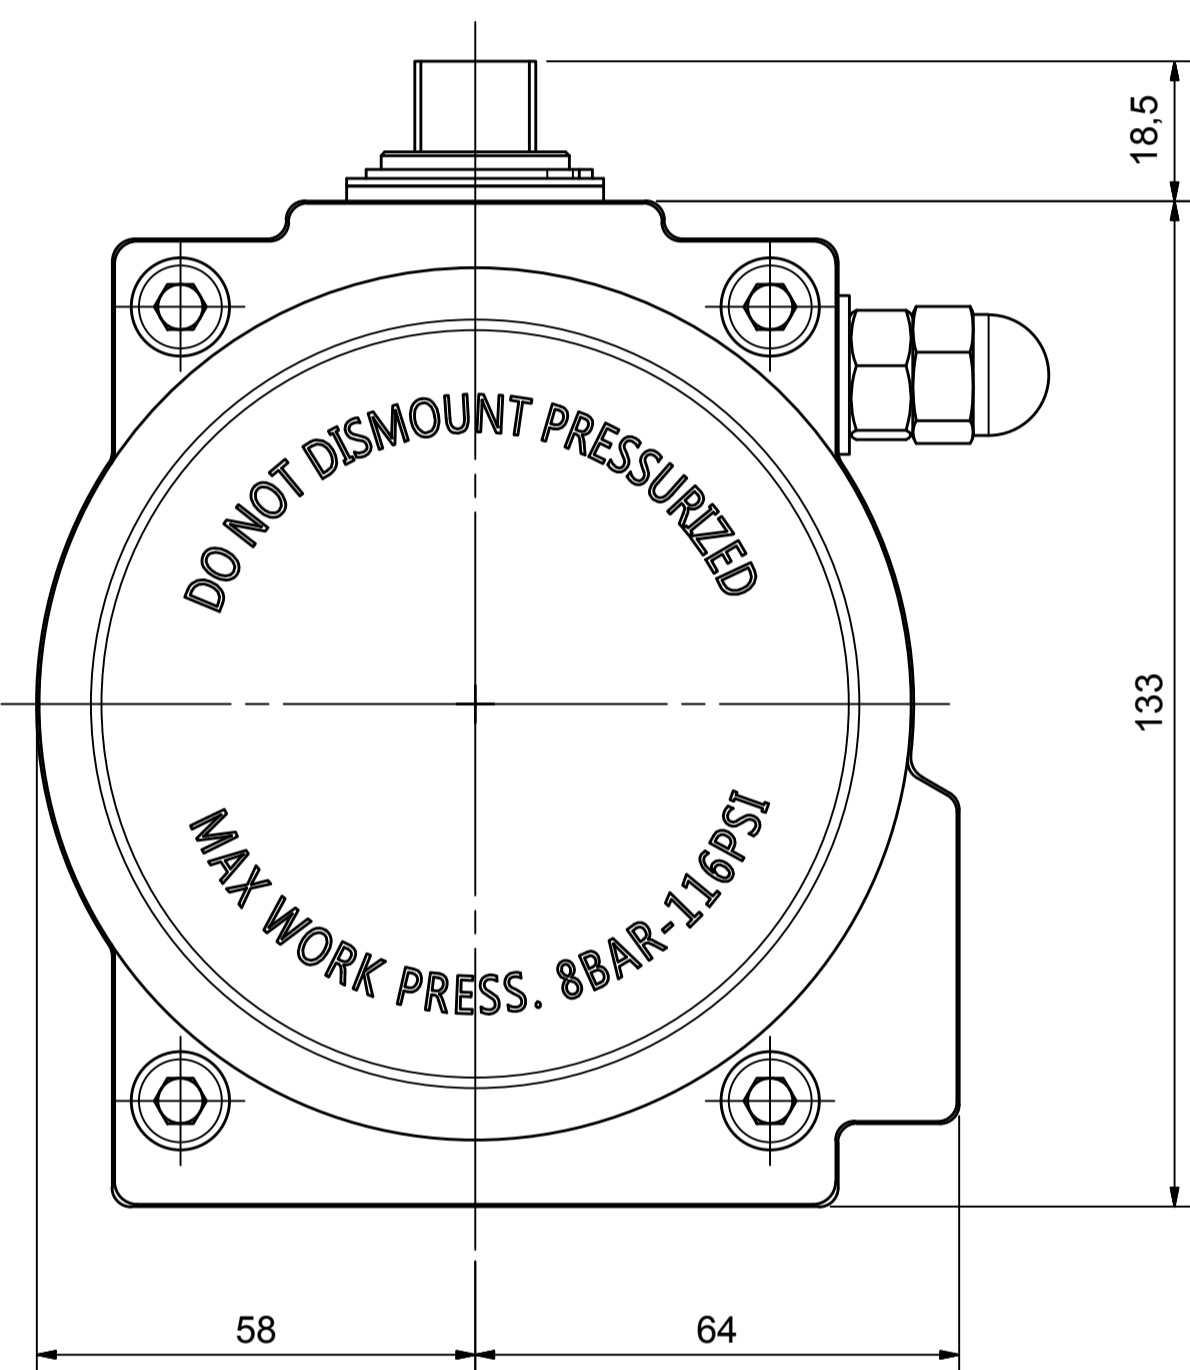

Note:
Standard colours:
Body: Silver Grey
Ends: Black