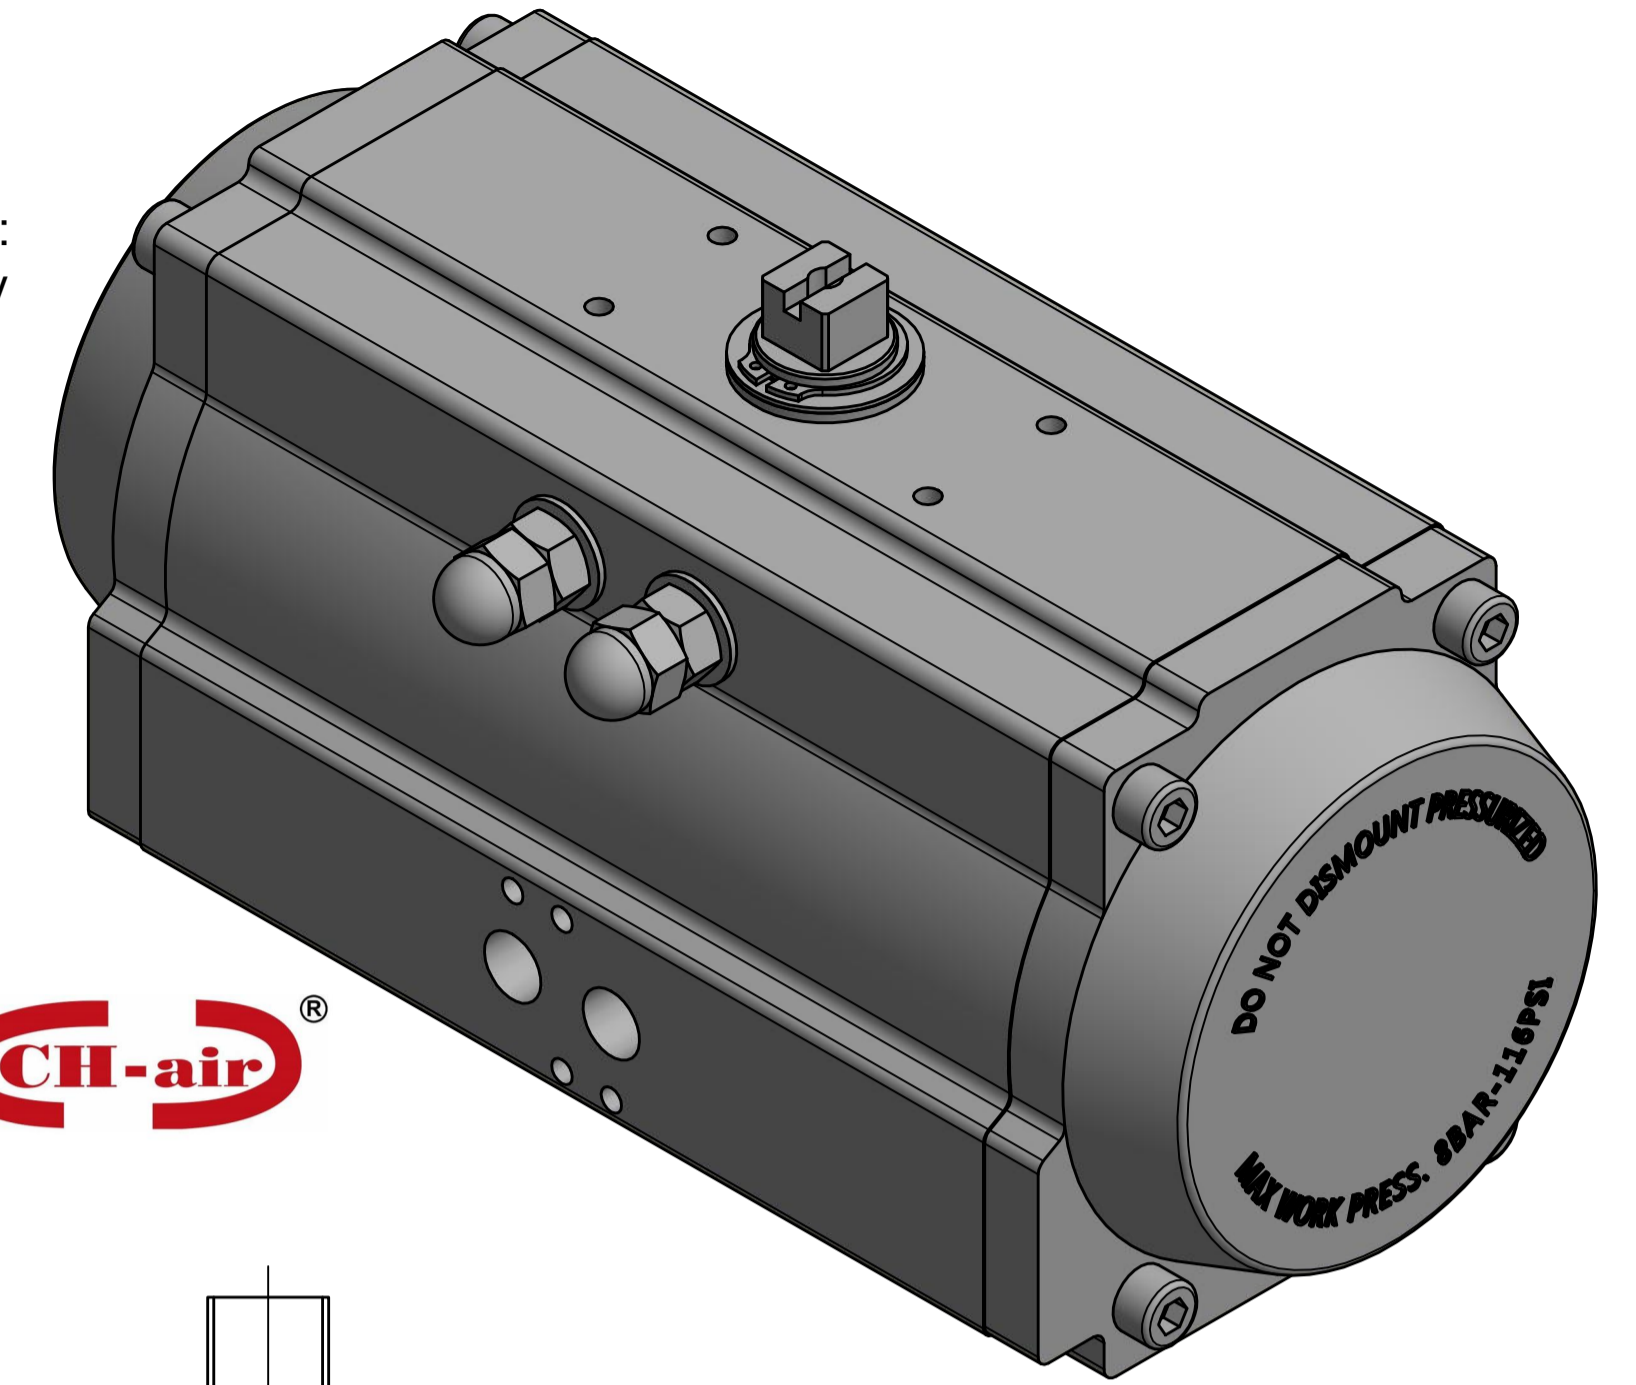

Note:
Standard colours:
Body: Silver Grey
Ends: Black