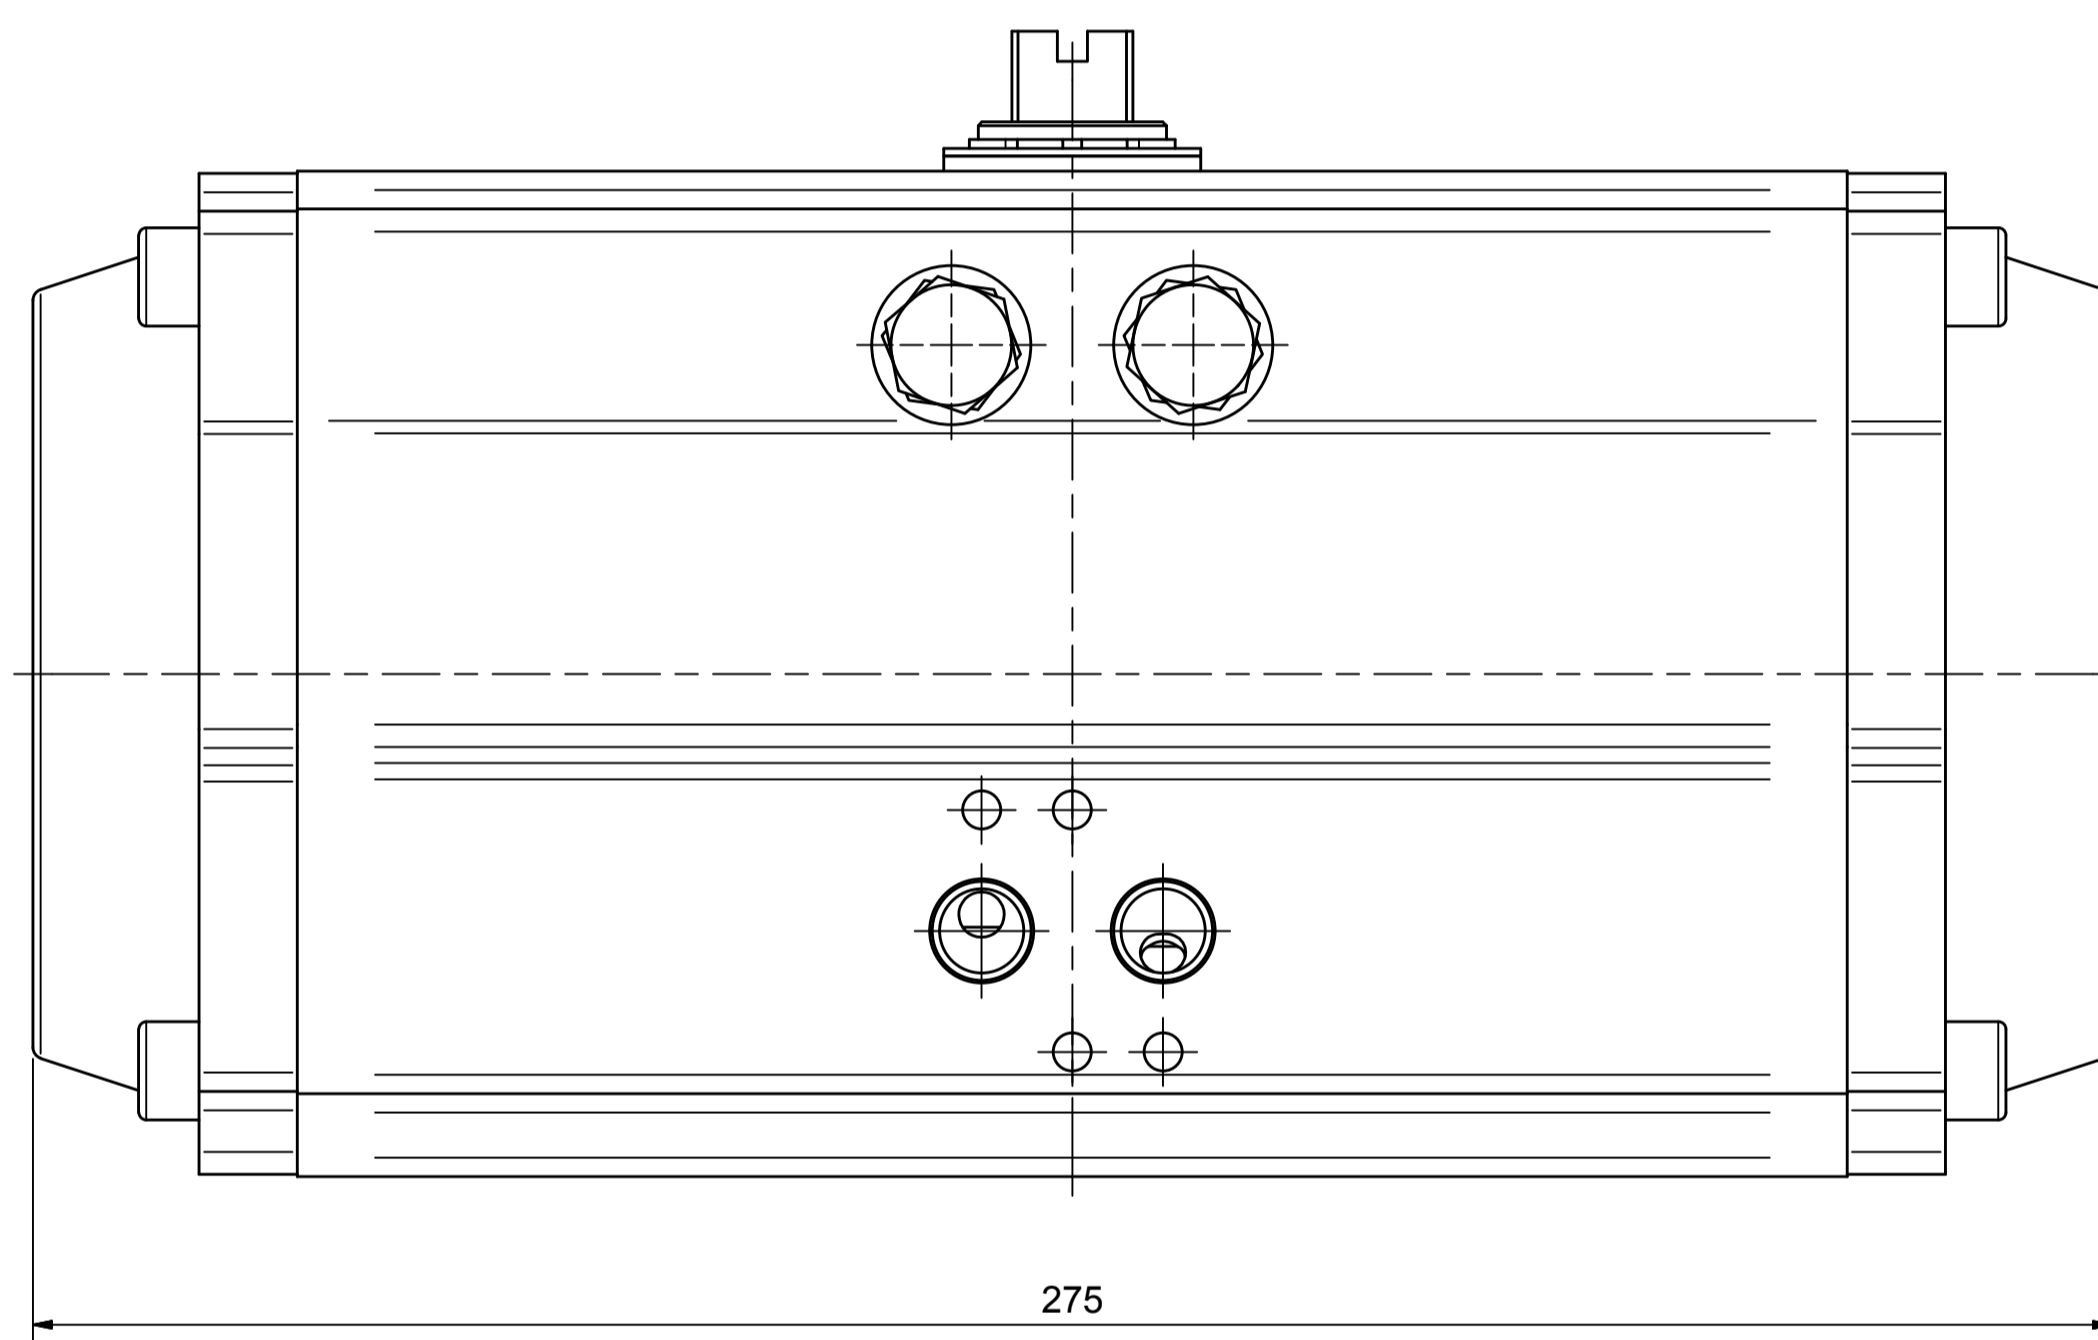

Note:
Standard colours:
Body: Silver Grey
Ends: Black