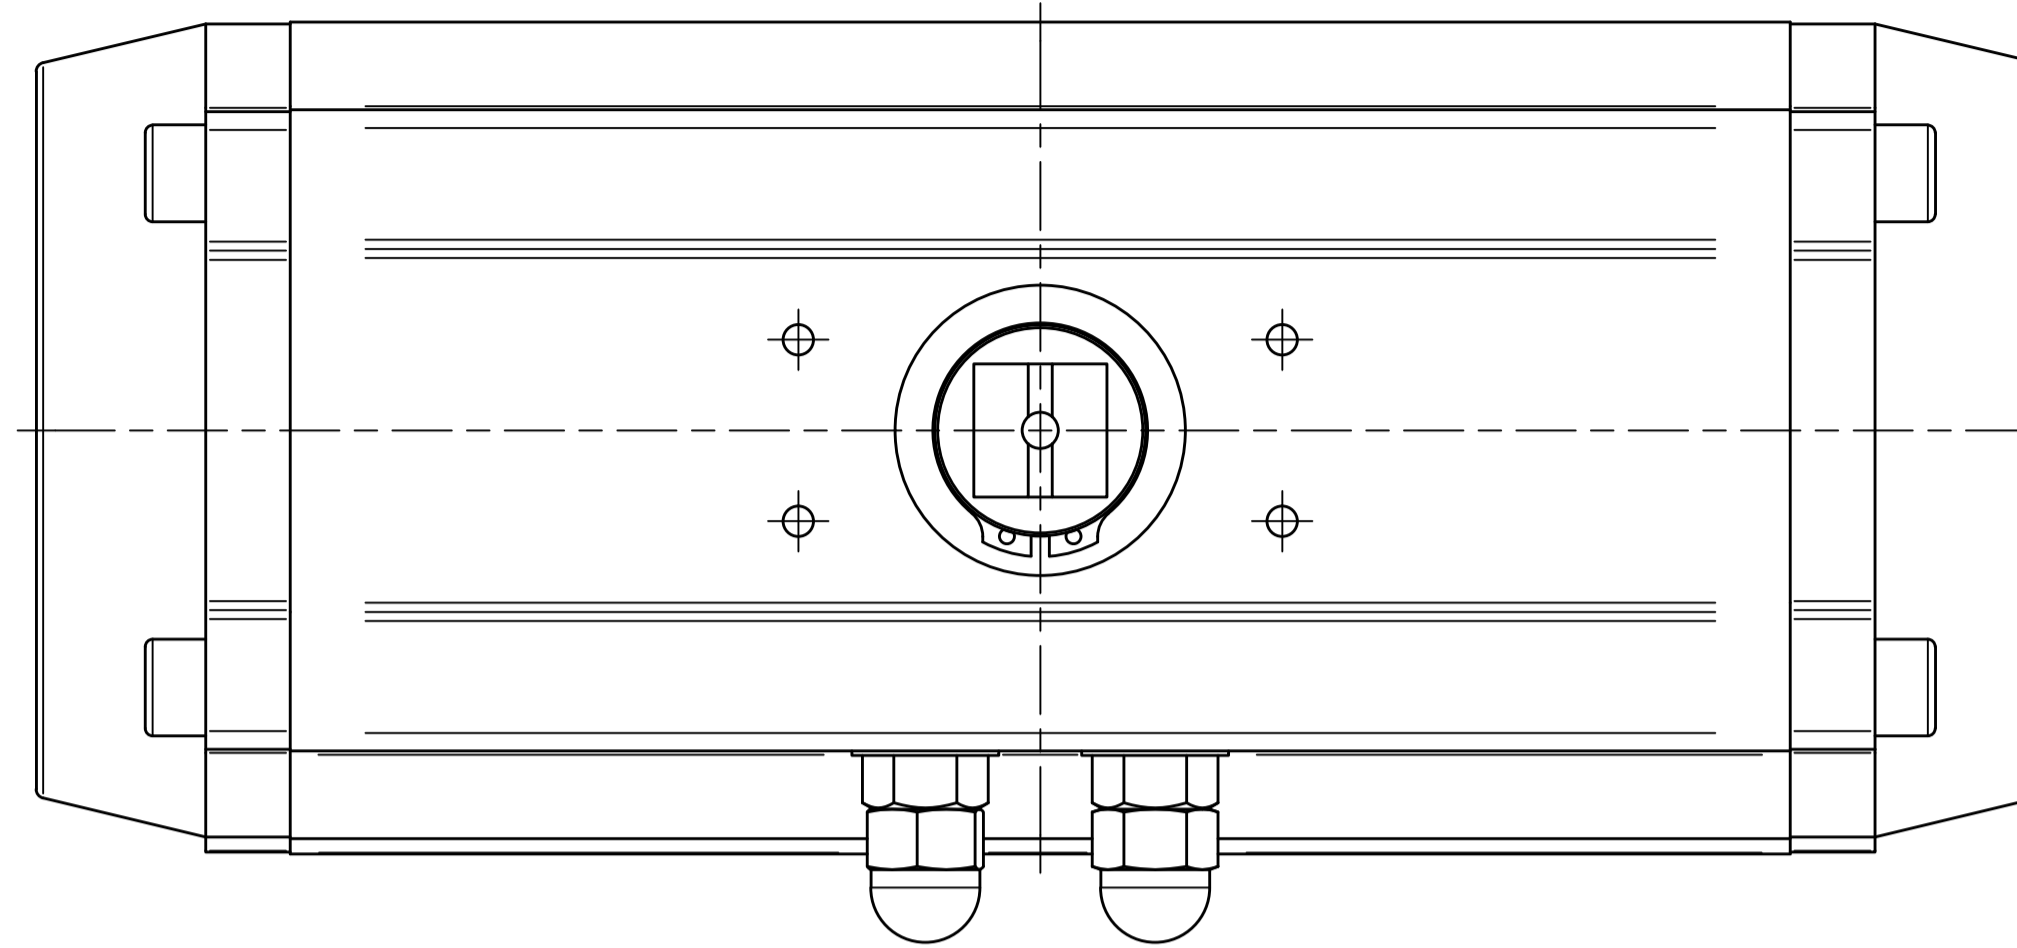

IF IN DOUBT ASK!

DO NOT SCALE PRINT!

DRAWING TO BS 8888

Note:
Standard colours:
Body: Silver Grey
Ends: Black

<small>THIS DRAWING IS CONFIDENTIAL AND IS NOT TO BE REPRODUCED WITHOUT THE WRITTEN CONSENT OF Actuated Valve Supplies Limited</small>					
TITLE CH-C PNEUMATIC ACTUATOR MODEL C-125					
STOCK CODE AVS-C125-CAD				DIM ARE mm	
				SCALE 1:1.25	
AVS-C-125-CAD					
DRAWING NUMBER				SHEET 1 OF 1	