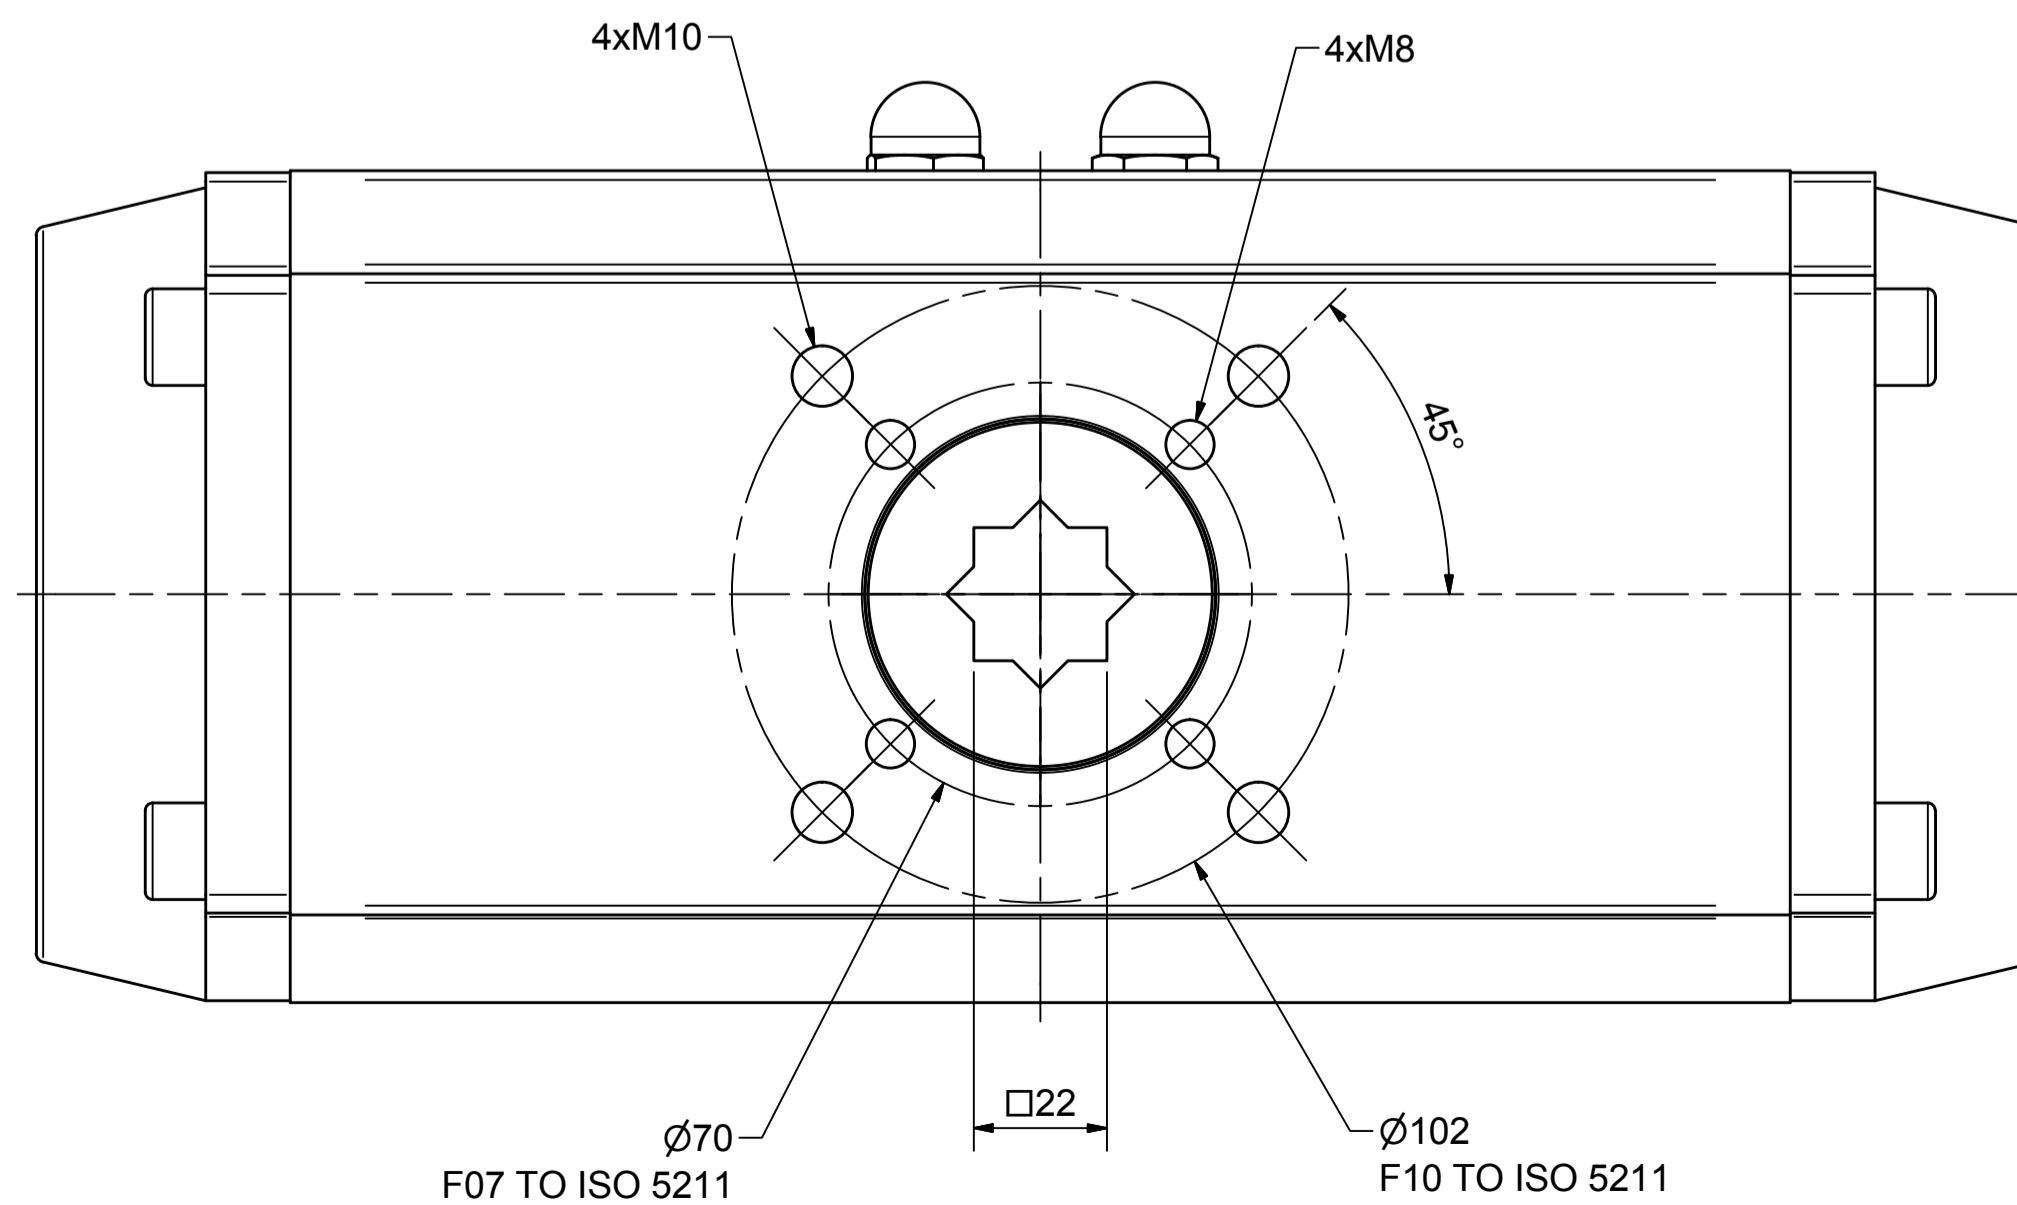

IF IN DOUBT ASK!

DO NOT SCALE PRINT!

DRAWING TO BS 8888

Note:
Standard colours:
Body: Silver Grey
Ends: Black

<small>THIS DRAWING IS CONFIDENTIAL AND IS NOT TO BE REPRODUCED WITHOUT THE WRITTEN CONSENT OF Actuated Valve Supplies Limited</small>					
TITLE CH-C PNEUMATIC ACTUATOR MODEL C-125					
STOCK CODE AVS-C125-CAD				DIM ARE mm	
				SCALE 1:1.25	
AVS-C-125-CAD					
DRAWING NUMBER				SHEET 1 OF 1	