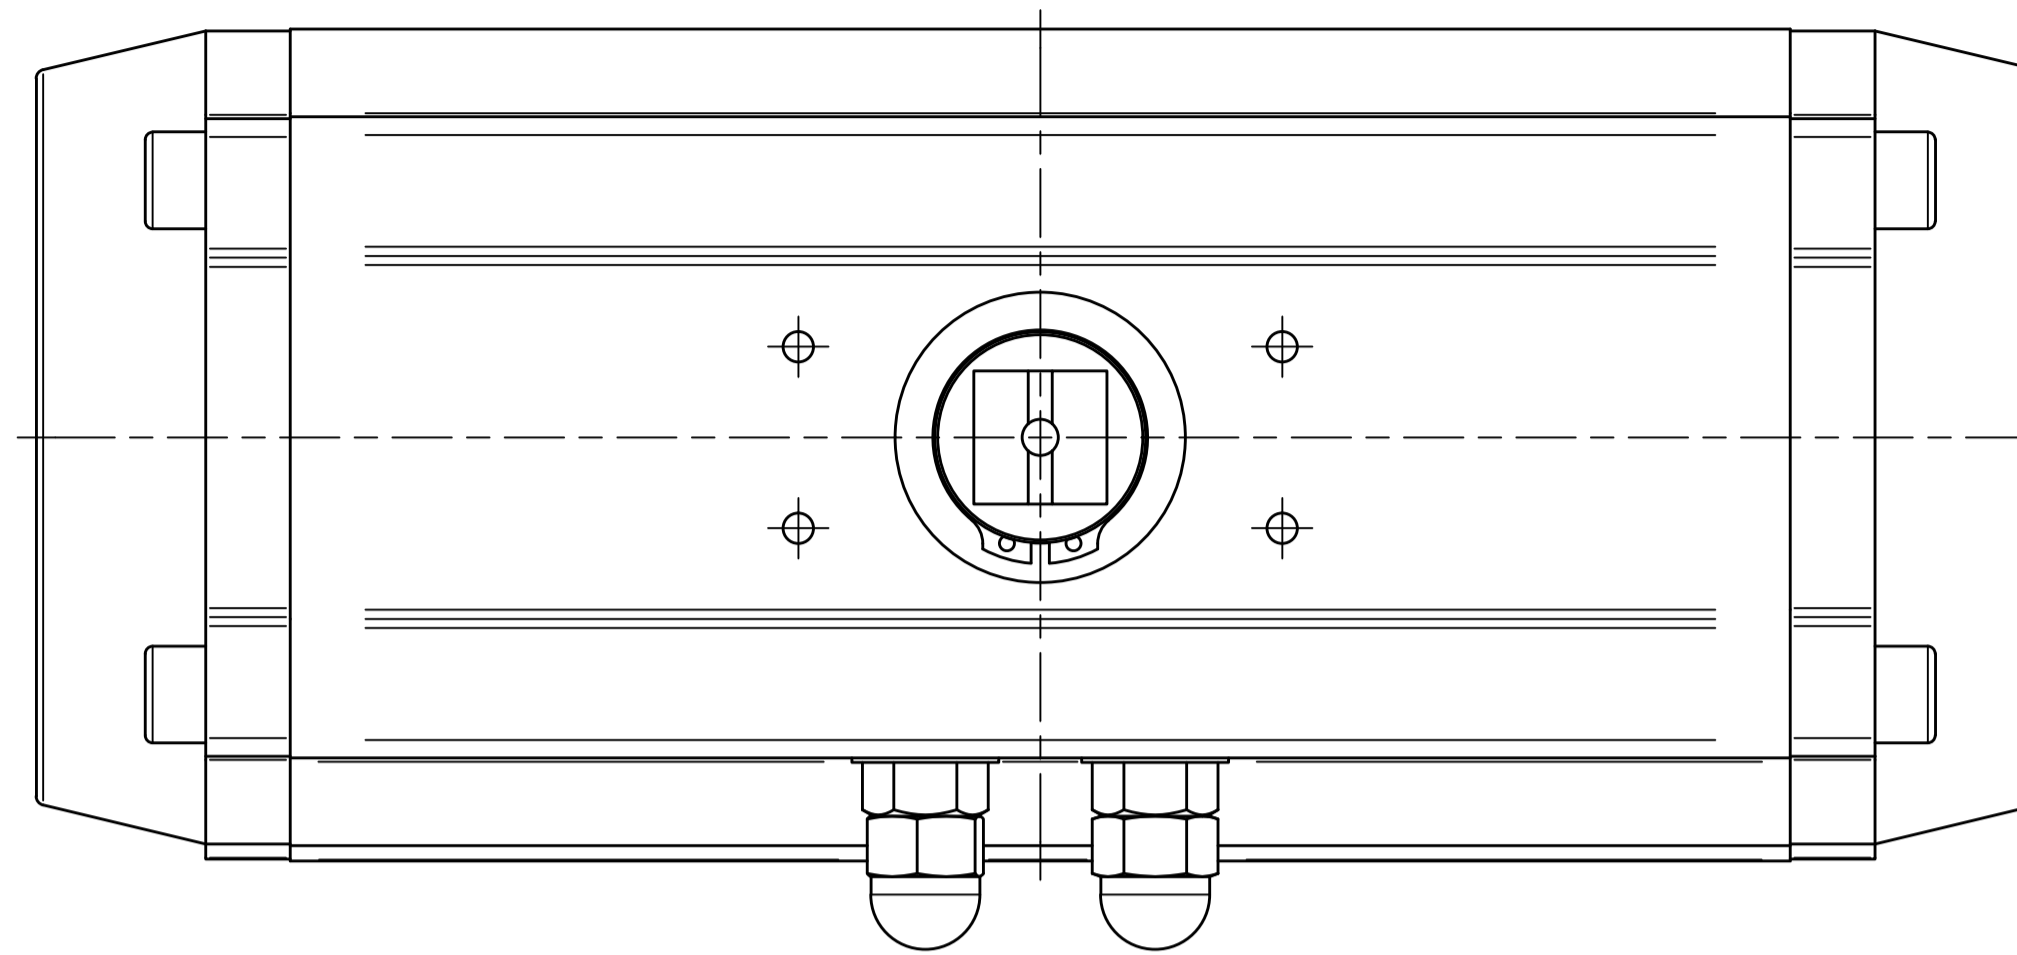

IF IN DOUBT ASK!

DO NOT SCALE PRINT!

DRAWING TO BS 8888

Note:  
Standard colours:  
Body: Silver Grey  
Ends: Black

**AVS**

THIS DRAWING IS CONFIDENTIAL AND IS NOT TO BE REPRODUCED WITHOUT THE WRITTEN CONSENT OF Actuated Valve Supplies Limited

TITLE CH-C PNEUMATIC ACTUATOR  
MODEL C-125

STOCK CODE AVS-C125-CAD

DIM ARE mm SCALE 1:1.25

JRM	HMM	SBW	NEW		25.09.17
APPROVED BY	CHECKED BY	DRAWN BY	ISSUE	CHANGE NO.	DATE

AVS-C-125-CAD

DRAWING NUMBER SHEET 1 OF 1