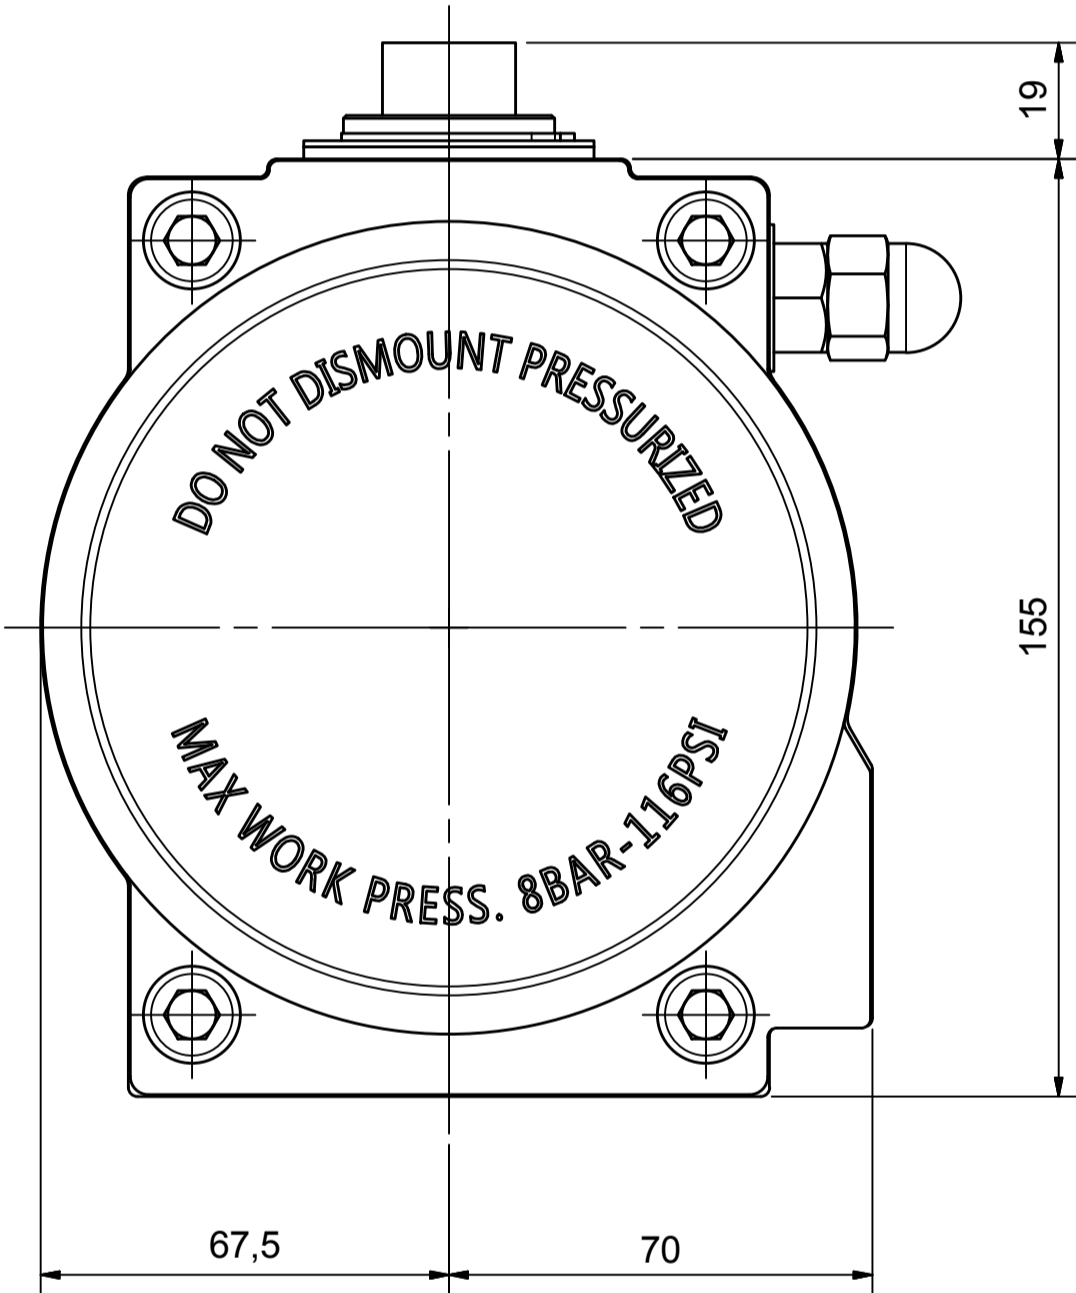

IF IN DOUBT ASK!

DO NOT SCALE PRINT!

DRAWING TO BS 8888

Note:
Standard colours:
Body: Silver Grey
Ends: Black

<small>THIS DRAWING IS CONFIDENTIAL AND IS NOT TO BE REPRODUCED WITHOUT THE WRITTEN CONSENT OF Actuated Valve Supplies Limited</small>					
TITLE CH-C PNEUMATIC ACTUATOR MODEL C-125					
STOCK CODE AVS-C125-CAD				DIM ARE mm	
				SCALE 1:1.25	
AVS-C-125-CAD					
DRAWING NUMBER				SHEET 1 OF 1	