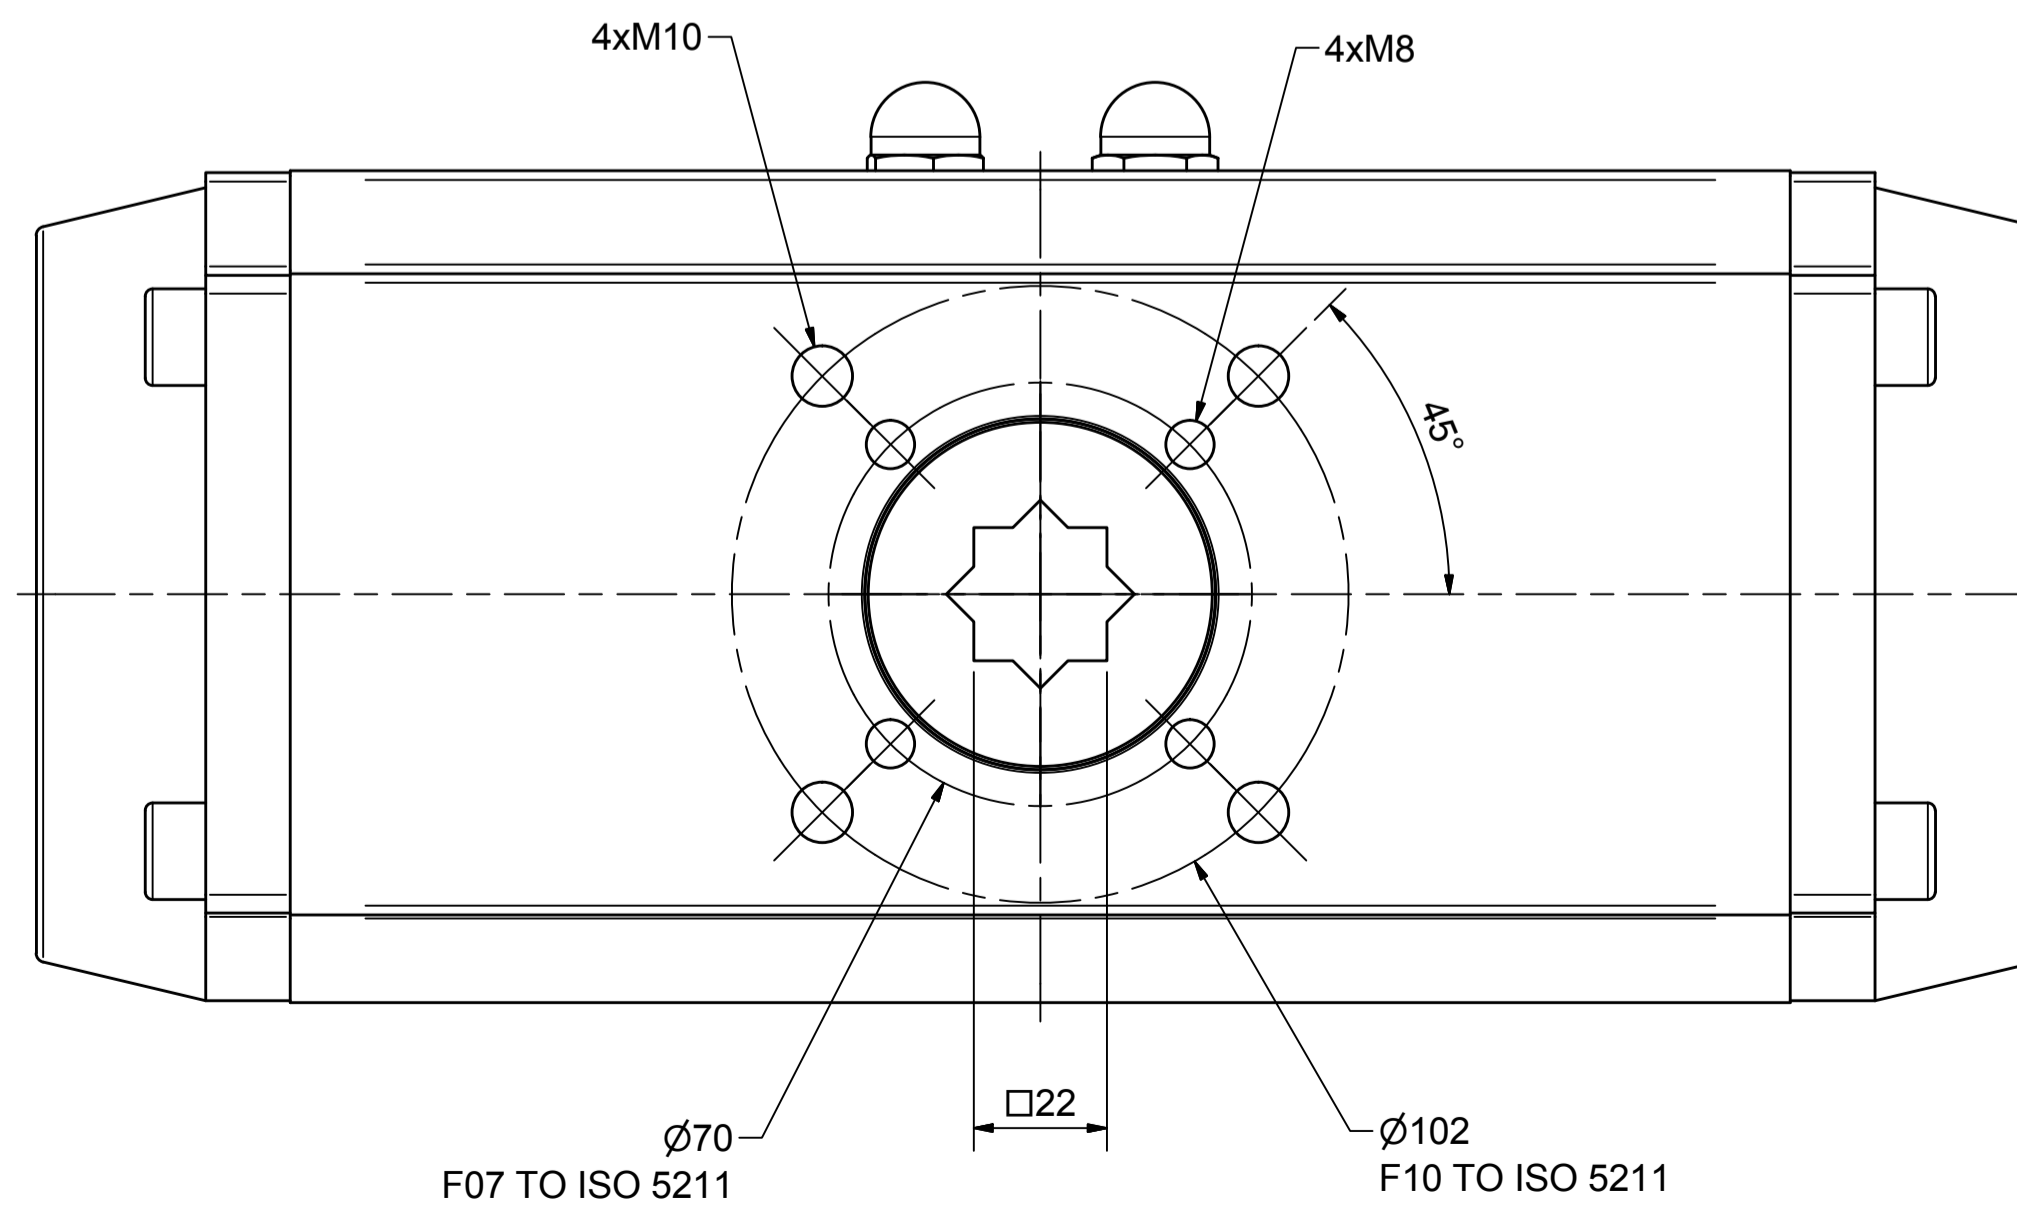

IF IN DOUBT ASK!

DO NOT SCALE PRINT!

DRAWING TO BS 8888

Note:  
Standard colours:  
Body: Silver Grey  
Ends: Black

**AVS**

THIS DRAWING IS CONFIDENTIAL AND IS NOT TO BE REPRODUCED WITHOUT THE WRITTEN CONSENT OF Actuated Valve Supplies Limited

TITLE CH-C PNEUMATIC ACTUATOR  
MODEL C-125

STOCK CODE AVS-C125-CAD

DIM ARE mm SCALE 1:1.25

JRM	HMM	SBW	NEW		25.09.17
APPROVED BY	CHECKED BY	DRAWN BY	ISSUE	CHANGE NO.	DATE

AVS-C-125-CAD

DRAWING NUMBER SHEET 1 OF 1