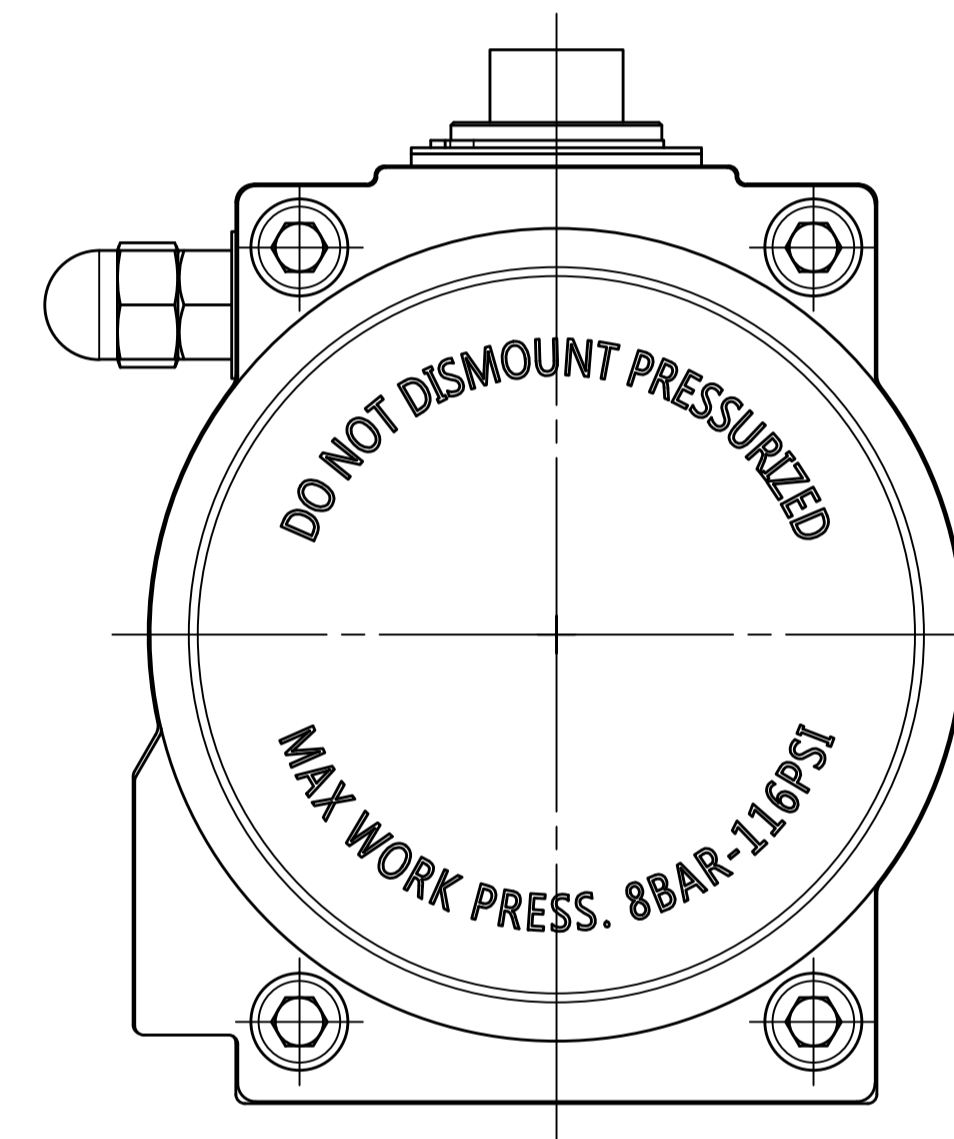

IF IN DOUBT ASK!

DO NOT SCALE PRINT!

DRAWING TO BS 8888

Note:  
Standard colours:  
Body: Silver Grey  
Ends: Black

**AVS**

THIS DRAWING IS CONFIDENTIAL AND IS NOT TO BE REPRODUCED WITHOUT THE WRITTEN CONSENT OF Actuated Valve Supplies Limited

TITLE CH-C PNEUMATIC ACTUATOR  
MODEL C-125

STOCK CODE AVS-C125-CAD

DIM ARE mm SCALE 1:1.25

JRM	HMM	SBW	NEW		25.09.17
APPROVED BY	CHECKED BY	DRAWN BY	ISSUE	CHANGE NO.	DATE

AVS-C-125-CAD

DRAWING NUMBER SHEET 1 OF 1