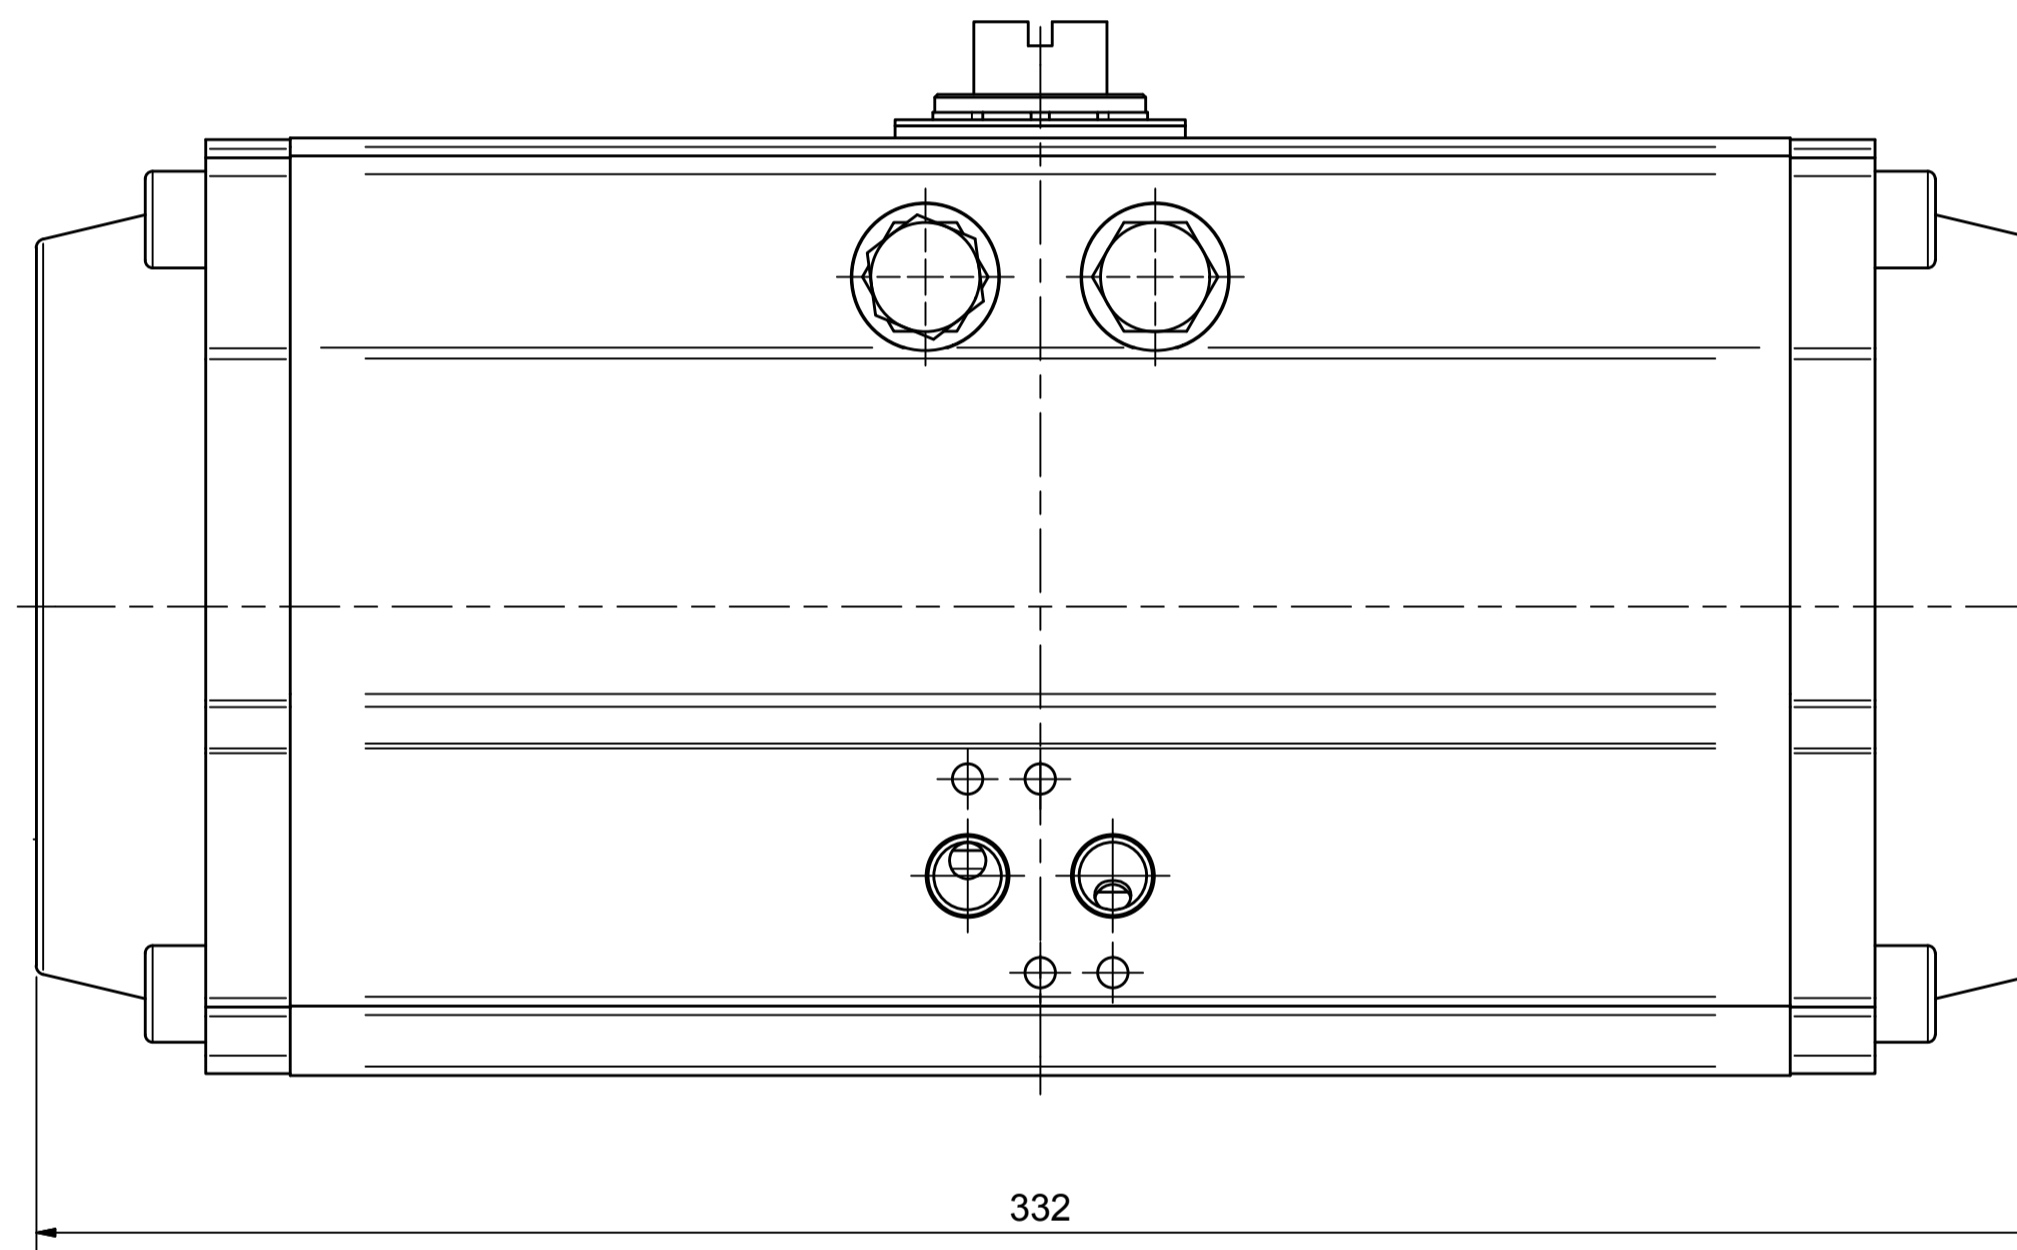

IF IN DOUBT ASK!

DO NOT SCALE PRINT!

DRAWING TO BS 8888

Note:  
Standard colours:  
Body: Silver Grey  
Ends: Black

**AVS**

THIS DRAWING IS CONFIDENTIAL AND IS NOT TO BE REPRODUCED WITHOUT THE WRITTEN CONSENT OF Actuated Valve Supplies Limited

TITLE CH-C PNEUMATIC ACTUATOR  
MODEL C-125

STOCK CODE AVS-C125-CAD

DIM ARE mm SCALE 1:1.25

JRM	HMM	SBW	NEW		25.09.17
APPROVED BY	CHECKED BY	DRAWN BY	ISSUE	CHANGE NO.	DATE

AVS-C-125-CAD

DRAWING NUMBER SHEET 1 OF 1