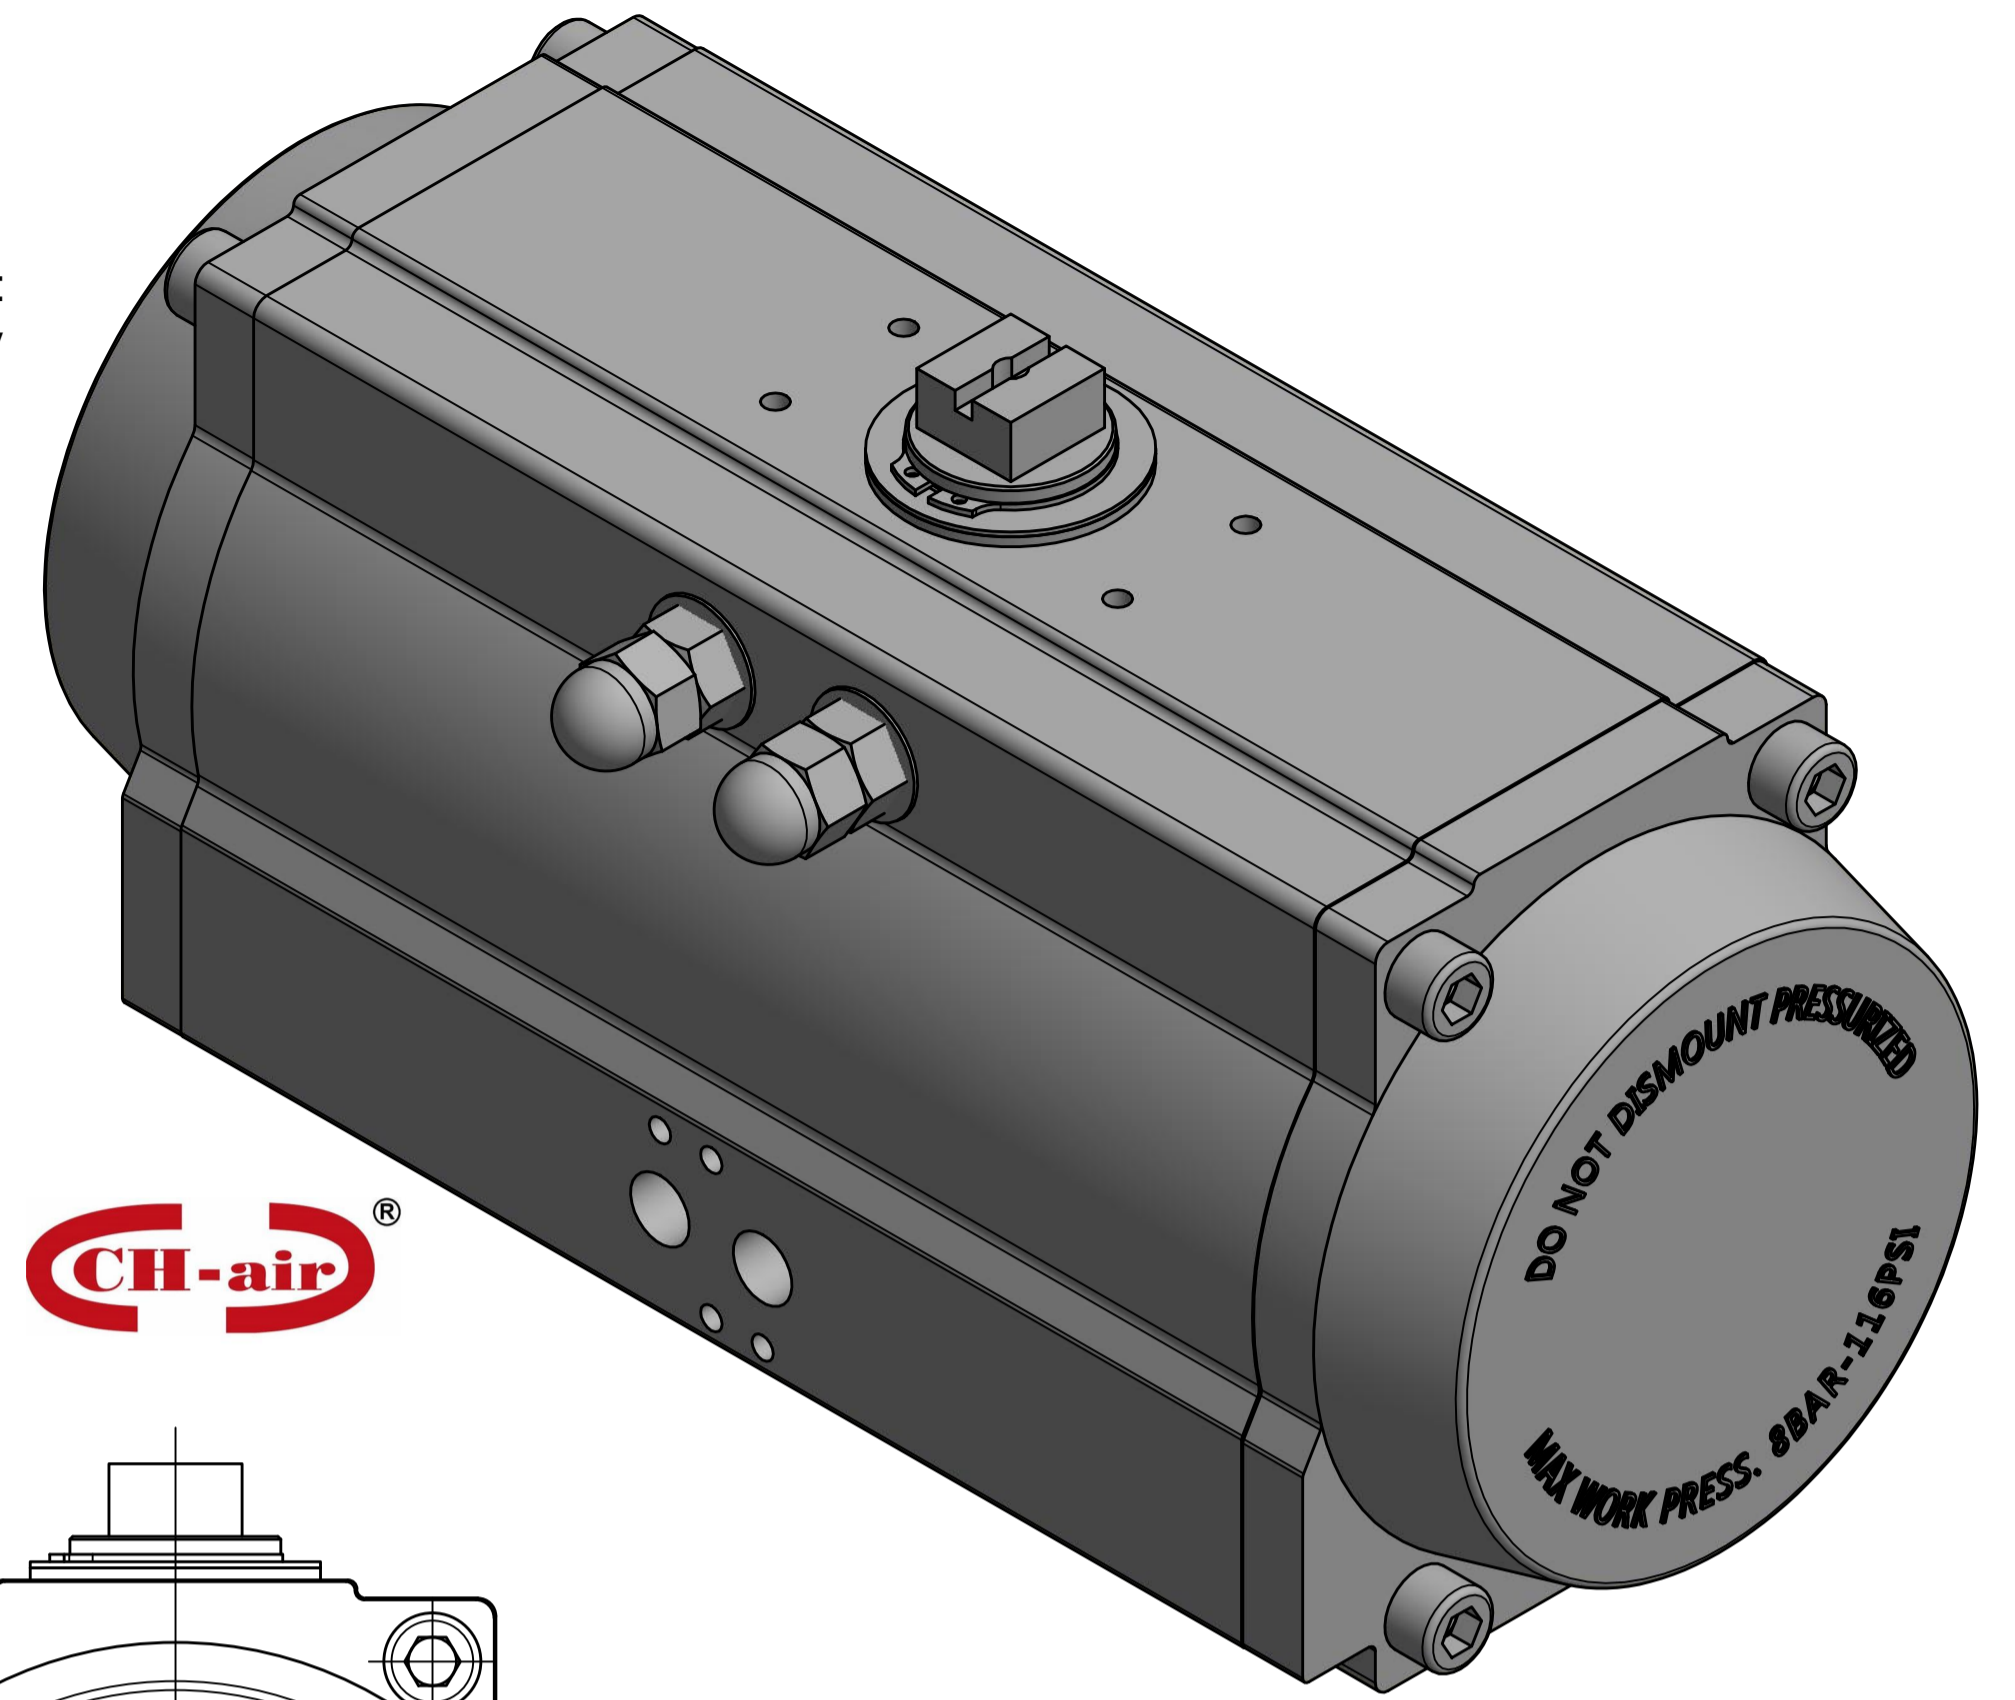

IF IN DOUBT ASK!

DO NOT SCALE PRINT!

DRAWING TO BS 8888

Note:
Standard colours:
Body: Silver Grey
Ends: Black

<small>THIS DRAWING IS CONFIDENTIAL AND IS NOT TO BE REPRODUCED WITHOUT THE WRITTEN CONSENT OF Actuated Valve Supplies Limited</small>					
TITLE CH-C PNEUMATIC ACTUATOR MODEL C-125					
STOCK CODE AVS-C125-CAD				DIM ARE mm	
				SCALE 1:1.25	
AVS-C-125-CAD					
DRAWING NUMBER				SHEET 1 OF 1	