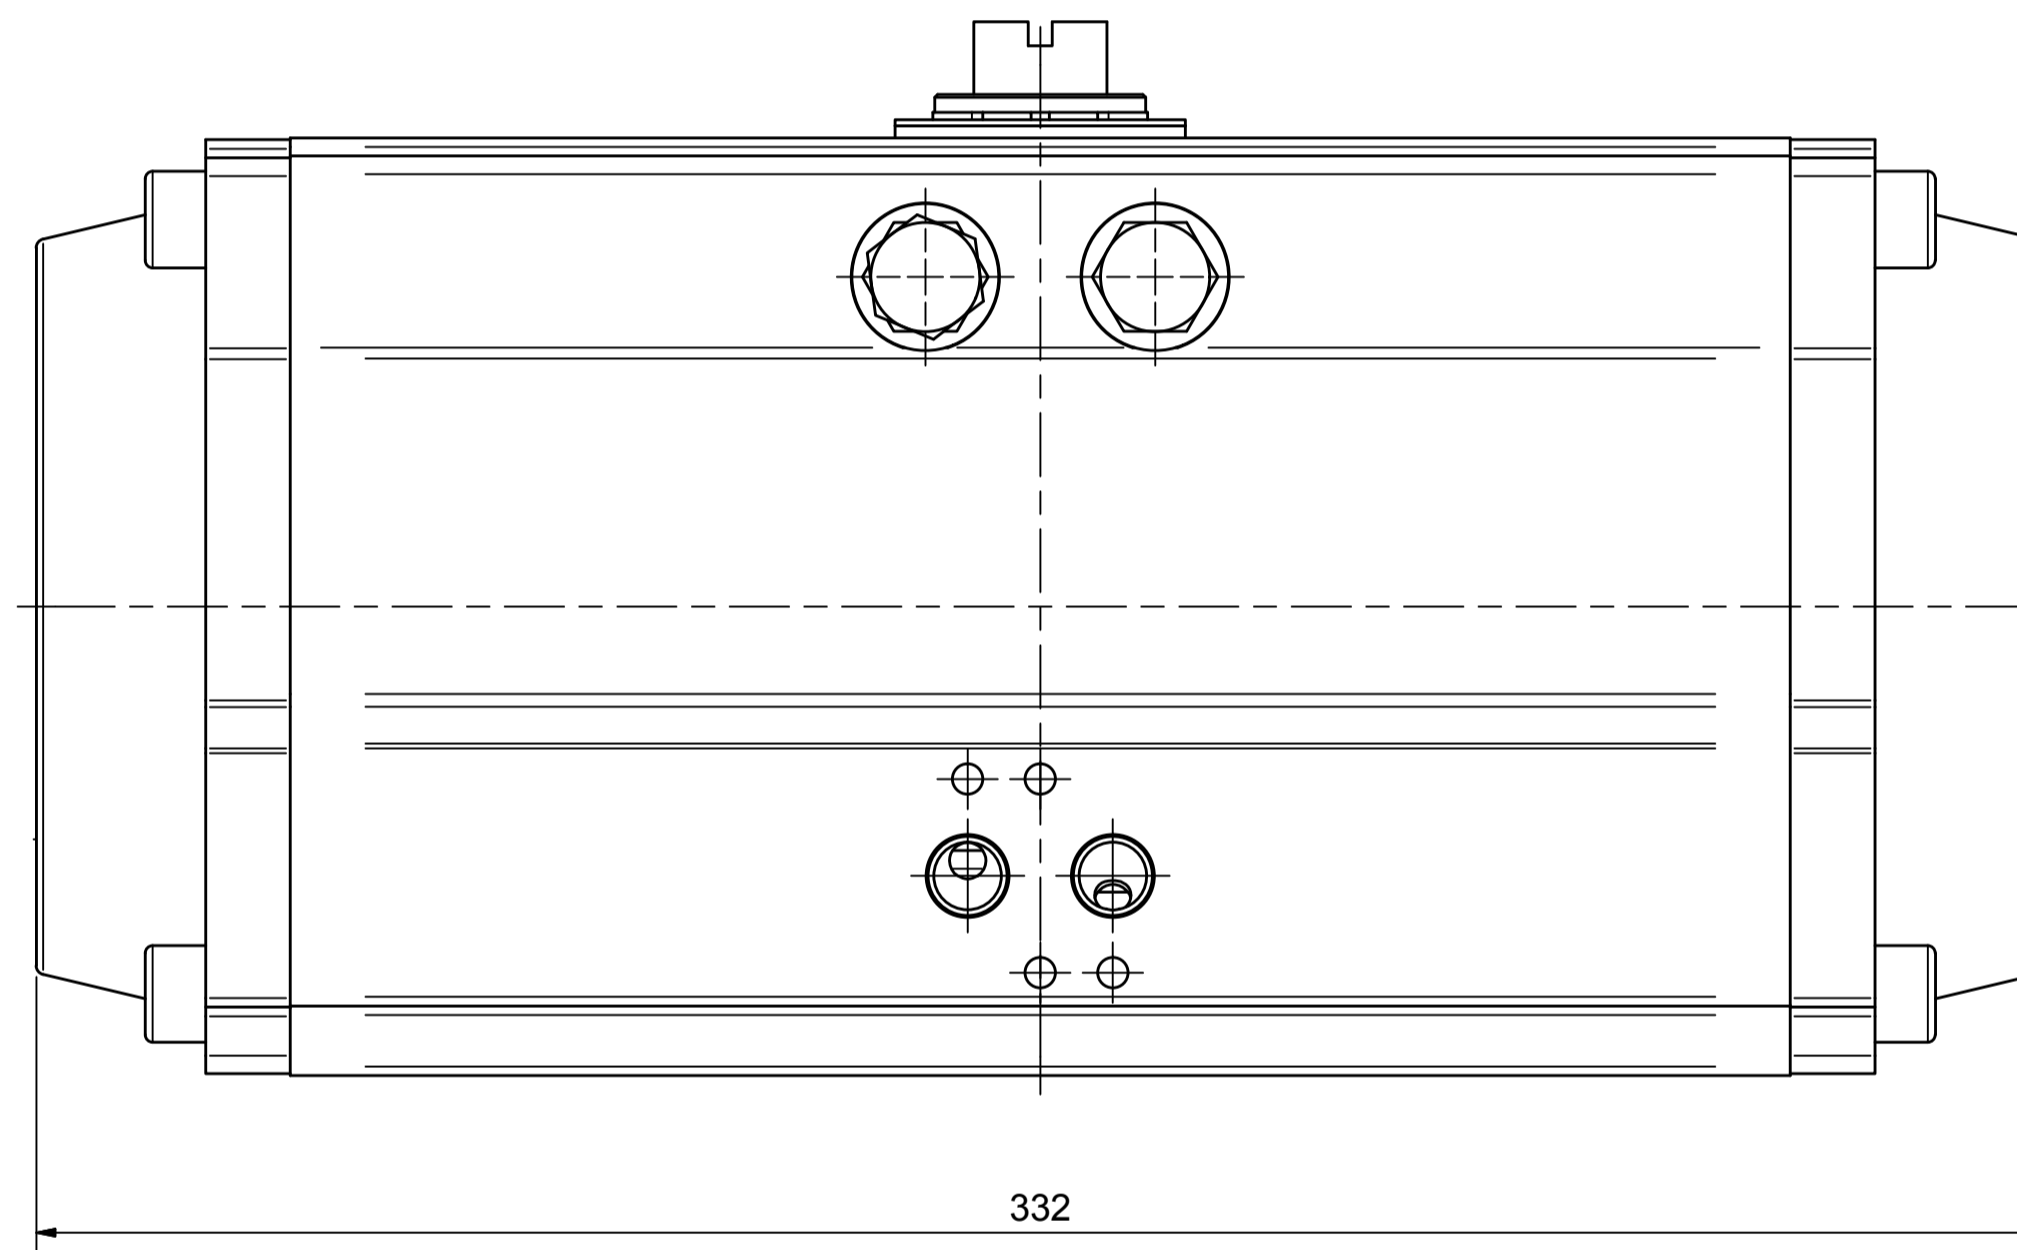

IF IN DOUBT ASK!

DO NOT SCALE PRINT!

DRAWING TO BS 8888

Note:
Standard colours:
Body: Silver Grey
Ends: Black

<small>THIS DRAWING IS CONFIDENTIAL AND IS NOT TO BE REPRODUCED WITHOUT THE WRITTEN CONSENT OF Actuated Valve Supplies Limited</small>					
TITLE CH-C PNEUMATIC ACTUATOR MODEL C-125					
STOCK CODE AVS-C125-CAD				DIM ARE mm	
				SCALE 1:1.25	
AVS-C-125-CAD					
DRAWING NUMBER				SHEET 1 OF 1	