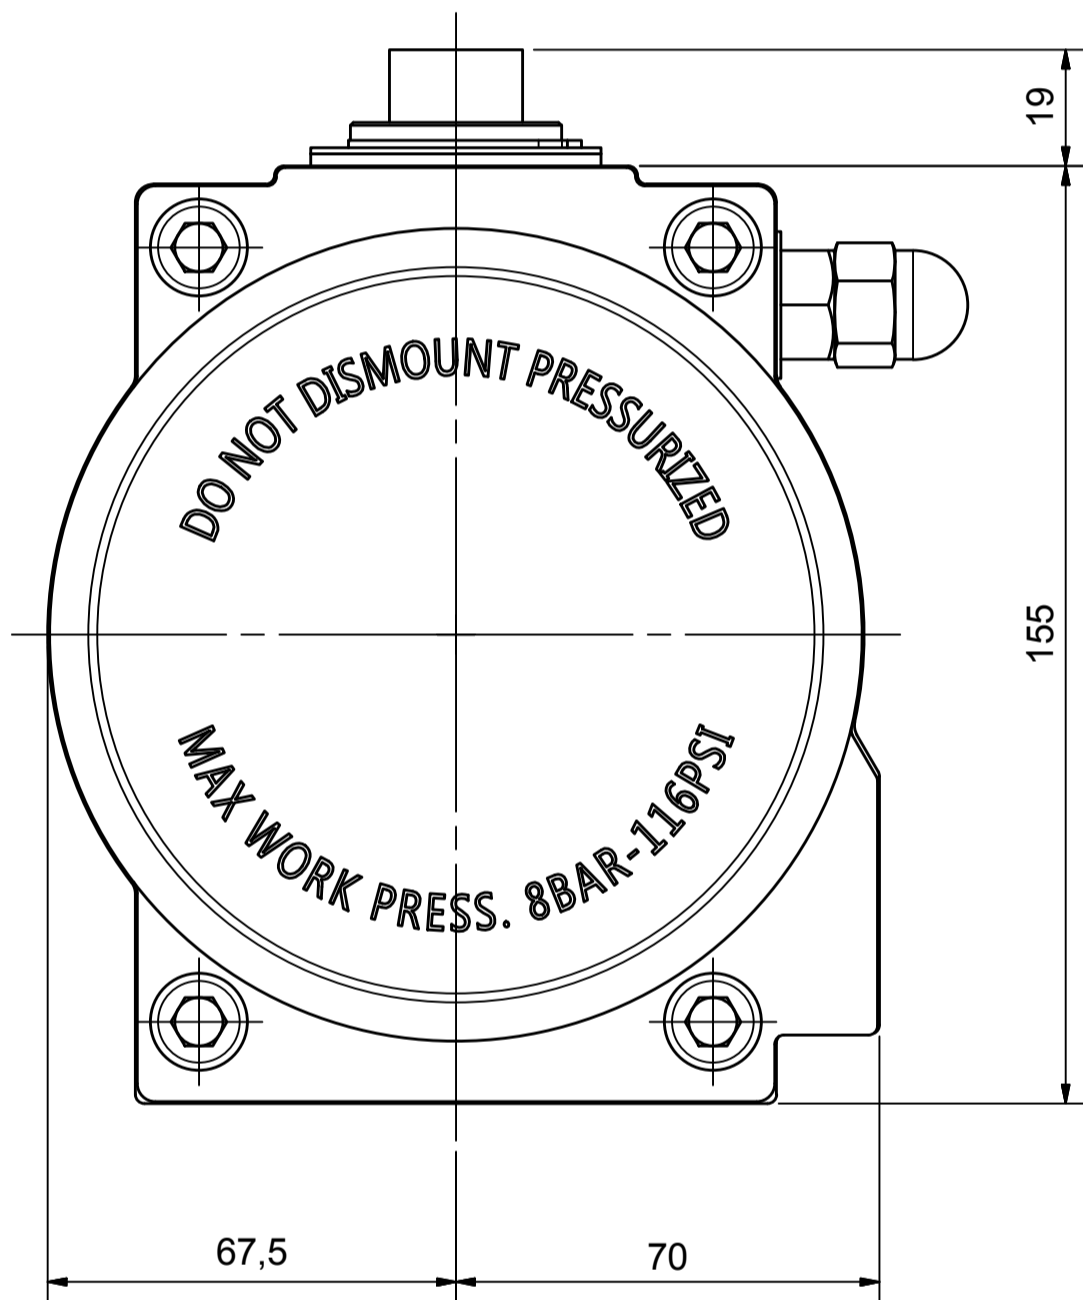

IF IN DOUBT ASK!

DO NOT SCALE PRINT!

DRAWING TO BS 8888

Note:  
Standard colours:  
Body: Silver Grey  
Ends: Black

**AVS**

THIS DRAWING IS CONFIDENTIAL AND IS NOT TO BE REPRODUCED WITHOUT THE WRITTEN CONSENT OF Actuated Valve Supplies Limited

TITLE CH-C PNEUMATIC ACTUATOR  
MODEL C-125

STOCK CODE AVS-C125-CAD

DIM ARE mm SCALE 1:1.25

JRM	HMM	SBW	NEW		25.09.17
APPROVED BY	CHECKED BY	DRAWN BY	ISSUE	CHANGE NO.	DATE

AVS-C-125-CAD

DRAWING NUMBER SHEET 1 OF 1