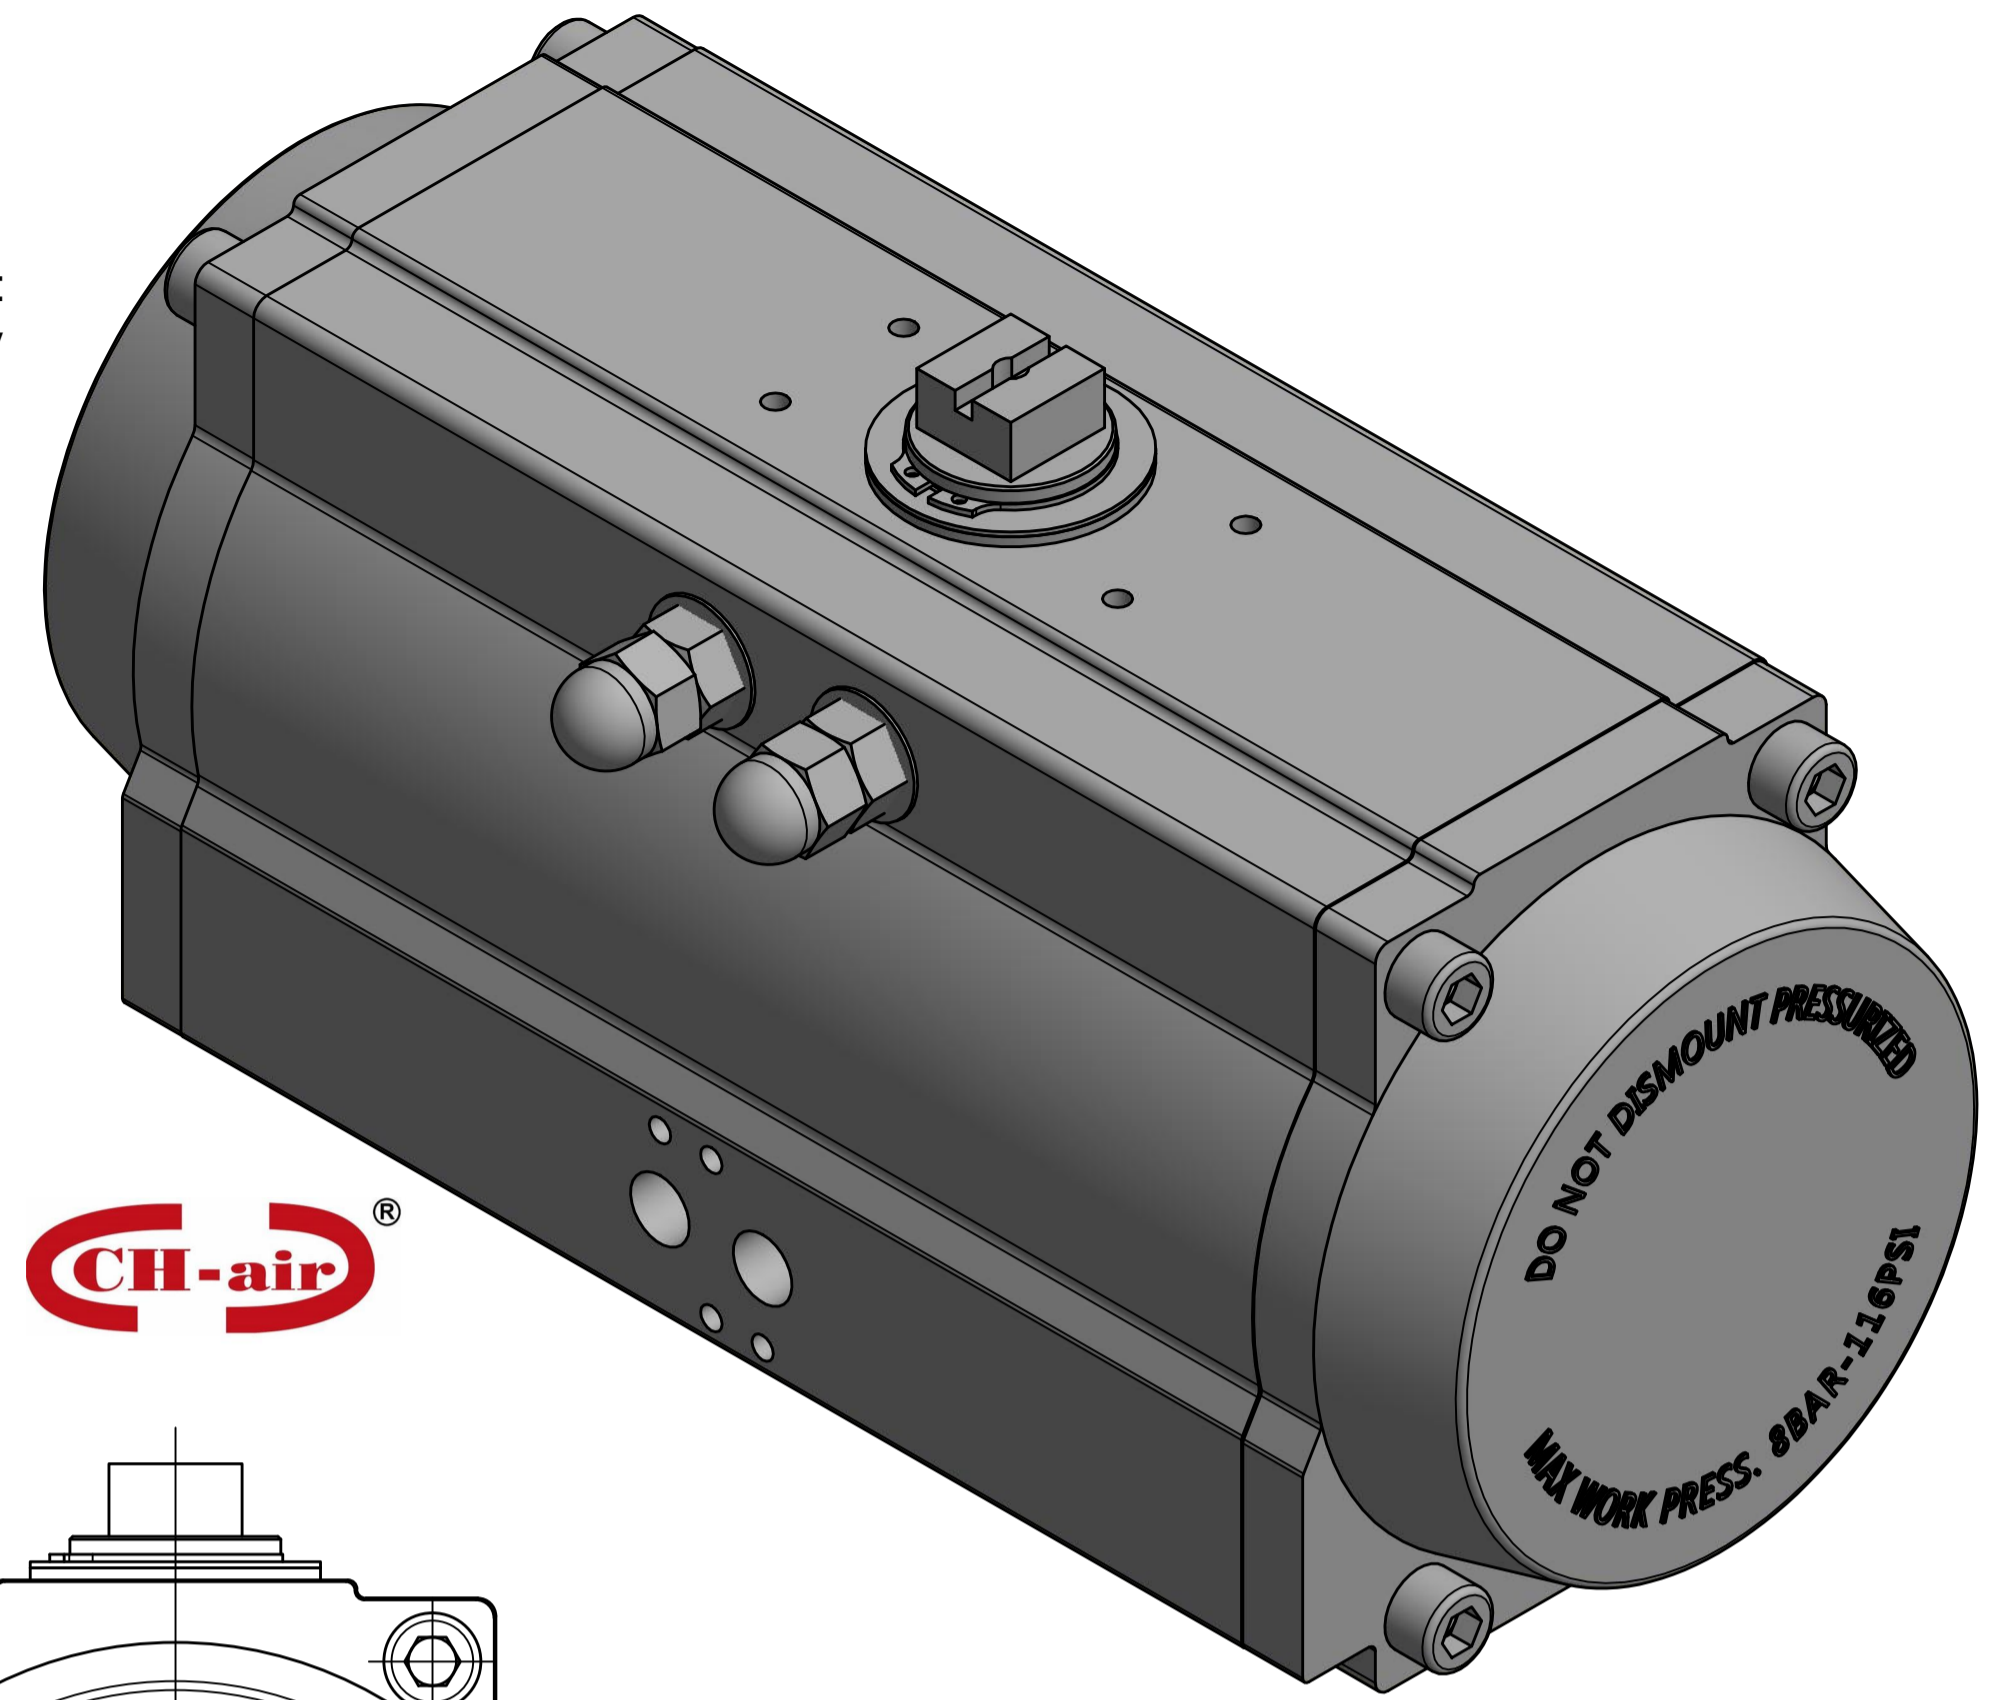

IF IN DOUBT ASK!

DO NOT SCALE PRINT!

DRAWING TO BS 8888

Note:  
Standard colours:  
Body: Silver Grey  
Ends: Black

**AVS**

THIS DRAWING IS CONFIDENTIAL AND IS NOT TO BE REPRODUCED WITHOUT THE WRITTEN CONSENT OF Actuated Valve Supplies Limited

TITLE CH-C PNEUMATIC ACTUATOR  
MODEL C-125

STOCK CODE AVS-C125-CAD

DIM ARE mm SCALE 1:1.25

JRM	HMM	SBW	NEW		25.09.17
APPROVED BY	CHECKED BY	DRAWN BY	ISSUE	CHANGE NO.	DATE

AVS-C-125-CAD

DRAWING NUMBER SHEET 1 OF 1