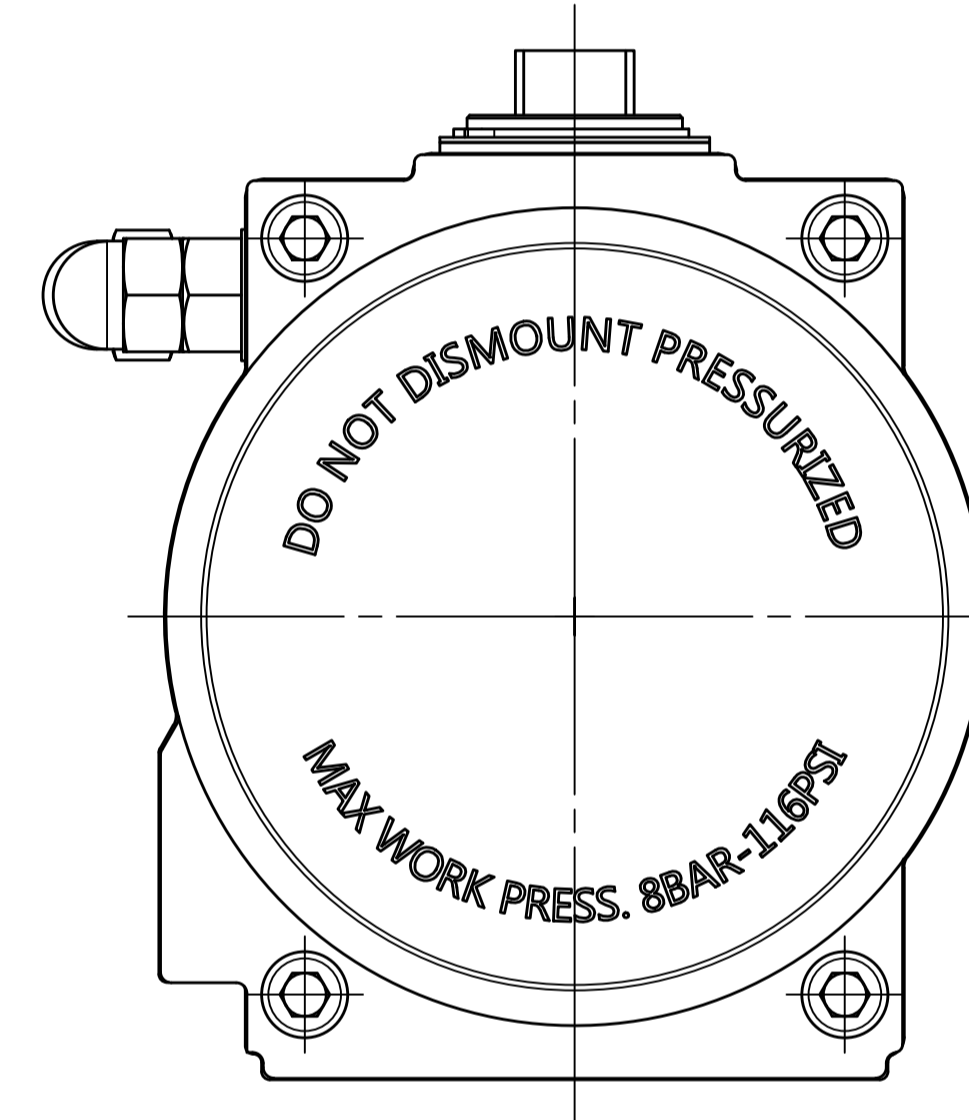

IF IN DOUBT ASK!

DO NOT SCALE PRINT!

DRAWING TO BS 8888

Note:
Standard colours:
Body: Silver Grey
Ends: Black

<small>THIS DRAWING IS CONFIDENTIAL AND IS NOT TO BE REPRODUCED WITHOUT THE WRITTEN CONSENT OF Actuated Valve Supplies Limited</small>					
TITLE CH-C PNEUMATIC ACTUATOR MODEL C-140					
STOCK CODE AVS-C-140-CAD				DIM ARE mm SCALE 1:1.4	
JRM	HMM	SBW	NEW		25.09.17
APPROVED BY	CHECKED BY	DRAWN BY	ISSUE	CHANGE NO.	DATE
AVS-C-140-CAD				SHEET 1 OF 1	
DRAWING NUMBER					