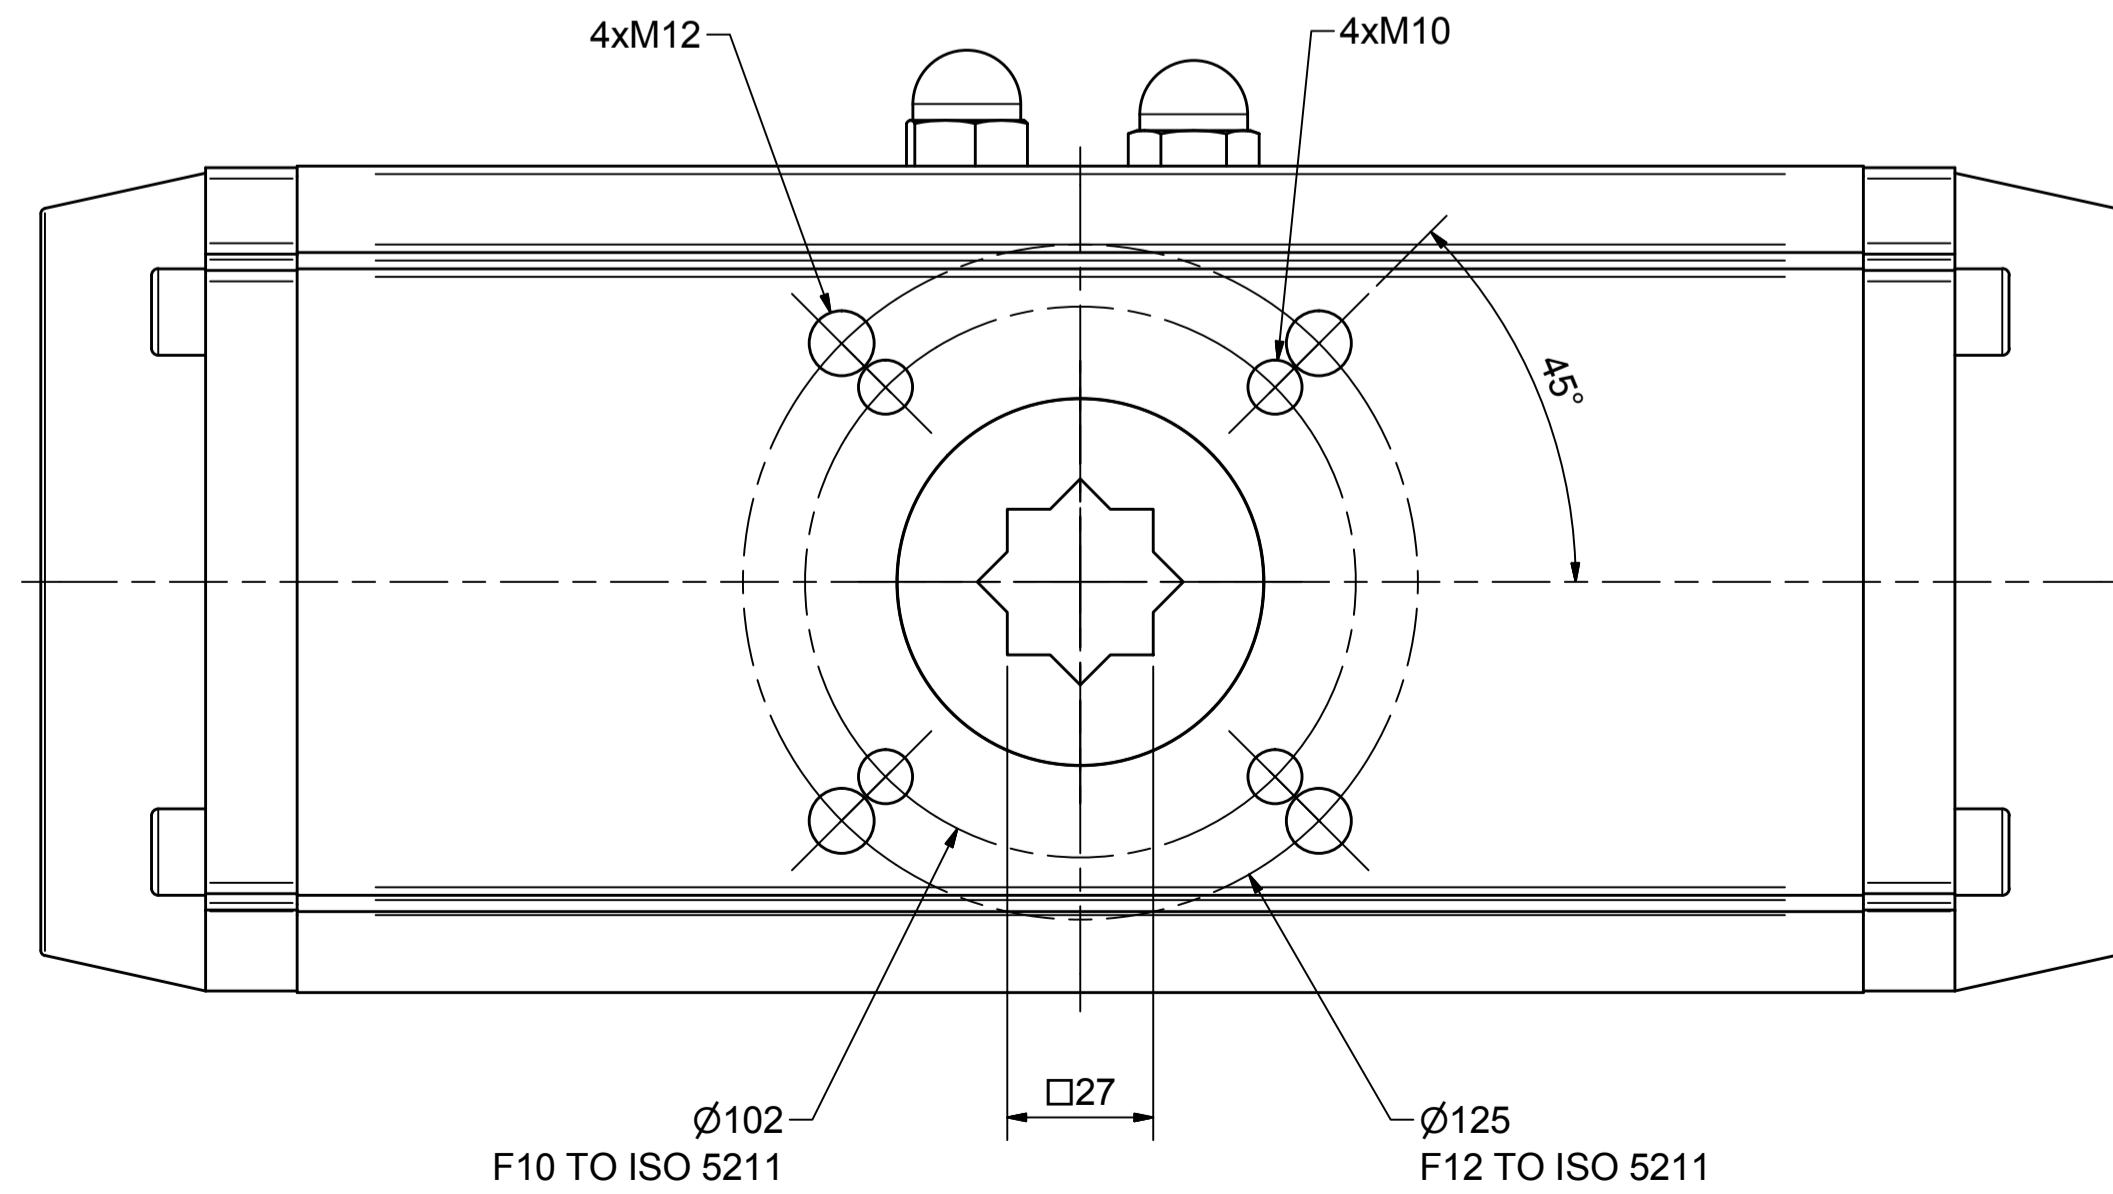

IF IN DOUBT ASK!

DO NOT SCALE PRINT!

DRAWING TO BS 8888

Note:
Standard colours:
Body: Silver Grey
Ends: Black

<small>THIS DRAWING IS CONFIDENTIAL AND IS NOT TO BE REPRODUCED WITHOUT THE WRITTEN CONSENT OF Actuated Valve Supplies Limited</small>					
TITLE CH-C PNEUMATIC ACTUATOR MODEL C-140					
STOCK CODE AVS-C-140-CAD				DIM ARE mm SCALE 1:1.4	
JRM	HMM	SBW	NEW		25.09.17
APPROVED BY	CHECKED BY	DRAWN BY	ISSUE	CHANGE NO.	DATE
AVS-C-140-CAD				SHEET 1 OF 1	
DRAWING NUMBER					