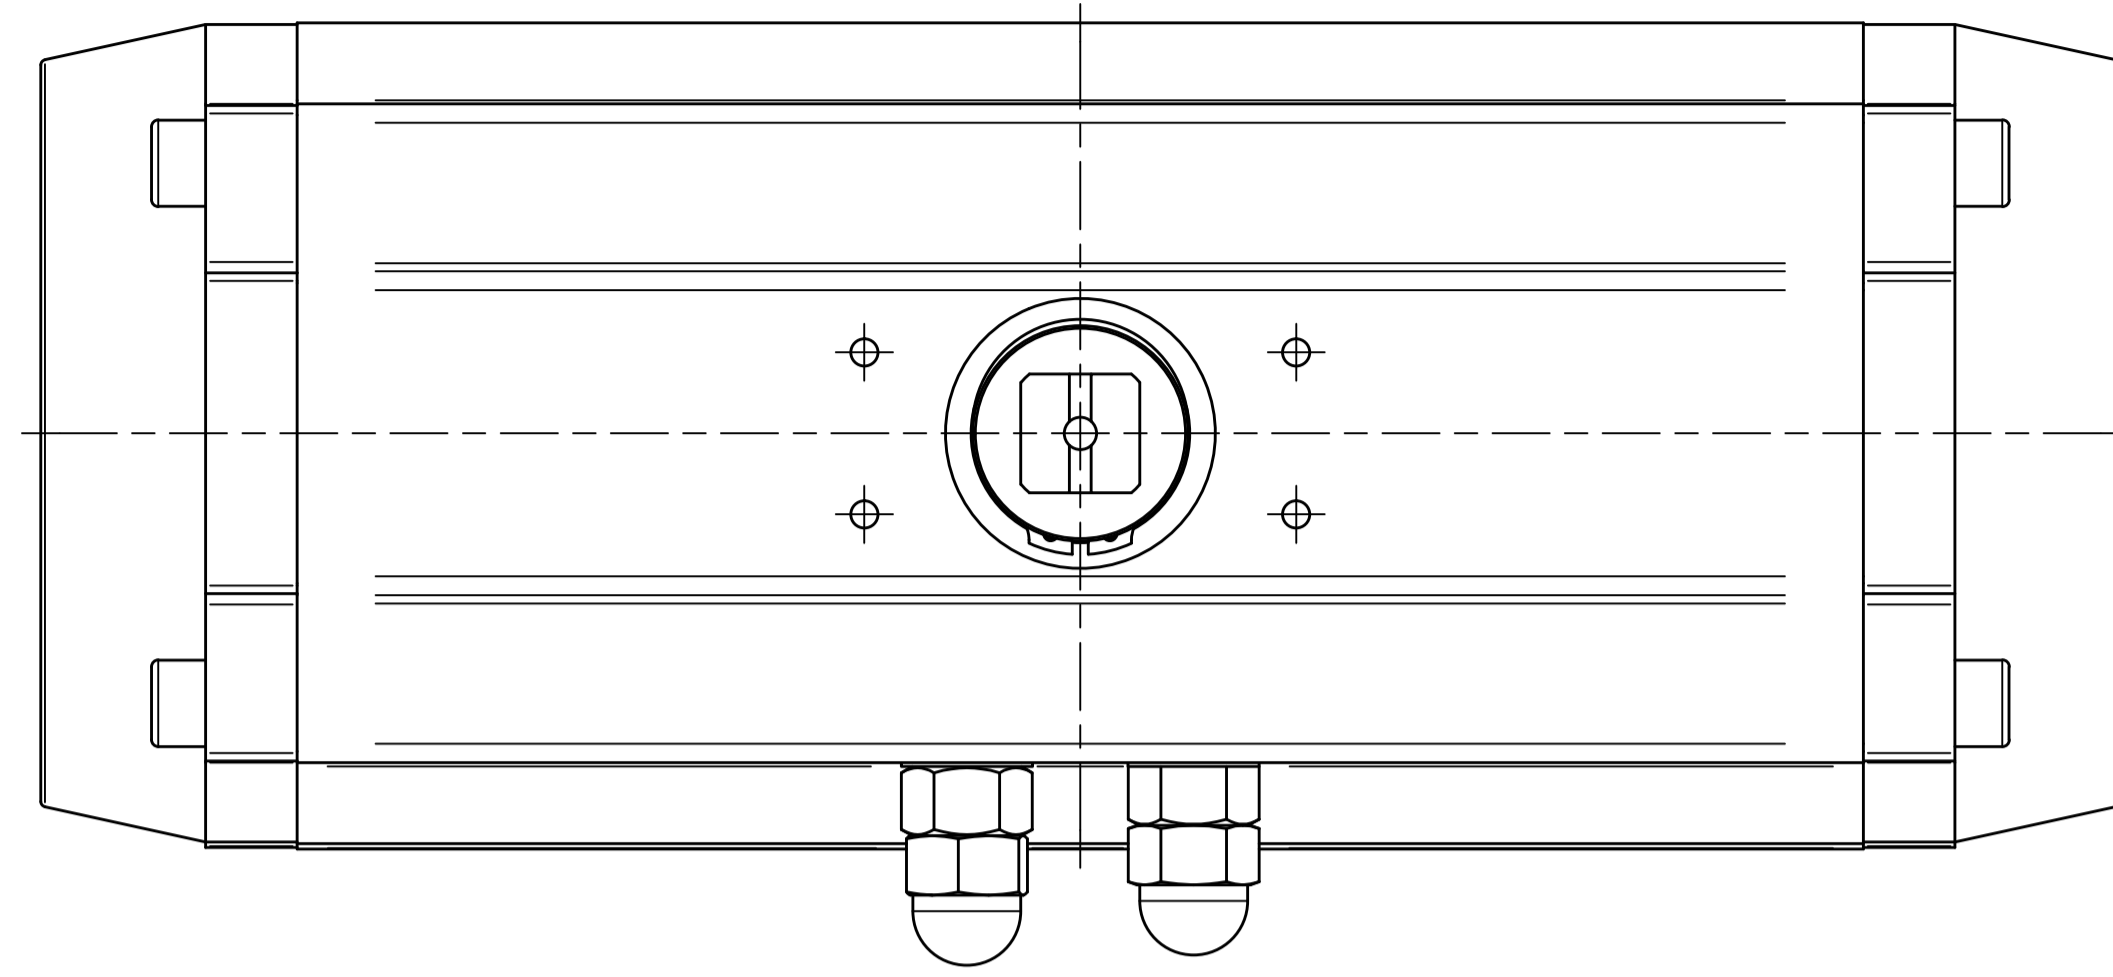

IF IN DOUBT ASK!

DO NOT SCALE PRINT!

DRAWING TO BS 8888

Note:
Standard colours:
Body: Silver Grey
Ends: Black

<small>THIS DRAWING IS CONFIDENTIAL AND IS NOT TO BE REPRODUCED WITHOUT THE WRITTEN CONSENT OF Actuated Valve Supplies Limited</small>					
TITLE CH-C PNEUMATIC ACTUATOR MODEL C-140					
STOCK CODE AVS-C-140-CAD				DIM ARE mm SCALE 1:1.4	
JRM	HMM	SBW	NEW		25.09.17
APPROVED BY	CHECKED BY	DRAWN BY	ISSUE	CHANGE NO.	DATE
AVS-C-140-CAD				SHEET 1 OF 1	
DRAWING NUMBER					