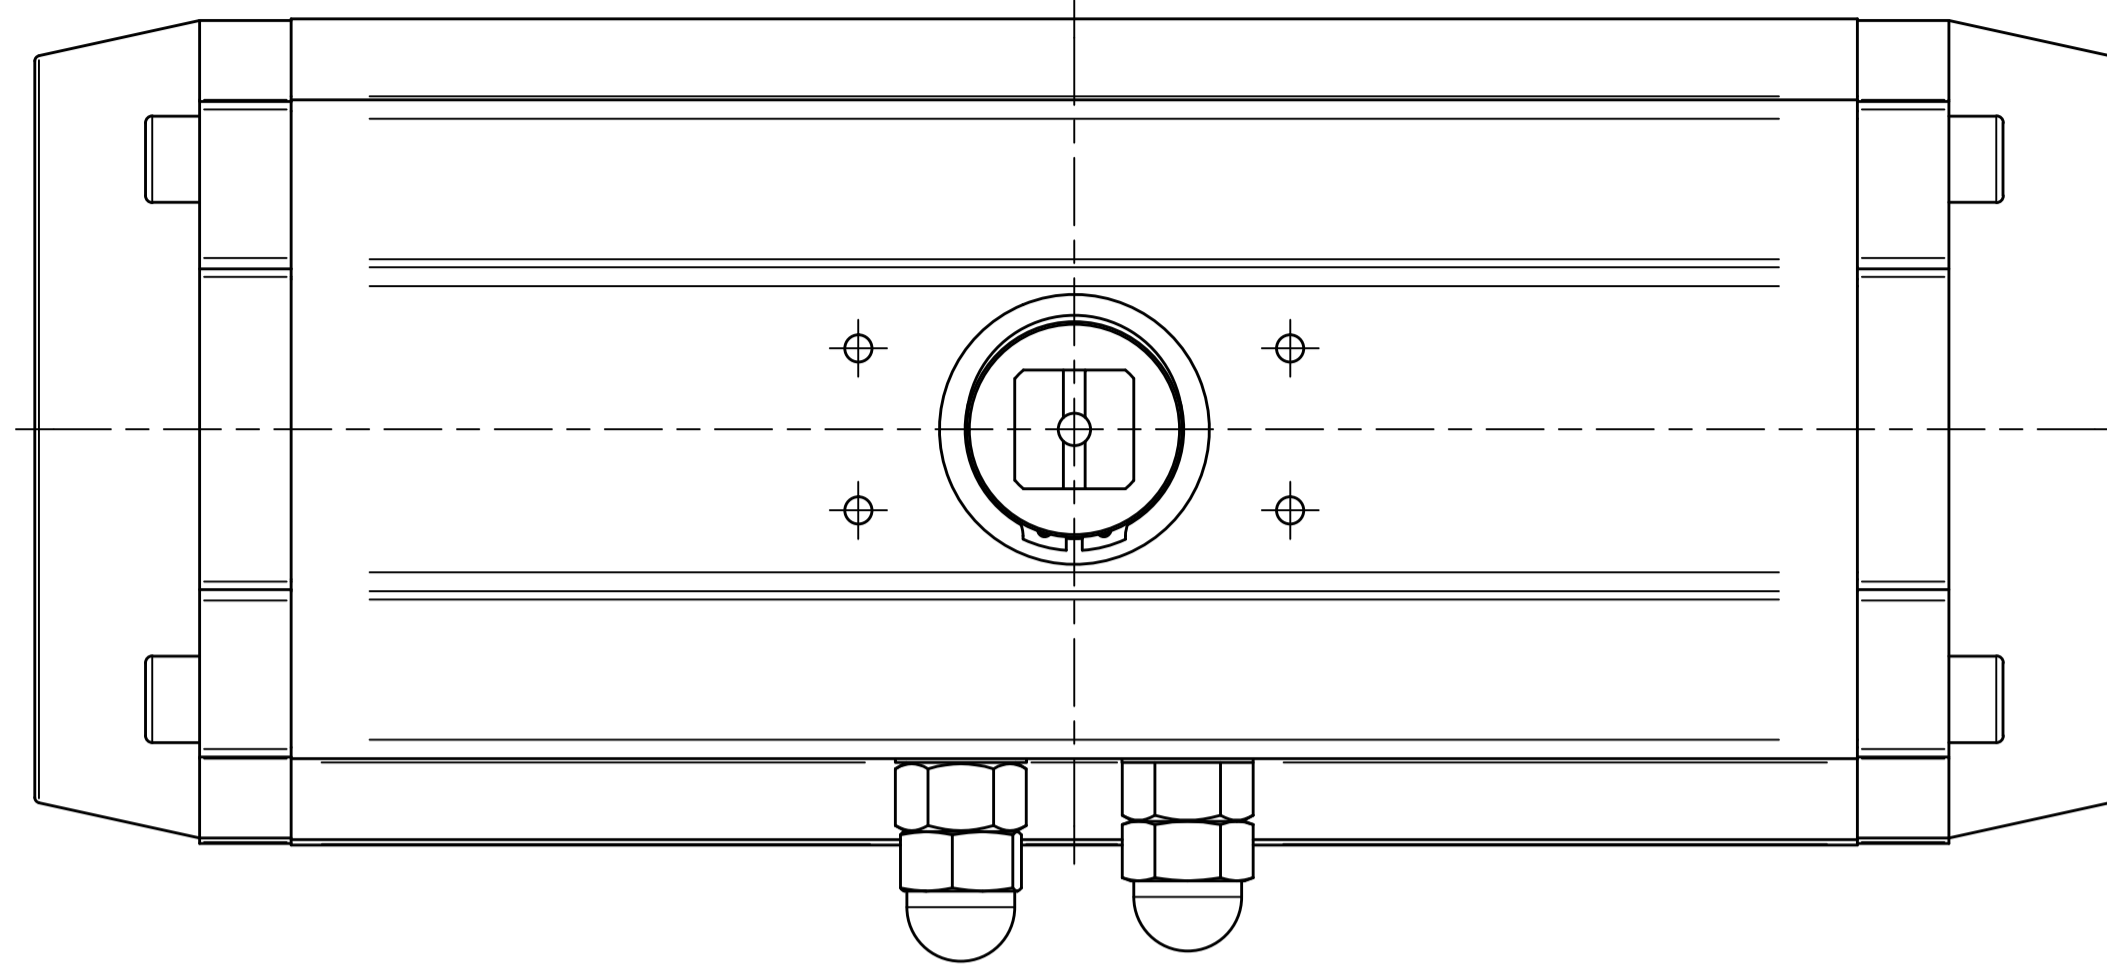

IF IN DOUBT ASK!

DO NOT SCALE PRINT!

DRAWING TO BS 8888

Note:  
Standard colours:  
Body: Silver Grey  
Ends: Black

<small>THIS DRAWING IS CONFIDENTIAL AND IS NOT TO BE REPRODUCED WITHOUT THE WRITTEN CONSENT OF Actuated Valve Supplies Limited</small>					
TITLE CH-C PNEUMATIC ACTUATOR MODEL C-140					
STOCK CODE AVS-C-140-CAD				DIM ARE mm SCALE 1:1.4	
JRM	HMM	SBW	NEW		25.09.17
APPROVED BY	CHECKED BY	DRAWN BY	ISSUE	CHANGE NO.	DATE
AVS-C-140-CAD					SHEET 1 OF 1
DRAWING NUMBER					