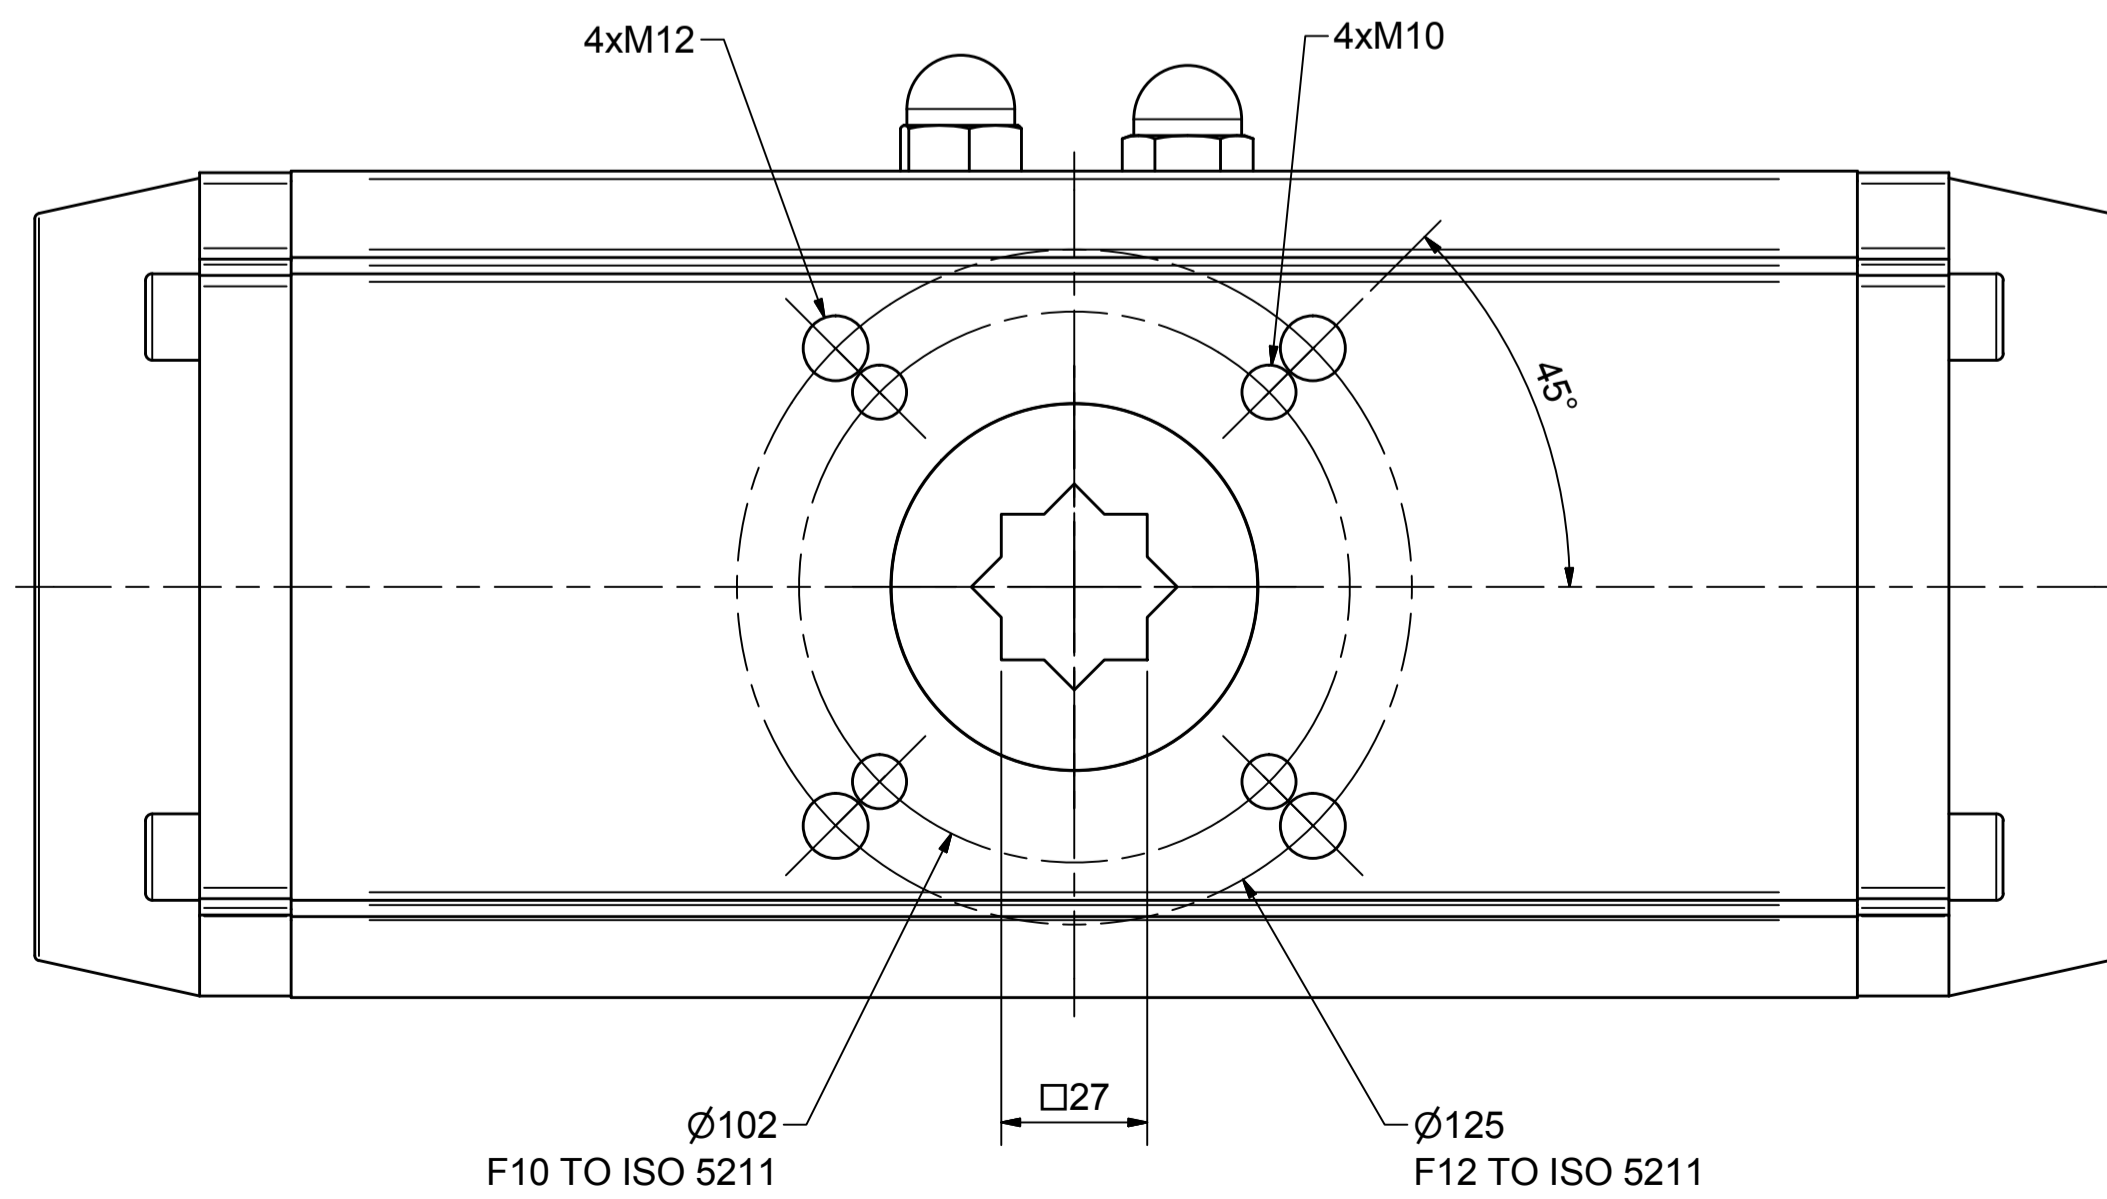

IF IN DOUBT ASK!

DO NOT SCALE PRINT!

DRAWING TO BS 8888

Note:  
Standard colours:  
Body: Silver Grey  
Ends: Black

<small>THIS DRAWING IS CONFIDENTIAL AND IS NOT TO BE REPRODUCED WITHOUT THE WRITTEN CONSENT OF Actuated Valve Supplies Limited</small>					
TITLE CH-C PNEUMATIC ACTUATOR MODEL C-140					
STOCK CODE AVS-C-140-CAD				DIM ARE mm SCALE 1:1.4	
JRM	HMM	SBW	NEW		25.09.17
APPROVED BY	CHECKED BY	DRAWN BY	ISSUE	CHANGE NO.	DATE
AVS-C-140-CAD					SHEET 1 OF 1
DRAWING NUMBER					