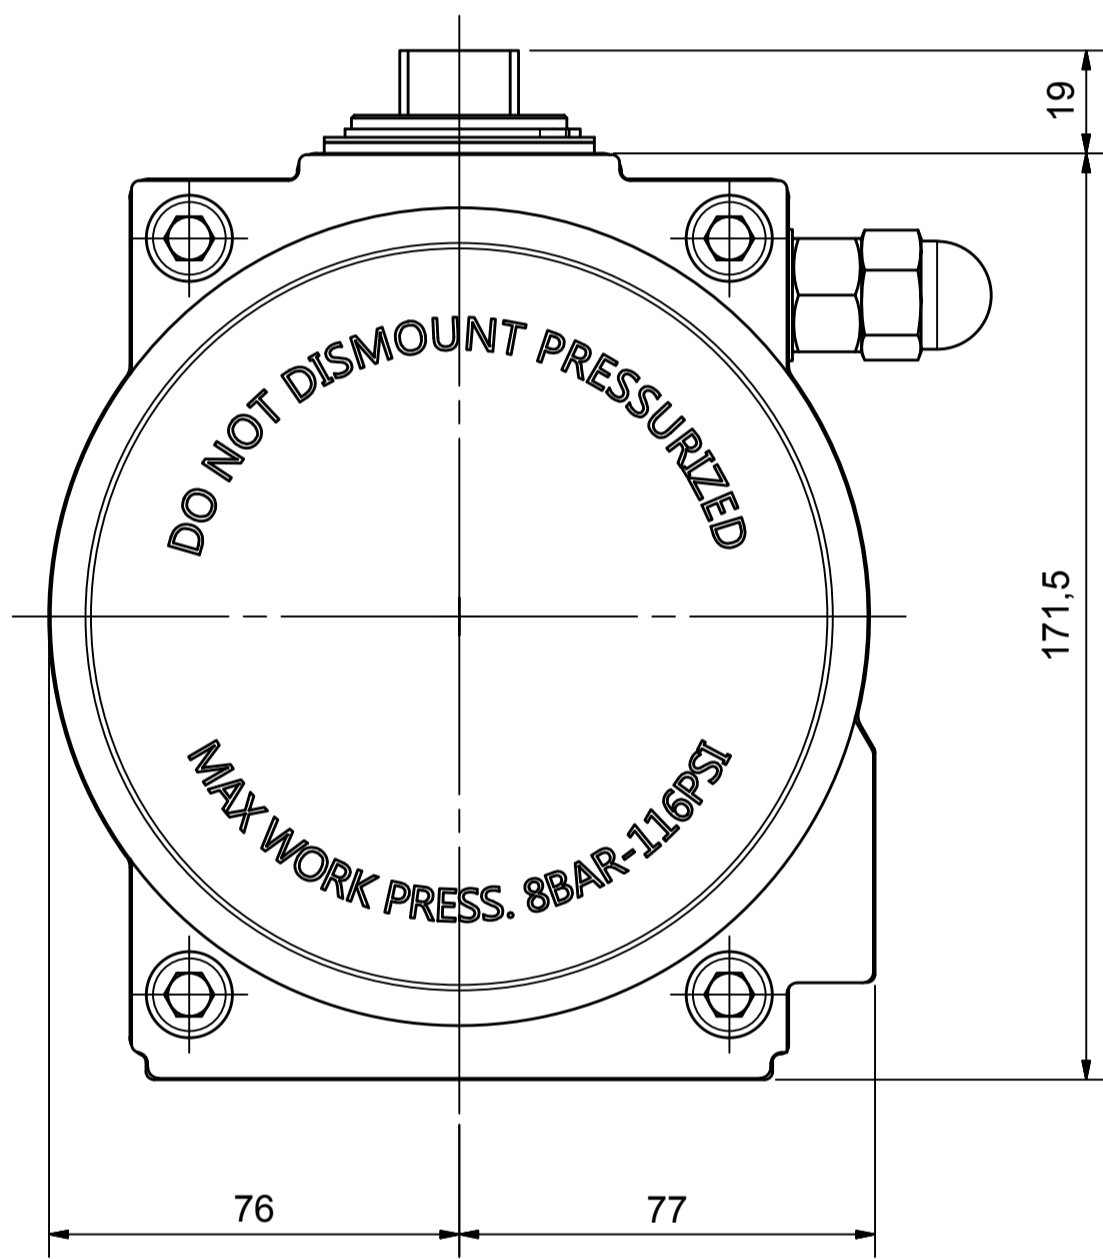

IF IN DOUBT ASK!

DO NOT SCALE PRINT!

DRAWING TO BS 8888

Note:  
Standard colours:  
Body: Silver Grey  
Ends: Black

<small>THIS DRAWING IS CONFIDENTIAL AND IS NOT TO BE REPRODUCED WITHOUT THE WRITTEN CONSENT OF Actuated Valve Supplies Limited</small>					
TITLE CH-C PNEUMATIC ACTUATOR MODEL C-140					
STOCK CODE AVS-C-140-CAD				DIM ARE mm SCALE 1:1.4	
JRM	HMM	SBW	NEW		25.09.17
APPROVED BY	CHECKED BY	DRAWN BY	ISSUE	CHANGE NO.	DATE
AVS-C-140-CAD					SHEET 1 OF 1
DRAWING NUMBER					