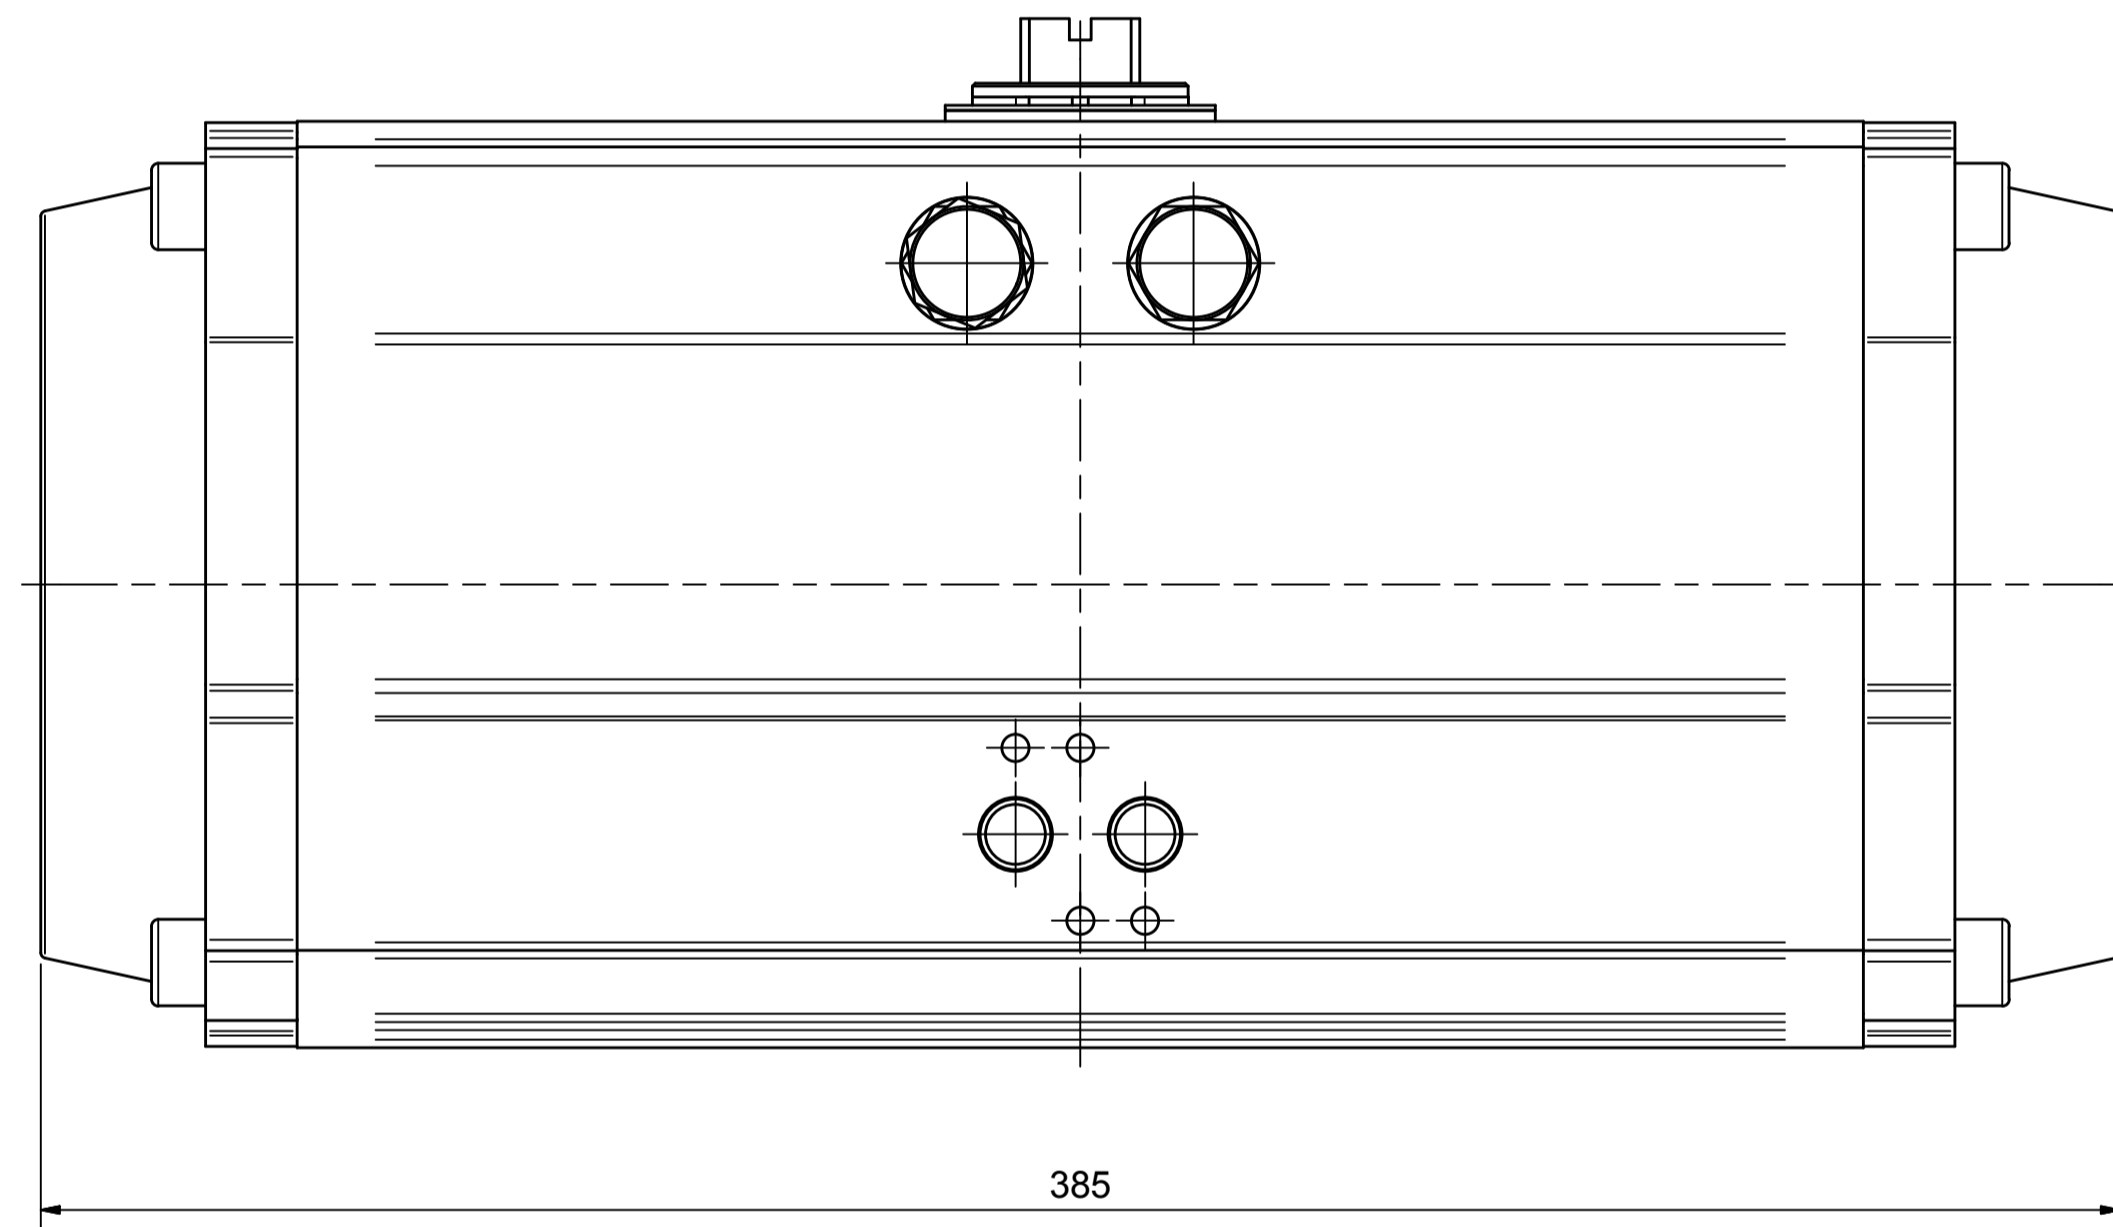

IF IN DOUBT ASK!

DO NOT SCALE PRINT!

DRAWING TO BS 8888

Note:
Standard colours:
Body: Silver Grey
Ends: Black

<small>THIS DRAWING IS CONFIDENTIAL AND IS NOT TO BE REPRODUCED WITHOUT THE WRITTEN CONSENT OF Actuated Valve Supplies Limited</small>					
TITLE CH-C PNEUMATIC ACTUATOR MODEL C-140					
STOCK CODE AVS-C-140-CAD				DIM ARE mm SCALE 1:1.4	
JRM	HMM	SBW	NEW		25.09.17
APPROVED BY	CHECKED BY	DRAWN BY	ISSUE	CHANGE NO.	DATE
AVS-C-140-CAD				SHEET 1 OF 1	
DRAWING NUMBER					