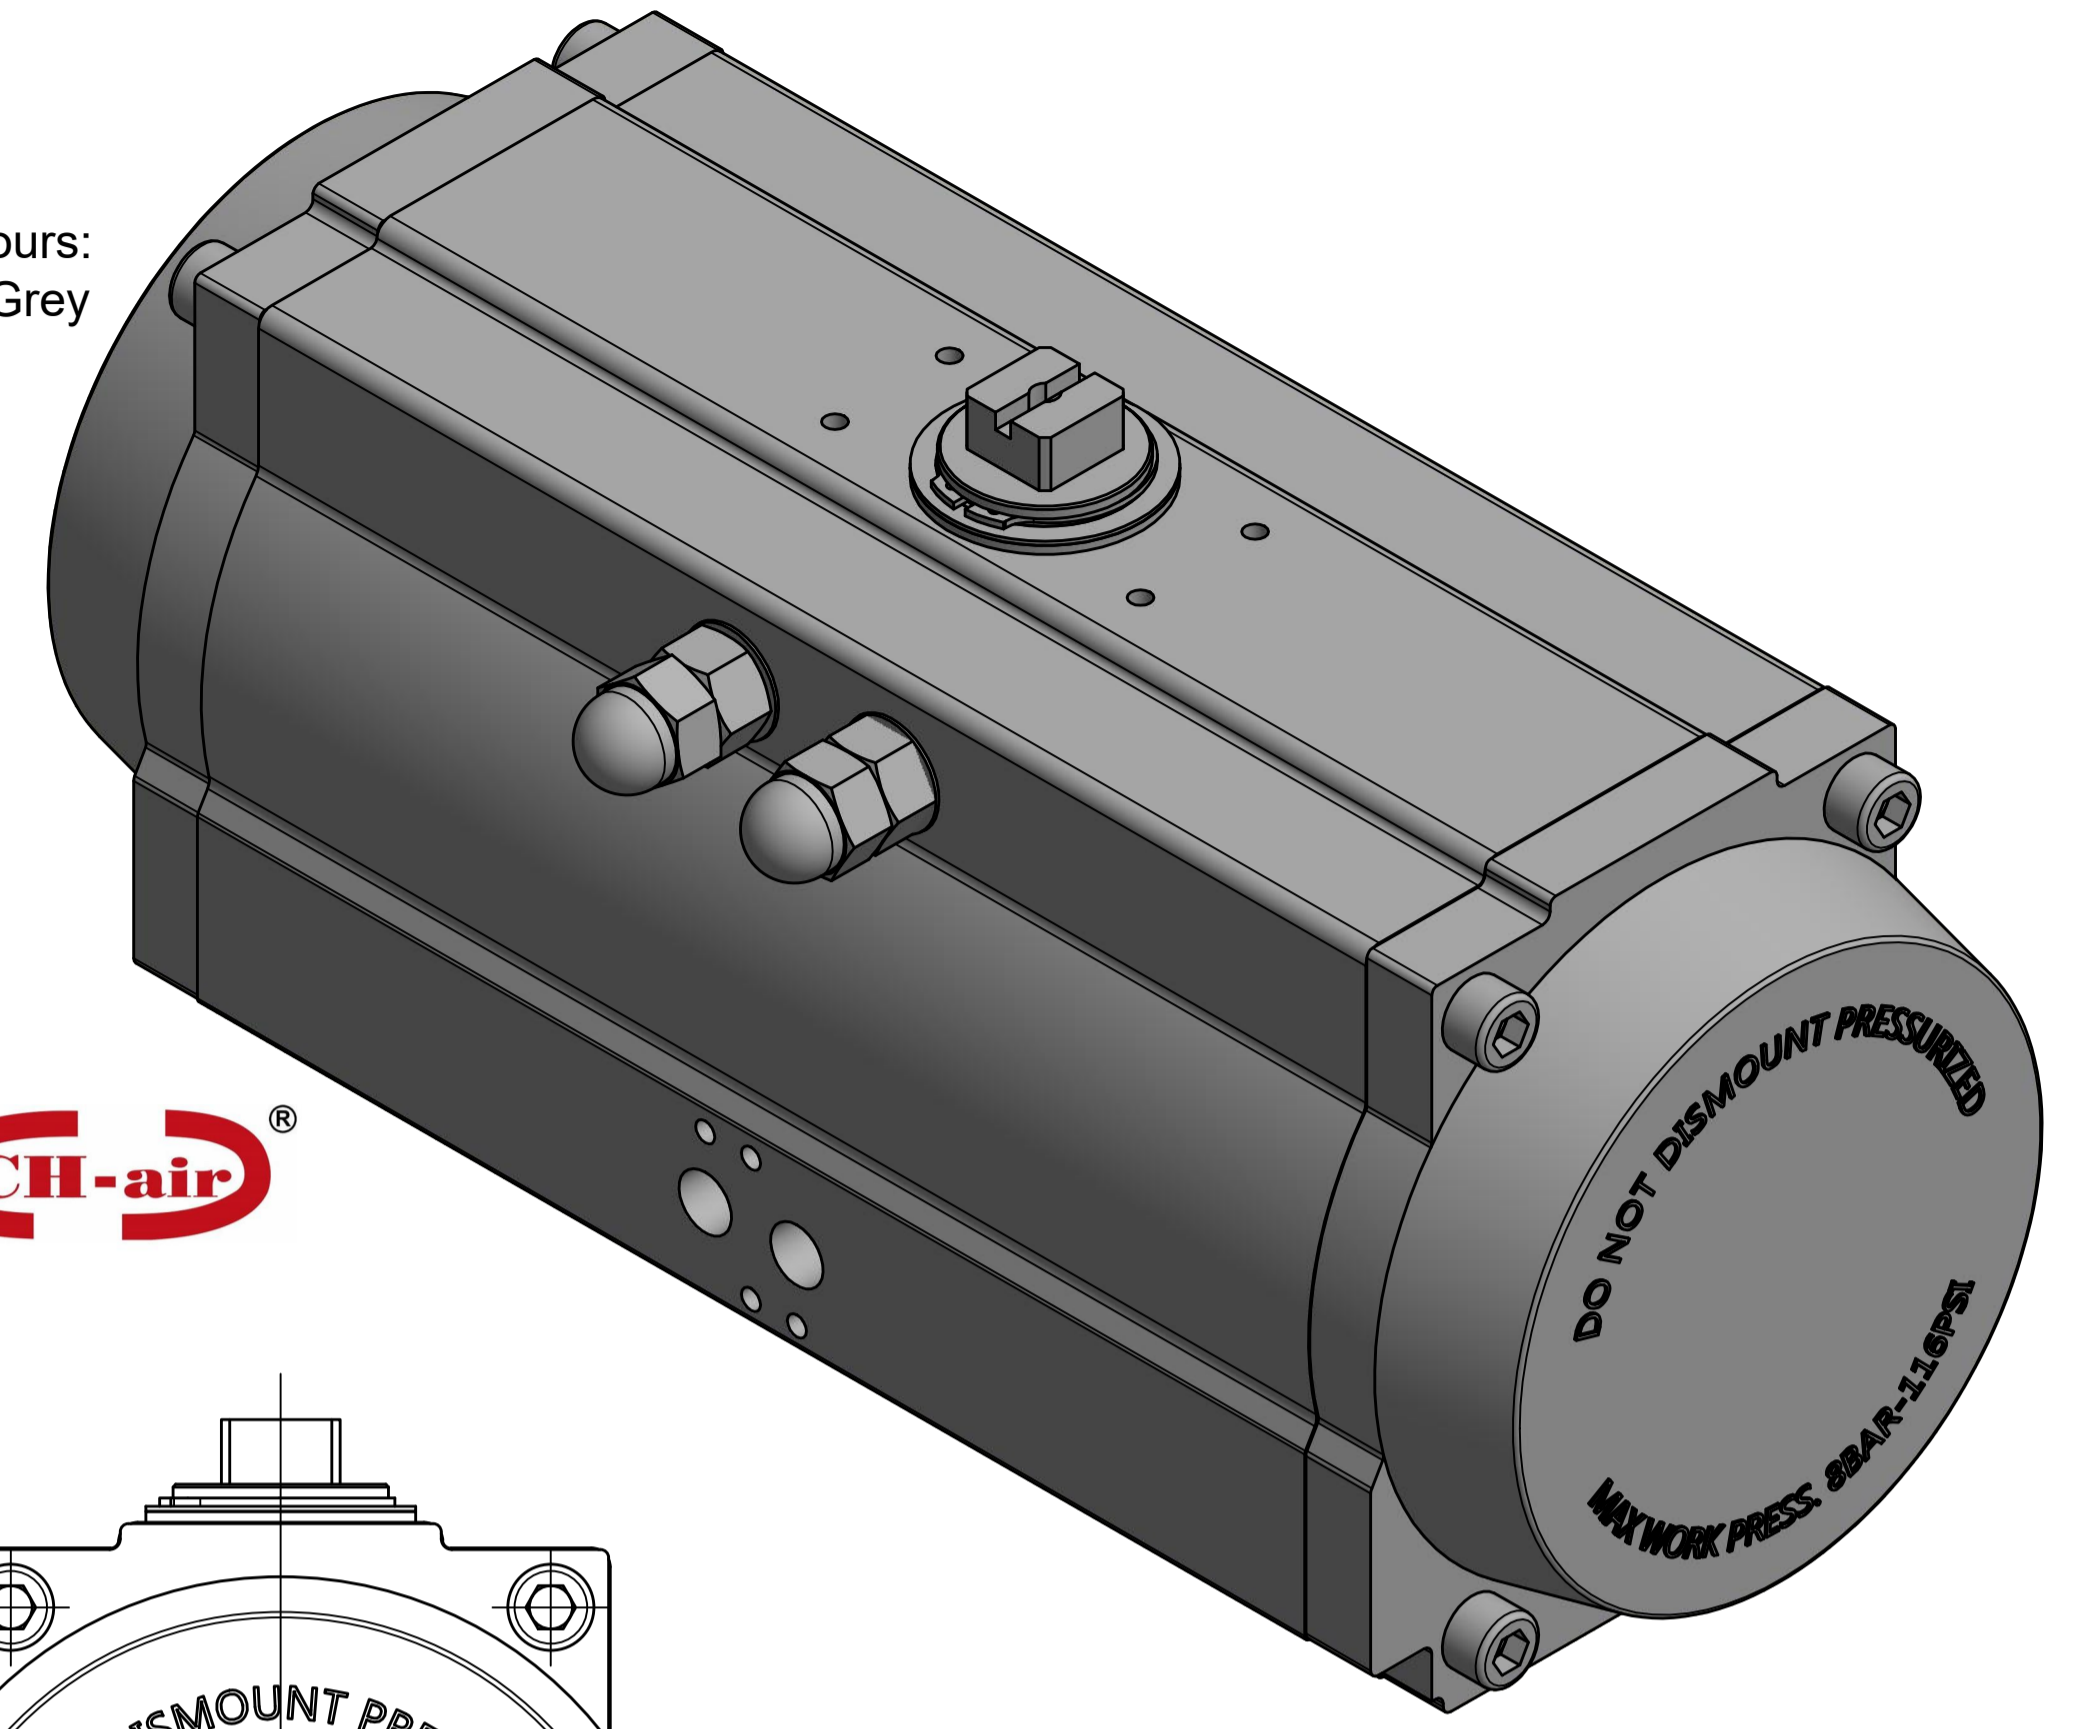

IF IN DOUBT ASK!

DO NOT SCALE PRINT!

DRAWING TO BS 8888

Note:
Standard colours:
Body: Silver Grey
Ends: Black

<small>THIS DRAWING IS CONFIDENTIAL AND IS NOT TO BE REPRODUCED WITHOUT THE WRITTEN CONSENT OF Actuated Valve Supplies Limited</small>					
TITLE CH-C PNEUMATIC ACTUATOR MODEL C-140					
STOCK CODE AVS-C-140-CAD				DIM ARE mm SCALE 1:1.4	
JRM	HMM	SBW	NEW		25.09.17
APPROVED BY	CHECKED BY	DRAWN BY	ISSUE	CHANGE NO.	DATE
AVS-C-140-CAD				SHEET 1 OF 1	
DRAWING NUMBER					