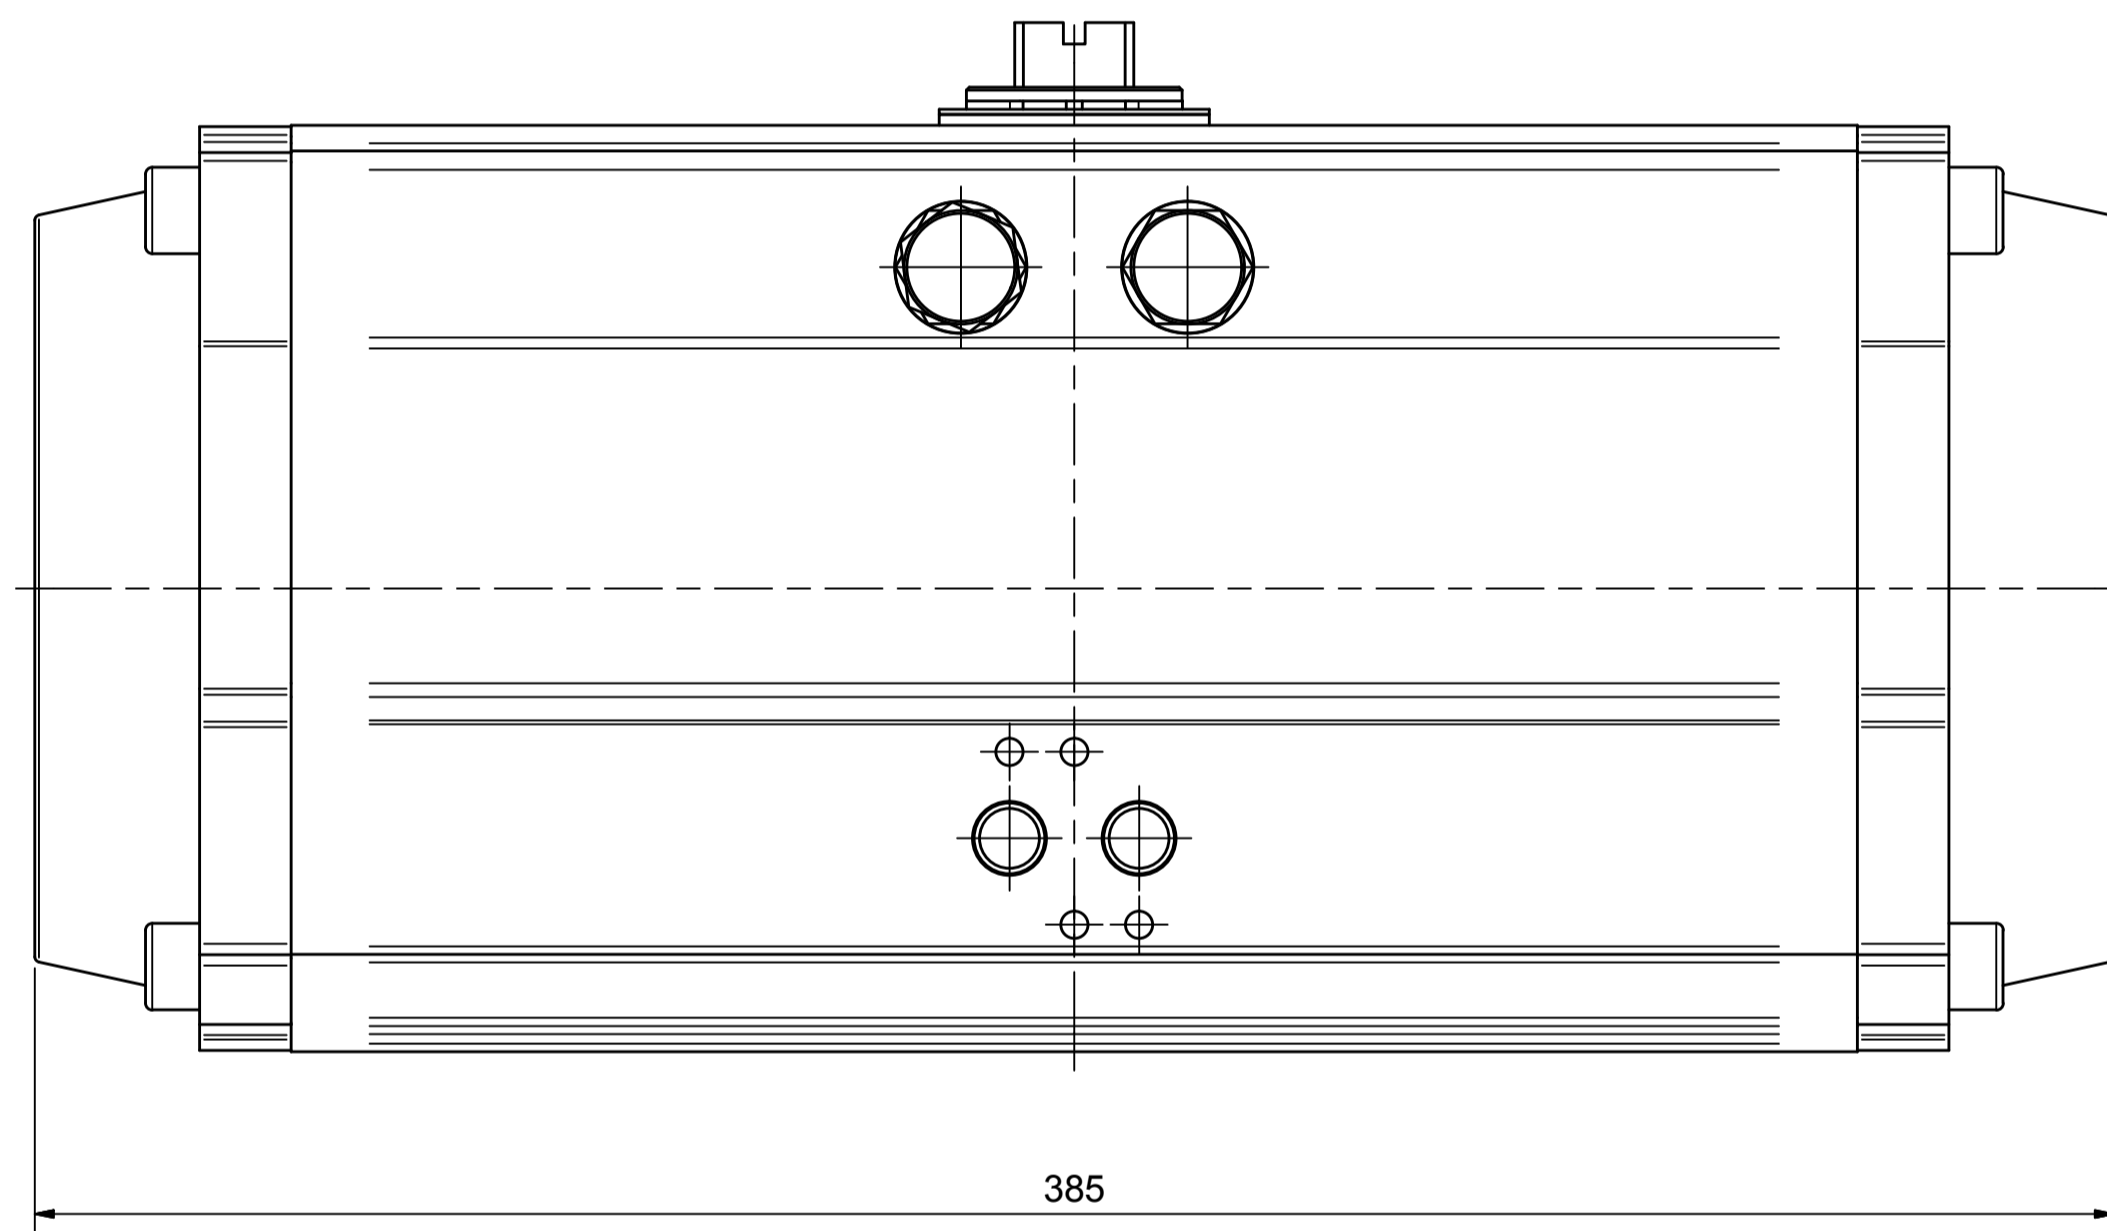

IF IN DOUBT ASK!

DO NOT SCALE PRINT!

DRAWING TO BS 8888

Note:  
Standard colours:  
Body: Silver Grey  
Ends: Black

<small>THIS DRAWING IS CONFIDENTIAL AND IS NOT TO BE REPRODUCED WITHOUT THE WRITTEN CONSENT OF Actuated Valve Supplies Limited</small>					
TITLE CH-C PNEUMATIC ACTUATOR MODEL C-140					
STOCK CODE AVS-C-140-CAD				DIM ARE mm SCALE 1:1.4	
JRM	HMM	SBW	NEW		25.09.17
APPROVED BY	CHECKED BY	DRAWN BY	ISSUE	CHANGE NO.	DATE
AVS-C-140-CAD					SHEET 1 OF 1
DRAWING NUMBER					