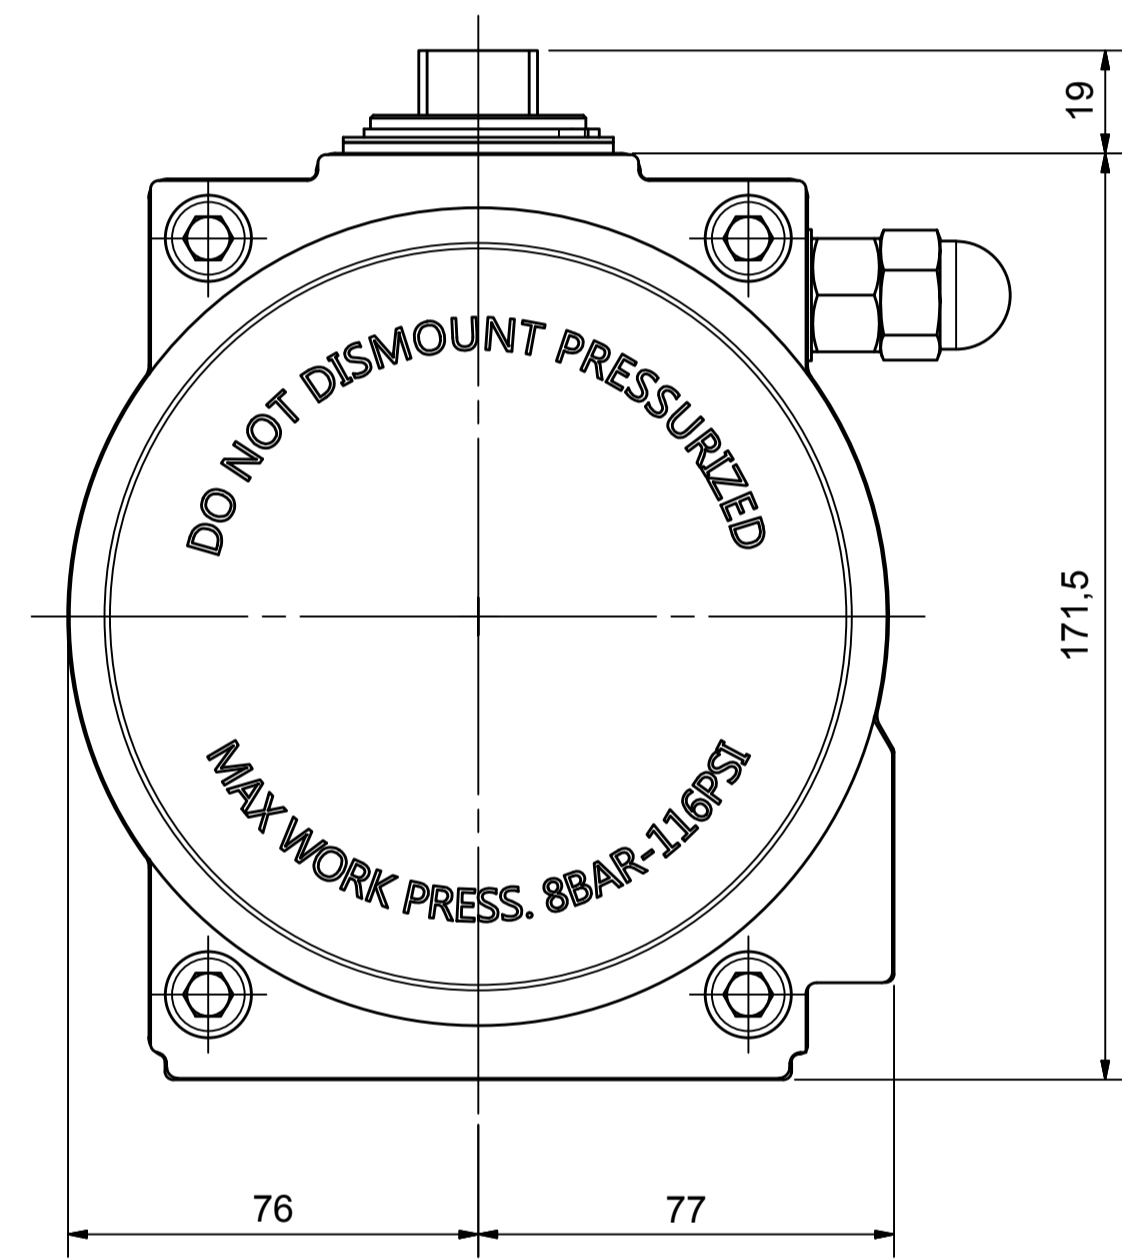

IF IN DOUBT ASK!

DO NOT SCALE PRINT!

DRAWING TO BS 8888

Note:
Standard colours:
Body: Silver Grey
Ends: Black

<small>THIS DRAWING IS CONFIDENTIAL AND IS NOT TO BE REPRODUCED WITHOUT THE WRITTEN CONSENT OF Actuated Valve Supplies Limited</small>					
TITLE CH-C PNEUMATIC ACTUATOR MODEL C-140					
STOCK CODE AVS-C-140-CAD				DIM ARE mm SCALE 1:1.4	
JRM	HMM	SBW	NEW		25.09.17
APPROVED BY	CHECKED BY	DRAWN BY	ISSUE	CHANGE NO.	DATE
AVS-C-140-CAD				SHEET 1 OF 1	
DRAWING NUMBER					