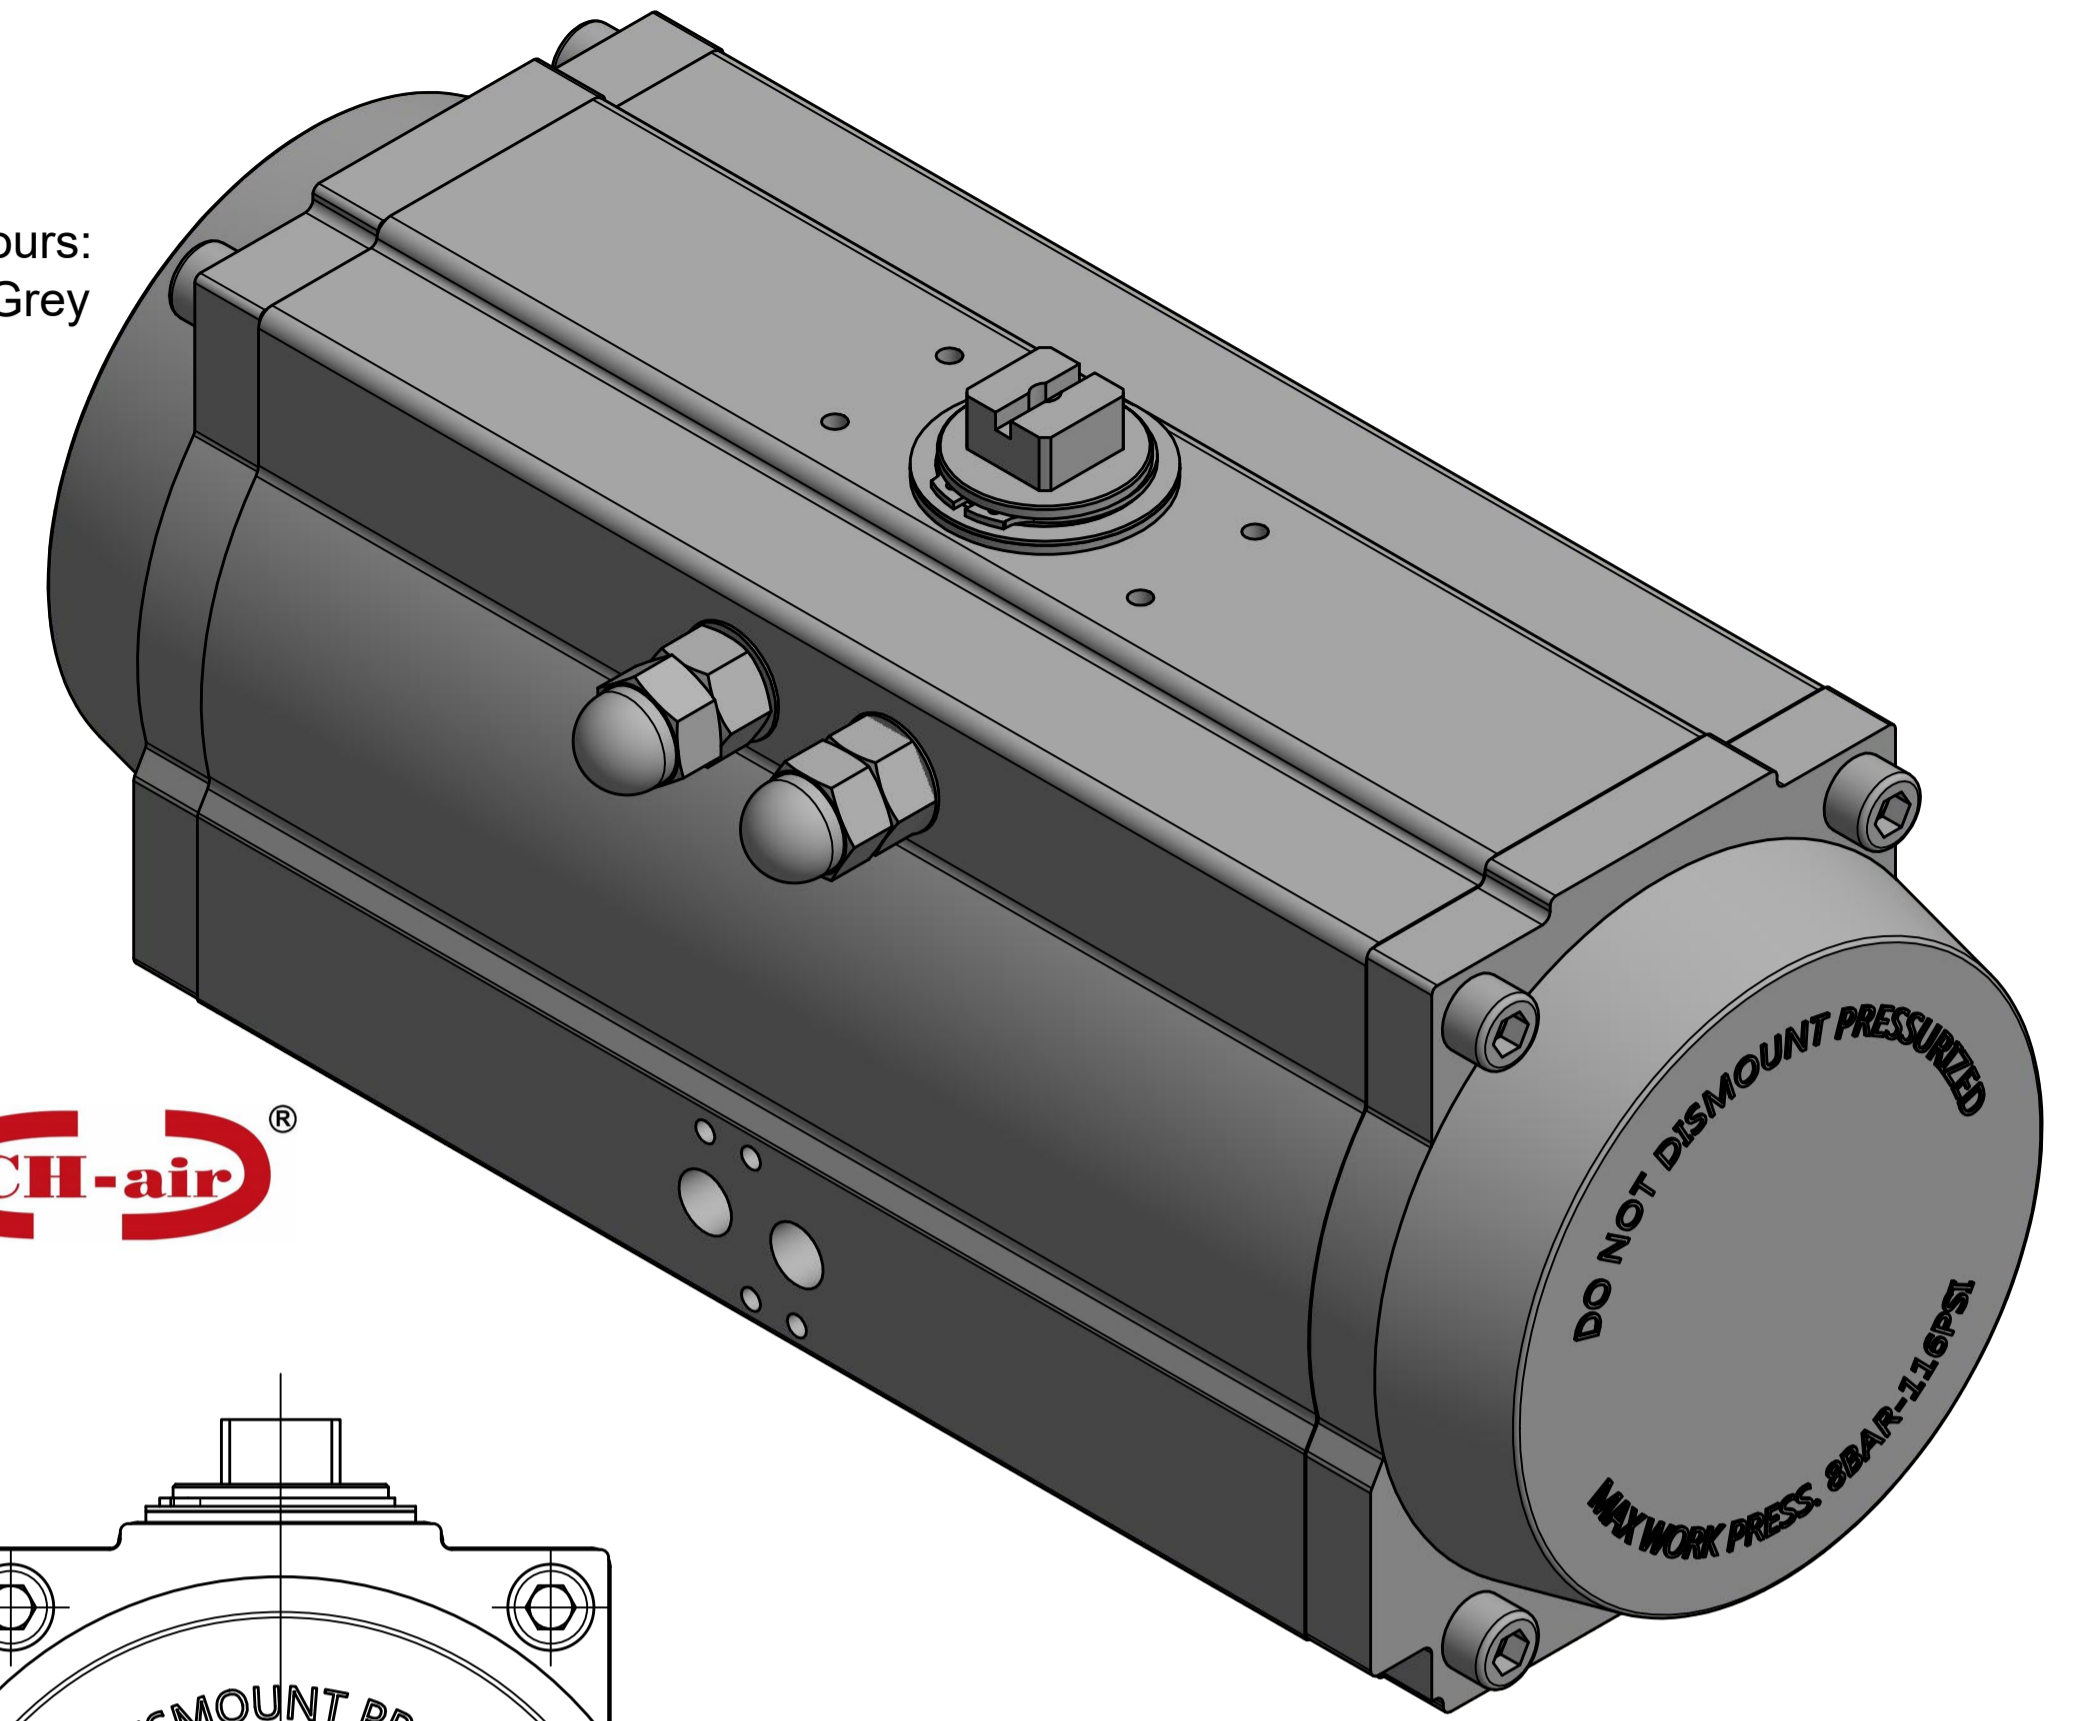

IF IN DOUBT ASK!

DO NOT SCALE PRINT!

DRAWING TO BS 8888

Note:  
Standard colours:  
Body: Silver Grey  
Ends: Black

<small>THIS DRAWING IS CONFIDENTIAL AND IS NOT TO BE REPRODUCED WITHOUT THE WRITTEN CONSENT OF Actuated Valve Supplies Limited</small>					
TITLE CH-C PNEUMATIC ACTUATOR MODEL C-140					
STOCK CODE AVS-C-140-CAD				DIM ARE mm SCALE 1:1.4	
JRM	HMM	SBW	NEW		25.09.17
APPROVED BY	CHECKED BY	DRAWN BY	ISSUE	CHANGE NO.	DATE
AVS-C-140-CAD					SHEET 1 OF 1
DRAWING NUMBER					