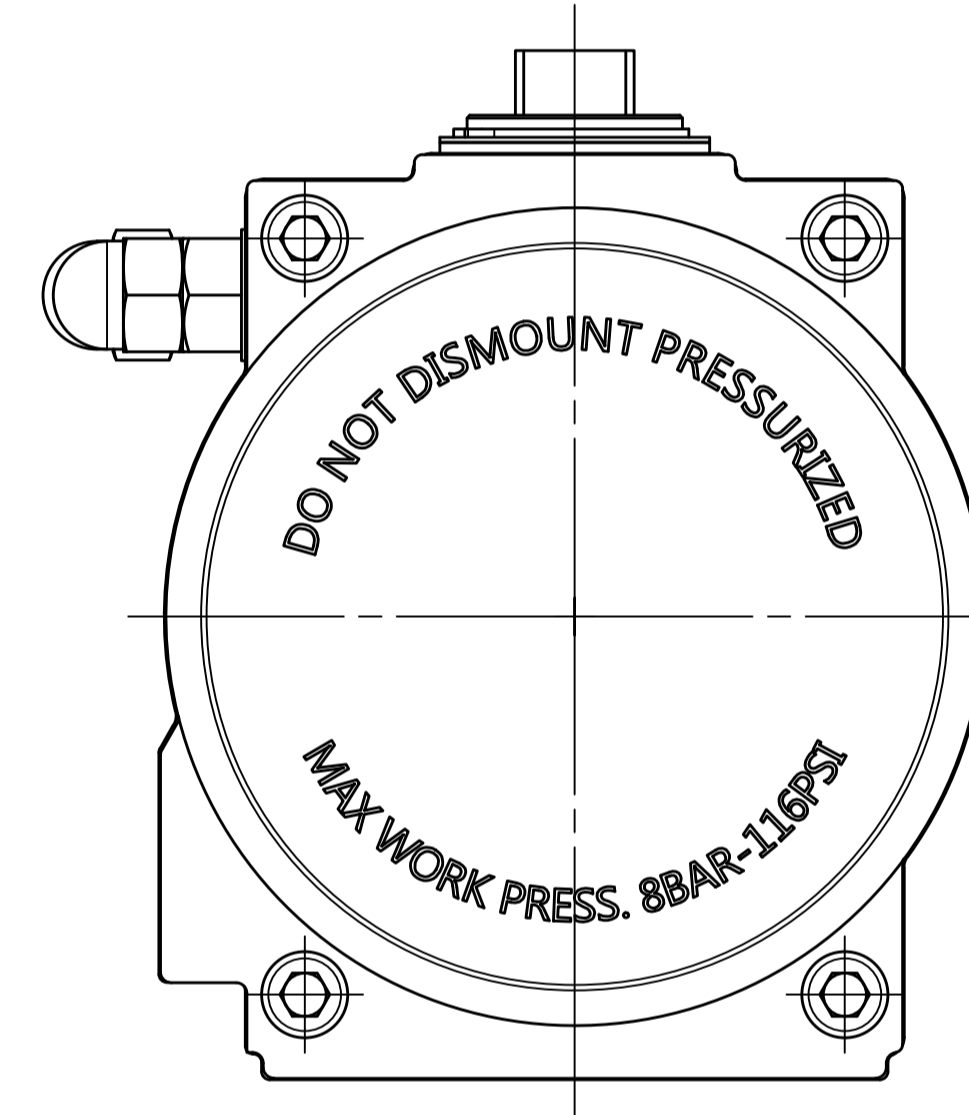

IF IN DOUBT ASK!

DO NOT SCALE PRINT!

DRAWING TO BS 8888

Note:  
Standard colours:  
Body: Silver Grey  
Ends: Black

<small>THIS DRAWING IS CONFIDENTIAL AND IS NOT TO BE REPRODUCED WITHOUT THE WRITTEN CONSENT OF Actuated Valve Supplies Limited</small>					
TITLE CH-C PNEUMATIC ACTUATOR MODEL C-140					
STOCK CODE AVS-C-140-CAD				DIM ARE mm SCALE 1:1.4	
JRM	HMM	SBW	NEW		25.09.17
APPROVED BY	CHECKED BY	DRAWN BY	ISSUE	CHANGE NO.	DATE
AVS-C-140-CAD					SHEET 1 OF 1
DRAWING NUMBER					