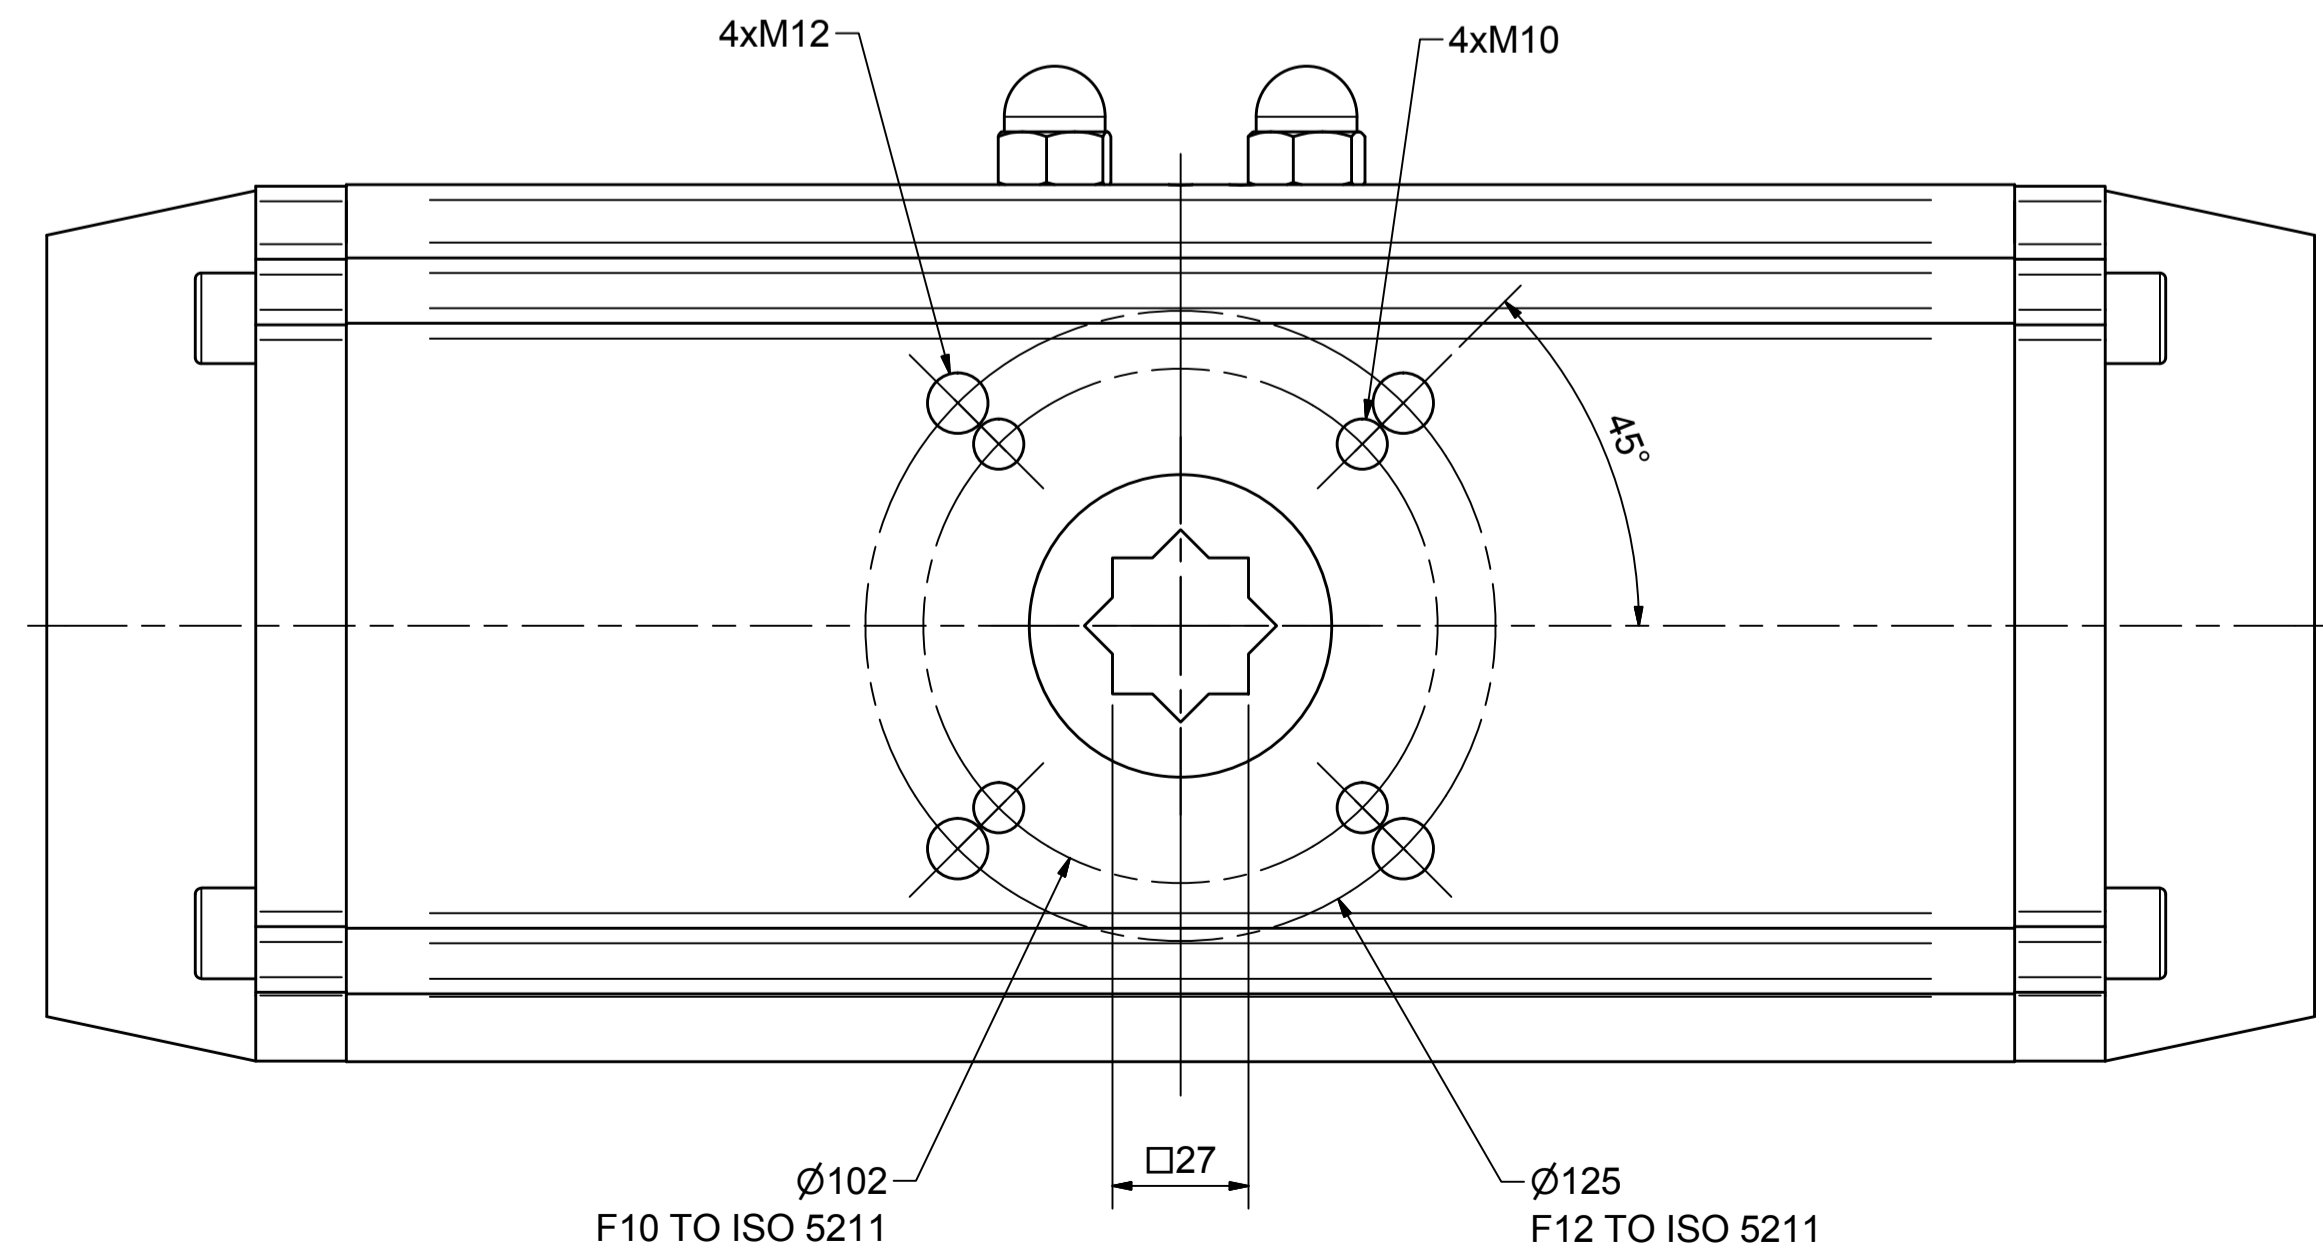

IF IN DOUBT ASK!

DO NOT SCALE PRINT!

DRAWING TO BS 8888

AVS

Actuated Valve Supplies Limited

TITLE CH-C PNEUMATIC ACTUATOR
MODEL C-160
STOCK CODE AVS-C-160-CAD
DIM ARE mm
SCALE 1:1.5

JRM	HMM	SBW	NEW		25.09.17
APPROVED BY	CHECKED BY	DRAWN BY	ISSUE	CHANGE NO.	DATE

AVS-C-160-CAD
DRAWING NUMBER SHEET 1 OF 1