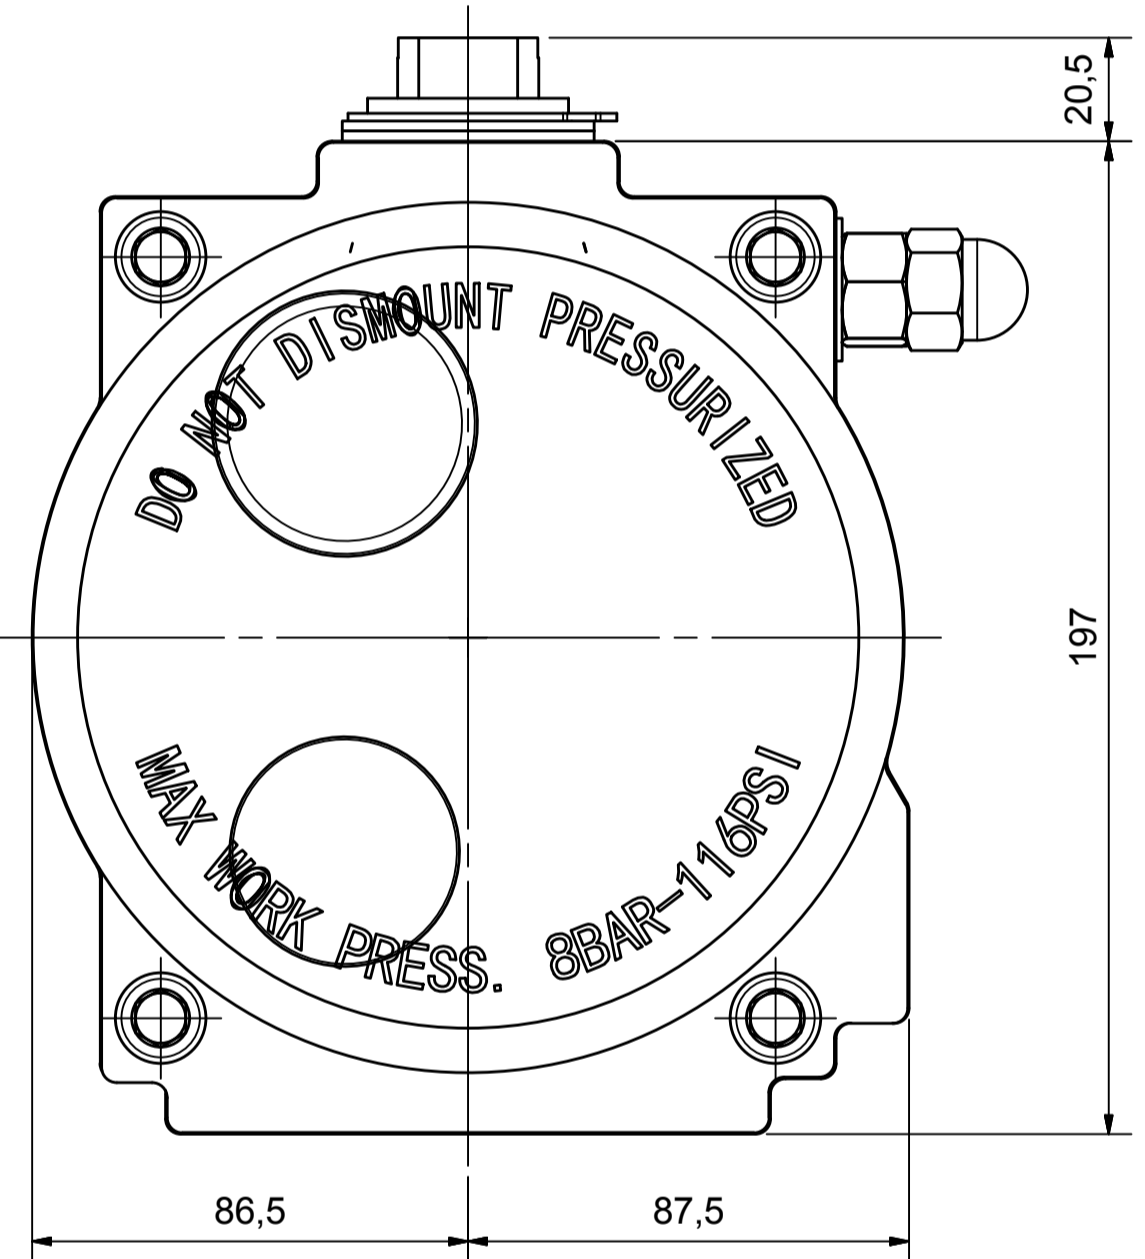

IF IN DOUBT ASK!

DO NOT SCALE PRINT!

DRAWING TO BS 8888

<small>THIS DRAWING IS CONFIDENTIAL AND IS NOT TO BE REPRODUCED WITHOUT THE WRITTEN CONSENT OF Actuated Valve Supplies Limited</small>					
TITLE CH-C PNEUMATIC ACTUATOR MODEL C-160					
STOCK CODE AVS-C-160-CAD				DIM ARE mm	
AVS-C-160-CAD				SCALE 1:1.5	
DRAWING NUMBER AVS-C-160-CAD					
SHEET 1 OF 1				OF 1	