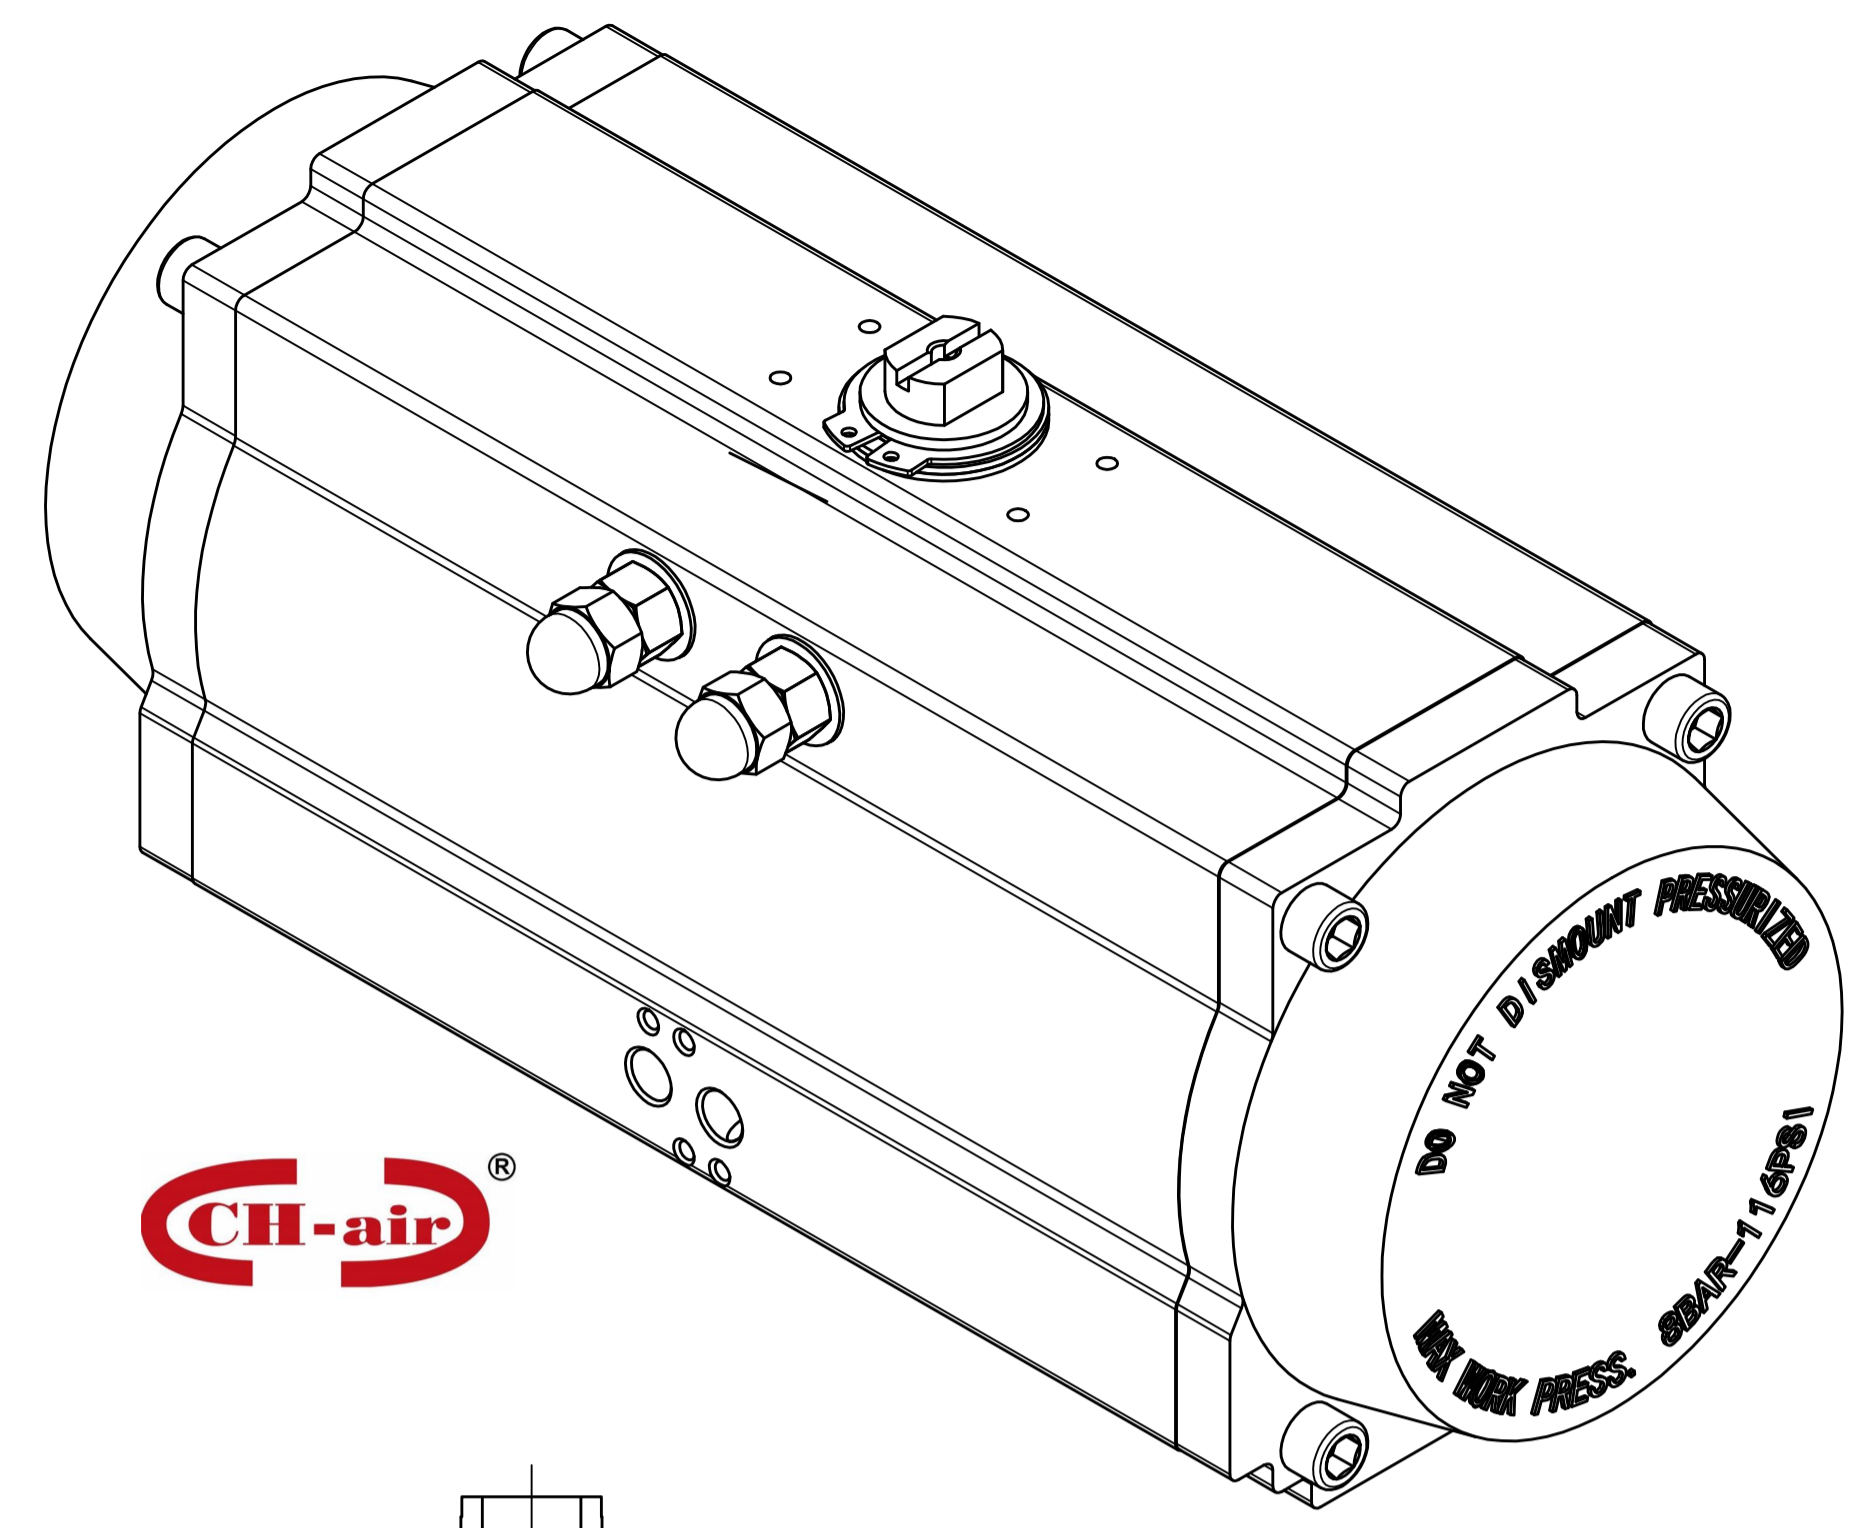

IF IN DOUBT ASK!

DO NOT SCALE PRINT!

DRAWING TO BS 8888

AVS

Actuated Valve Supplies Limited

TITLE CH-C PNEUMATIC ACTUATOR
MODEL C-160
STOCK CODE AVS-C-160-CAD
DIM ARE mm
SCALE 1:1.5

JRM	HMM	SBW	NEW		25.09.17
APPROVED BY	CHECKED BY	DRAWN BY	ISSUE	CHANGE NO.	DATE

AVS-C-160-CAD
DRAWING NUMBER SHEET 1 OF 1