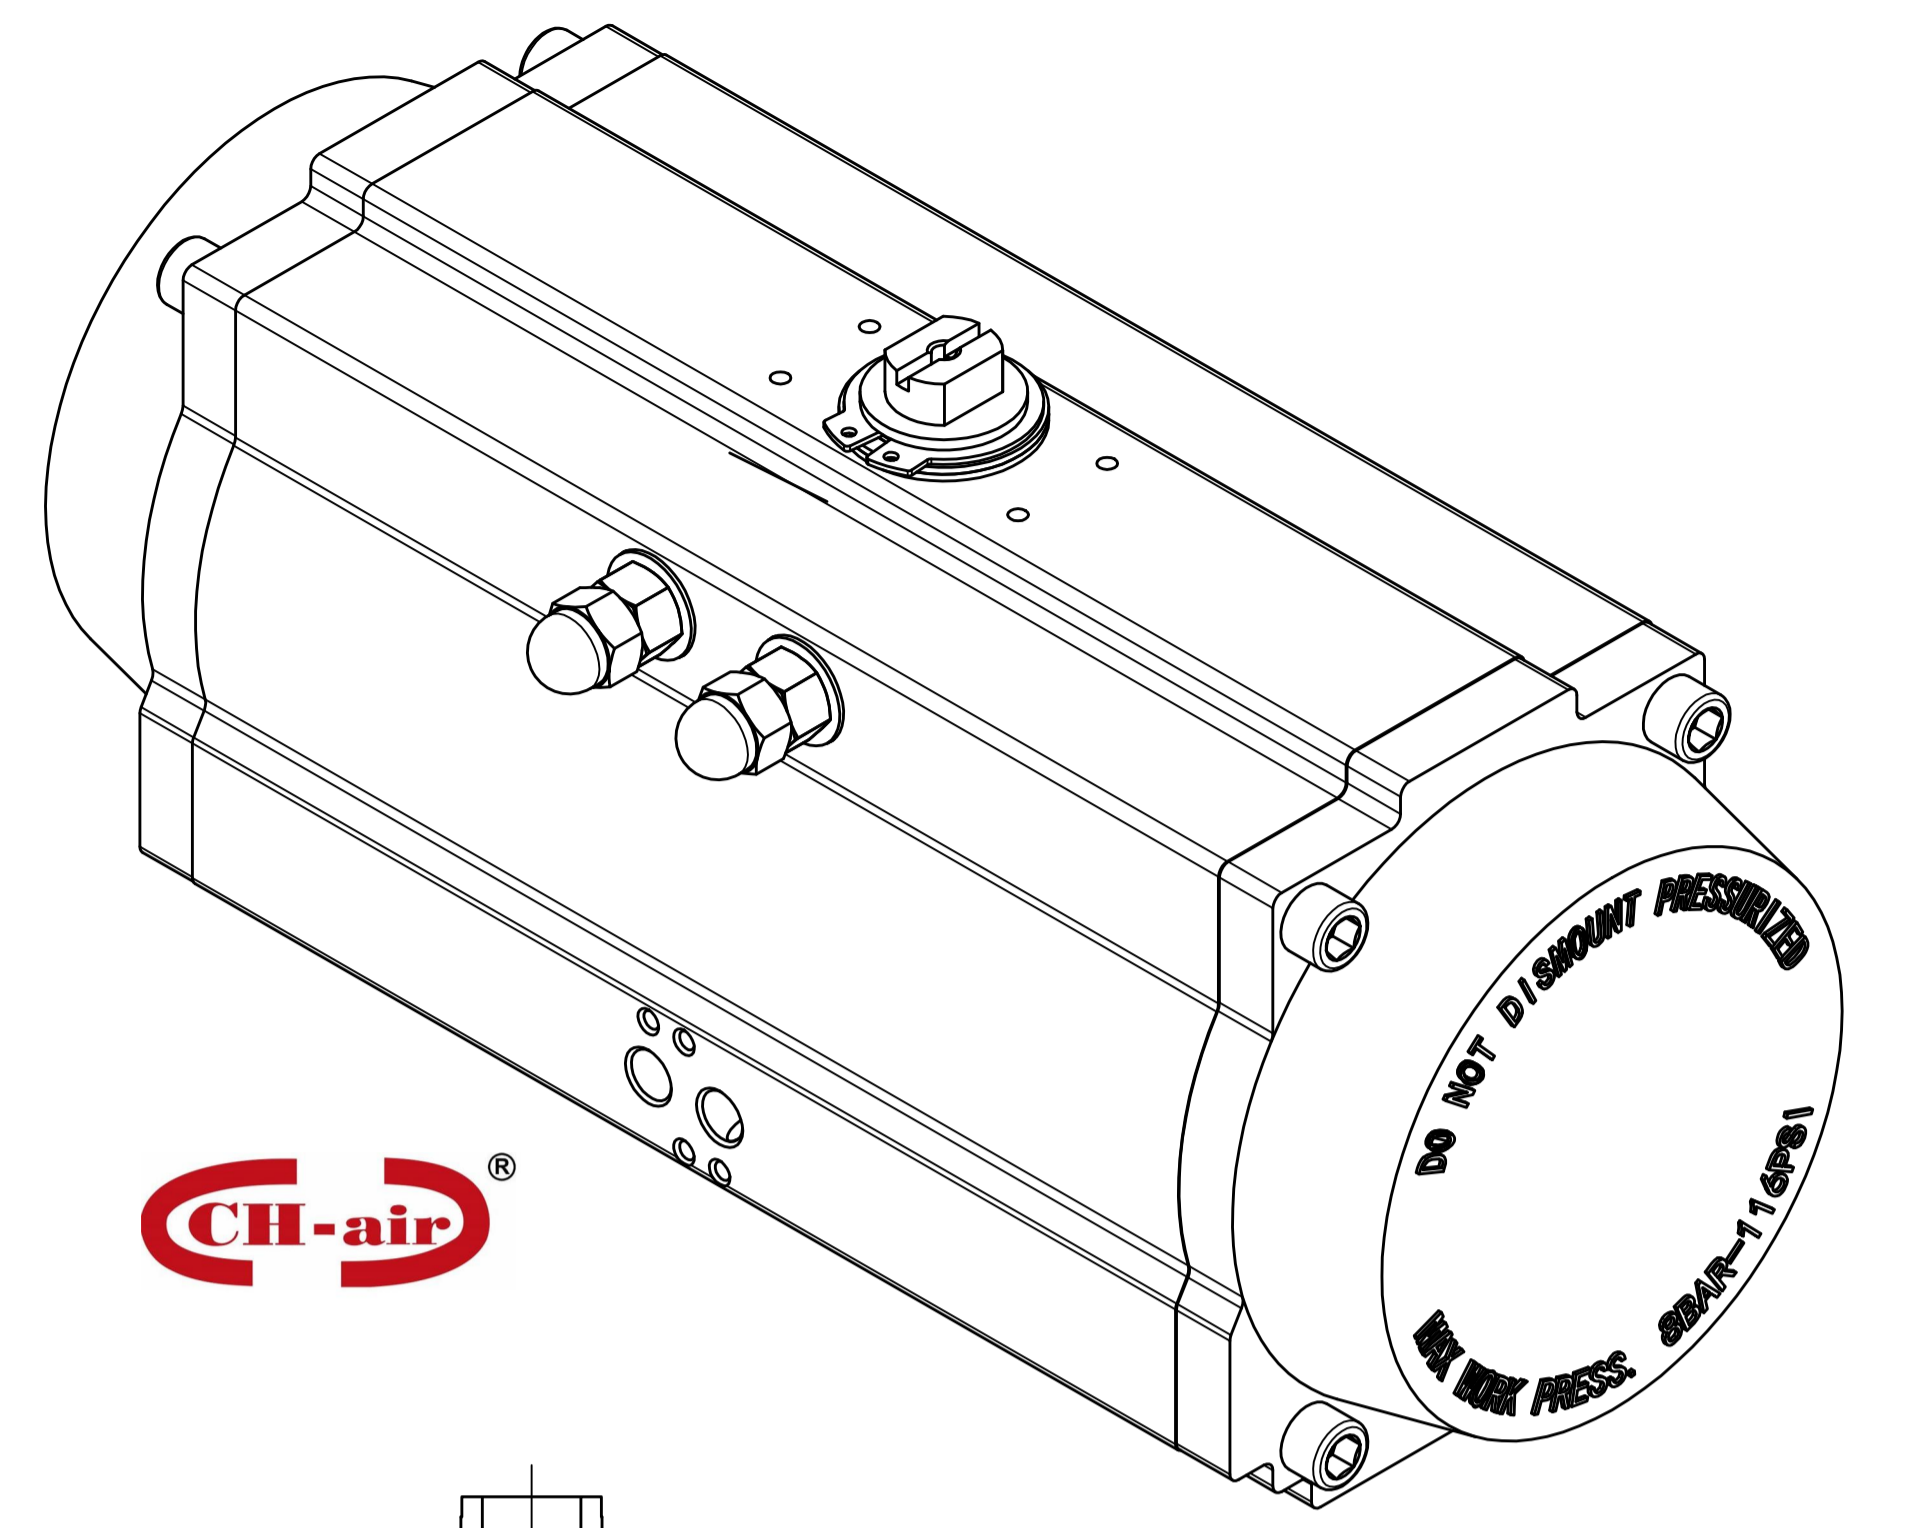

IF IN DOUBT ASK!

DO NOT SCALE PRINT!

DRAWING TO BS 8888

<small>THIS DRAWING IS CONFIDENTIAL AND IS NOT TO BE REPRODUCED WITHOUT THE WRITTEN CONSENT OF Actuated Valve Supplies Limited</small>					
TITLE CH-C PNEUMATIC ACTUATOR MODEL C-160					
STOCK CODE AVS-C-160-CAD				DIM ARE mm	
AVS-C-160-CAD				SCALE 1:1.5	
DRAWING NUMBER AVS-C-160-CAD					
SHEET 1 OF 1				OF 1	