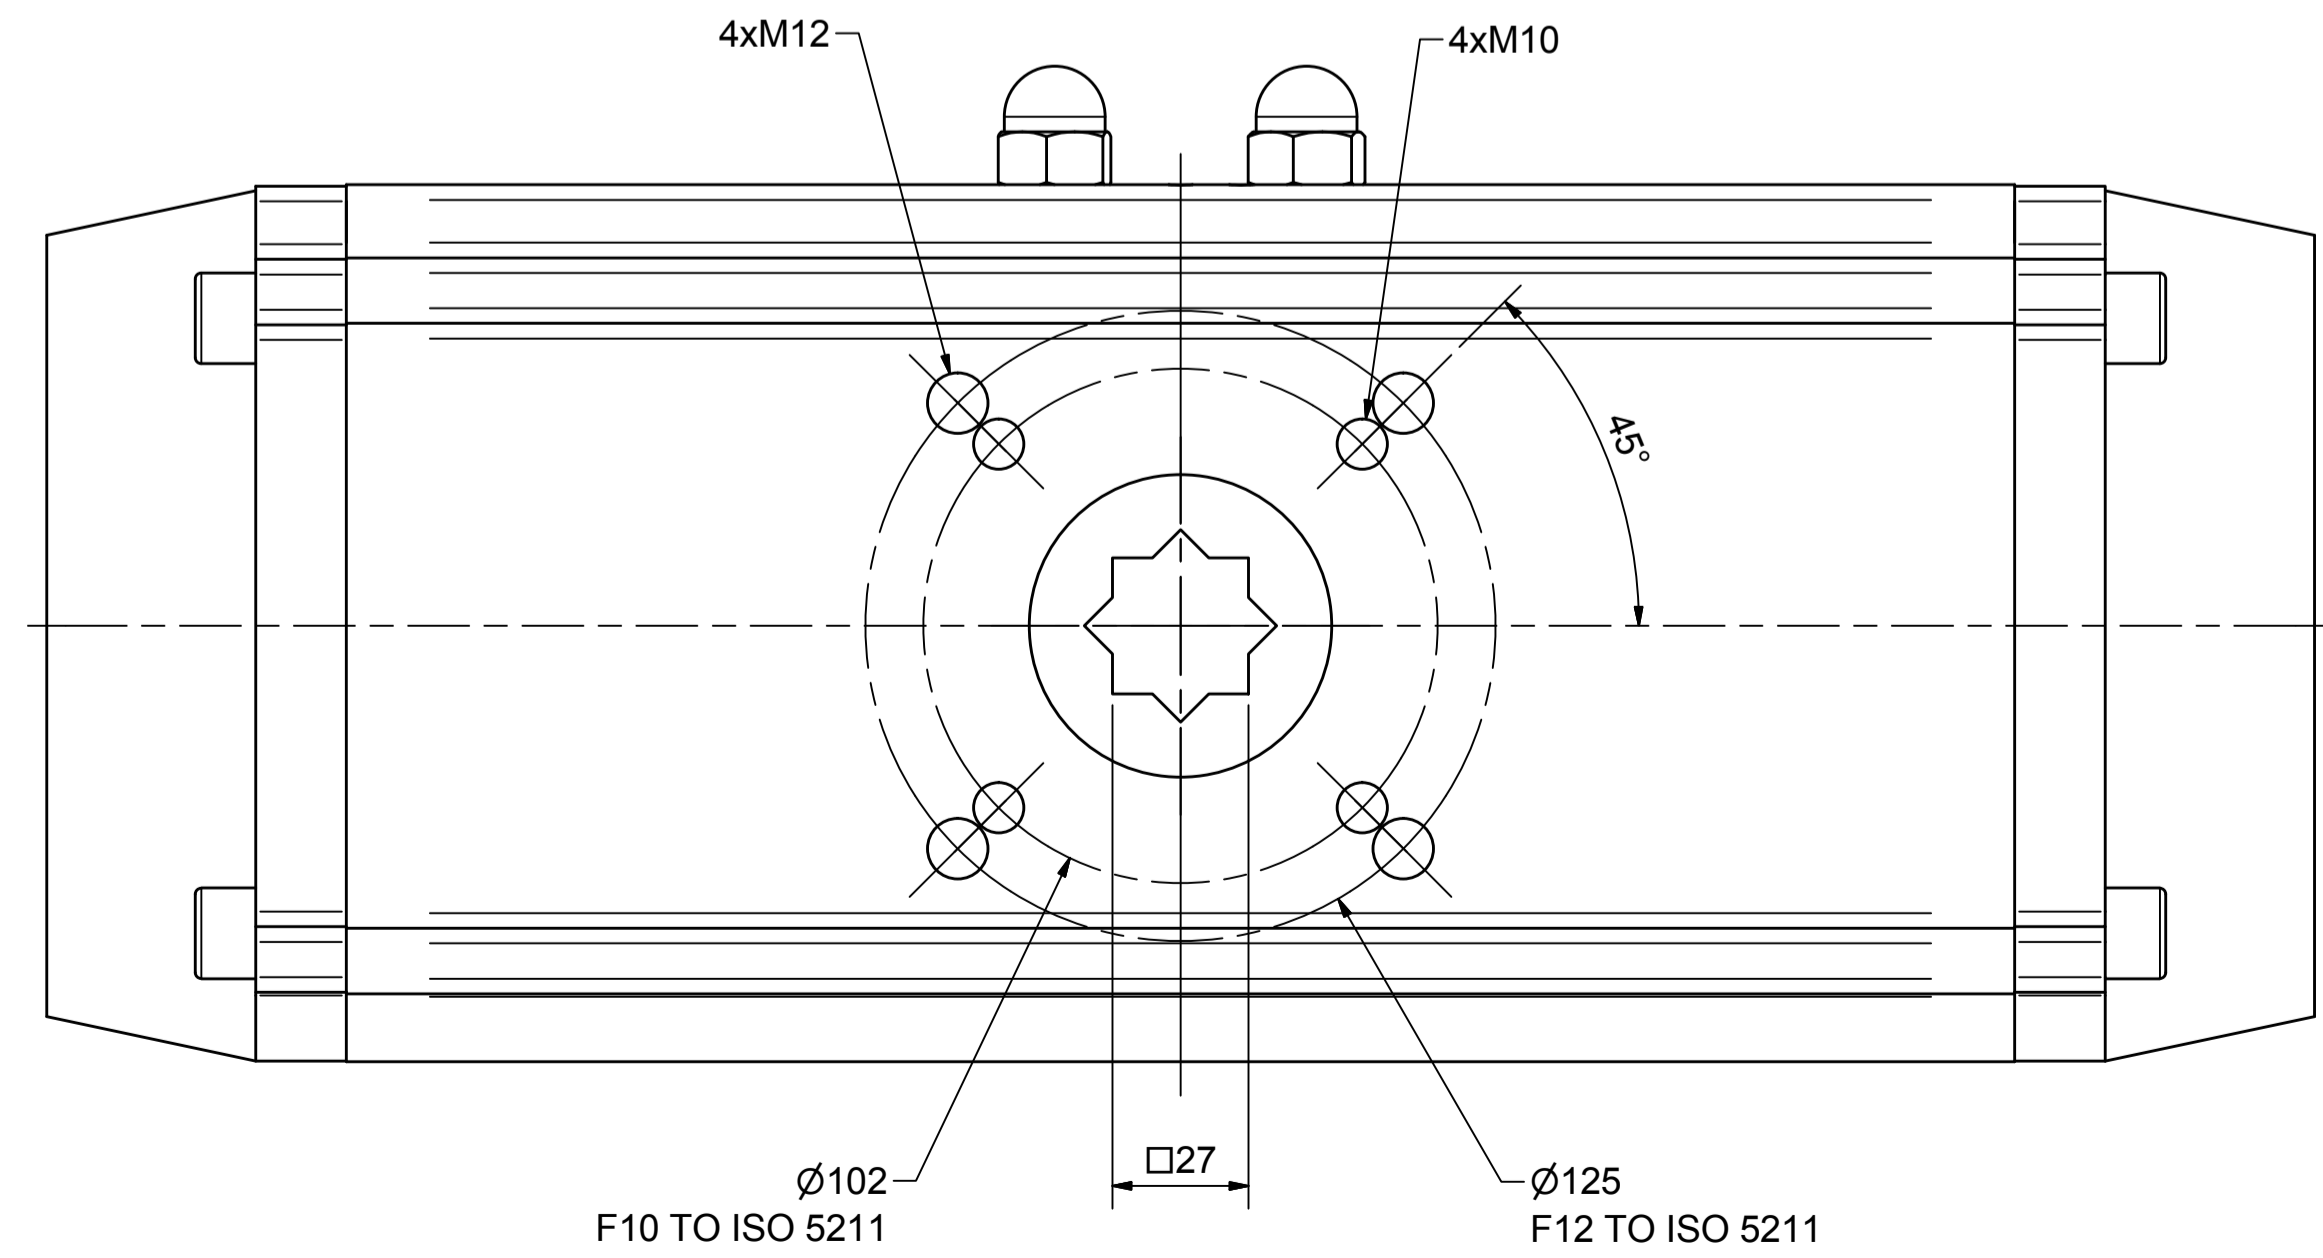

IF IN DOUBT ASK!

DO NOT SCALE PRINT!

DRAWING TO BS 8888

<small>THIS DRAWING IS CONFIDENTIAL AND IS NOT TO BE REPRODUCED WITHOUT THE WRITTEN CONSENT OF Actuated Valve Supplies Limited</small>					
TITLE CH-C PNEUMATIC ACTUATOR MODEL C-160					
STOCK CODE AVS-C-160-CAD				DIM ARE mm	
AVS-C-160-CAD				SCALE 1:1.5	
DRAWING NUMBER AVS-C-160-CAD					
SHEET 1 OF 1				OF 1	