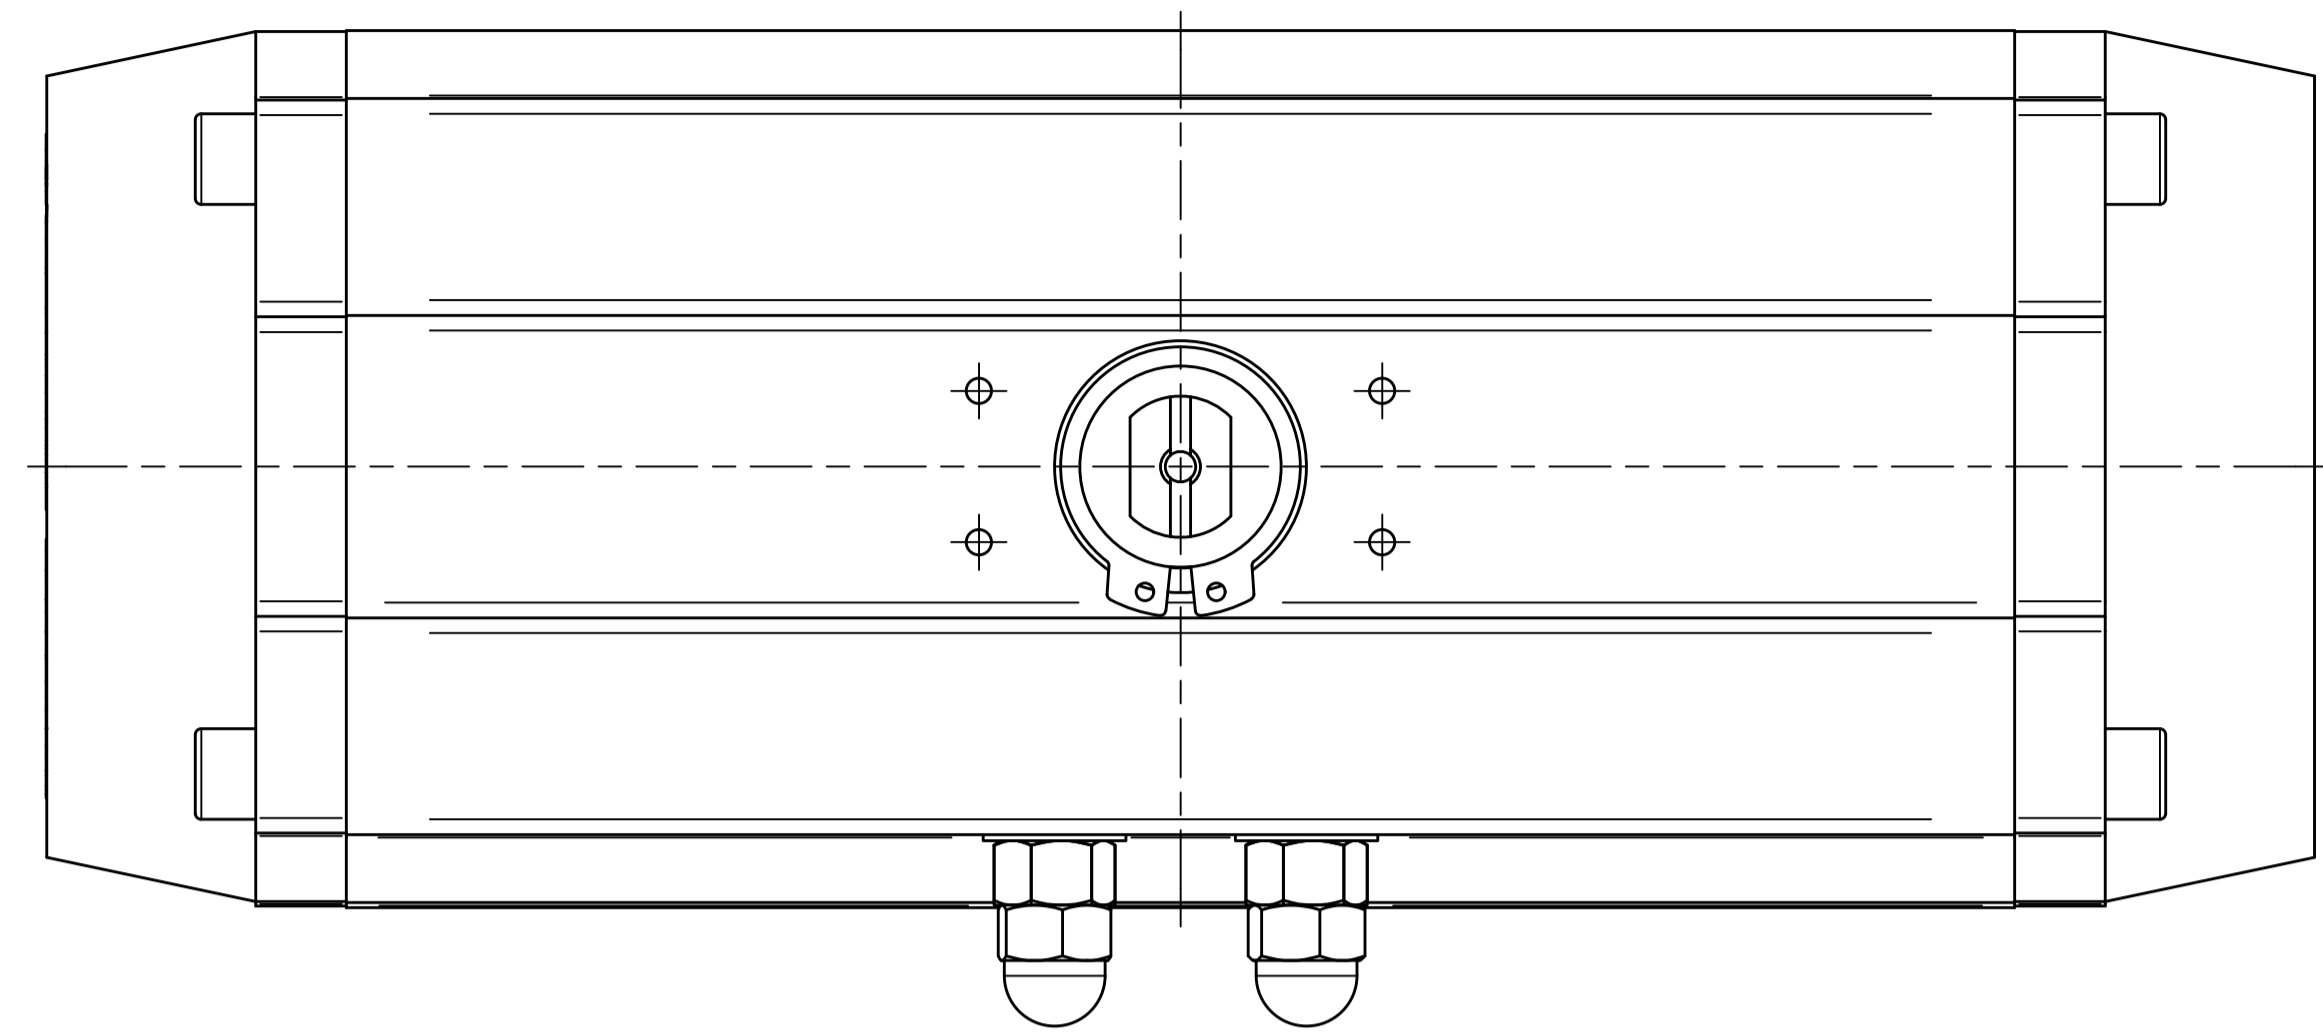

IF IN DOUBT ASK!

DO NOT SCALE PRINT!

DRAWING TO BS 8888

<small>THIS DRAWING IS CONFIDENTIAL AND IS NOT TO BE REPRODUCED WITHOUT THE WRITTEN CONSENT OF Actuated Valve Supplies Limited</small>					
TITLE CH-C PNEUMATIC ACTUATOR MODEL C-160					
STOCK CODE AVS-C-160-CAD				DIM ARE mm	
AVS-C-160-CAD				SCALE 1:1.5	
DRAWING NUMBER AVS-C-160-CAD					
SHEET 1 OF 1				OF 1	