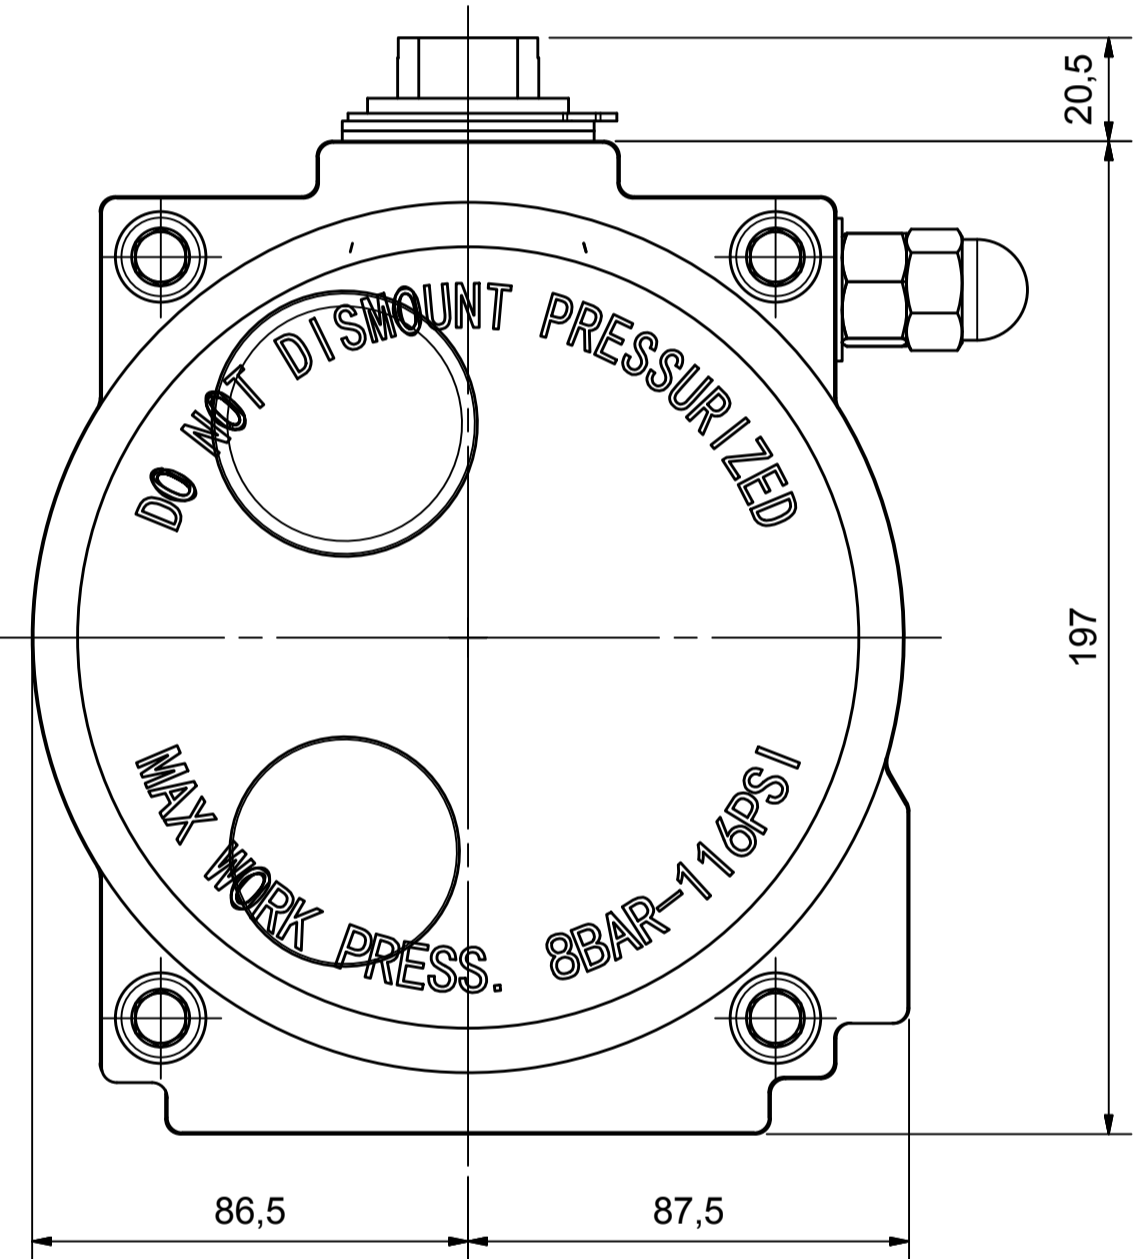

IF IN DOUBT ASK!

DO NOT SCALE PRINT!

DRAWING TO BS 8888

AVS

Actuated Valve Supplies Limited

TITLE CH-C PNEUMATIC ACTUATOR
MODEL C-160
STOCK CODE AVS-C-160-CAD
DIM ARE mm
SCALE 1:1.5

JRM	HMM	SBW	NEW		25.09.17
APPROVED BY	CHECKED BY	DRAWN BY	ISSUE	CHANGE NO.	DATE

AVS-C-160-CAD
DRAWING NUMBER SHEET 1 OF 1