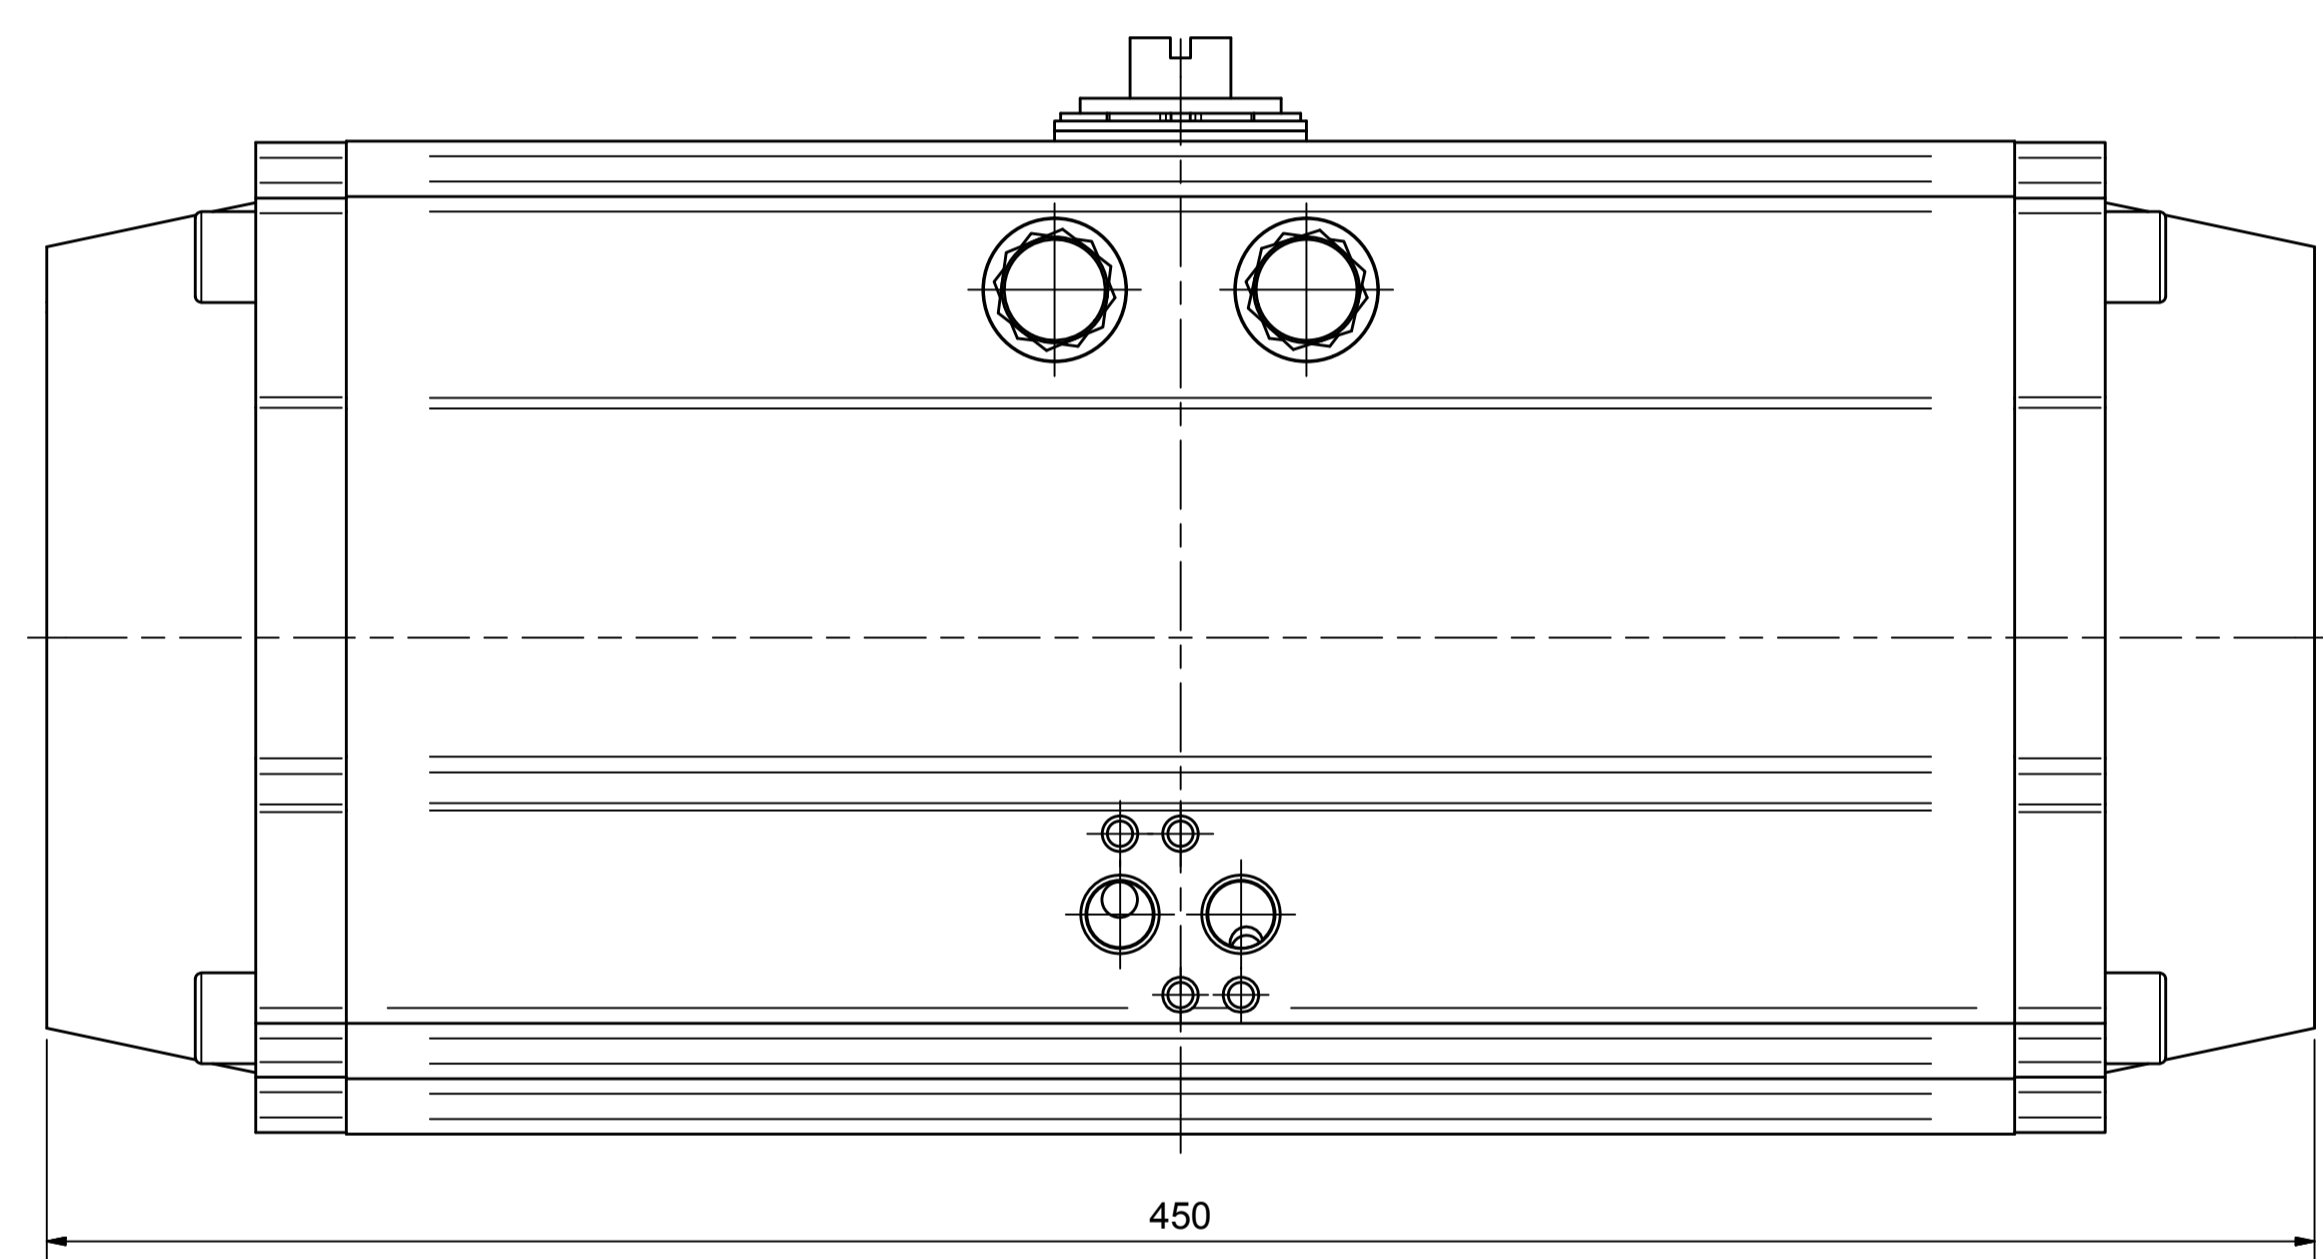

IF IN DOUBT ASK!

DO NOT SCALE PRINT!

DRAWING TO BS 8888

<small>THIS DRAWING IS CONFIDENTIAL AND IS NOT TO BE REPRODUCED WITHOUT THE WRITTEN CONSENT OF Actuated Valve Supplies Limited</small>					
TITLE CH-C PNEUMATIC ACTUATOR MODEL C-160					
STOCK CODE AVS-C-160-CAD				DIM ARE mm	
AVS-C-160-CAD				SCALE 1:1.5	
DRAWING NUMBER AVS-C-160-CAD					
SHEET 1 OF 1				OF 1	