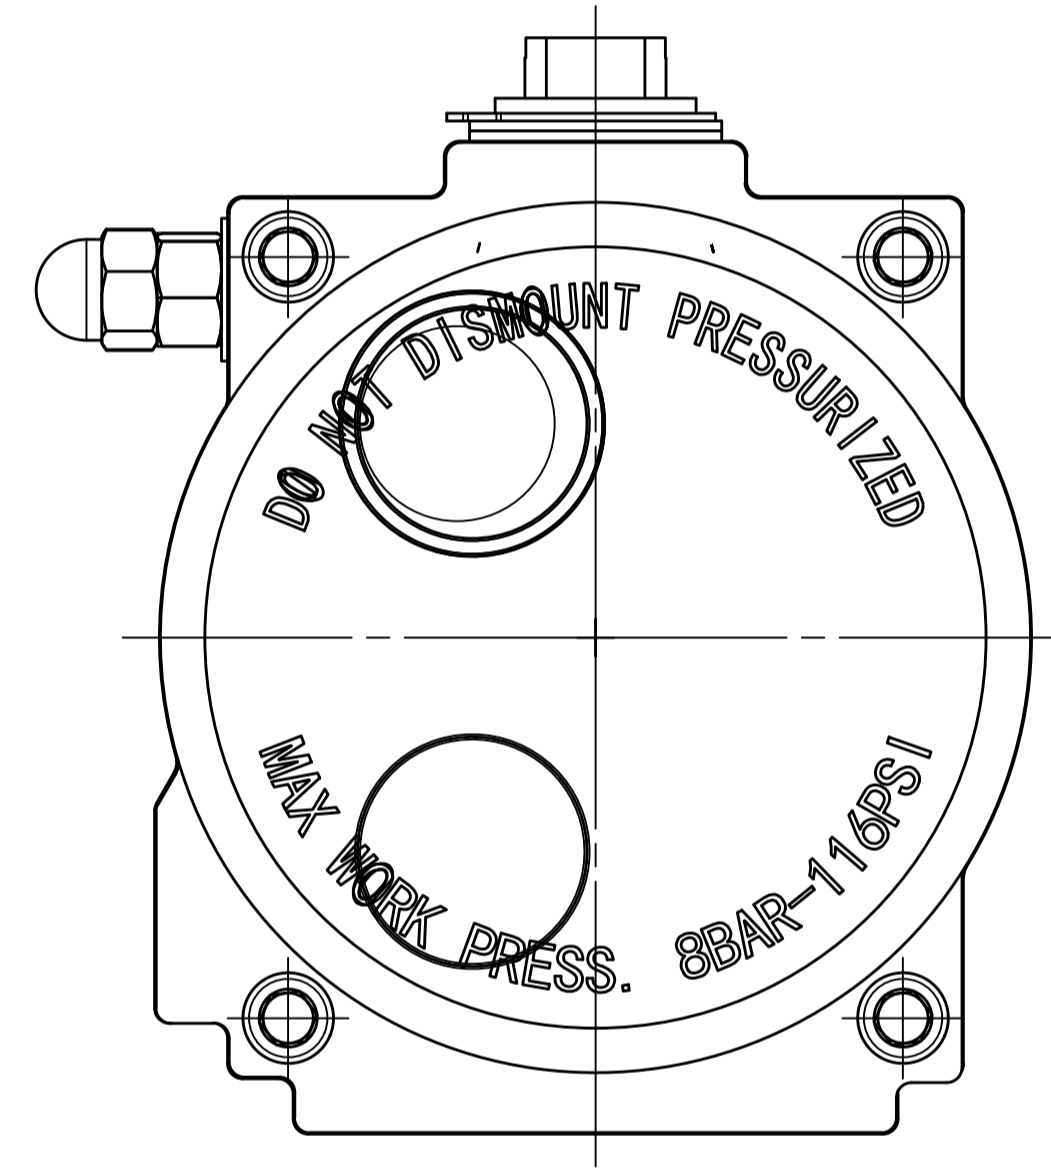

IF IN DOUBT ASK!

DO NOT SCALE PRINT!

DRAWING TO BS 8888

AVS

Actuated Valve Supplies Limited

TITLE CH-C PNEUMATIC ACTUATOR
MODEL C-160
STOCK CODE AVS-C-160-CAD
DIM ARE mm
SCALE 1:1.5

JRM	HMM	SBW	NEW		25.09.17
APPROVED BY	CHECKED BY	DRAWN BY	ISSUE	CHANGE NO.	DATE

AVS-C-160-CAD
DRAWING NUMBER SHEET 1 OF 1