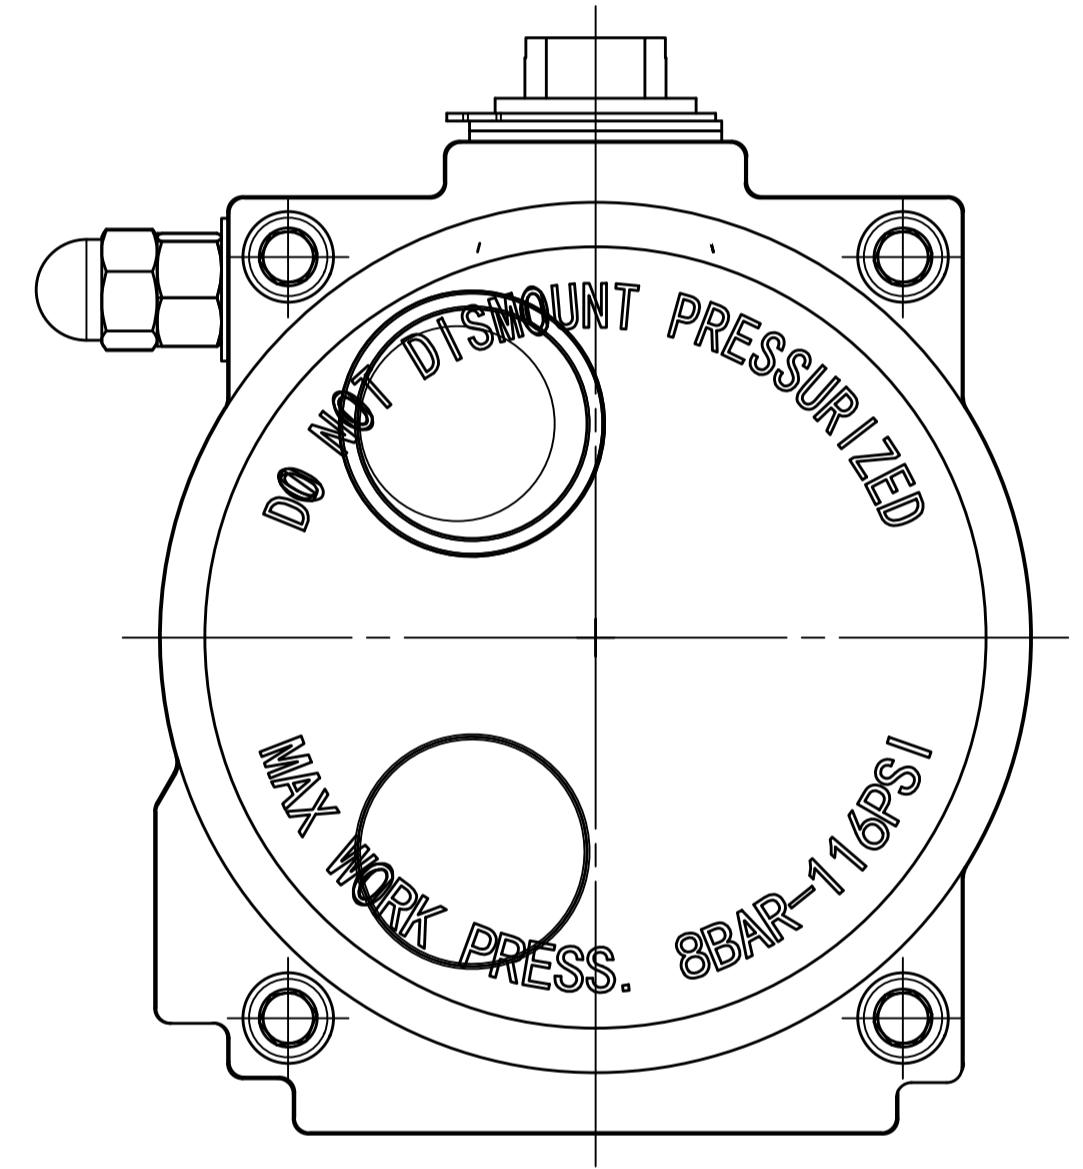

IF IN DOUBT ASK!

DO NOT SCALE PRINT!

DRAWING TO BS 8888

<small>THIS DRAWING IS CONFIDENTIAL AND IS NOT TO BE REPRODUCED WITHOUT THE WRITTEN CONSENT OF Actuated Valve Supplies Limited</small>					
TITLE CH-C PNEUMATIC ACTUATOR MODEL C-160					
STOCK CODE AVS-C-160-CAD				DIM ARE mm	
AVS-C-160-CAD				SCALE 1:1.5	
DRAWING NUMBER AVS-C-160-CAD					
SHEET 1 OF 1				OF 1	