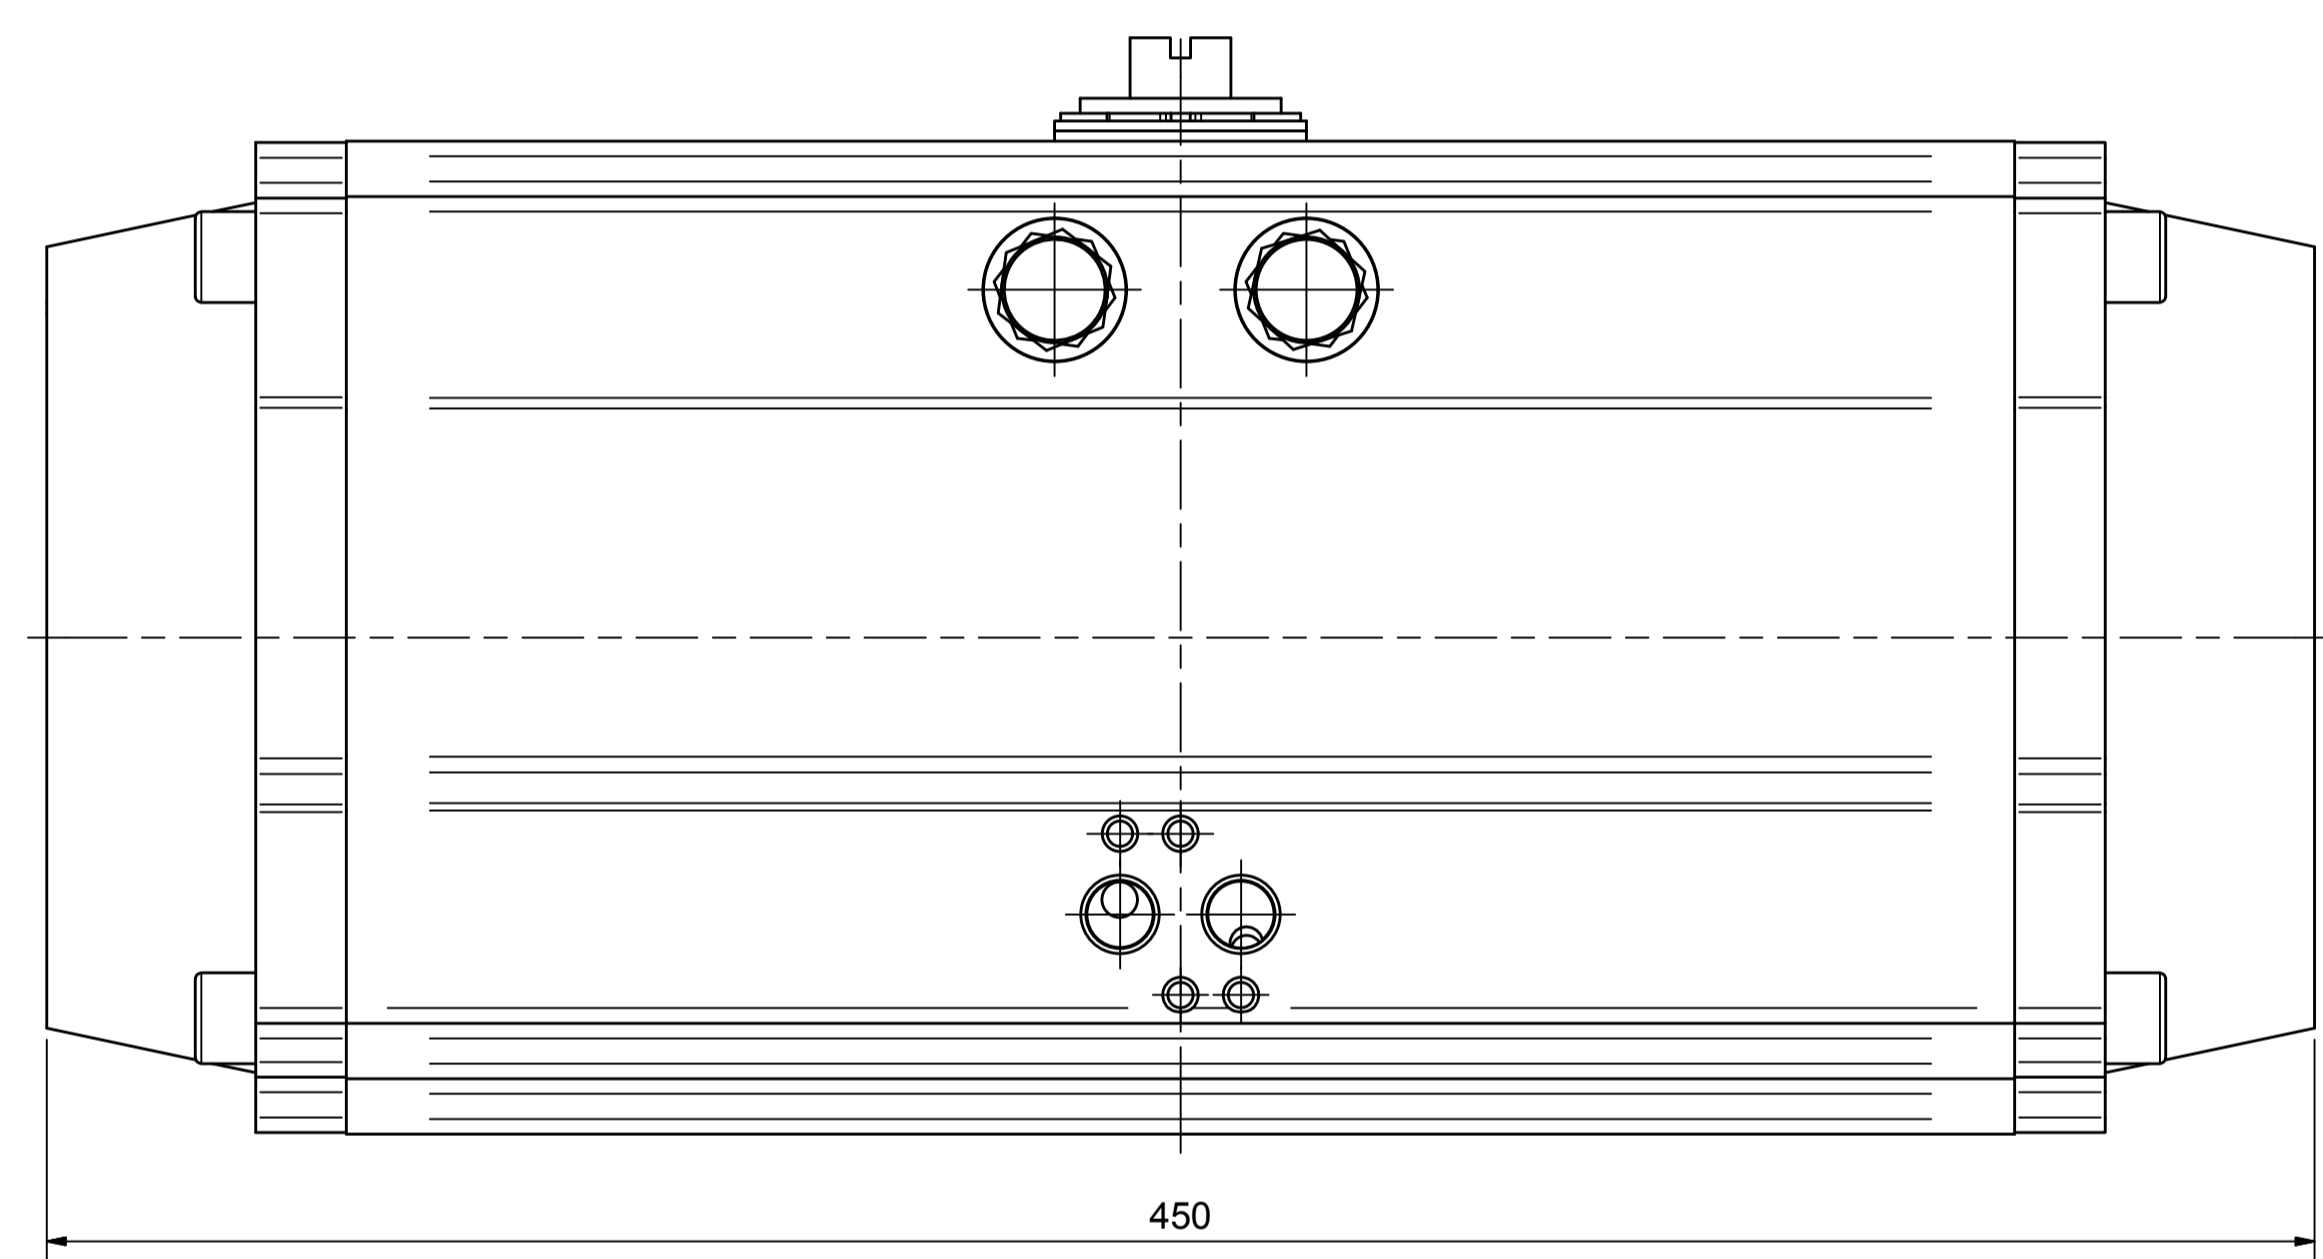

IF IN DOUBT ASK!

DO NOT SCALE PRINT!

DRAWING TO BS 8888

AVS

Actuated Valve Supplies Limited

TITLE CH-C PNEUMATIC ACTUATOR
MODEL C-160
STOCK CODE AVS-C-160-CAD
DIM ARE mm
SCALE 1:1.5

JRM	HMM	SBW	NEW		25.09.17
APPROVED BY	CHECKED BY	DRAWN BY	ISSUE	CHANGE NO.	DATE

AVS-C-160-CAD
DRAWING NUMBER SHEET 1 OF 1