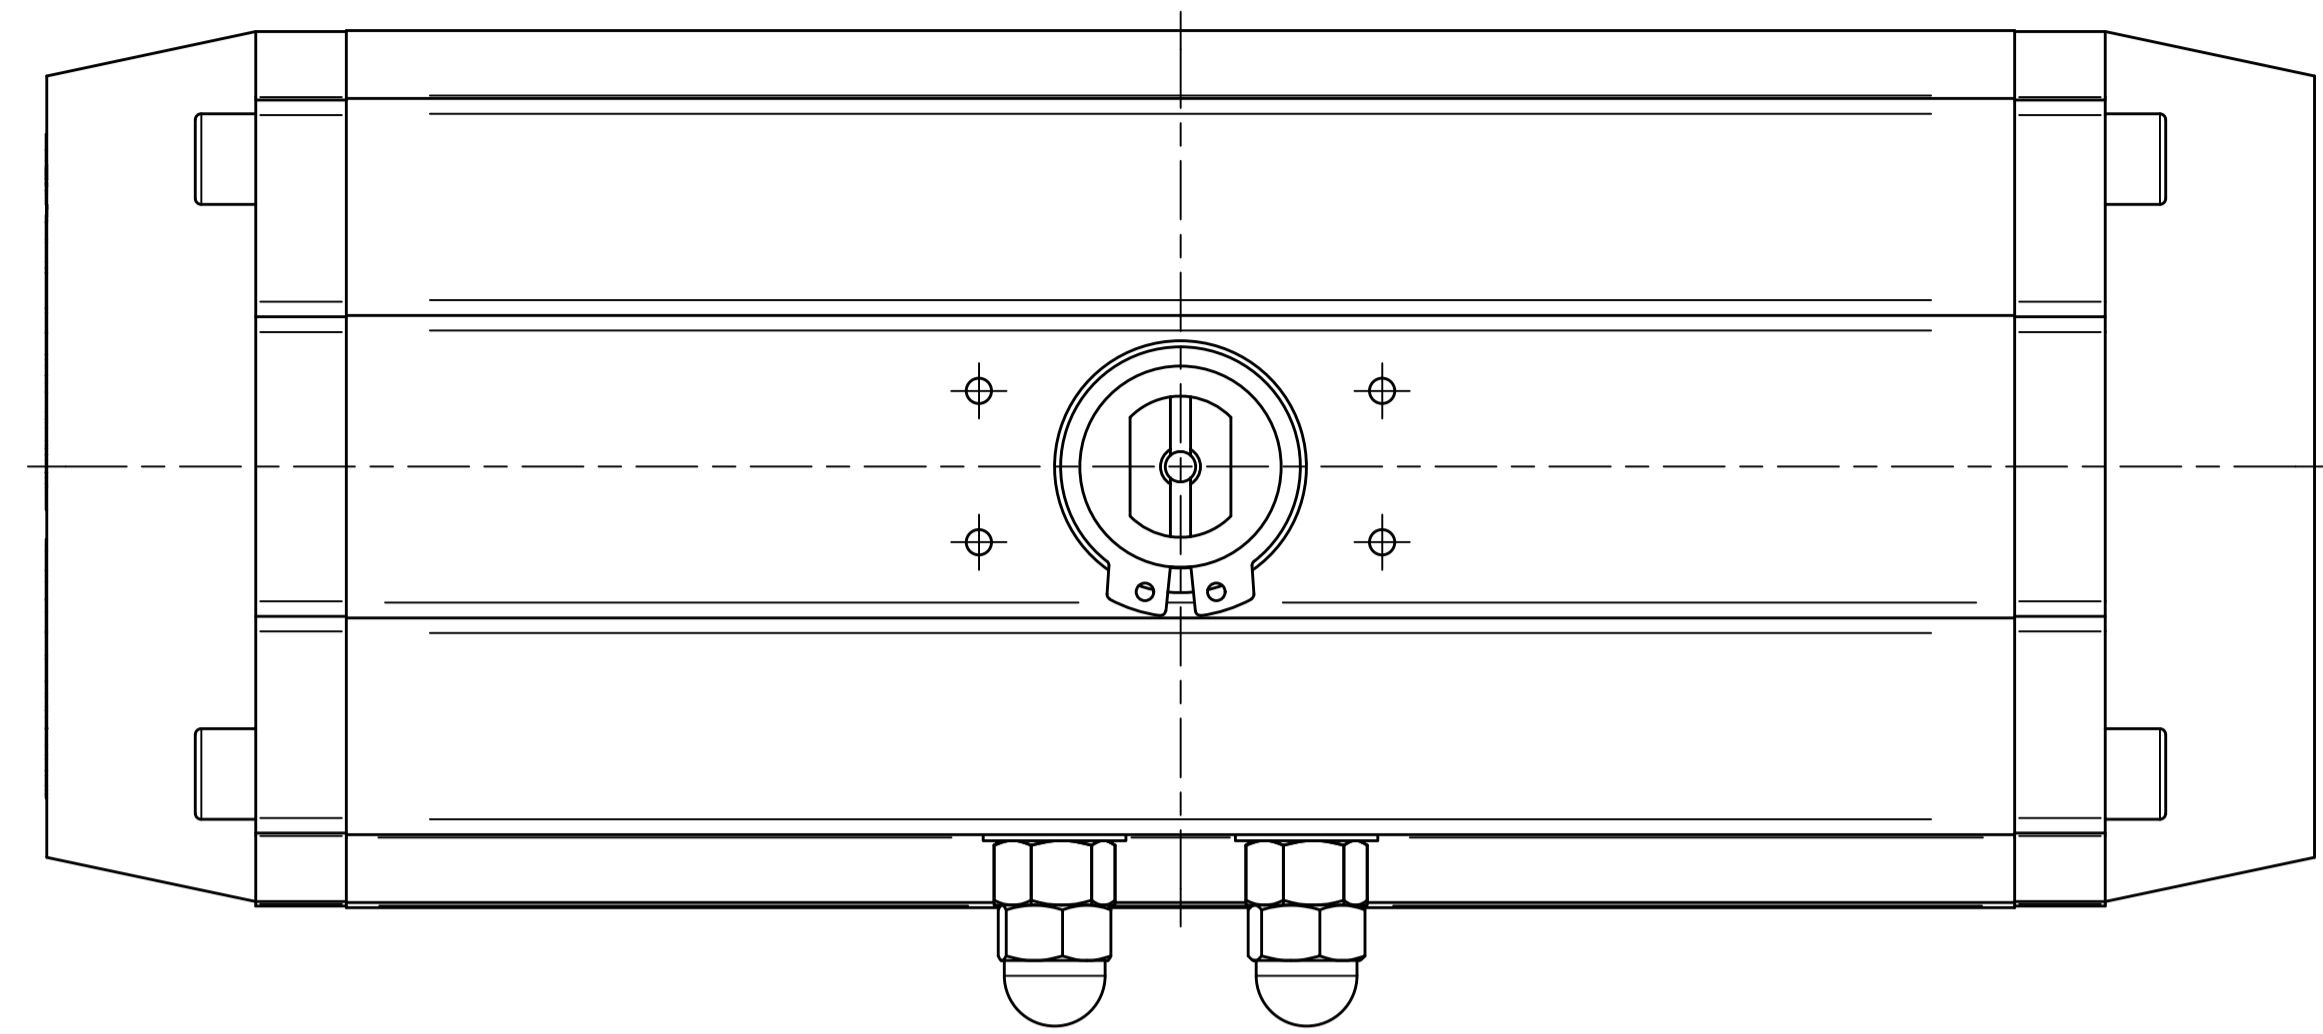

IF IN DOUBT ASK!

DO NOT SCALE PRINT!

DRAWING TO BS 8888

AVS

Actuated Valve Supplies Limited

TITLE CH-C PNEUMATIC ACTUATOR
MODEL C-160
STOCK CODE AVS-C-160-CAD
DIM ARE mm
SCALE 1:1.5

JRM	HMM	SBW	NEW		25.09.17
APPROVED BY	CHECKED BY	DRAWN BY	ISSUE	CHANGE NO.	DATE

AVS-C-160-CAD
DRAWING NUMBER SHEET 1 OF 1