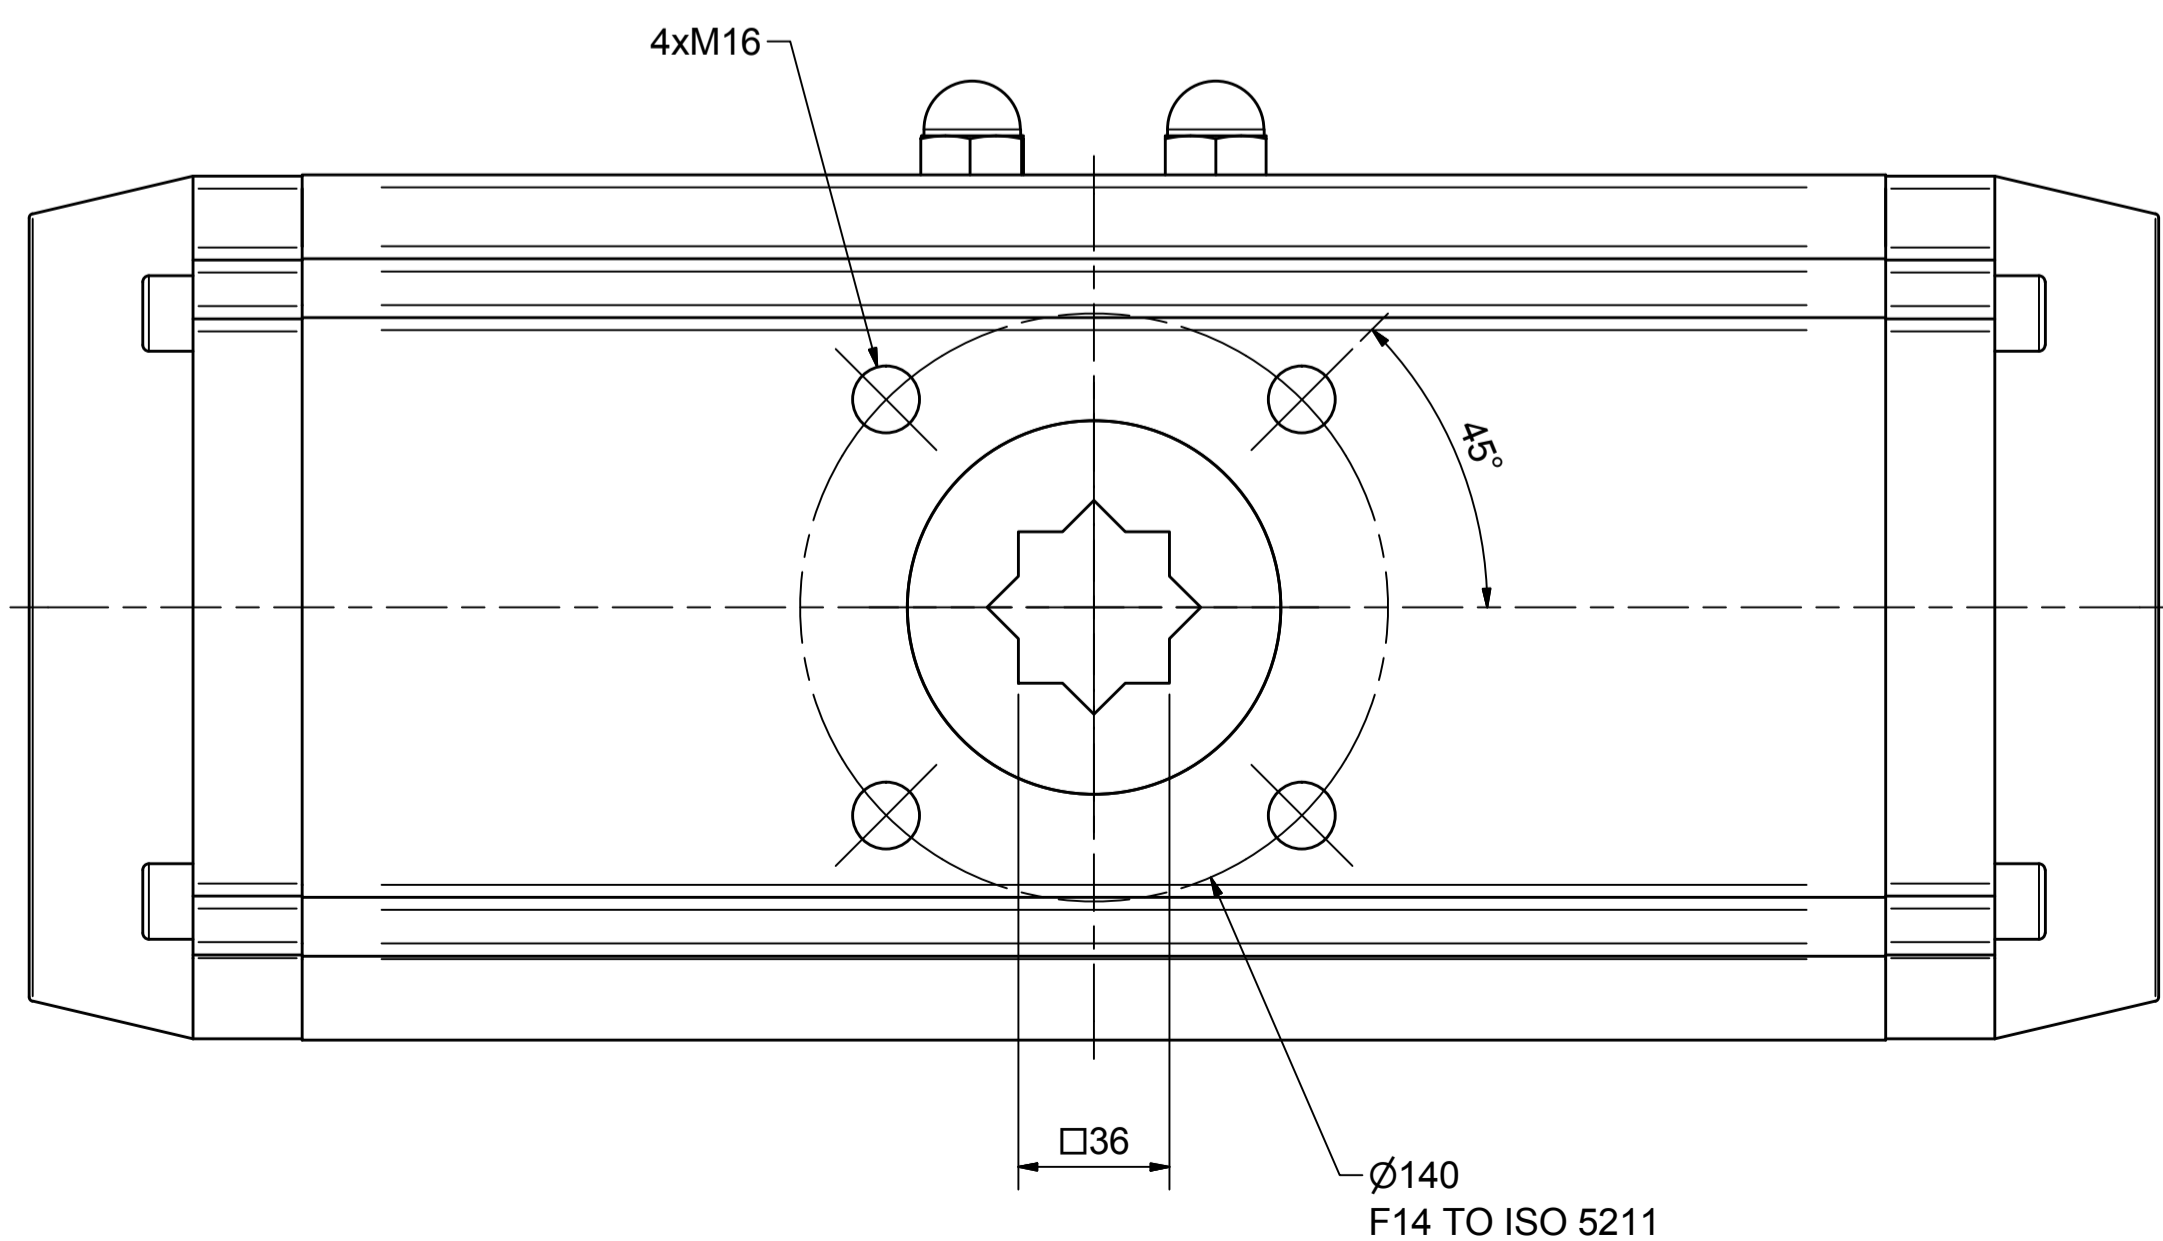

IF IN DOUBT ASK!

DO NOT SCALE PRINT!

DRAWING TO BS 8888

Note:
Standard colours:
Body: Silver Grey
Ends: Black

Actuated Valve Supplies Limited

TITLE CH-C PNEUMATIC ACTUATOR
MODEL C-190
STOCK CODE AVS-C-190-CAD
DIM ARE mm
SCALE 1:1.8