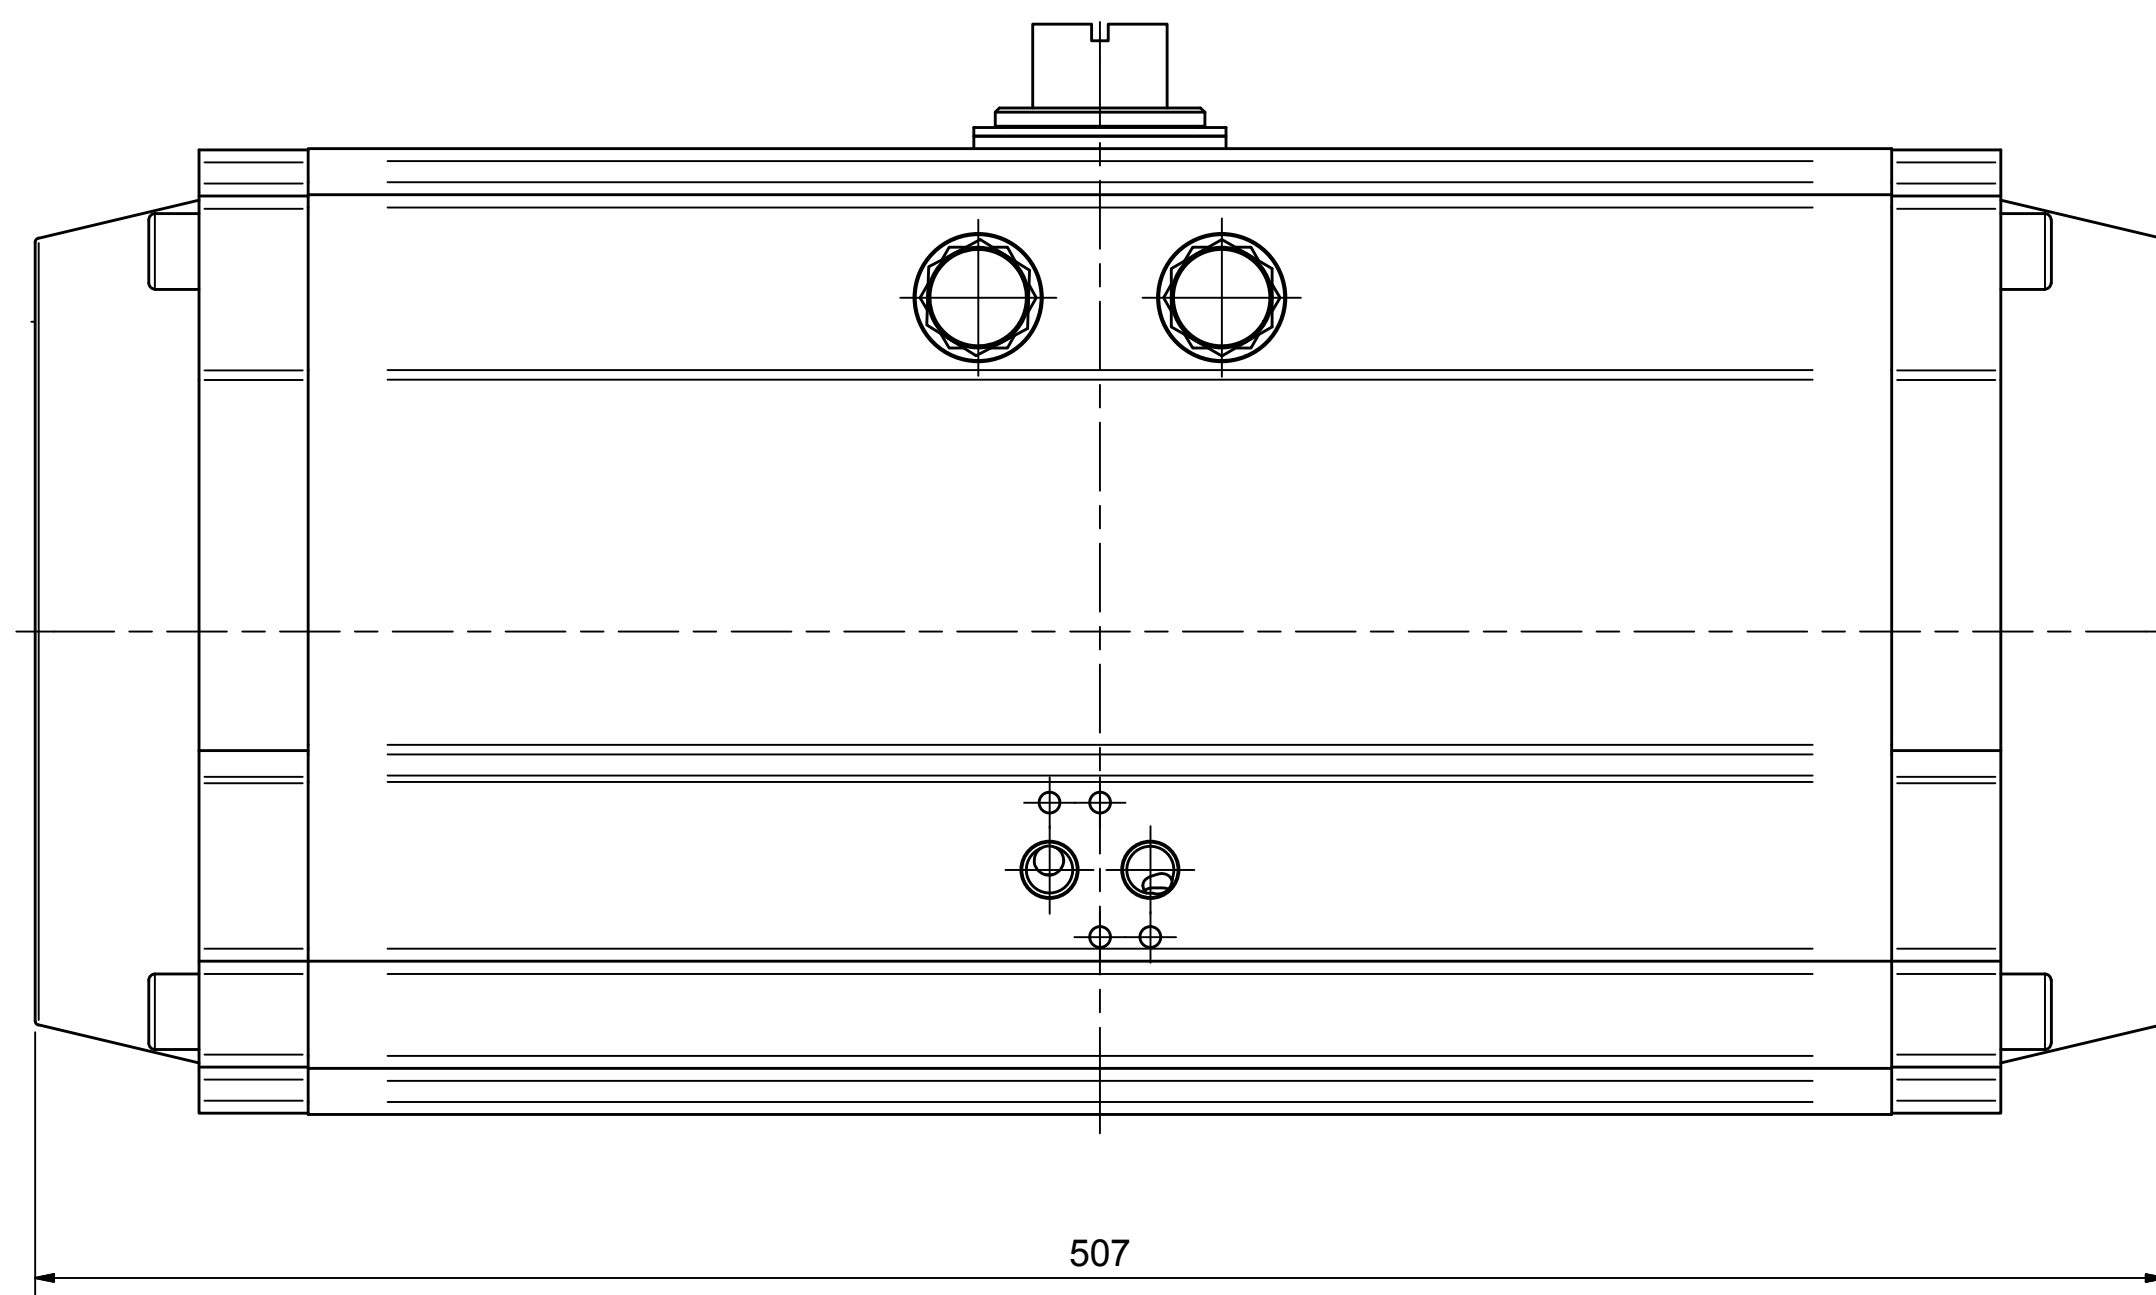

IF IN DOUBT ASK!

DO NOT SCALE PRINT!

DRAWING TO BS 8888

Note:
Standard colours:
Body: Silver Grey
Ends: Black

THIS DRAWING IS CONFIDENTIAL AND IS NOT TO BE REPRODUCED WITHOUT THE WRITTEN CONSENT OF Actuated Valve Supplies Limited

TITLE		CH-C PNEUMATIC ACTUATOR	
MODEL		C-190	
STOCK CODE		AVS-C-190-CAD	
DIM ARE		mm	
SCALE		1:1.8	
DRAWING NUMBER		AVS-C-190-CAD	
SHEET		1 OF 1	

JRM	HMM	SBW	NEW		25.09.17
APPROVED BY	CHECKED BY	DRAWN BY	ISSUE	CHANGE NO.	DATE