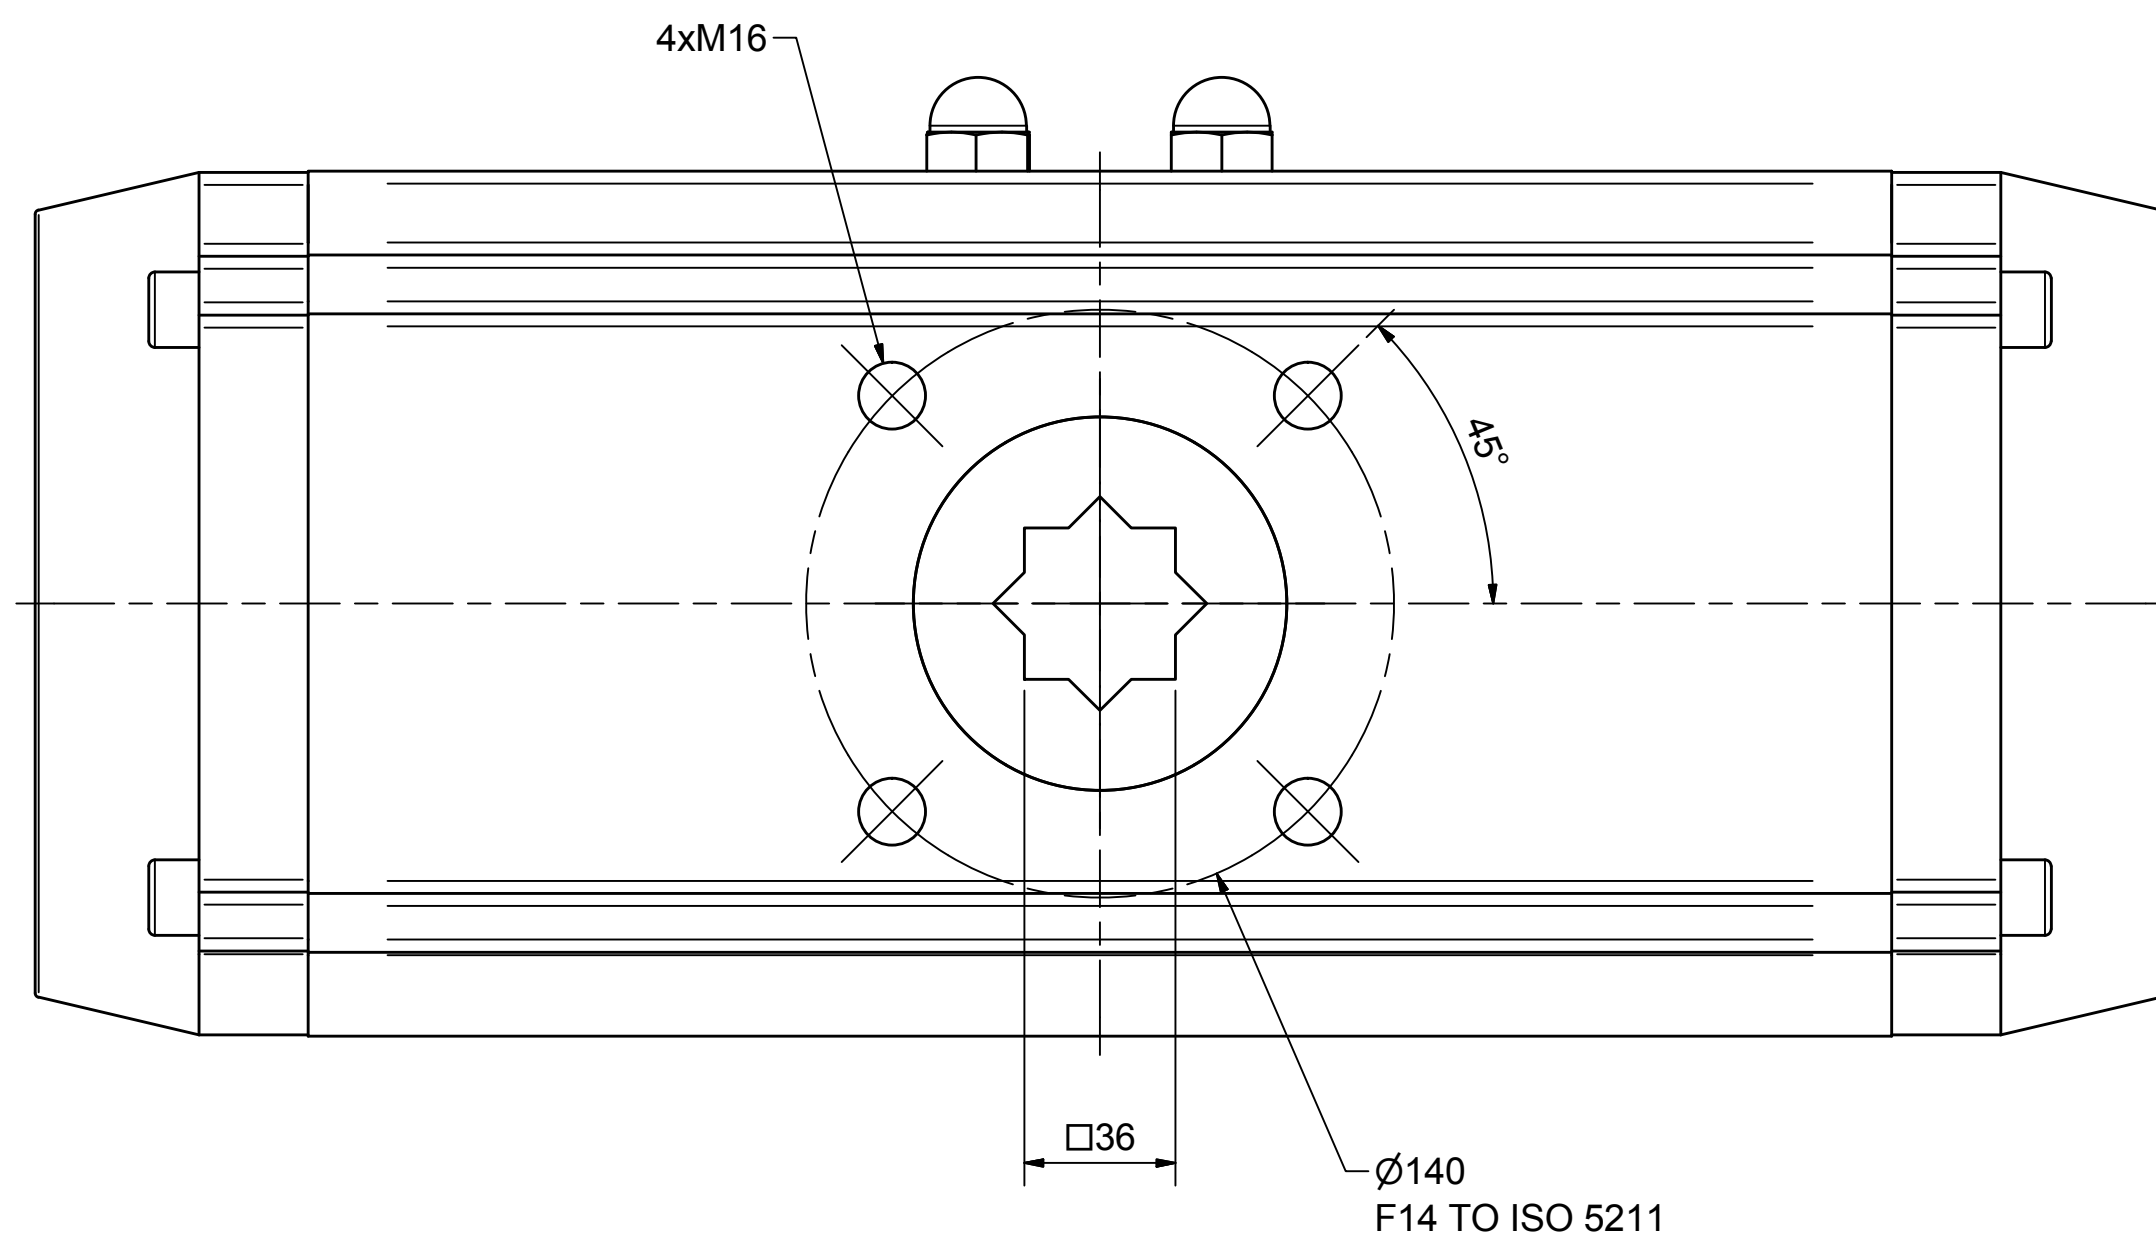

IF IN DOUBT ASK!

DO NOT SCALE PRINT!

DRAWING TO BS 8888

Note:
Standard colours:
Body: Silver Grey
Ends: Black

THIS DRAWING IS CONFIDENTIAL AND IS NOT TO BE REPRODUCED WITHOUT THE WRITTEN CONSENT OF Actuated Valve Supplies Limited

TITLE		CH-C PNEUMATIC ACTUATOR	
MODEL		C-190	
STOCK CODE		AVS-C-190-CAD	
DIM ARE		mm	
SCALE		1:1.8	
DRAWING NUMBER		AVS-C-190-CAD	
SHEET		1 OF 1	

JRM	HMM	SBW	NEW		25.09.17
APPROVED BY	CHECKED BY	DRAWN BY	ISSUE	CHANGE NO.	DATE