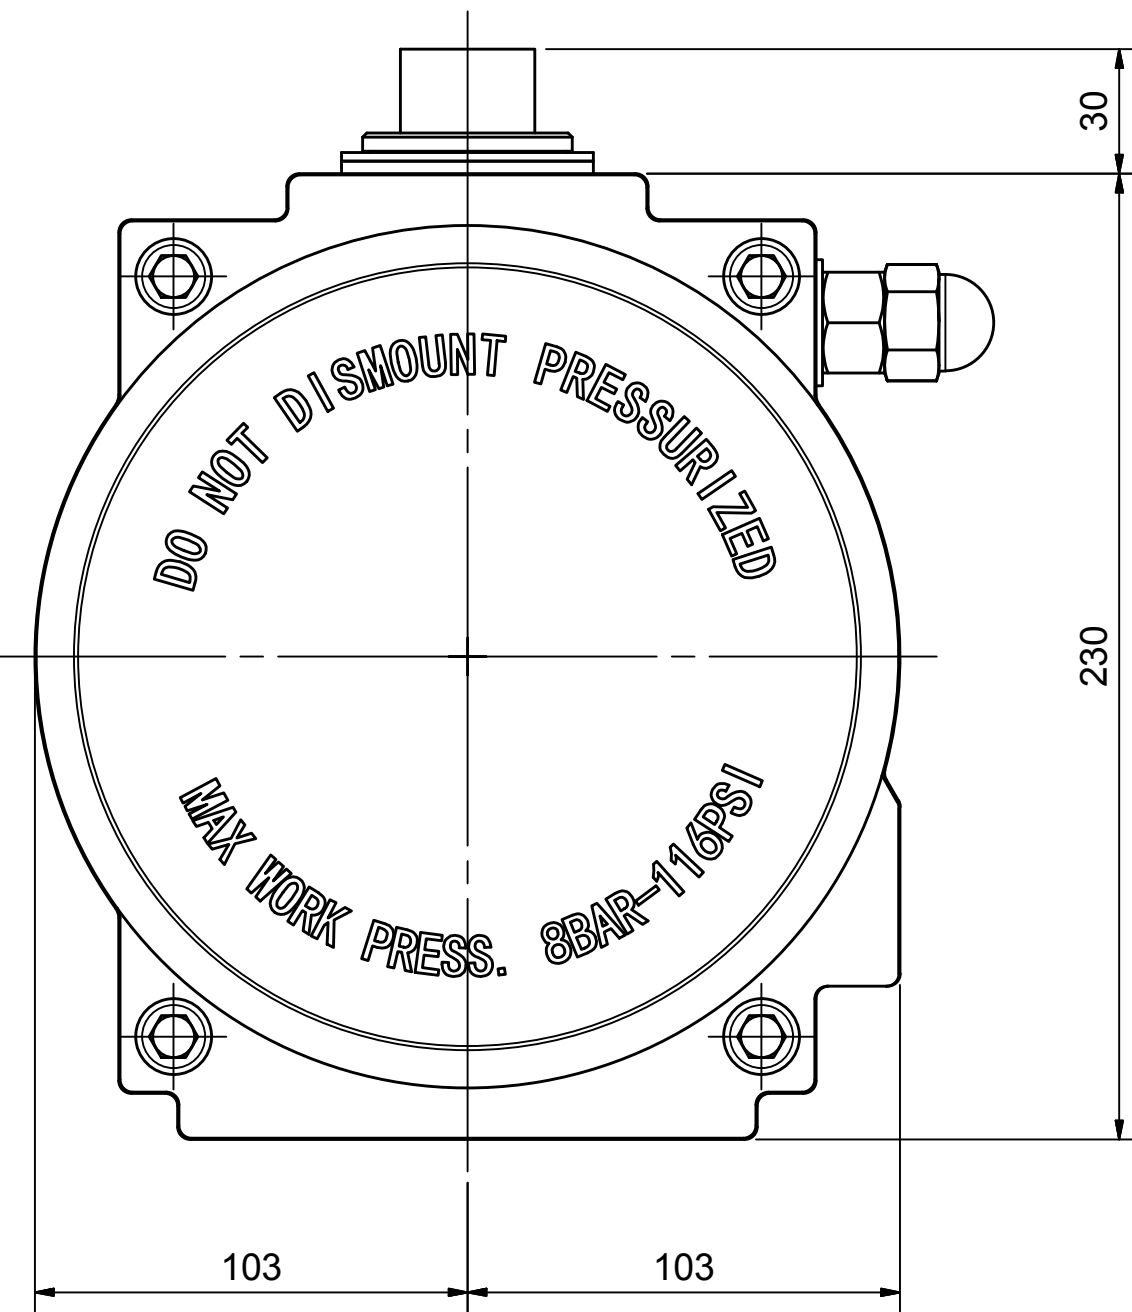

IF IN DOUBT ASK!

DO NOT SCALE PRINT!

DRAWING TO BS 8888

Note:
Standard colours:
Body: Silver Grey
Ends: Black

THIS DRAWING IS CONFIDENTIAL AND IS NOT TO BE REPRODUCED WITHOUT THE WRITTEN CONSENT OF Actuated Valve Supplies Limited

TITLE		CH-C PNEUMATIC ACTUATOR	
MODEL		C-190	
STOCK CODE		AVS-C-190-CAD	
DIM ARE		mm	
SCALE		1:1.8	
DRAWING NUMBER		AVS-C-190-CAD	
SHEET		1 OF 1	

JRM	HMM	SBW	NEW		25.09.17
APPROVED BY	CHECKED BY	DRAWN BY	ISSUE	CHANGE NO.	DATE