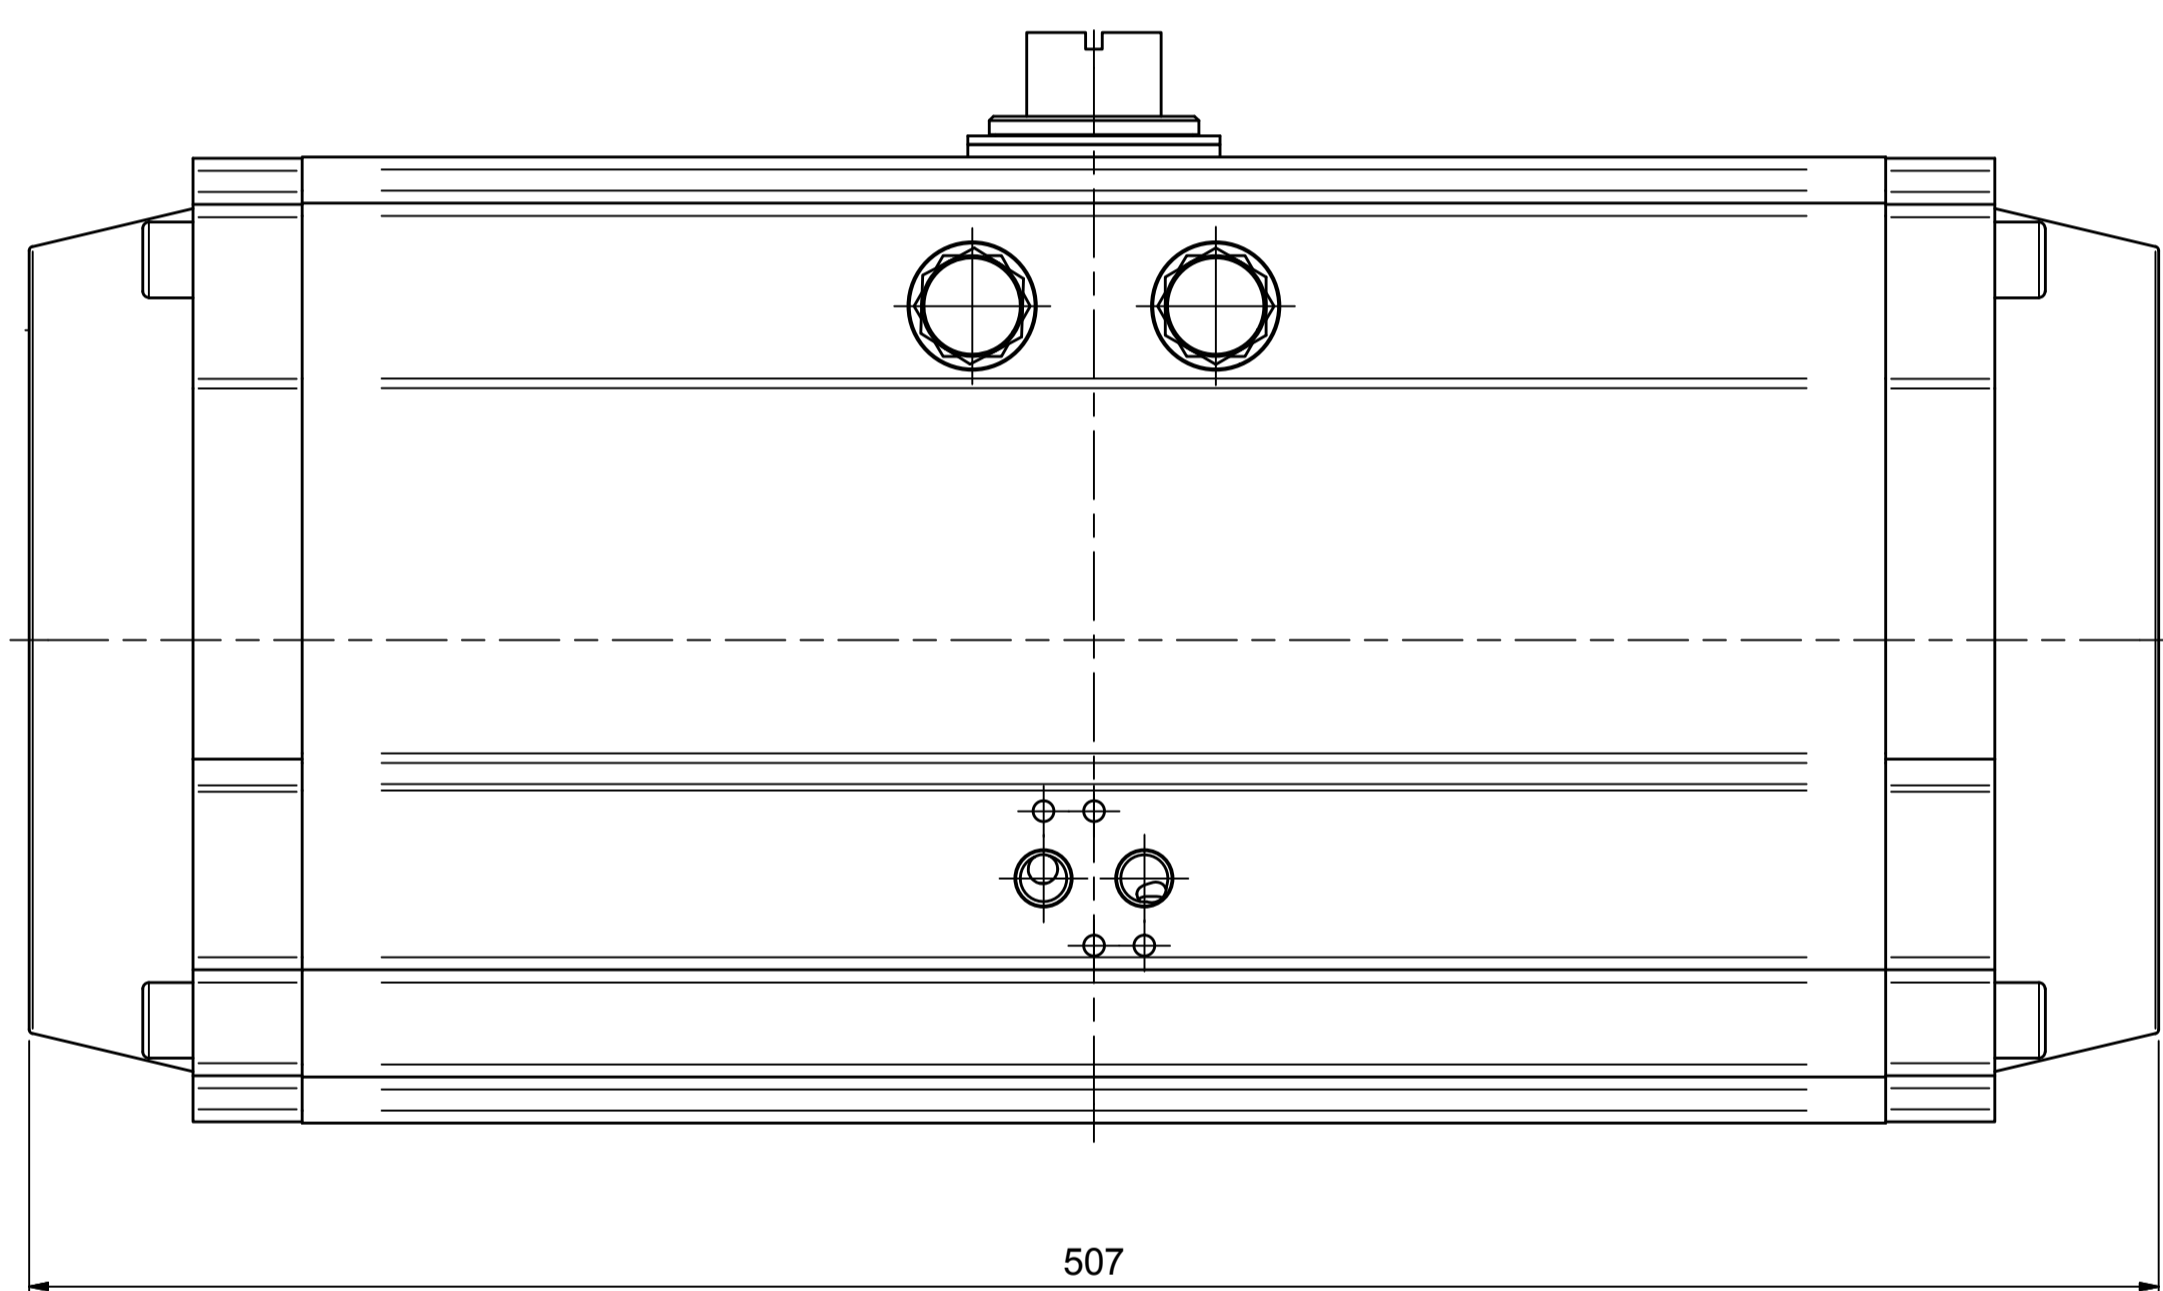

IF IN DOUBT ASK!

DO NOT SCALE PRINT!

DRAWING TO BS 8888

Note:
Standard colours:
Body: Silver Grey
Ends: Black

Actuated Valve Supplies Limited

TITLE CH-C PNEUMATIC ACTUATOR
MODEL C-190
STOCK CODE AVS-C-190-CAD
DIM ARE mm
SCALE 1:1.8