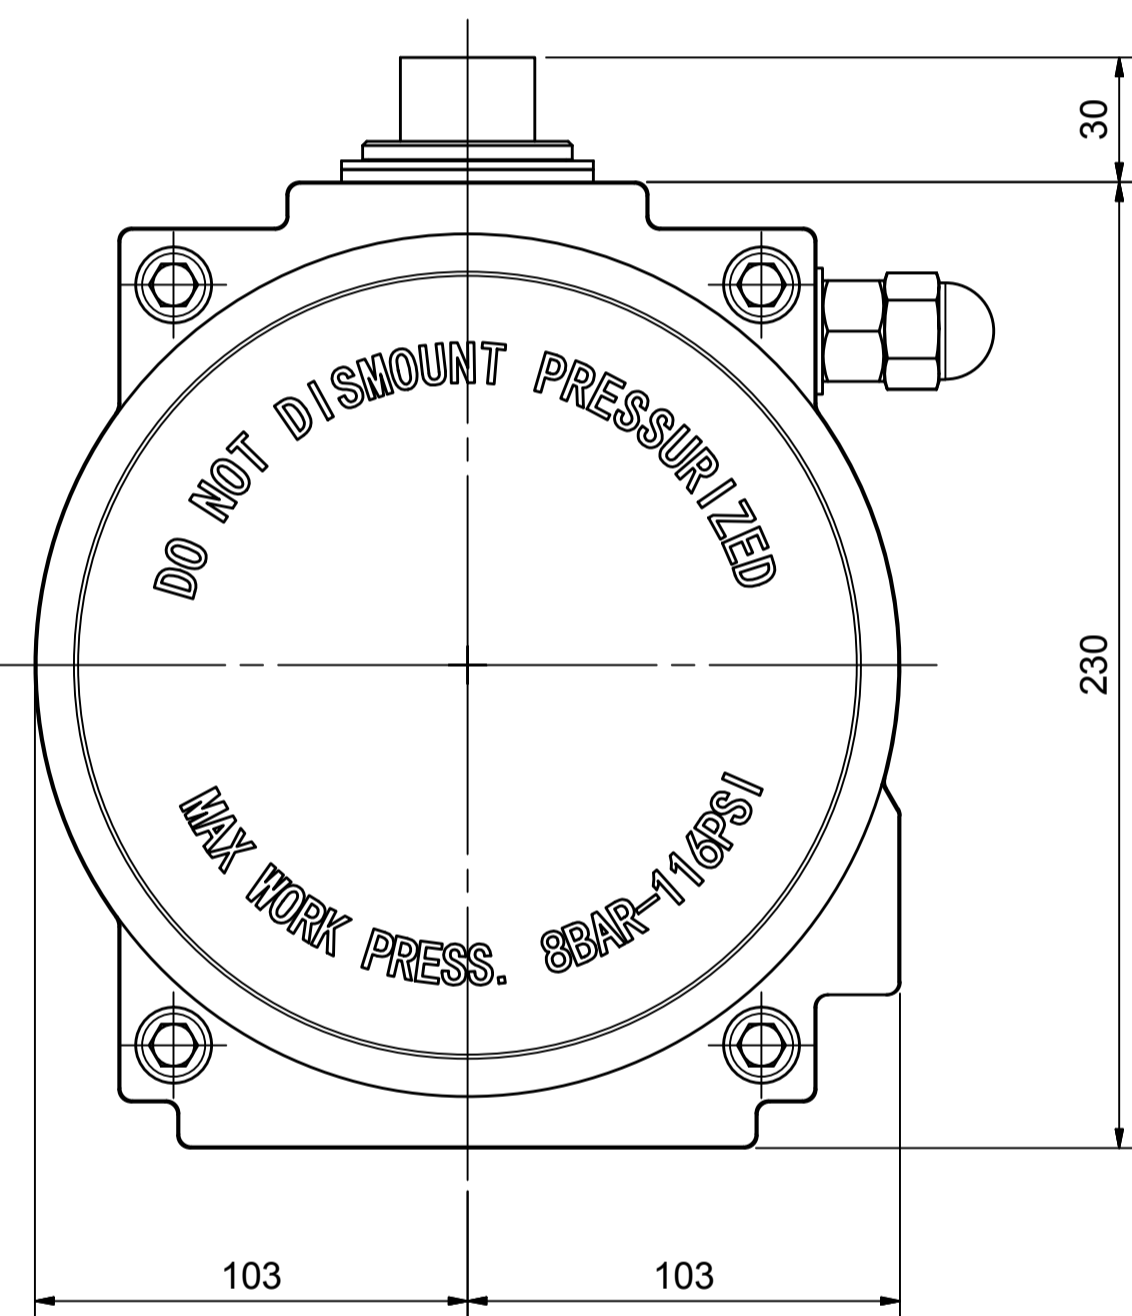

IF IN DOUBT ASK!

DO NOT SCALE PRINT!

DRAWING TO BS 8888

Note:
Standard colours:
Body: Silver Grey
Ends: Black

Actuated Valve Supplies Limited

TITLE CH-C PNEUMATIC ACTUATOR
MODEL C-190
STOCK CODE AVS-C-190-CAD
DIM ARE mm
SCALE 1:1.8

JRM	HMM	SBW	NEW		25.09.17
APPROVED BY	CHECKED BY	DRAWN BY	ISSUE	CHANGE NO.	DATE

AVS-C-190-CAD
DRAWING NUMBER SHEET 1 OF 1