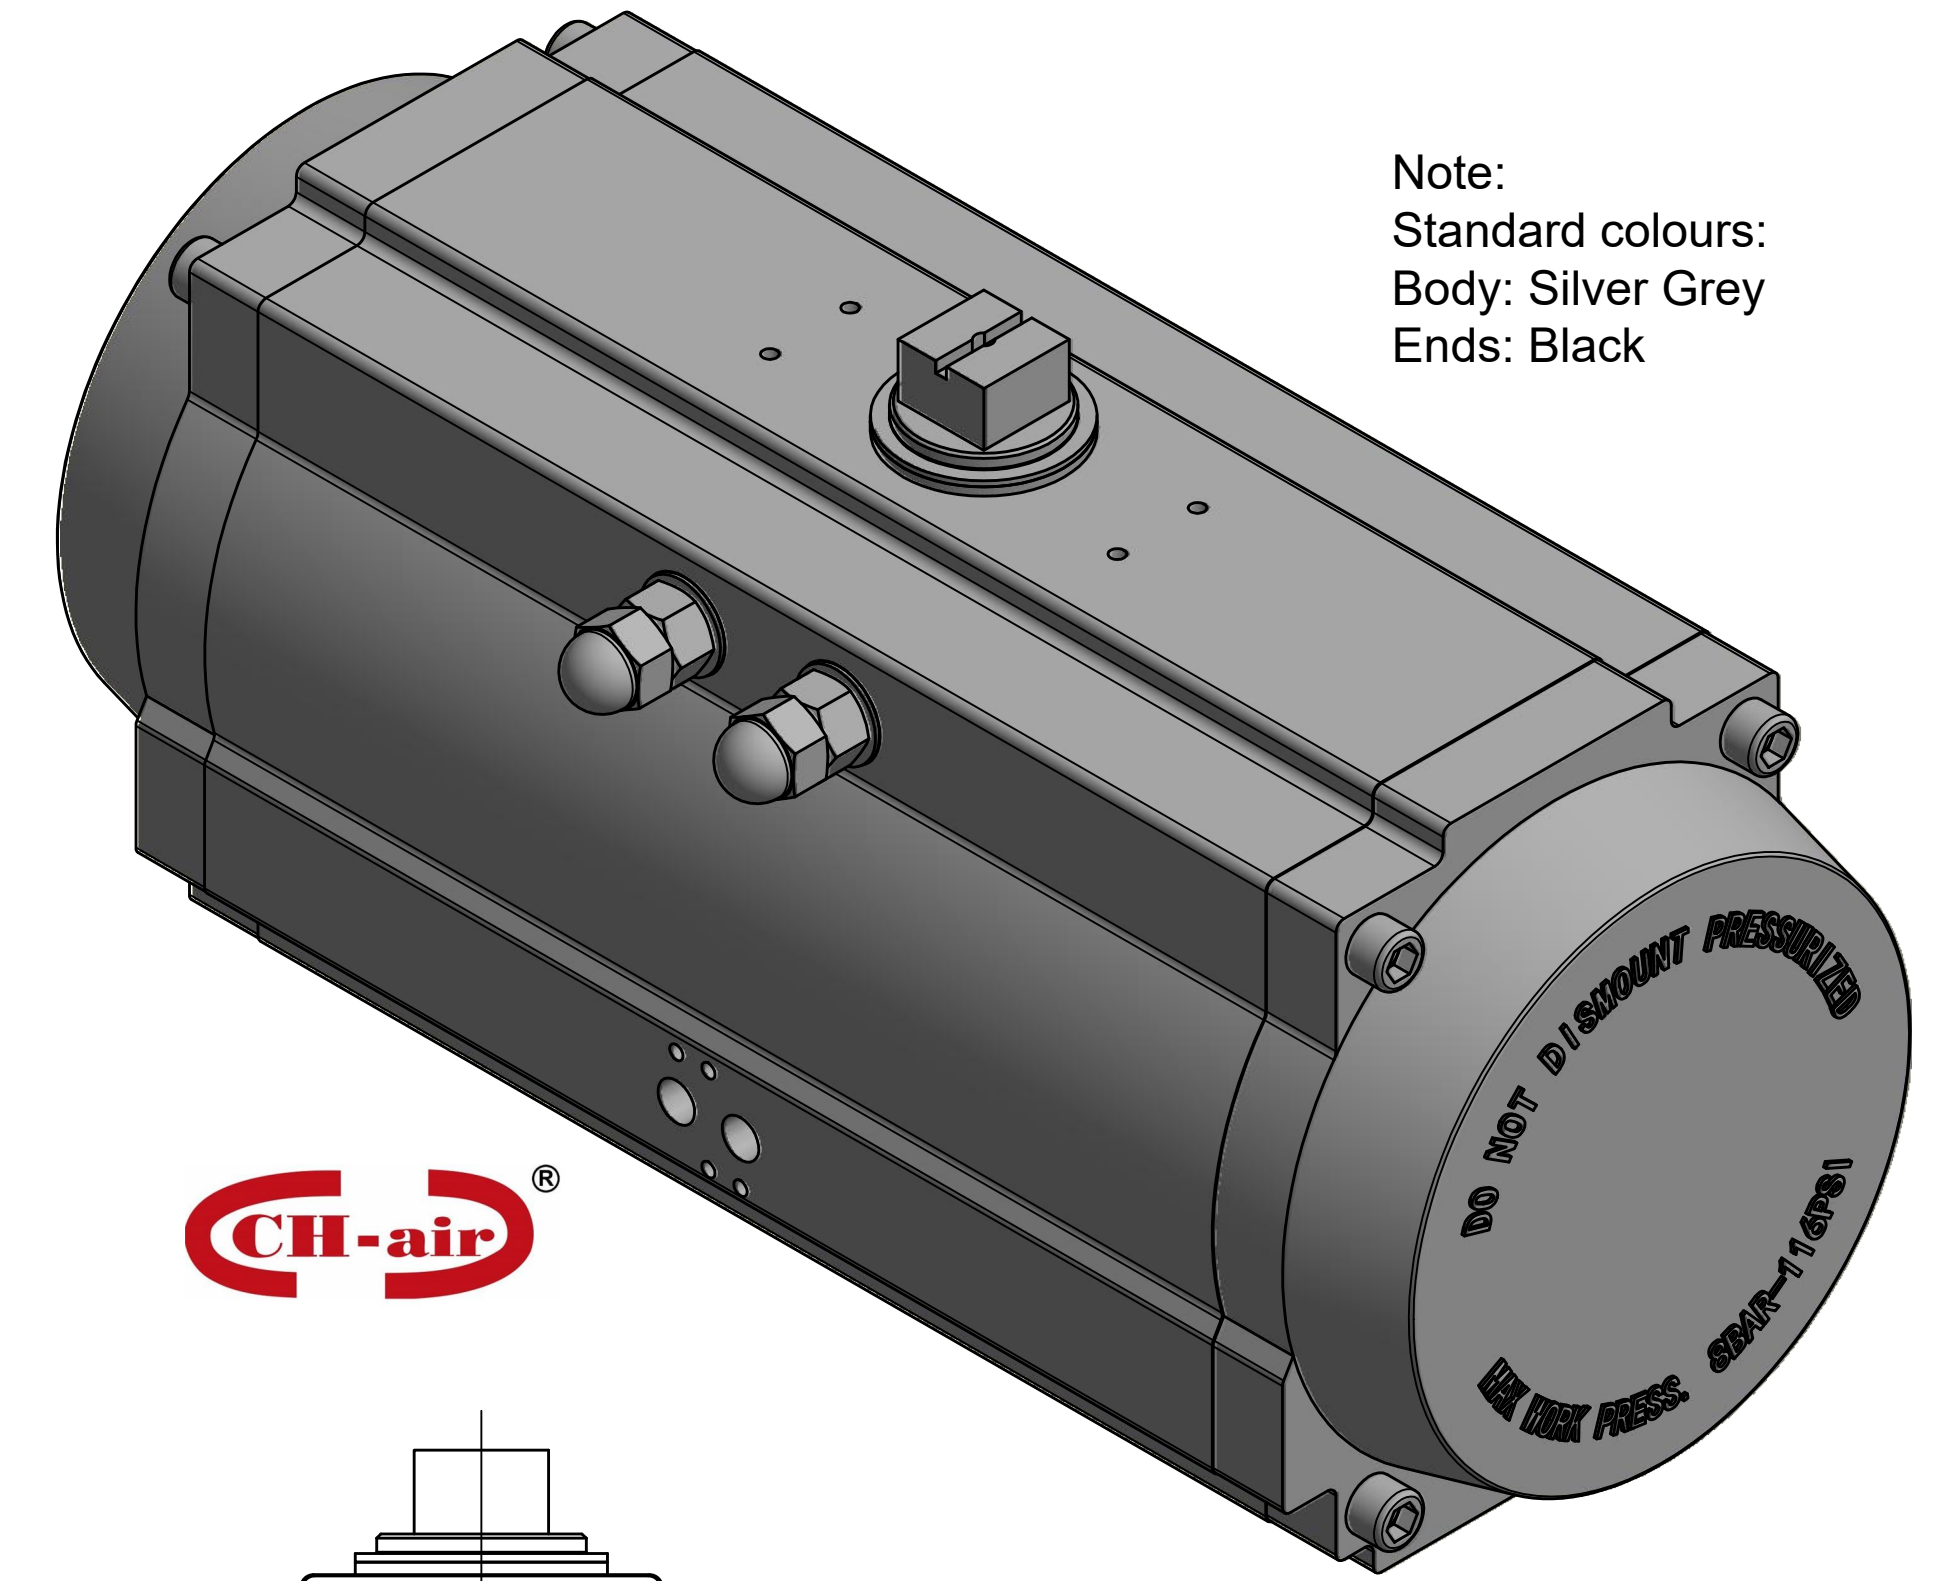

IF IN DOUBT ASK!

DO NOT SCALE PRINT!

DRAWING TO BS 8888

Note:
Standard colours:
Body: Silver Grey
Ends: Black

THIS DRAWING IS CONFIDENTIAL AND IS NOT TO BE REPRODUCED WITHOUT THE WRITTEN CONSENT OF Actuated Valve Supplies Limited

TITLE		CH-C PNEUMATIC ACTUATOR	
MODEL		C-190	
STOCK CODE		AVS-C-190-CAD	
DIM ARE		mm	
SCALE		1:1.8	
DRAWING NUMBER		AVS-C-190-CAD	
SHEET		1 OF 1	

JRM	HMM	SBW	NEW		25.09.17
APPROVED BY	CHECKED BY	DRAWN BY	ISSUE	CHANGE NO.	DATE