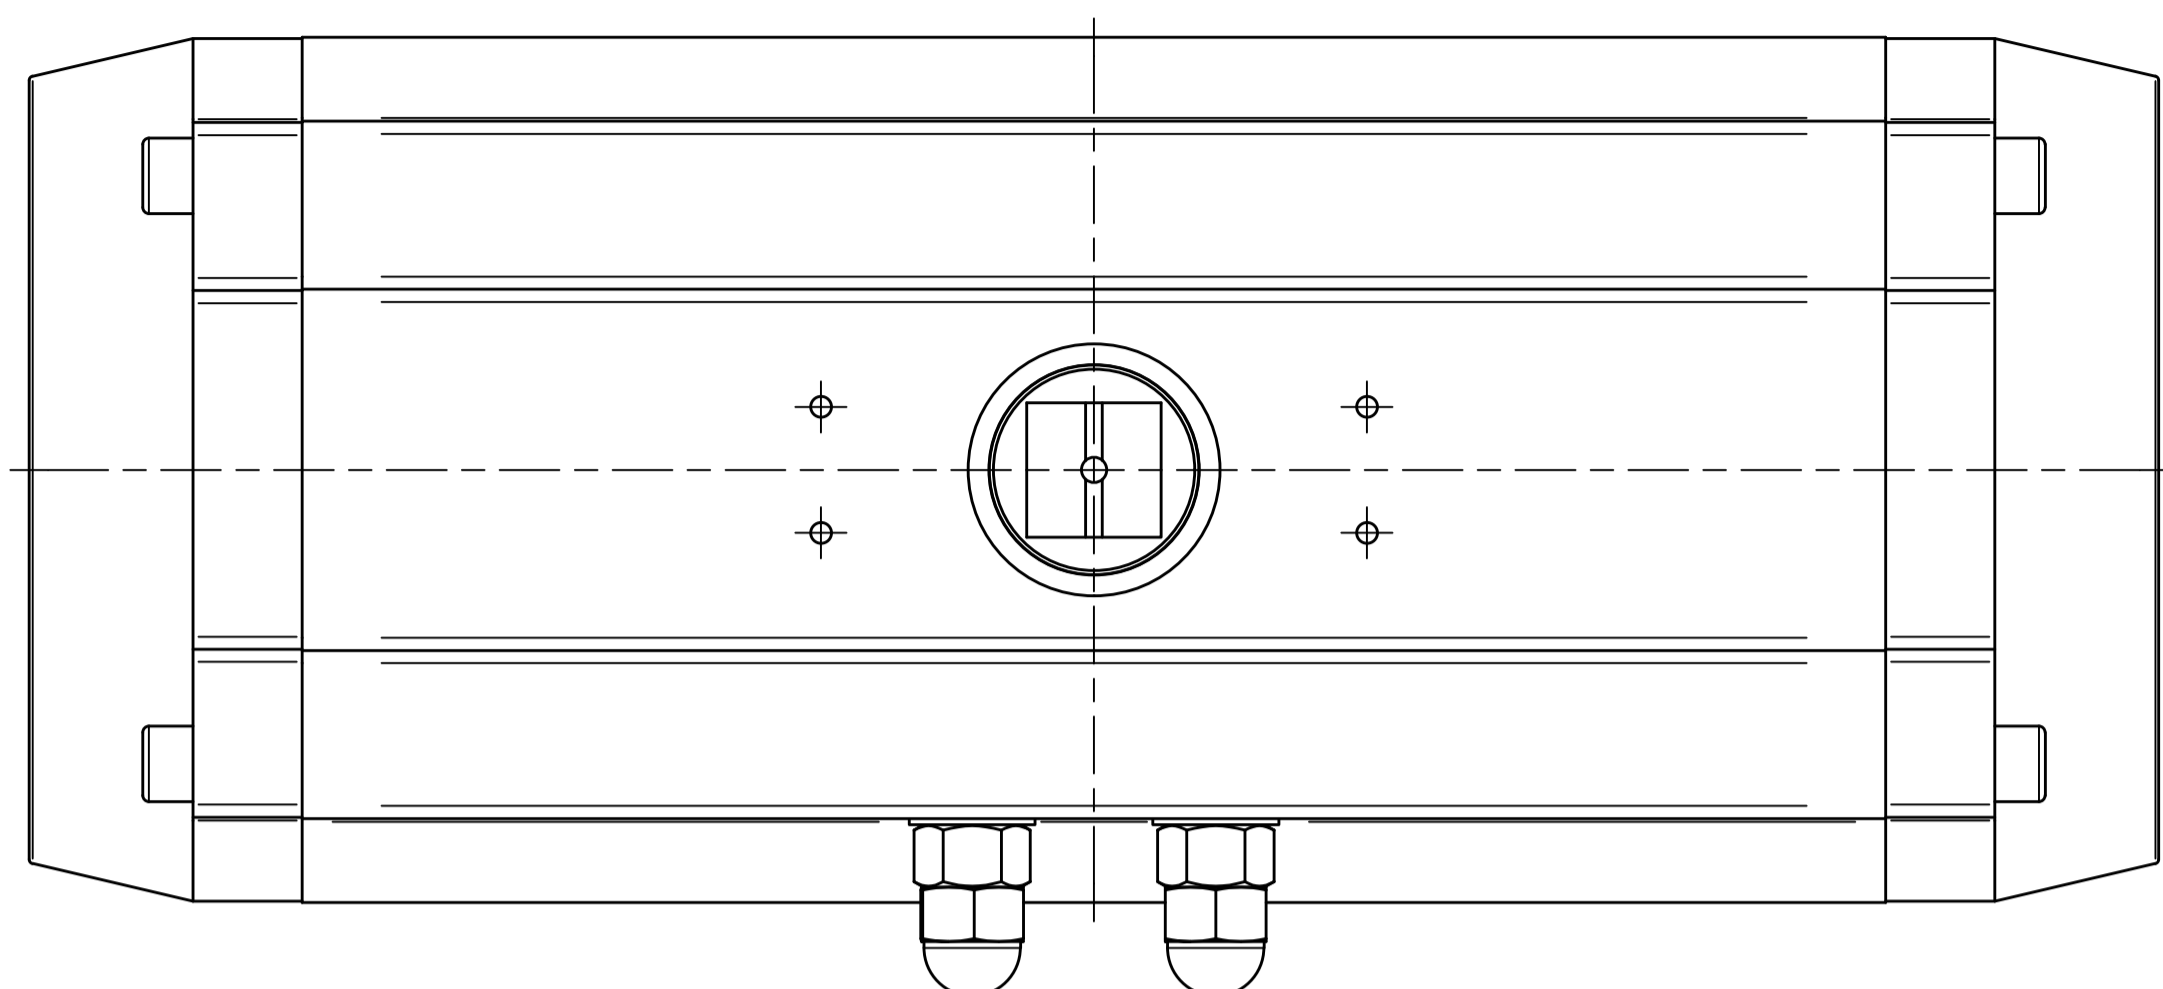

IF IN DOUBT ASK!

DO NOT SCALE PRINT!

DRAWING TO BS 8888

Note:
Standard colours:
Body: Silver Grey
Ends: Black

Actuated Valve Supplies Limited

TITLE CH-C PNEUMATIC ACTUATOR
MODEL C-190
STOCK CODE AVS-C-190-CAD
DIM ARE mm
SCALE 1:1.8