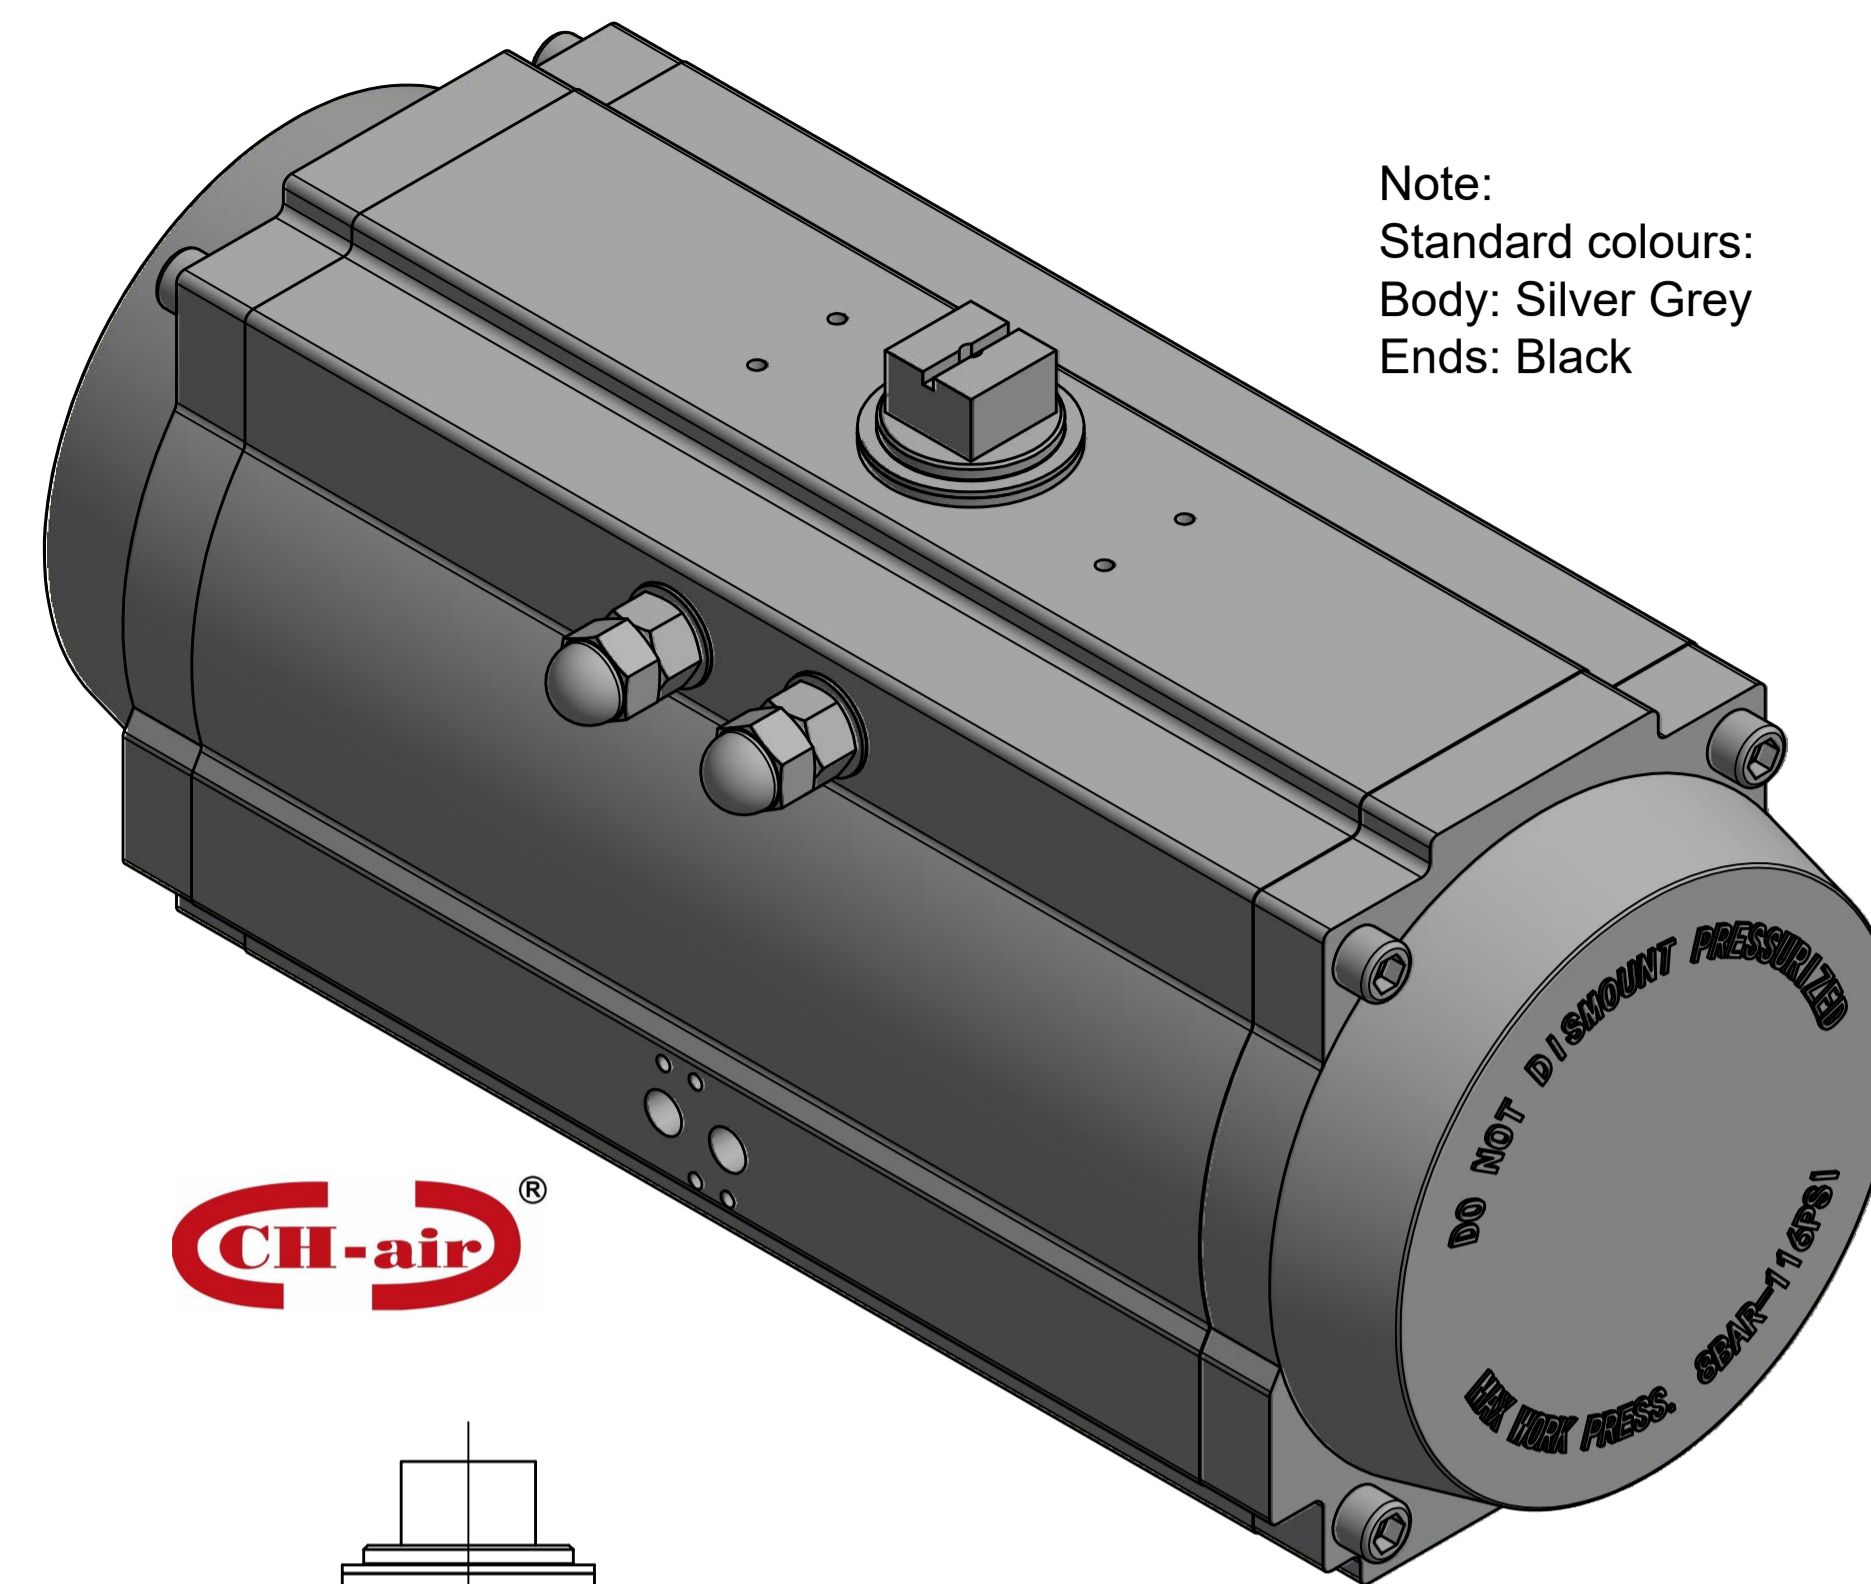

IF IN DOUBT ASK!

DO NOT SCALE PRINT!

DRAWING TO BS 8888

Note:
Standard colours:
Body: Silver Grey
Ends: Black

Actuated Valve Supplies Limited

TITLE CH-C PNEUMATIC ACTUATOR
MODEL C-190
STOCK CODE AVS-C-190-CAD
DIM ARE mm
SCALE 1:1.8

JRM	HMM	SBW	NEW		25.09.17
APPROVED BY	CHECKED BY	DRAWN BY	ISSUE	CHANGE NO.	DATE

AVS-C-190-CAD
DRAWING NUMBER SHEET 1 OF 1