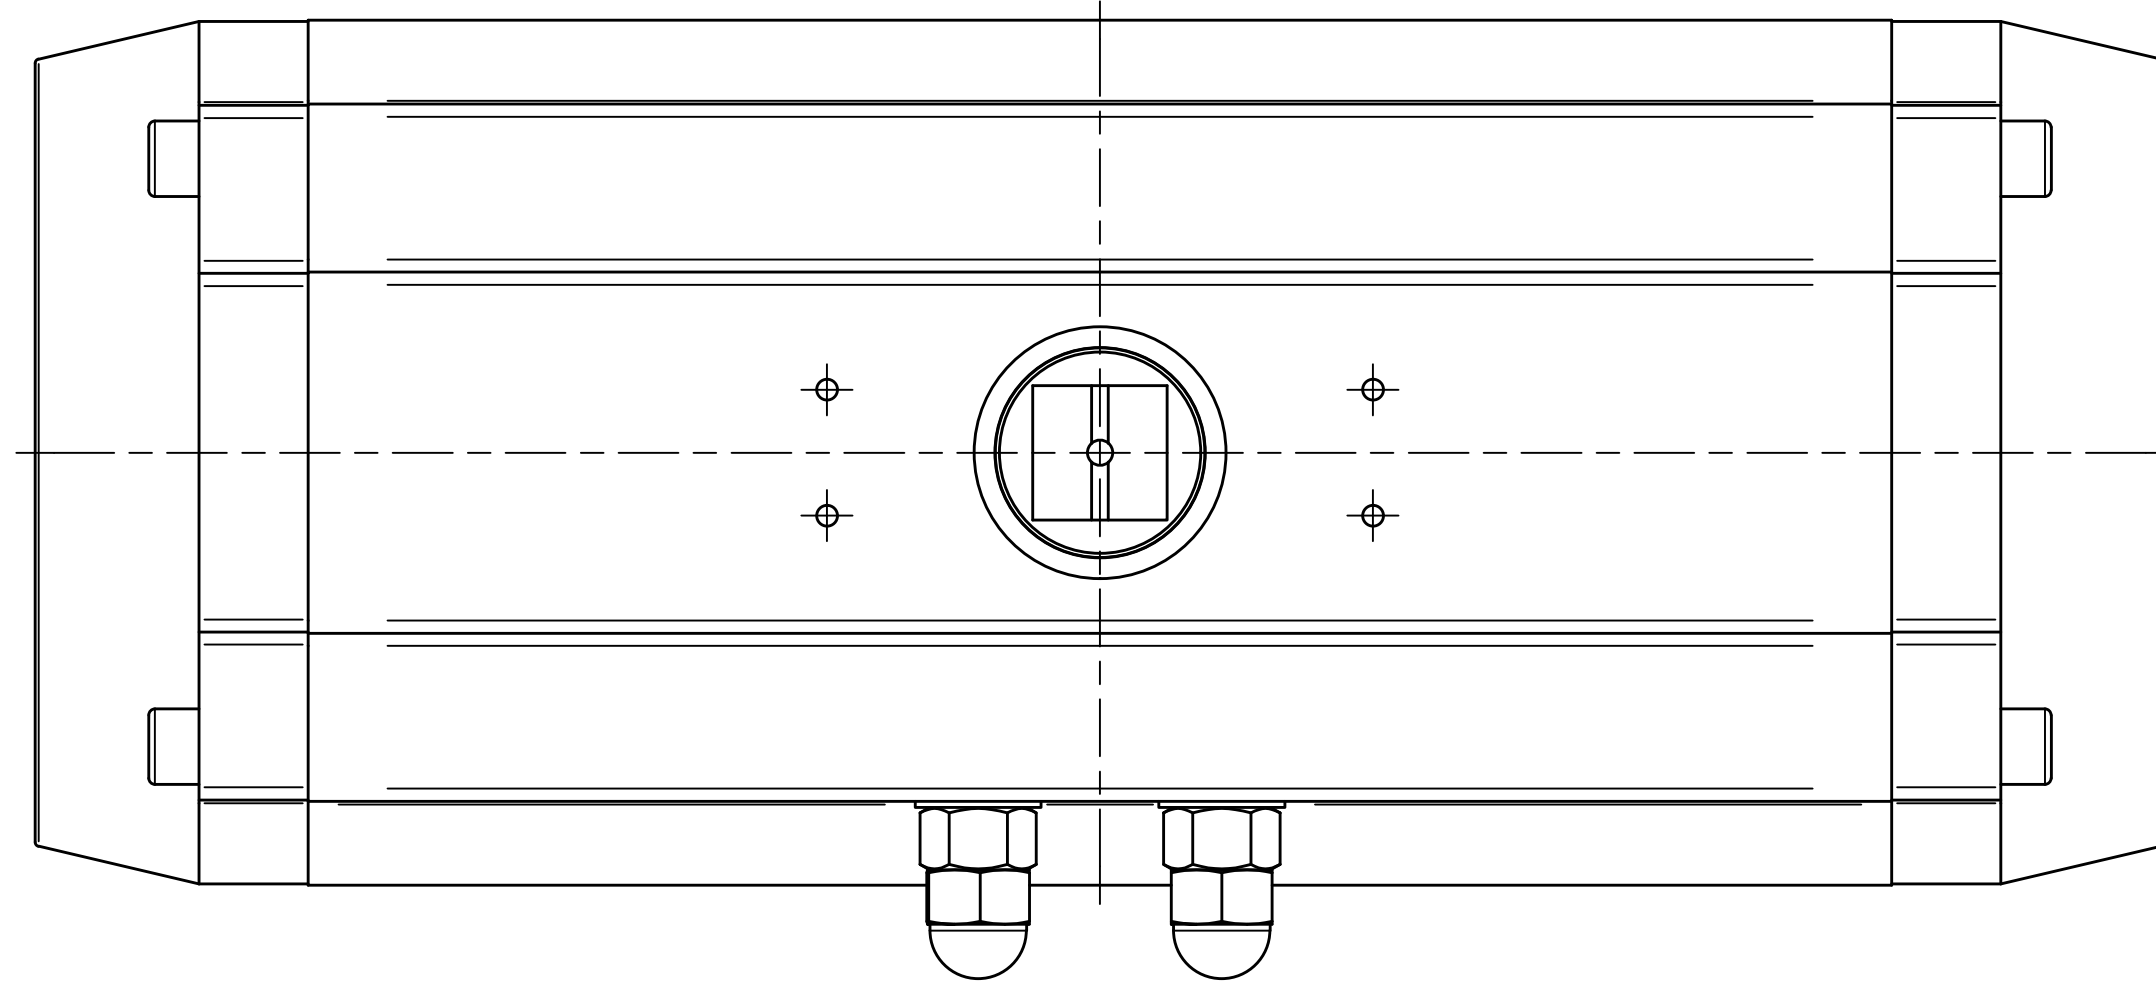

IF IN DOUBT ASK!

DO NOT SCALE PRINT!

DRAWING TO BS 8888

Note:
Standard colours:
Body: Silver Grey
Ends: Black

THIS DRAWING IS CONFIDENTIAL AND IS NOT TO BE REPRODUCED WITHOUT THE WRITTEN CONSENT OF Actuated Valve Supplies Limited

TITLE		CH-C PNEUMATIC ACTUATOR	
MODEL		C-190	
STOCK CODE		AVS-C-190-CAD	
DIM ARE		mm	
SCALE		1:1.8	
DRAWING NUMBER		AVS-C-190-CAD	
SHEET		1 OF 1	

JRM	HMM	SBW	NEW		25.09.17
APPROVED BY	CHECKED BY	DRAWN BY	ISSUE	CHANGE NO.	DATE