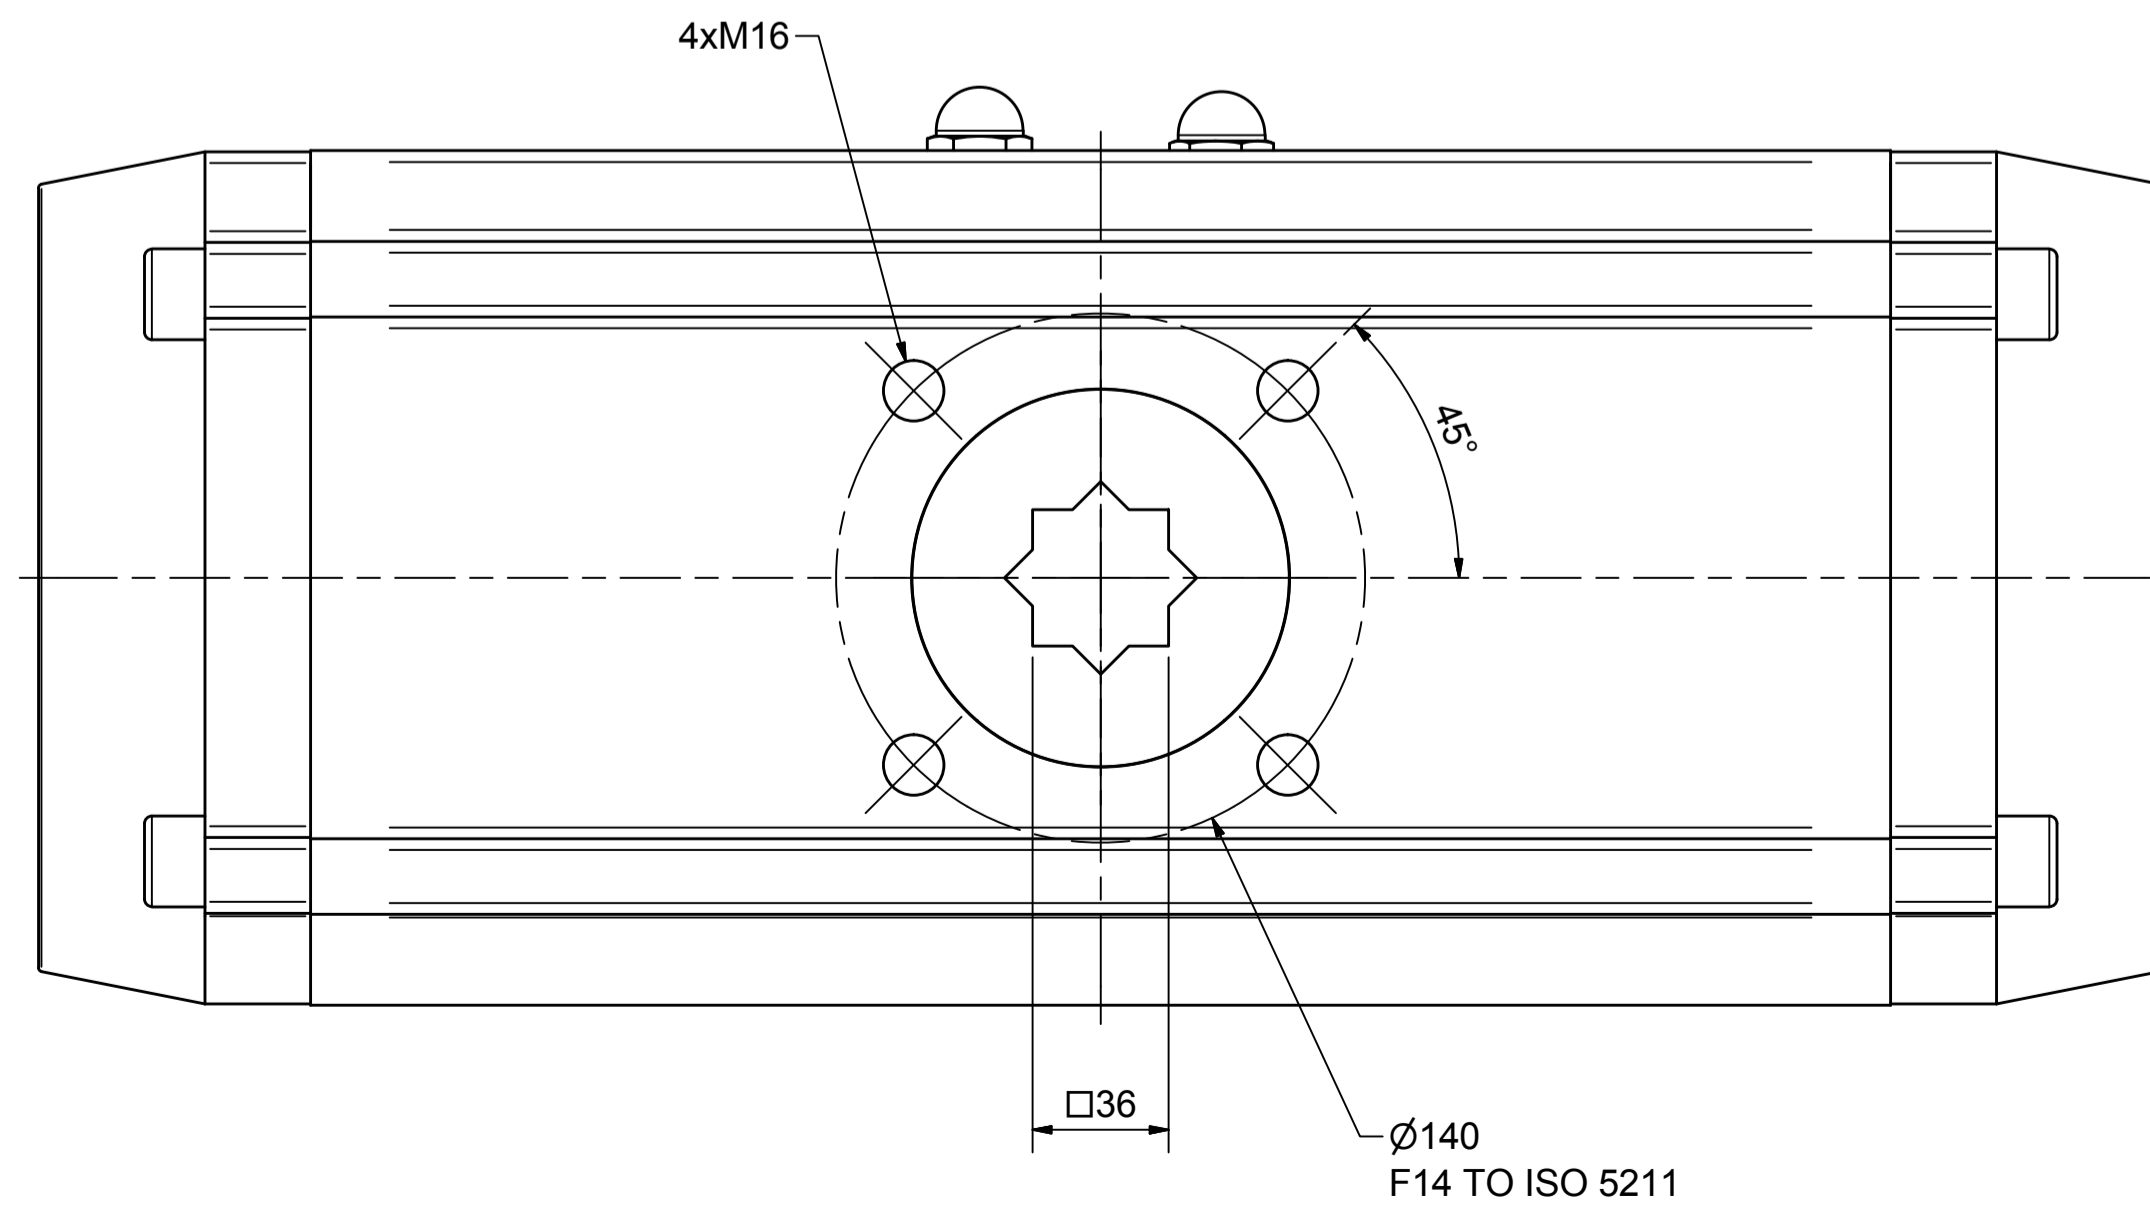

IF IN DOUBT ASK!

DO NOT SCALE PRINT!

DRAWING TO BS 8888

<small>THIS DRAWING IS CONFIDENTIAL AND IS NOT TO BE REPRODUCED WITHOUT THE WRITTEN CONSENT OF Actuated Valve Supplies Limited</small>					
<b>TITLE</b> CH-C PNEUMATIC ACTUATOR MODEL C-210					
<b>STOCK CODE</b> AVS-C-210-CAD				<b>DIM ARE mm</b>	
<b>DRAWING NUMBER</b> AVS-C-210-CAD				<b>SCALE</b> 1:2	
SHEET 1 OF 1					