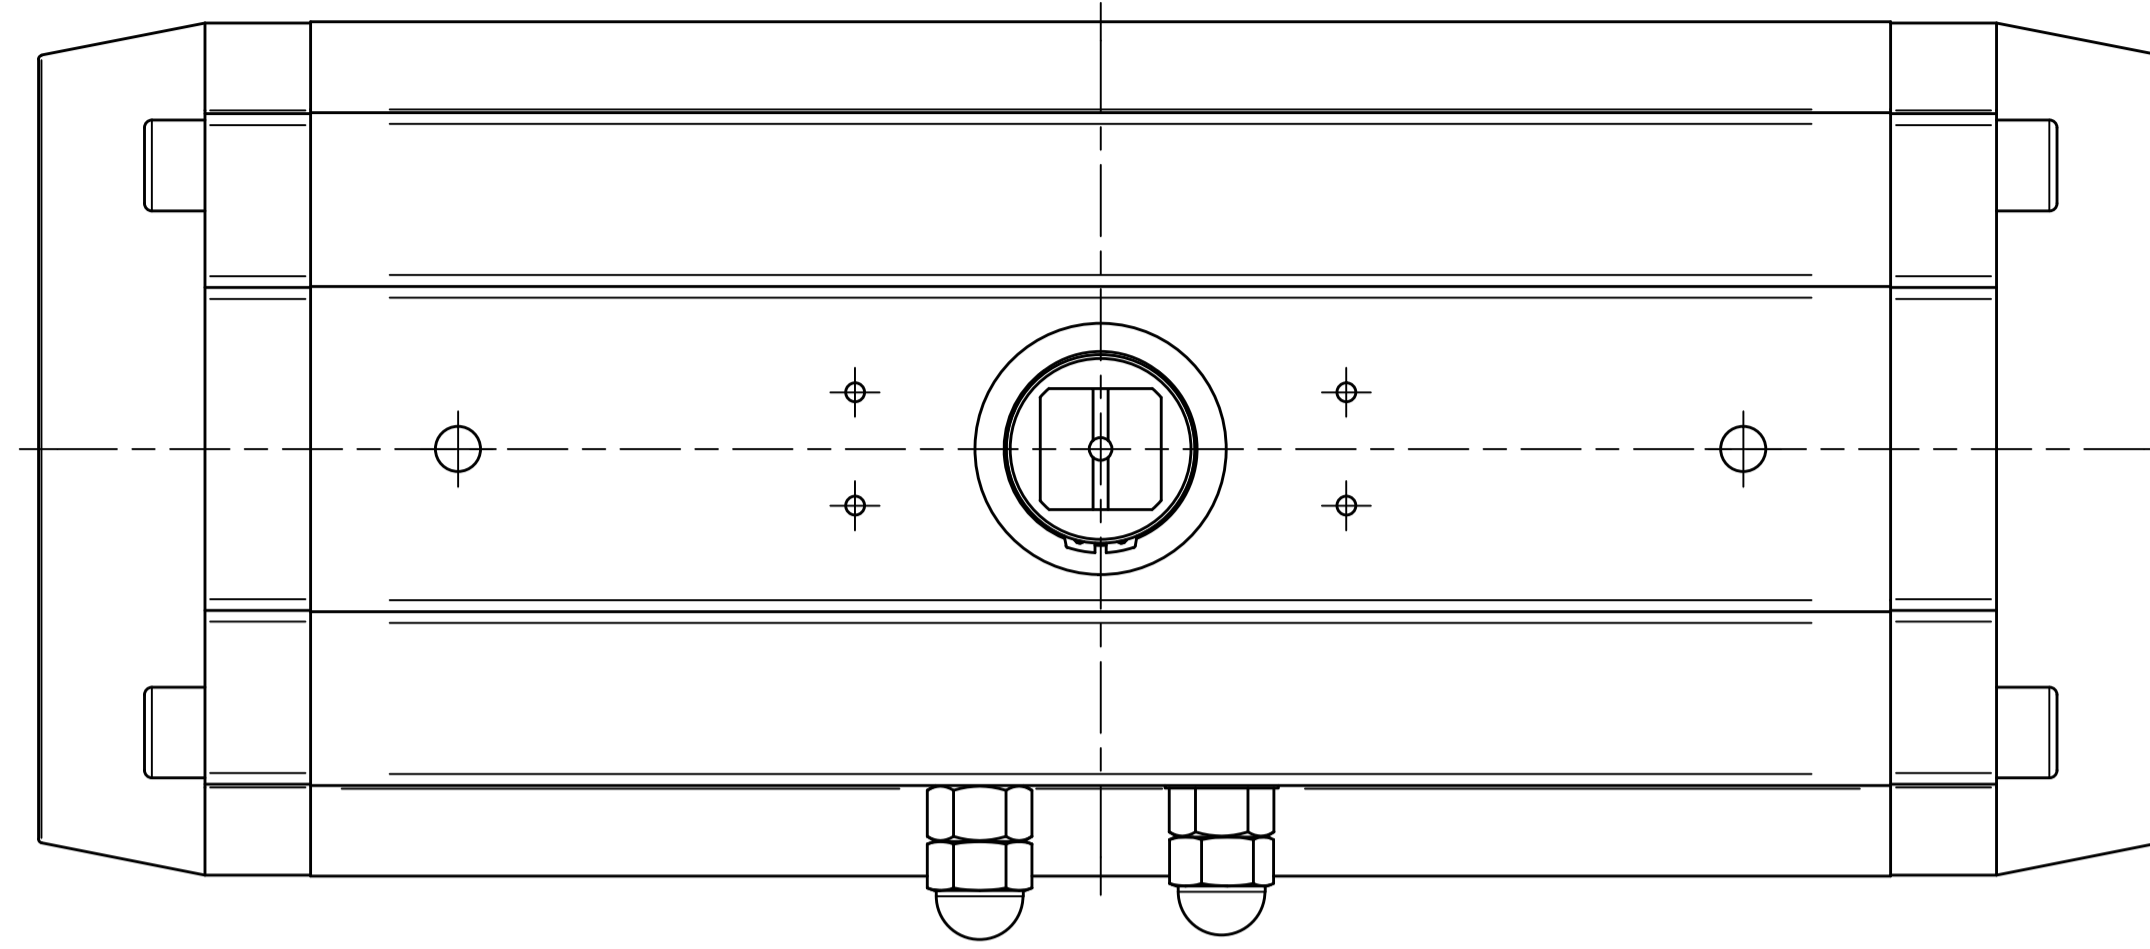

IF IN DOUBT ASK!

DO NOT SCALE PRINT!

DRAWING TO BS 8888

<small>THIS DRAWING IS CONFIDENTIAL AND IS NOT TO BE REPRODUCED WITHOUT THE WRITTEN CONSENT OF Actuated Valve Supplies Limited</small>					
TITLE CH-C PNEUMATIC ACTUATOR MODEL C-210					
STOCK CODE AVS-C-210-CAD				DIM ARE mm	
DRAWING NUMBER AVS-C-210-CAD				SCALE 1:2	
SHEET 1 OF 1					