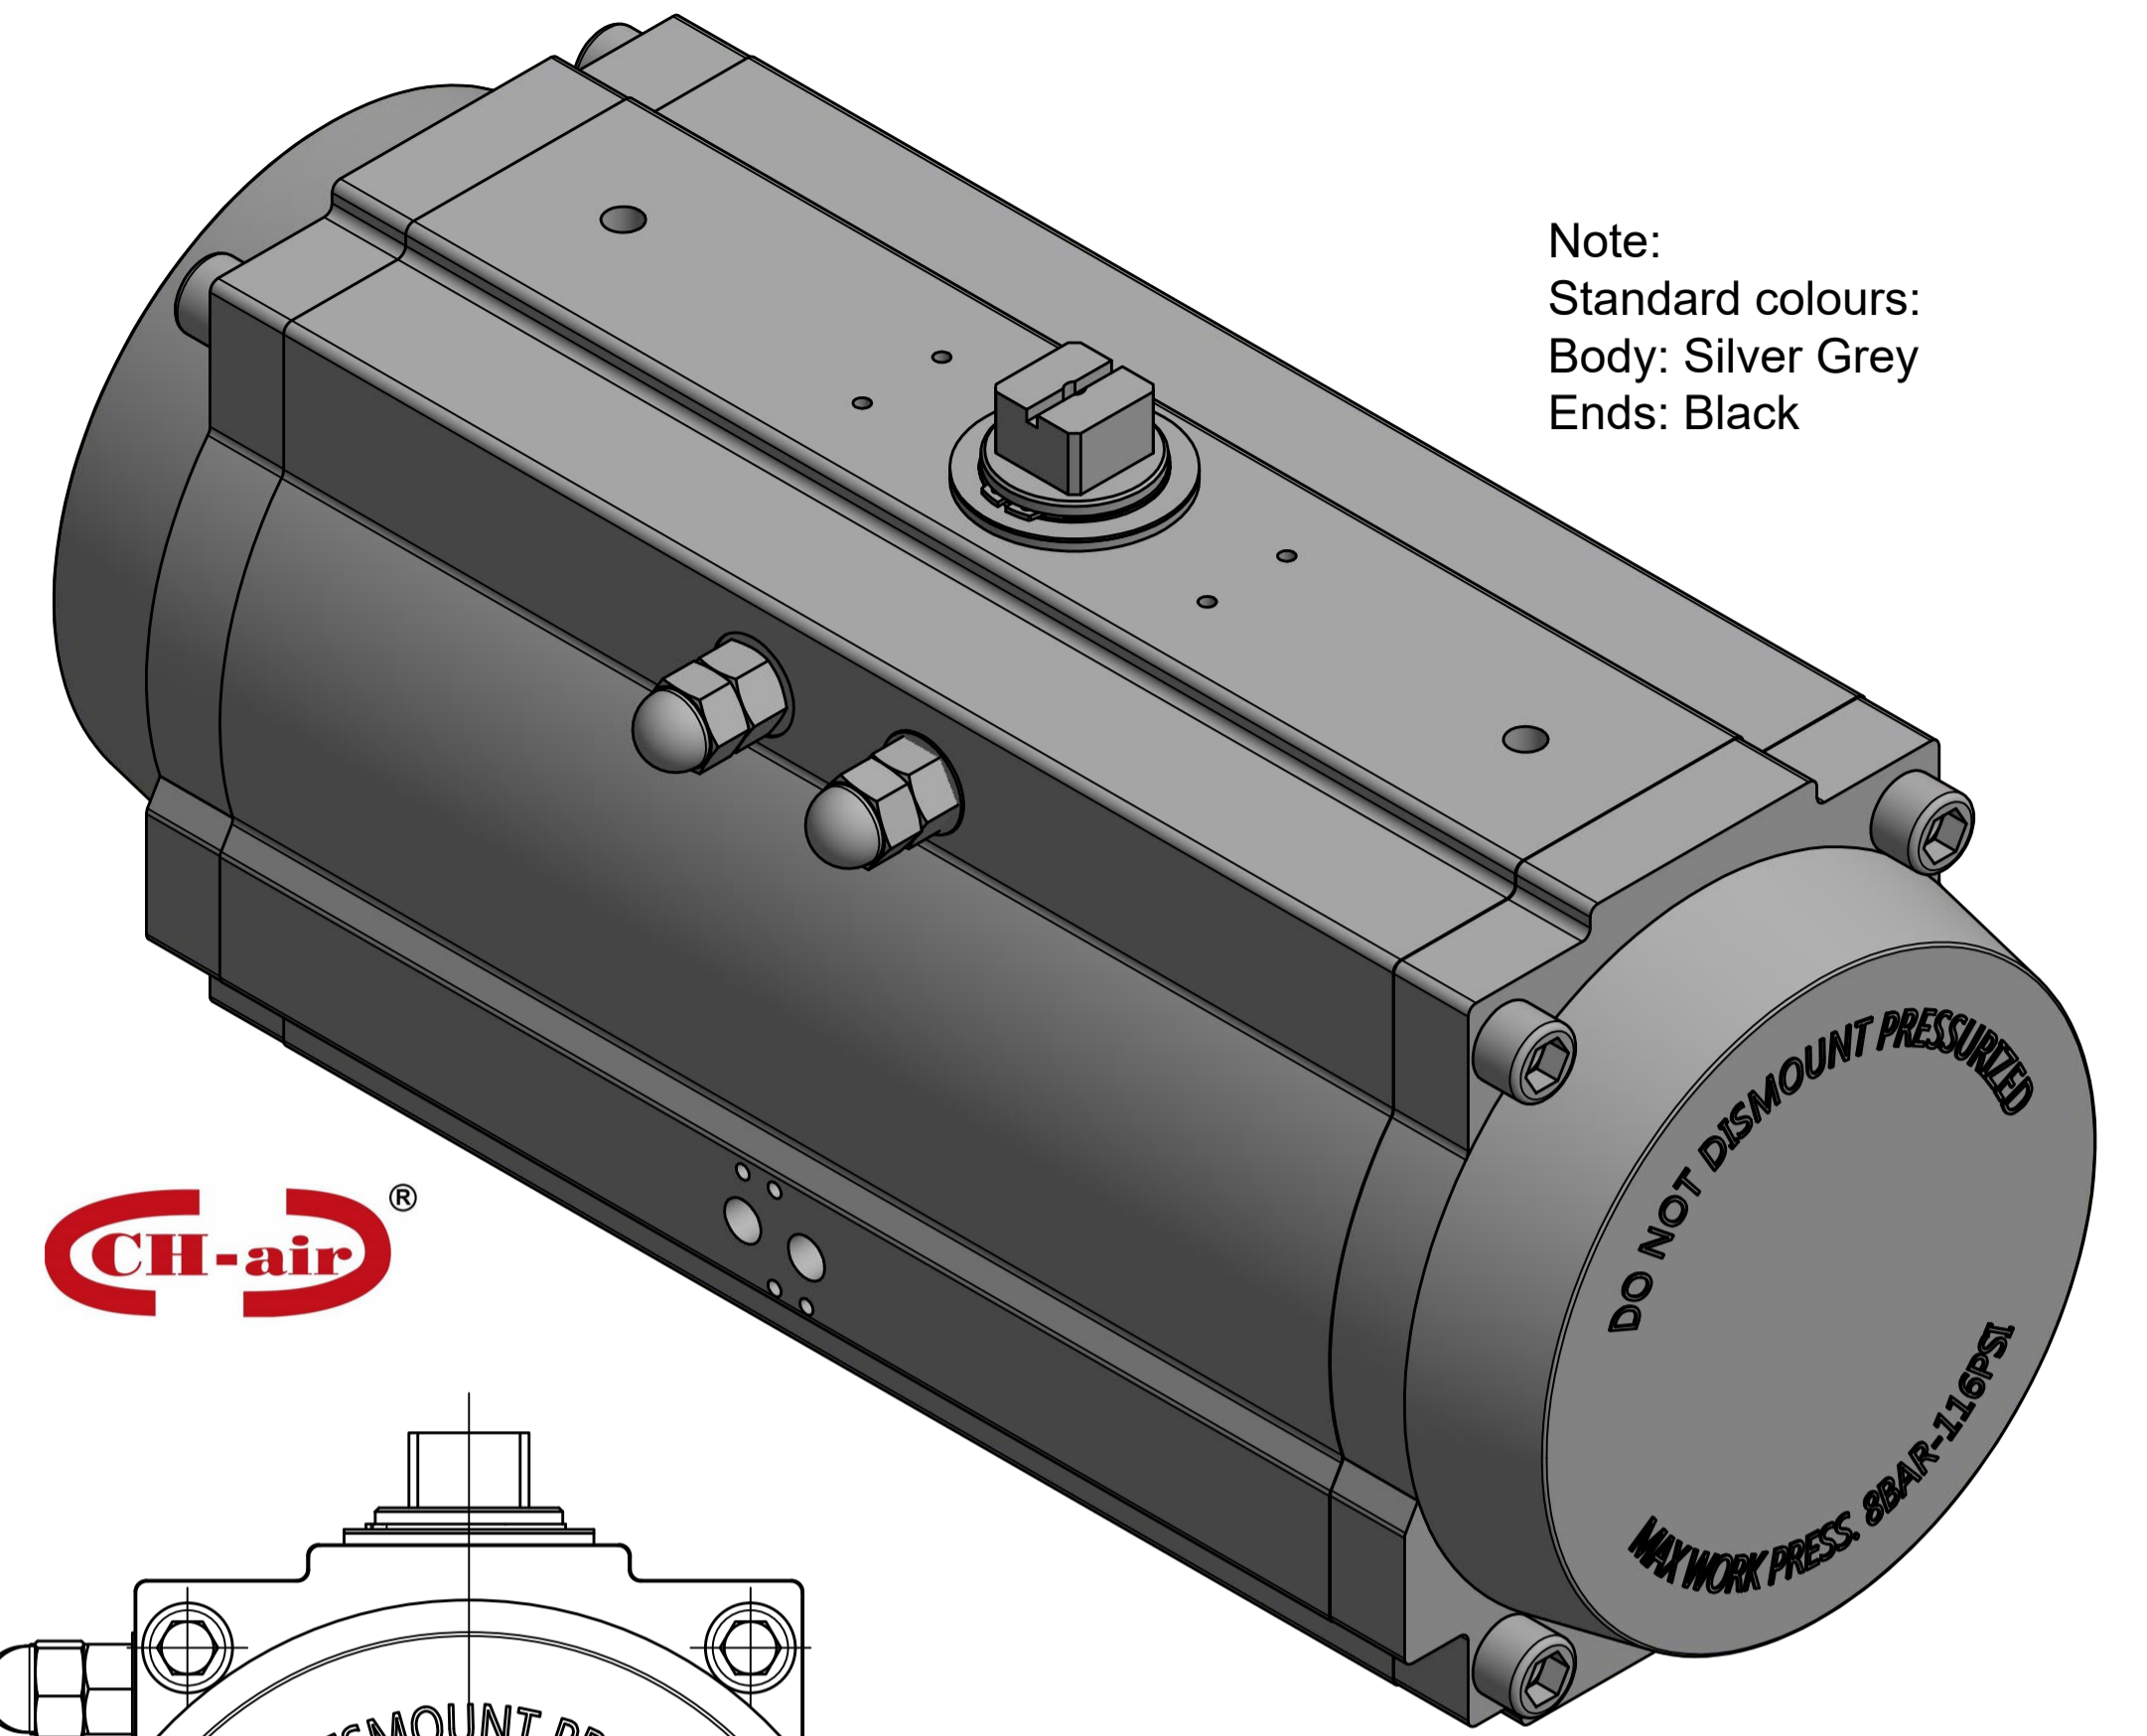

IF IN DOUBT ASK!

DO NOT SCALE PRINT!

DRAWING TO BS 8888

<small>THIS DRAWING IS CONFIDENTIAL AND IS NOT TO BE REPRODUCED WITHOUT THE WRITTEN CONSENT OF Actuated Valve Supplies Limited</small>					
<b>TITLE</b> CH-C PNEUMATIC ACTUATOR MODEL C-210					
<b>STOCK CODE</b> AVS-C-210-CAD				<b>DIM ARE mm</b>	
<b>DRAWING NUMBER</b> AVS-C-210-CAD				<b>SCALE</b> 1:2	
SHEET 1 OF 1					