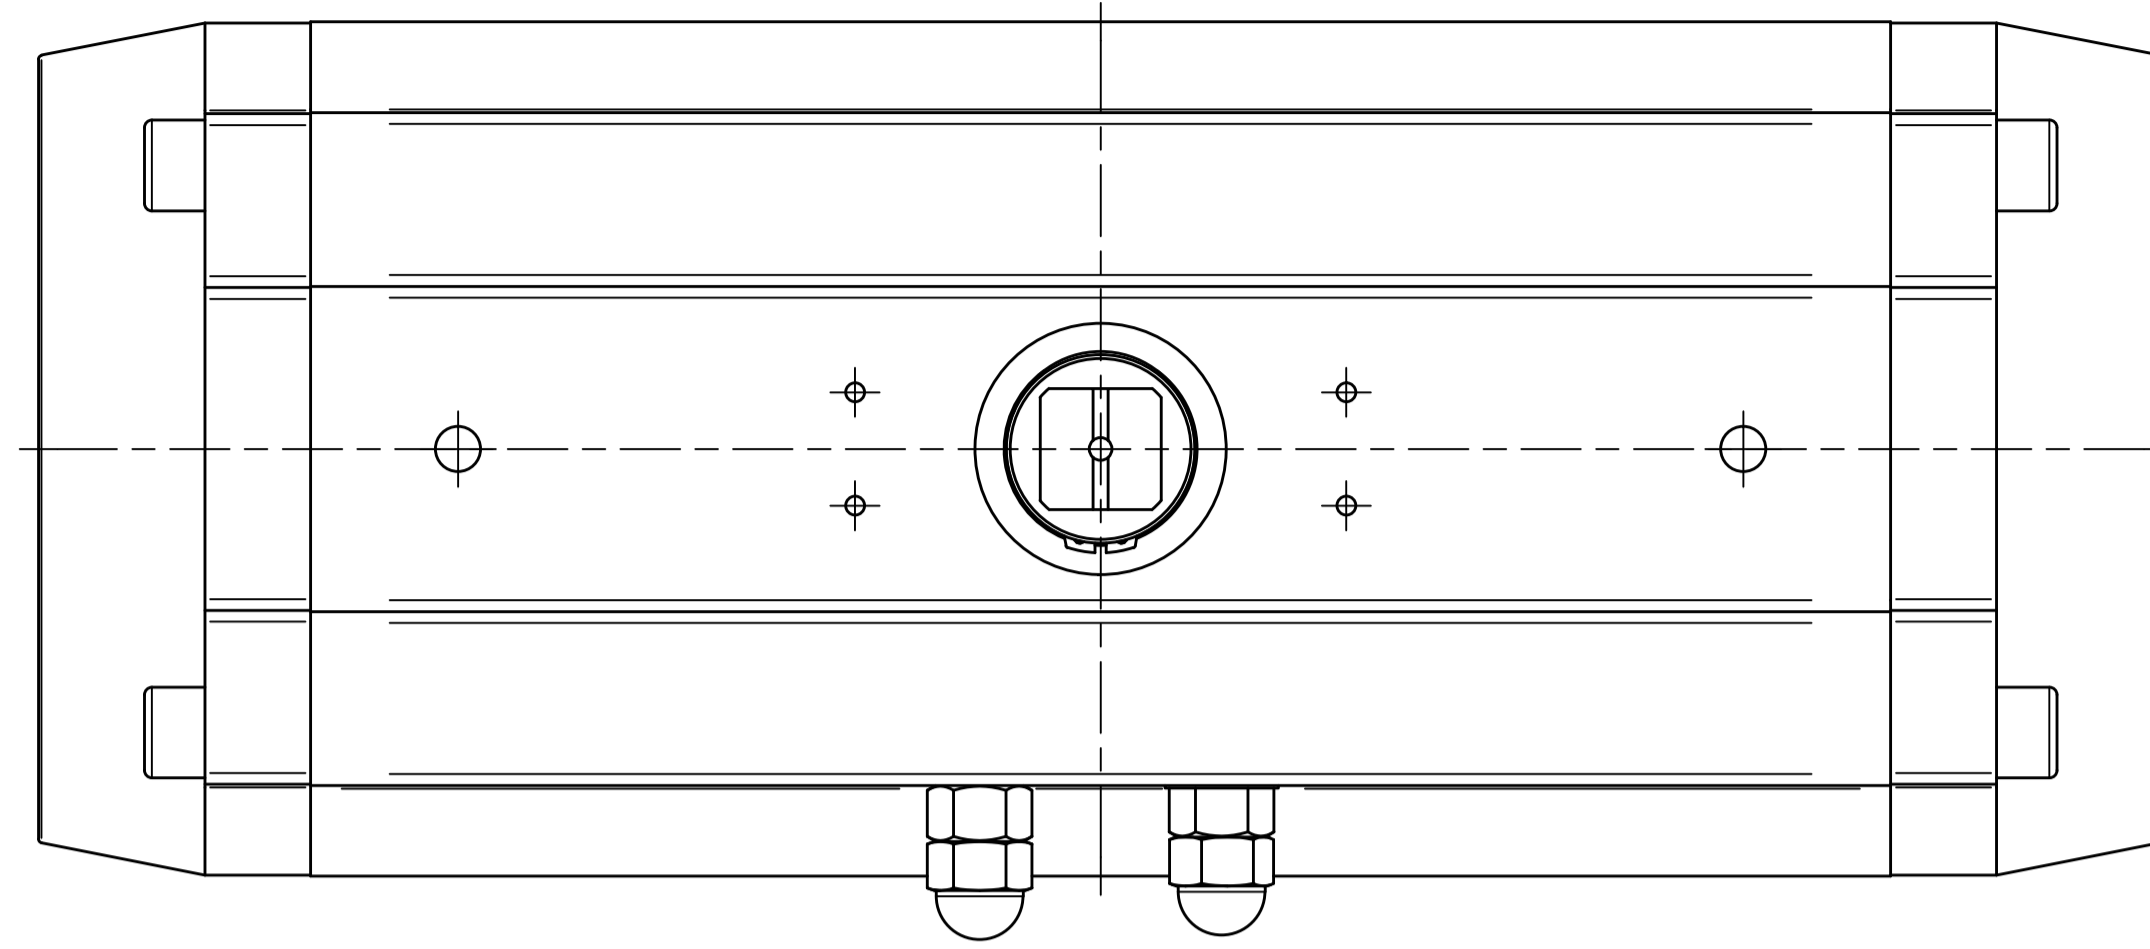

IF IN DOUBT ASK!

DO NOT SCALE PRINT!

DRAWING TO BS 8888

<small>THIS DRAWING IS CONFIDENTIAL AND IS NOT TO BE REPRODUCED WITHOUT THE WRITTEN CONSENT OF Actuated Valve Supplies Limited</small>					
<b>TITLE</b> CH-C PNEUMATIC ACTUATOR MODEL C-210					
<b>STOCK CODE</b> AVS-C-210-CAD				<b>DIM ARE mm</b>	
<b>DRAWING NUMBER</b> AVS-C-210-CAD				<b>SCALE</b> 1:2	
SHEET 1 OF 1					