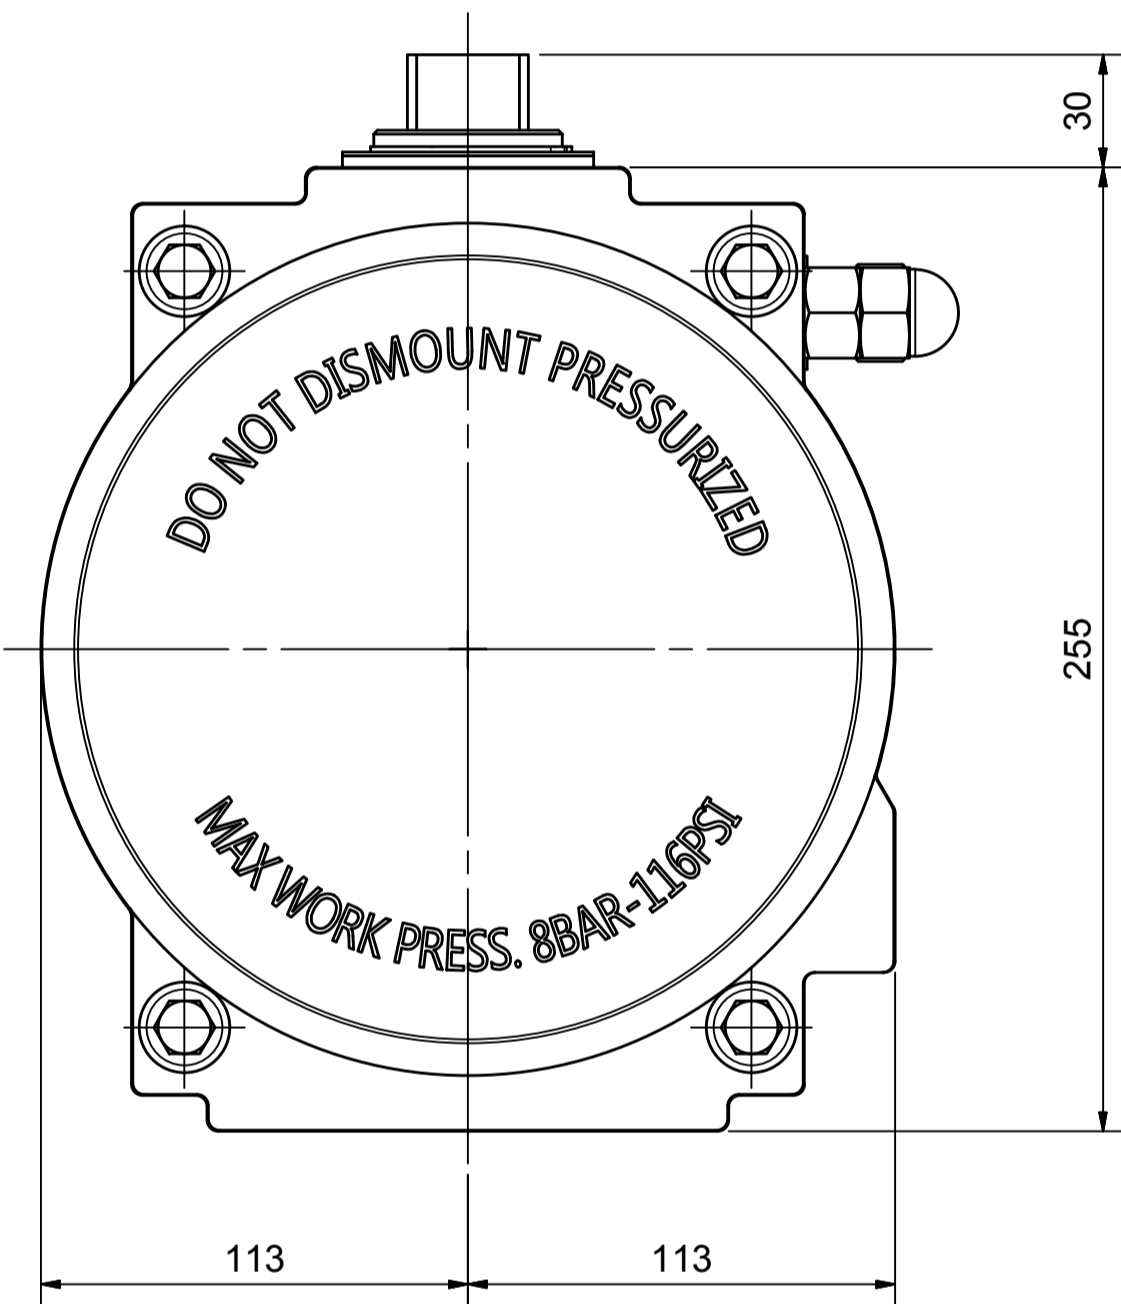

IF IN DOUBT ASK!

DO NOT SCALE PRINT!

DRAWING TO BS 8888

<small>THIS DRAWING IS CONFIDENTIAL AND IS NOT TO BE REPRODUCED WITHOUT THE WRITTEN CONSENT OF Actuated Valve Supplies Limited</small>					
TITLE CH-C PNEUMATIC ACTUATOR MODEL C-210					
STOCK CODE AVS-C-210-CAD				DIM ARE mm	
DRAWING NUMBER AVS-C-210-CAD				SCALE 1:2	
SHEET 1 OF 1					