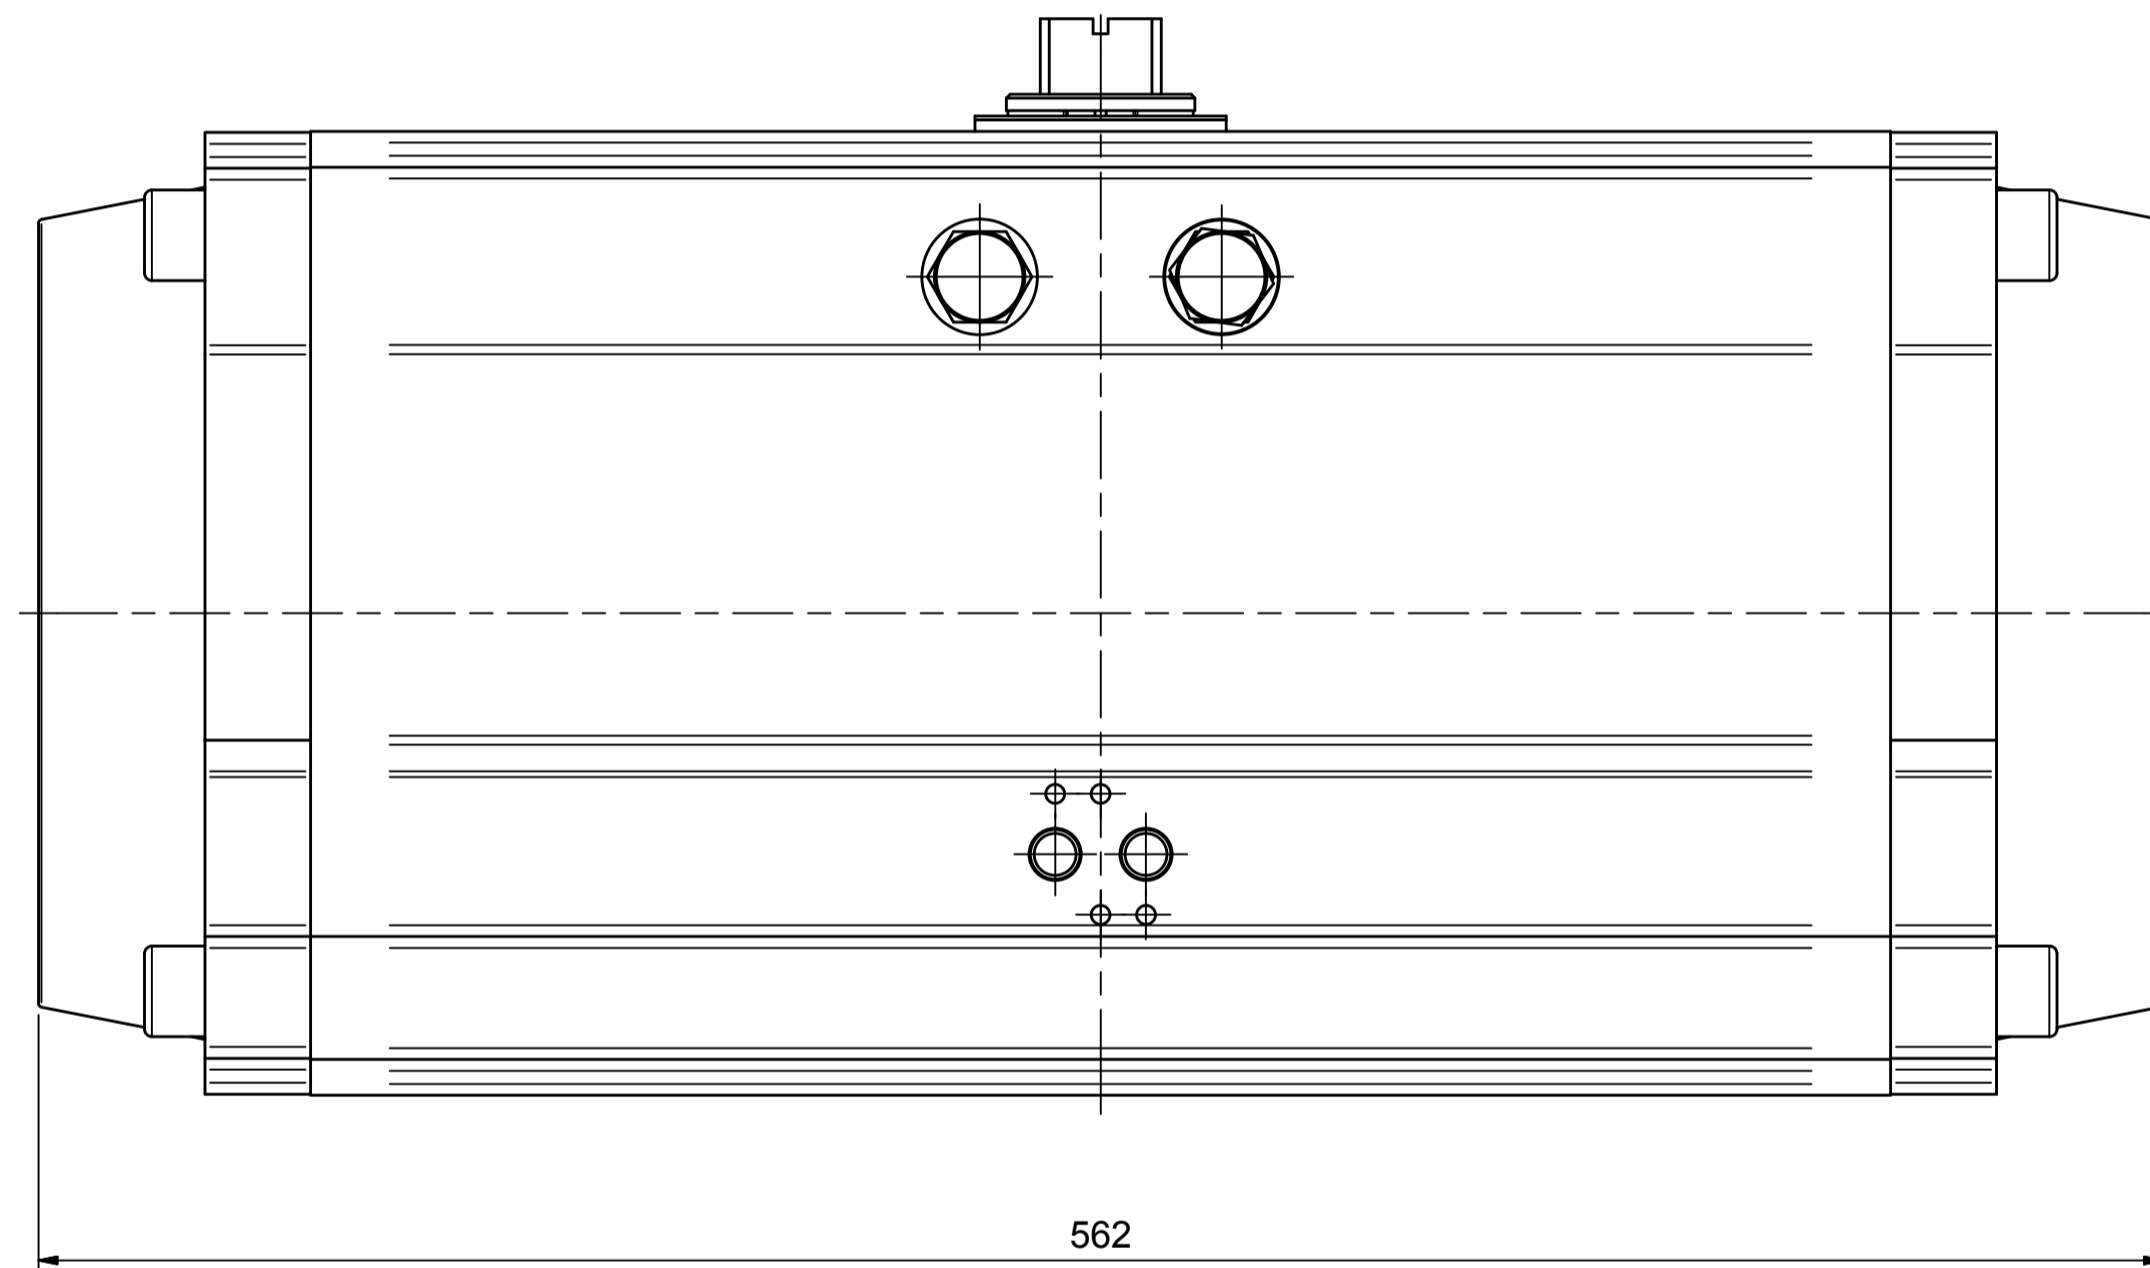

IF IN DOUBT ASK!

DO NOT SCALE PRINT!

DRAWING TO BS 8888

<small>THIS DRAWING IS CONFIDENTIAL AND IS NOT TO BE REPRODUCED WITHOUT THE WRITTEN CONSENT OF Actuated Valve Supplies Limited</small>					
TITLE CH-C PNEUMATIC ACTUATOR MODEL C-210					
STOCK CODE AVS-C-210-CAD				DIM ARE mm	
DRAWING NUMBER AVS-C-210-CAD				SCALE 1:2	
SHEET 1 OF 1					