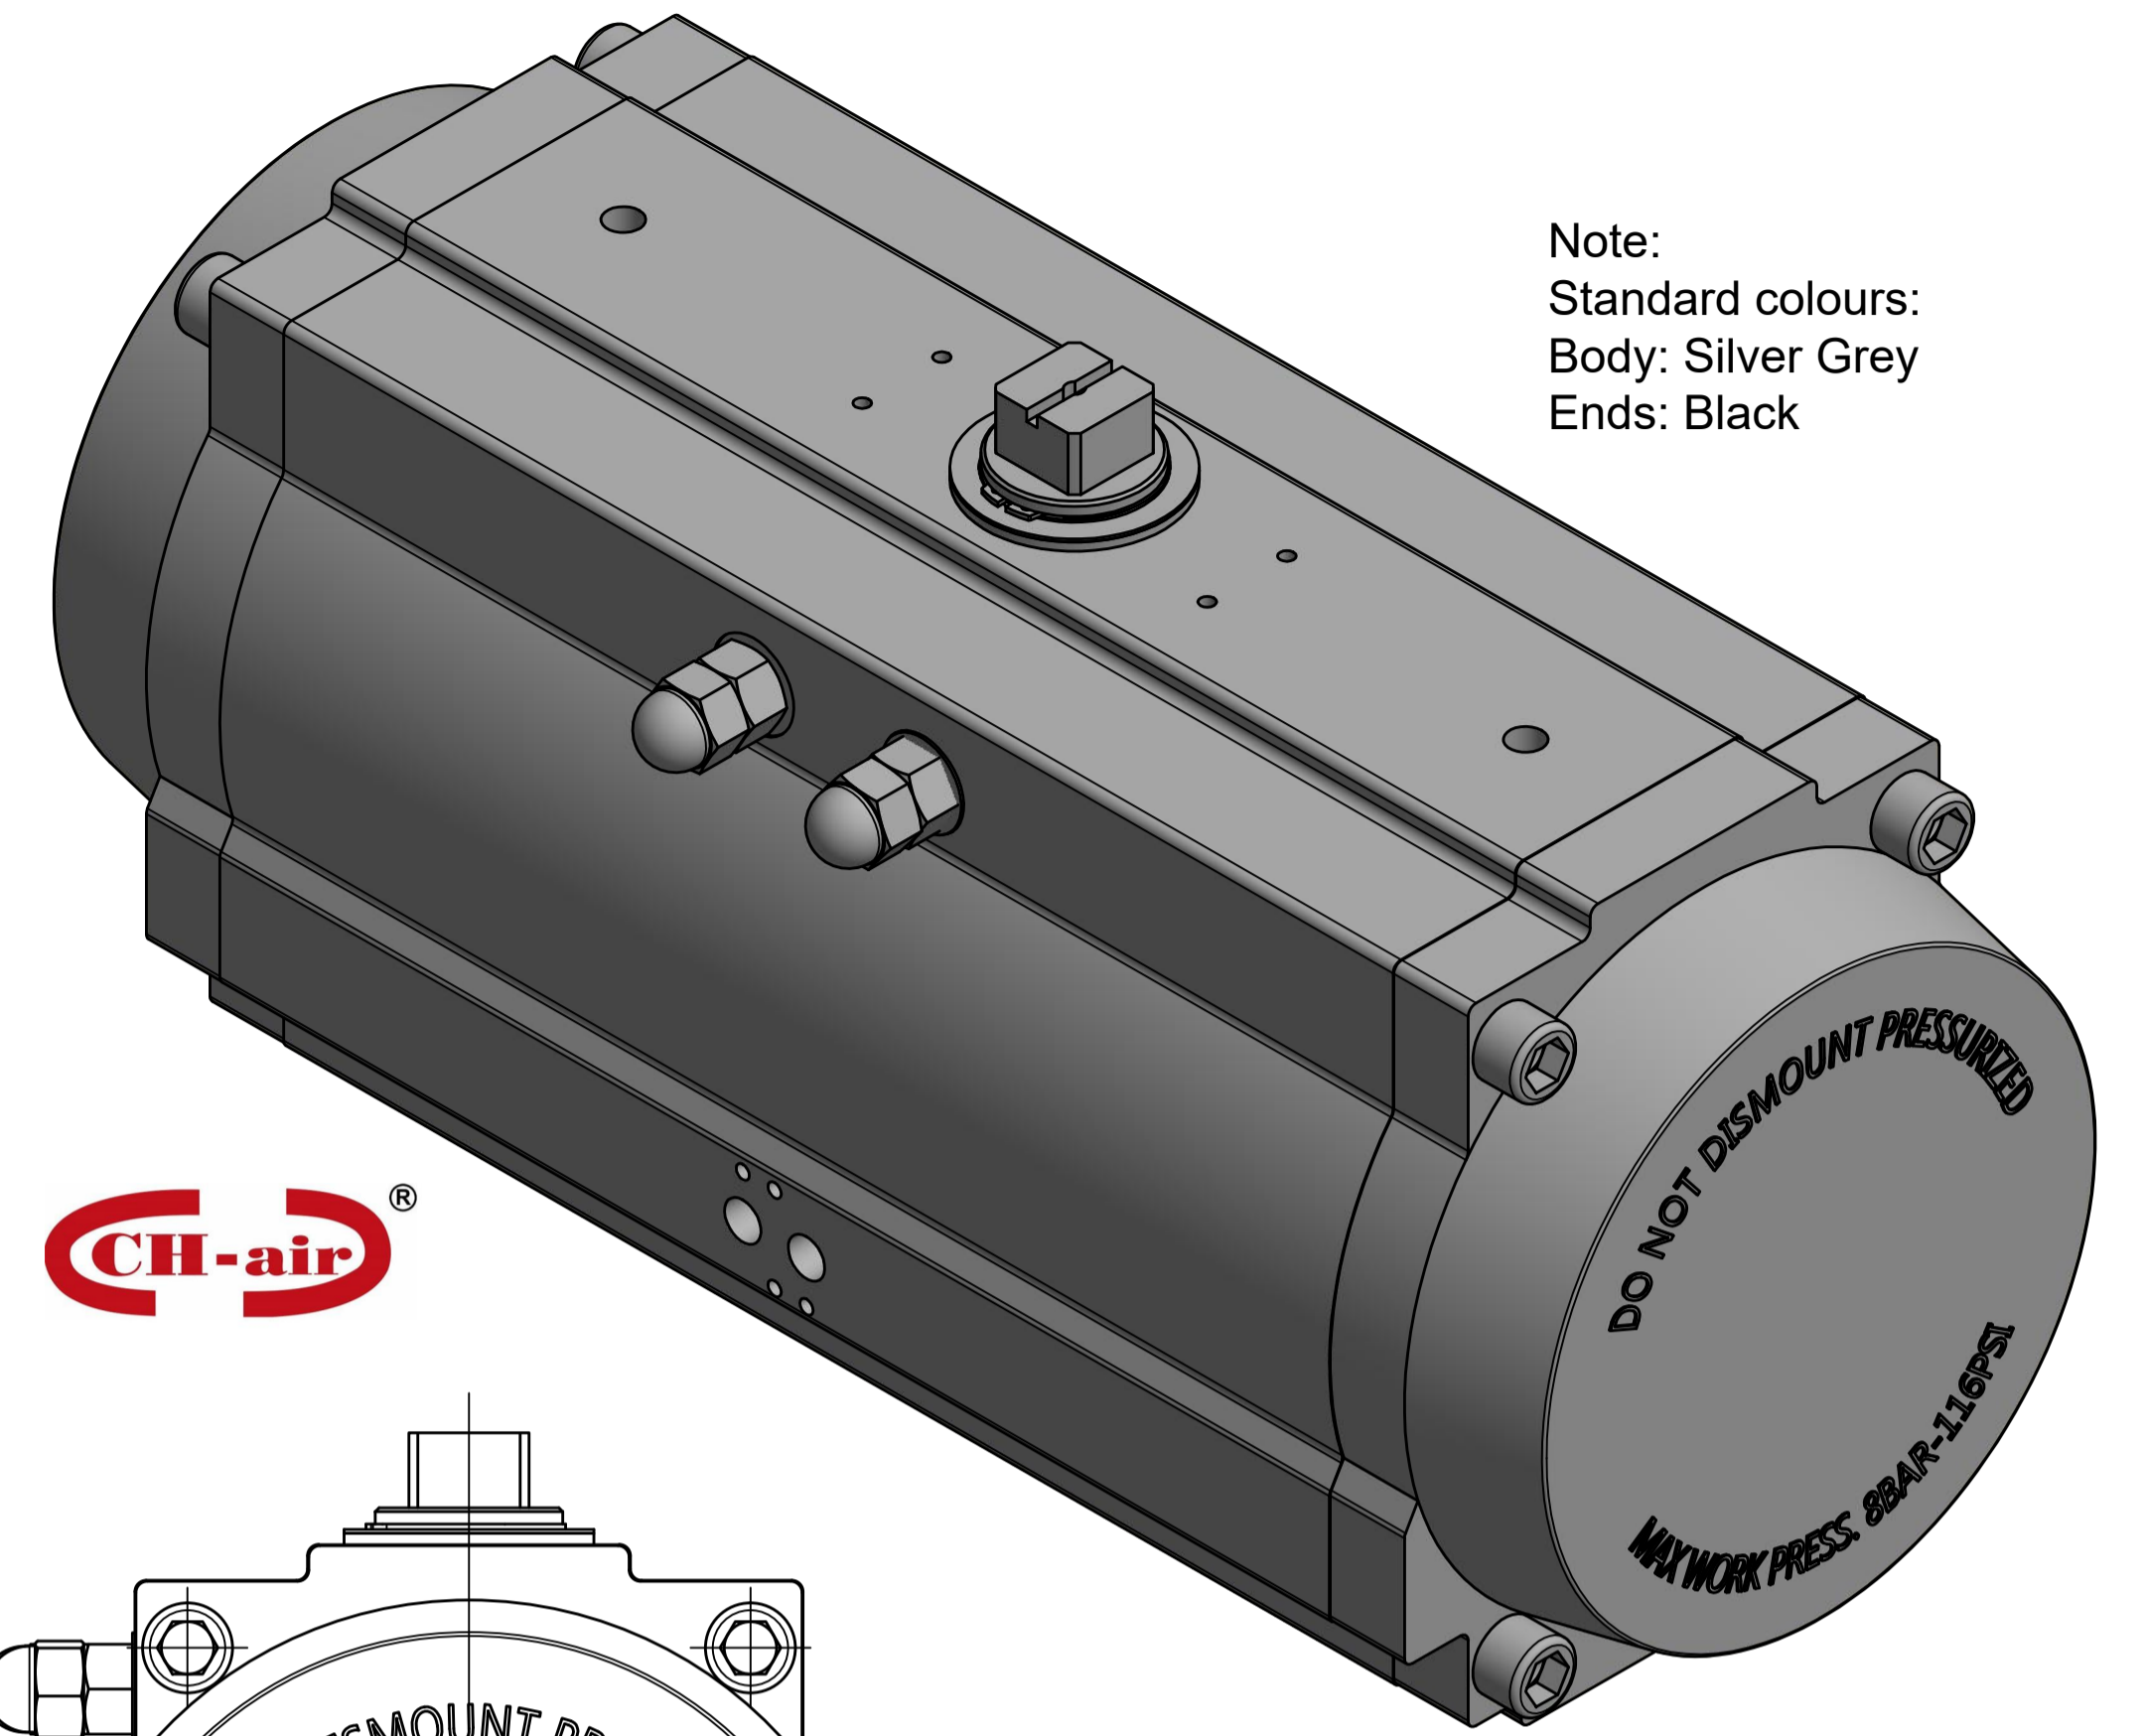

IF IN DOUBT ASK!

DO NOT SCALE PRINT!

DRAWING TO BS 8888

<small>THIS DRAWING IS CONFIDENTIAL AND IS NOT TO BE REPRODUCED WITHOUT THE WRITTEN CONSENT OF Actuated Valve Supplies Limited</small>					
TITLE CH-C PNEUMATIC ACTUATOR MODEL C-210					
STOCK CODE AVS-C-210-CAD				DIM ARE mm	
DRAWING NUMBER AVS-C-210-CAD				SCALE 1:2	
SHEET 1 OF 1					