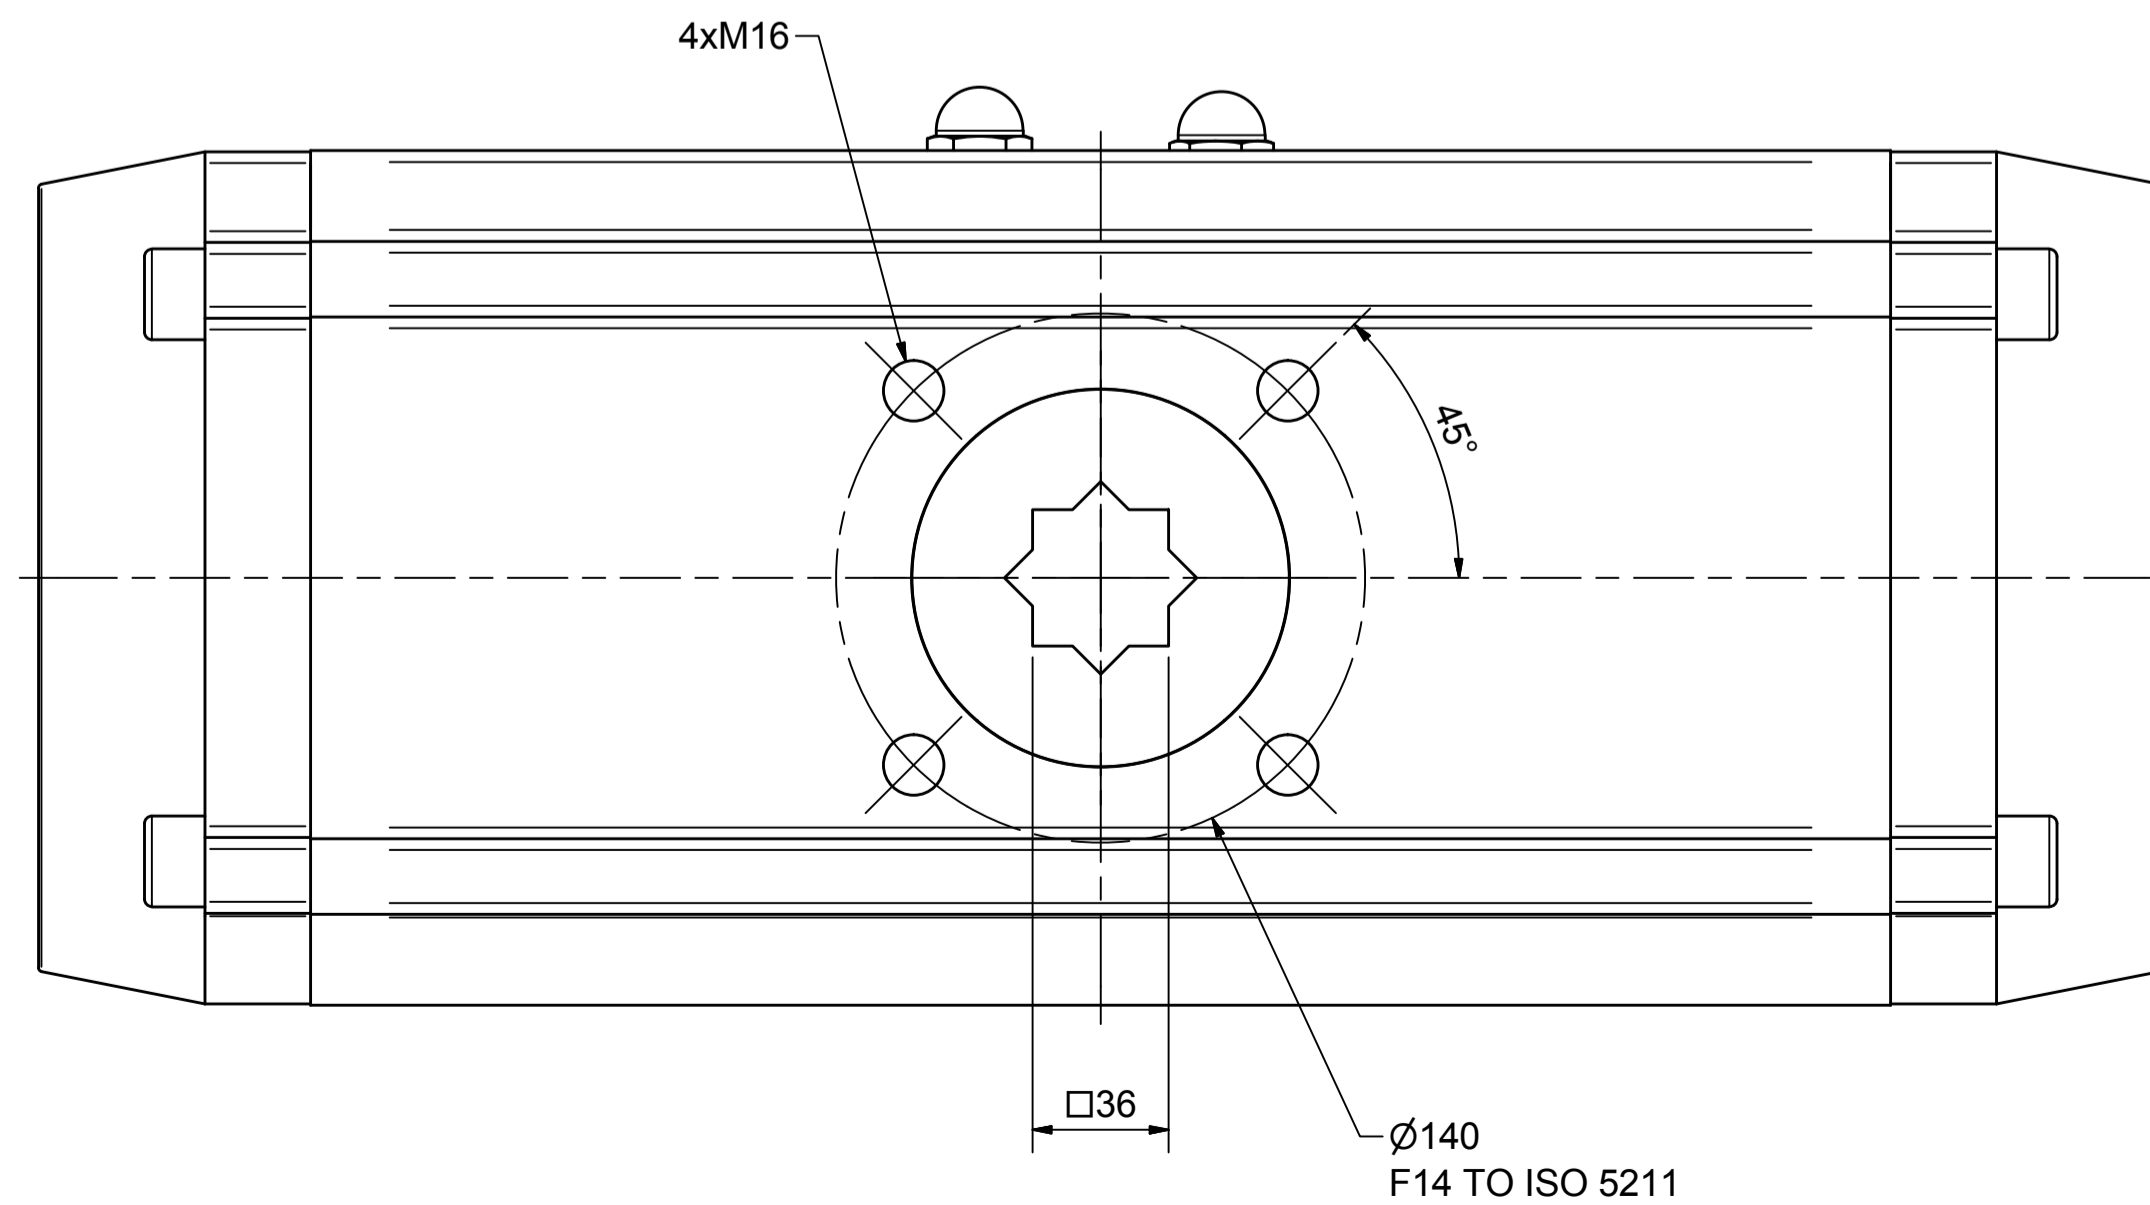

IF IN DOUBT ASK!

DO NOT SCALE PRINT!

DRAWING TO BS 8888

<small>THIS DRAWING IS CONFIDENTIAL AND IS NOT TO BE REPRODUCED WITHOUT THE WRITTEN CONSENT OF Actuated Valve Supplies Limited</small>					
TITLE CH-C PNEUMATIC ACTUATOR MODEL C-210					
STOCK CODE AVS-C-210-CAD				DIM ARE mm	
DRAWING NUMBER AVS-C-210-CAD				SCALE 1:2	
SHEET 1 OF 1					