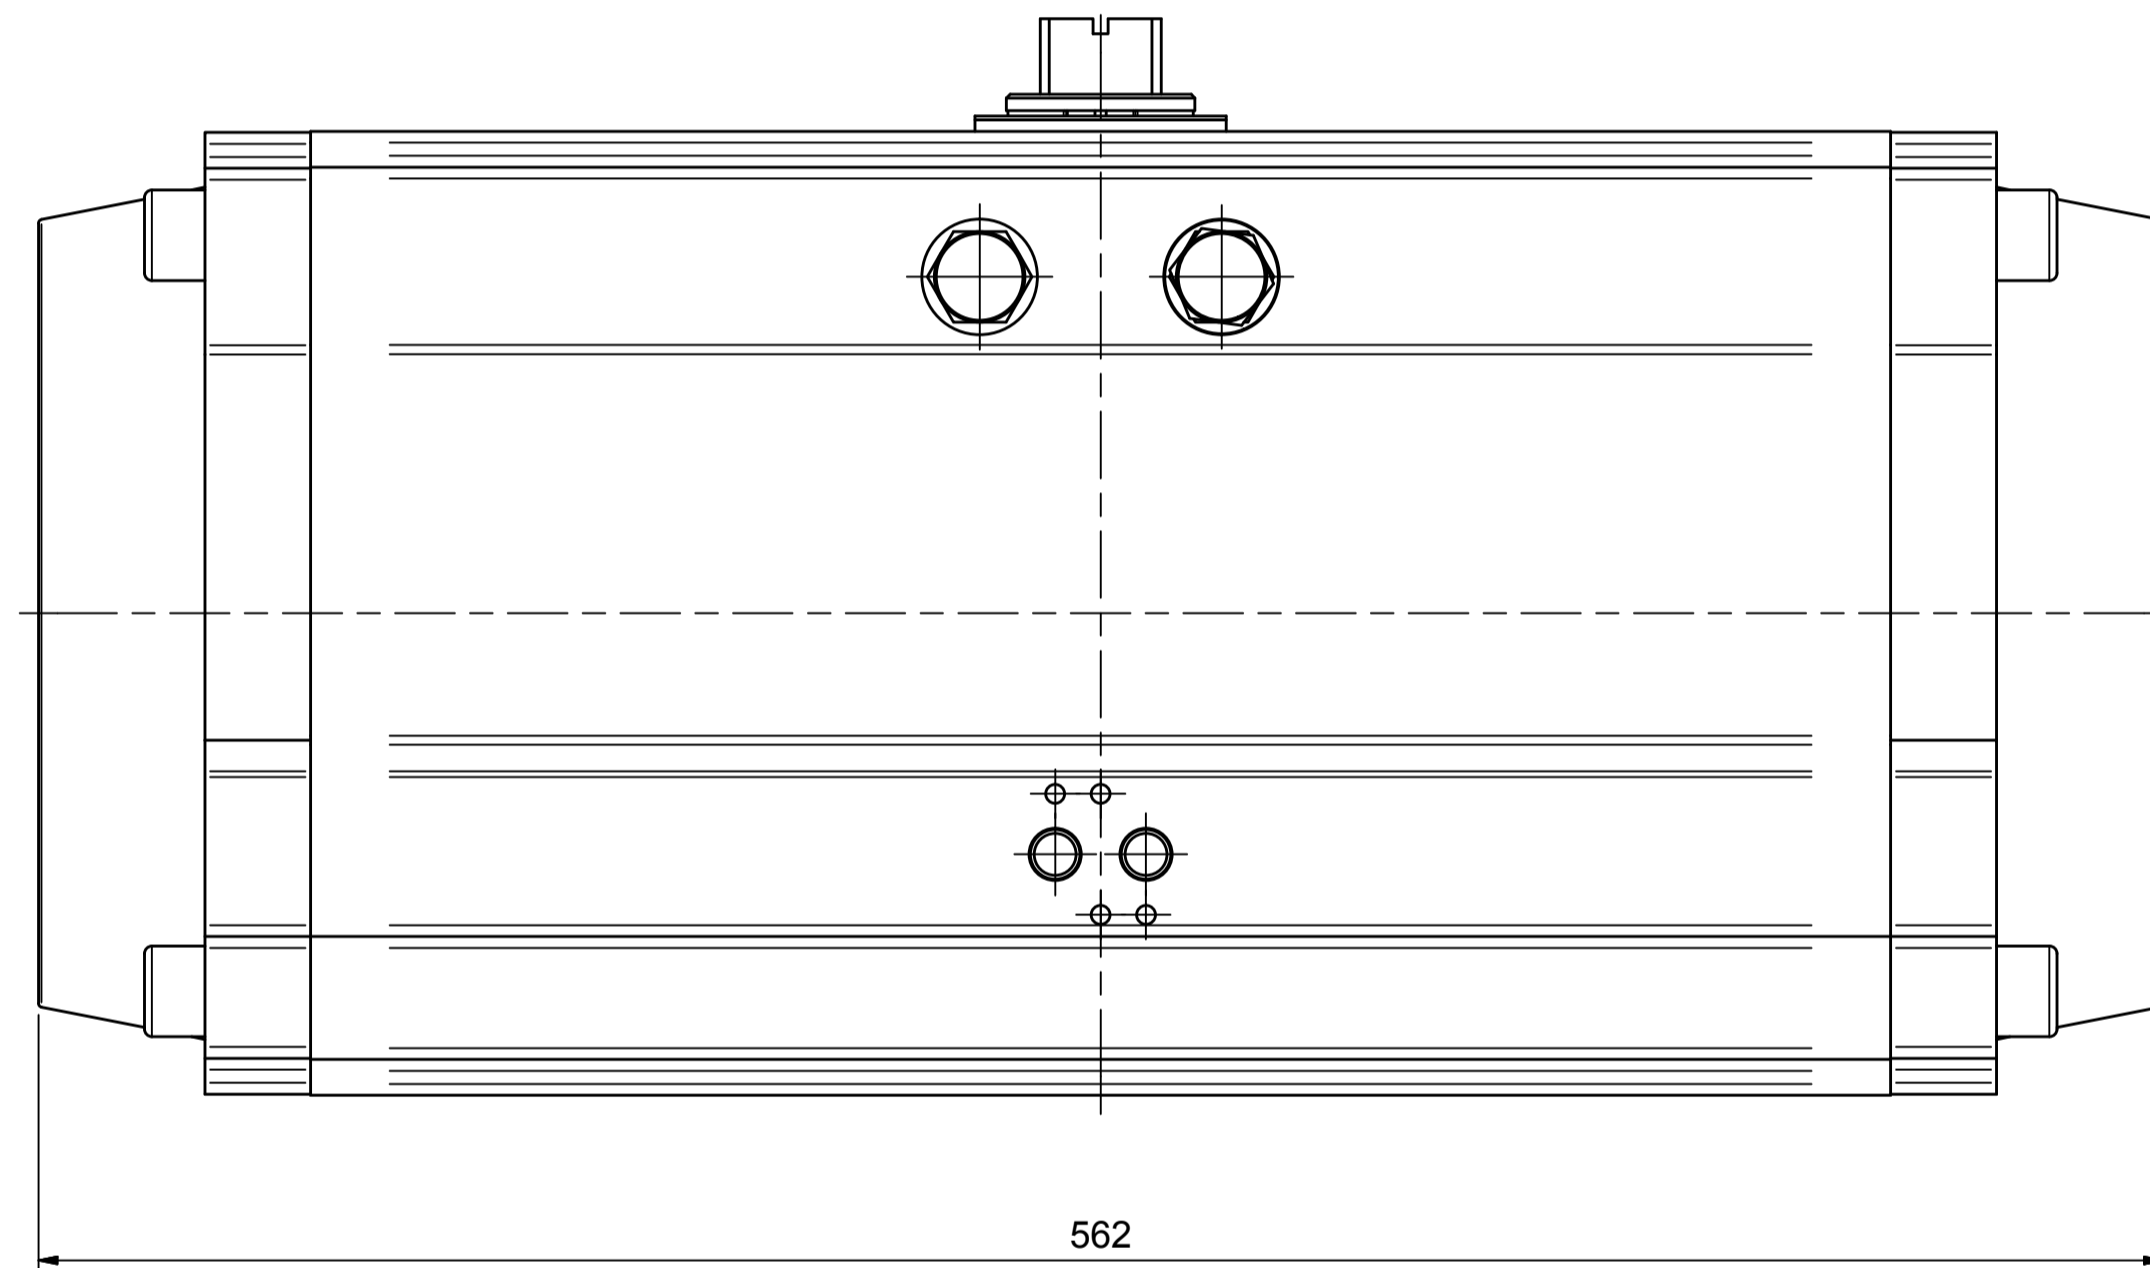

IF IN DOUBT ASK!

DO NOT SCALE PRINT!

DRAWING TO BS 8888

<small>THIS DRAWING IS CONFIDENTIAL AND IS NOT TO BE REPRODUCED WITHOUT THE WRITTEN CONSENT OF Actuated Valve Supplies Limited</small>					
<b>TITLE</b> CH-C PNEUMATIC ACTUATOR MODEL C-210					
<b>STOCK CODE</b> AVS-C-210-CAD				<b>DIM ARE mm</b>	
<b>DRAWING NUMBER</b> AVS-C-210-CAD				<b>SCALE</b> 1:2	
SHEET 1 OF 1					