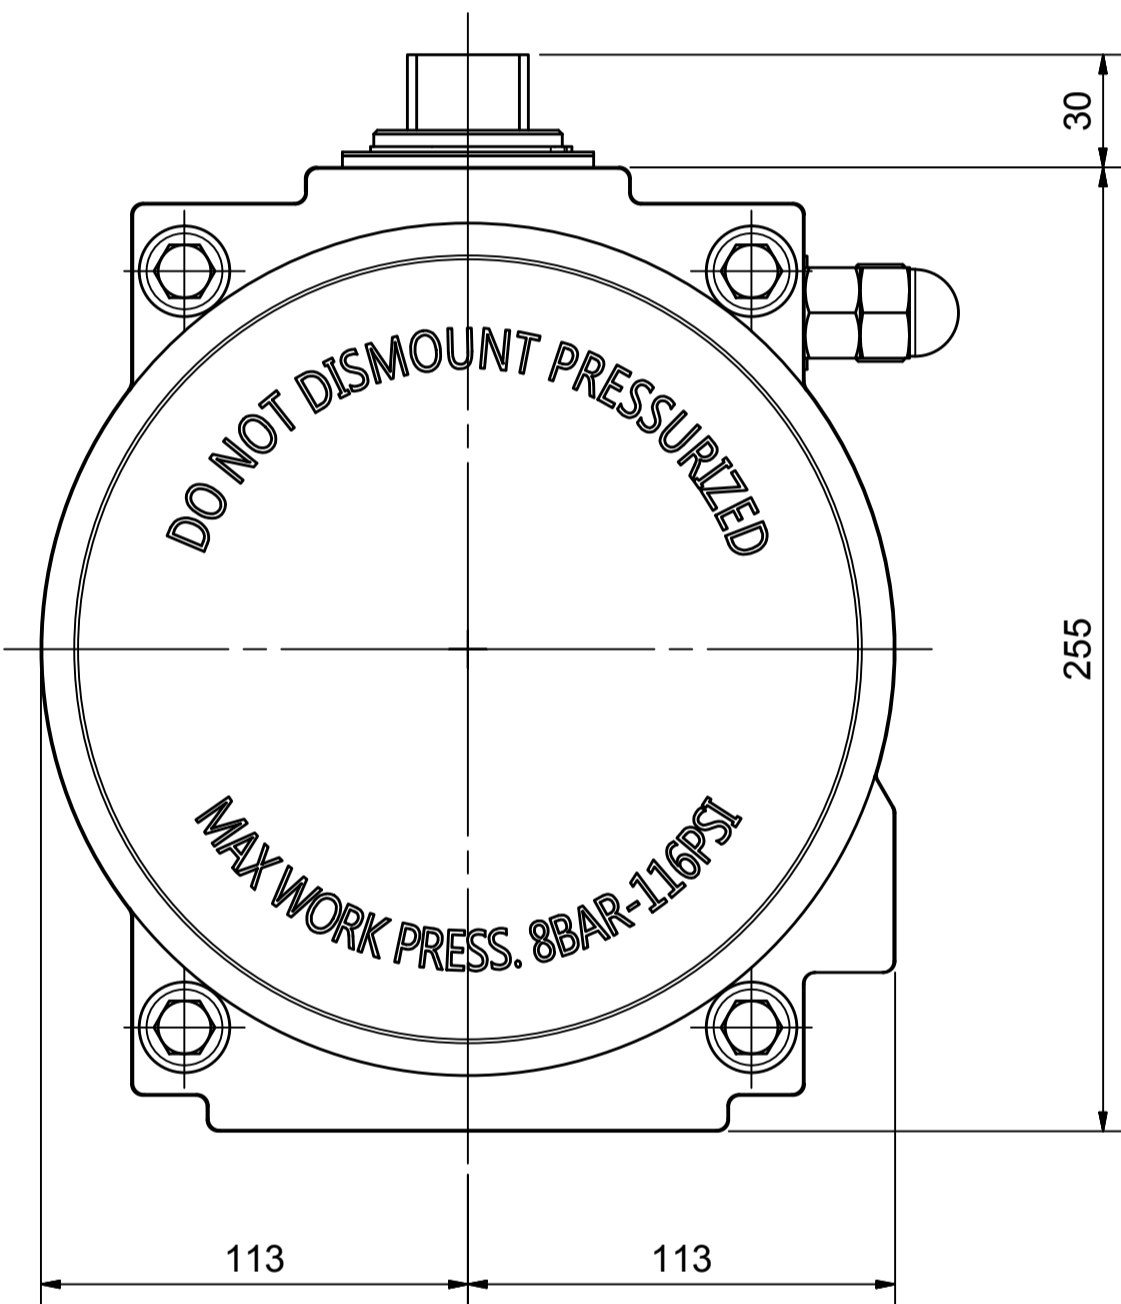

IF IN DOUBT ASK!

DO NOT SCALE PRINT!

DRAWING TO BS 8888

<small>THIS DRAWING IS CONFIDENTIAL AND IS NOT TO BE REPRODUCED WITHOUT THE WRITTEN CONSENT OF Actuated Valve Supplies Limited</small>					
<b>TITLE</b> CH-C PNEUMATIC ACTUATOR MODEL C-210					
<b>STOCK CODE</b> AVS-C-210-CAD				<b>DIM ARE mm</b>	
<b>DRAWING NUMBER</b> AVS-C-210-CAD				<b>SCALE</b> 1:2	
SHEET 1 OF 1					