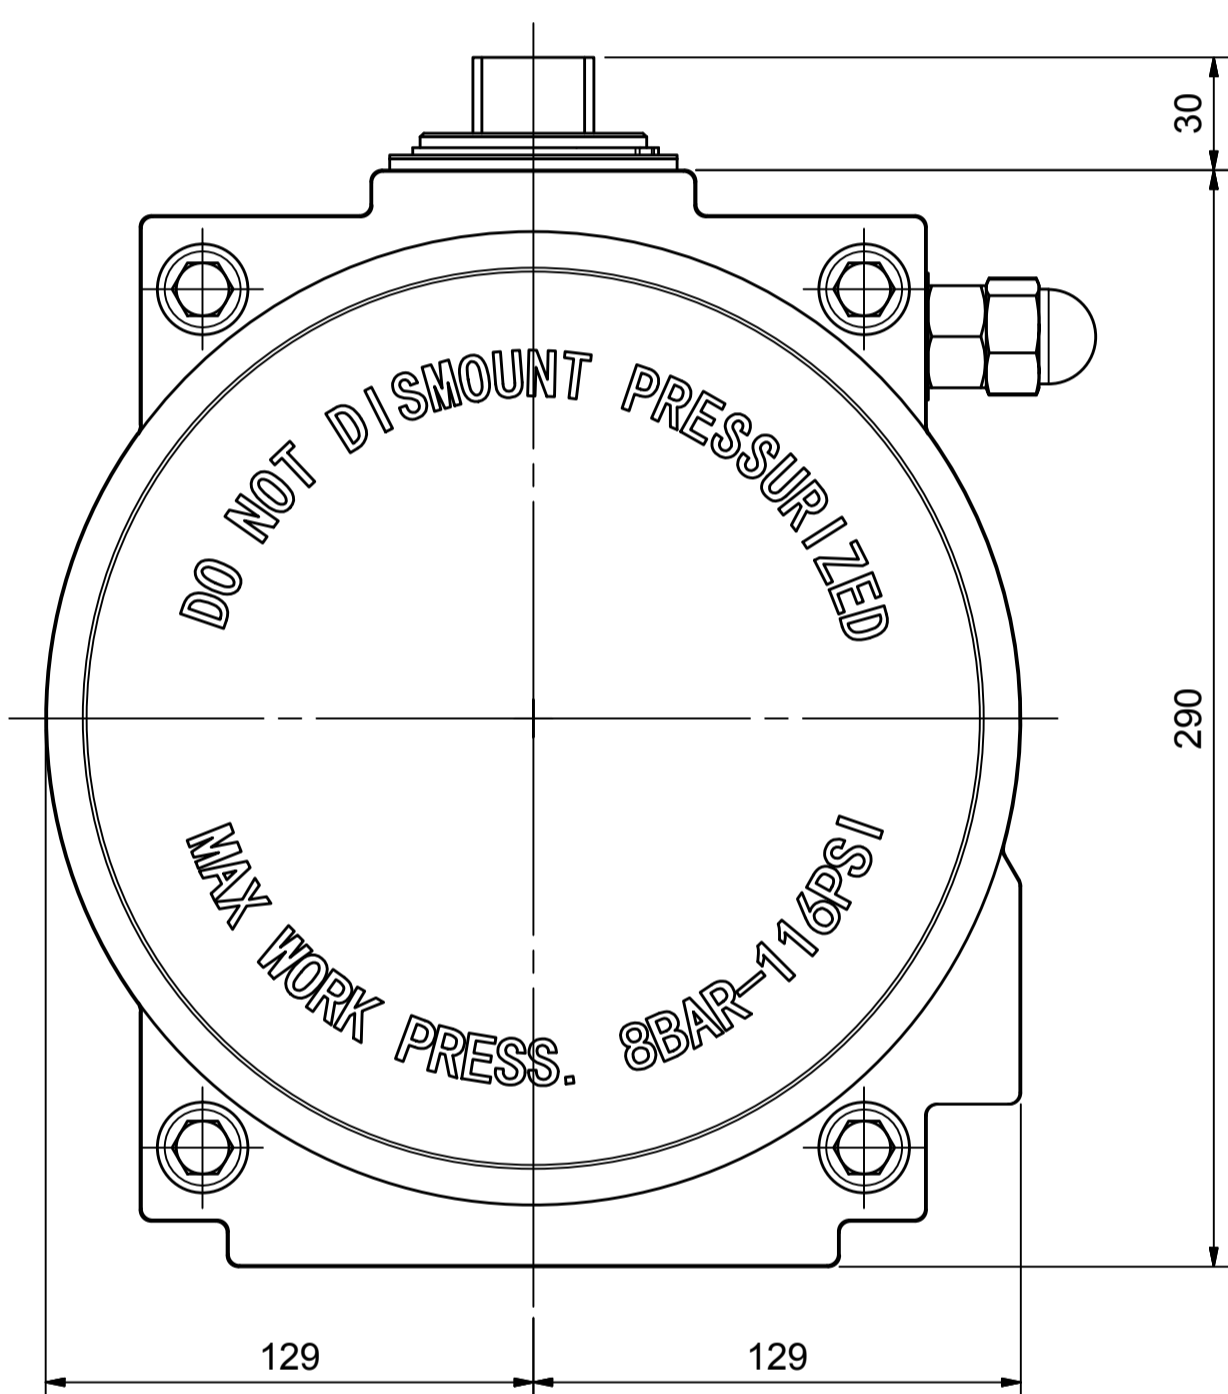

IF IN DOUBT ASK!

DO NOT SCALE PRINT!

DRAWING TO BS 8888

Note:
Standard colours:
Body: Silver Grey
Ends: Black

<small>THIS DRAWING IS CONFIDENTIAL AND IS NOT TO BE REPRODUCED WITHOUT THE WRITTEN CONSENT OF Actuated Valve Supplies Limited</small>					
TITLE CH-C PNEUMATIC ACTUATOR MODEL C-240					
STOCK CODE AVS-C-240-CAD				DIM ARE mm SCALE 1:2	
AVS-C-240-CAD					
DRAWING NUMBER SHEET 1 OF 1					