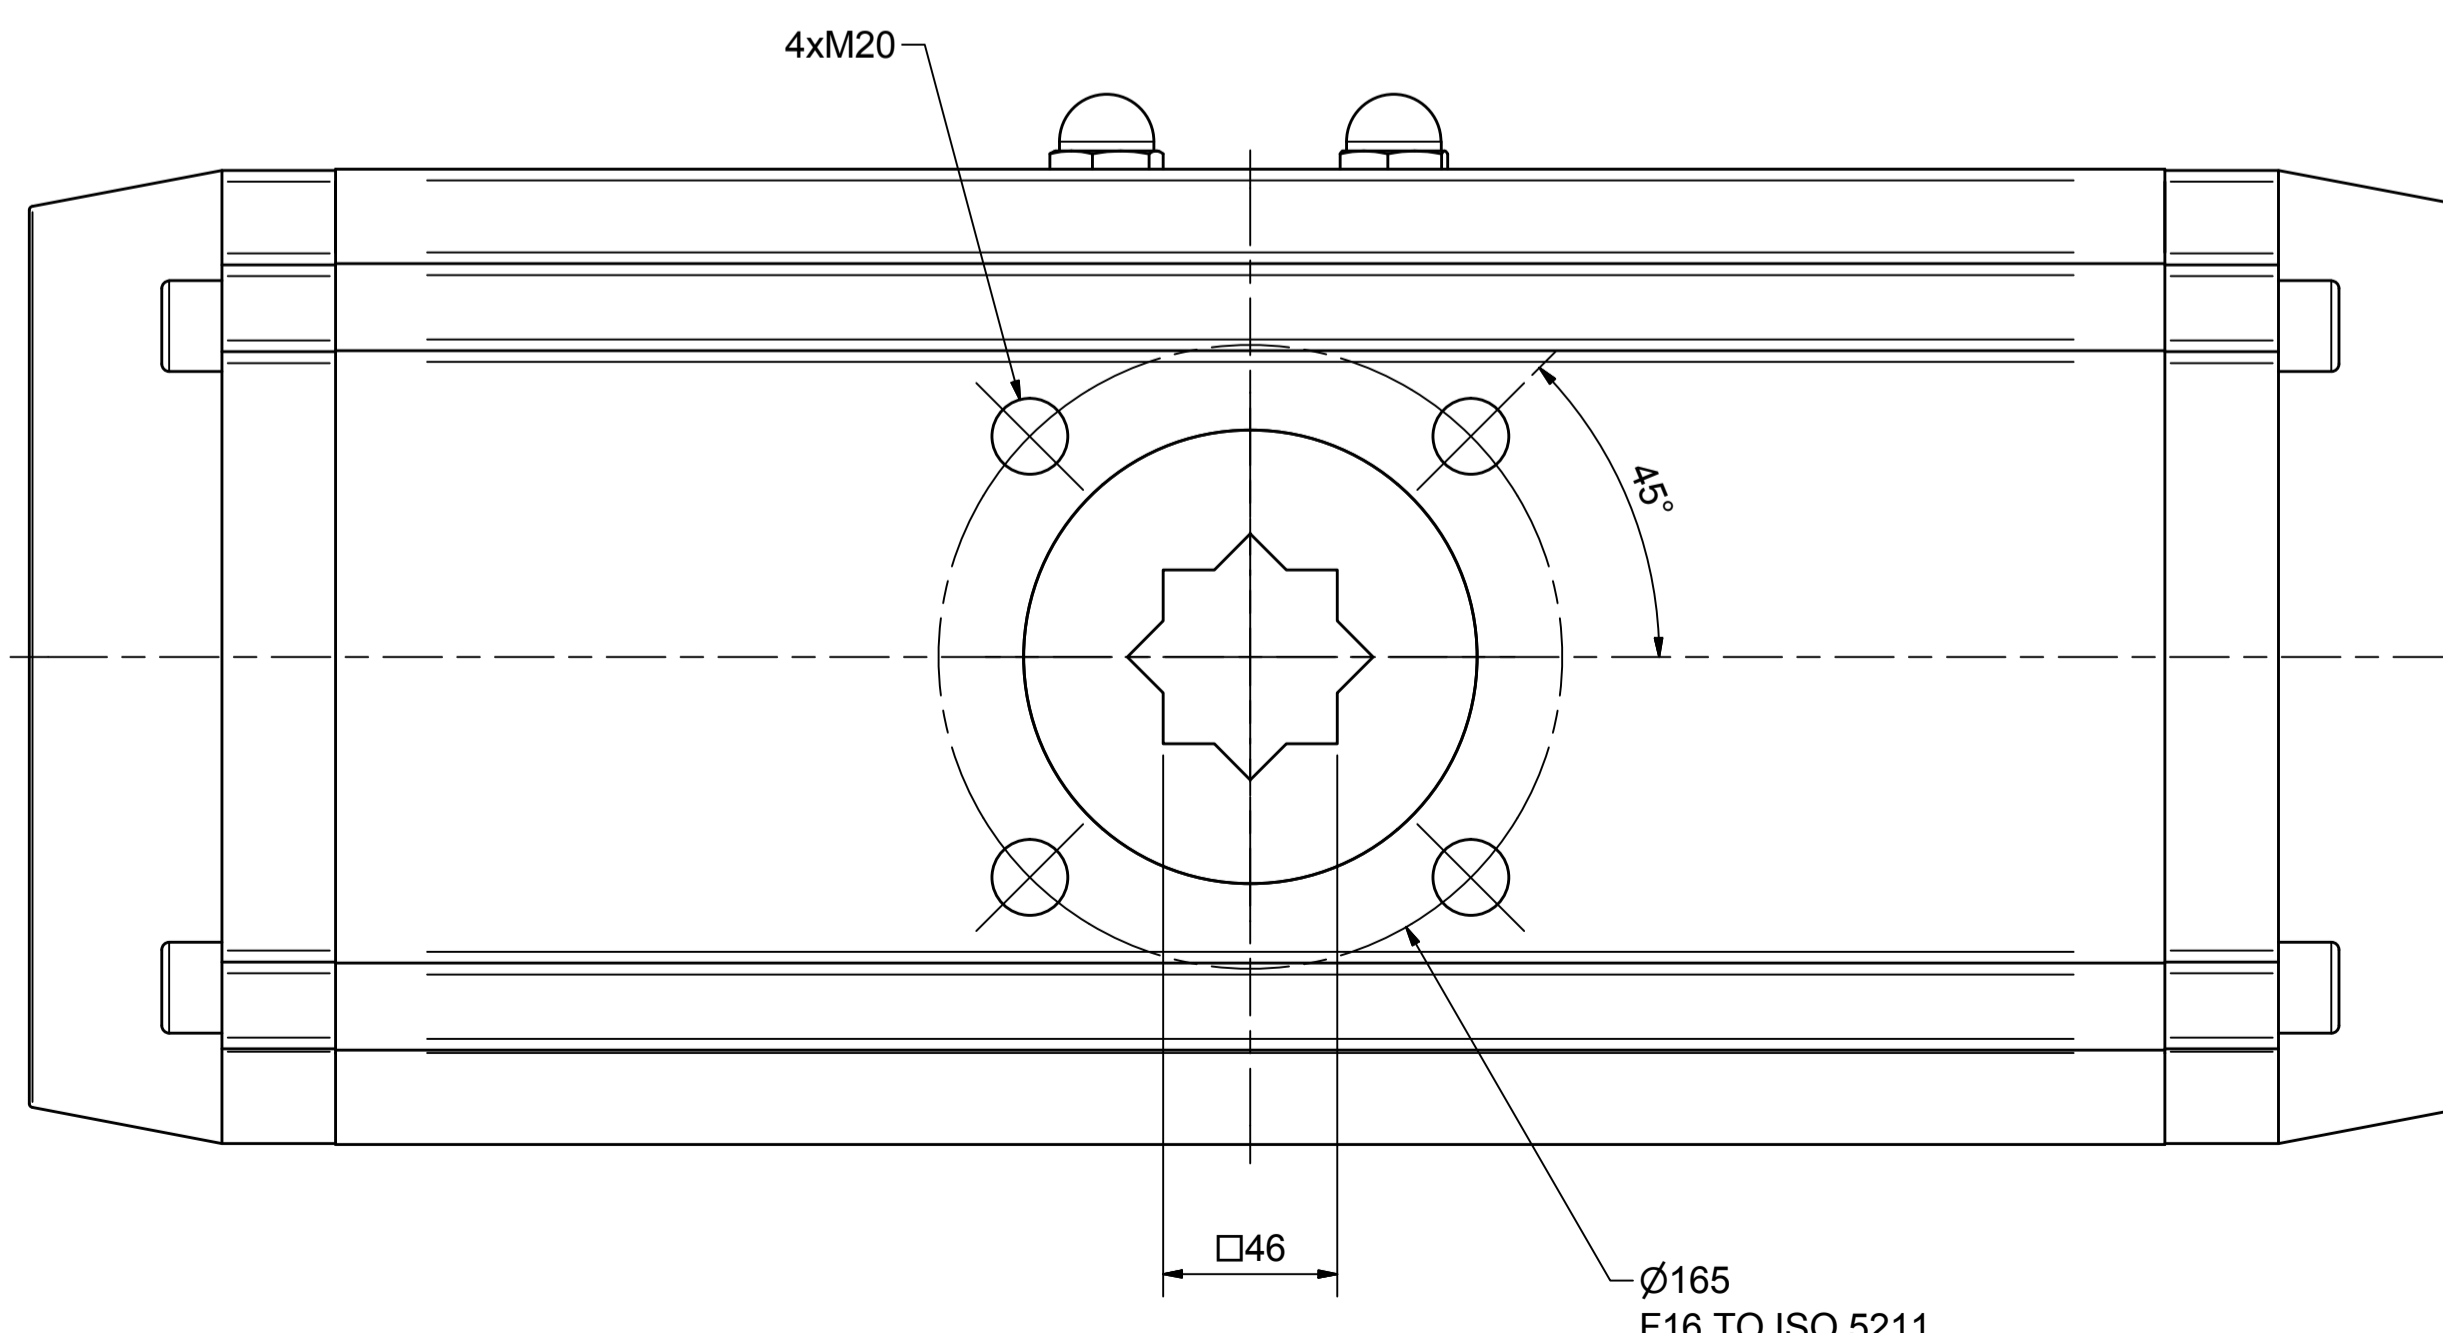

IF IN DOUBT ASK!

DO NOT SCALE PRINT!

DRAWING TO BS 8888

Note:
Standard colours:
Body: Silver Grey
Ends: Black

<small>THIS DRAWING IS CONFIDENTIAL AND IS NOT TO BE REPRODUCED WITHOUT THE WRITTEN CONSENT OF Actuated Valve Supplies Limited</small>					
TITLE CH-C PNEUMATIC ACTUATOR MODEL C-240					
STOCK CODE AVS-C-240-CAD				DIM ARE mm SCALE 1:2	
AVS-C-240-CAD					
DRAWING NUMBER SHEET 1 OF 1					