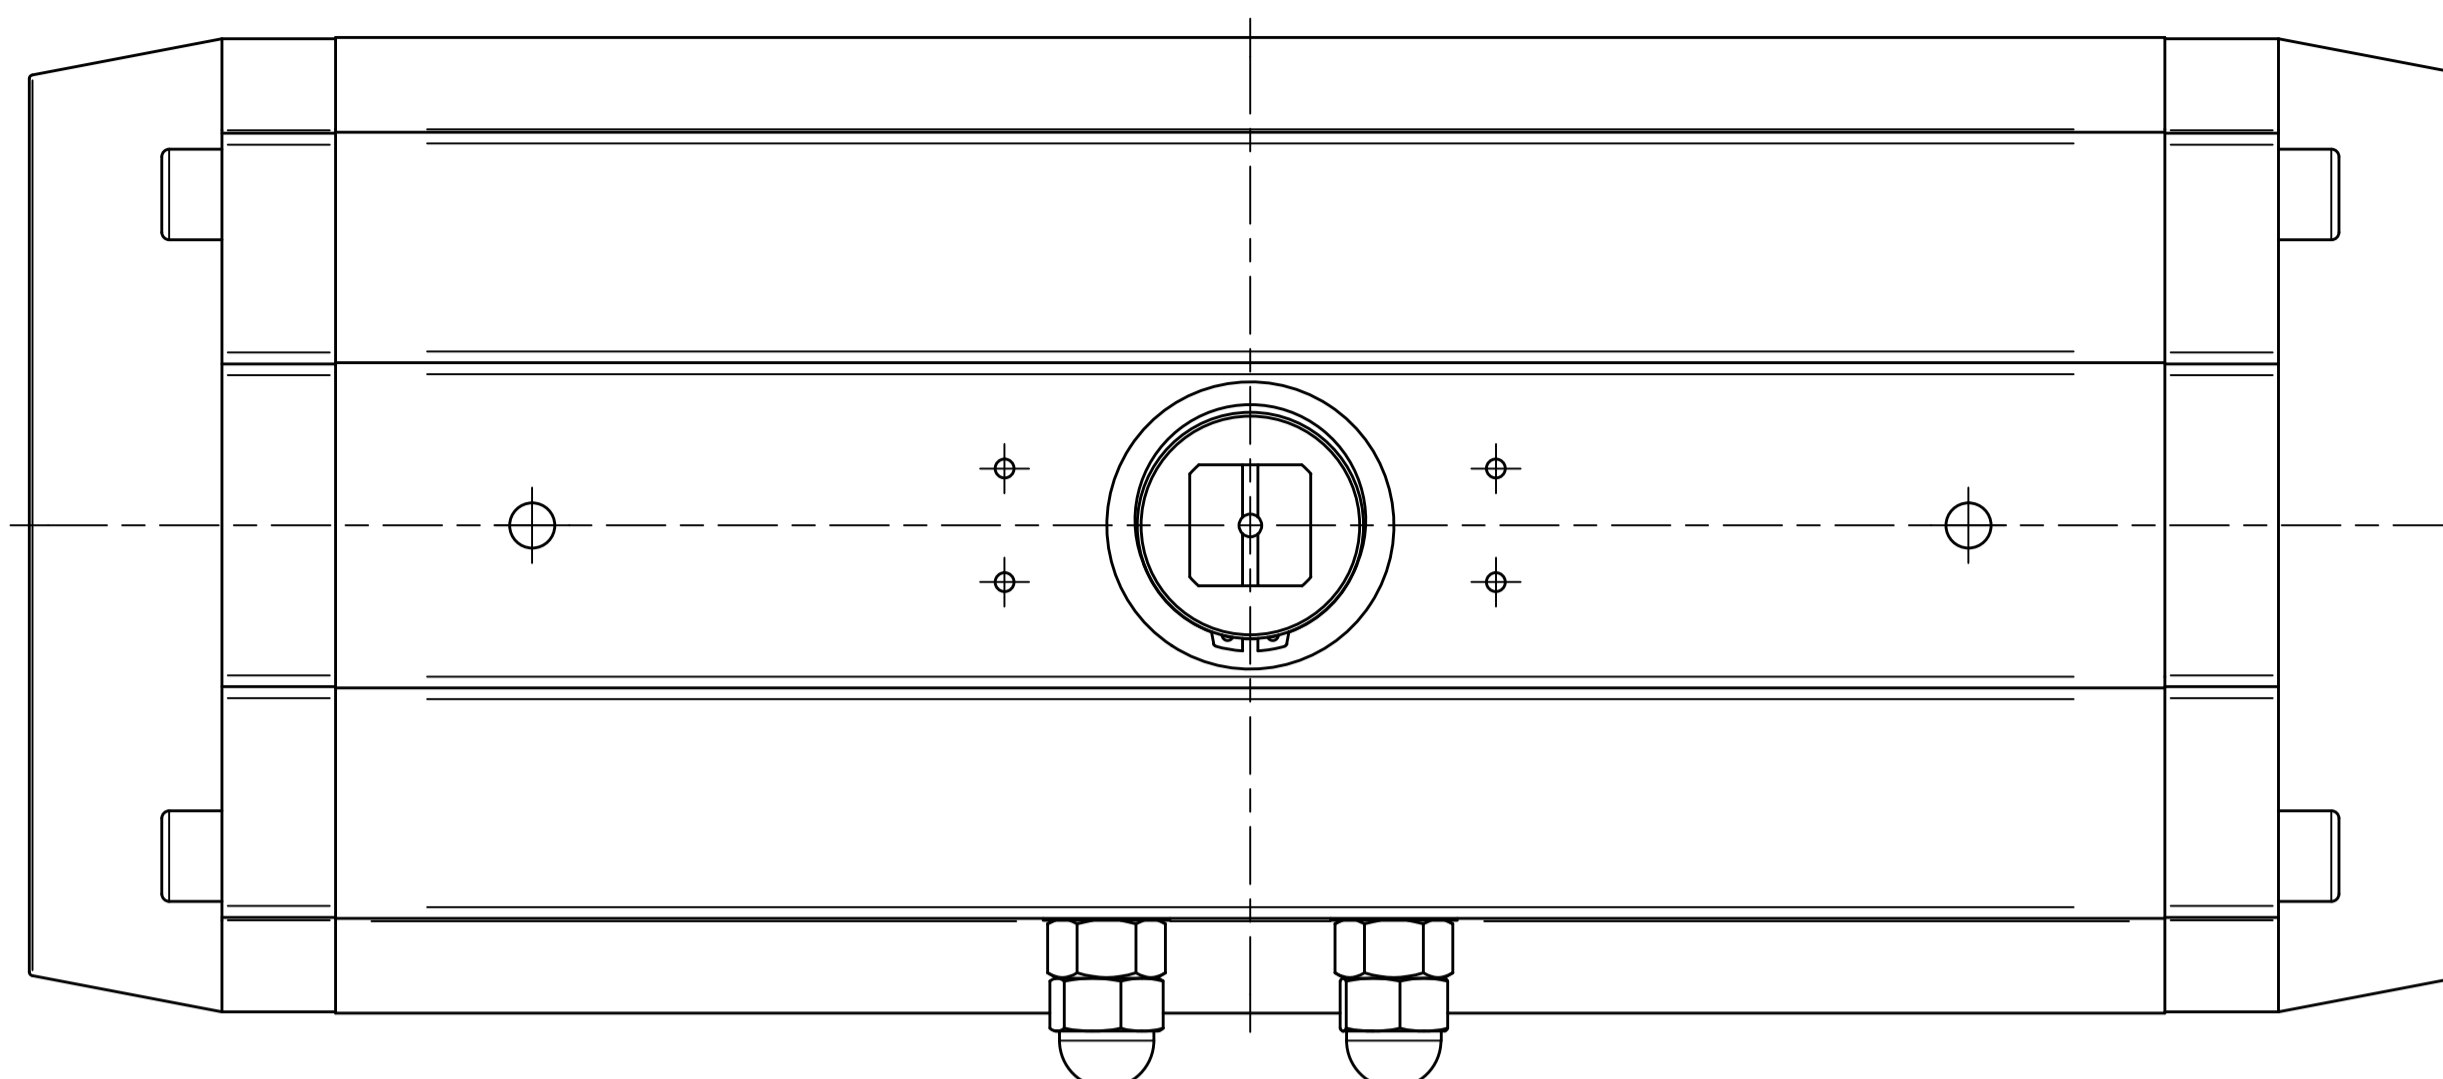

IF IN DOUBT ASK!

DO NOT SCALE PRINT!

DRAWING TO BS 8888

Note:
Standard colours:
Body: Silver Grey
Ends: Black

<small>THIS DRAWING IS CONFIDENTIAL AND IS NOT TO BE REPRODUCED WITHOUT THE WRITTEN CONSENT OF Actuated Valve Supplies Limited</small>					
TITLE CH-C PNEUMATIC ACTUATOR MODEL C-240					
STOCK CODE AVS-C-240-CAD				DIM ARE mm SCALE 1:2	
AVS-C-240-CAD					
DRAWING NUMBER SHEET 1 OF 1					