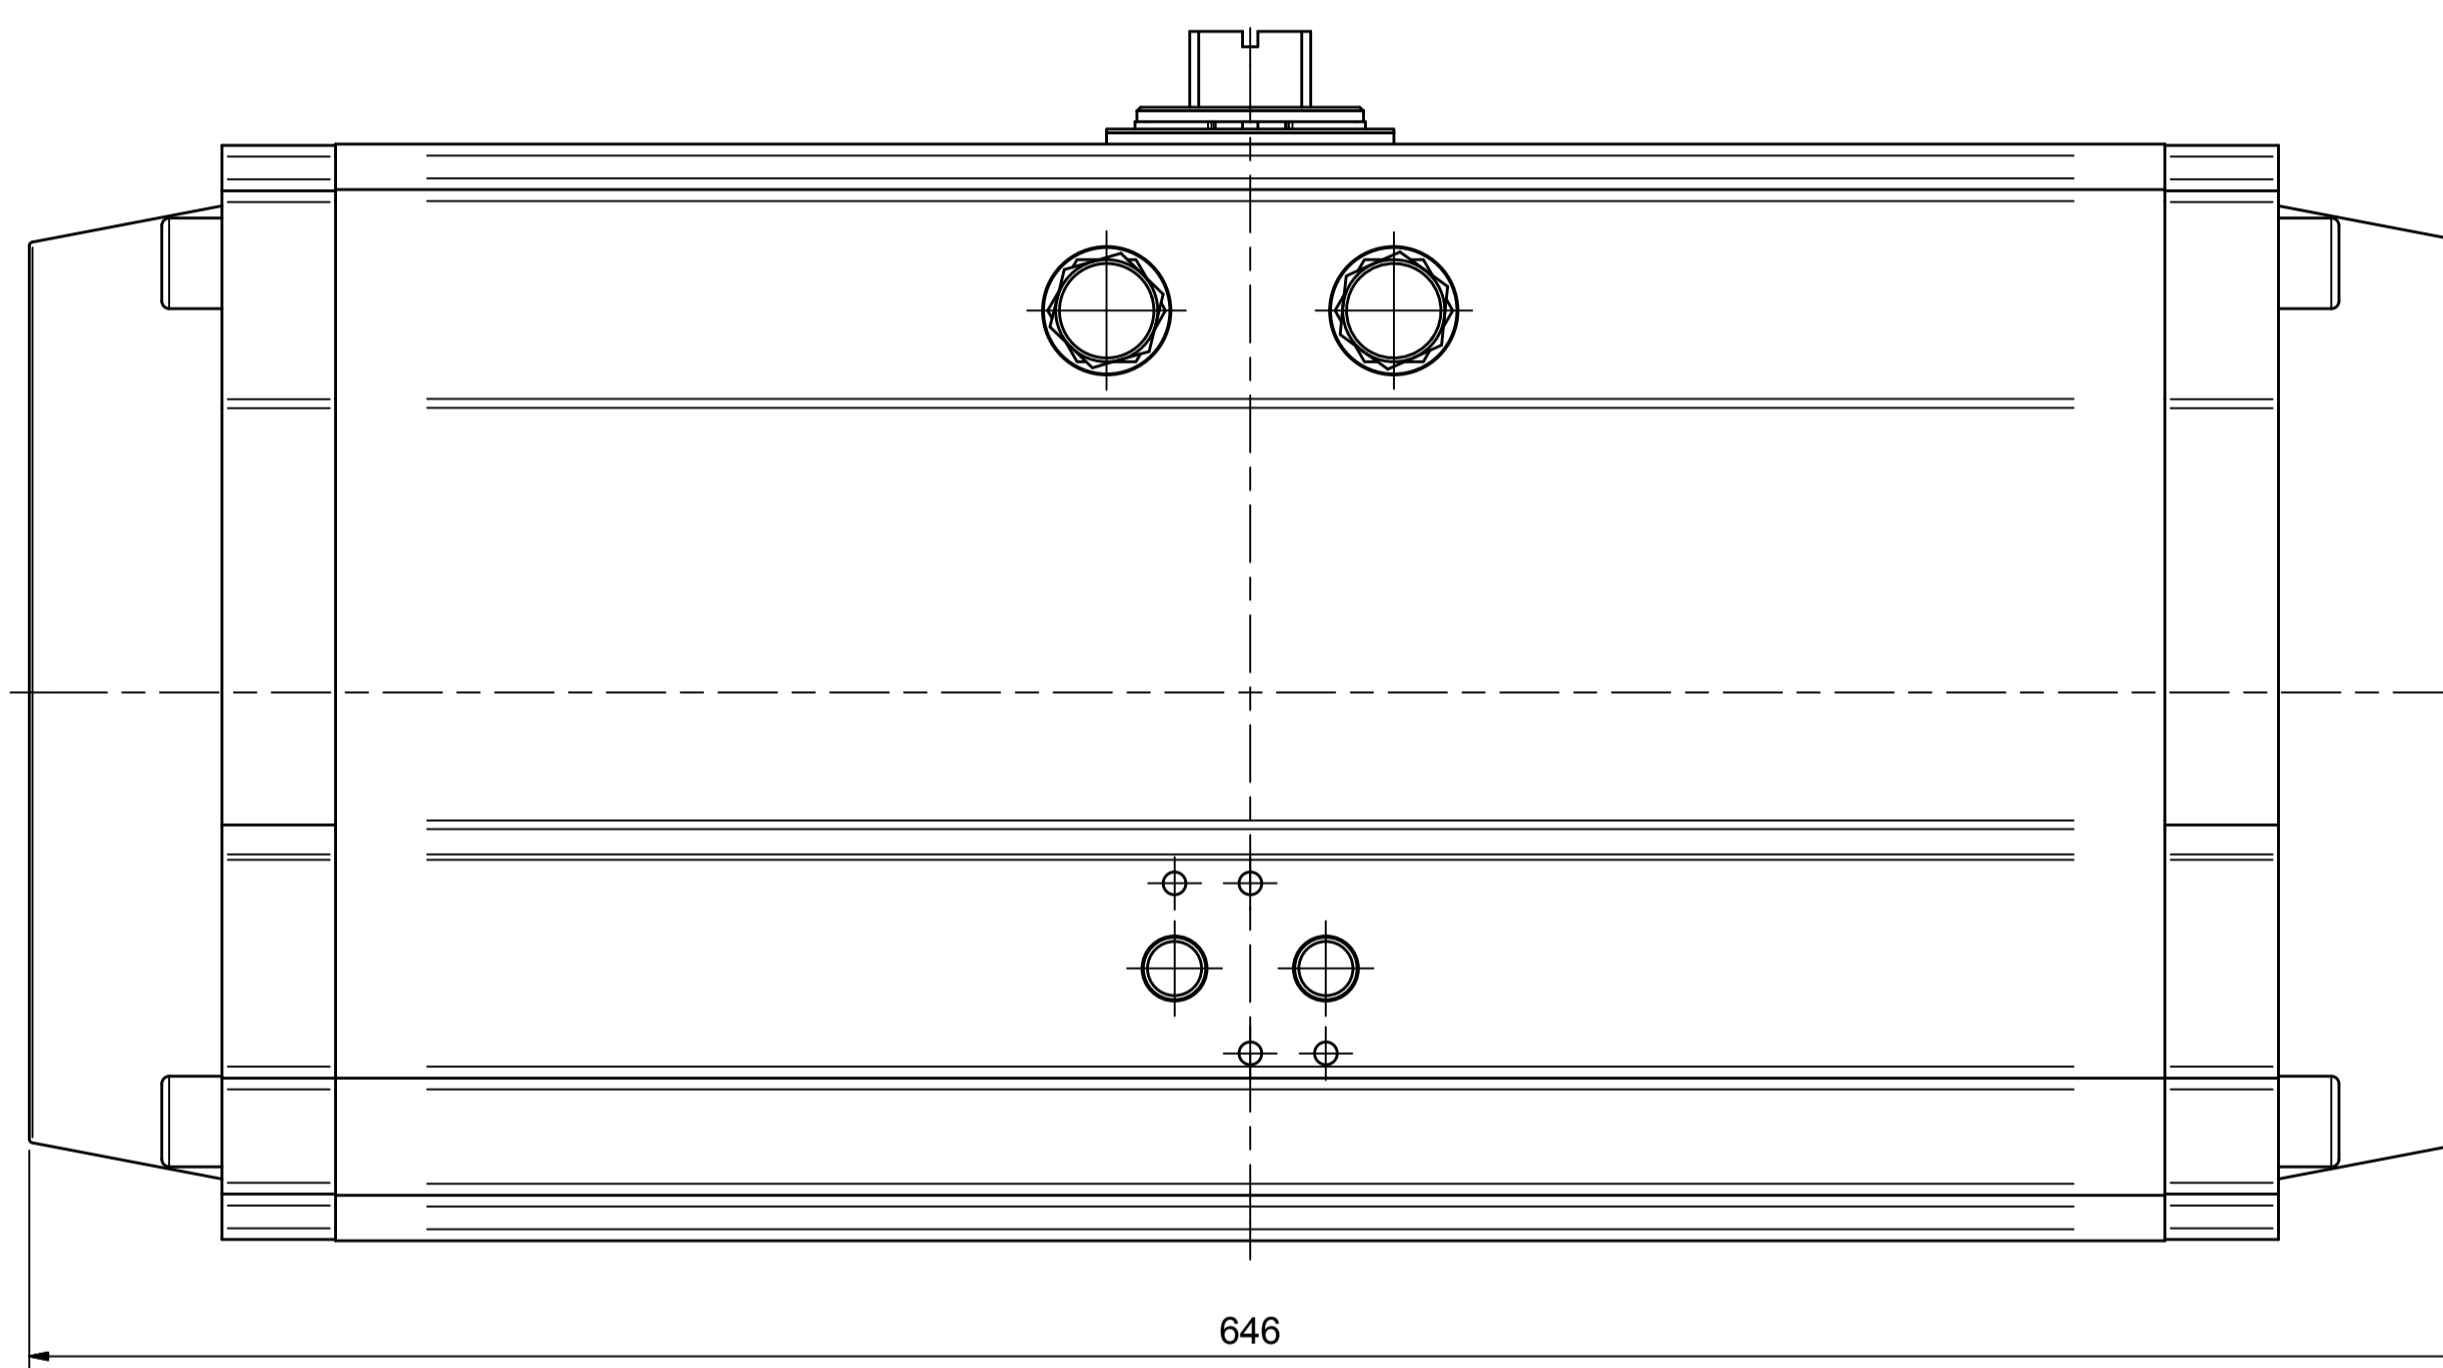

IF IN DOUBT ASK!

DO NOT SCALE PRINT!

DRAWING TO BS 8888

Note:
Standard colours:
Body: Silver Grey
Ends: Black

<small>THIS DRAWING IS CONFIDENTIAL AND IS NOT TO BE REPRODUCED WITHOUT THE WRITTEN CONSENT OF Actuated Valve Supplies Limited</small>					
TITLE CH-C PNEUMATIC ACTUATOR MODEL C-240					
STOCK CODE AVS-C-240-CAD				DIM ARE mm SCALE 1:2	
AVS-C-240-CAD					
DRAWING NUMBER SHEET 1 OF 1					