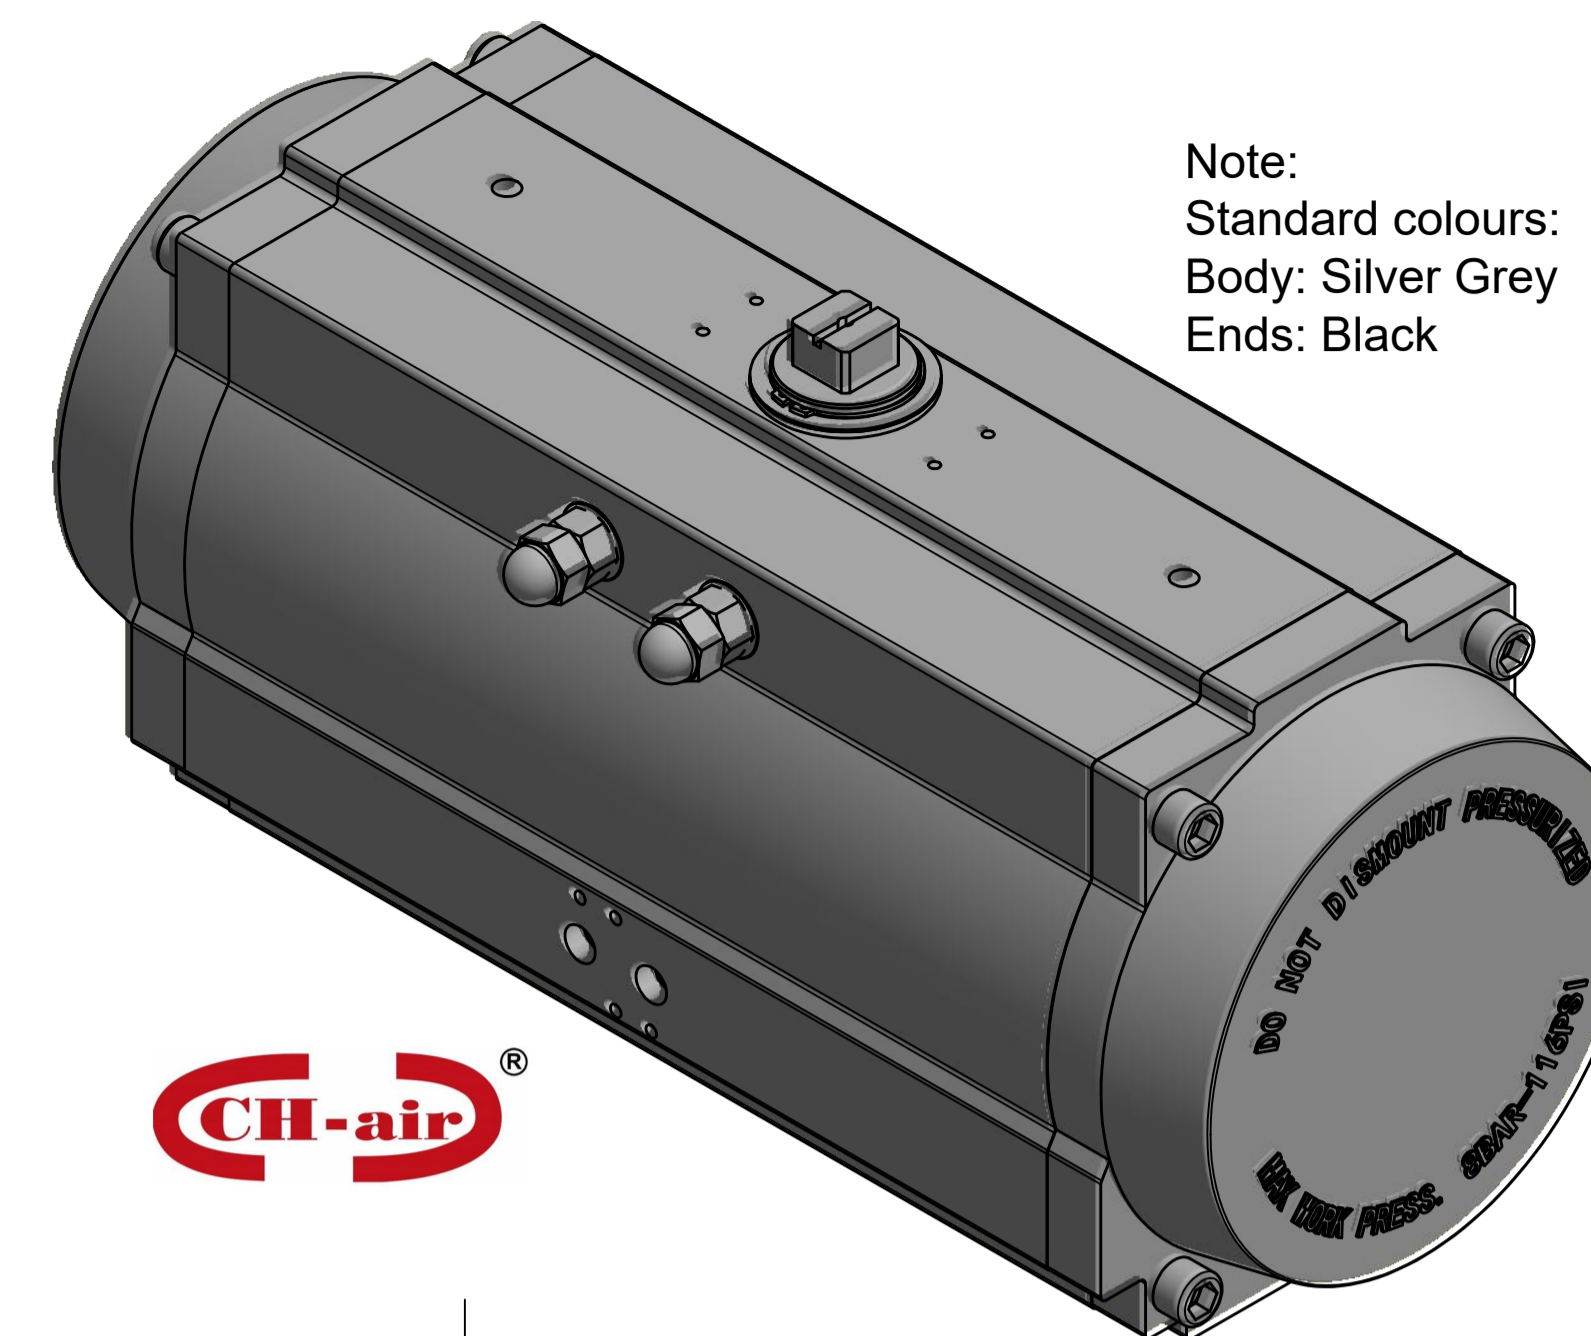

IF IN DOUBT ASK!

DO NOT SCALE PRINT!

DRAWING TO BS 8888

Note:
Standard colours:
Body: Silver Grey
Ends: Black

<small>THIS DRAWING IS CONFIDENTIAL AND IS NOT TO BE REPRODUCED WITHOUT THE WRITTEN CONSENT OF Actuated Valve Supplies Limited</small>					
TITLE CH-C PNEUMATIC ACTUATOR MODEL C-240					
STOCK CODE AVS-C-240-CAD				DIM ARE mm SCALE 1:2	
AVS-C-240-CAD					
DRAWING NUMBER SHEET 1 OF 1					