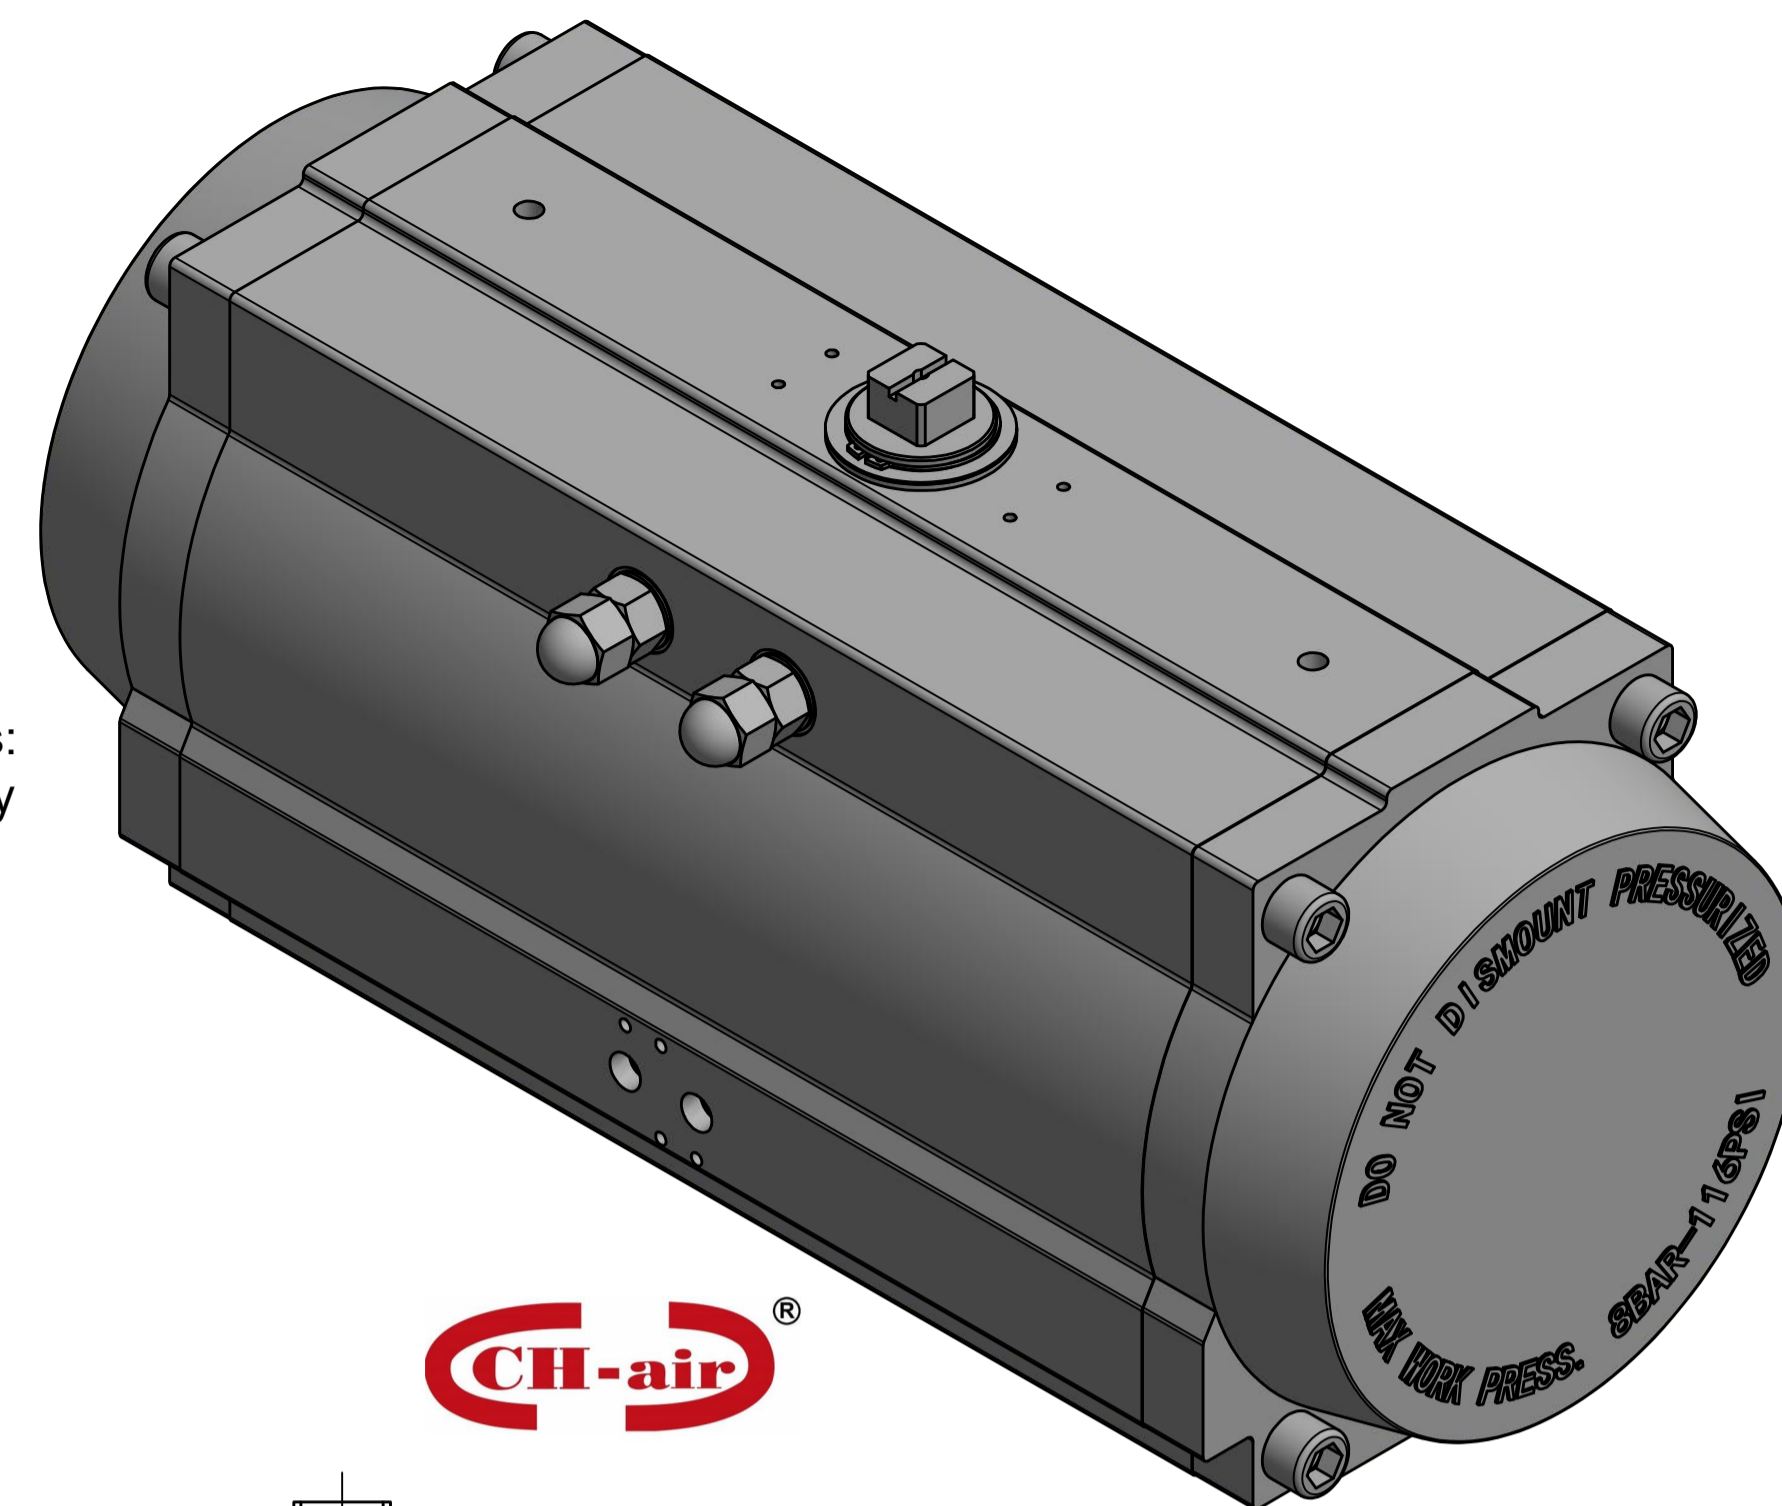

IF IN DOUBT ASK!

DO NOT SCALE PRINT!

DRAWING TO BS 8888

Note:
Standard colours:
Body: Silver Grey
Ends: Black

<small>THIS DRAWING IS CONFIDENTIAL AND IS NOT TO BE REPRODUCED WITHOUT THE WRITTEN CONSENT OF Actuated Valve Supplies Limited</small>					
TITLE CH-C PNEUMATIC ACTUATOR MODEL C-270					
STOCK CODE AVS-C-270-CAD				DIM ARE mm	
				SCALE 1:2.5	
AVS-C-270-CAD					
DRAWING NUMBER				SHEET 1 OF 1	