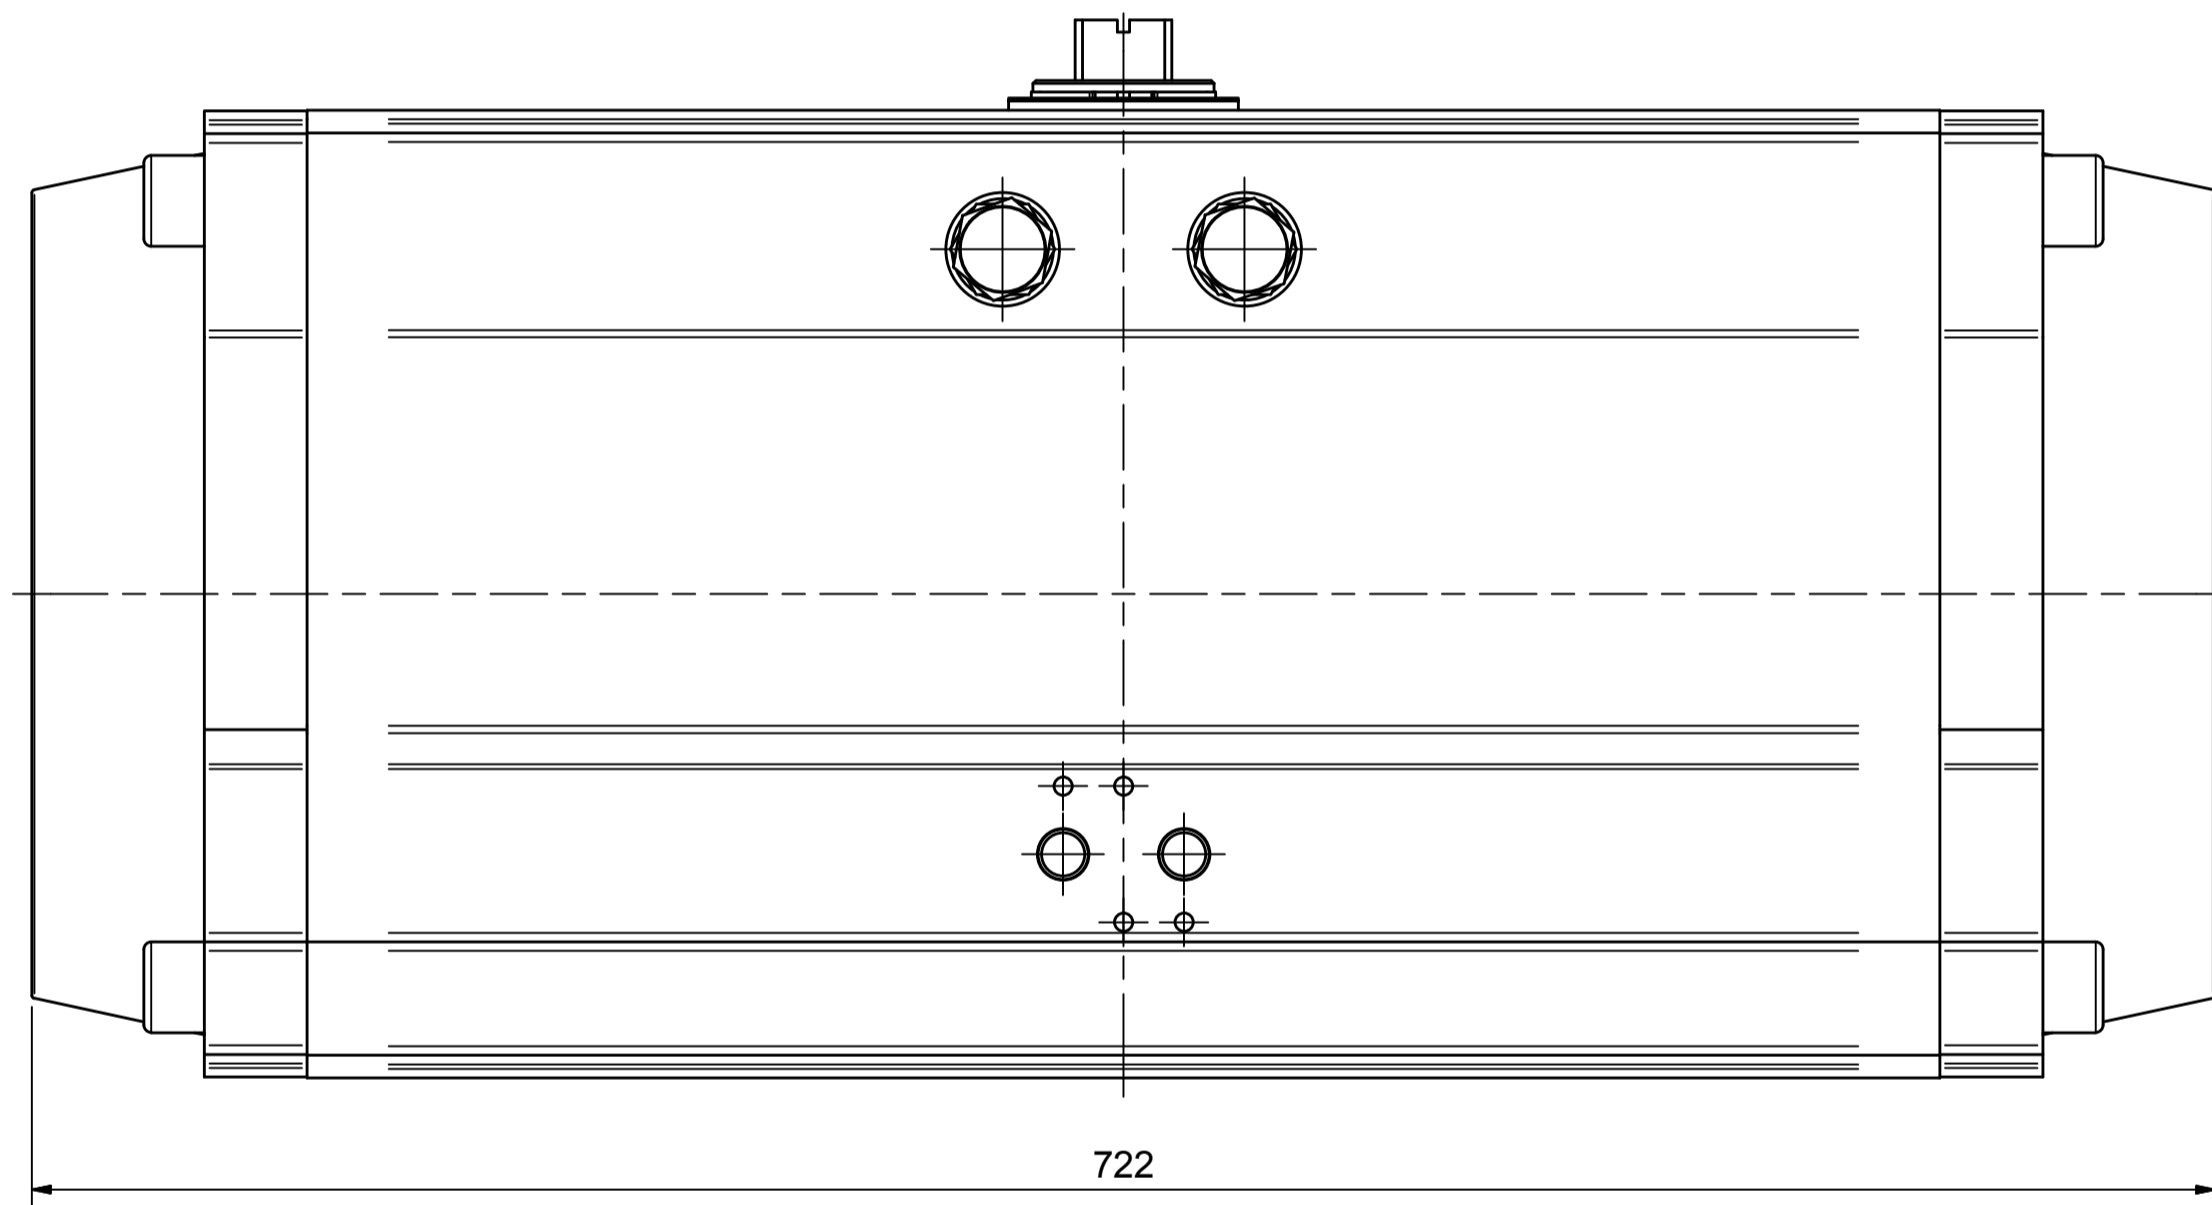

IF IN DOUBT ASK!

DO NOT SCALE PRINT!

DRAWING TO BS 8888

Note:  
Standard colours:  
Body: Silver Grey  
Ends: Black

<small>THIS DRAWING IS CONFIDENTIAL AND IS NOT TO BE REPRODUCED WITHOUT THE WRITTEN CONSENT OF Actuated Valve Supplies Limited</small>					
TITLE CH-C PNEUMATIC ACTUATOR MODEL C-270					
STOCK CODE AVS-C-270-CAD				DIM ARE mm	
AVS-C-270-CAD				SCALE 1:2.5	
DRAWING NUMBER AVS-C-270-CAD					
				SHEET 1 OF 1	