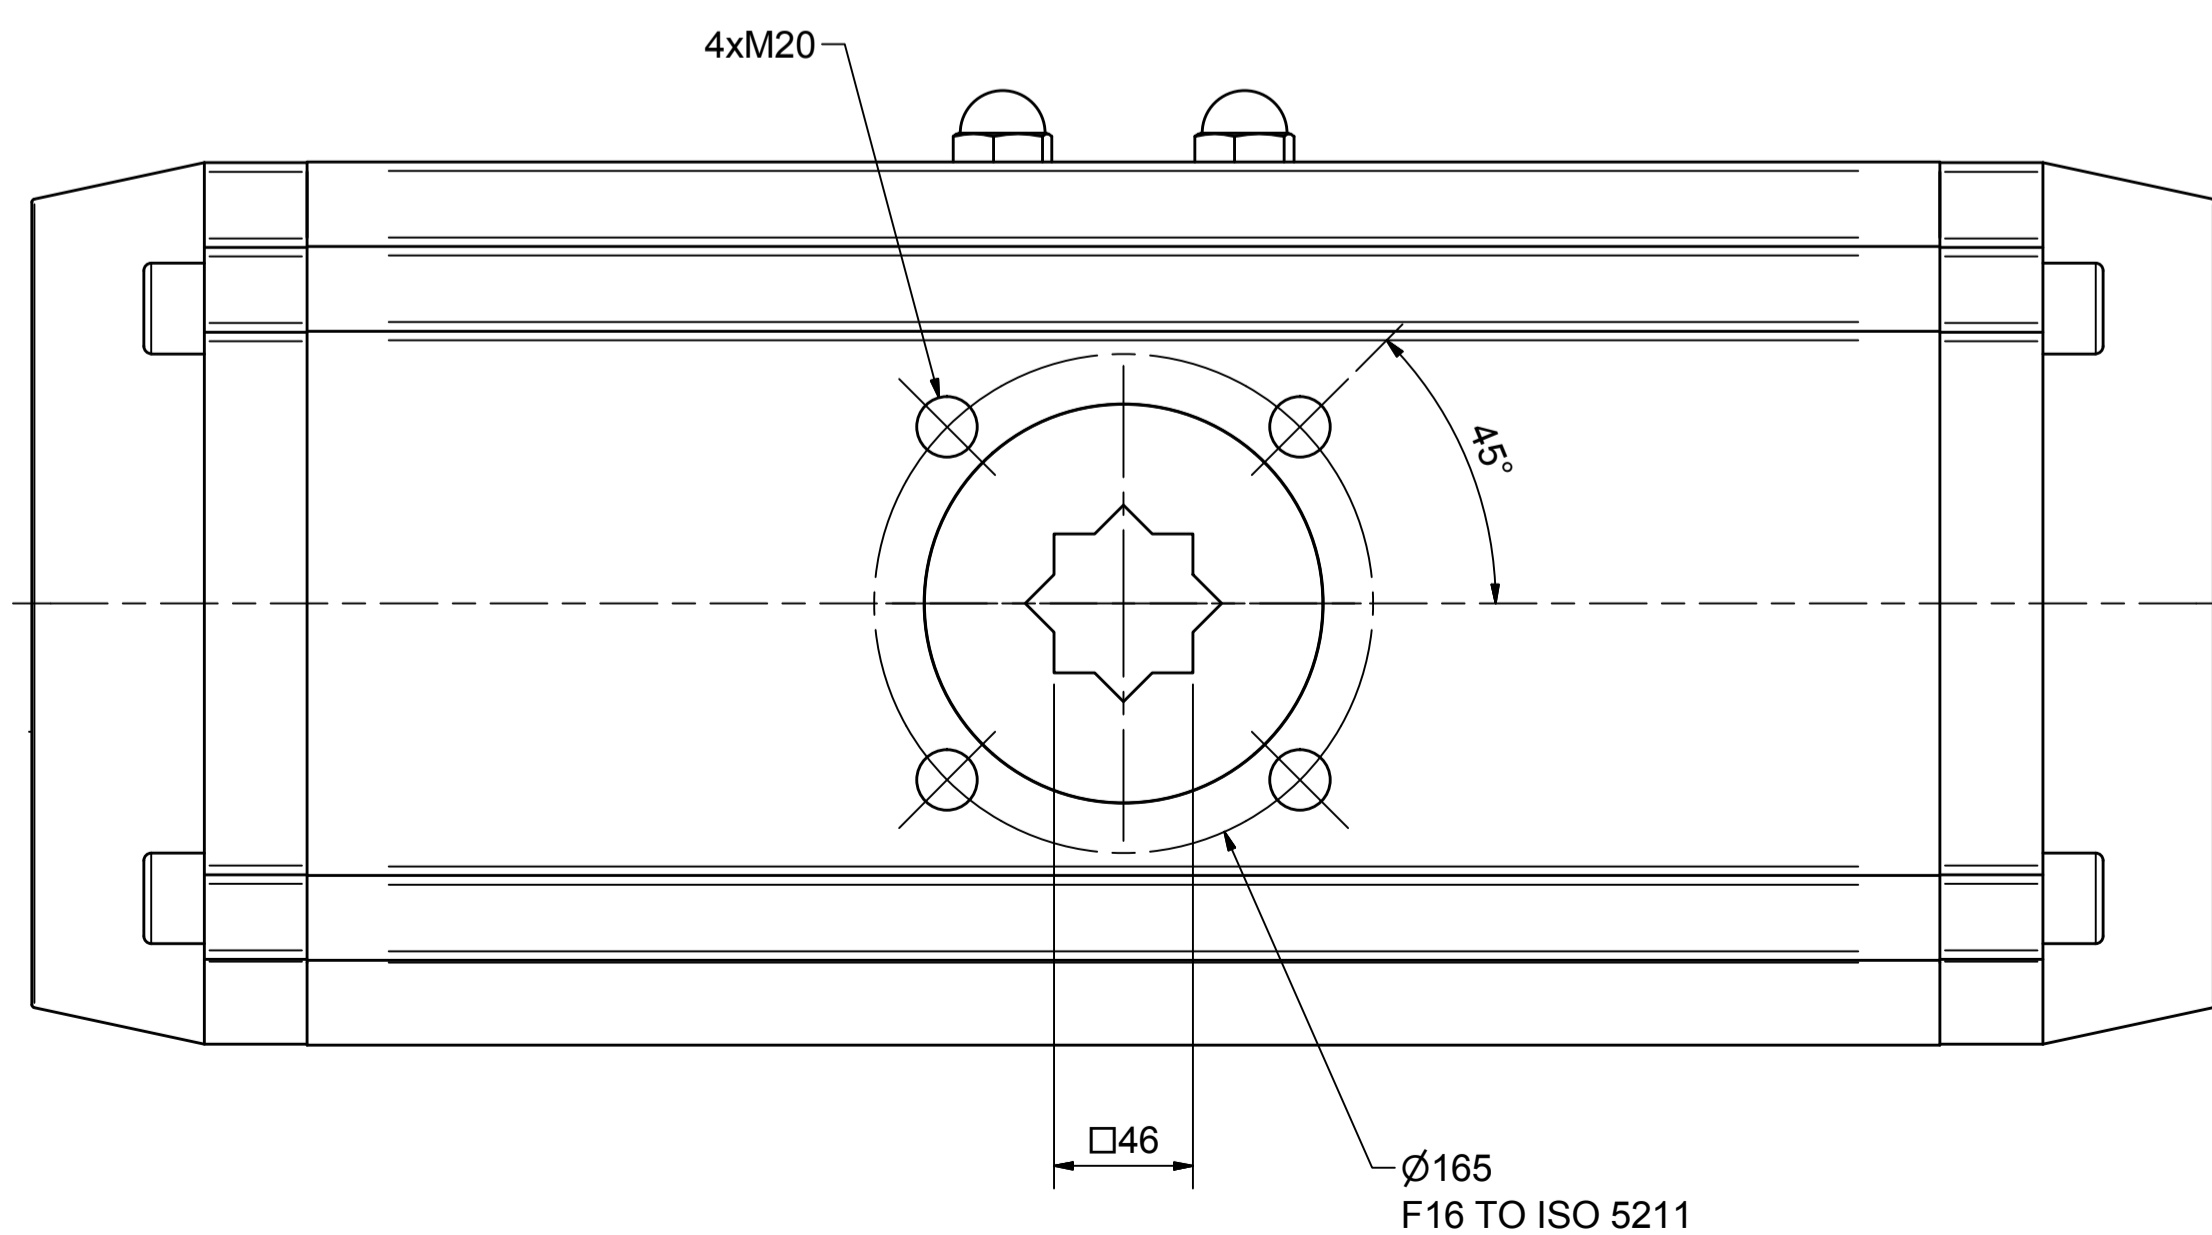

IF IN DOUBT ASK!

DO NOT SCALE PRINT!

DRAWING TO BS 8888

Note:  
Standard colours:  
Body: Silver Grey  
Ends: Black

<small>THIS DRAWING IS CONFIDENTIAL AND IS NOT TO BE REPRODUCED WITHOUT THE WRITTEN CONSENT OF Actuated Valve Supplies Limited</small>					
TITLE CH-C PNEUMATIC ACTUATOR MODEL C-270					
STOCK CODE AVS-C-270-CAD				DIM ARE mm	
AVS-C-270-CAD				SCALE 1:2.5	
DRAWING NUMBER AVS-C-270-CAD					
				SHEET 1 OF 1	