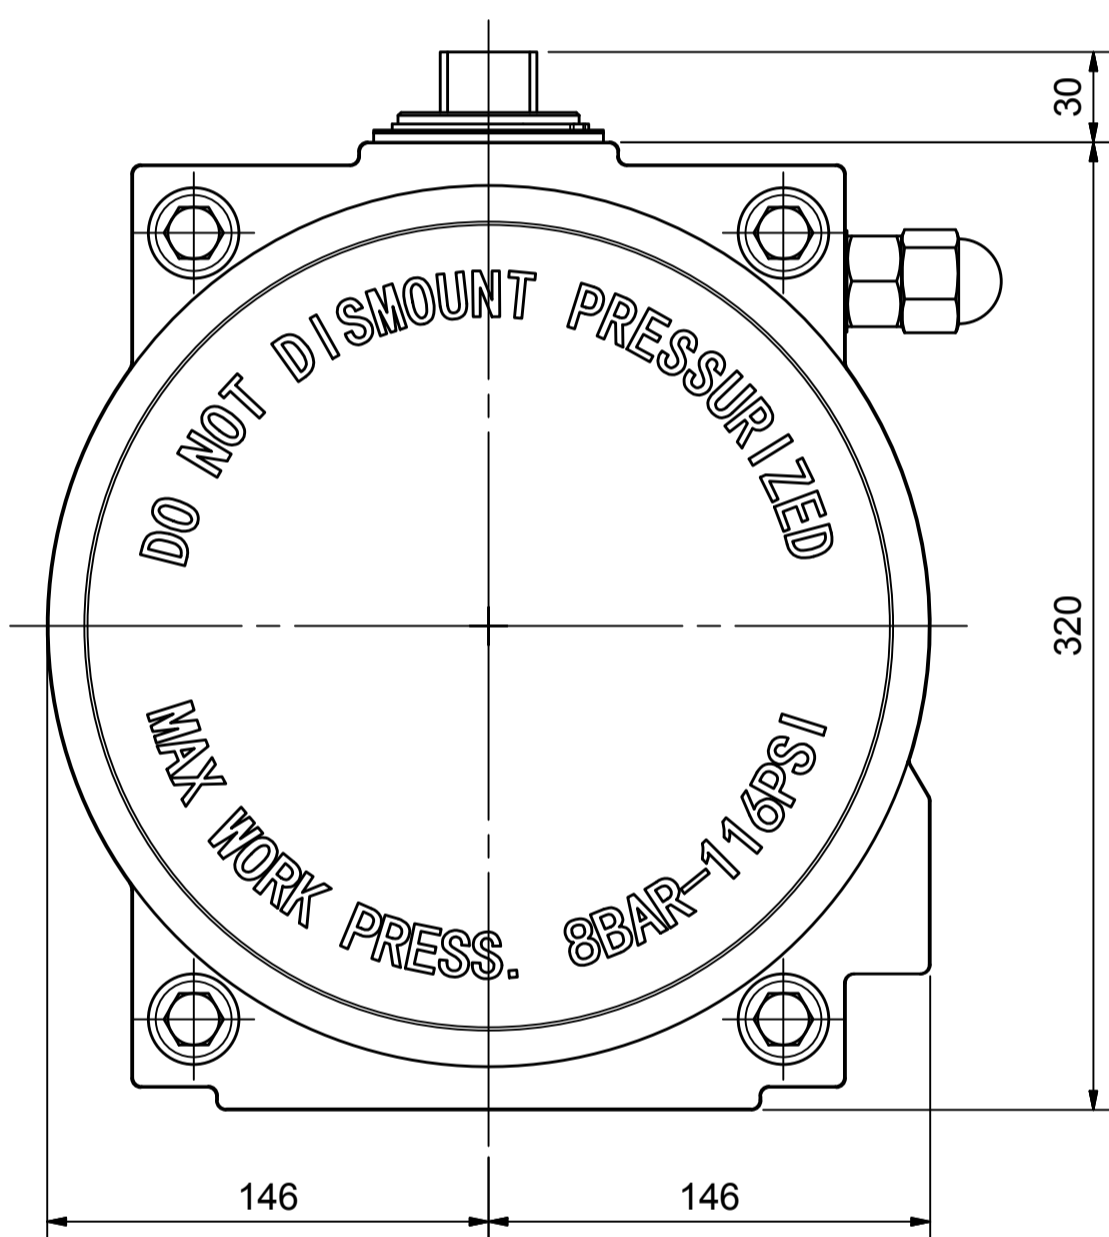

IF IN DOUBT ASK!

DO NOT SCALE PRINT!

DRAWING TO BS 8888

Note:
Standard colours:
Body: Silver Grey
Ends: Black

<small>THIS DRAWING IS CONFIDENTIAL AND IS NOT TO BE REPRODUCED WITHOUT THE WRITTEN CONSENT OF Actuated Valve Supplies Limited</small>					
TITLE CH-C PNEUMATIC ACTUATOR MODEL C-270					
STOCK CODE AVS-C-270-CAD				DIM ARE mm	
				SCALE 1:2.5	
AVS-C-270-CAD					
DRAWING NUMBER				SHEET 1 OF 1	