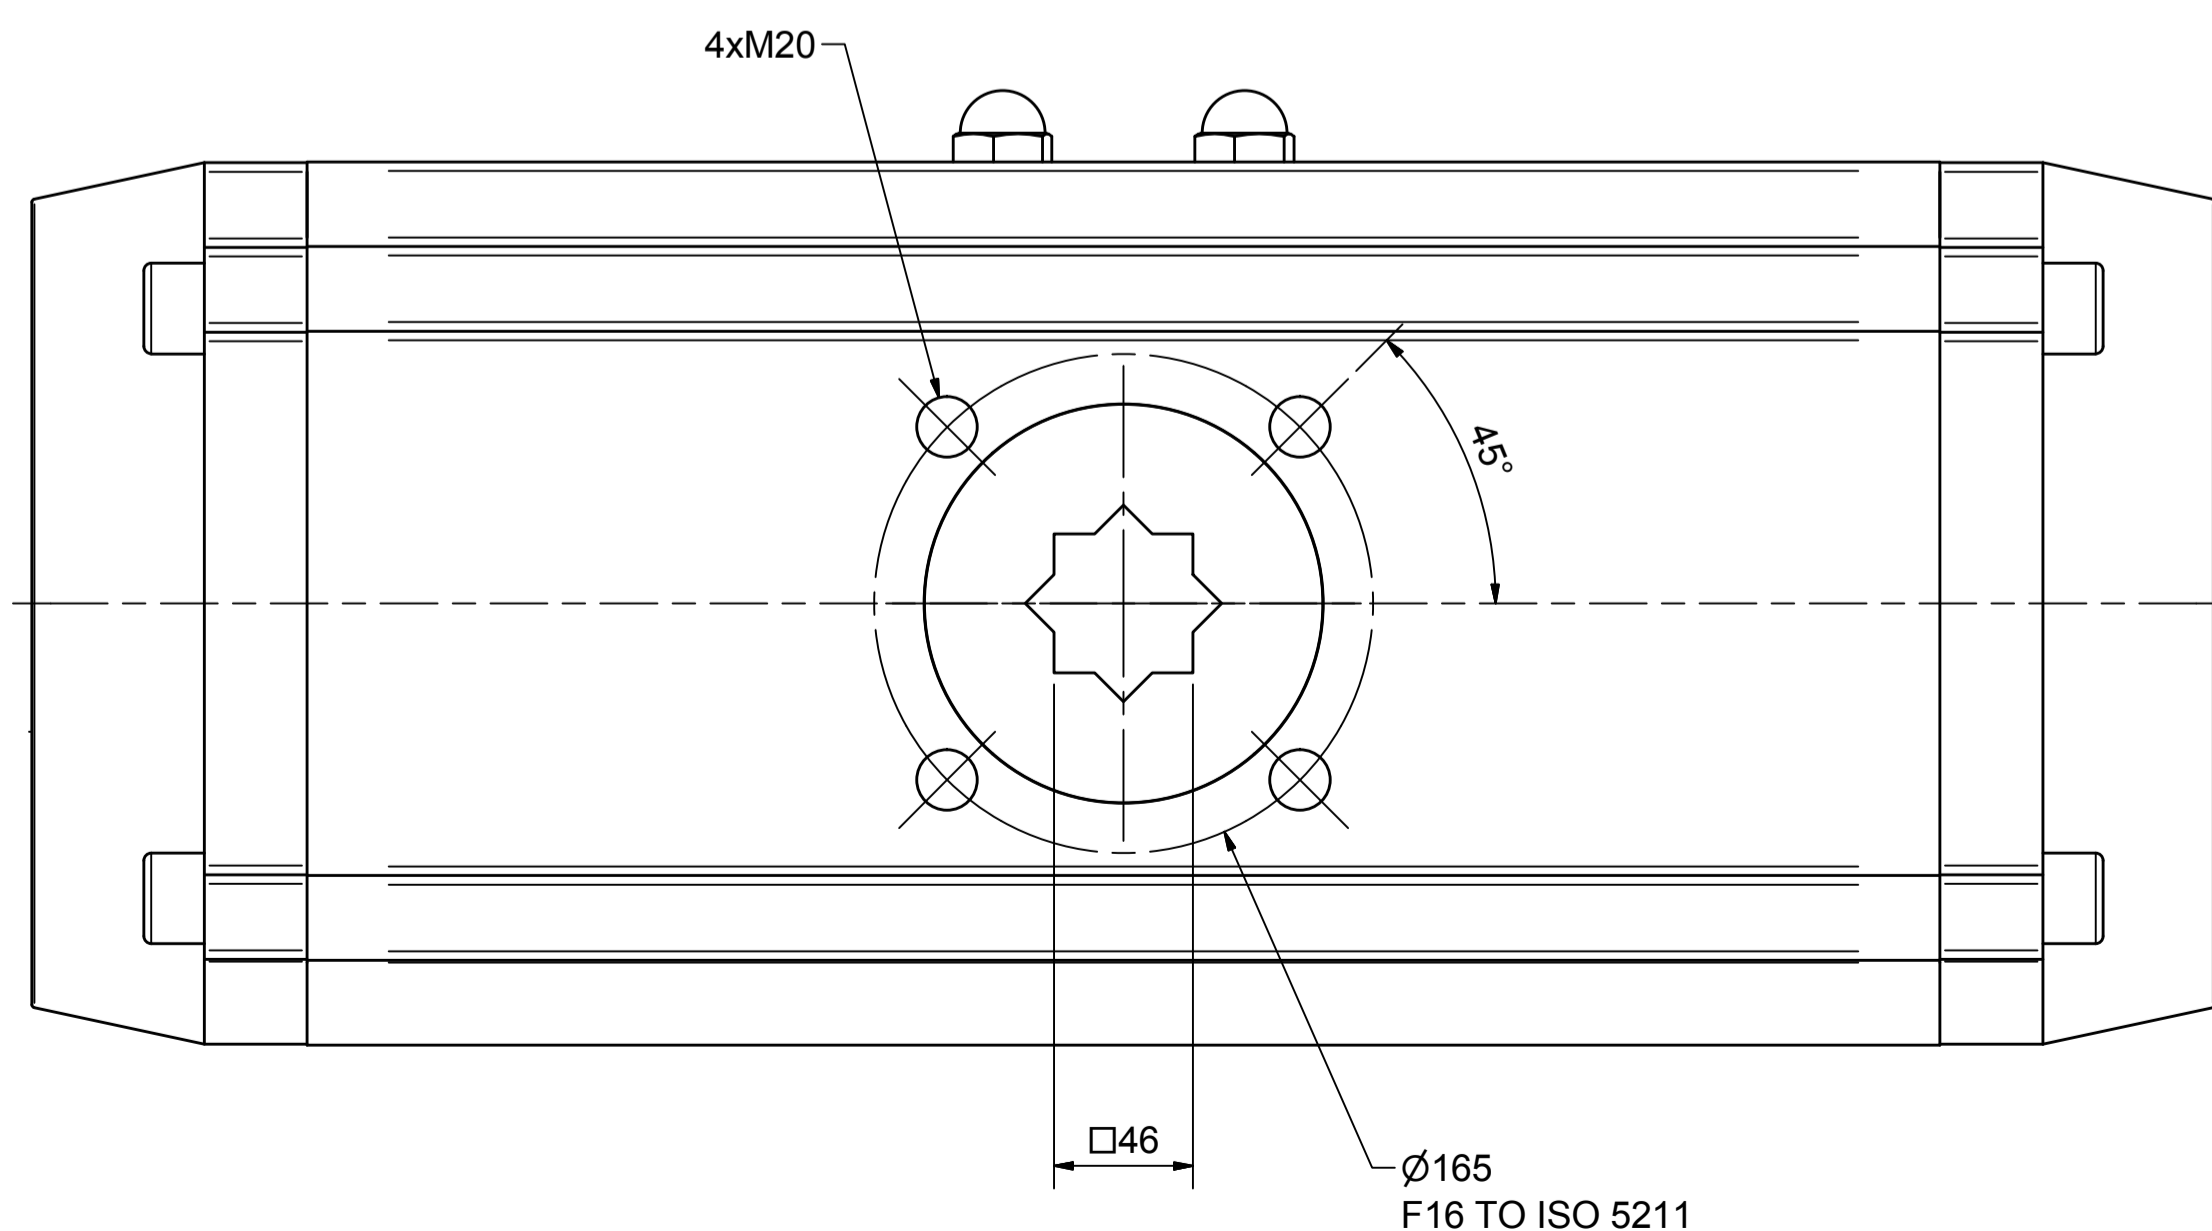

IF IN DOUBT ASK!

DO NOT SCALE PRINT!

DRAWING TO BS 8888

Note:
Standard colours:
Body: Silver Grey
Ends: Black

<small>THIS DRAWING IS CONFIDENTIAL AND IS NOT TO BE REPRODUCED WITHOUT THE WRITTEN CONSENT OF Actuated Valve Supplies Limited</small>					
TITLE CH-C PNEUMATIC ACTUATOR MODEL C-270					
STOCK CODE AVS-C-270-CAD				DIM ARE mm	
				SCALE 1:2.5	
AVS-C-270-CAD					
DRAWING NUMBER				SHEET 1 OF 1	