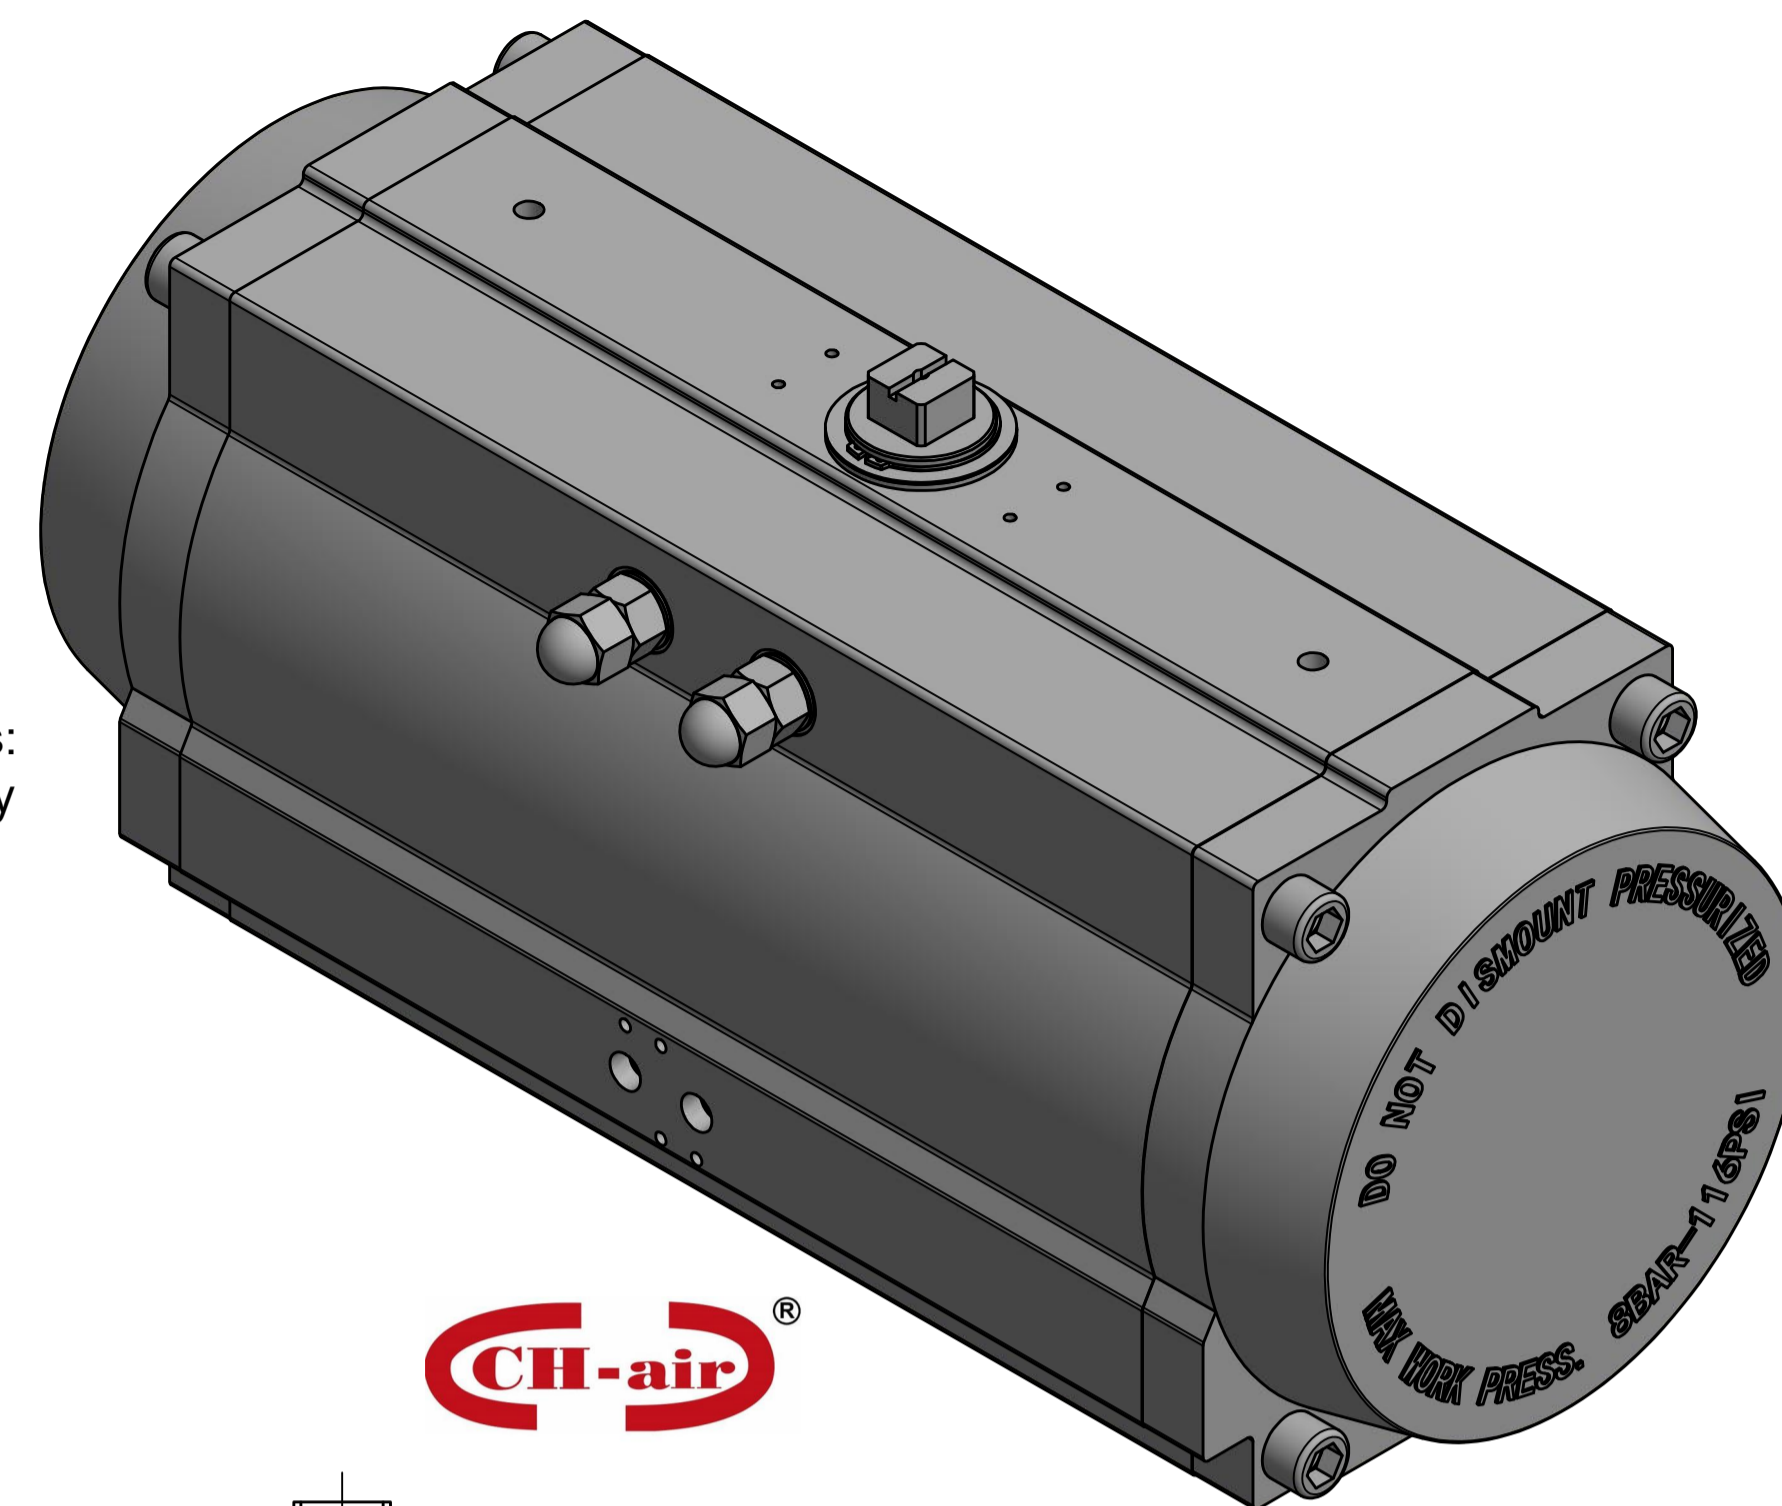

IF IN DOUBT ASK!

DO NOT SCALE PRINT!

DRAWING TO BS 8888

Note:  
Standard colours:  
Body: Silver Grey  
Ends: Black

<small>THIS DRAWING IS CONFIDENTIAL AND IS NOT TO BE REPRODUCED WITHOUT THE WRITTEN CONSENT OF Actuated Valve Supplies Limited</small>					
TITLE CH-C PNEUMATIC ACTUATOR MODEL C-270					
STOCK CODE AVS-C-270-CAD				DIM ARE mm	
AVS-C-270-CAD				SCALE 1:2.5	
DRAWING NUMBER AVS-C-270-CAD					
				SHEET 1 OF 1	