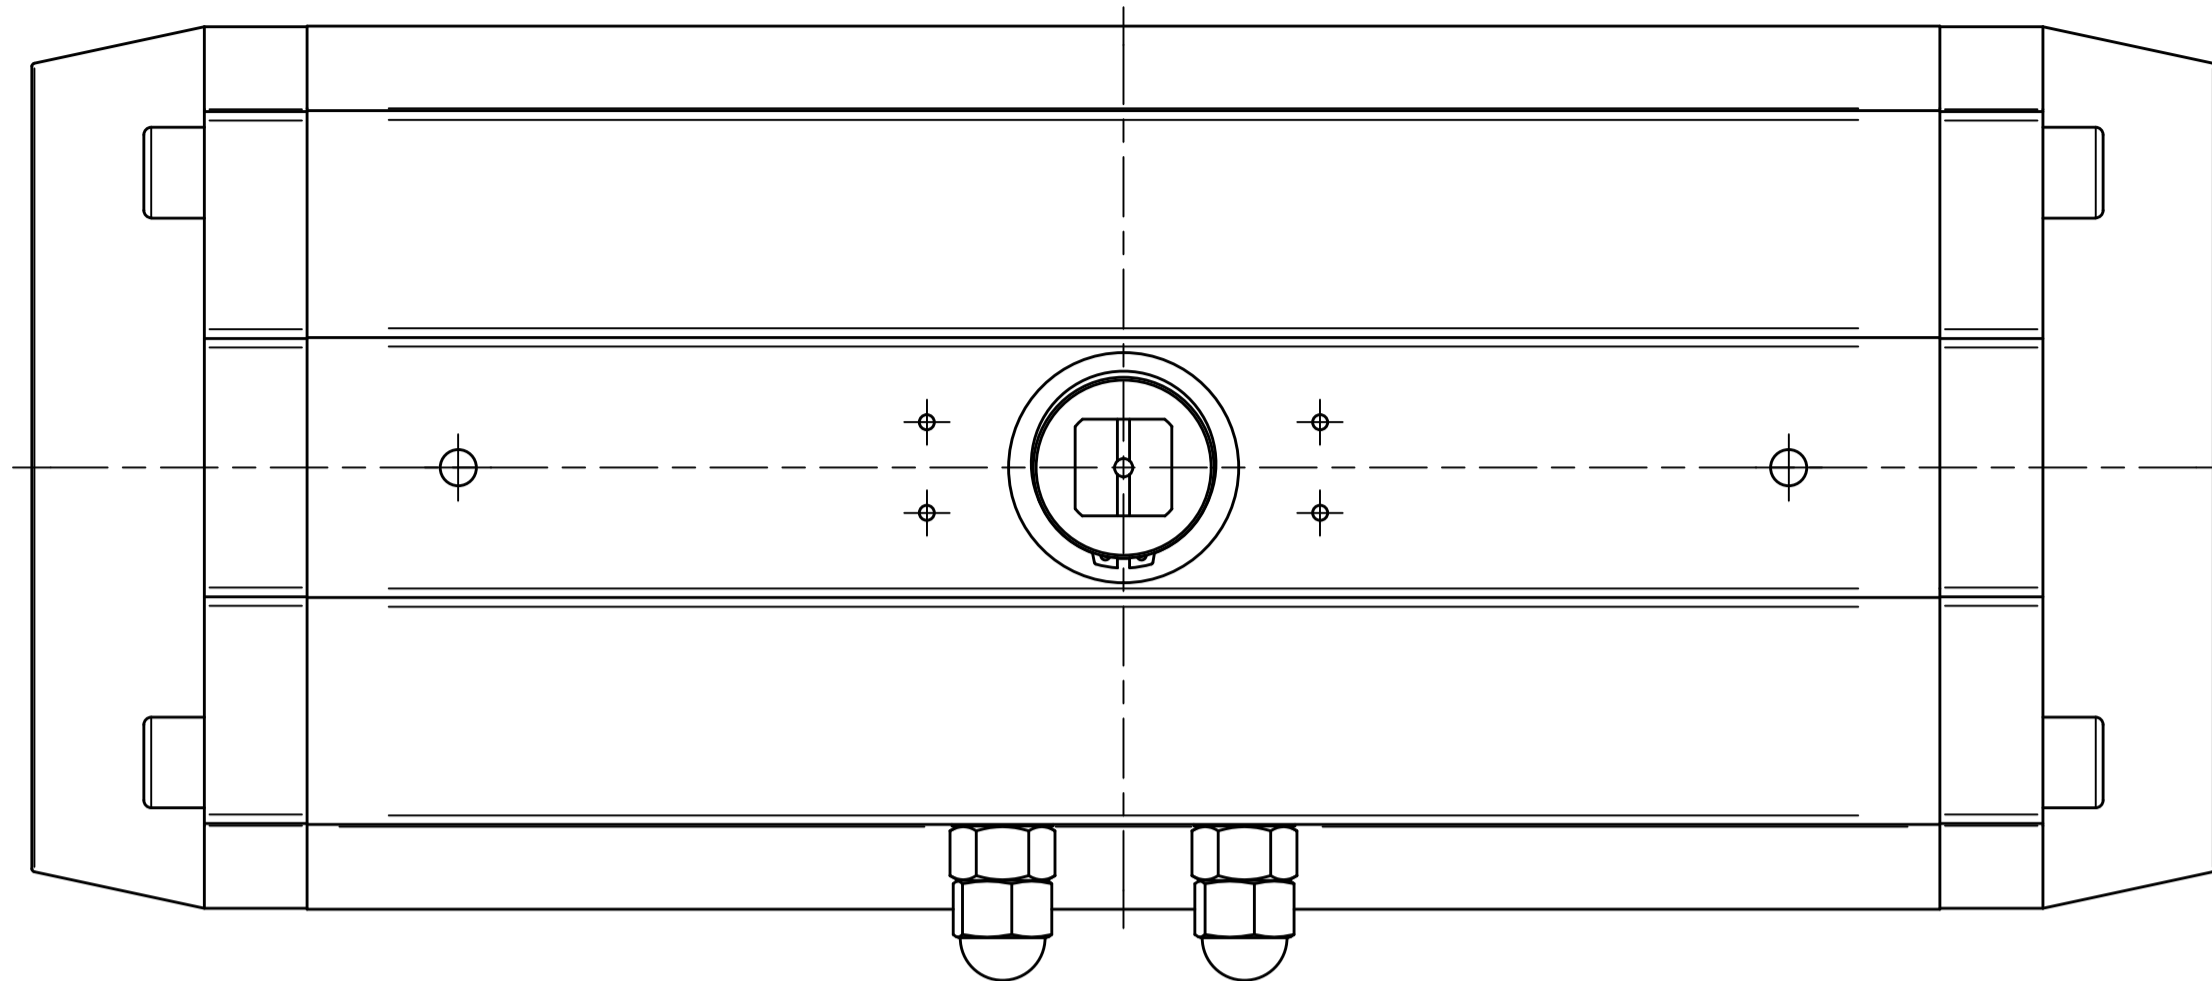

IF IN DOUBT ASK!

DO NOT SCALE PRINT!

DRAWING TO BS 8888

Note:  
Standard colours:  
Body: Silver Grey  
Ends: Black

<small>THIS DRAWING IS CONFIDENTIAL AND IS NOT TO BE REPRODUCED WITHOUT THE WRITTEN CONSENT OF Actuated Valve Supplies Limited</small>					
TITLE CH-C PNEUMATIC ACTUATOR MODEL C-270					
STOCK CODE AVS-C-270-CAD				DIM ARE mm	
AVS-C-270-CAD				SCALE 1:2.5	
DRAWING NUMBER AVS-C-270-CAD					
				SHEET 1 OF 1	