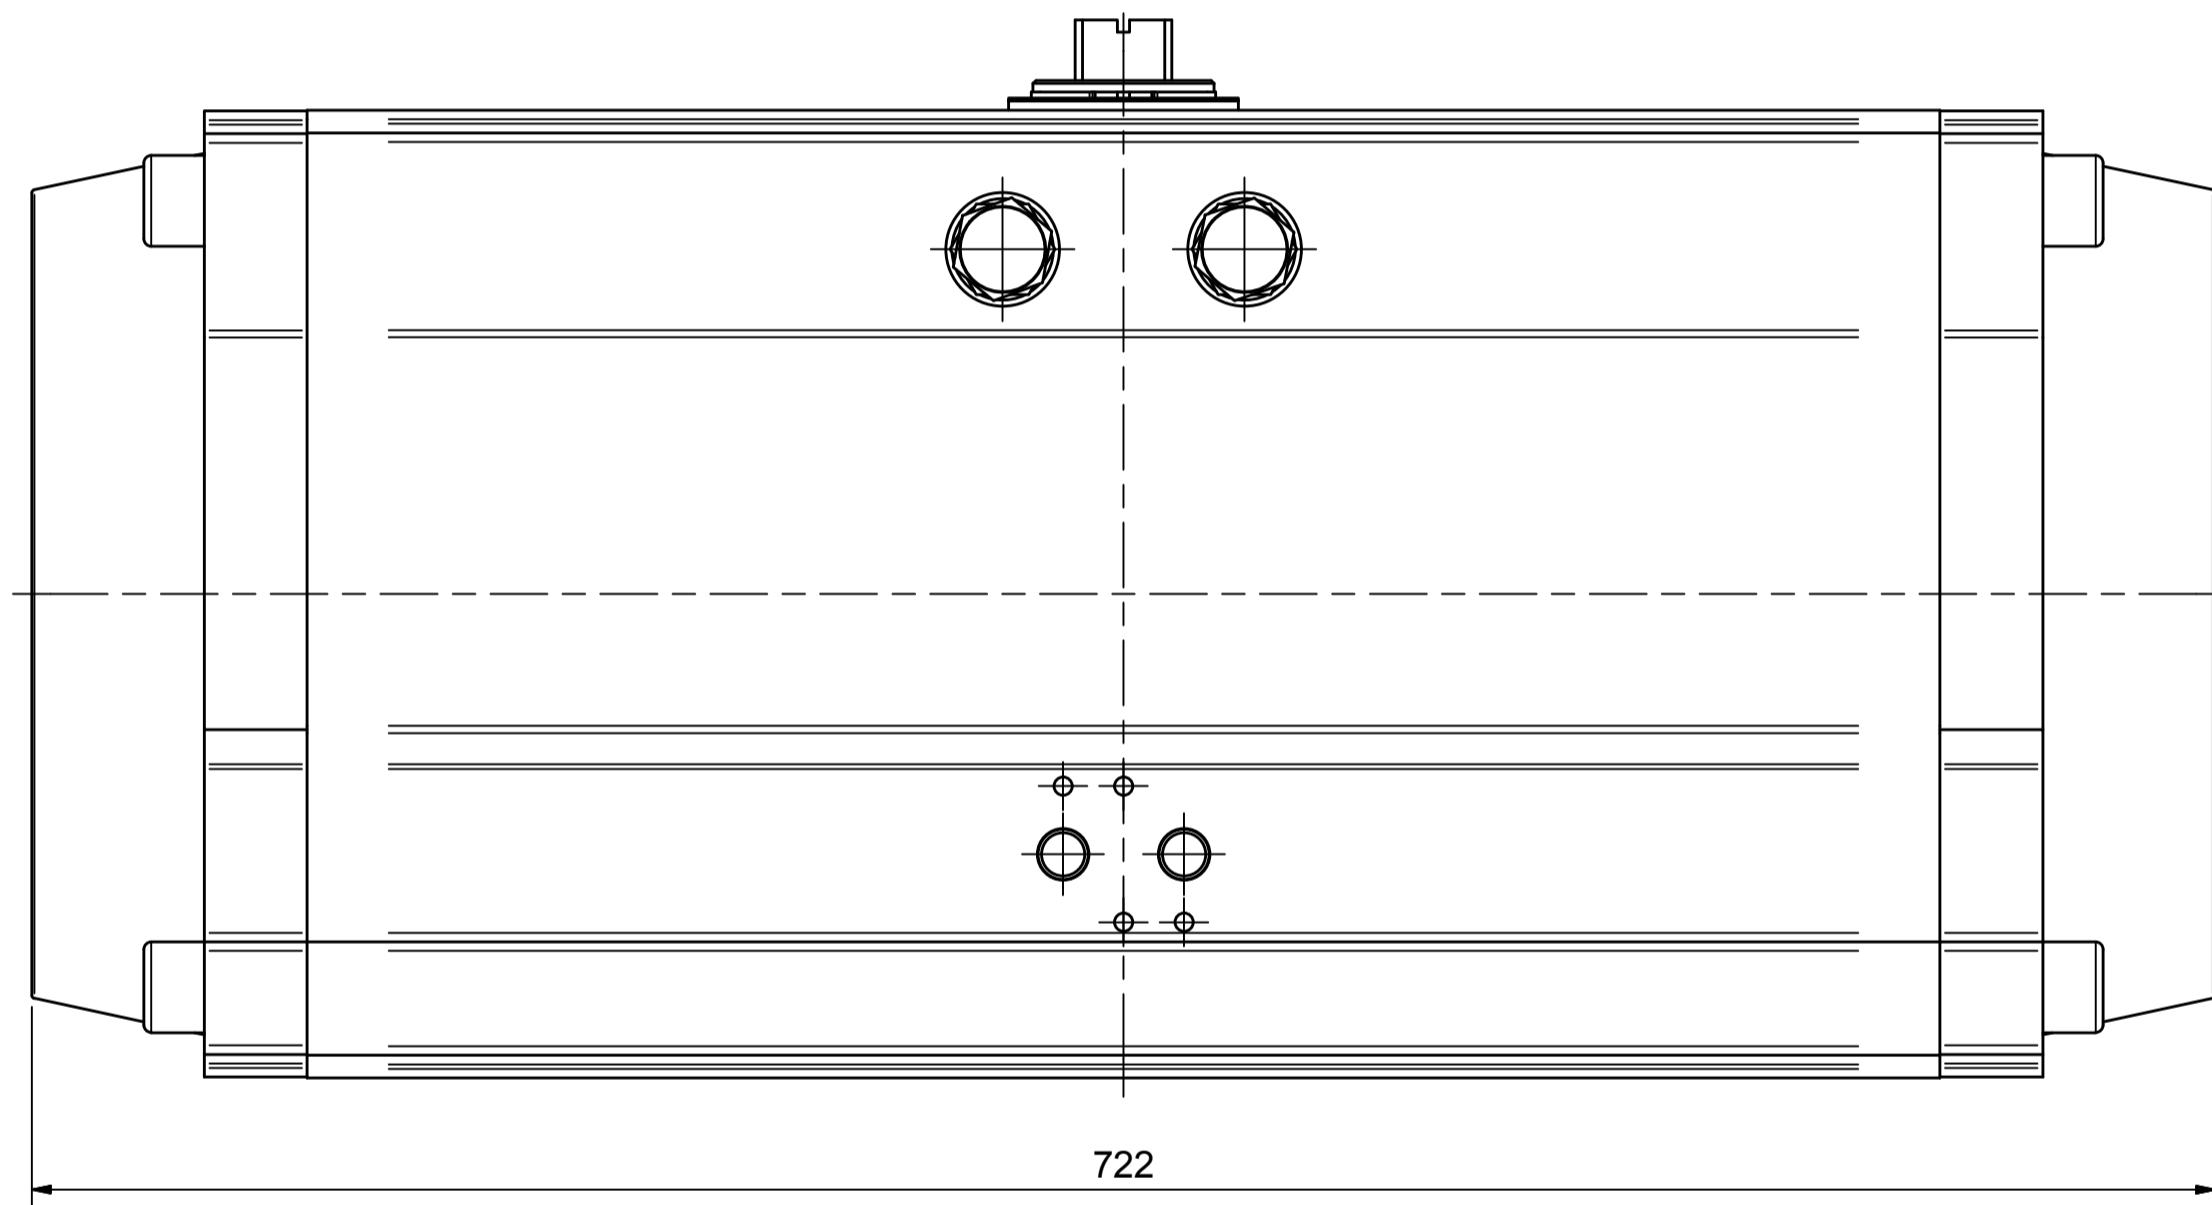

IF IN DOUBT ASK!

DO NOT SCALE PRINT!

DRAWING TO BS 8888

Note:
Standard colours:
Body: Silver Grey
Ends: Black

<small>THIS DRAWING IS CONFIDENTIAL AND IS NOT TO BE REPRODUCED WITHOUT THE WRITTEN CONSENT OF Actuated Valve Supplies Limited</small>					
TITLE CH-C PNEUMATIC ACTUATOR MODEL C-270					
STOCK CODE AVS-C-270-CAD				DIM ARE mm	
				SCALE 1:2.5	
AVS-C-270-CAD					
DRAWING NUMBER				SHEET 1 OF 1	