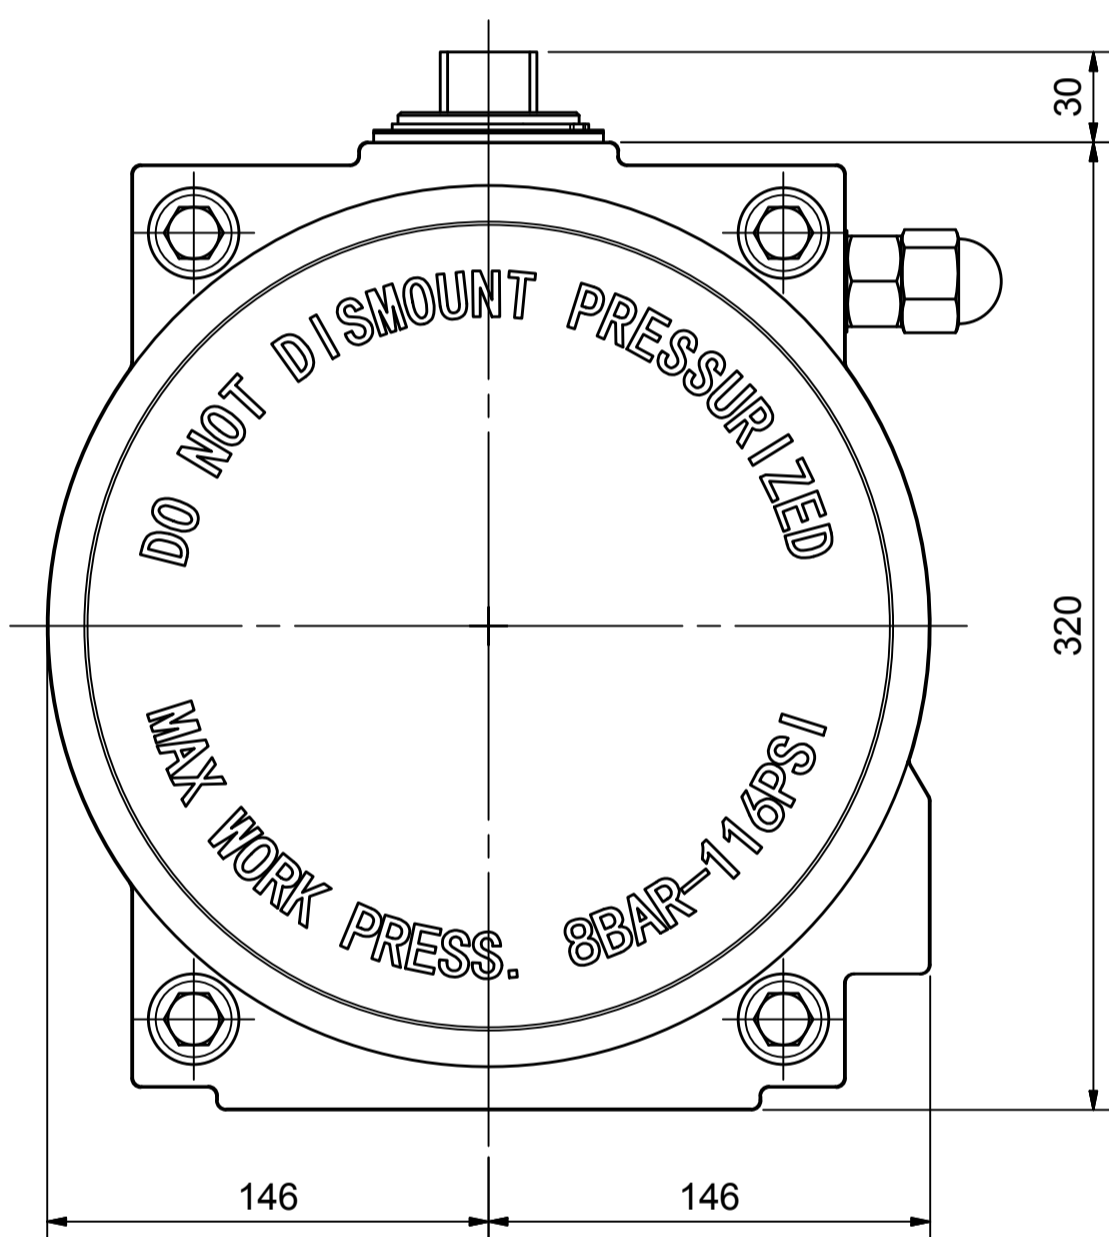

IF IN DOUBT ASK!

DO NOT SCALE PRINT!

DRAWING TO BS 8888

Note:  
Standard colours:  
Body: Silver Grey  
Ends: Black

<small>THIS DRAWING IS CONFIDENTIAL AND IS NOT TO BE REPRODUCED WITHOUT THE WRITTEN CONSENT OF Actuated Valve Supplies Limited</small>					
TITLE CH-C PNEUMATIC ACTUATOR MODEL C-270					
STOCK CODE AVS-C-270-CAD				DIM ARE mm	
AVS-C-270-CAD				SCALE 1:2.5	
DRAWING NUMBER AVS-C-270-CAD					
				SHEET 1 OF 1	