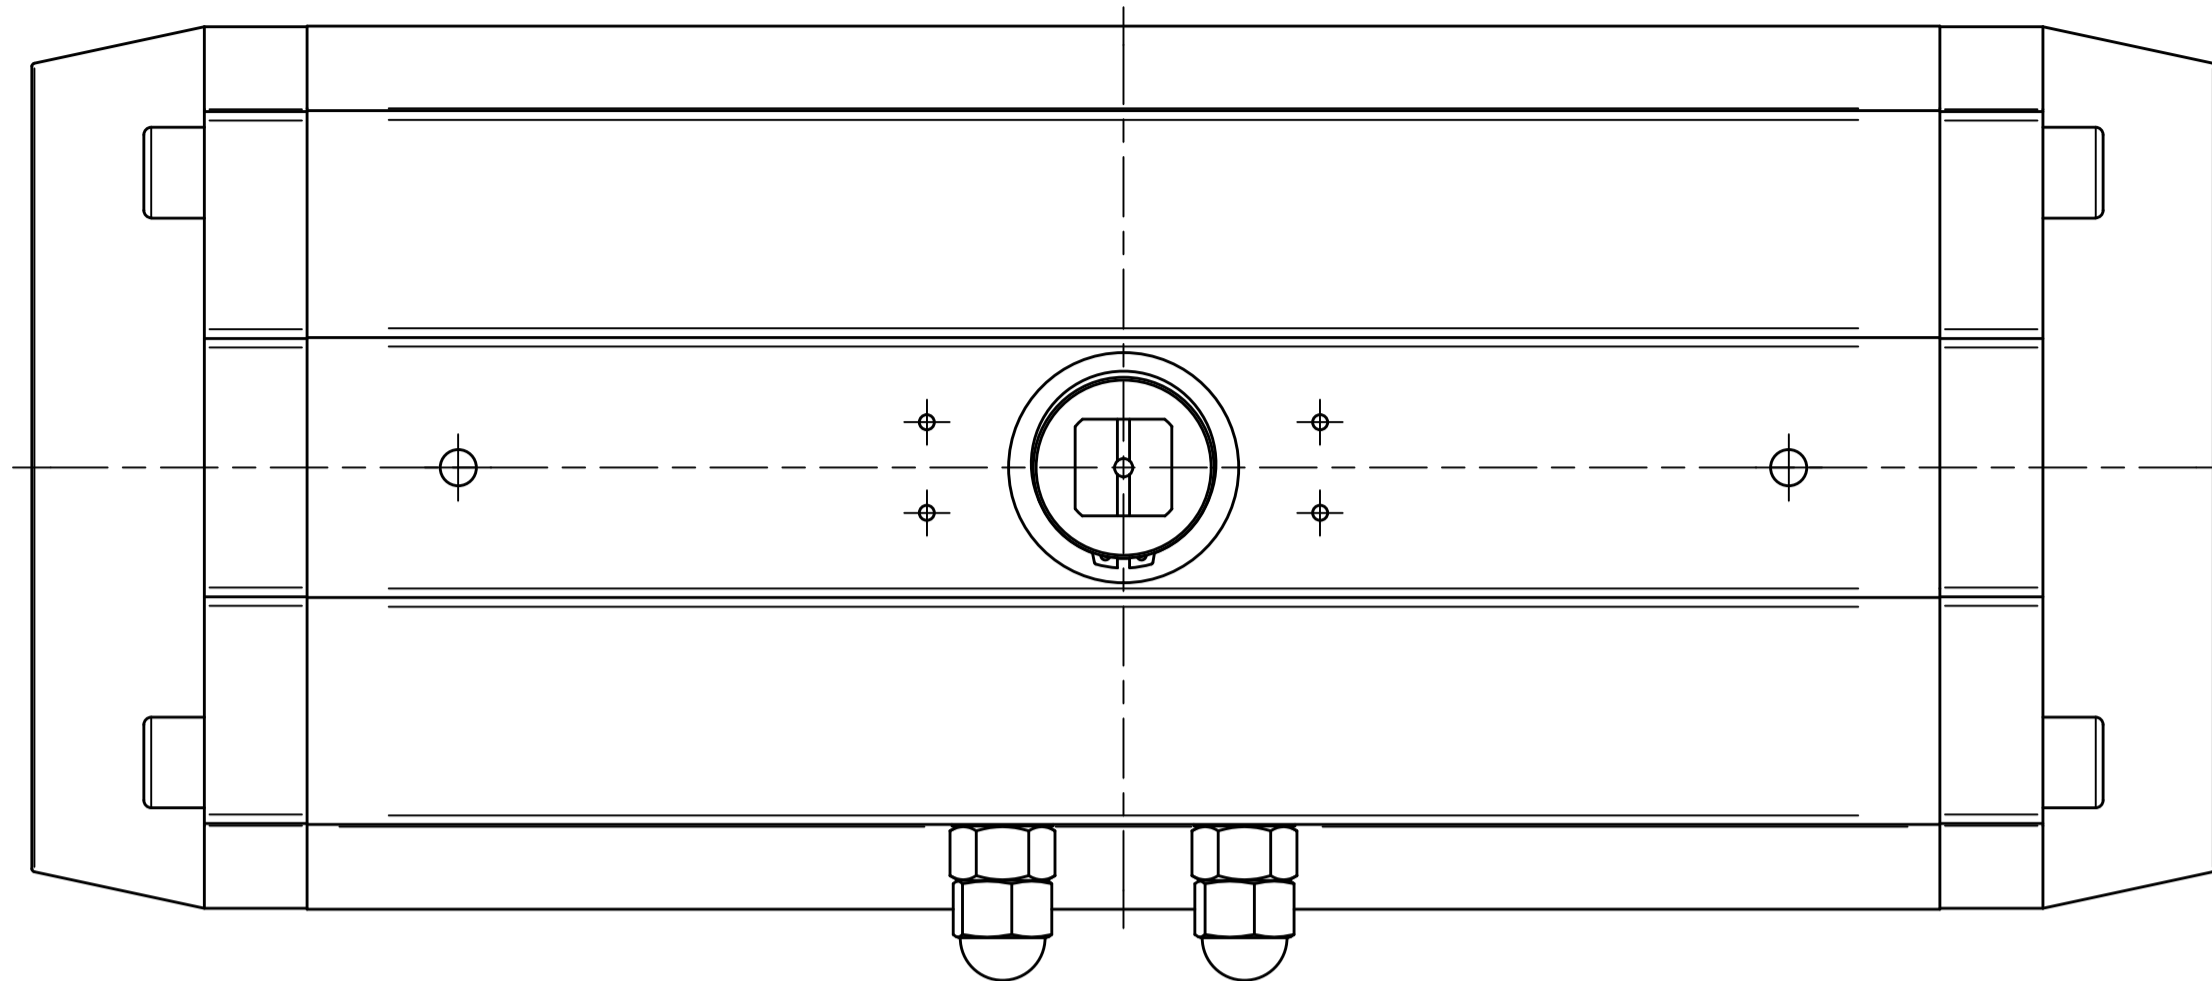

IF IN DOUBT ASK!

DO NOT SCALE PRINT!

DRAWING TO BS 8888

Note:
Standard colours:
Body: Silver Grey
Ends: Black

<small>THIS DRAWING IS CONFIDENTIAL AND IS NOT TO BE REPRODUCED WITHOUT THE WRITTEN CONSENT OF Actuated Valve Supplies Limited</small>					
TITLE CH-C PNEUMATIC ACTUATOR MODEL C-270					
STOCK CODE AVS-C-270-CAD				DIM ARE mm	
				SCALE 1:2.5	
AVS-C-270-CAD					
DRAWING NUMBER				SHEET 1 OF 1	