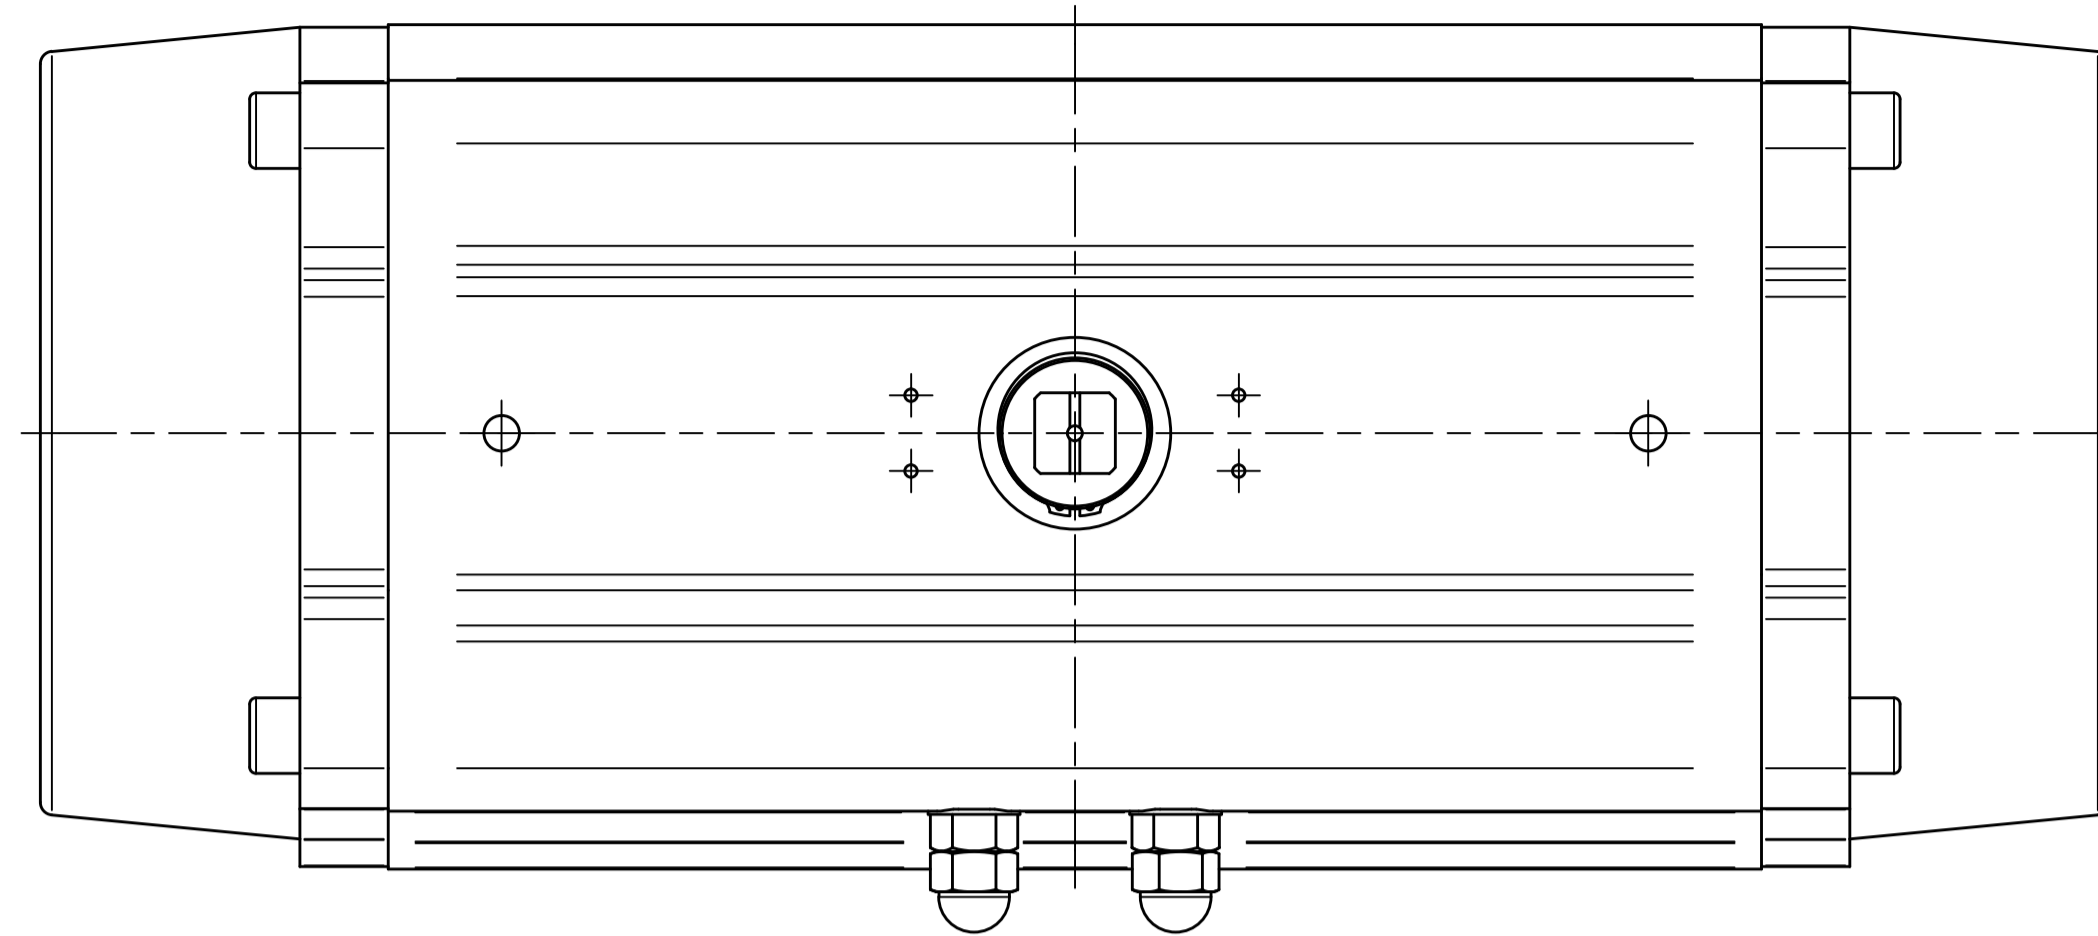

IF IN DOUBT ASK!

DO NOT SCALE PRINT!

DRAWING TO BS 8888

Note:
Standard colours:
Body: Silver Grey
Ends: Black

<small>THIS DRAWING IS CONFIDENTIAL AND IS NOT TO BE REPRODUCED WITHOUT THE WRITTEN CONSENT OF Actuated Valve Supplies Limited</small>					
TITLE CH-C PNEUMATIC ACTUATOR MODEL C-300					
STOCK CODE AVS-C-300-CAD				DIM ARE mm	
AVS-C-300-CAD				SCALE 1:3	
DRAWING NUMBER AVS-C-300-CAD					
SHEET 1 OF 1					