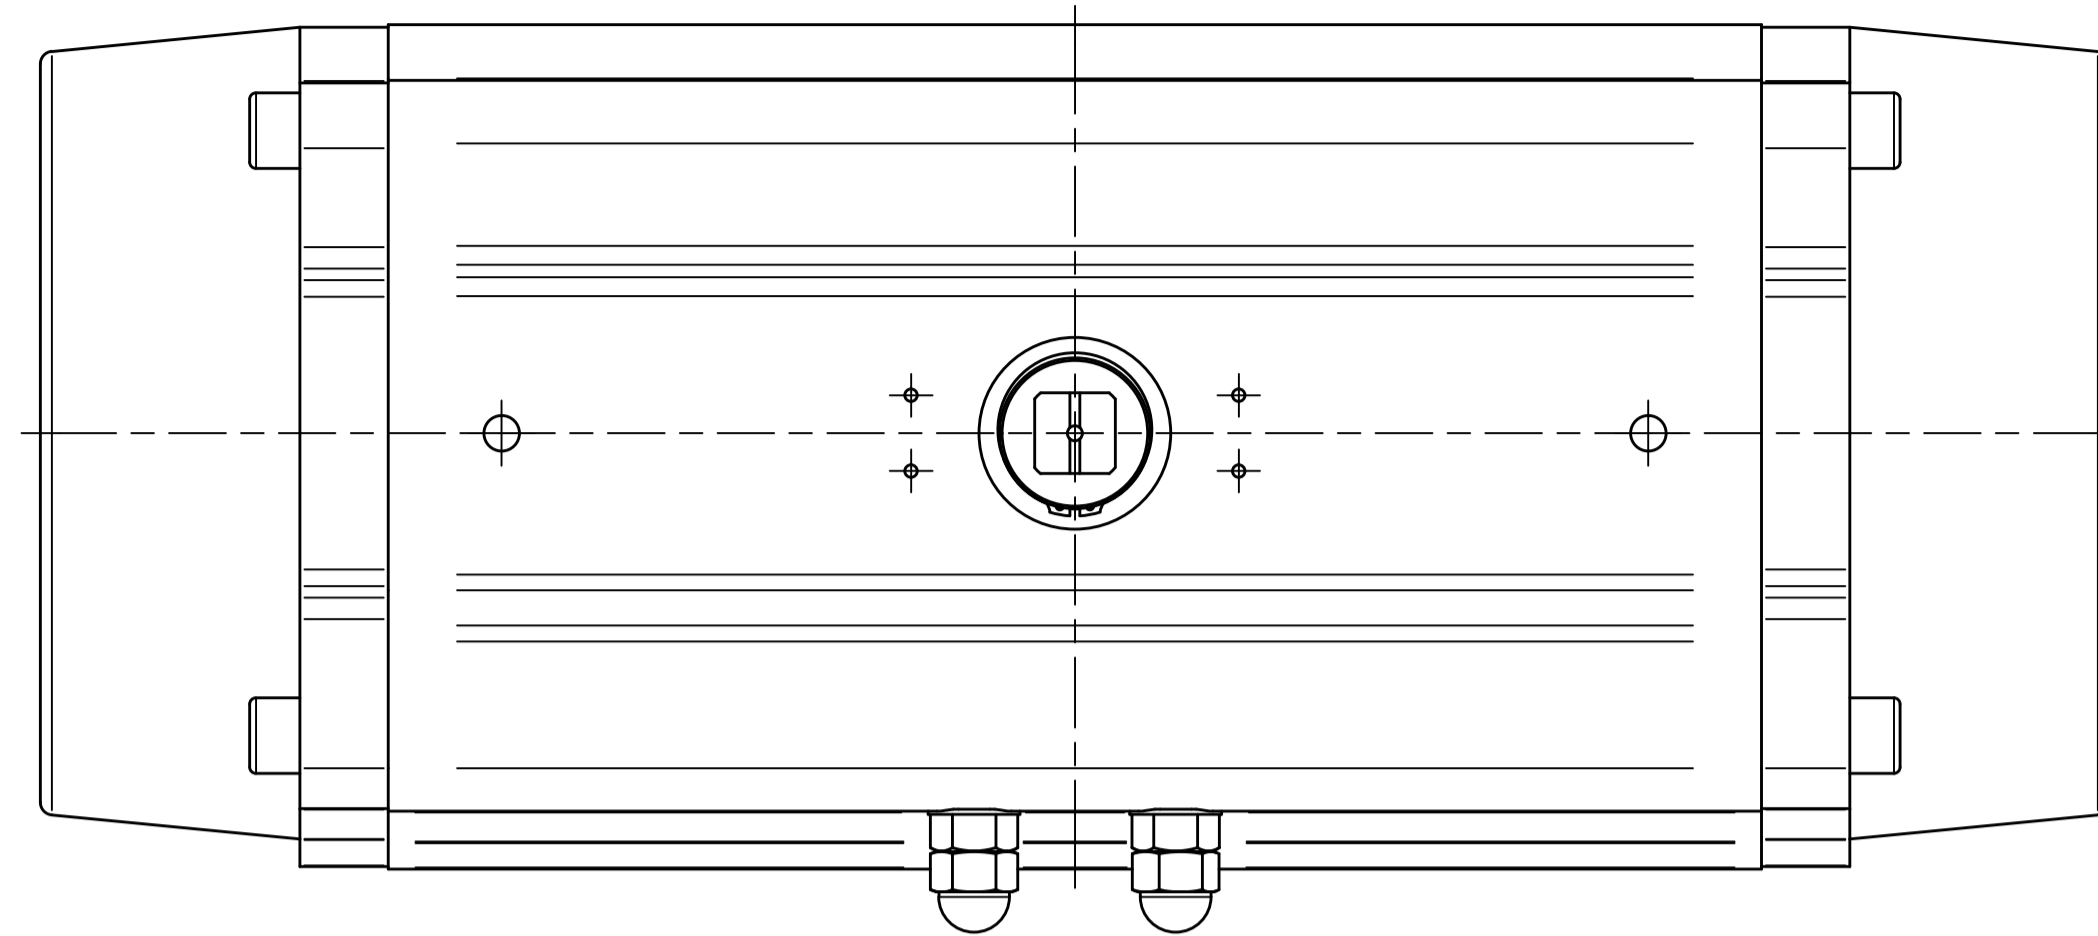

IF IN DOUBT ASK!

DO NOT SCALE PRINT!

DRAWING TO BS 8888

Note:  
Standard colours:  
Body: Silver Grey  
Ends: Black

<small>THIS DRAWING IS CONFIDENTIAL AND IS NOT TO BE REPRODUCED WITHOUT THE WRITTEN CONSENT OF Actuated Valve Supplies Limited</small>					
TITLE CH-C PNEUMATIC ACTUATOR MODEL C-300					
STOCK CODE AVS-C-300-CAD				DIM ARE mm	
SCALE 1:3				AVS-C-300-CAD	
DRAWING NUMBER				SHEET 1 OF 1	