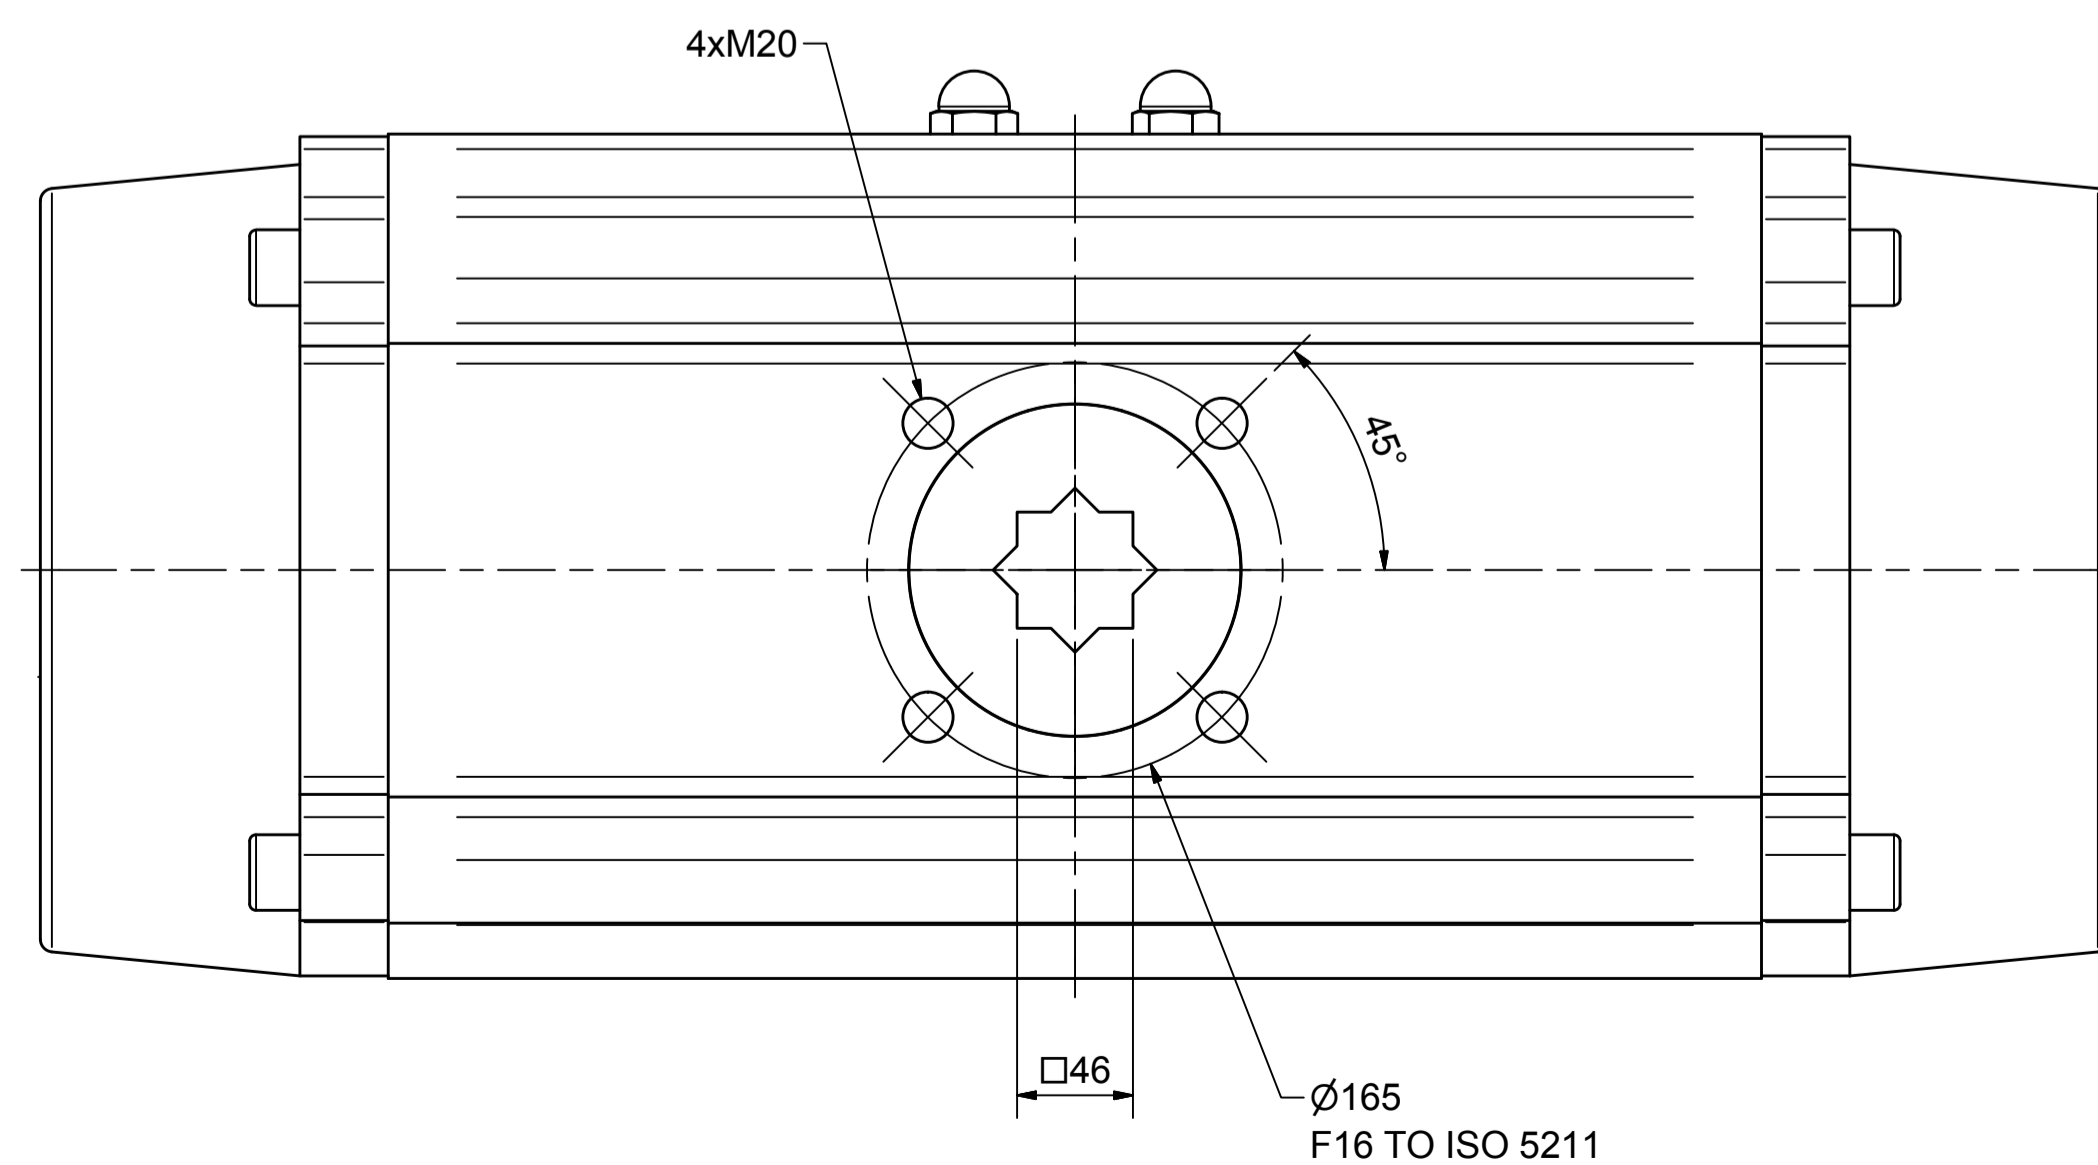

IF IN DOUBT ASK!

DO NOT SCALE PRINT!

DRAWING TO BS 8888

Note:  
Standard colours:  
Body: Silver Grey  
Ends: Black

<small>THIS DRAWING IS CONFIDENTIAL AND IS NOT TO BE REPRODUCED WITHOUT THE WRITTEN CONSENT OF Actuated Valve Supplies Limited</small>					
TITLE CH-C PNEUMATIC ACTUATOR MODEL C-300					
STOCK CODE AVS-C-300-CAD				DIM ARE mm	
SCALE 1:3				AVS-C-300-CAD	
DRAWING NUMBER				SHEET 1 OF 1	