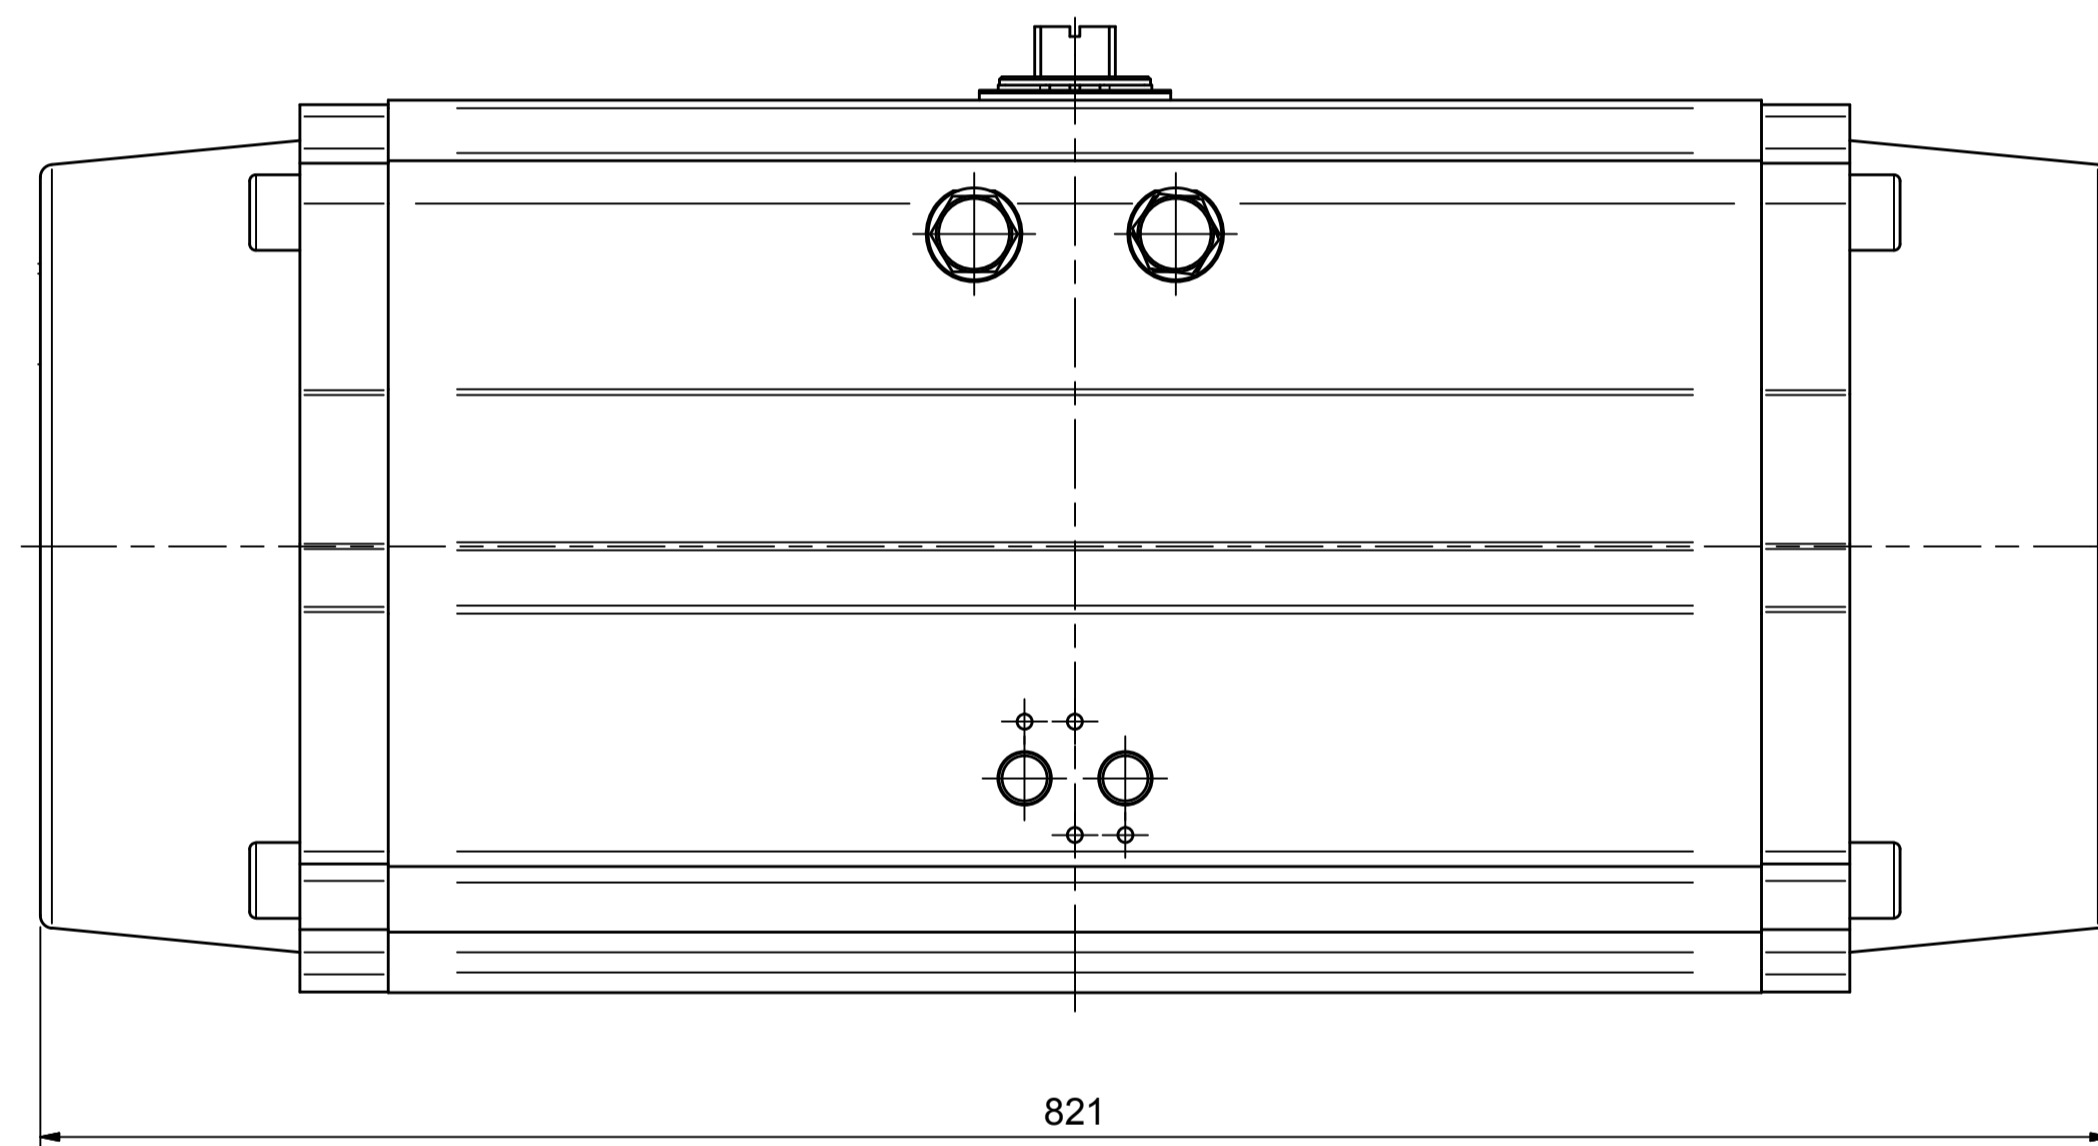

IF IN DOUBT ASK!

DO NOT SCALE PRINT!

DRAWING TO BS 8888

Note:  
Standard colours:  
Body: Silver Grey  
Ends: Black

<small>THIS DRAWING IS CONFIDENTIAL AND IS NOT TO BE REPRODUCED WITHOUT THE WRITTEN CONSENT OF Actuated Valve Supplies Limited</small>					
TITLE CH-C PNEUMATIC ACTUATOR MODEL C-300					
STOCK CODE AVS-C-300-CAD				DIM ARE mm	
SCALE 1:3				AVS-C-300-CAD	
DRAWING NUMBER				SHEET 1 OF 1	