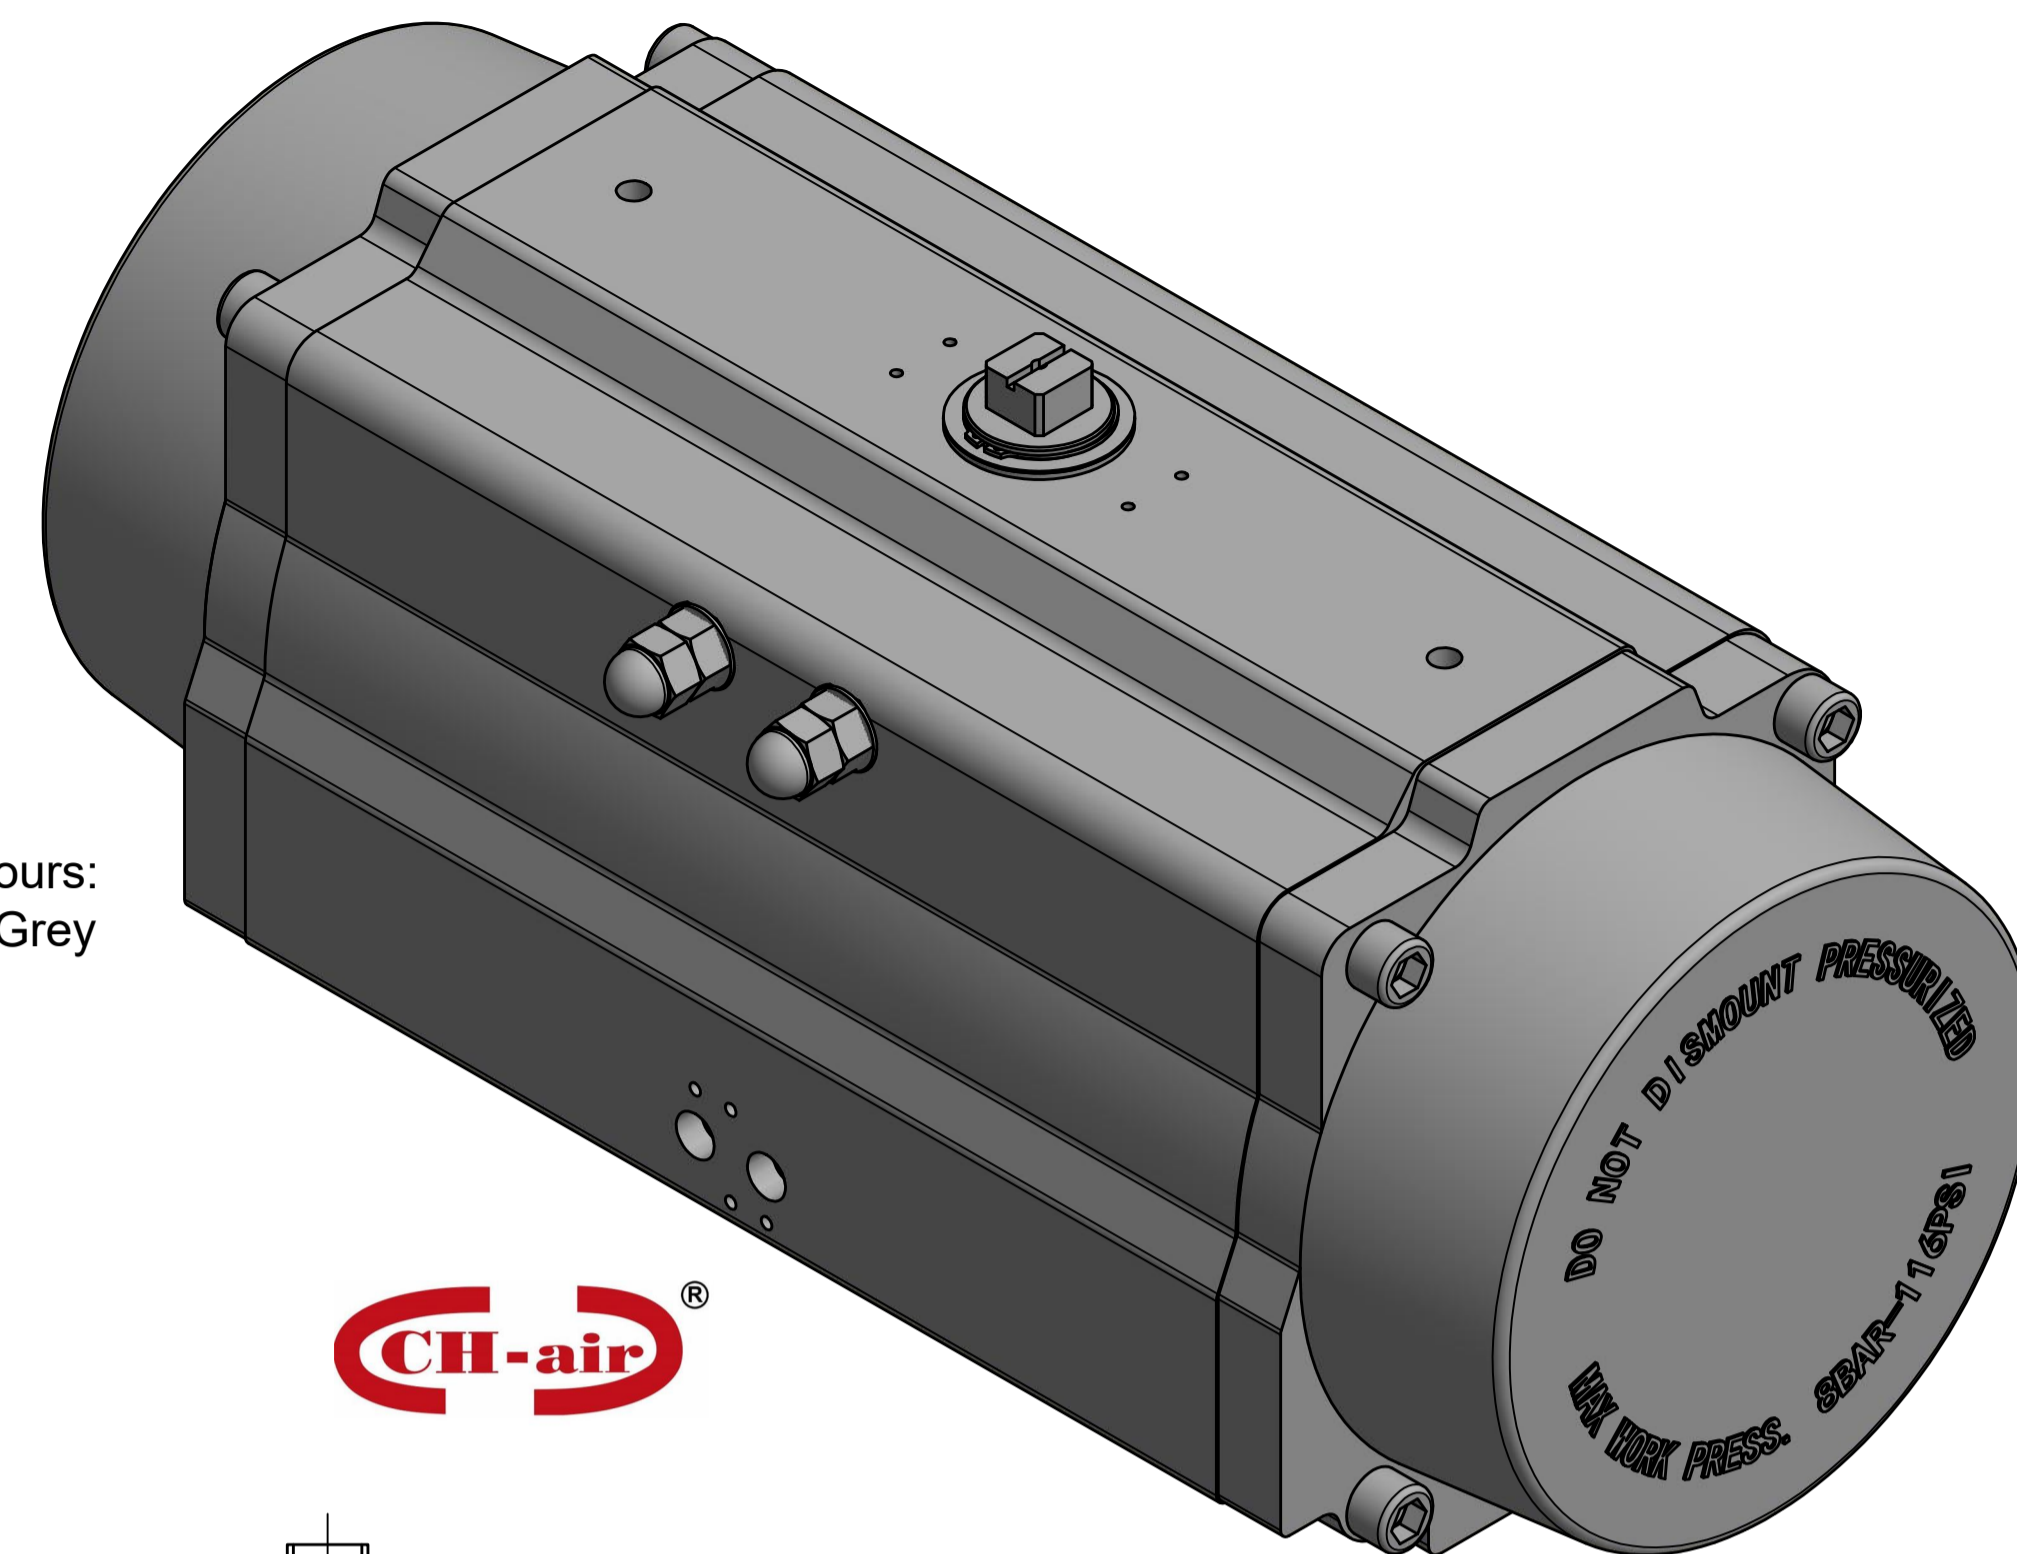

IF IN DOUBT ASK!

DO NOT SCALE PRINT!

DRAWING TO BS 8888

Note:  
Standard colours:  
Body: Silver Grey  
Ends: Black

<small>THIS DRAWING IS CONFIDENTIAL AND IS NOT TO BE REPRODUCED WITHOUT THE WRITTEN CONSENT OF Actuated Valve Supplies Limited</small>					
TITLE CH-C PNEUMATIC ACTUATOR MODEL C-300					
STOCK CODE AVS-C-300-CAD				DIM ARE mm	
SCALE 1:3				AVS-C-300-CAD	
DRAWING NUMBER				SHEET 1 OF 1	