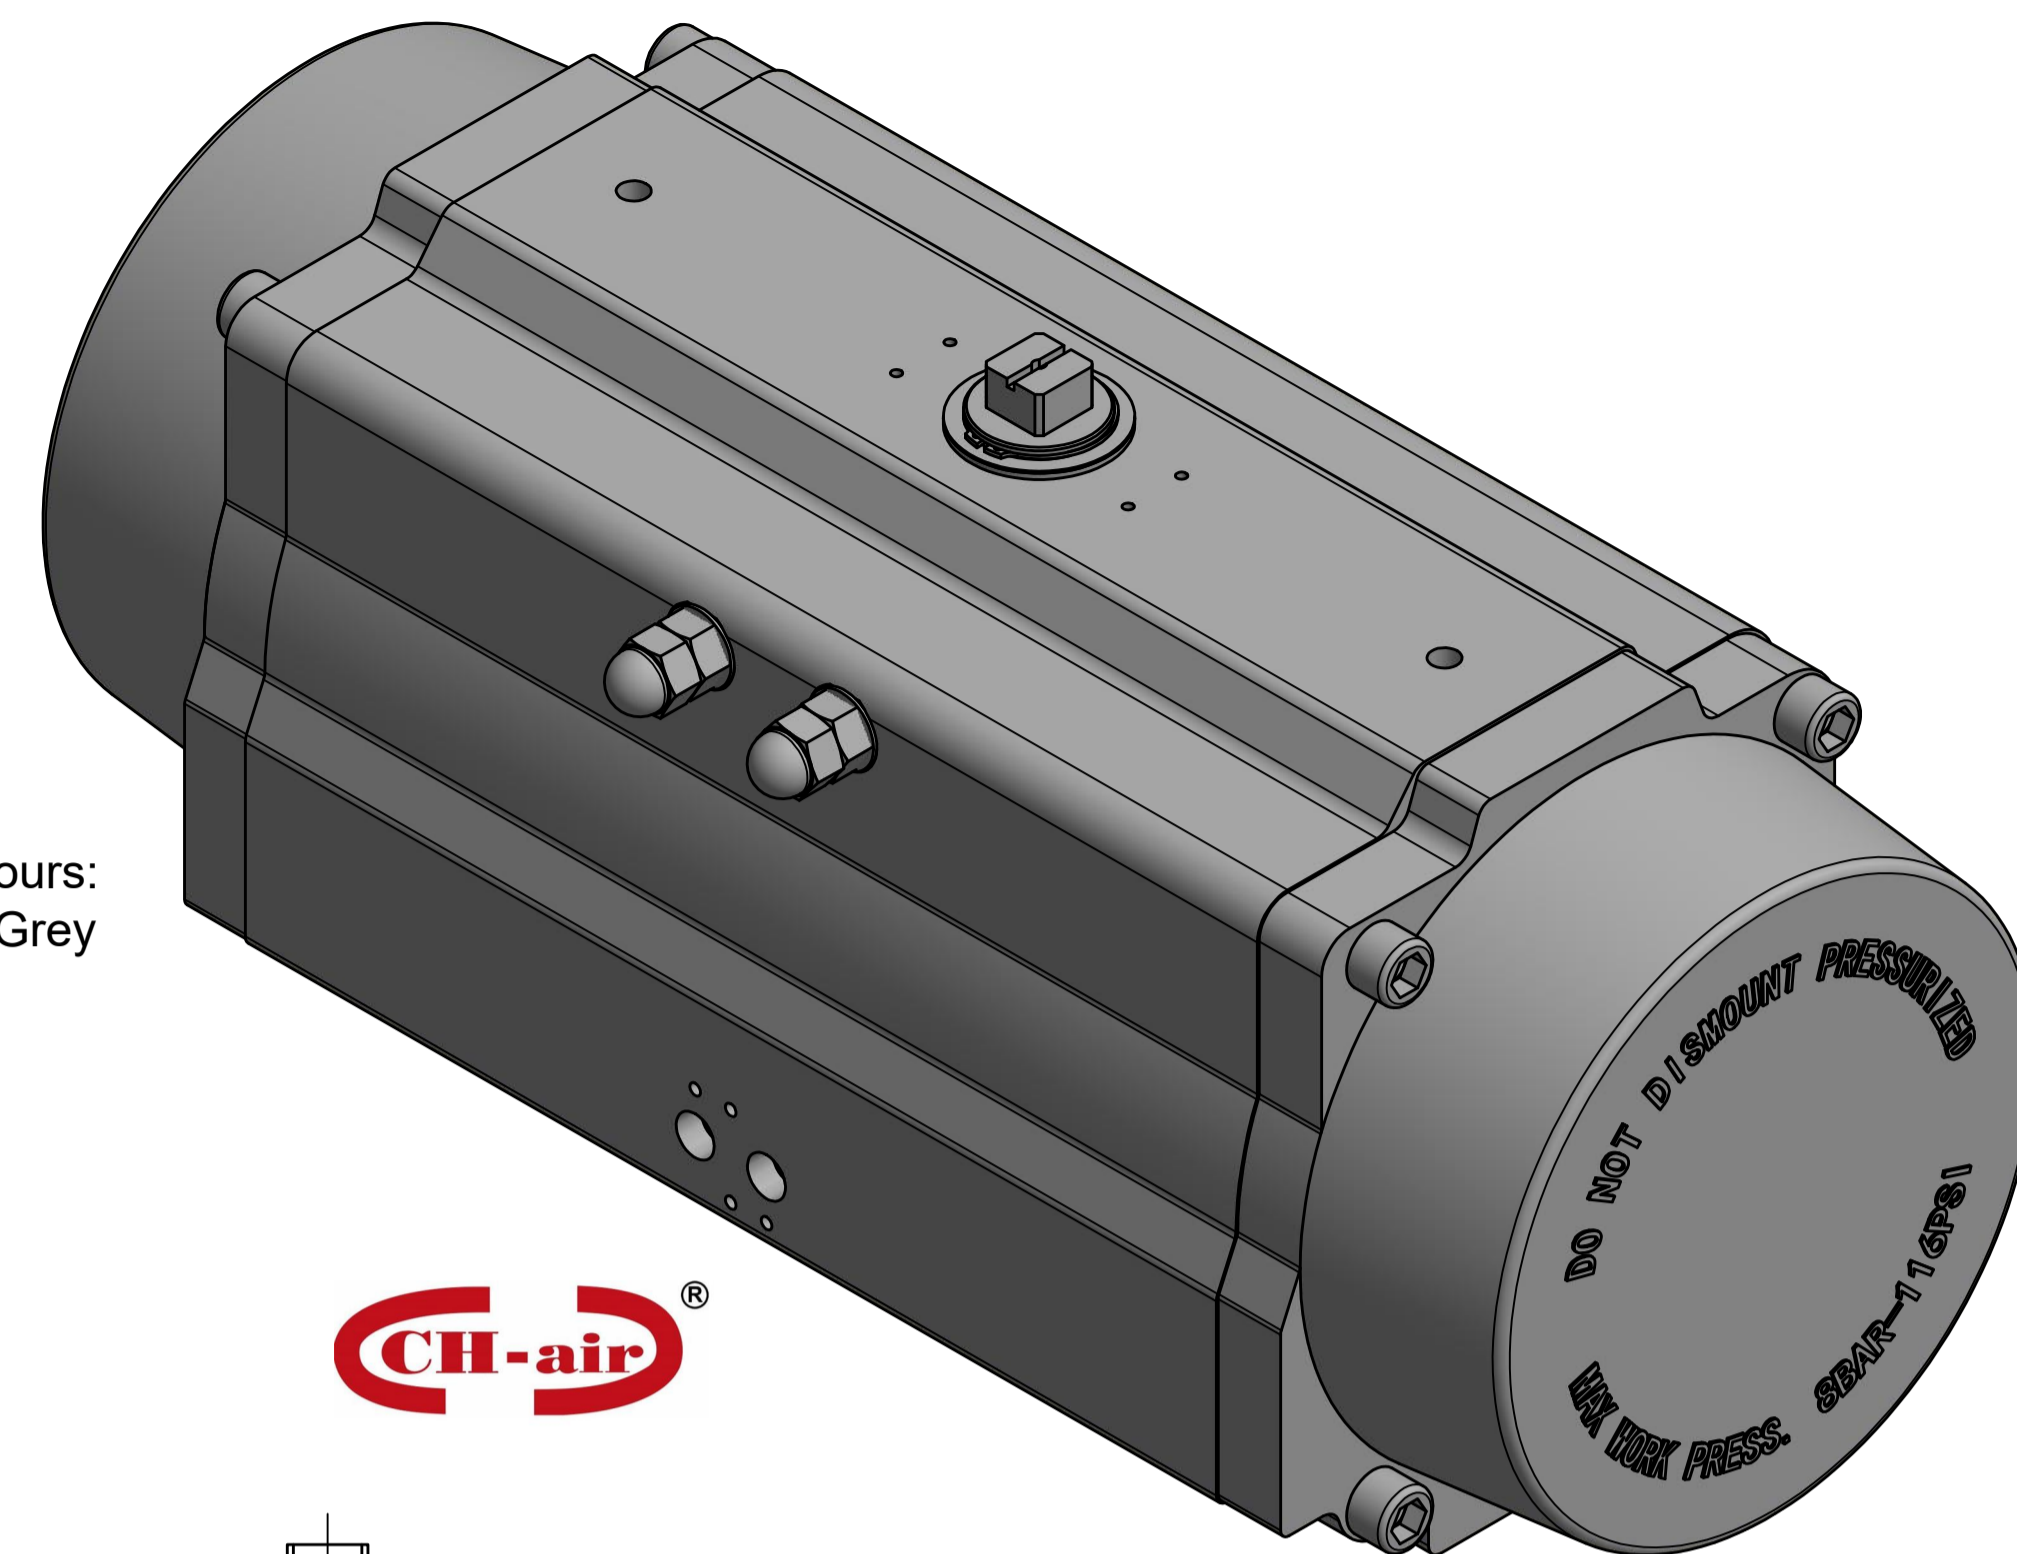

IF IN DOUBT ASK!

DO NOT SCALE PRINT!

DRAWING TO BS 8888

Note:
Standard colours:
Body: Silver Grey
Ends: Black

<small>THIS DRAWING IS CONFIDENTIAL AND IS NOT TO BE REPRODUCED WITHOUT THE WRITTEN CONSENT OF Actuated Valve Supplies Limited</small>					
TITLE CH-C PNEUMATIC ACTUATOR MODEL C-300					
STOCK CODE AVS-C-300-CAD				DIM ARE mm	
AVS-C-300-CAD				SCALE 1:3	
DRAWING NUMBER AVS-C-300-CAD					
SHEET 1 OF 1					