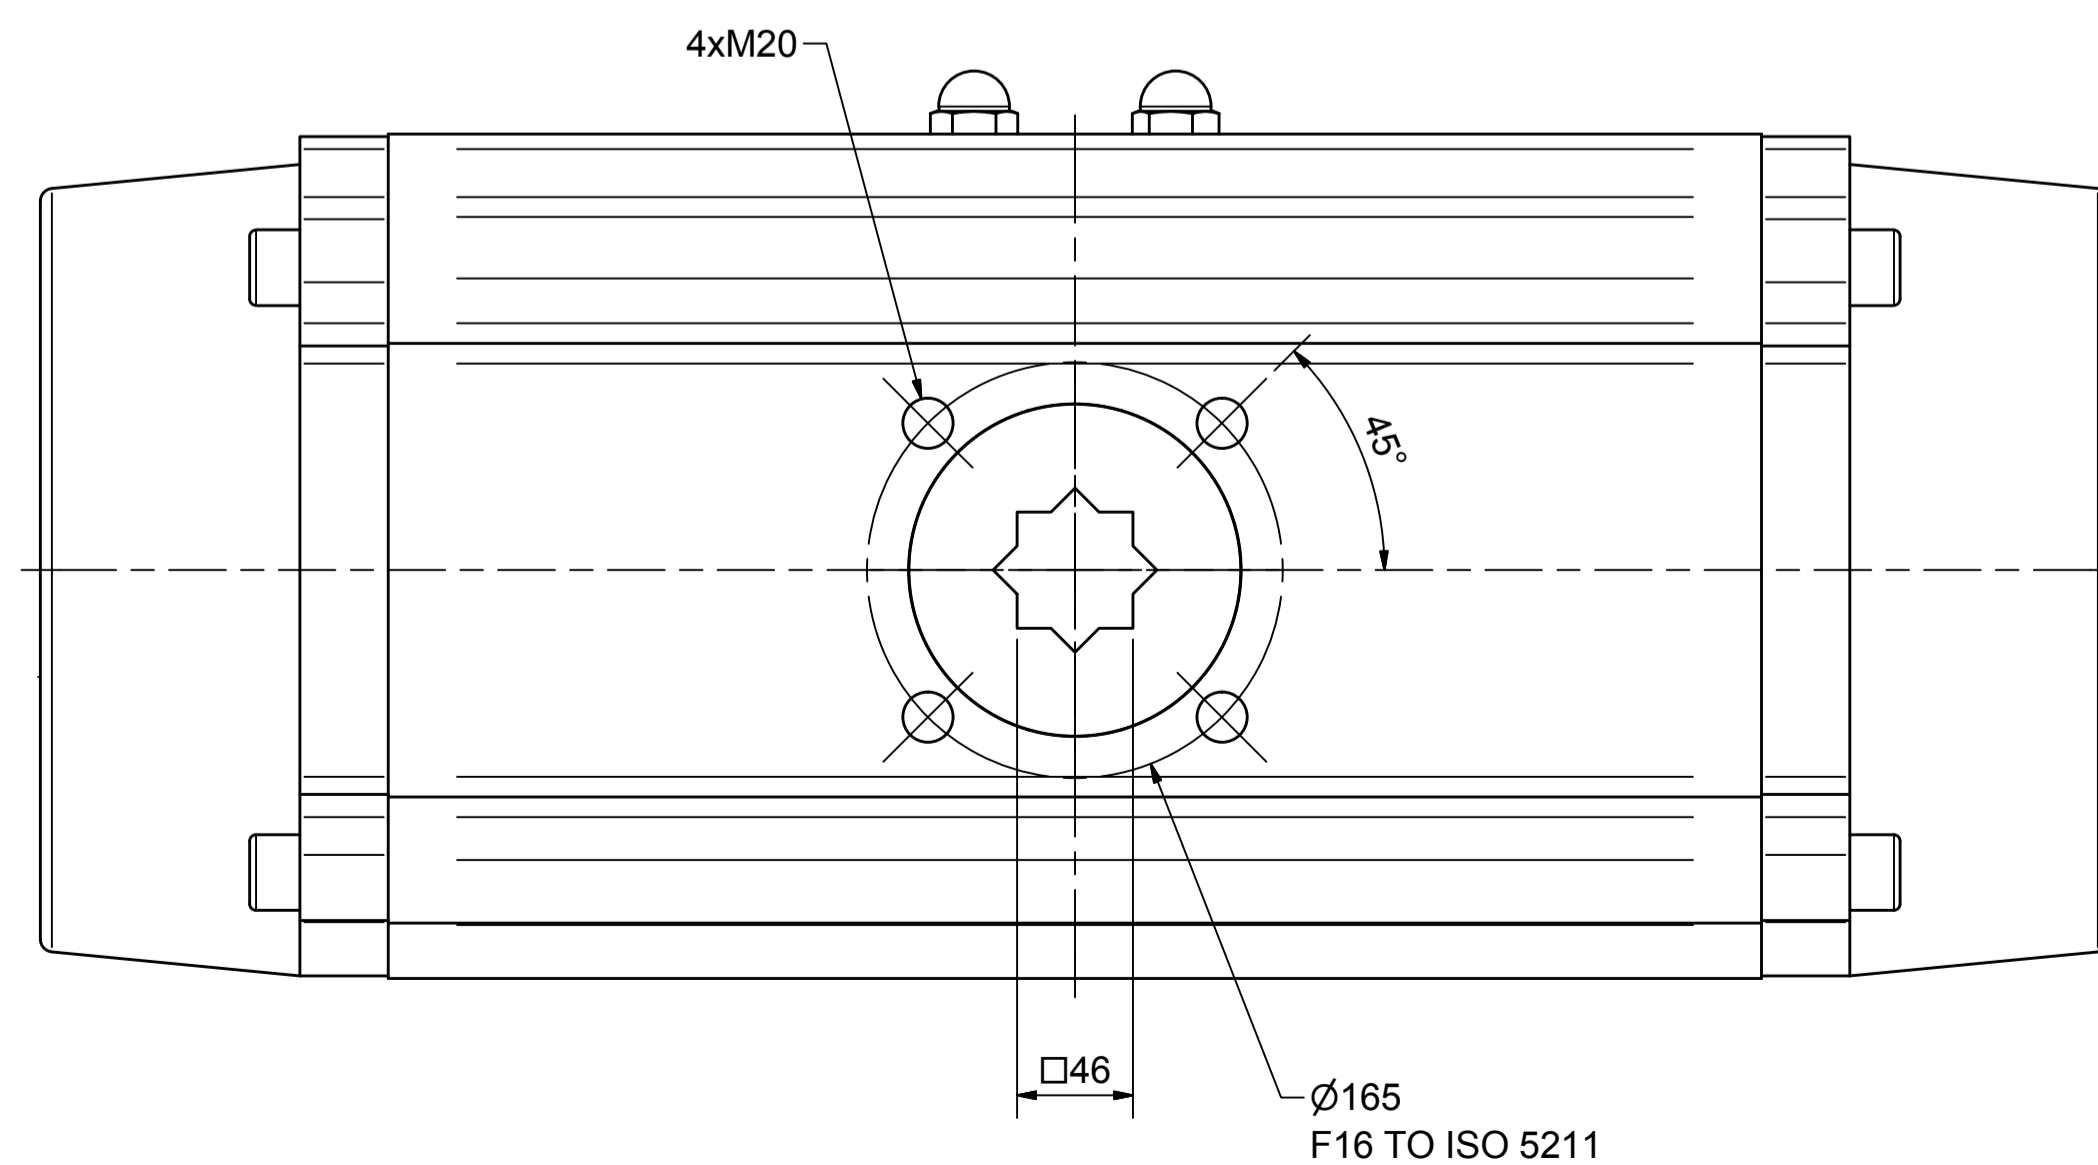

IF IN DOUBT ASK!

DO NOT SCALE PRINT!

DRAWING TO BS 8888

Note:
Standard colours:
Body: Silver Grey
Ends: Black

<small>THIS DRAWING IS CONFIDENTIAL AND IS NOT TO BE REPRODUCED WITHOUT THE WRITTEN CONSENT OF Actuated Valve Supplies Limited</small>					
TITLE CH-C PNEUMATIC ACTUATOR MODEL C-300					
STOCK CODE AVS-C-300-CAD				DIM ARE mm	
AVS-C-300-CAD				SCALE 1:3	
DRAWING NUMBER AVS-C-300-CAD					
SHEET 1 OF 1					