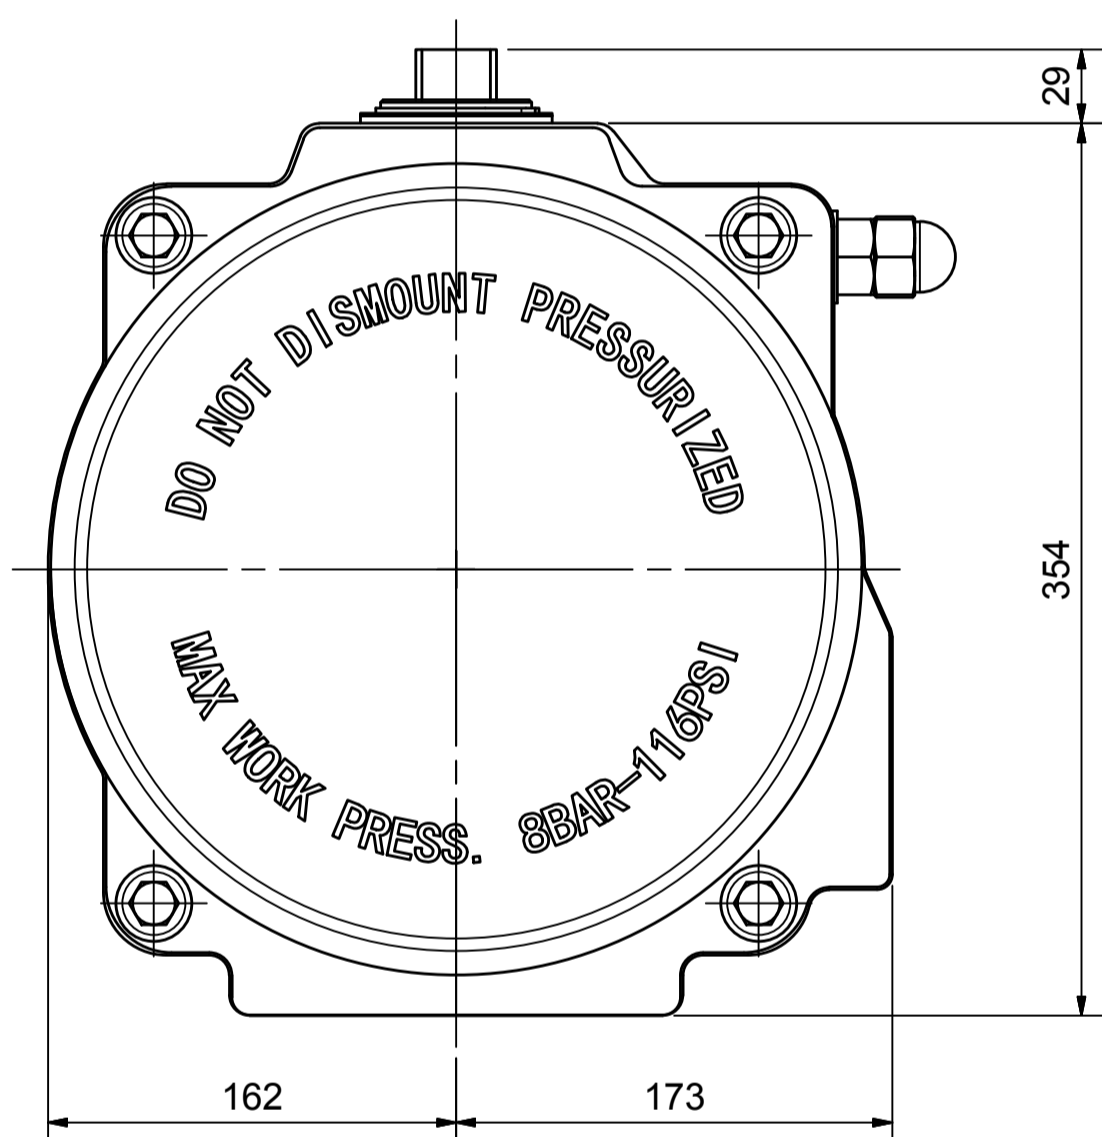

IF IN DOUBT ASK!

DO NOT SCALE PRINT!

DRAWING TO BS 8888

Note:  
Standard colours:  
Body: Silver Grey  
Ends: Black

<small>THIS DRAWING IS CONFIDENTIAL AND IS NOT TO BE REPRODUCED WITHOUT THE WRITTEN CONSENT OF Actuated Valve Supplies Limited</small>					
TITLE CH-C PNEUMATIC ACTUATOR MODEL C-300					
STOCK CODE AVS-C-300-CAD				DIM ARE mm	
SCALE 1:3				AVS-C-300-CAD	
DRAWING NUMBER				SHEET 1 OF 1	