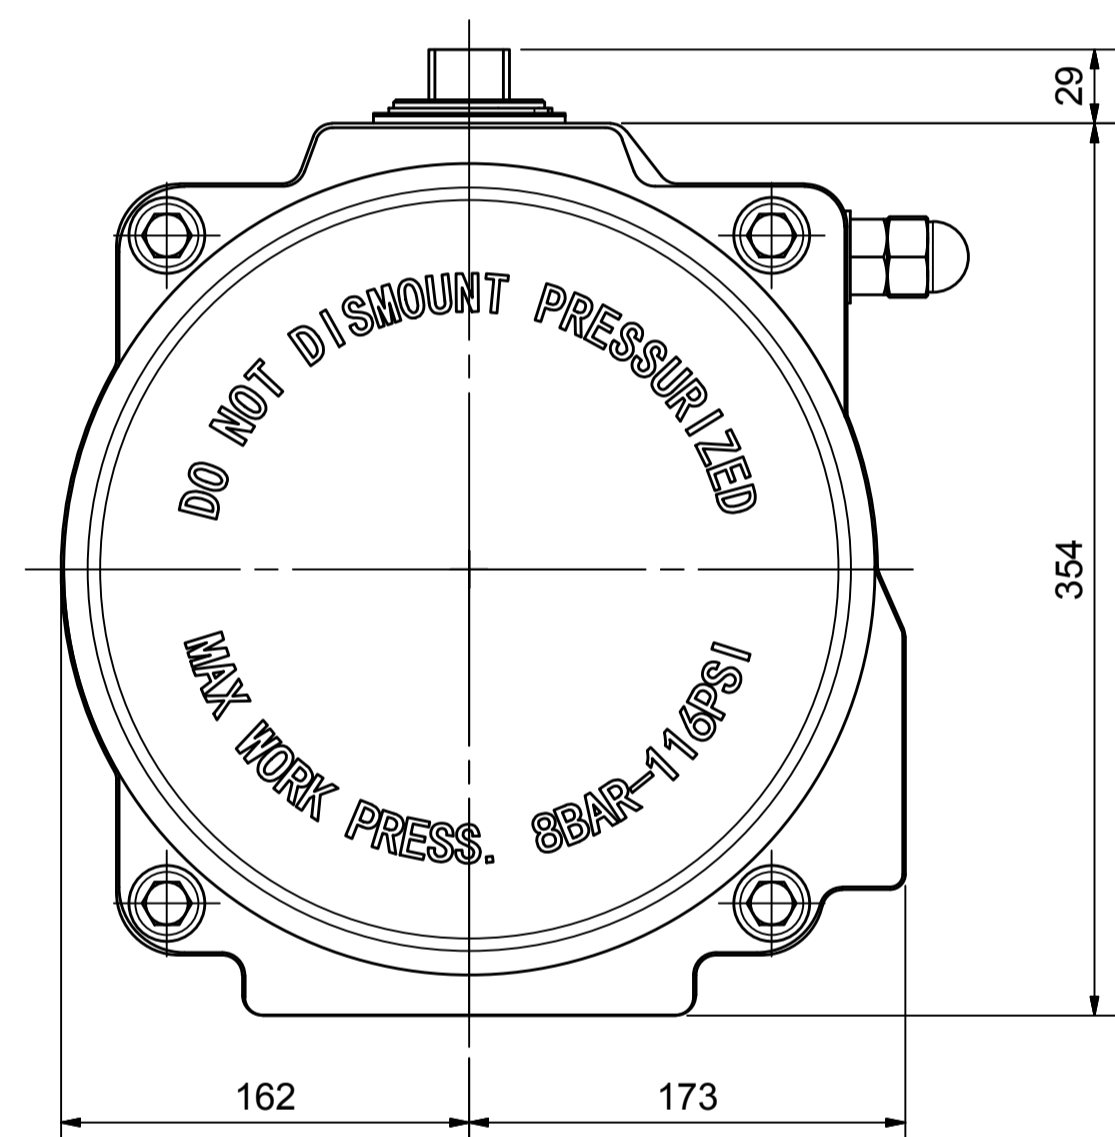

IF IN DOUBT ASK!

DO NOT SCALE PRINT!

DRAWING TO BS 8888

Note:
Standard colours:
Body: Silver Grey
Ends: Black

<small>THIS DRAWING IS CONFIDENTIAL AND IS NOT TO BE REPRODUCED WITHOUT THE WRITTEN CONSENT OF Actuated Valve Supplies Limited</small>					
TITLE CH-C PNEUMATIC ACTUATOR MODEL C-300					
STOCK CODE AVS-C-300-CAD				DIM ARE mm	
AVS-C-300-CAD				SCALE 1:3	
DRAWING NUMBER AVS-C-300-CAD					
SHEET 1 OF 1					