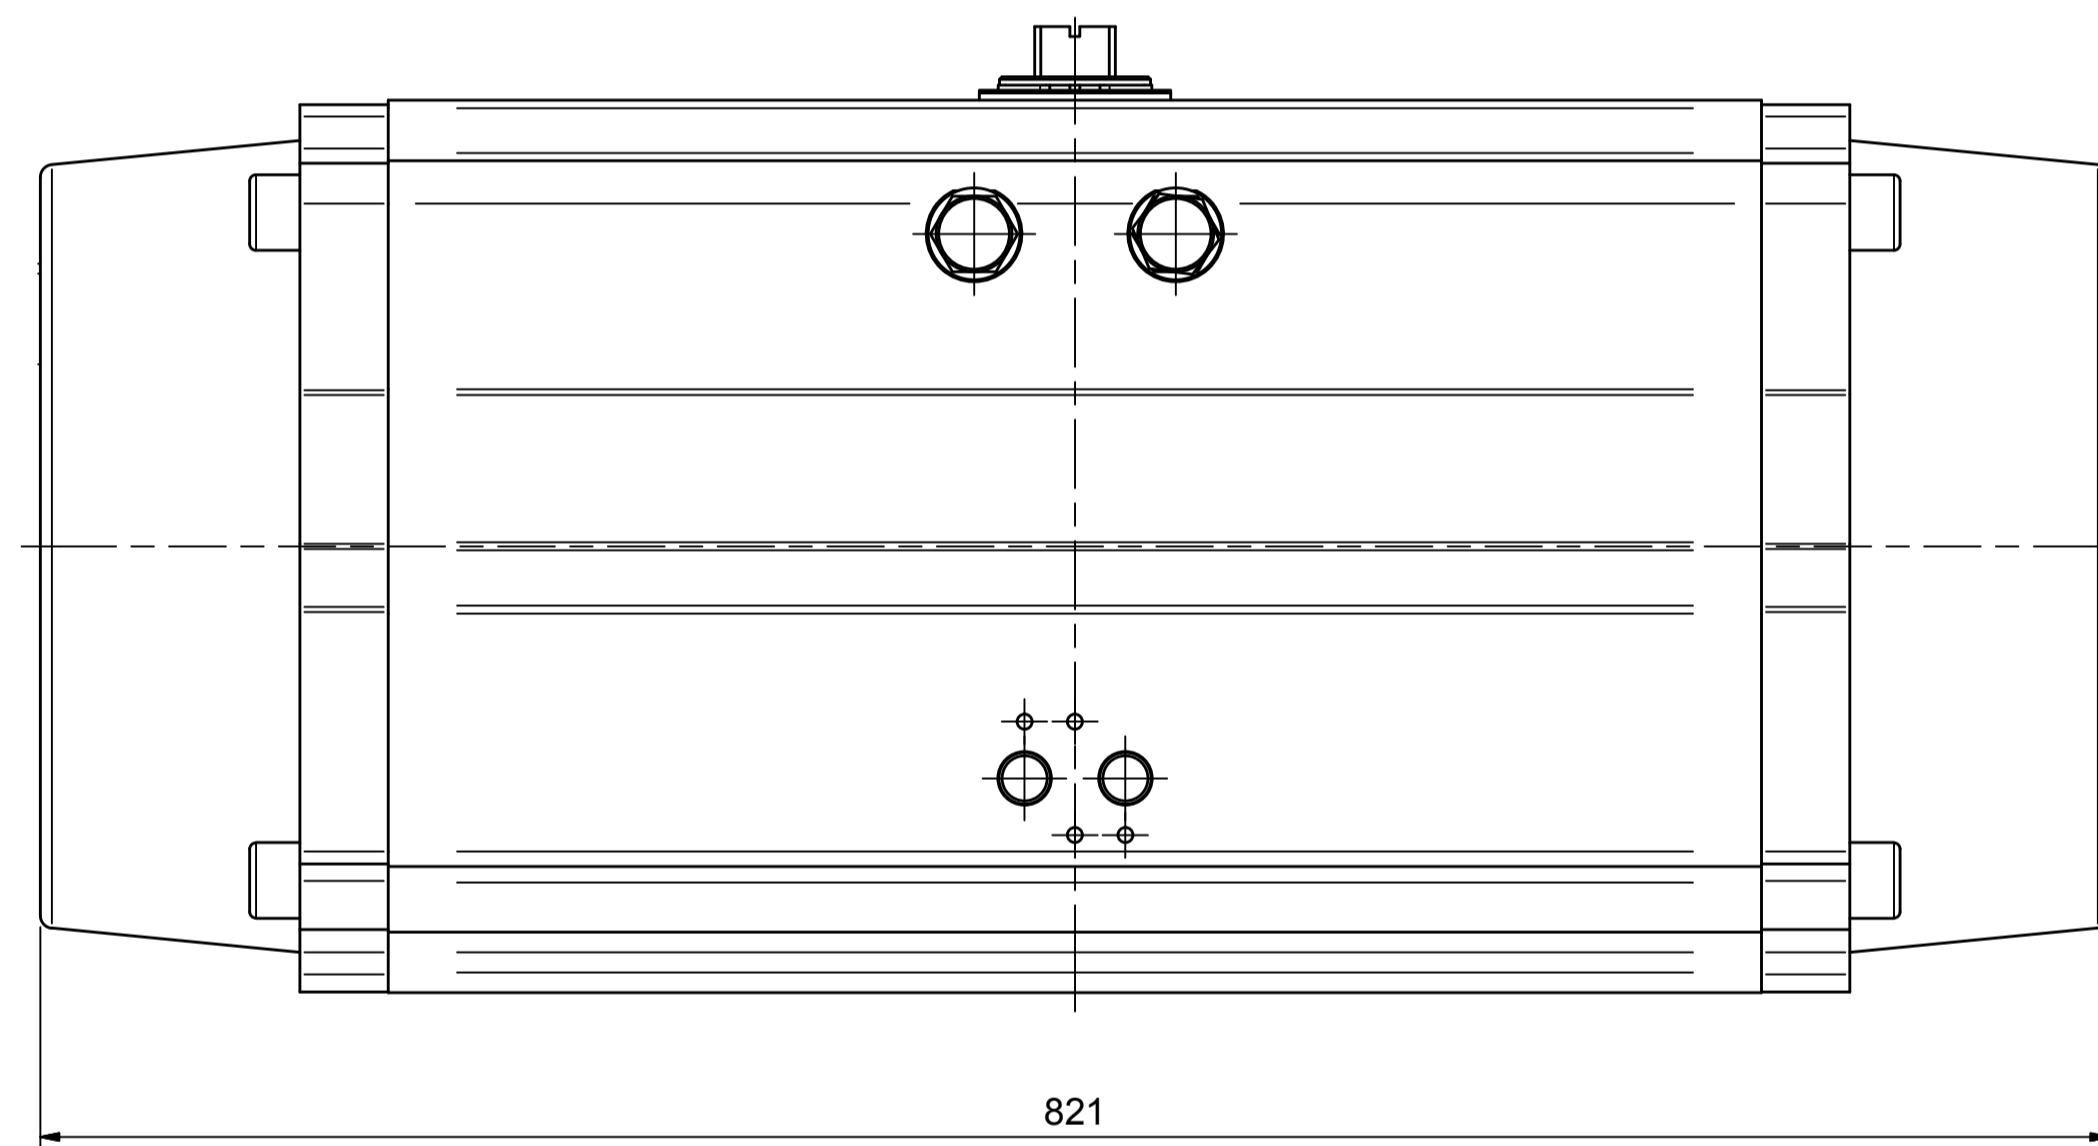

IF IN DOUBT ASK!

DO NOT SCALE PRINT!

DRAWING TO BS 8888

Note:
Standard colours:
Body: Silver Grey
Ends: Black

<small>THIS DRAWING IS CONFIDENTIAL AND IS NOT TO BE REPRODUCED WITHOUT THE WRITTEN CONSENT OF Actuated Valve Supplies Limited</small>					
TITLE CH-C PNEUMATIC ACTUATOR MODEL C-300					
STOCK CODE AVS-C-300-CAD				DIM ARE mm	
AVS-C-300-CAD				SCALE 1:3	
DRAWING NUMBER AVS-C-300-CAD					
SHEET 1 OF 1					