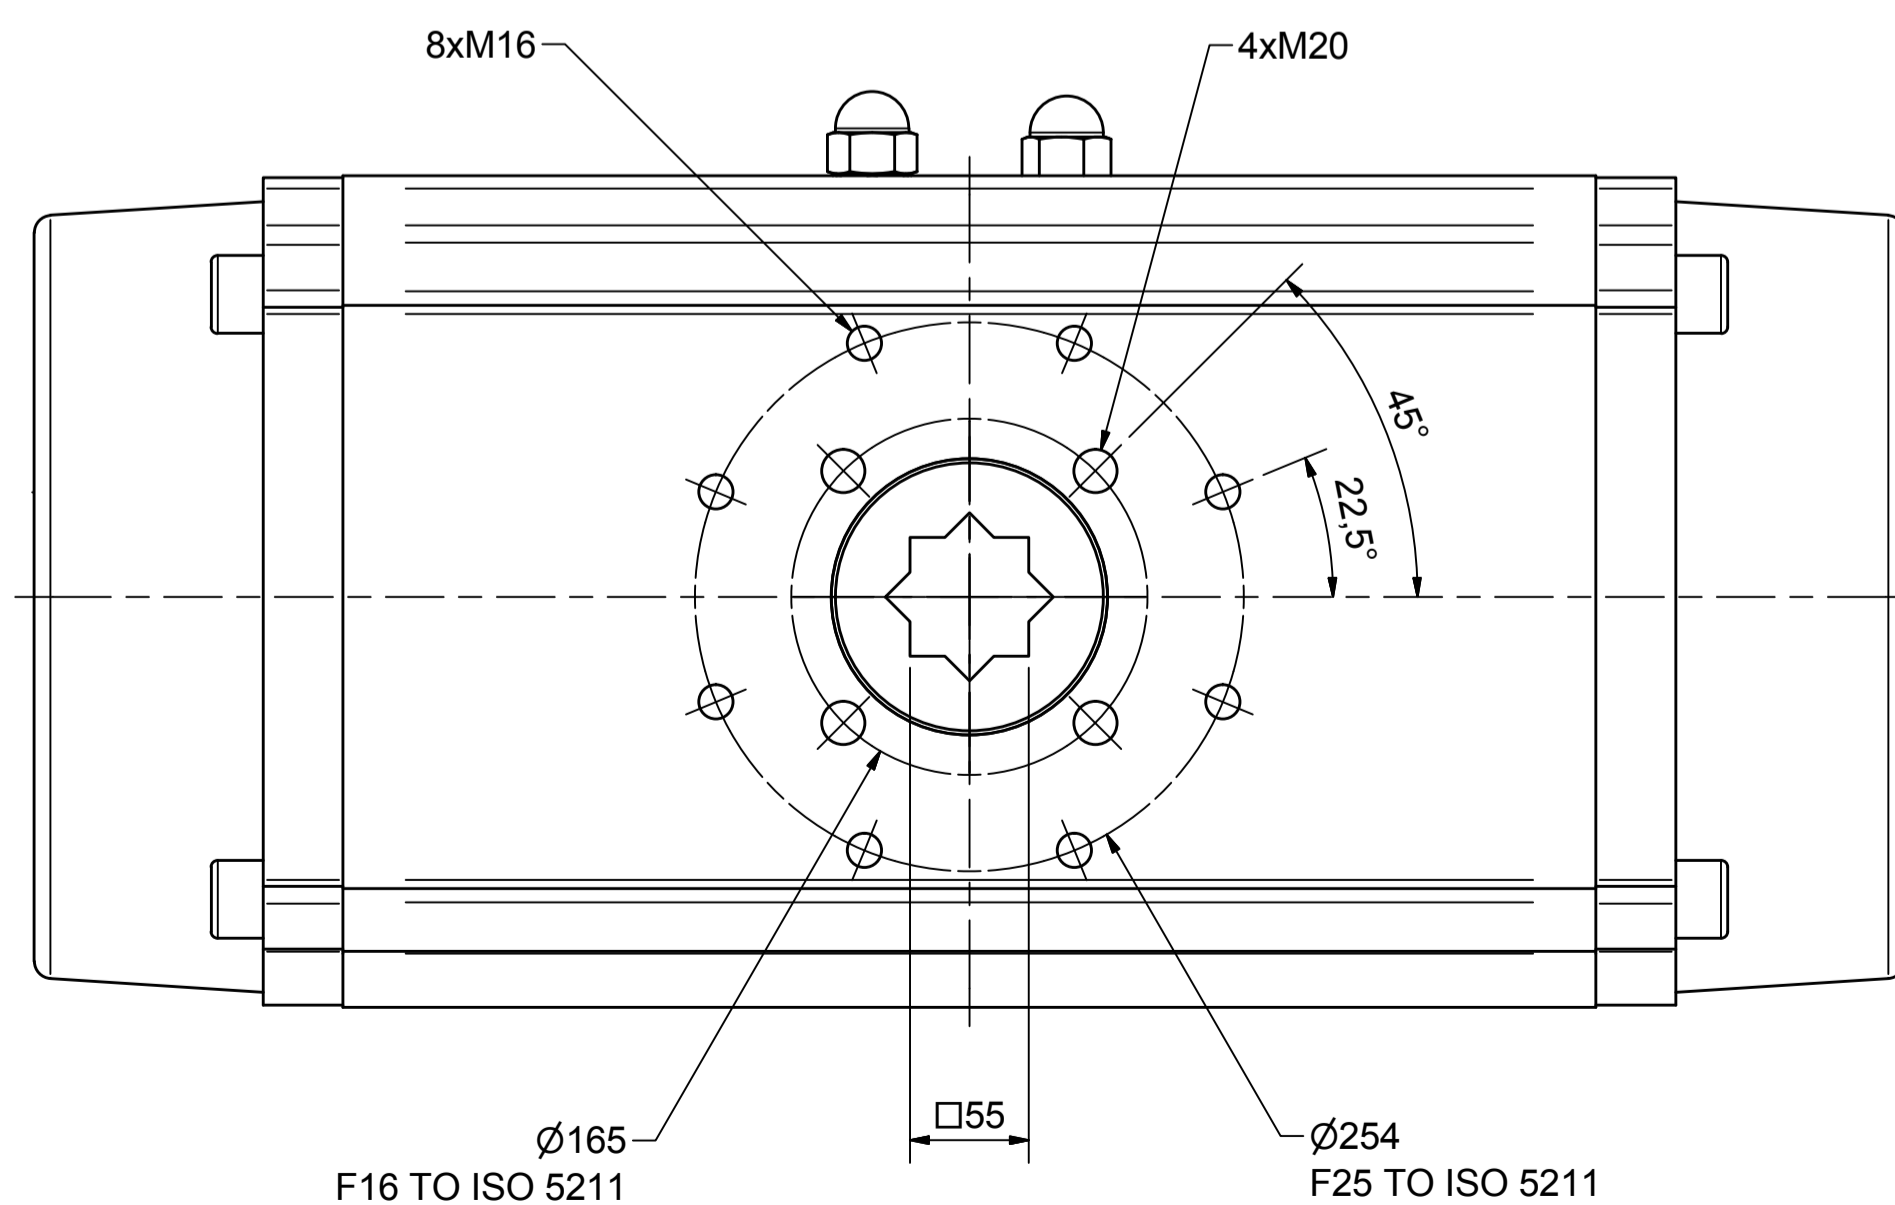

IF IN DOUBT ASK!

DO NOT SCALE PRINT!

DRAWING TO BS 8888

Note:
Standard colours:
Body: Silver Grey
Ends: Black

Actuated Valve Supplies Limited

TITLE CH-C PNEUMATIC ACTUATOR

MODEL C-350

STOCK CODE AVS-C-350-CAD

DIM ARE mm

DRAWING NUMBER

SCALE 1:3.5

JRM	HMM	SBW	NEW		25.09.17
APPROVED BY	CHECKED BY	DRAWN BY	ISSUE	CHANGE NO.	DATE

AVS-C-350-CAD

DRAWING NUMBER

SHEET 1 OF 1