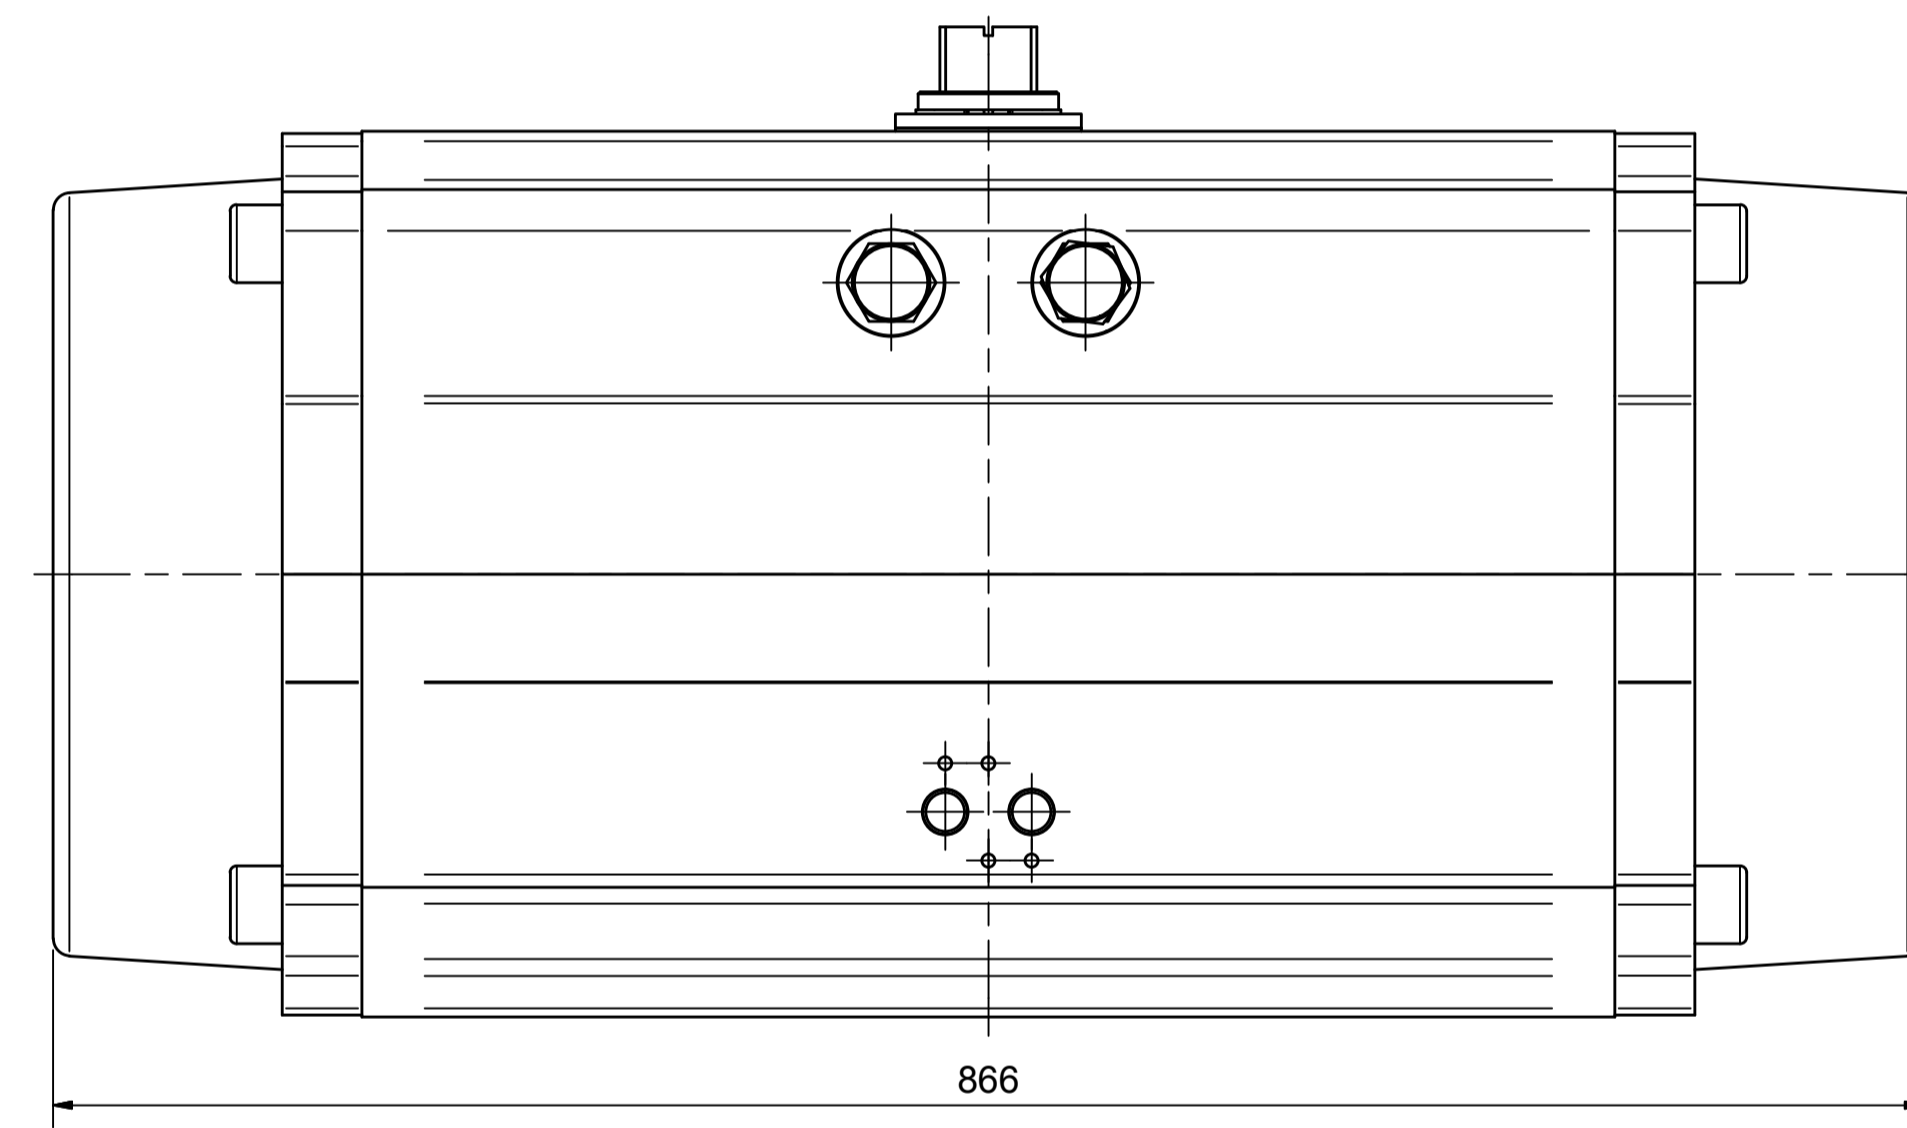

IF IN DOUBT ASK!

DO NOT SCALE PRINT!

DRAWING TO BS 8888

Note:
Standard colours:
Body: Silver Grey
Ends: Black

Actuated Valve Supplies Limited

TITLE CH-C PNEUMATIC ACTUATOR
MODEL C-350
STOCK CODE AVS-C-350-CAD
DIM ARE mm
SCALE 1:3.5