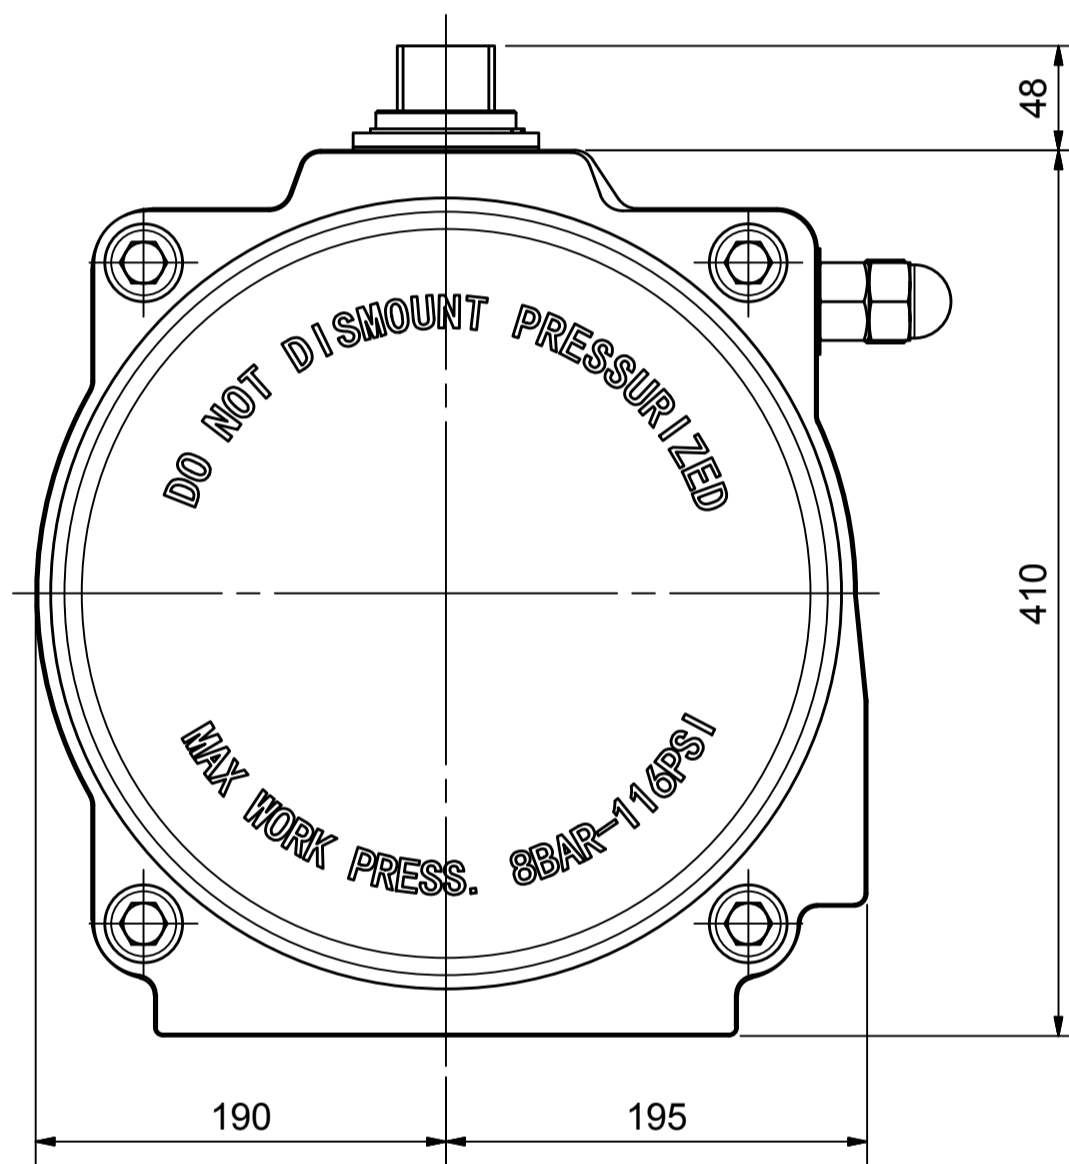

IF IN DOUBT ASK!

DO NOT SCALE PRINT!

DRAWING TO BS 8888

Note:
Standard colours:
Body: Silver Grey
Ends: Black

Actuated Valve Supplies Limited

TITLE CH-C PNEUMATIC ACTUATOR
MODEL C-350
STOCK CODE AVS-C-350-CAD
DIM ARE mm
SCALE 1:3.5

JRM	HMM	SBW	NEW		25.09.17
APPROVED BY	CHECKED BY	DRAWN BY	ISSUE	CHANGE NO.	DATE

AVS-C-350-CAD
DRAWING NUMBER SHEET 1 OF 1