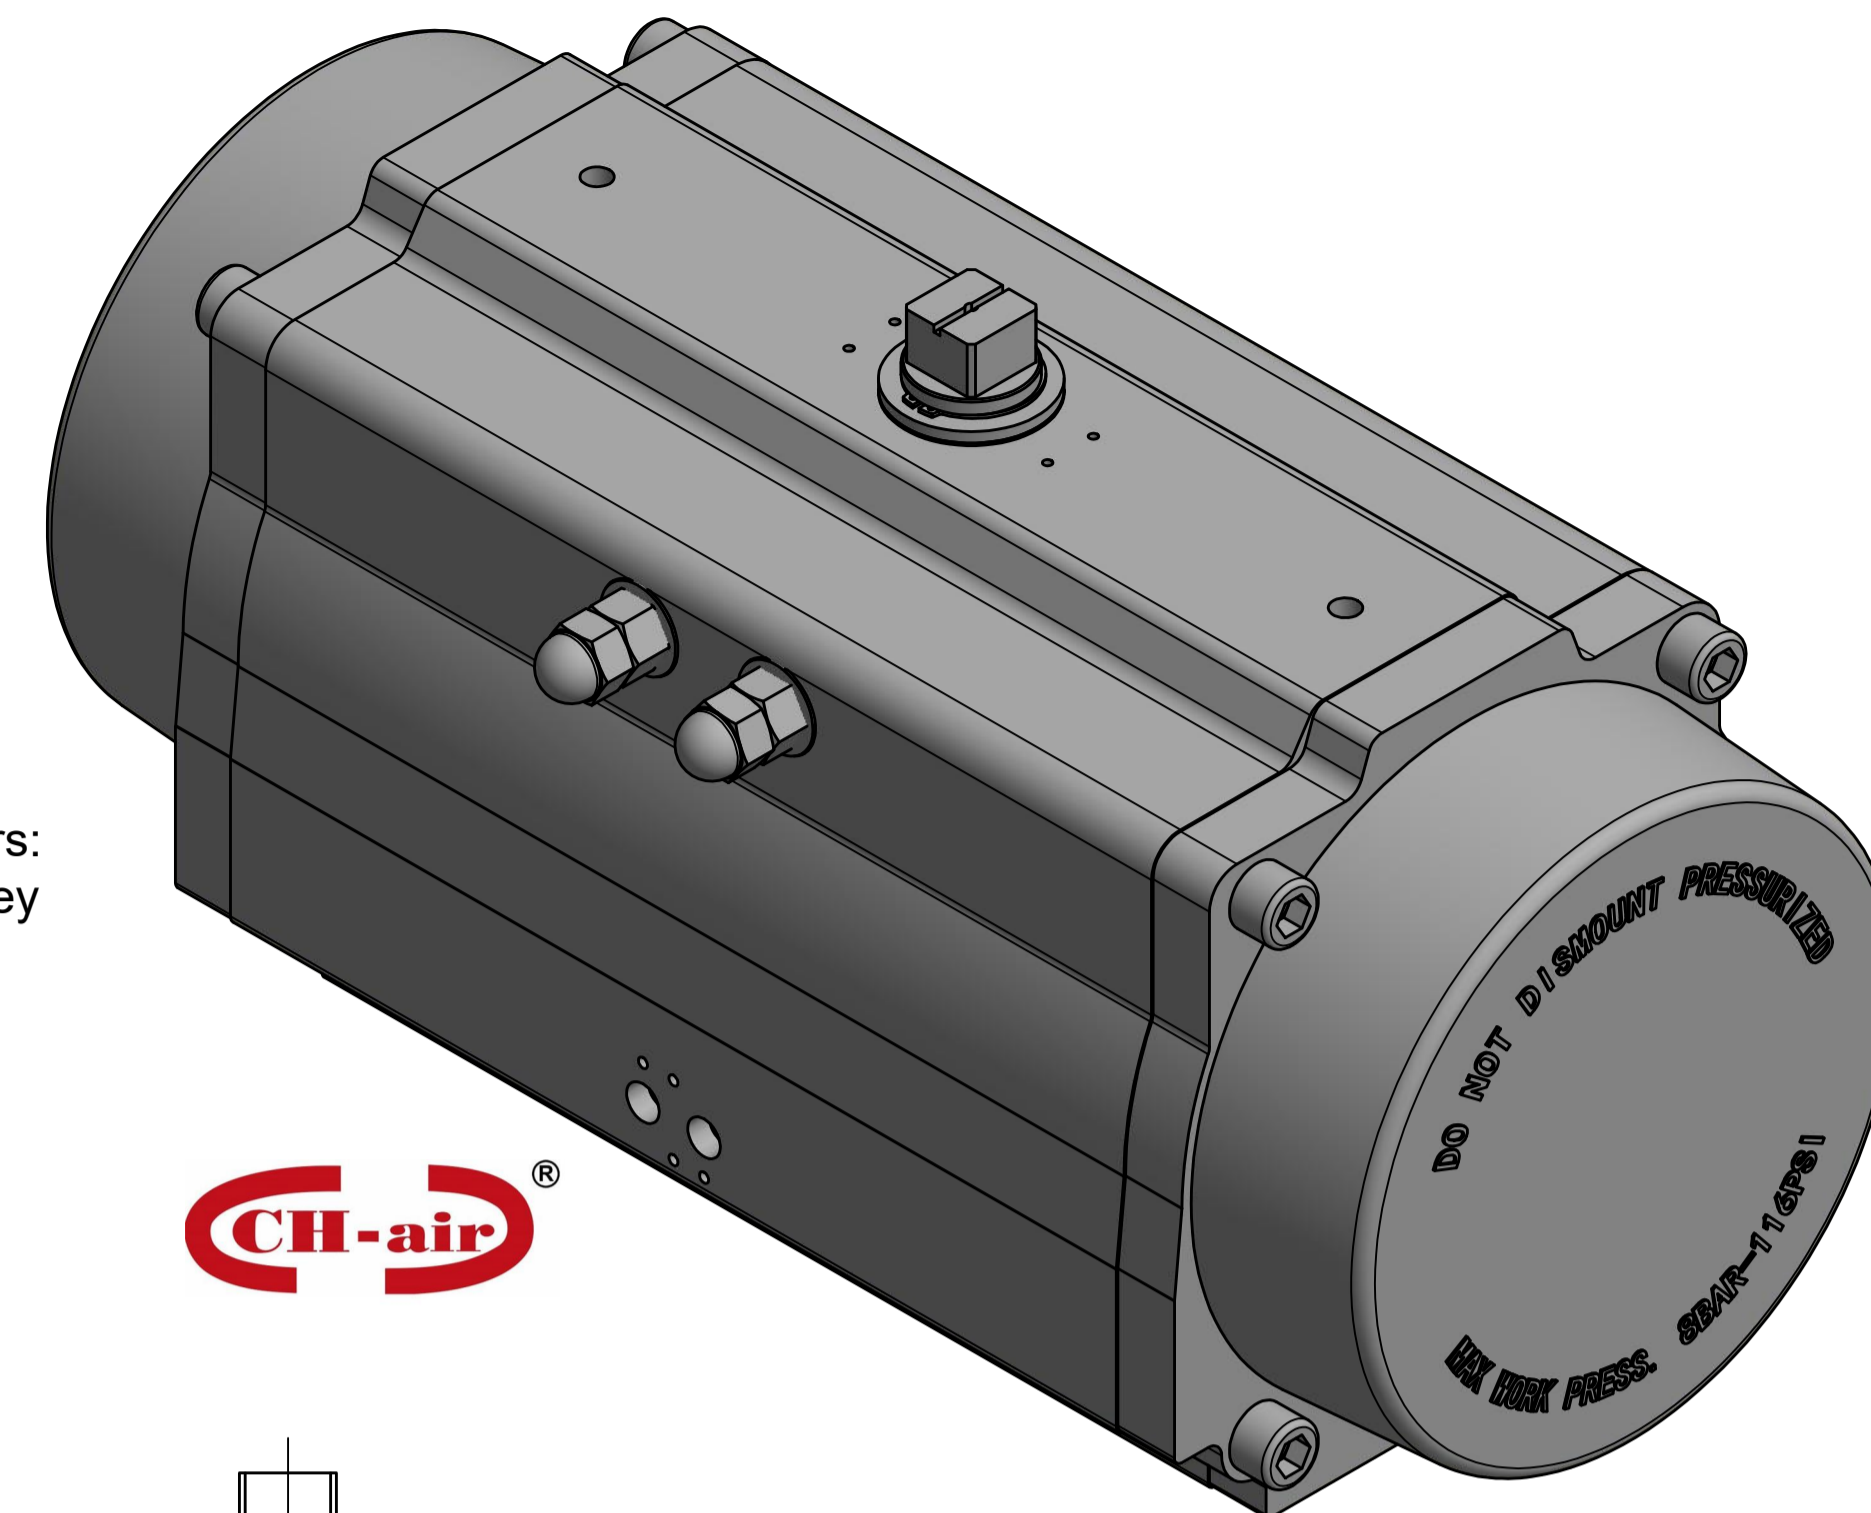

IF IN DOUBT ASK!

DO NOT SCALE PRINT!

DRAWING TO BS 8888

Note:
Standard colours:
Body: Silver Grey
Ends: Black

Actuated Valve Supplies Limited

TITLE CH-C PNEUMATIC ACTUATOR

MODEL C-350

STOCK CODE AVS-C-350-CAD

DIM ARE mm

DRAWING NUMBER

SCALE 1:3.5

JRM	HMM	SBW	NEW		25.09.17
APPROVED BY	CHECKED BY	DRAWN BY	ISSUE	CHANGE NO.	DATE

AVS-C-350-CAD

DRAWING NUMBER

SHEET 1 OF 1