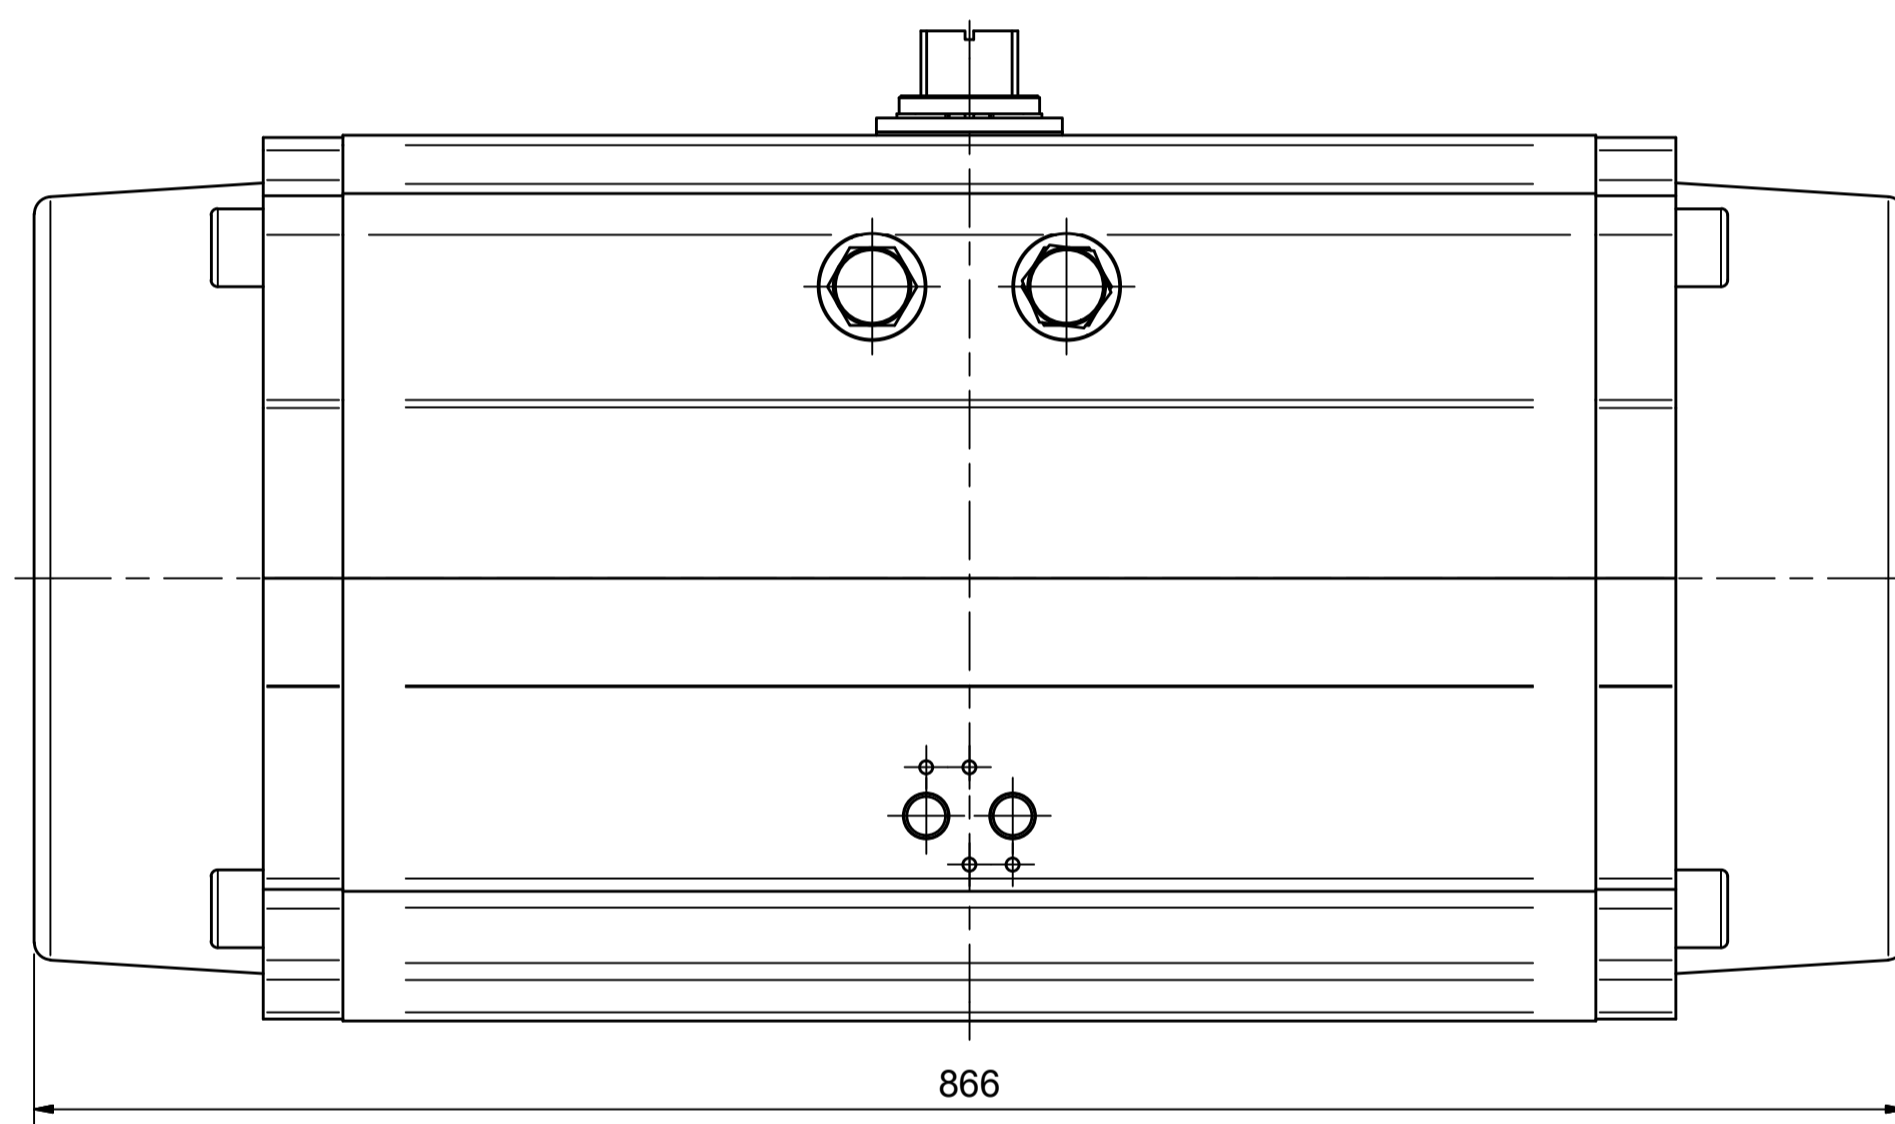

IF IN DOUBT ASK!

DO NOT SCALE PRINT!

DRAWING TO BS 8888

Note:
Standard colours:
Body: Silver Grey
Ends: Black

Actuated Valve Supplies Limited

TITLE CH-C PNEUMATIC ACTUATOR

MODEL C-350

STOCK CODE AVS-C-350-CAD

DIM ARE mm

DRAWING NUMBER

SCALE 1:3.5

JRM	HMM	SBW	NEW		25.09.17
APPROVED BY	CHECKED BY	DRAWN BY	ISSUE	CHANGE NO.	DATE

AVS-C-350-CAD

DRAWING NUMBER

SHEET 1 OF 1