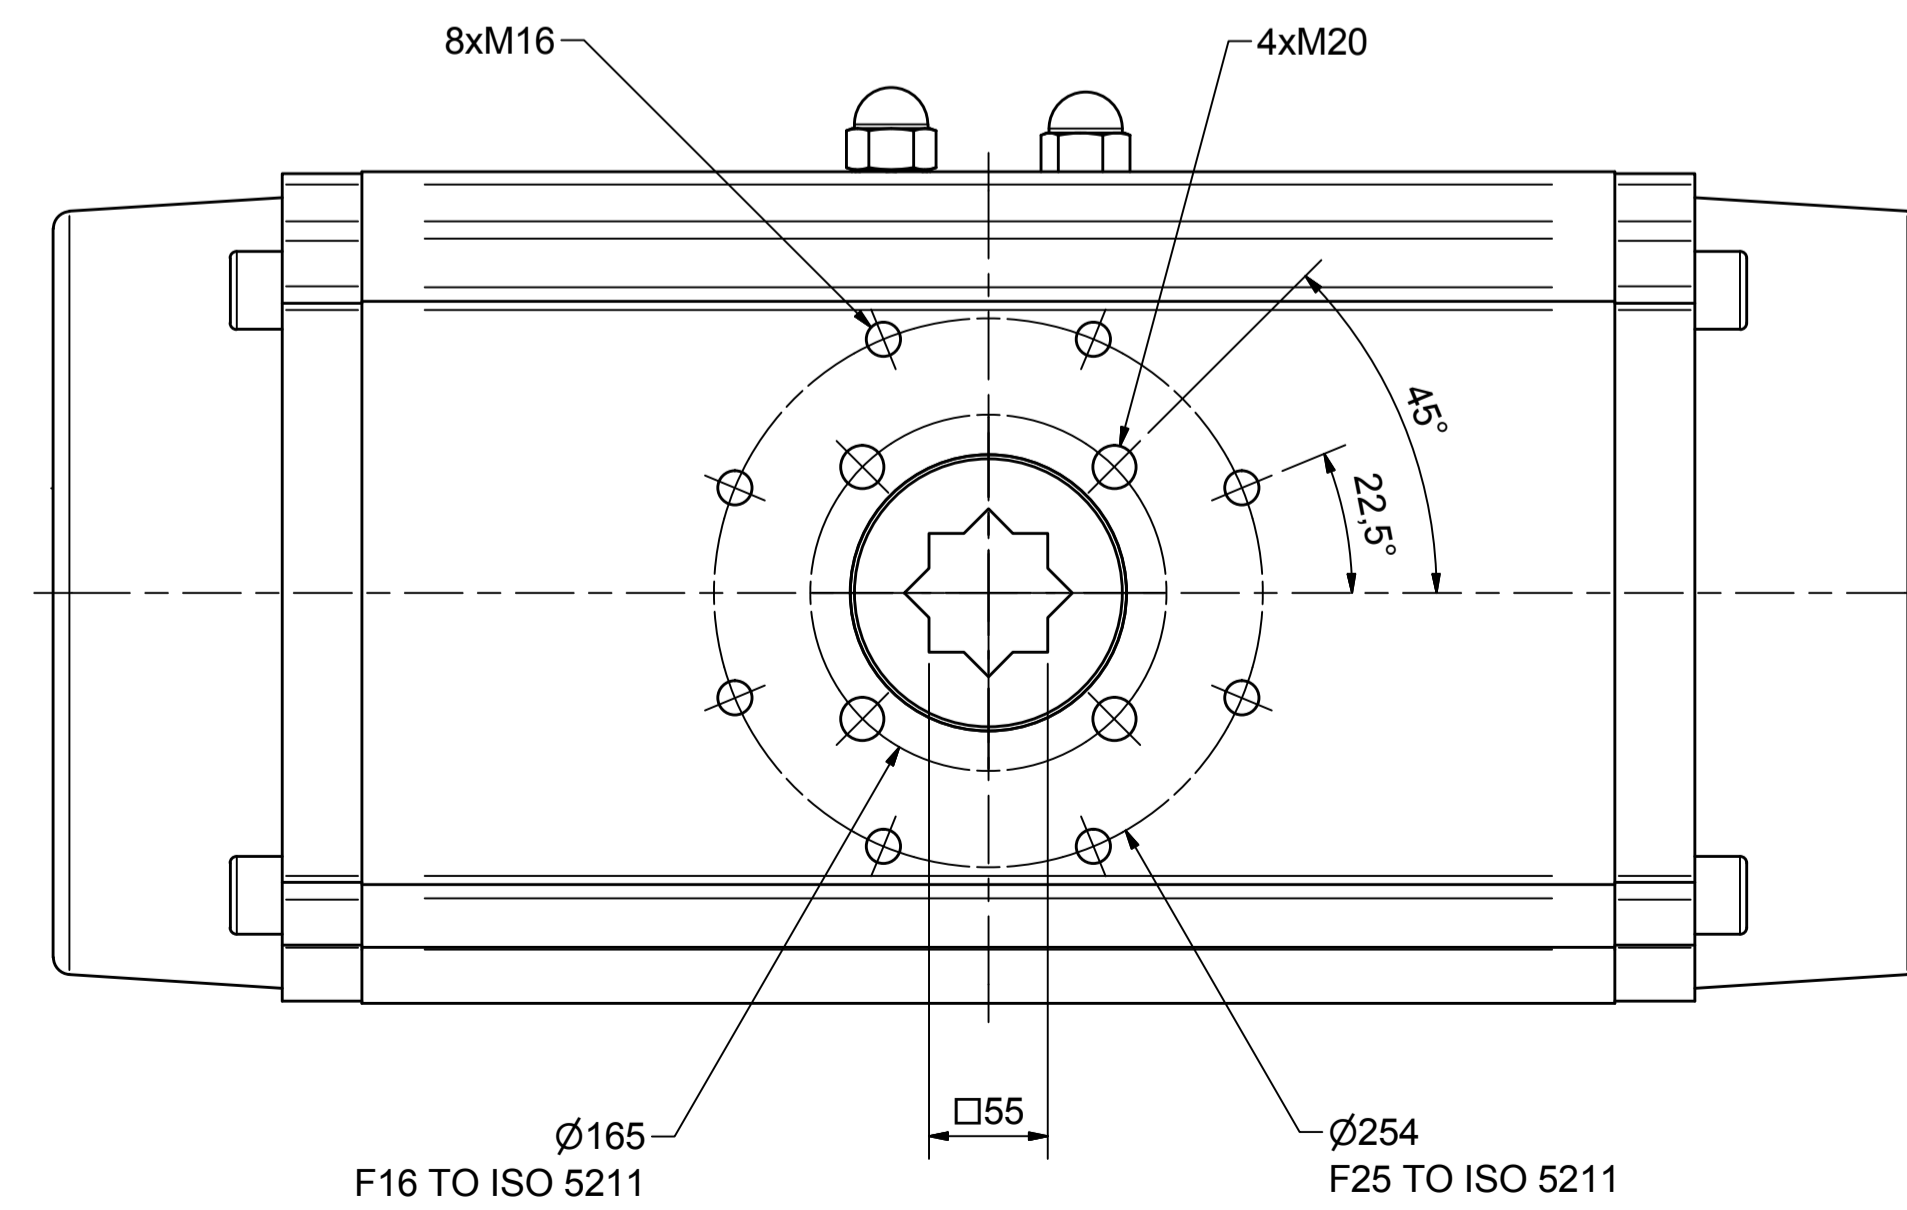

IF IN DOUBT ASK!

DO NOT SCALE PRINT!

DRAWING TO BS 8888

Note:
Standard colours:
Body: Silver Grey
Ends: Black

Actuated Valve Supplies Limited

TITLE CH-C PNEUMATIC ACTUATOR
MODEL C-350
STOCK CODE AVS-C-350-CAD
DIM ARE mm
SCALE 1:3.5