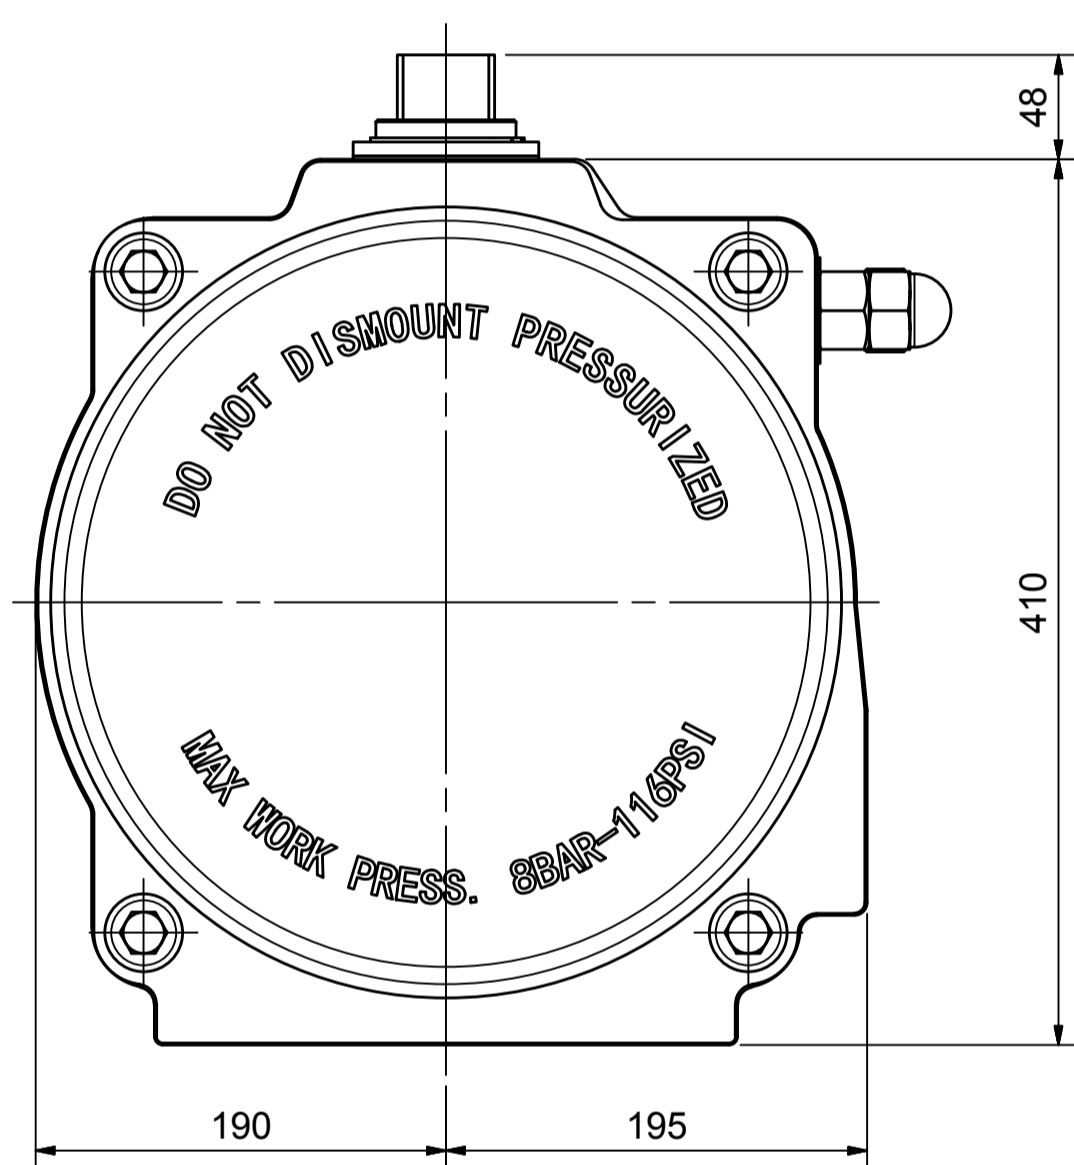

IF IN DOUBT ASK!

DO NOT SCALE PRINT!

DRAWING TO BS 8888

Note:
Standard colours:
Body: Silver Grey
Ends: Black

Actuated Valve Supplies Limited

TITLE CH-C PNEUMATIC ACTUATOR

MODEL C-350

STOCK CODE AVS-C-350-CAD

DIM ARE mm

DRAWING NUMBER

SCALE 1:3.5

JRM	HMM	SBW	NEW		25.09.17
APPROVED BY	CHECKED BY	DRAWN BY	ISSUE	CHANGE NO.	DATE

AVS-C-350-CAD

DRAWING NUMBER

SHEET 1 OF 1