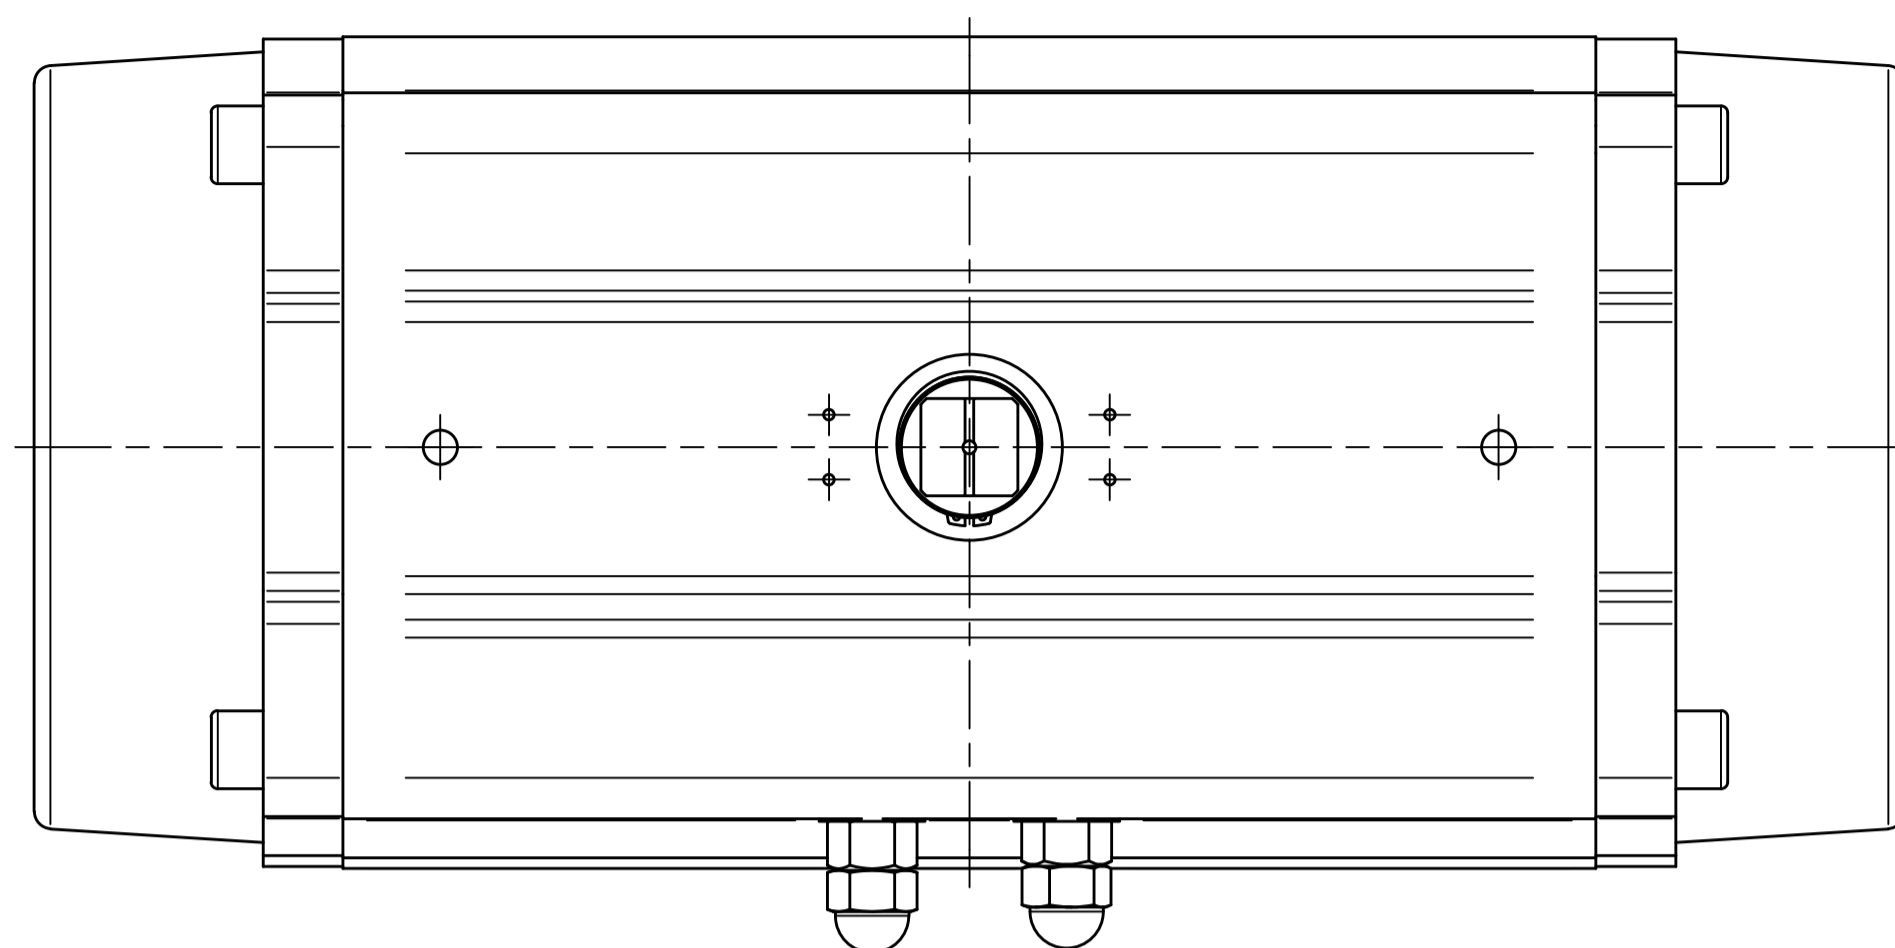

IF IN DOUBT ASK!

DO NOT SCALE PRINT!

DRAWING TO BS 8888

Note:
Standard colours:
Body: Silver Grey
Ends: Black

Actuated Valve Supplies Limited

TITLE CH-C PNEUMATIC ACTUATOR

MODEL C-350

STOCK CODE AVS-C-350-CAD

DIM ARE mm

DRAWING NUMBER

SCALE 1:3.5

JRM	HMM	SBW	NEW		25.09.17
APPROVED BY	CHECKED BY	DRAWN BY	ISSUE	CHANGE NO.	DATE

AVS-C-350-CAD

DRAWING NUMBER

SHEET 1 OF 1