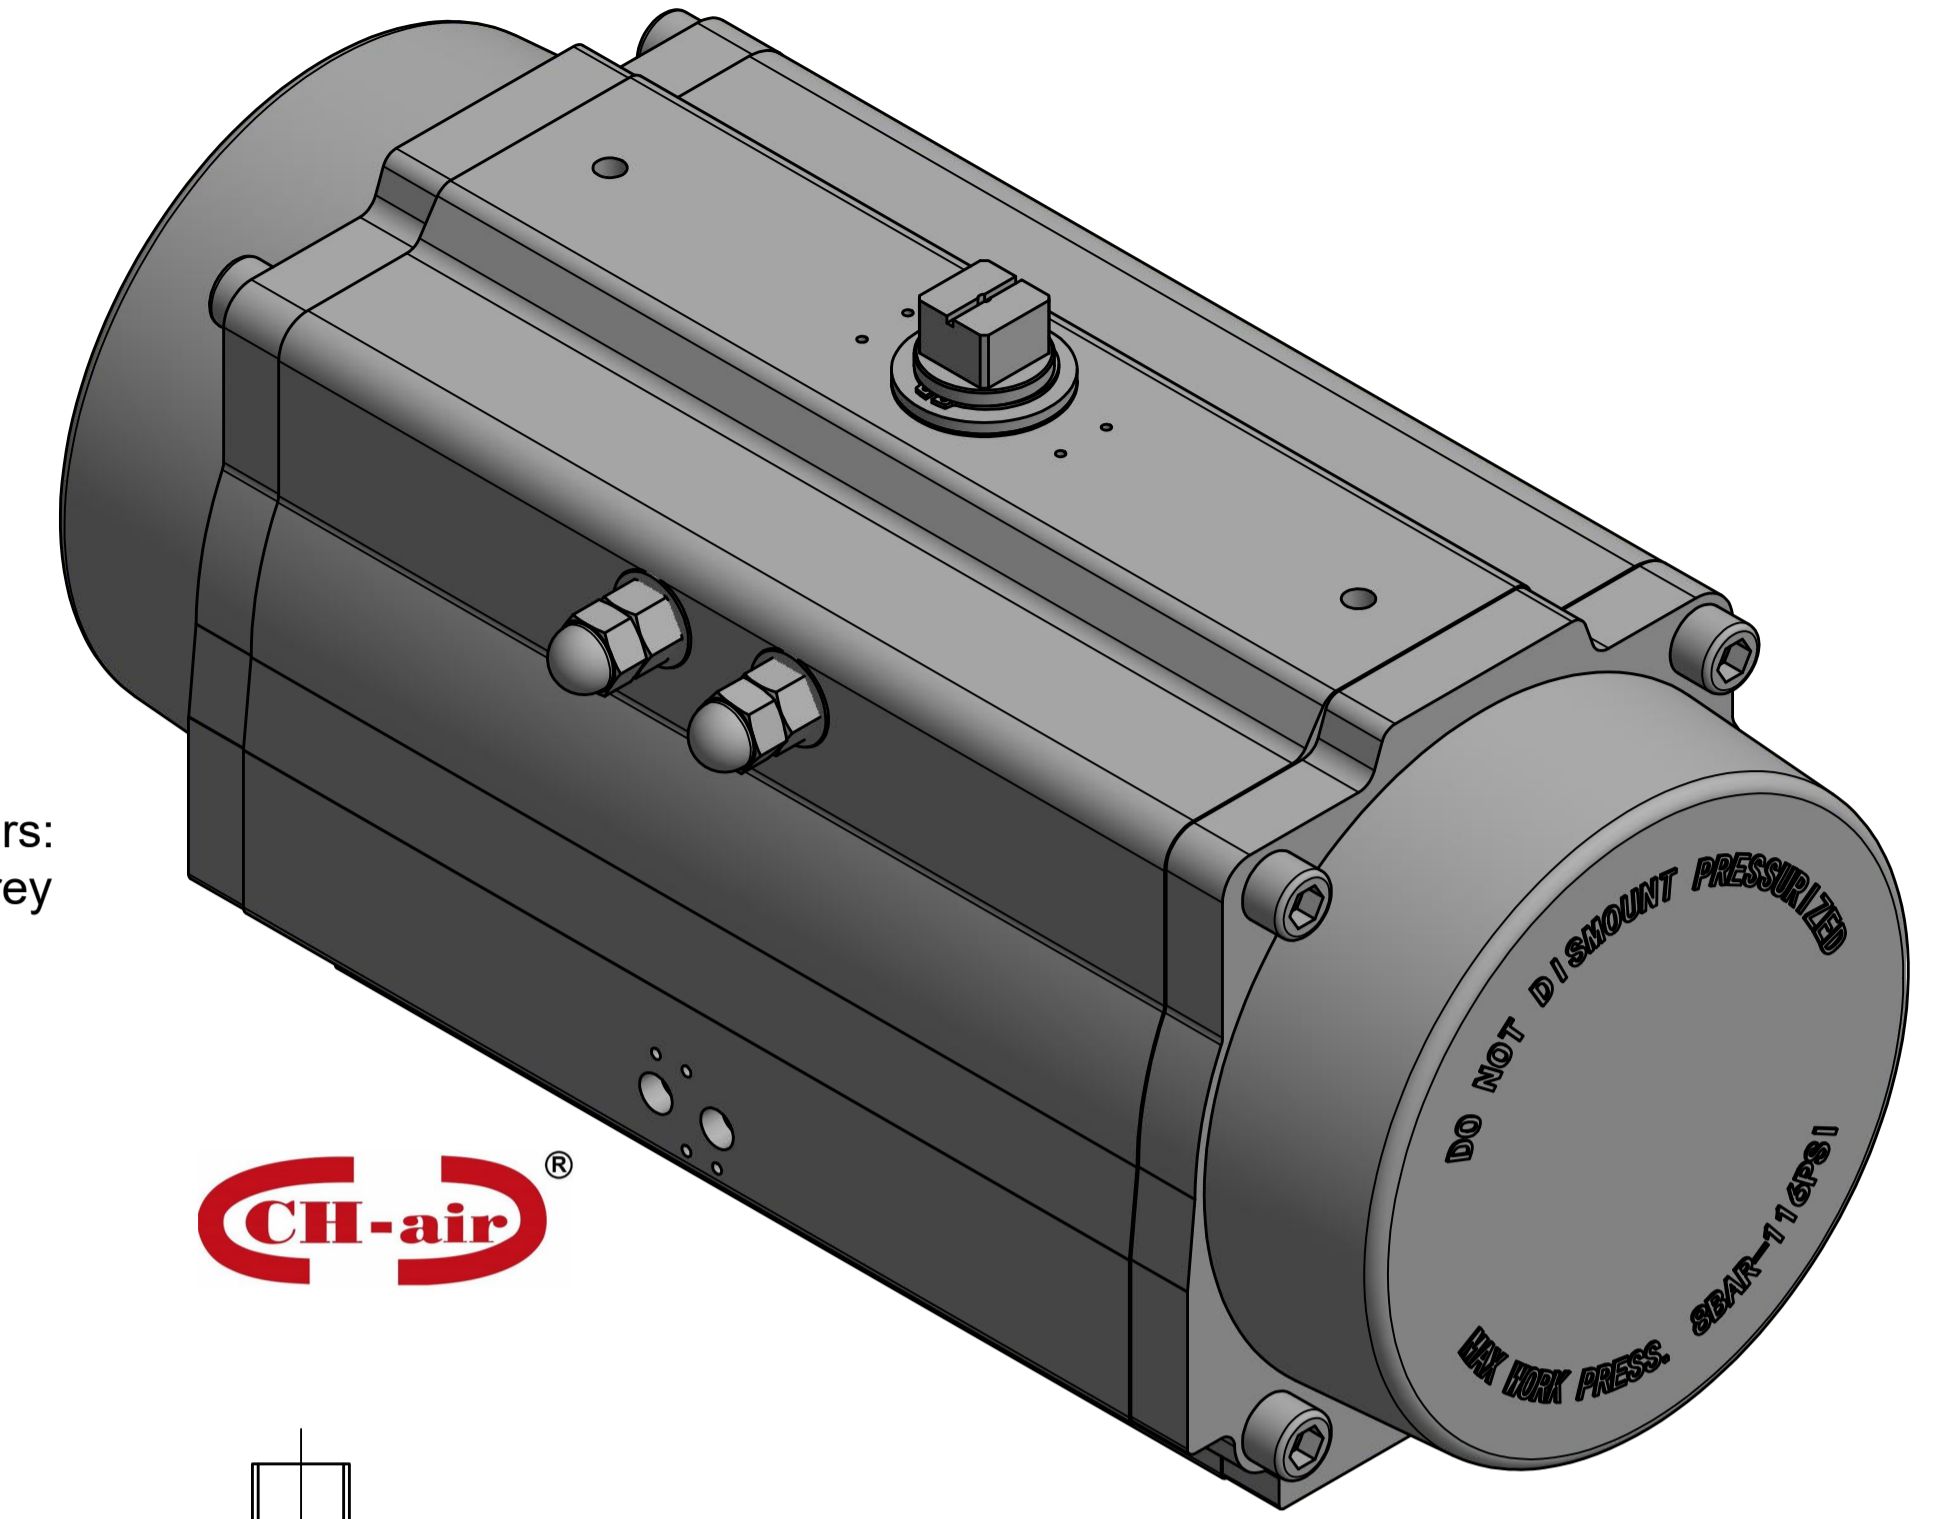

IF IN DOUBT ASK!

DO NOT SCALE PRINT!

DRAWING TO BS 8888

Note:
Standard colours:
Body: Silver Grey
Ends: Black

Actuated Valve Supplies Limited

TITLE CH-C PNEUMATIC ACTUATOR
MODEL C-350
STOCK CODE AVS-C-350-CAD
DIM ARE mm
SCALE 1:3.5

JRM	HMM	SBW	NEW		25.09.17
APPROVED BY	CHECKED BY	DRAWN BY	ISSUE	CHANGE NO.	DATE

AVS-C-350-CAD
DRAWING NUMBER SHEET 1 OF 1