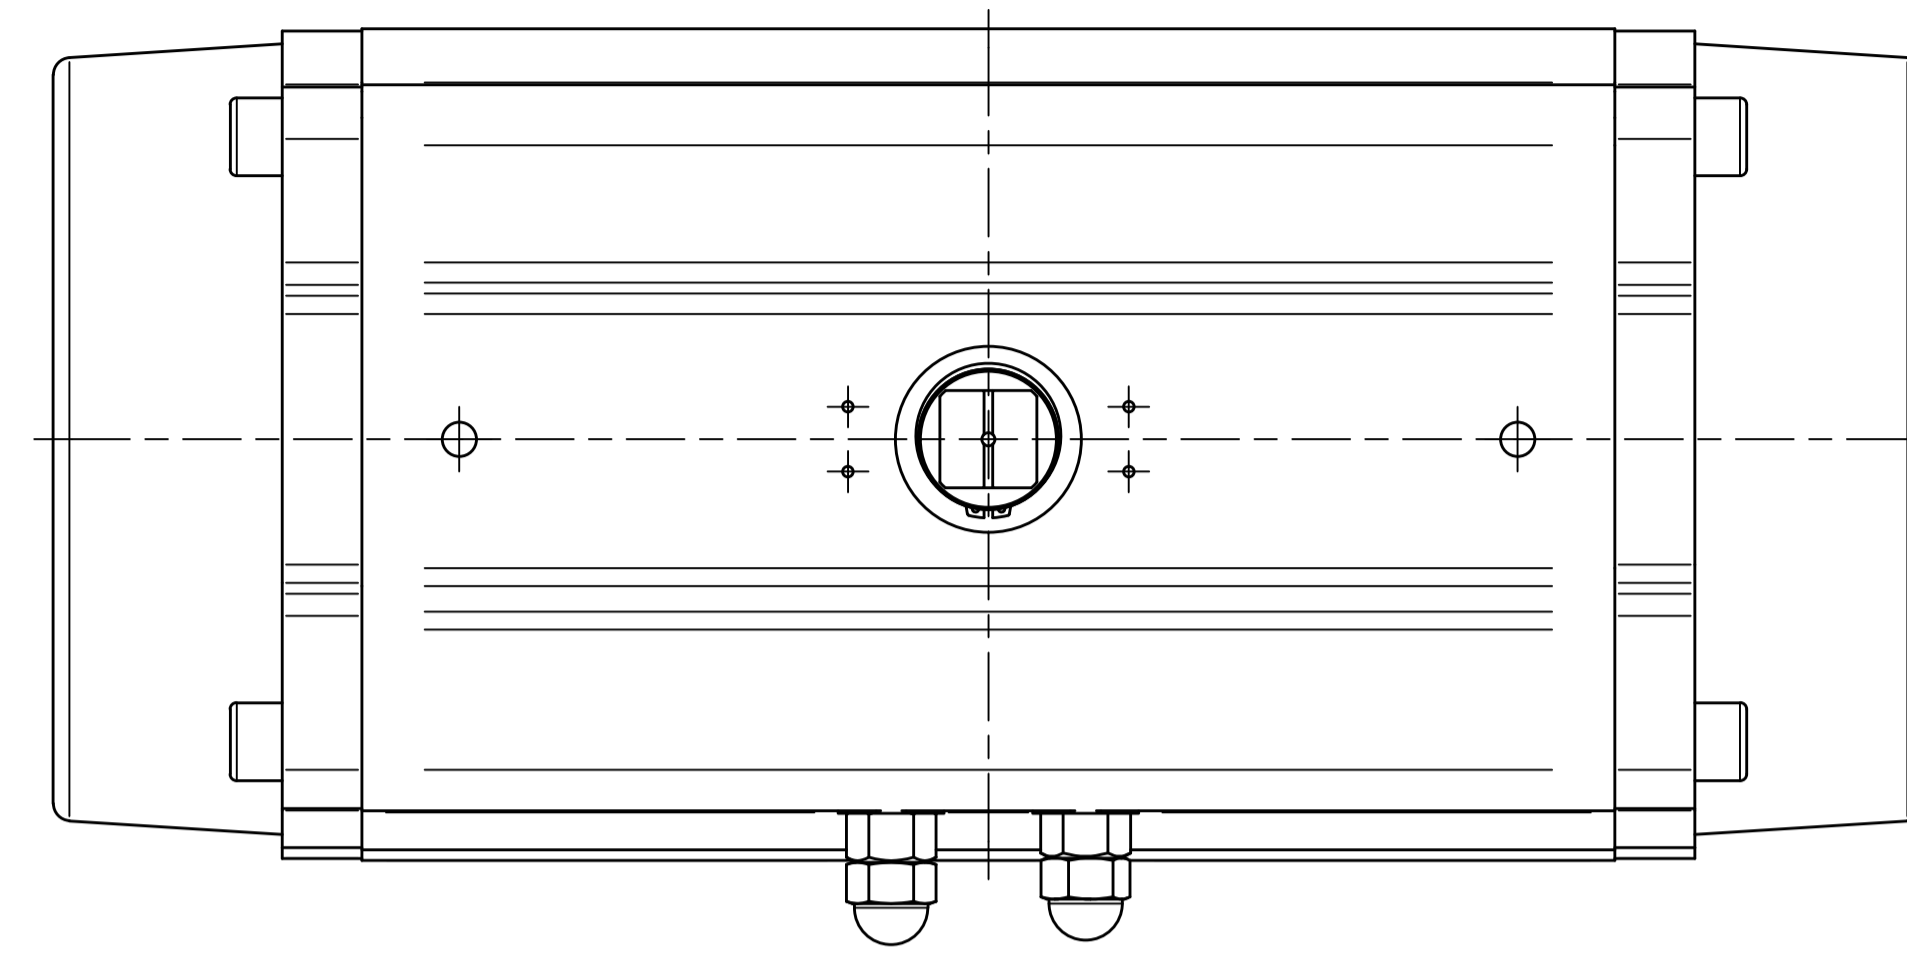

IF IN DOUBT ASK!

DO NOT SCALE PRINT!

DRAWING TO BS 8888

Note:
Standard colours:
Body: Silver Grey
Ends: Black

Actuated Valve Supplies Limited

TITLE CH-C PNEUMATIC ACTUATOR
MODEL C-350
STOCK CODE AVS-C-350-CAD
DIM ARE mm
SCALE 1:3.5