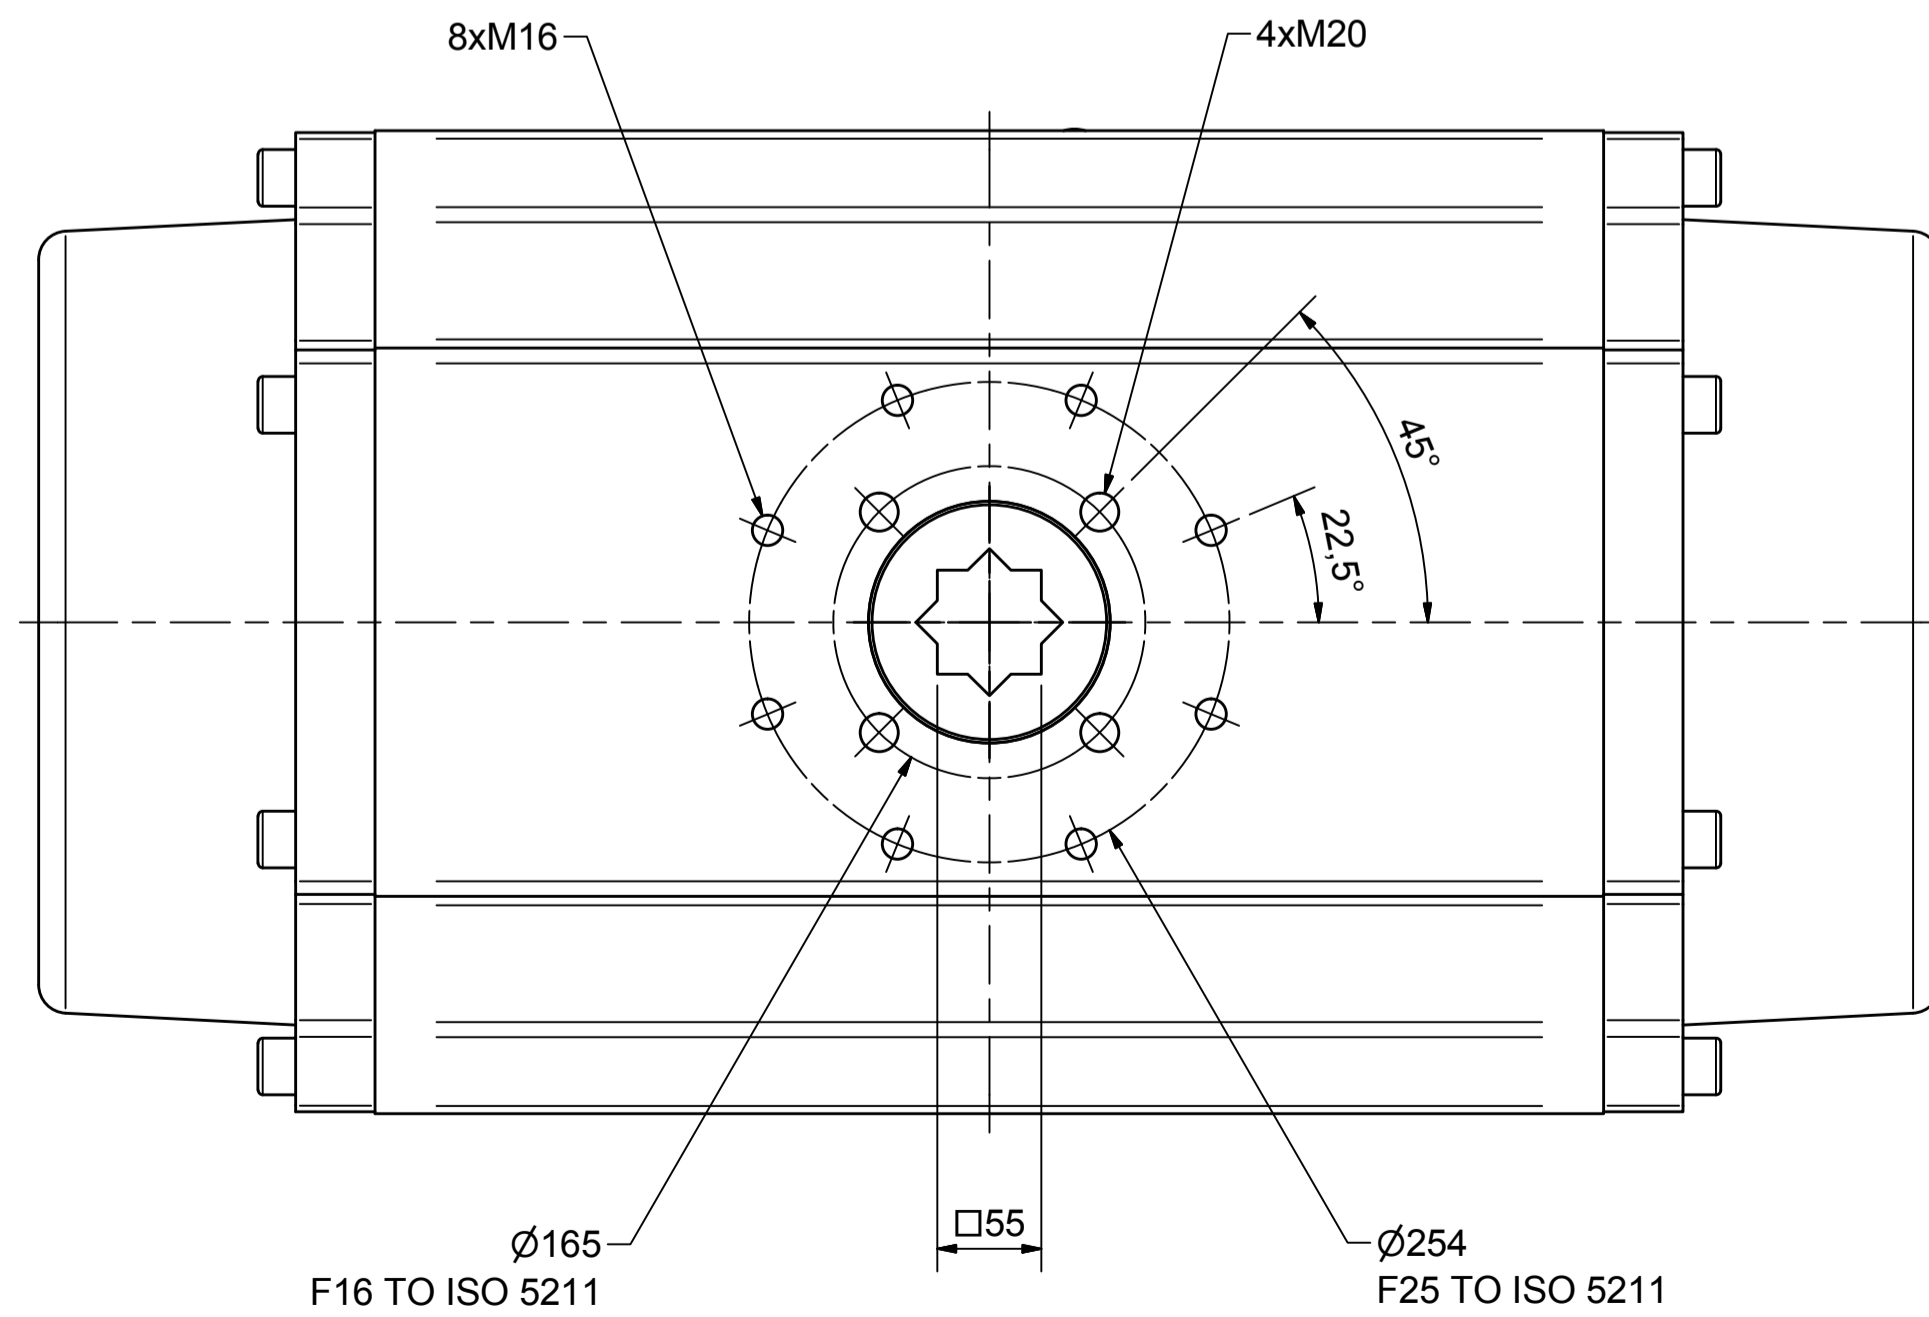

IF IN DOUBT ASK!

DO NOT SCALE PRINT!

DRAWING TO BS 8888

Note:  
Standard colours:  
Body: Silver Grey  
Ends: Black

|  |                                |
|--|--------------------------------|
| <small>THIS DRAWING IS CONFIDENTIAL AND IS NOT TO BE REPRODUCED WITHOUT THE WRITTEN CONSENT OF Actuated Valve Supplies Limited</small> |                                |
| <b>TITLE</b><br>CH-C PNEUMATIC ACTUATOR<br>MODEL C-400   |                                |
| <b>STOCK CODE</b><br>AVS-C-400-CAD   | <b>DIM ARE mm</b><br>SCALE 1:4 |
| <b>AVS-C-400-CAD</b>   |                                |
| <b>DRAWING NUMBER</b> SHEET 1 OF 1   |                                |