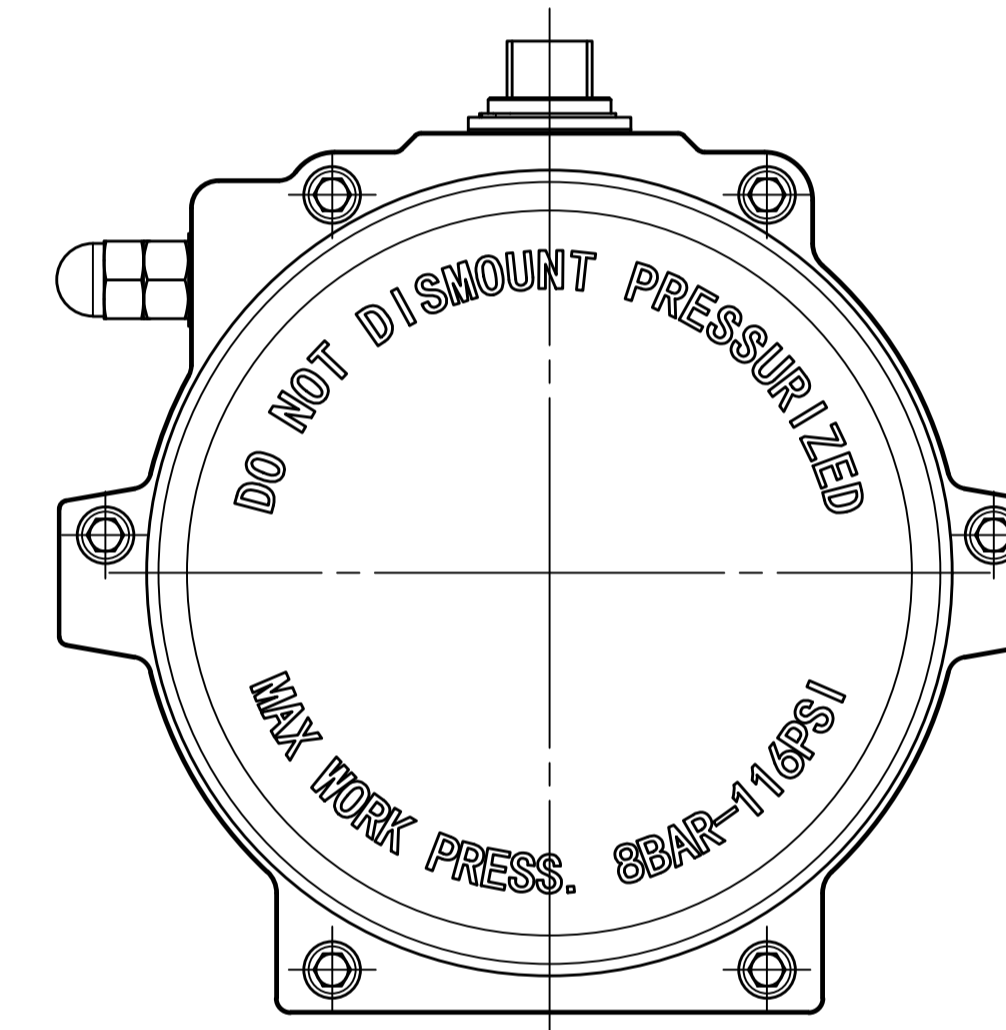

IF IN DOUBT ASK!

DO NOT SCALE PRINT!

DRAWING TO BS 8888

Note:  
Standard colours:  
Body: Silver Grey  
Ends: Black

|  |                                |
|--|--------------------------------|
| <small>THIS DRAWING IS CONFIDENTIAL AND IS NOT TO BE REPRODUCED WITHOUT THE WRITTEN CONSENT OF Actuated Valve Supplies Limited</small> |                                |
| <b>TITLE</b><br>CH-C PNEUMATIC ACTUATOR<br>MODEL C-400   |                                |
| <b>STOCK CODE</b><br>AVS-C-400-CAD   | <b>DIM ARE mm</b><br>SCALE 1:4 |
| <b>AVS-C-400-CAD</b>   |                                |
| <b>DRAWING NUMBER</b> SHEET 1 OF 1   |                                |