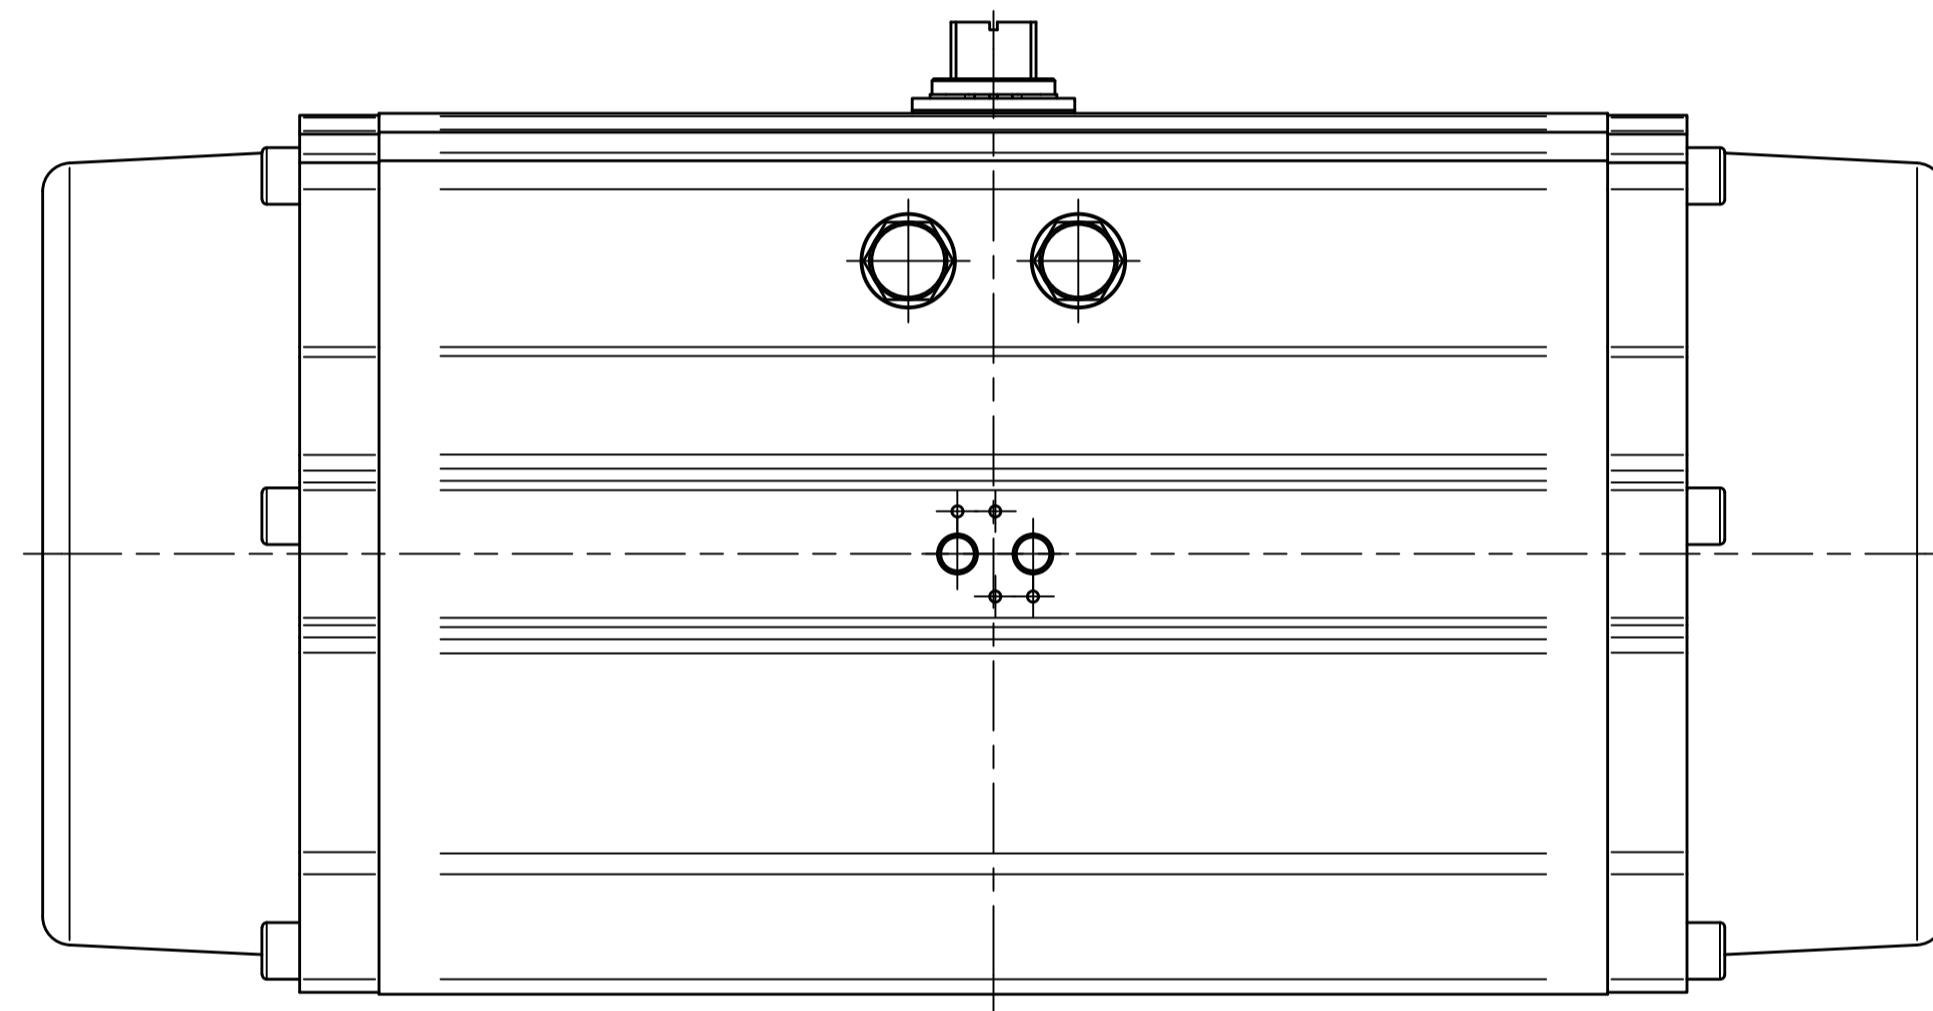

IF IN DOUBT ASK!

DO NOT SCALE PRINT!

DRAWING TO BS 8888

Note:
Standard colours:
Body: Silver Grey
Ends: Black

TITLE CH-C PNEUMATIC ACTUATOR MODEL C-400		DIM ARE mm SCALE 1:4
STOCK CODE AVS-C-400-CAD		DRAWING NUMBER SHEET 1 OF 1