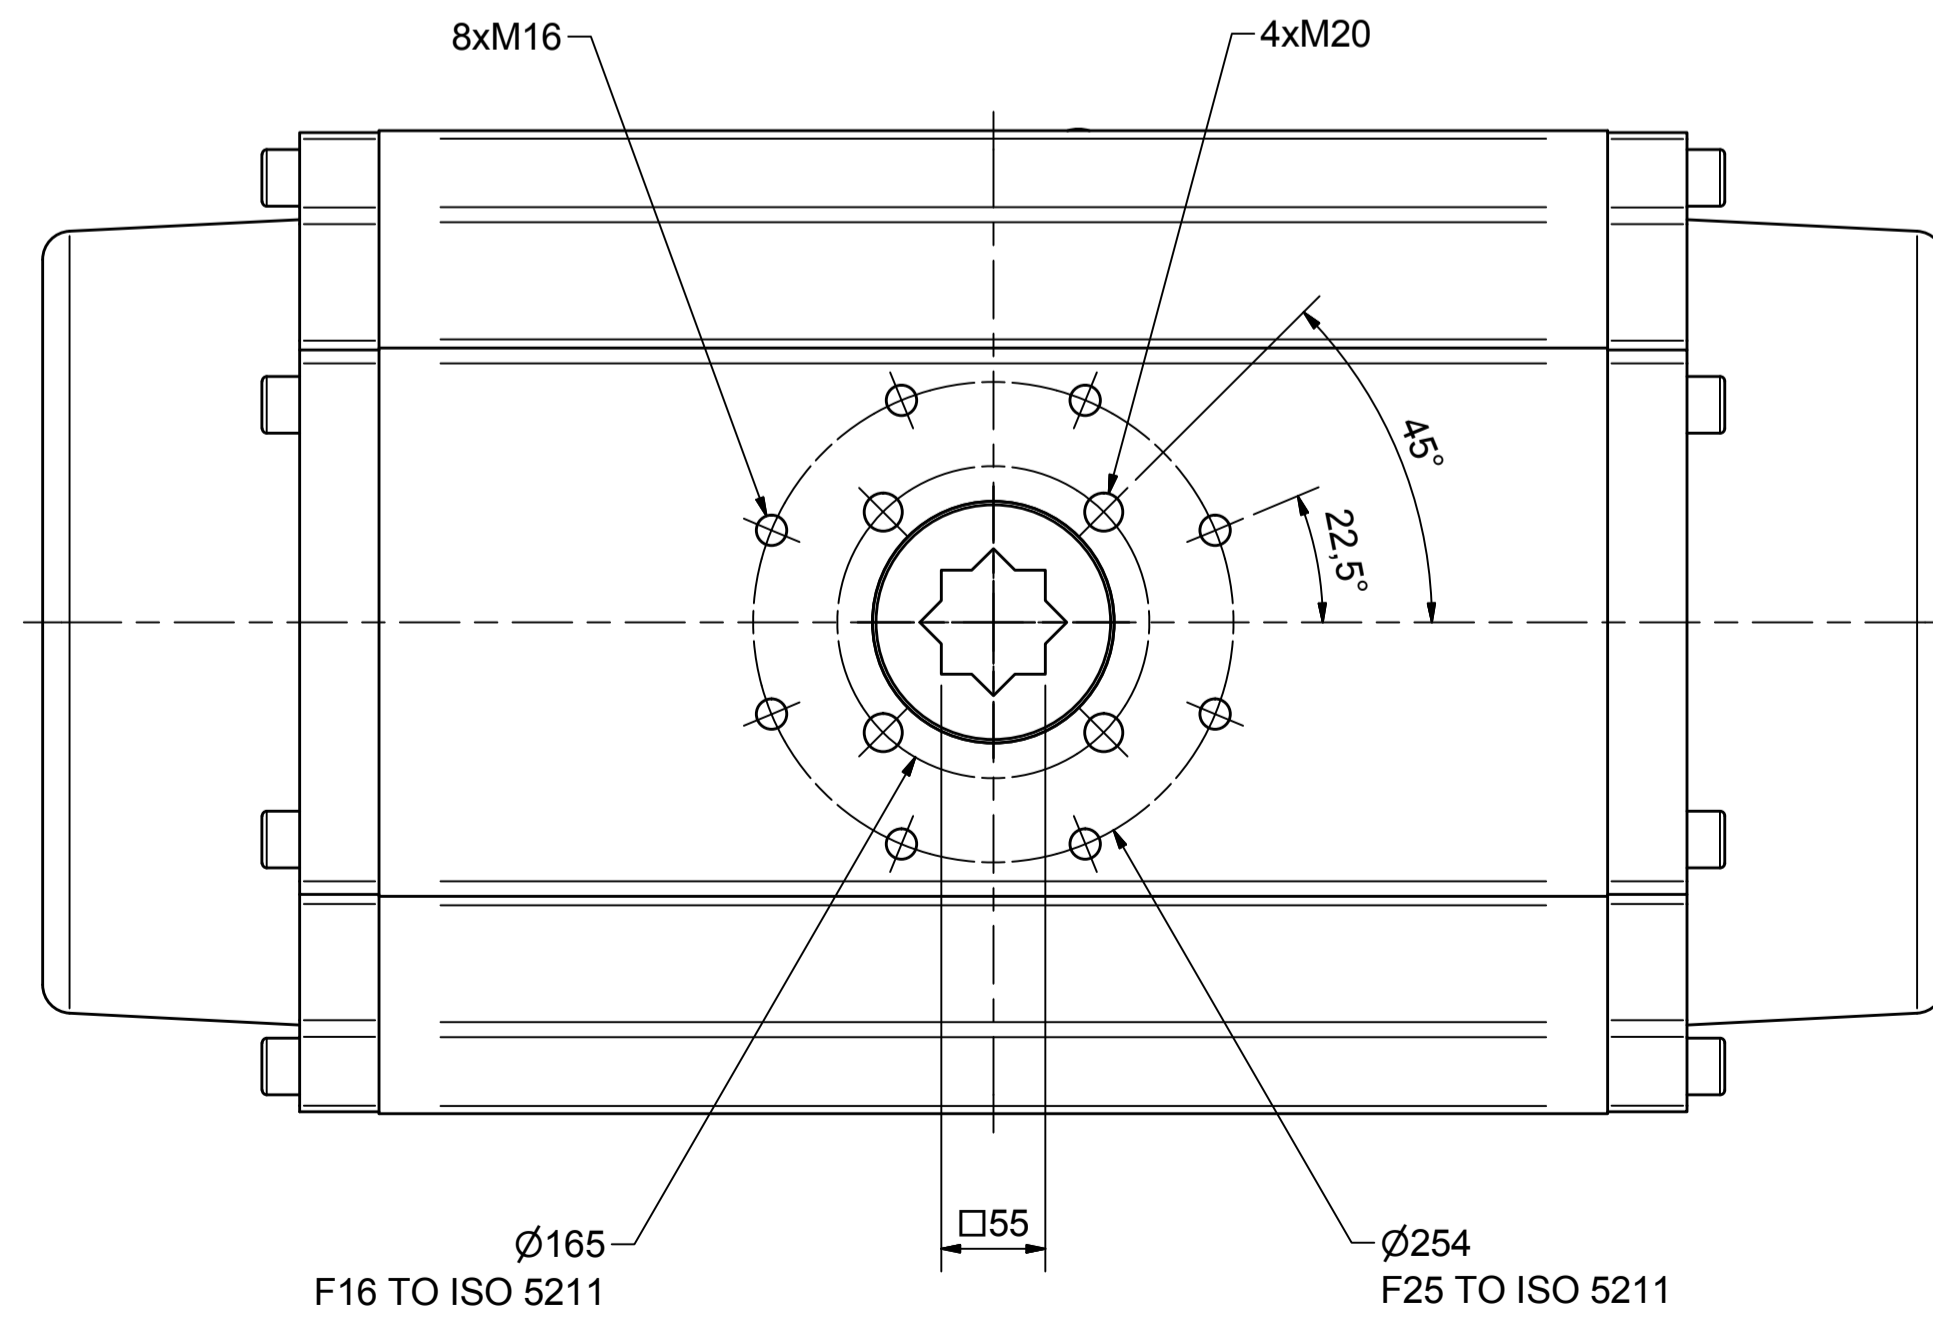

IF IN DOUBT ASK!

DO NOT SCALE PRINT!

DRAWING TO BS 8888

Note:
Standard colours:
Body: Silver Grey
Ends: Black

TITLE CH-C PNEUMATIC ACTUATOR MODEL C-400		DIM ARE mm SCALE 1:4
STOCK CODE AVS-C-400-CAD		DRAWING NUMBER SHEET 1 OF 1