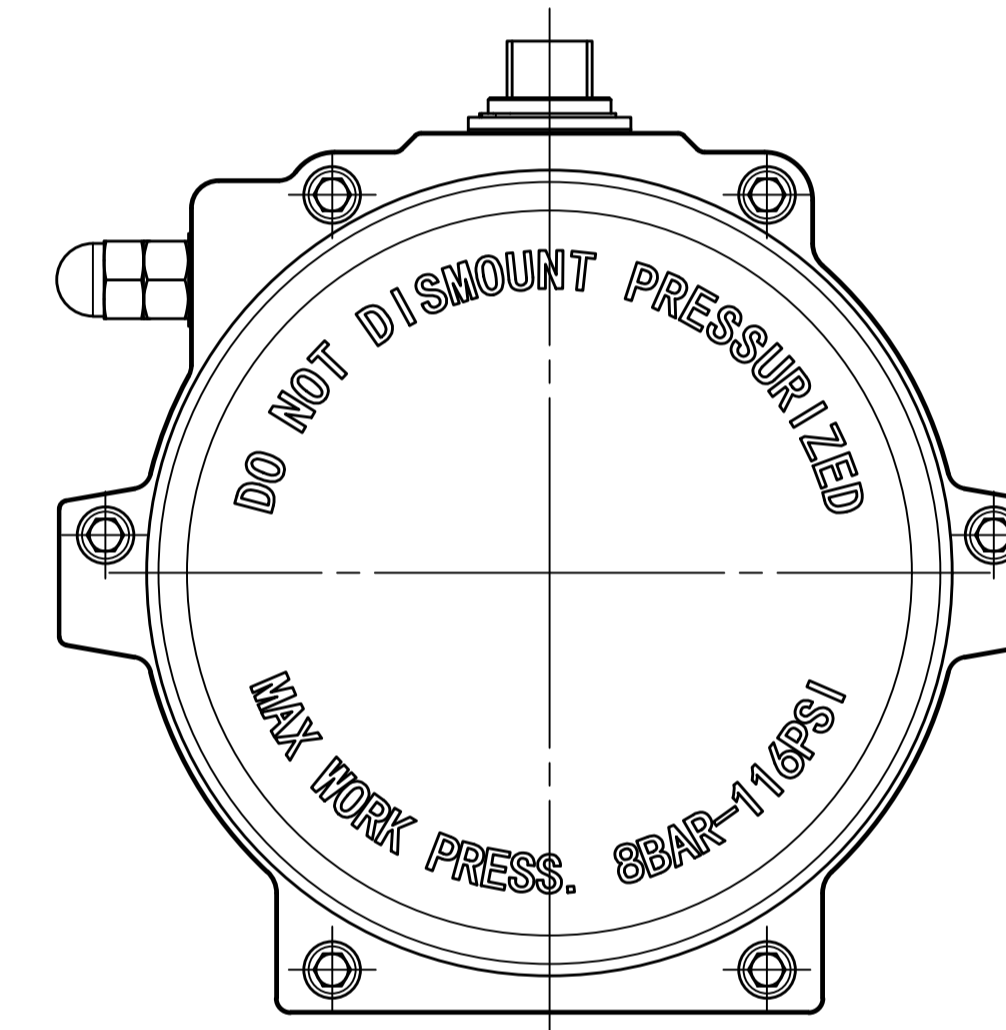

IF IN DOUBT ASK!

DO NOT SCALE PRINT!

DRAWING TO BS 8888

Note:
Standard colours:
Body: Silver Grey
Ends: Black

TITLE CH-C PNEUMATIC ACTUATOR MODEL C-400		DIM ARE mm SCALE 1:4
STOCK CODE AVS-C-400-CAD		DRAWING NUMBER SHEET 1 OF 1