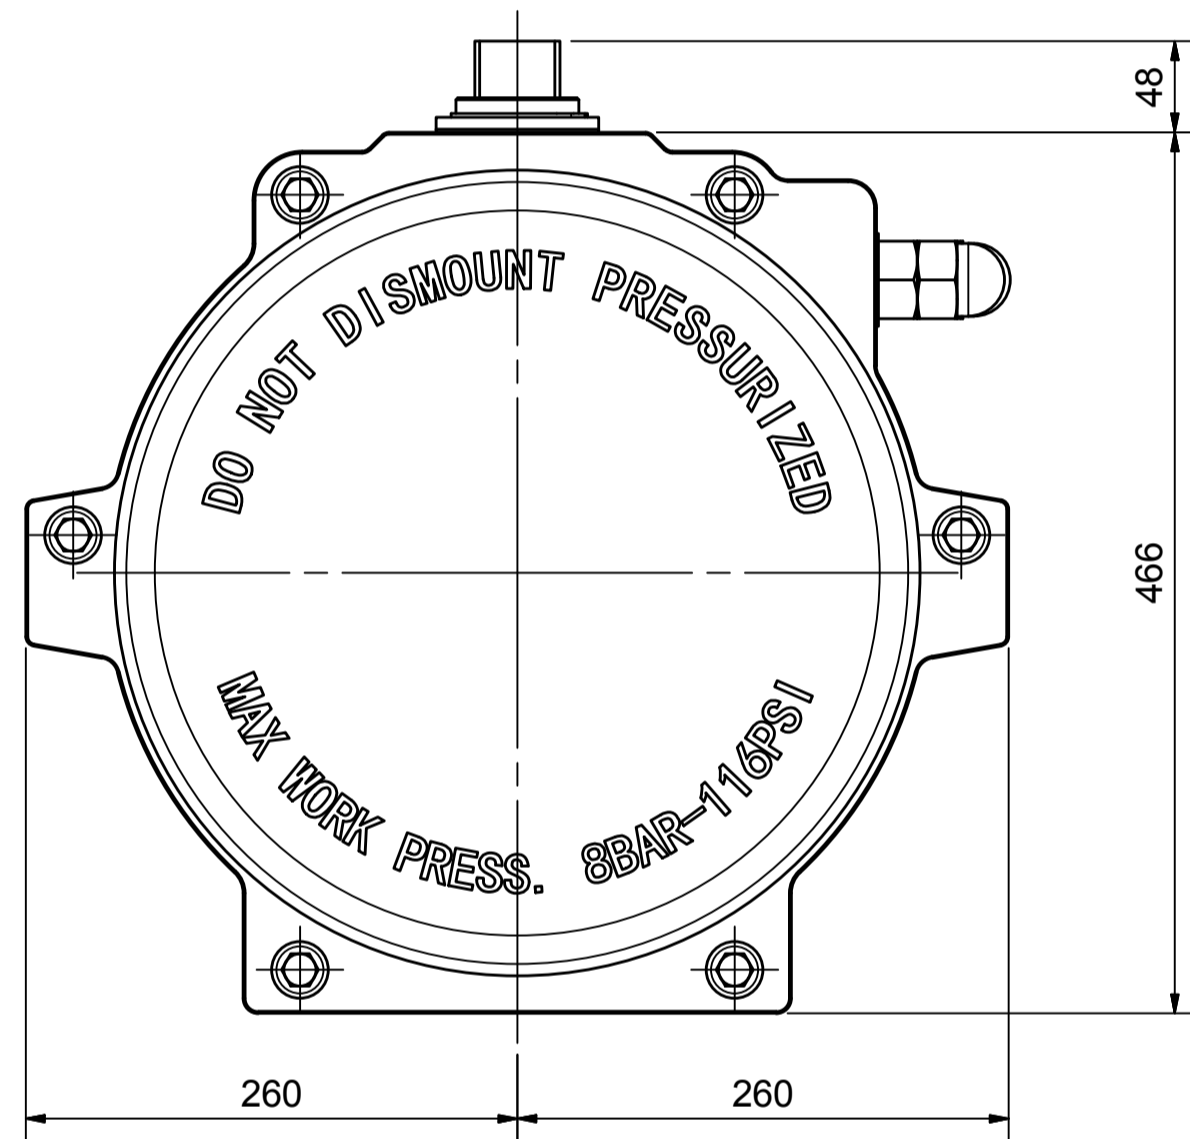

IF IN DOUBT ASK!

DO NOT SCALE PRINT!

DRAWING TO BS 8888

Note:
Standard colours:
Body: Silver Grey
Ends: Black

TITLE CH-C PNEUMATIC ACTUATOR MODEL C-400		DIM ARE mm SCALE 1:4
STOCK CODE AVS-C-400-CAD		DRAWING NUMBER SHEET 1 OF 1