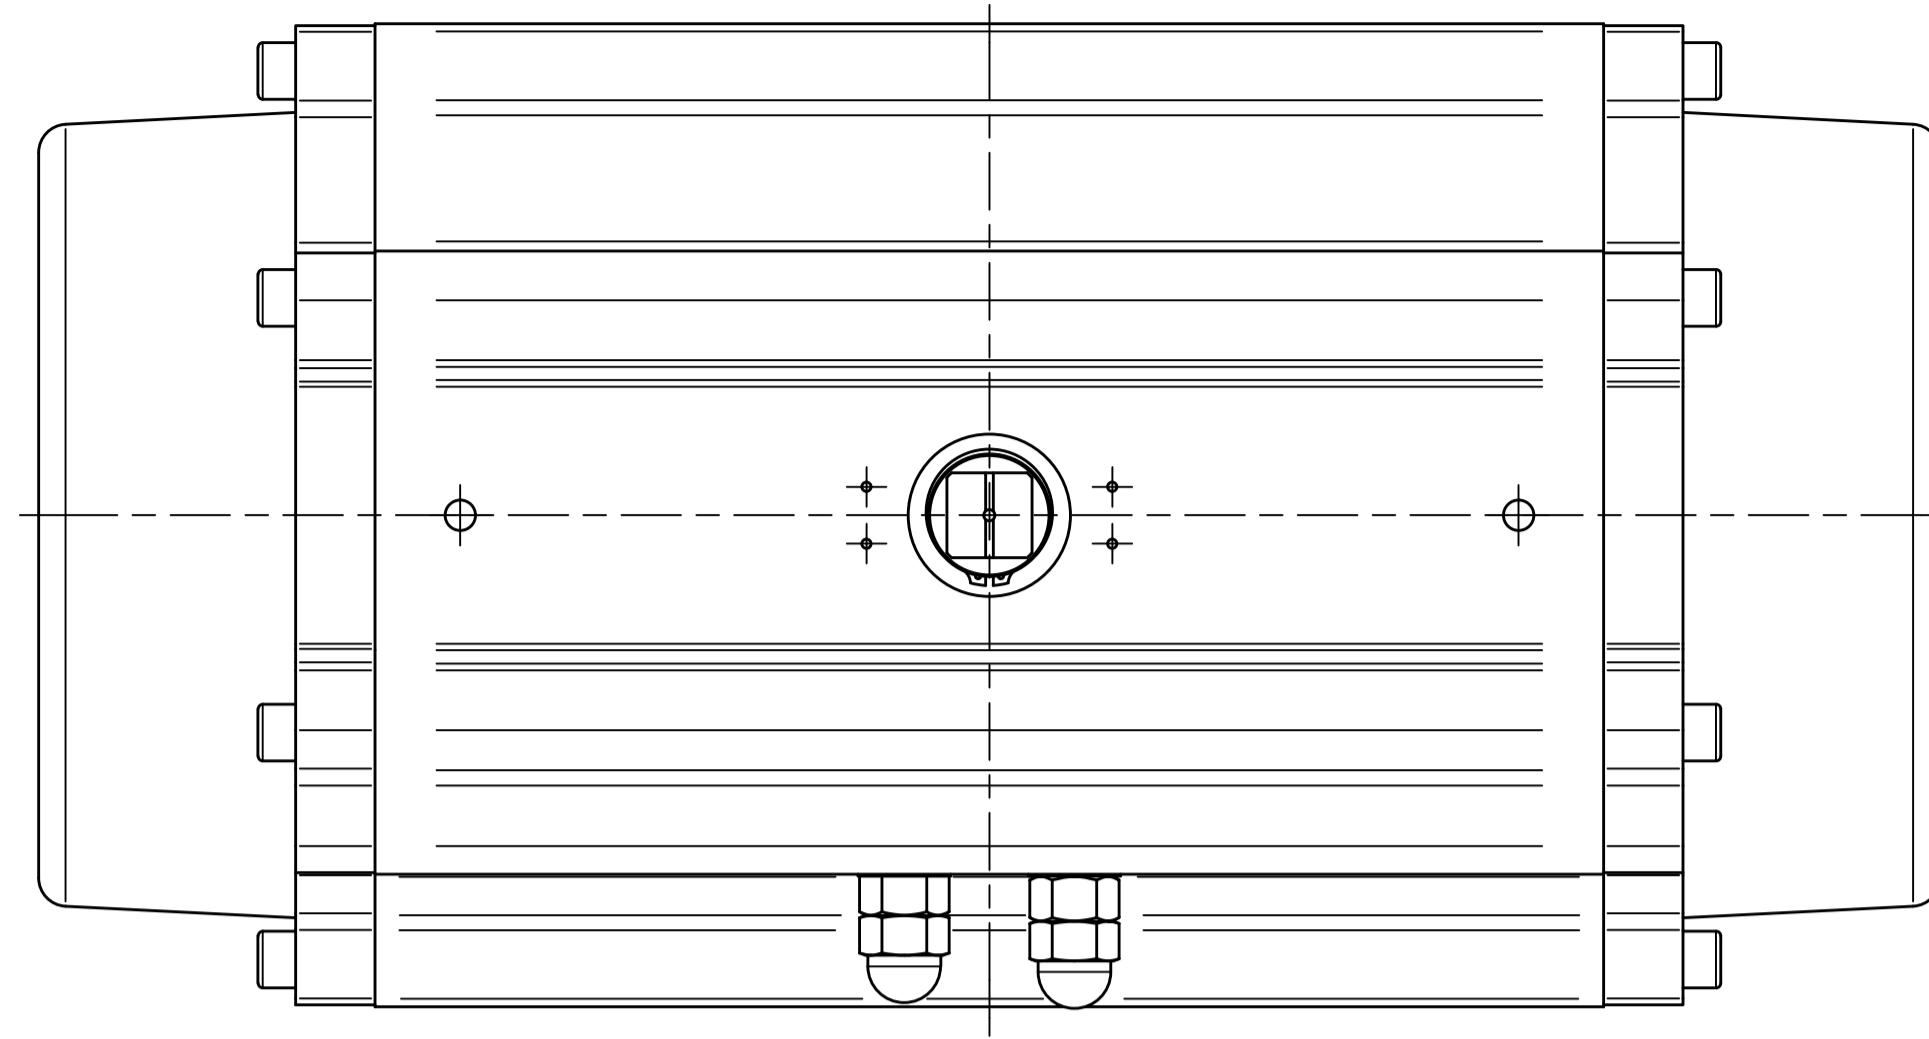

IF IN DOUBT ASK!

DO NOT SCALE PRINT!

DRAWING TO BS 8888

Note:  
Standard colours:  
Body: Silver Grey  
Ends: Black

|  |                                |
|--|--------------------------------|
| <small>THIS DRAWING IS CONFIDENTIAL AND IS NOT TO BE REPRODUCED WITHOUT THE WRITTEN CONSENT OF Actuated Valve Supplies Limited</small> |                                |
| <b>TITLE</b><br>CH-C PNEUMATIC ACTUATOR<br>MODEL C-400   |                                |
| <b>STOCK CODE</b><br>AVS-C-400-CAD   | <b>DIM ARE mm</b><br>SCALE 1:4 |
| <b>AVS-C-400-CAD</b>   |                                |
| <b>DRAWING NUMBER</b> SHEET 1 OF 1   |                                |