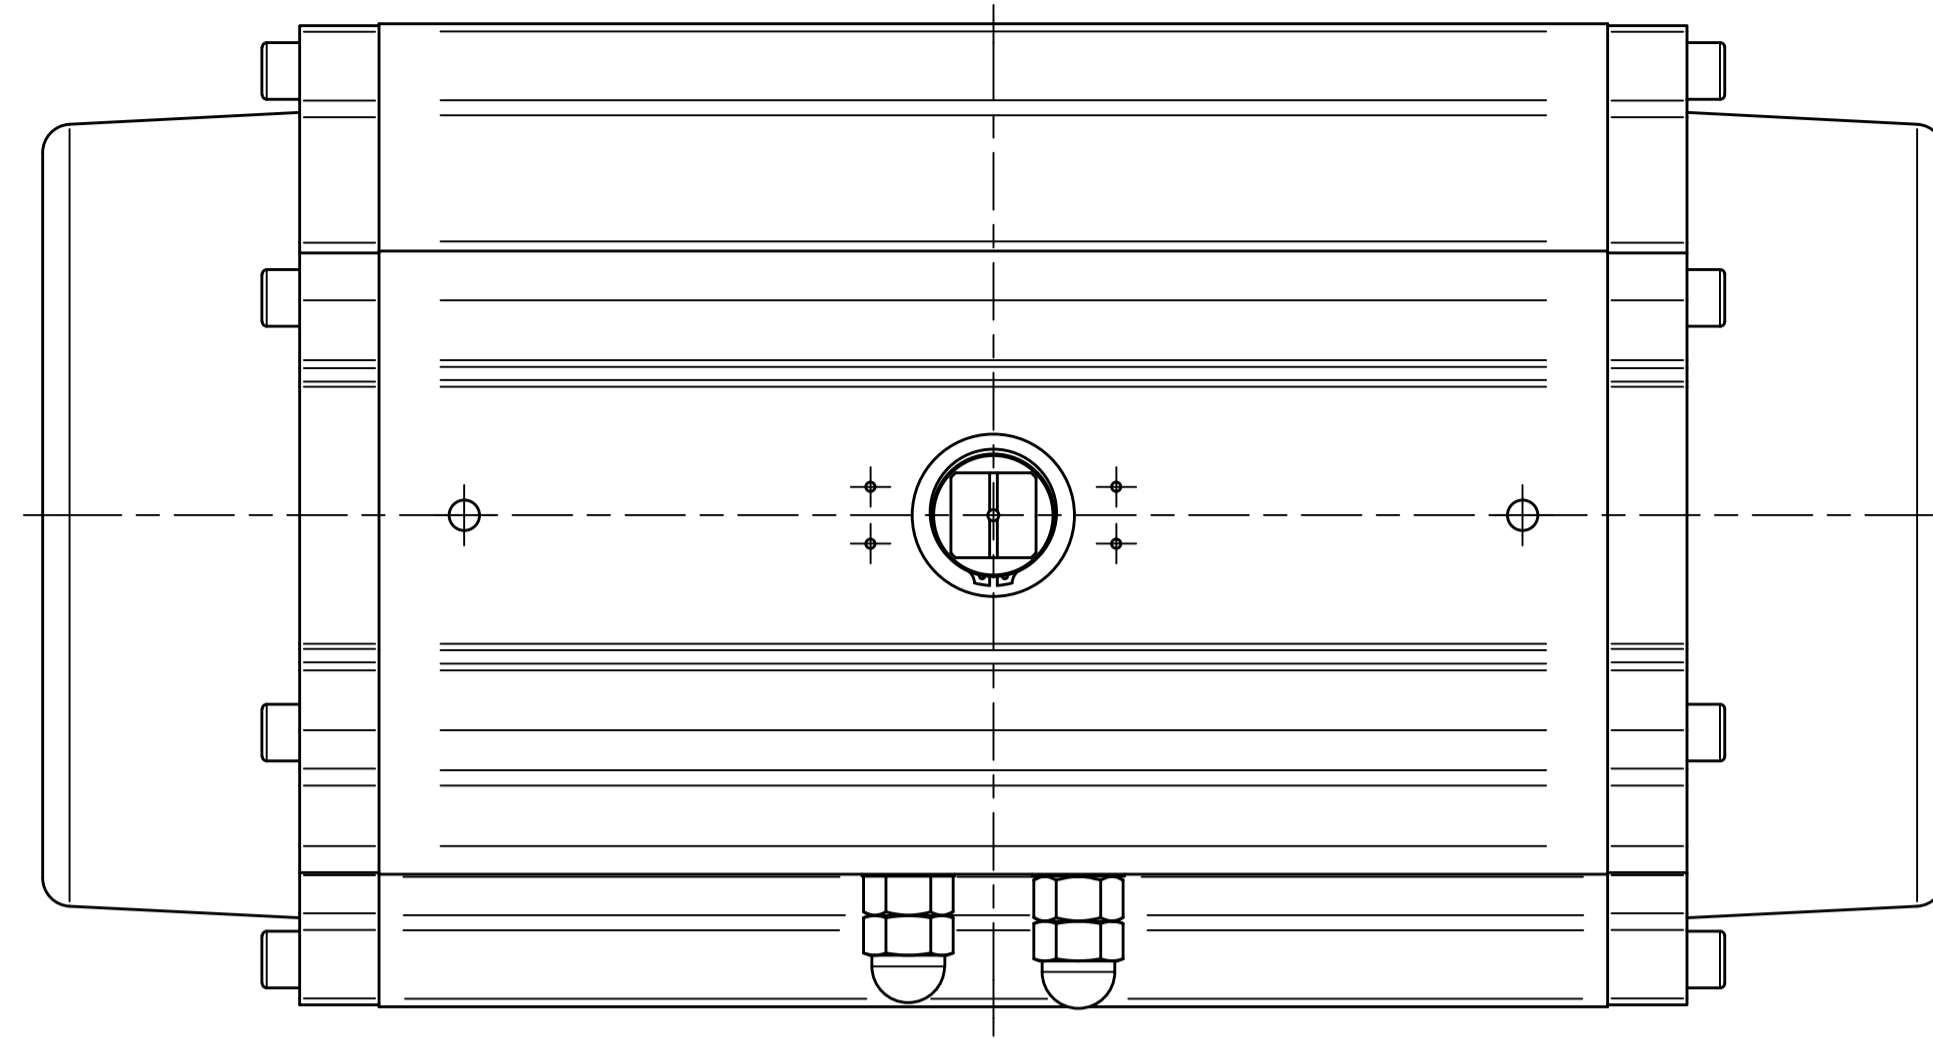

IF IN DOUBT ASK!

DO NOT SCALE PRINT!

DRAWING TO BS 8888

Note:
Standard colours:
Body: Silver Grey
Ends: Black

TITLE CH-C PNEUMATIC ACTUATOR MODEL C-400		DIM ARE mm SCALE 1:4
STOCK CODE AVS-C-400-CAD		DRAWING NUMBER SHEET 1 OF 1