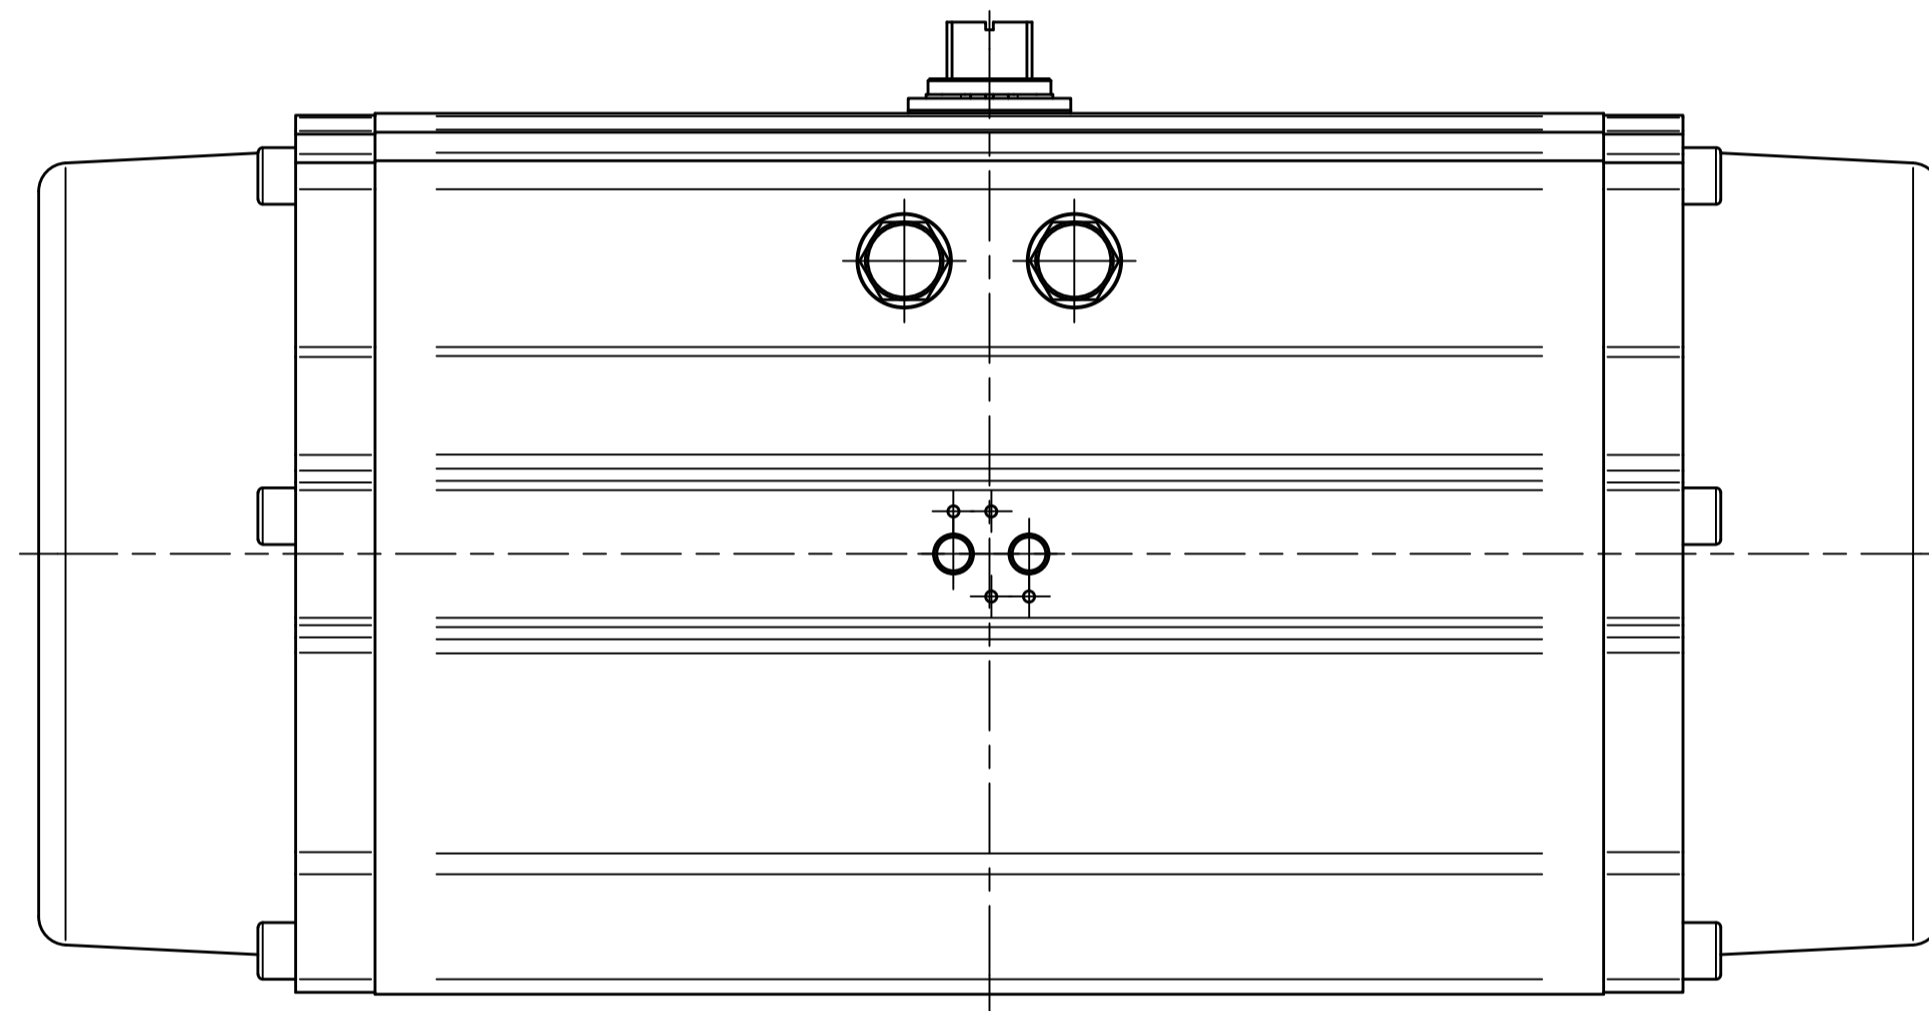

IF IN DOUBT ASK!

DO NOT SCALE PRINT!

DRAWING TO BS 8888

Note:  
Standard colours:  
Body: Silver Grey  
Ends: Black

|  |                                |
|--|--------------------------------|
| <small>THIS DRAWING IS CONFIDENTIAL AND IS NOT TO BE REPRODUCED WITHOUT THE WRITTEN CONSENT OF Actuated Valve Supplies Limited</small> |                                |
| <b>TITLE</b><br>CH-C PNEUMATIC ACTUATOR<br>MODEL C-400   |                                |
| <b>STOCK CODE</b><br>AVS-C-400-CAD   | <b>DIM ARE mm</b><br>SCALE 1:4 |
| <b>AVS-C-400-CAD</b>   |                                |
| <b>DRAWING NUMBER</b> SHEET 1 OF 1   |                                |