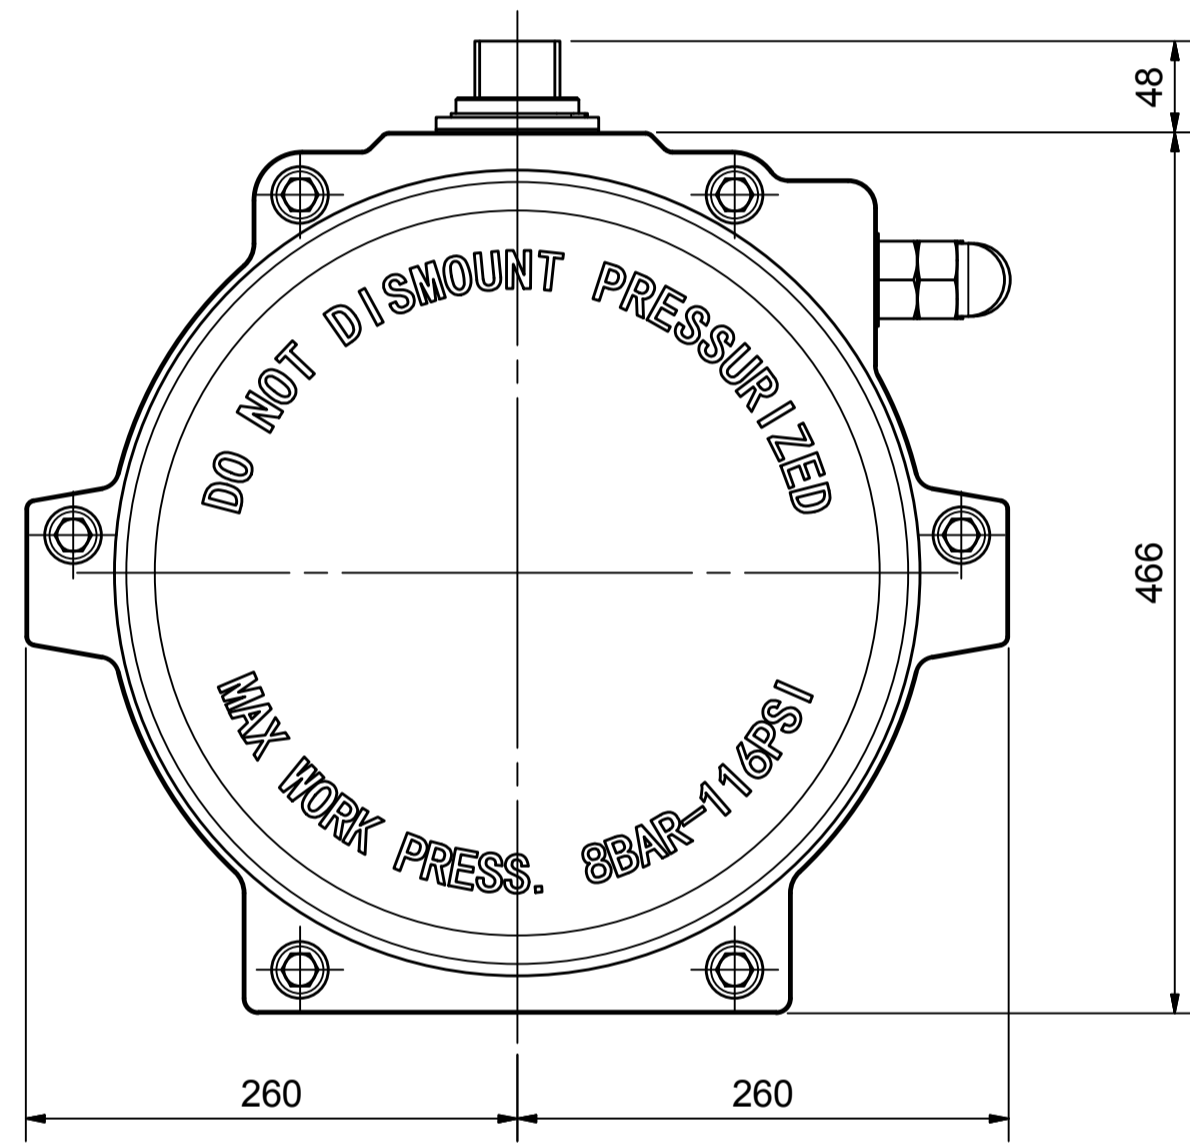

IF IN DOUBT ASK!

DO NOT SCALE PRINT!

DRAWING TO BS 8888

Note:  
Standard colours:  
Body: Silver Grey  
Ends: Black

|  |                                |
|--|--------------------------------|
| <small>THIS DRAWING IS CONFIDENTIAL AND IS NOT TO BE REPRODUCED WITHOUT THE WRITTEN CONSENT OF Actuated Valve Supplies Limited</small> |                                |
| <b>TITLE</b><br>CH-C PNEUMATIC ACTUATOR<br>MODEL C-400   |                                |
| <b>STOCK CODE</b><br>AVS-C-400-CAD   | <b>DIM ARE mm</b><br>SCALE 1:4 |
| <b>AVS-C-400-CAD</b>   |                                |
| <b>DRAWING NUMBER</b> SHEET 1 OF 1   |                                |