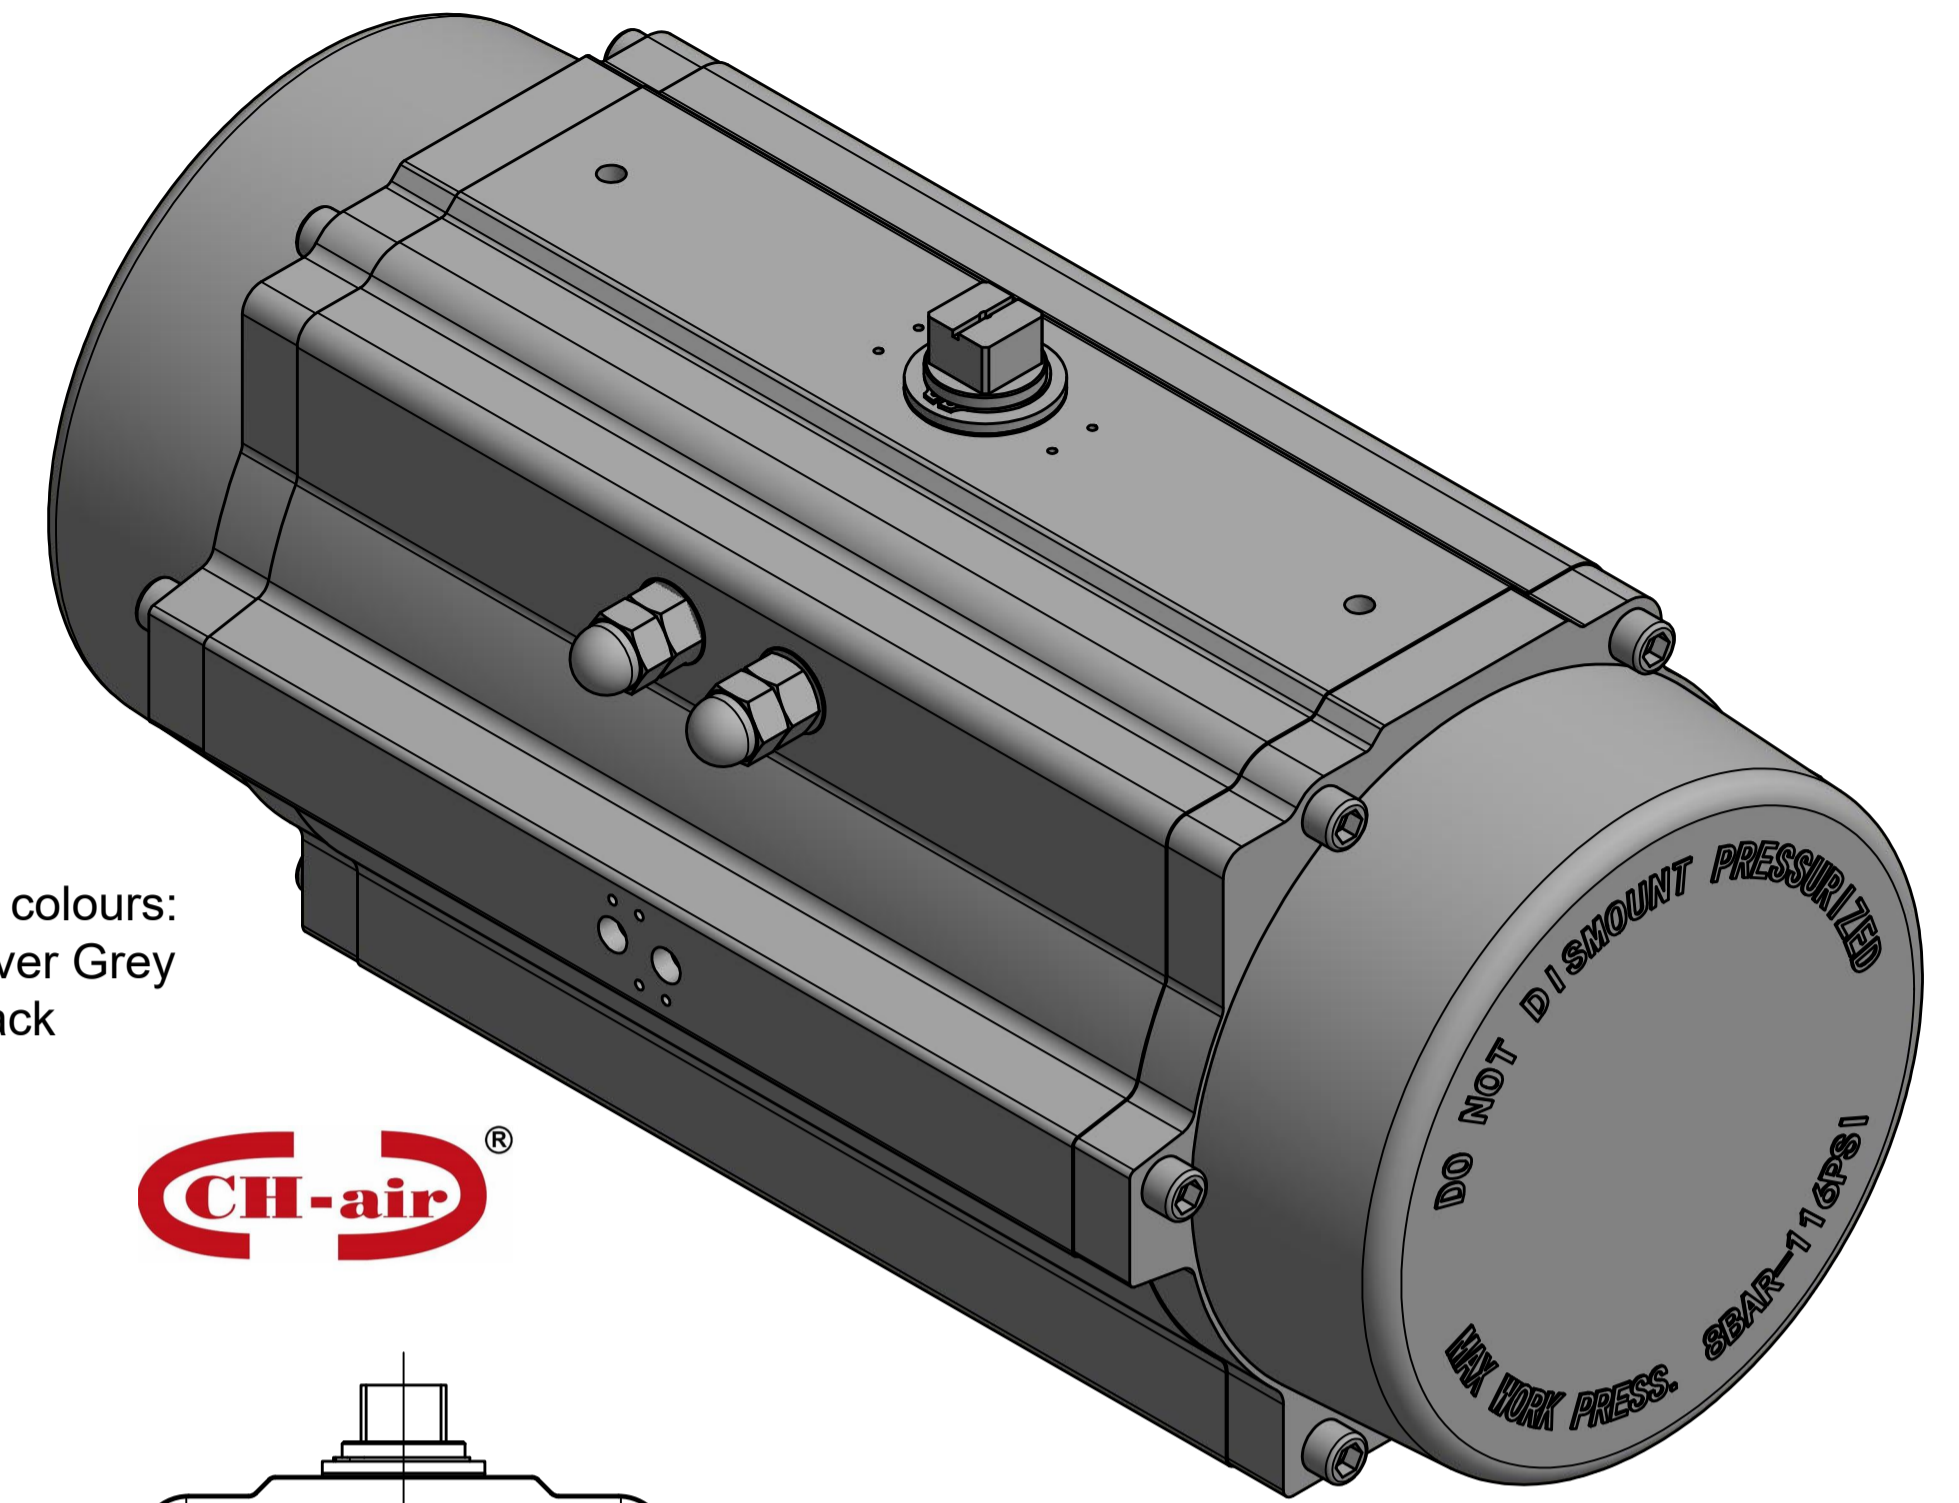

IF IN DOUBT ASK!

DO NOT SCALE PRINT!

DRAWING TO BS 8888

Note:
Standard colours:
Body: Silver Grey
Ends: Black

TITLE CH-C PNEUMATIC ACTUATOR MODEL C-400		DIM ARE mm SCALE 1:4
STOCK CODE AVS-C-400-CAD		DRAWING NUMBER SHEET 1 OF 1