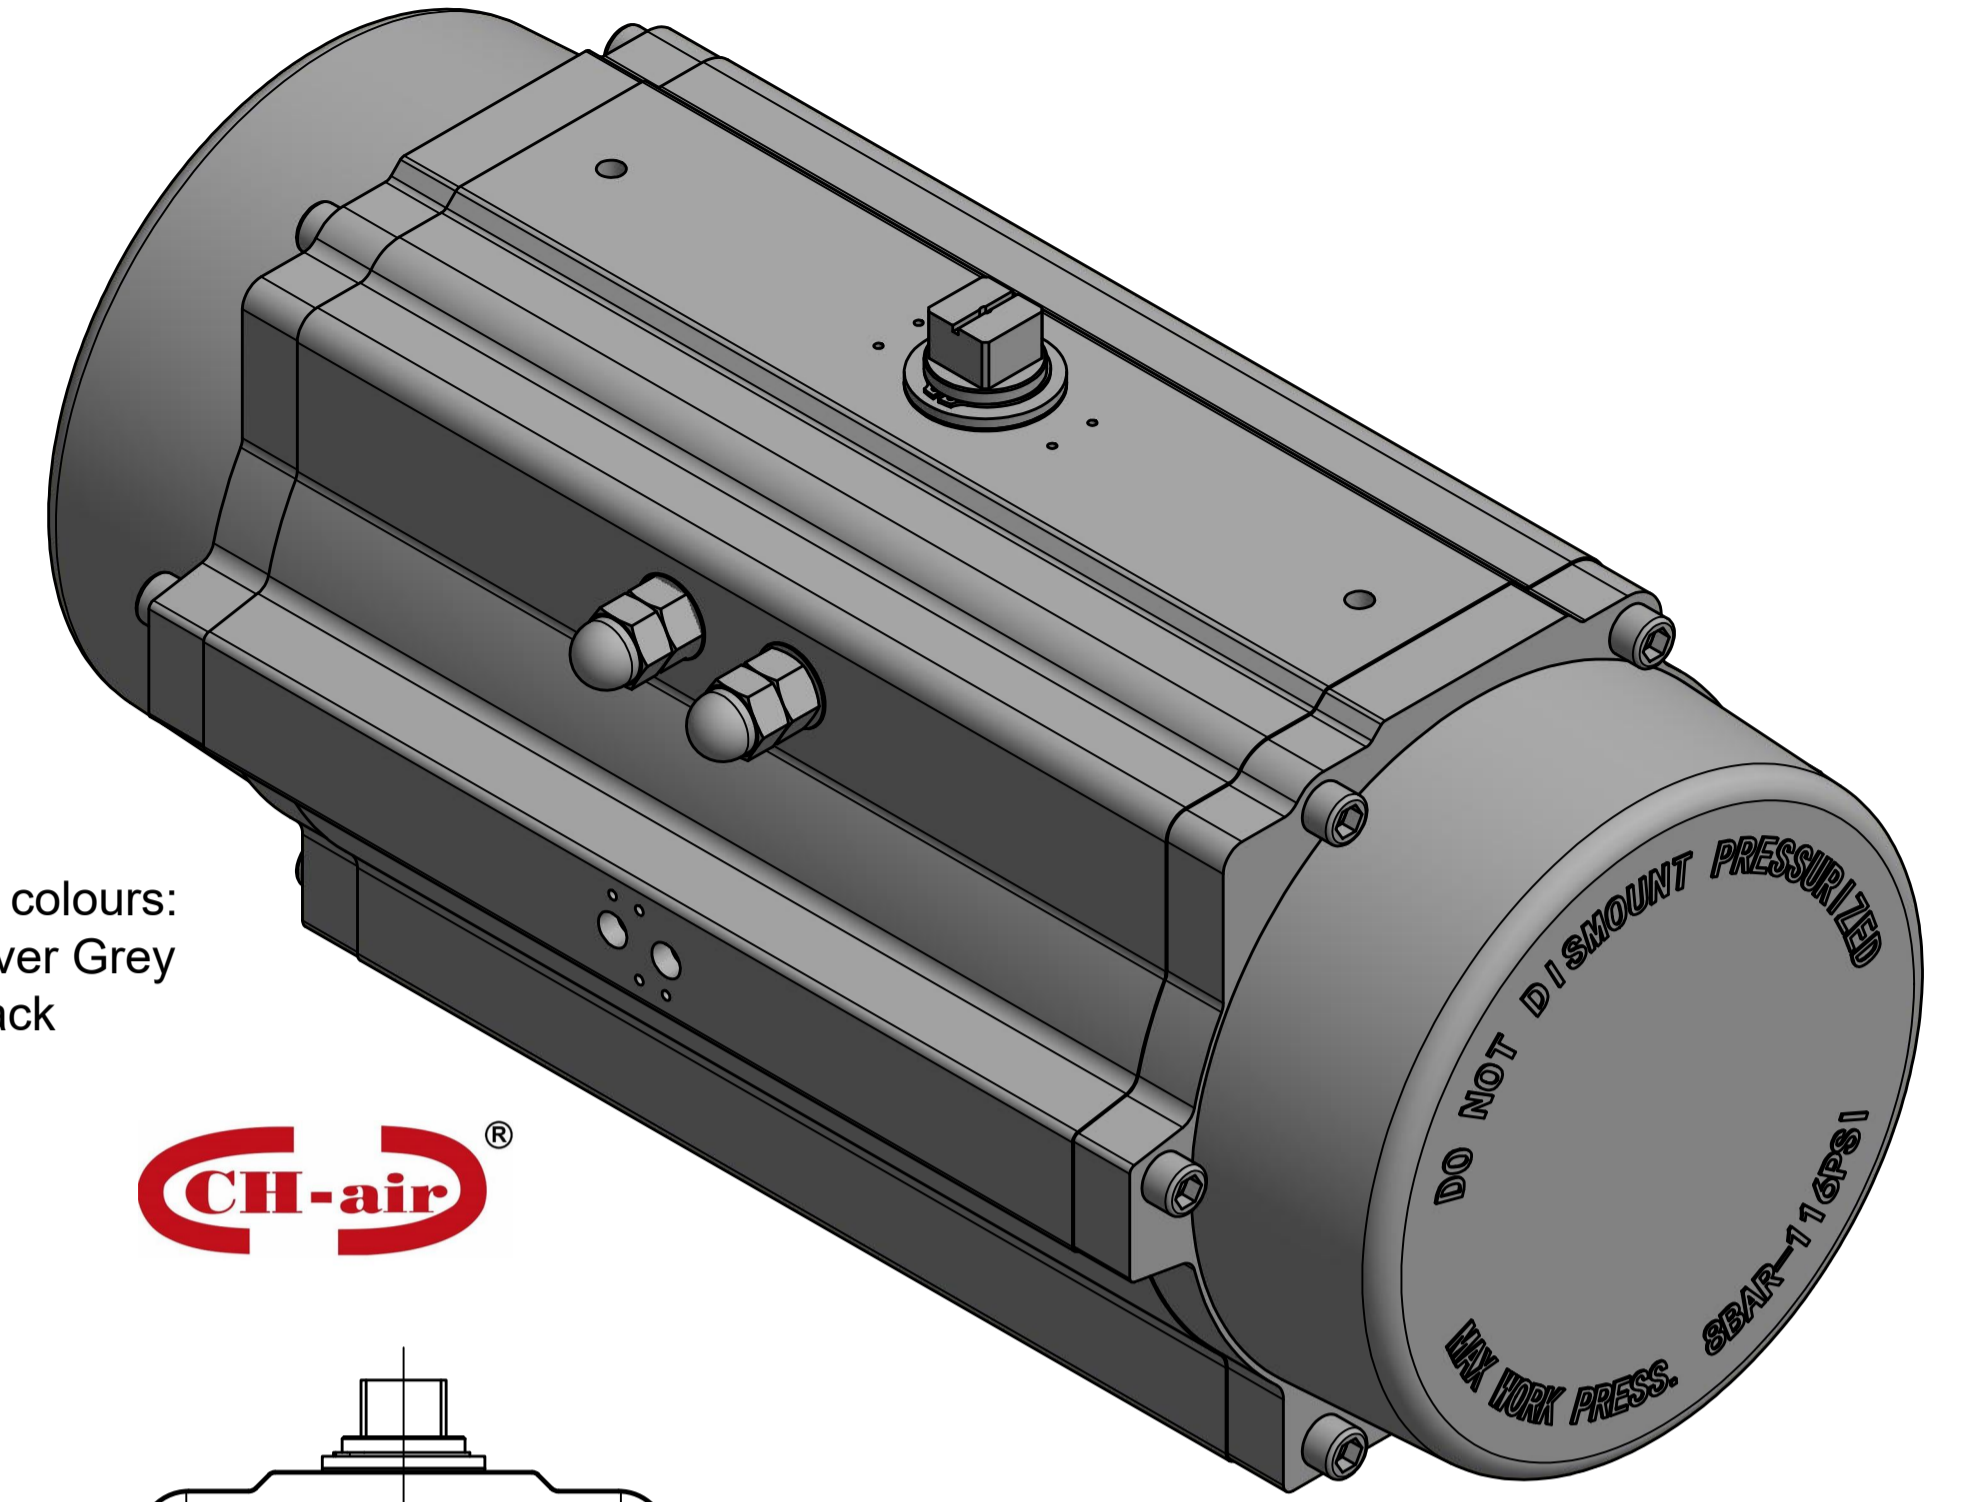

IF IN DOUBT ASK!

DO NOT SCALE PRINT!

DRAWING TO BS 8888

Note:  
Standard colours:  
Body: Silver Grey  
Ends: Black

|  |                                |
|--|--------------------------------|
| <small>THIS DRAWING IS CONFIDENTIAL AND IS NOT TO BE REPRODUCED WITHOUT THE WRITTEN CONSENT OF Actuated Valve Supplies Limited</small> |                                |
| <b>TITLE</b><br>CH-C PNEUMATIC ACTUATOR<br>MODEL C-400   |                                |
| <b>STOCK CODE</b><br>AVS-C-400-CAD   | <b>DIM ARE mm</b><br>SCALE 1:4 |
| <b>AVS-C-400-CAD</b>   |                                |
| <b>DRAWING NUMBER</b> SHEET 1 OF 1   |                                |