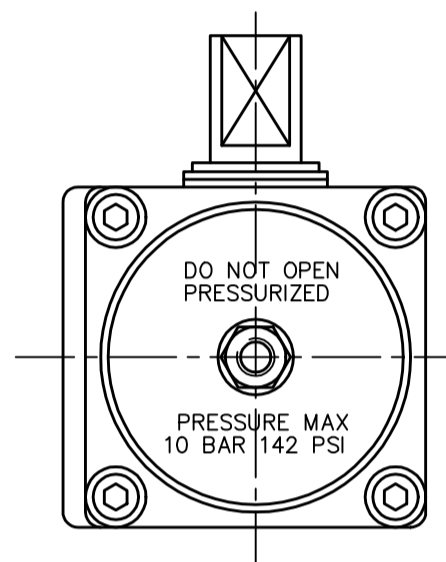

IF IN DOUBT ASK!

DO NOT SCALE PRINT!

DRAWING TO BS 8888

SPECIAL

<small>THIS DRAWING IS CONFIDENTIAL AND IS NOT TO BE REPRODUCED WITHOUT THE WRITTEN CONSENT OF Actuated Valve Supplies Limited</small>	
TITLE CH-air MODEL A-032 PNEUMATIC ACTUATOR - ALUMINIUM	
STOCK CODE CH-AIR-A-032-CAD	DIM ARE mm
SCALE 1:1	
APPROVED BY JRM	CH-AIR-A-032-CAD
CHECKED BY HMM	DRAWING NUMBER
DRAWN BY SBW	SHEET 1 OF 1
ISSUE NEW	
CHANGE NO.	
DATE 29.08.17	