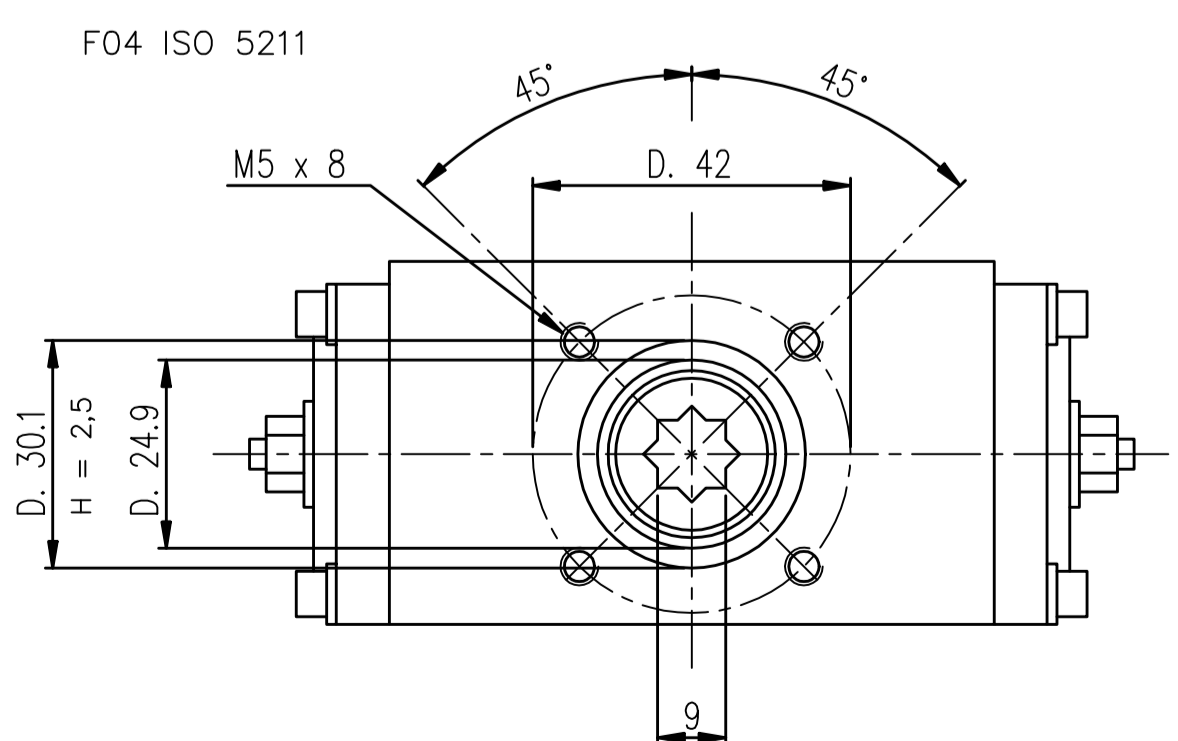

IF IN DOUBT ASK!

DO NOT SCALE PRINT!

DRAWING TO BS 8888

SPECIAL

<small>THIS DRAWING IS CONFIDENTIAL AND IS NOT TO BE REPRODUCED WITHOUT THE WRITTEN CONSENT OF Actuated Valve Supplies Limited</small>	
TITLE CH-air MODEL A-032 PNEUMATIC ACTUATOR - ALUMINIUM	
STOCK CODE CH-AIR-A-032-CAD	DIM ARE mm
SCALE 1:1	
APPROVED BY JRM	CH-AIR-A-032-CAD
CHECKED BY HMM	DRAWING NUMBER
DRAWN BY SBW	SHEET 1 OF 1
ISSUE NEW	
CHANGE NO.	
DATE 29.08.17	