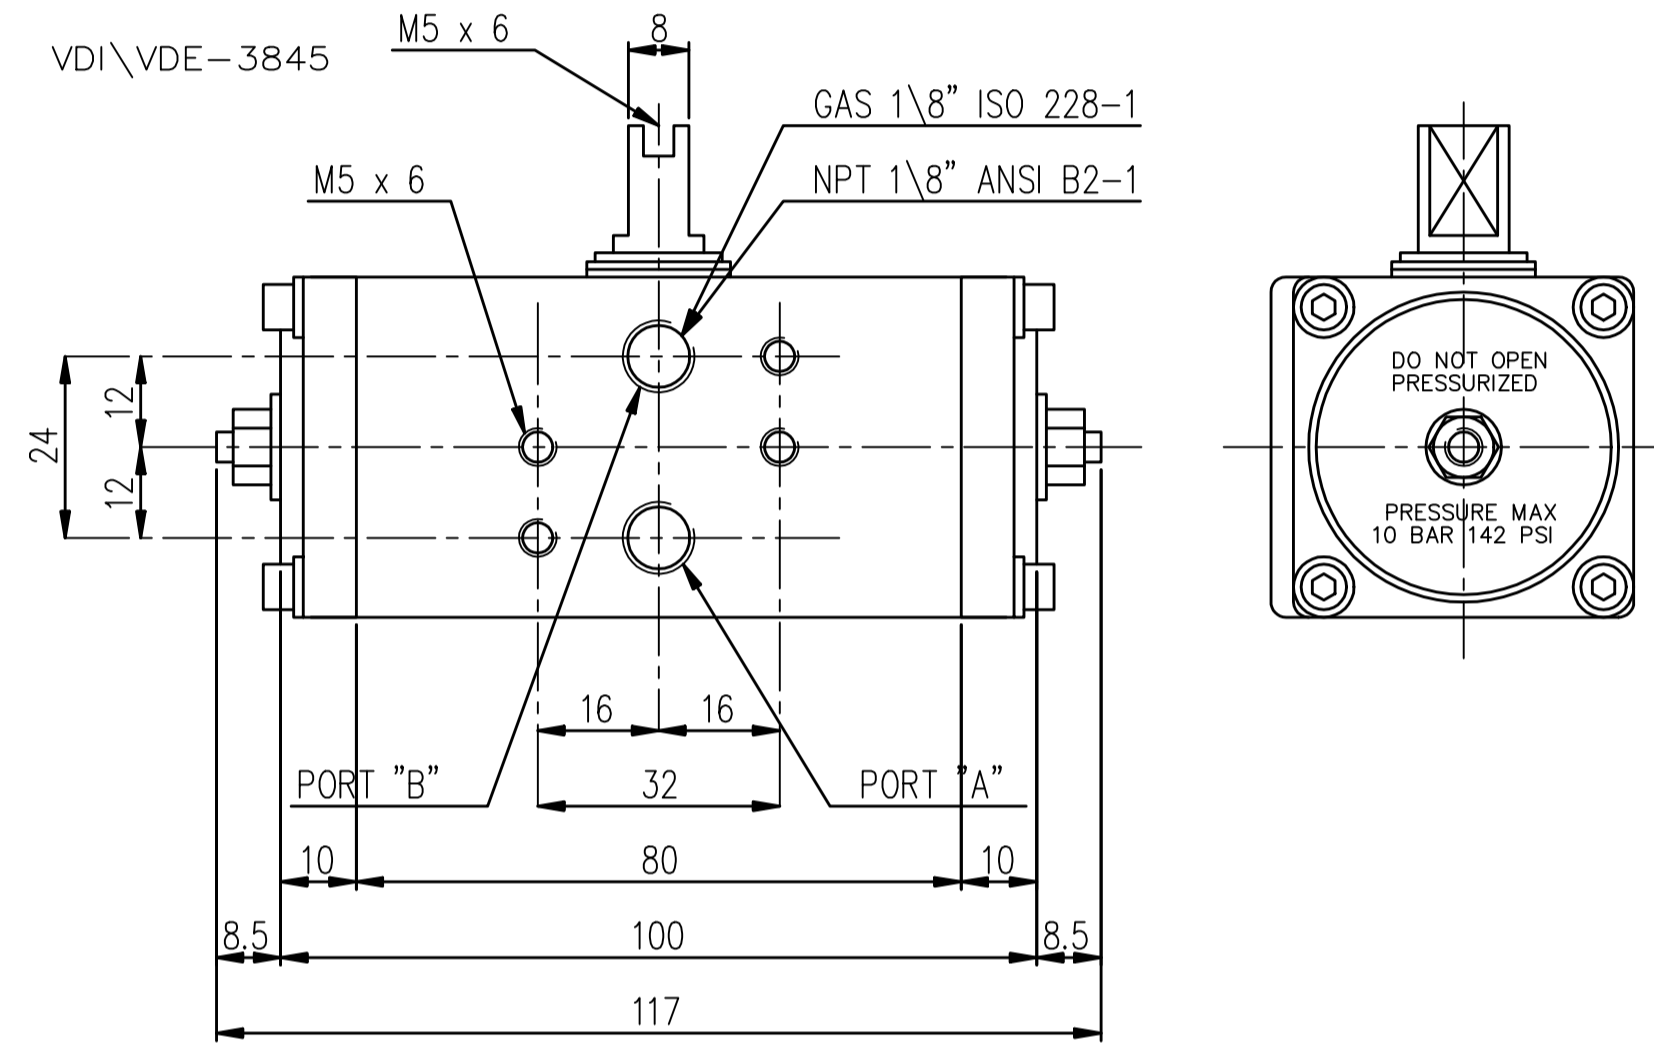

IF IN DOUBT ASK!

DO NOT SCALE PRINT!

DRAWING TO BS 8888

SPECIAL

<small>THIS DRAWING IS CONFIDENTIAL AND IS NOT TO BE REPRODUCED WITHOUT THE WRITTEN CONSENT OF Actuated Valve Supplies Limited</small>	
TITLE CH-air MODEL A-032 PNEUMATIC ACTUATOR - ALUMINIUM	
STOCK CODE CH-AIR-A-032-CAD	DIM ARE mm
SCALE 1:1	
APPROVED BY JRM	CH-AIR-A-032-CAD
CHECKED BY HMM	DRAWING NUMBER
DRAWN BY SBW	SHEET 1 OF 1
ISSUE NEW	
CHANGE NO.	
DATE 29.08.17	