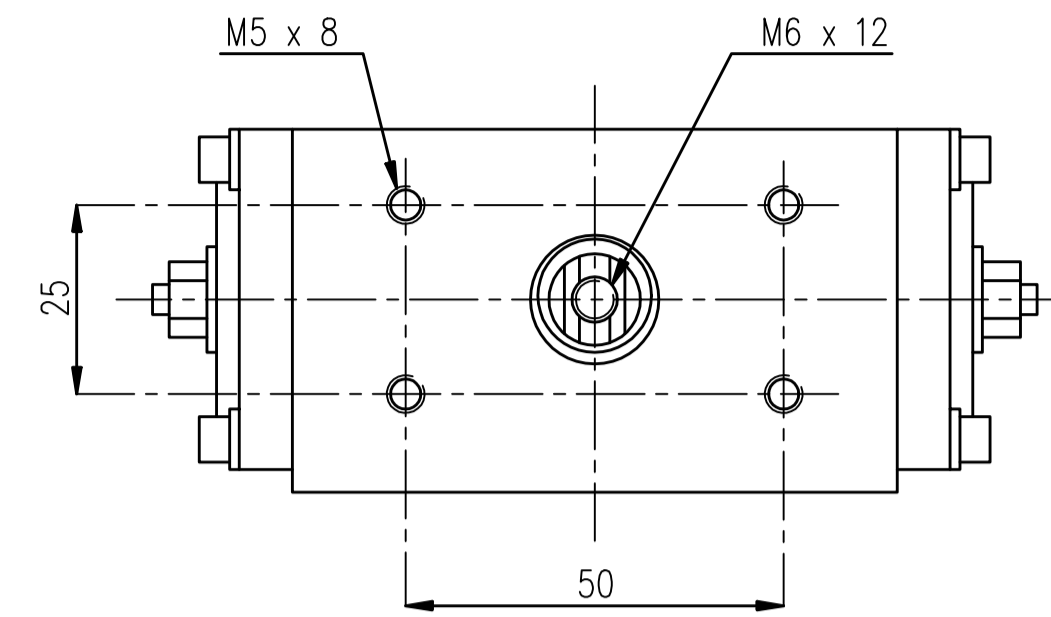

IF IN DOUBT ASK!

DO NOT SCALE PRINT!

DRAWING TO BS 8888

SPECIAL

<small>THIS DRAWING IS CONFIDENTIAL AND IS NOT TO BE REPRODUCED WITHOUT THE WRITTEN CONSENT OF Actuated Valve Supplies Limited</small>	
TITLE CH-air MODEL A-032 PNEUMATIC ACTUATOR - ALUMINIUM	
STOCK CODE CH-AIR-A-032-CAD	DIM ARE mm
SCALE 1:1	
APPROVED BY JRM	CH-AIR-A-032-CAD
CHECKED BY HMM	DRAWING NUMBER
DRAWN BY SBW	SHEET 1 OF 1
ISSUE NEW	
CHANGE NO.	
DATE 29.08.17	