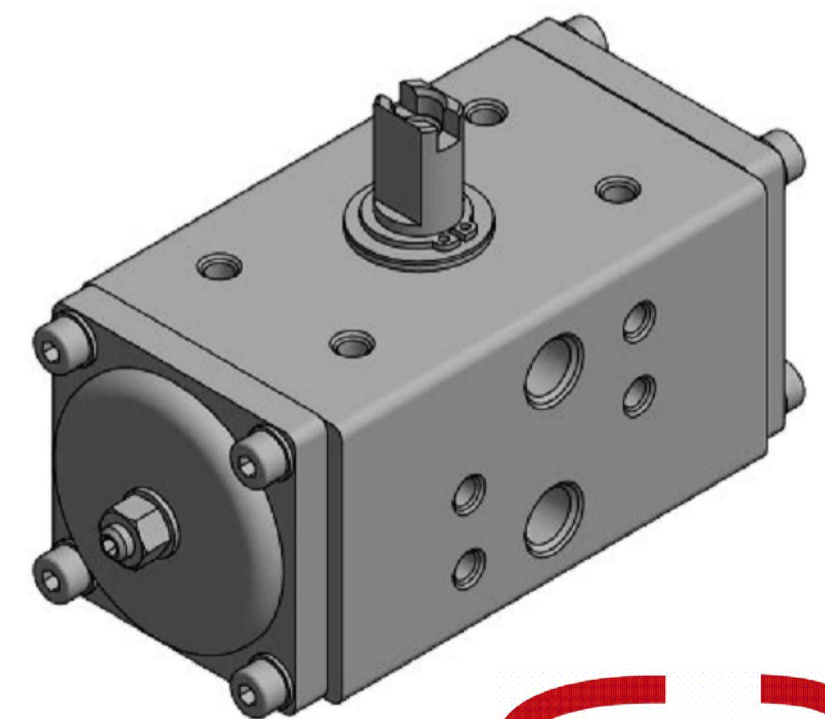

IF IN DOUBT ASK!

DO NOT SCALE PRINT!

DRAWING TO BS 8888

SPECIAL

<small>THIS DRAWING IS CONFIDENTIAL AND IS NOT TO BE REPRODUCED WITHOUT THE WRITTEN CONSENT OF Actuated Valve Supplies Limited</small>	
TITLE CH-air MODEL A-032 PNEUMATIC ACTUATOR - ALUMINIUM	
STOCK CODE CH-AIR-A-032-CAD	DIM ARE mm
SCALE 1:1	
APPROVED BY JRM	CH-AIR-A-032-CAD
CHECKED BY HMM	DRAWING NUMBER
DRAWN BY SBW	SHEET 1 OF 1
ISSUE NEW	
CHANGE NO.	
DATE 29.08.17	