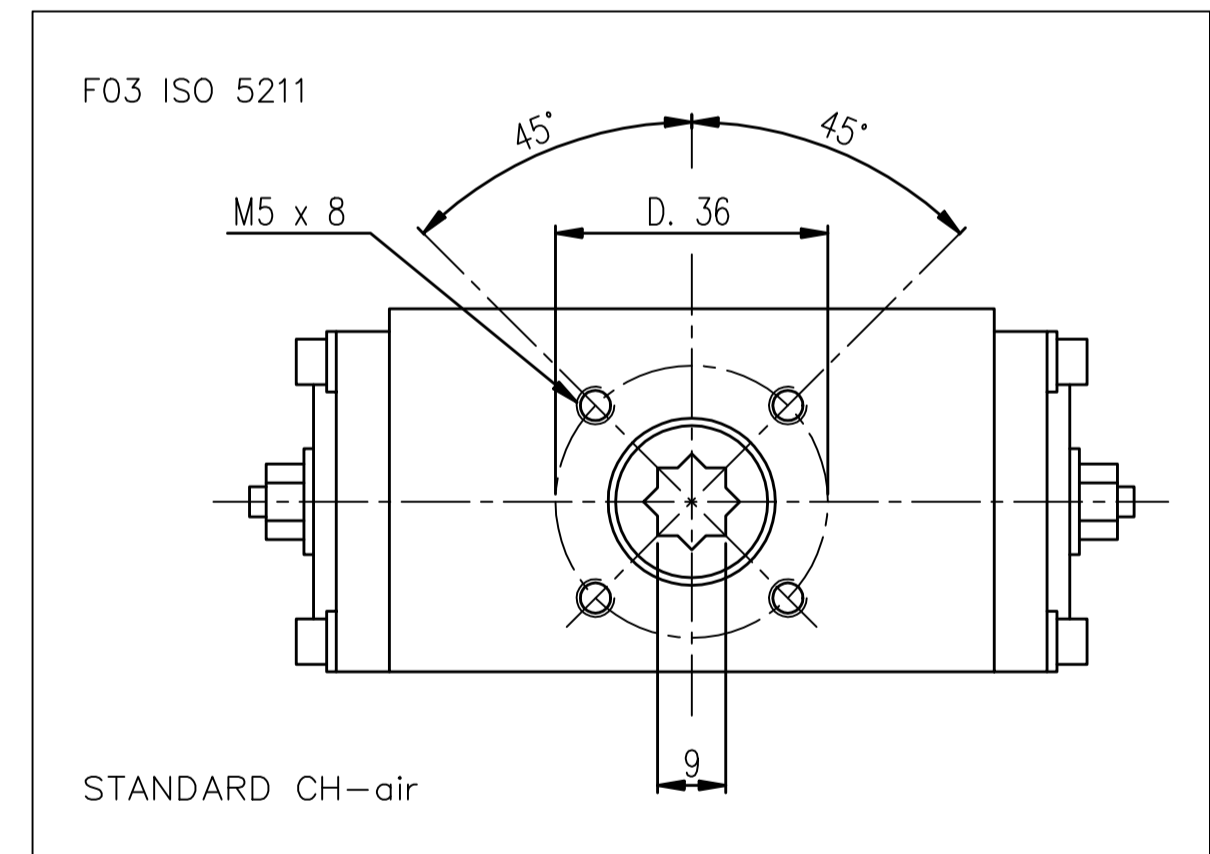

IF IN DOUBT ASK!

DO NOT SCALE PRINT!

DRAWING TO BS 8888

SPECIAL

<small>THIS DRAWING IS CONFIDENTIAL AND IS NOT TO BE REPRODUCED WITHOUT THE WRITTEN CONSENT OF Actuated Valve Supplies Limited</small>	
TITLE CH-air MODEL A-032 PNEUMATIC ACTUATOR - ALUMINIUM	
STOCK CODE CH-AIR-A-032-CAD	DIM ARE mm
SCALE 1:1	
APPROVED BY JRM	CH-AIR-A-032-CAD
CHECKED BY HMM	DRAWING NUMBER
DRAWN BY SBW	SHEET 1 OF 1
ISSUE NEW	
CHANGE NO.	
DATE 29.08.17	