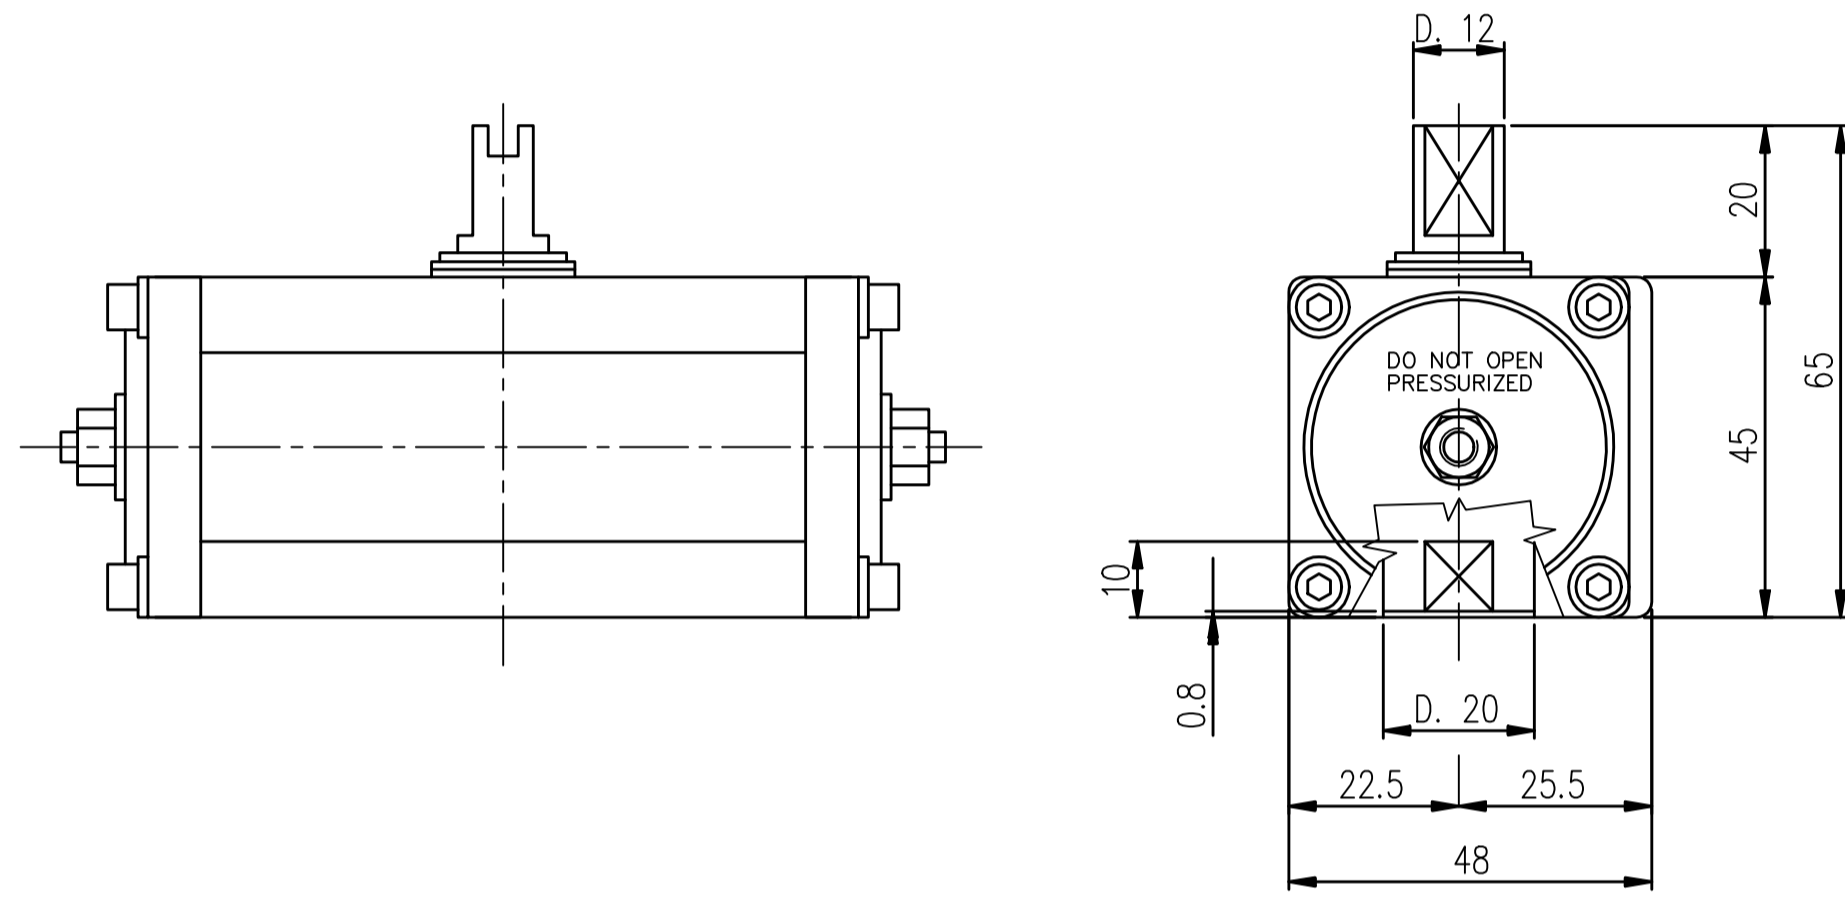

IF IN DOUBT ASK!

DO NOT SCALE PRINT!

DRAWING TO BS 8888

SPECIAL

<small>THIS DRAWING IS CONFIDENTIAL AND IS NOT TO BE REPRODUCED WITHOUT THE WRITTEN CONSENT OF Actuated Valve Supplies Limited</small>	
TITLE CH-air MODEL A-032 PNEUMATIC ACTUATOR - ALUMINIUM	
STOCK CODE CH-AIR-A-032-CAD	DIM ARE mm
SCALE 1:1	
APPROVED BY JRM	CH-AIR-A-032-CAD
CHECKED BY HMM	DRAWING NUMBER
DRAWN BY SBW	SHEET 1 OF 1
ISSUE NEW	
CHANGE NO.	
DATE 29.08.17	