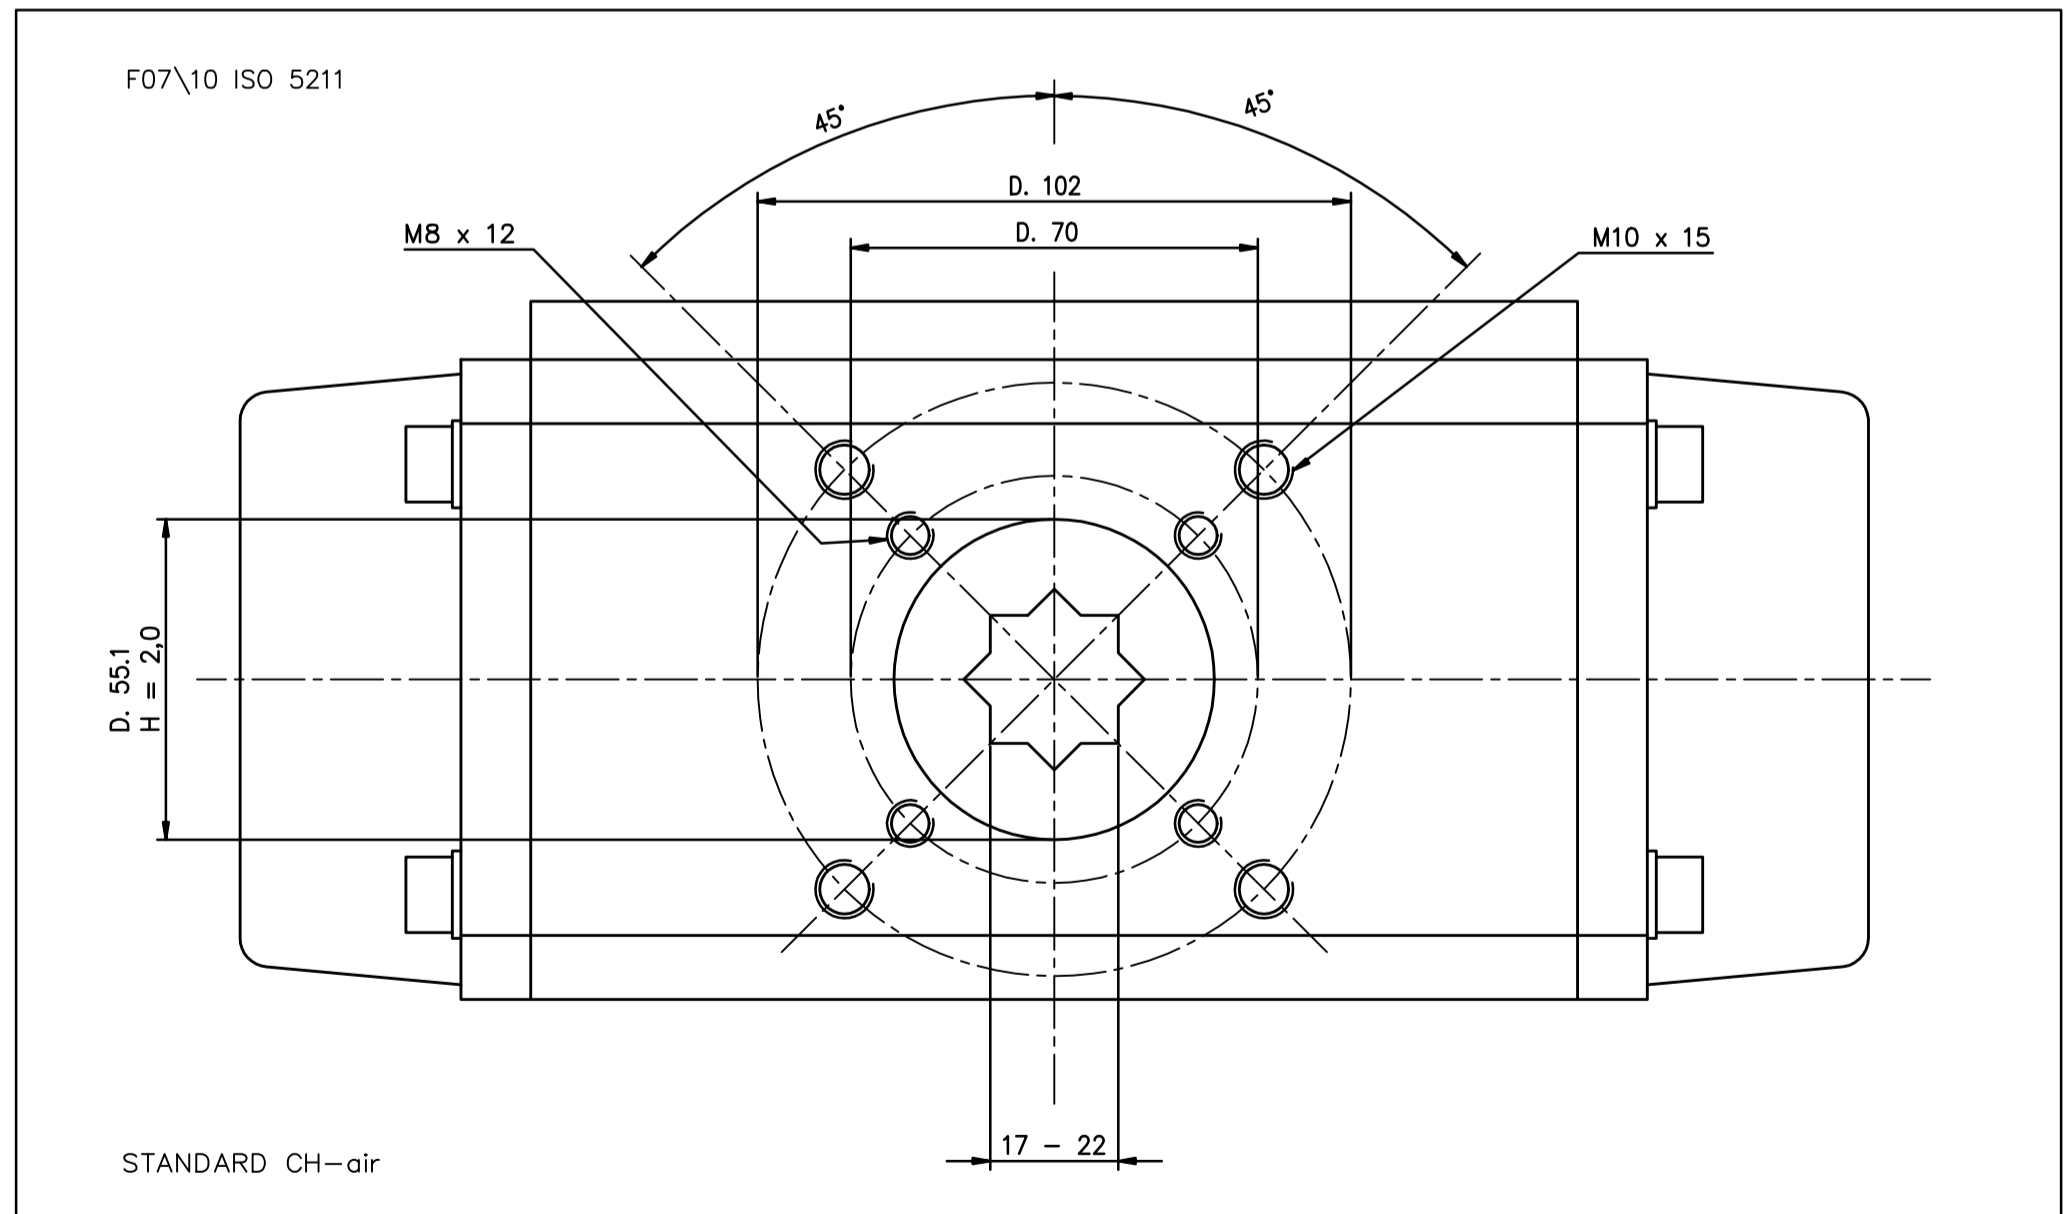

IF IN DOUBT ASK!
VDI\ VDE-3845

DO NOT SCALE PRINT!

DRAWING TO BS 8888

VDI\ VDE-3845

THIS DRAWING IS CONFIDENTIAL AND IS NOT TO BE REPRODUCED WITHOUT THE WRITTEN CONSENT OF Actuated Valve Supplies Limited

TITLE CH-air MODEL A-100 PNEUMATIC ACTUATOR - ALUMINIUM

STOCK CODE CH-AIR-A-100-CAD DIM ARE mm SCALE 1:1.3

JRM	HMM	SBW	NEW		30.08.17
APPROVED BY	CHECKED BY	DRAWN BY	ISSUE	CHANGE NO.	DATE
CH-AIR-A-100-CAD					
DRAWING NUMBER					SHEET 1 OF 1

8
7
6
5
4
3
2
1

8
7
6
5
4
3
2
1