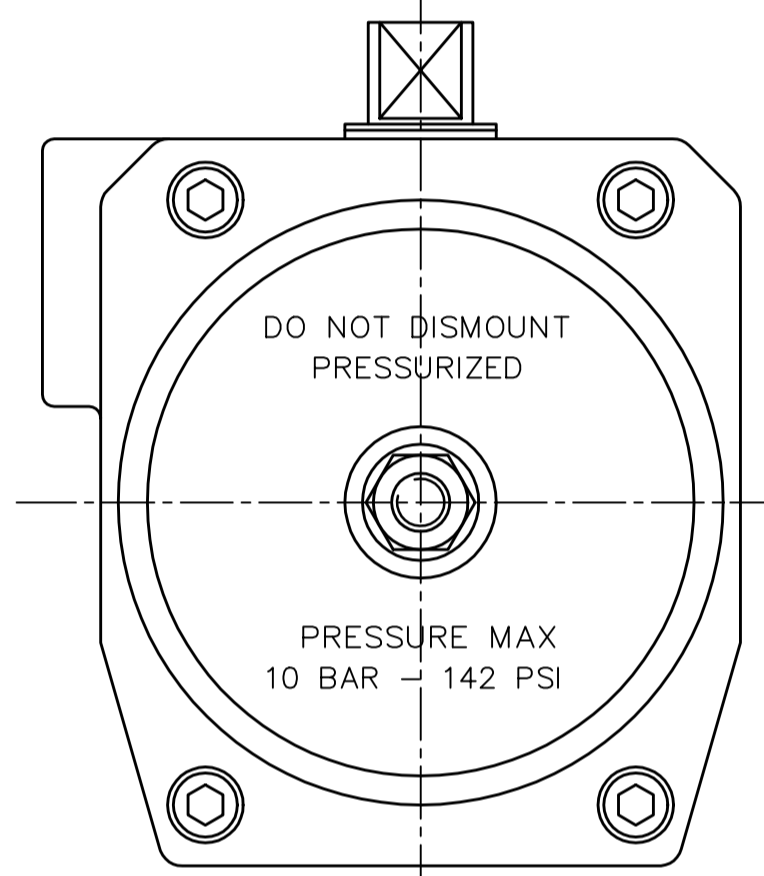

IF IN DOUBT ASK!
VDI\ VDE-3845

DO NOT SCALE PRINT!

DRAWING TO BS 8888

VDI\ VDE-3845

THIS DRAWING IS CONFIDENTIAL AND IS NOT TO BE REPRODUCED WITHOUT THE WRITTEN CONSENT OF Actuated Valve Supplies Limited

TITLE CH-air MODEL A-100 PNEUMATIC ACTUATOR - ALUMINIUM

STOCK CODE CH-AIR-A-100-CAD DIM ARE mm SCALE 1:1.3

JRM	HMM	SBW	NEW		30.08.17
APPROVED BY	CHECKED BY	DRAWN BY	ISSUE	CHANGE NO.	DATE
CH-AIR-A-100-CAD					
DRAWING NUMBER					SHEET 1 OF 1

8
7
6
5
4
3
2
1

8
7
6
5
4
3
2
1