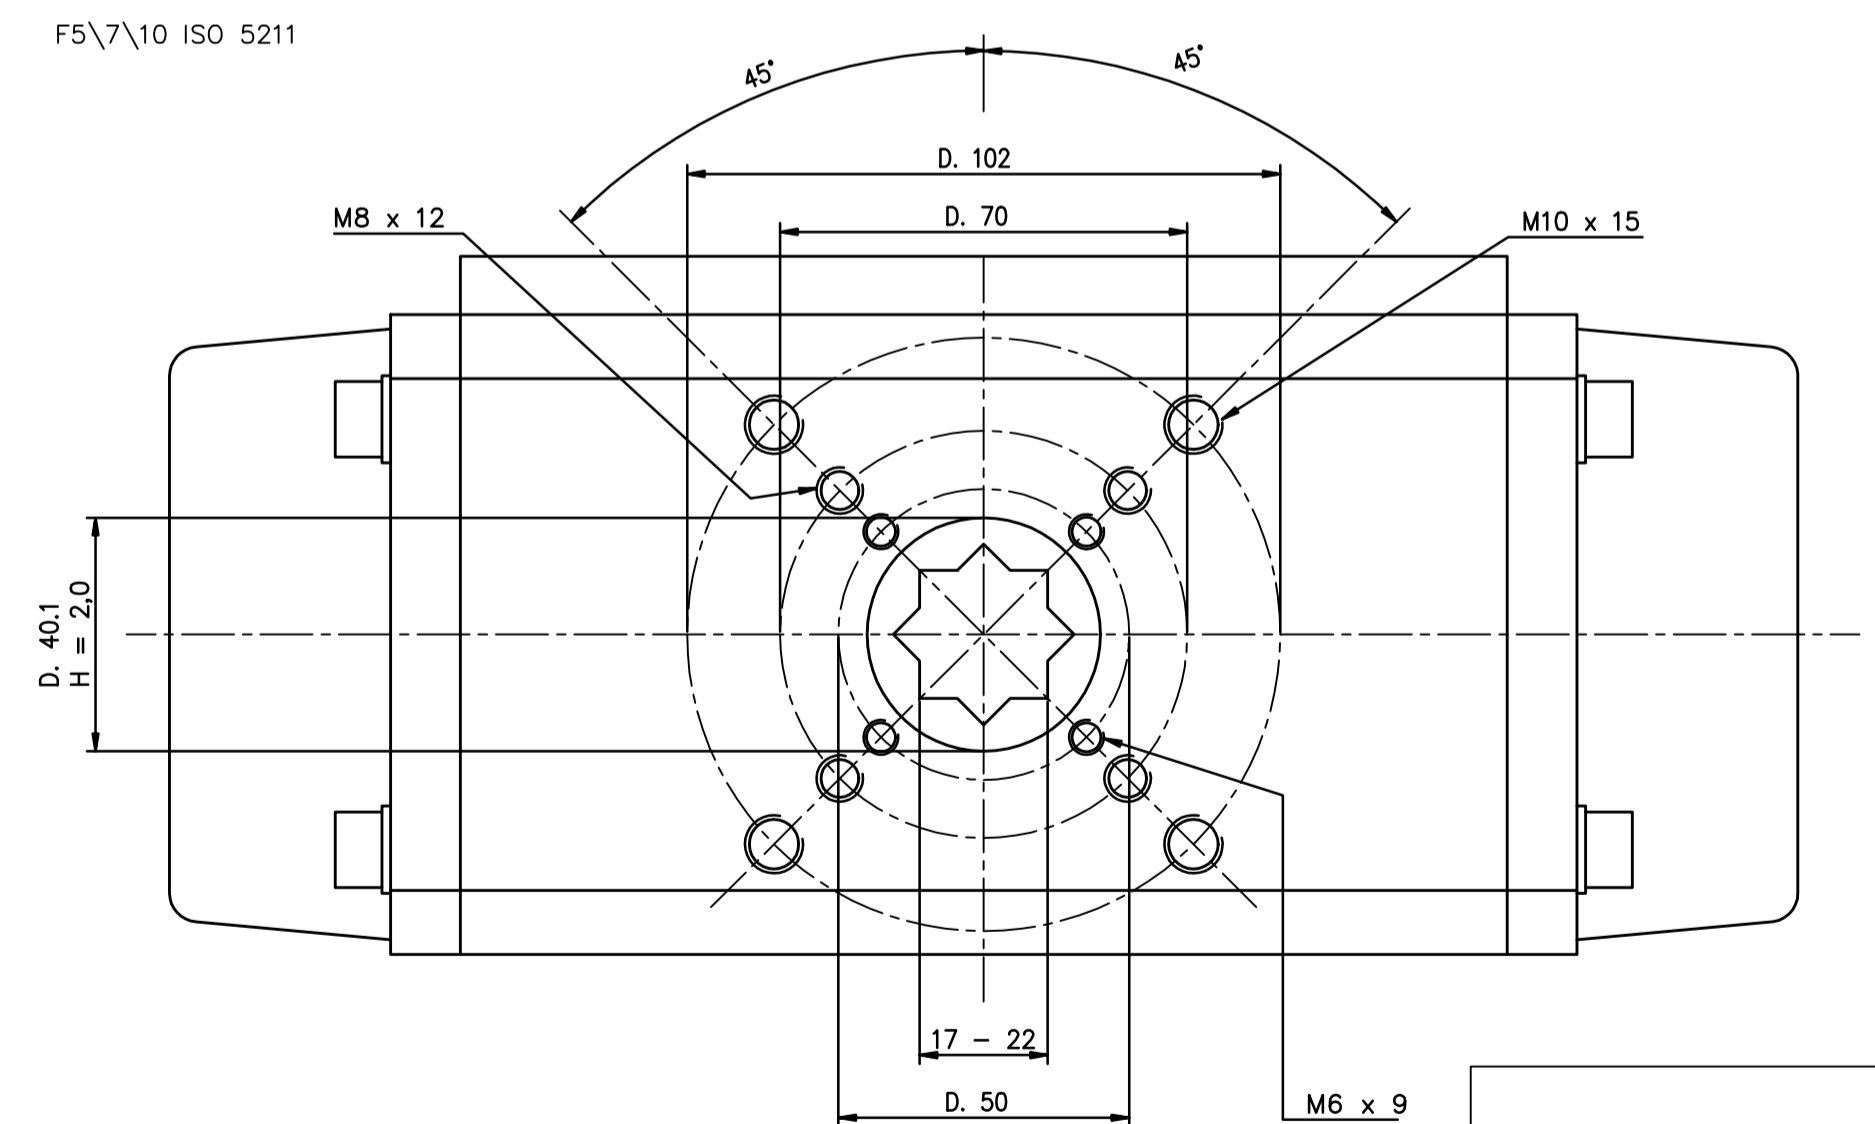

IF IN DOUBT ASK!
VDI\ VDE-3845

DO NOT SCALE PRINT!

DRAWING TO BS 8888

VDI\ VDE-3845

THIS DRAWING IS CONFIDENTIAL AND IS NOT TO BE REPRODUCED WITHOUT THE WRITTEN CONSENT OF Actuated Valve Supplies Limited

TITLE CH-air MODEL A-100 PNEUMATIC ACTUATOR - ALUMINIUM

STOCK CODE CH-AIR-A-100-CAD DIM ARE mm SCALE 1:1.3

JRM	HMM	SBW	NEW		30.08.17
APPROVED BY	CHECKED BY	DRAWN BY	ISSUE	CHANGE NO.	DATE
CH-AIR-A-100-CAD					
DRAWING NUMBER					SHEET 1 OF 1

8
7
6
5
4
3
2
1

8
7
6
5
4
3
2
1