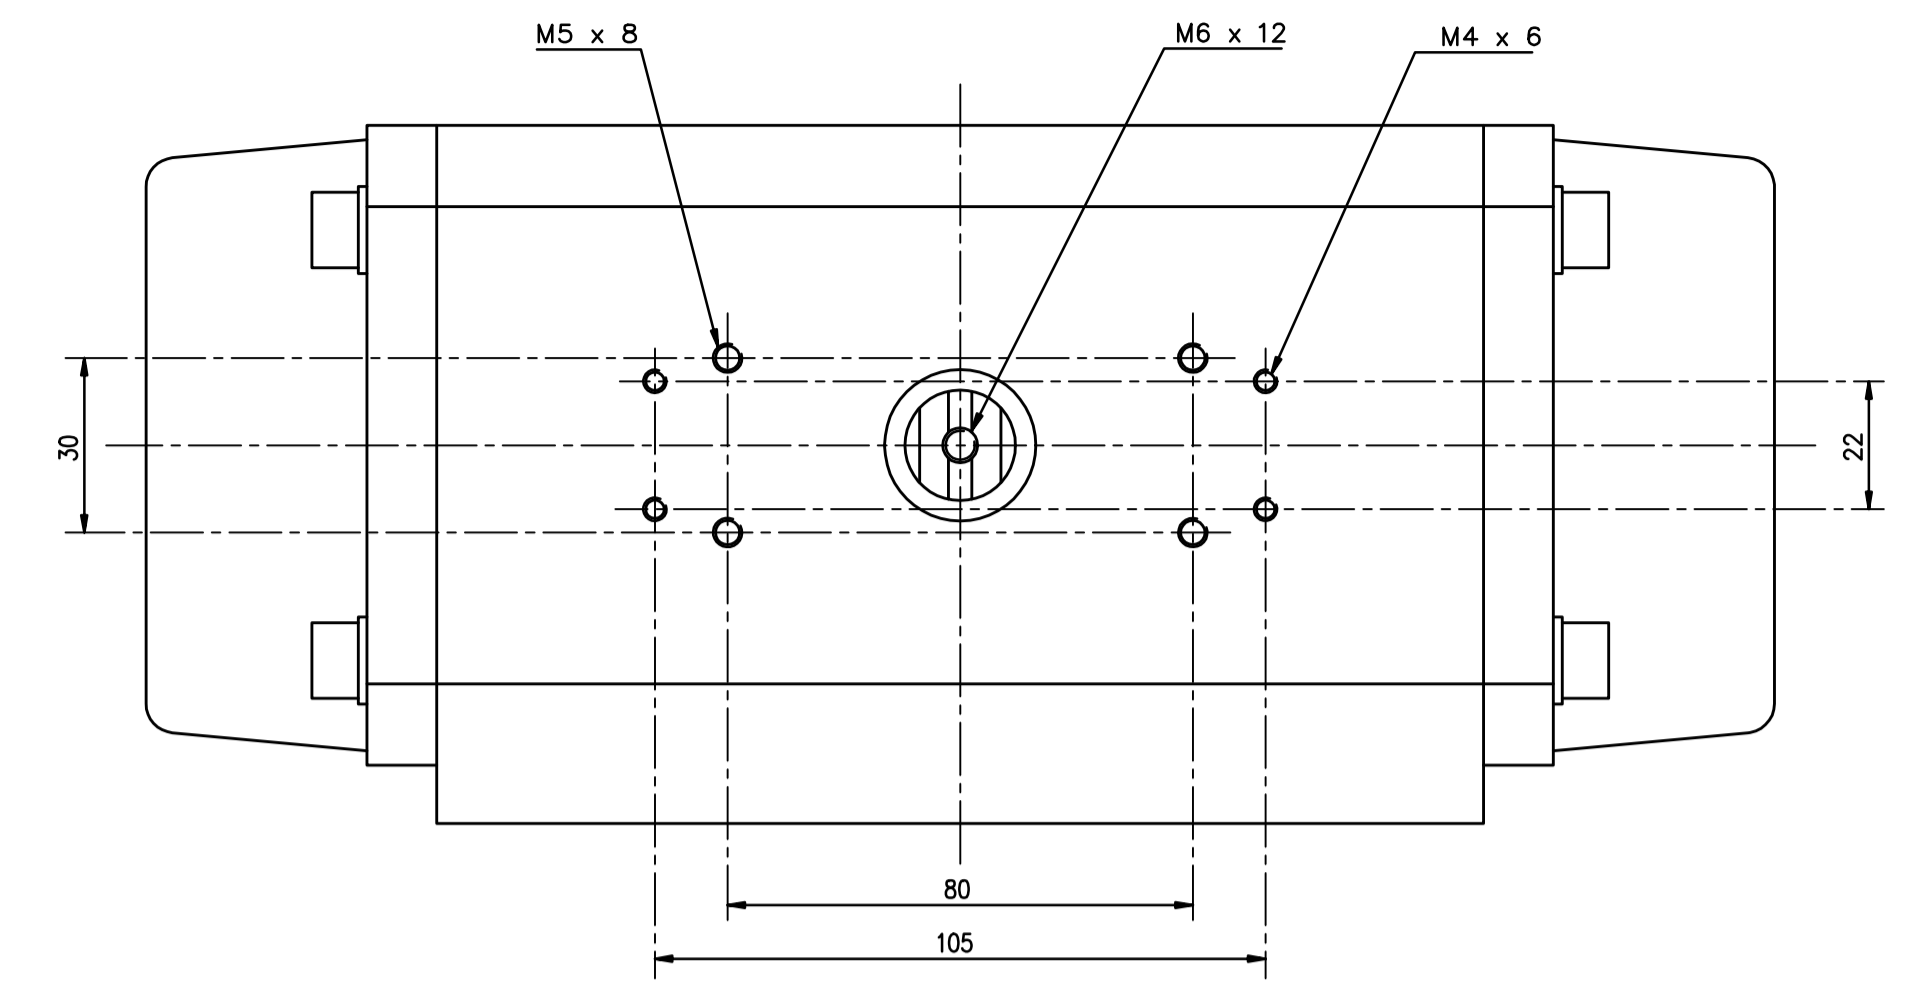

IF IN DOUBT ASK!
VDI\ VDE-3845

DO NOT SCALE PRINT!

DRAWING TO BS 8888

VDI\ VDE-3845

THIS DRAWING IS CONFIDENTIAL AND IS NOT TO BE REPRODUCED WITHOUT THE WRITTEN CONSENT OF Actuated Valve Supplies Limited

TITLE CH-air MODEL A-100 PNEUMATIC ACTUATOR - ALUMINIUM

STOCK CODE CH-AIR-A-100-CAD DIM ARE mm SCALE 1:1.3

JRM	HMM	SBW	NEW		30.08.17
APPROVED BY	CHECKED BY	DRAWN BY	ISSUE	CHANGE NO.	DATE
CH-AIR-A-100-CAD					
DRAWING NUMBER					SHEET 1 OF 1

8
7
6
5
4
3
2
1

8
7
6
5
4
3
2
1