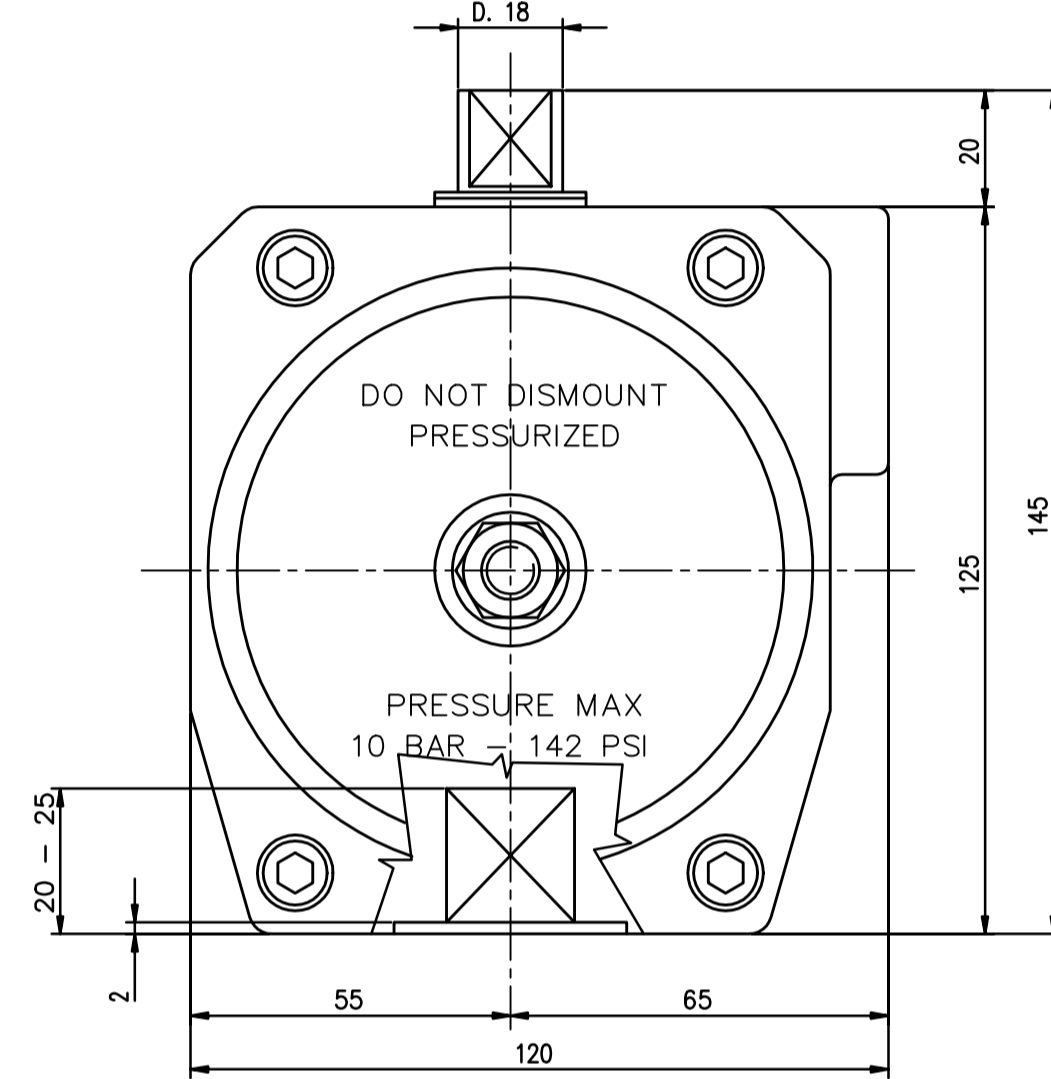

IF IN DOUBT ASK!
VDI\ VDE-3845

DO NOT SCALE PRINT!

DRAWING TO BS 8888

VDI\ VDE-3845

THIS DRAWING IS CONFIDENTIAL AND IS NOT TO BE REPRODUCED WITHOUT THE WRITTEN CONSENT OF Actuated Valve Supplies Limited

TITLE CH-air MODEL A-100 PNEUMATIC ACTUATOR - ALUMINIUM

STOCK CODE CH-AIR-A-100-CAD DIM ARE mm SCALE 1:1.3

JRM	HMM	SBW	NEW		30.08.17
APPROVED BY	CHECKED BY	DRAWN BY	ISSUE	CHANGE NO.	DATE
CH-AIR-A-100-CAD					
DRAWING NUMBER					SHEET 1 OF 1

8
7
6
5
4
3
2
1

8
7
6
5
4
3
2
1