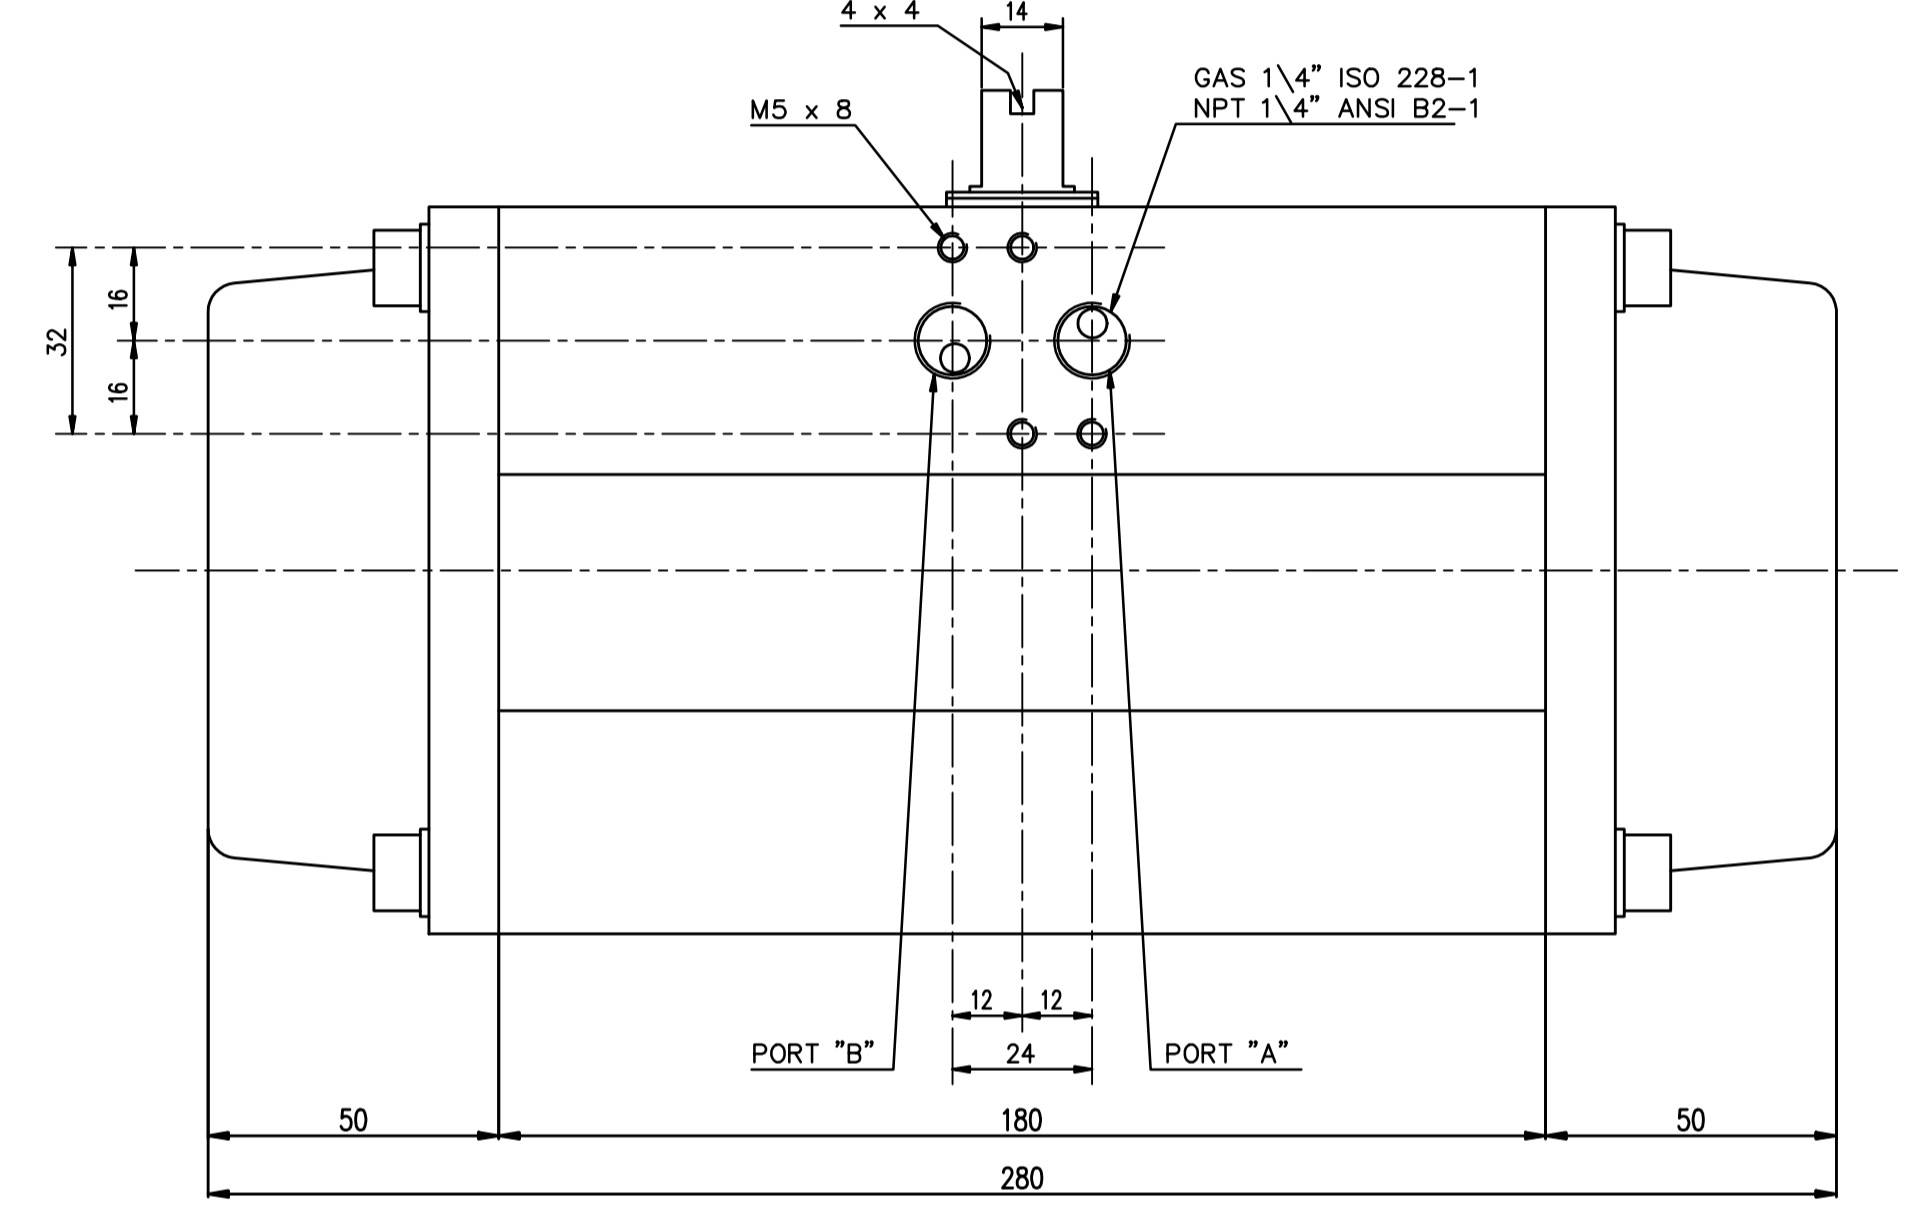

IF IN DOUBT ASK!
VDI\ VDE-3845

DO NOT SCALE PRINT!

DRAWING TO BS 8888

VDI\ VDE-3845

THIS DRAWING IS CONFIDENTIAL AND IS NOT TO BE REPRODUCED WITHOUT THE WRITTEN CONSENT OF Actuated Valve Supplies Limited

TITLE CH-air MODEL A-100 PNEUMATIC ACTUATOR - ALUMINIUM

STOCK CODE CH-AIR-A-100-CAD DIM ARE mm SCALE 1:1.3

JRM	HMM	SBW	NEW		30.08.17
APPROVED BY	CHECKED BY	DRAWN BY	ISSUE	CHANGE NO.	DATE
CH-AIR-A-100-CAD					
DRAWING NUMBER					SHEET 1 OF 1

8
7
6
5
4
3
2
1

8
7
6
5
4
3
2
1