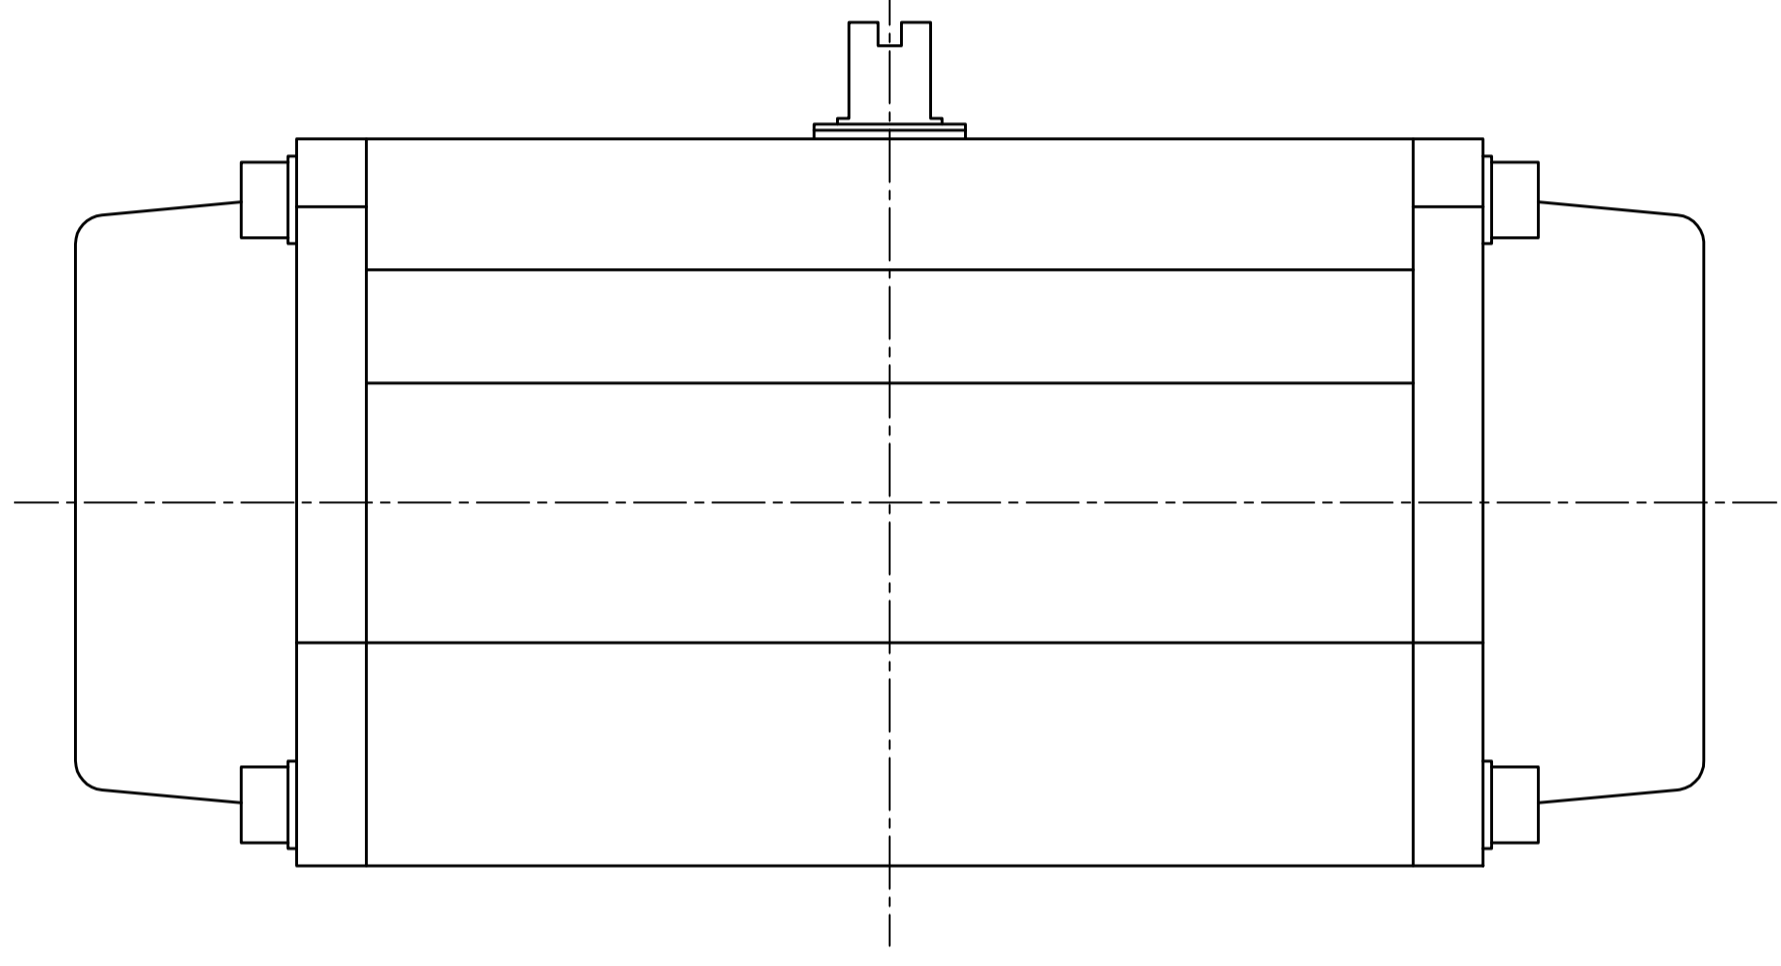

IF IN DOUBT ASK!
VDI\ VDE-3845

DO NOT SCALE PRINT!

DRAWING TO BS 8888

VDI\ VDE-3845

THIS DRAWING IS CONFIDENTIAL AND IS NOT TO BE REPRODUCED WITHOUT THE WRITTEN CONSENT OF Actuated Valve Supplies Limited

TITLE CH-air MODEL A-100 PNEUMATIC ACTUATOR - ALUMINIUM

STOCK CODE CH-AIR-A-100-CAD DIM ARE mm SCALE 1:1.3

JRM	HMM	SBW	NEW		30.08.17
APPROVED BY	CHECKED BY	DRAWN BY	ISSUE	CHANGE NO.	DATE
CH-AIR-A-100-CAD					
DRAWING NUMBER					SHEET 1 OF 1

8
7
6
5
4
3
2
1

8
7
6
5
4
3
2
1