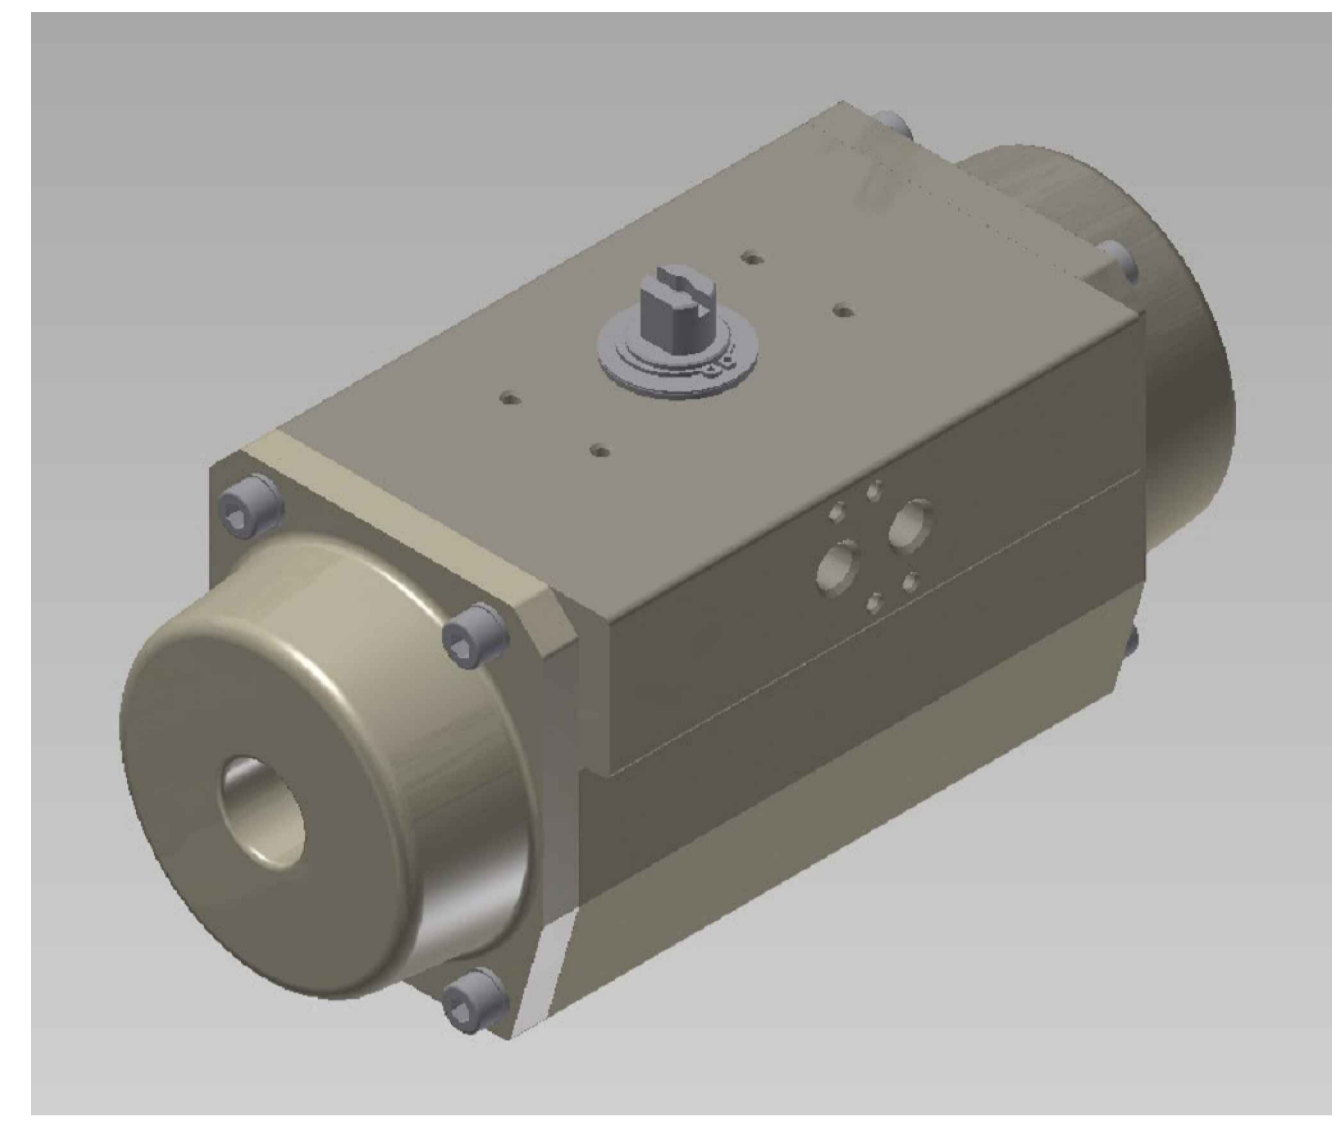

IF IN DOUBT ASK!
VDI\ VDE-3845

DO NOT SCALE PRINT!

DRAWING TO BS 8888

VDI\ VDE-3845

THIS DRAWING IS CONFIDENTIAL AND IS NOT TO BE REPRODUCED WITHOUT THE WRITTEN CONSENT OF Actuated Valve Supplies Limited

TITLE CH-air MODEL A-100 PNEUMATIC ACTUATOR - ALUMINIUM

STOCK CODE CH-AIR-A-100-CAD DIM ARE mm SCALE 1:1.3

JRM	HMM	SBW	NEW		30.08.17
APPROVED BY	CHECKED BY	DRAWN BY	ISSUE	CHANGE NO.	DATE
CH-AIR-A-100-CAD					
DRAWING NUMBER					SHEET 1 OF 1

8
7
6
5
4
3
2
1

8
7
6
5
4
3
2
1