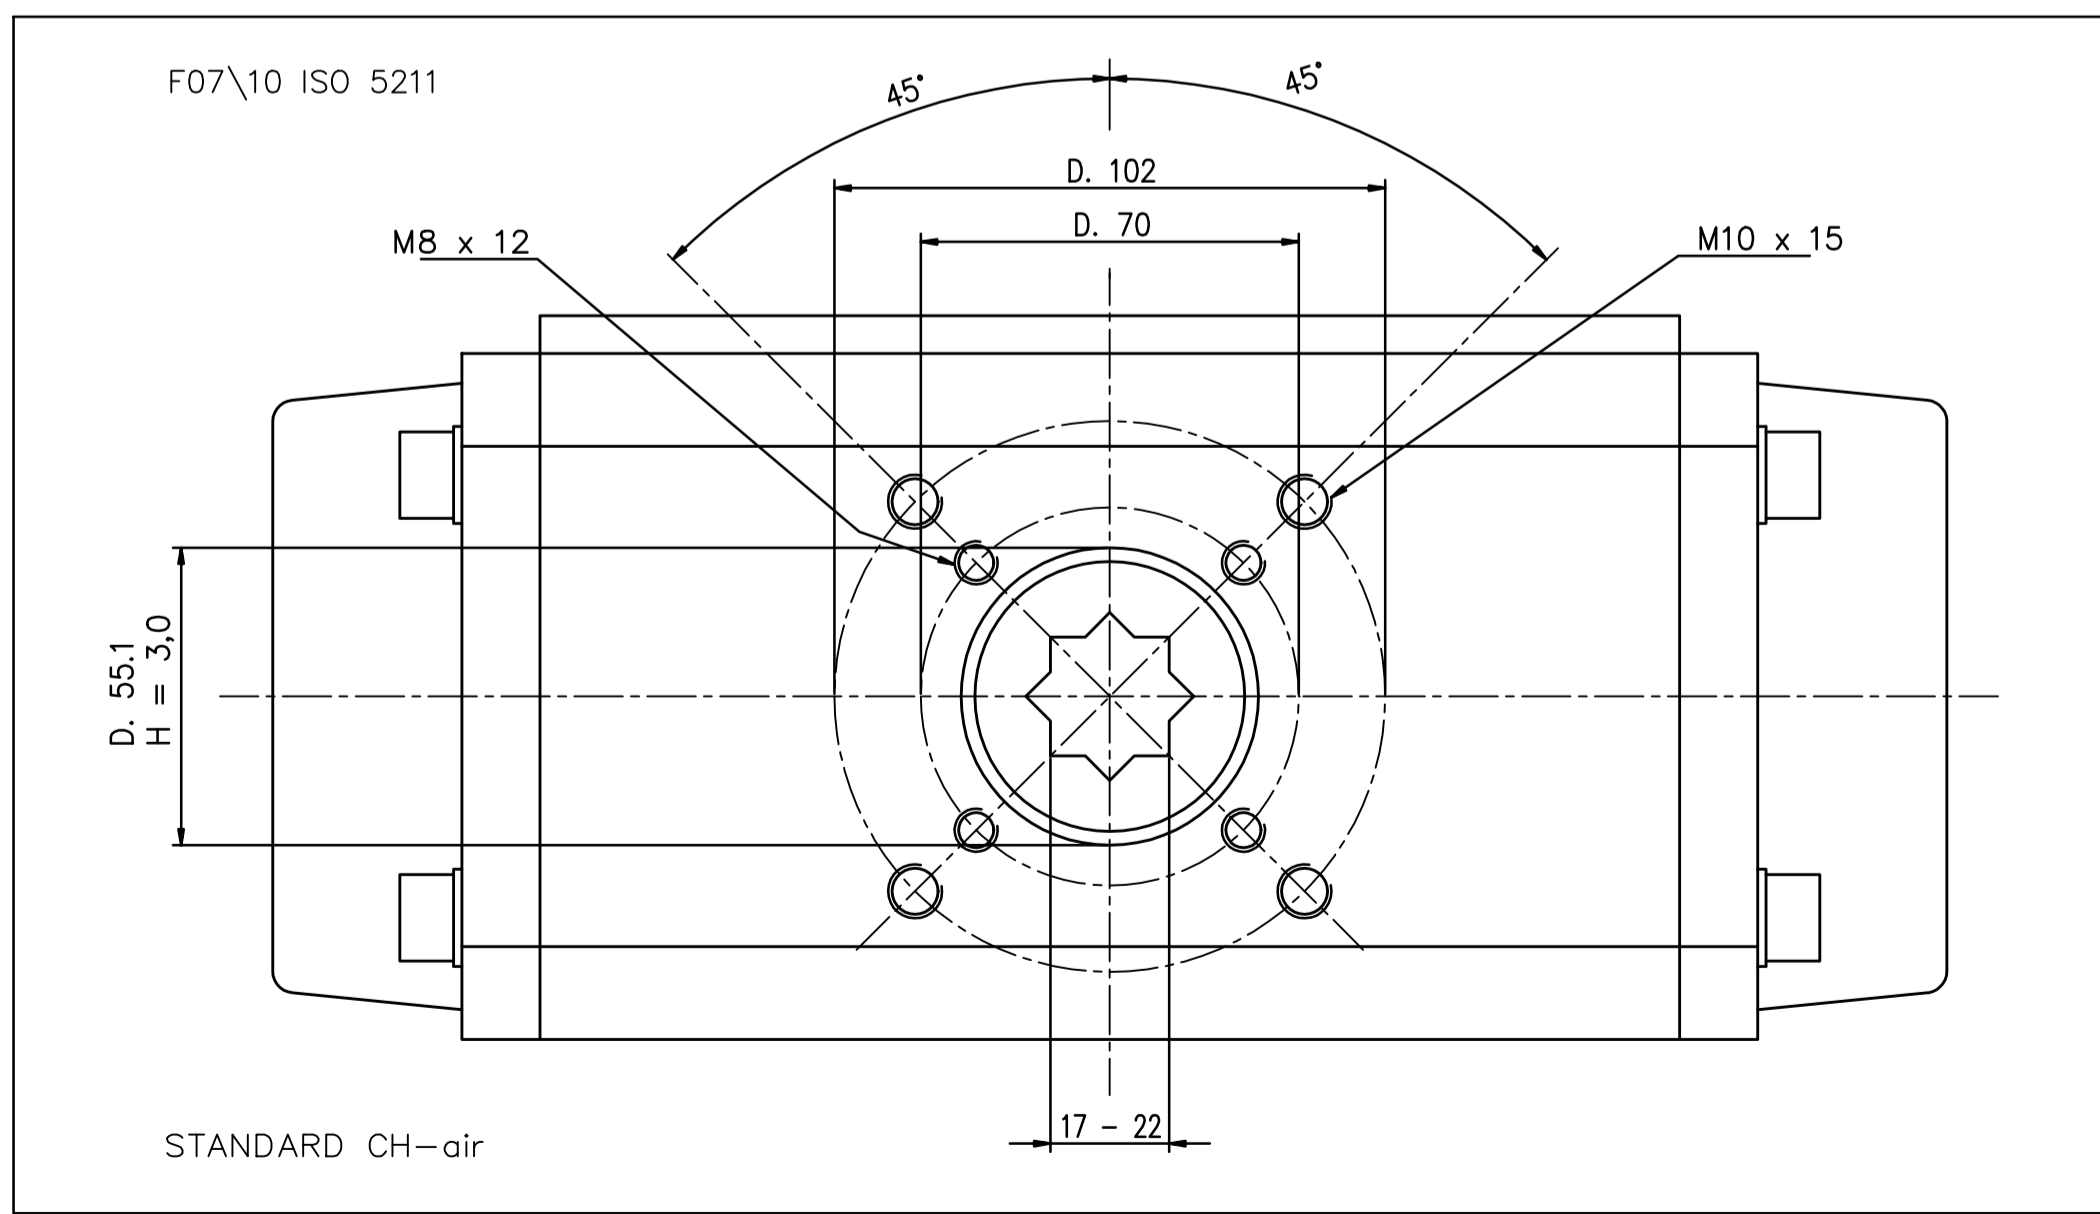

IF IN DOUBT ASK!

DO NOT SCALE PRINT!

DRAWING TO BS 8888

NOTE: AVS STANDARD END CAP COLOUR IS BLACK

STANDARD CH-air

<small>THIS DRAWING IS CONFIDENTIAL AND IS NOT TO BE REPRODUCED WITHOUT THE WRITTEN CONSENT OF Actuated Valve Supplies Limited</small>					
TITLE CH-air MODEL A-115 PNEUMATIC ACTUATOR - ALUMINIUM					
STOCK CODE CH-AIR-A-115-CAD				DIM ARE mm	
SCALE 1:1.4				DRAWING NUMBER CH-AIR-A-115-CAD	
SHEET 1 OF 1					