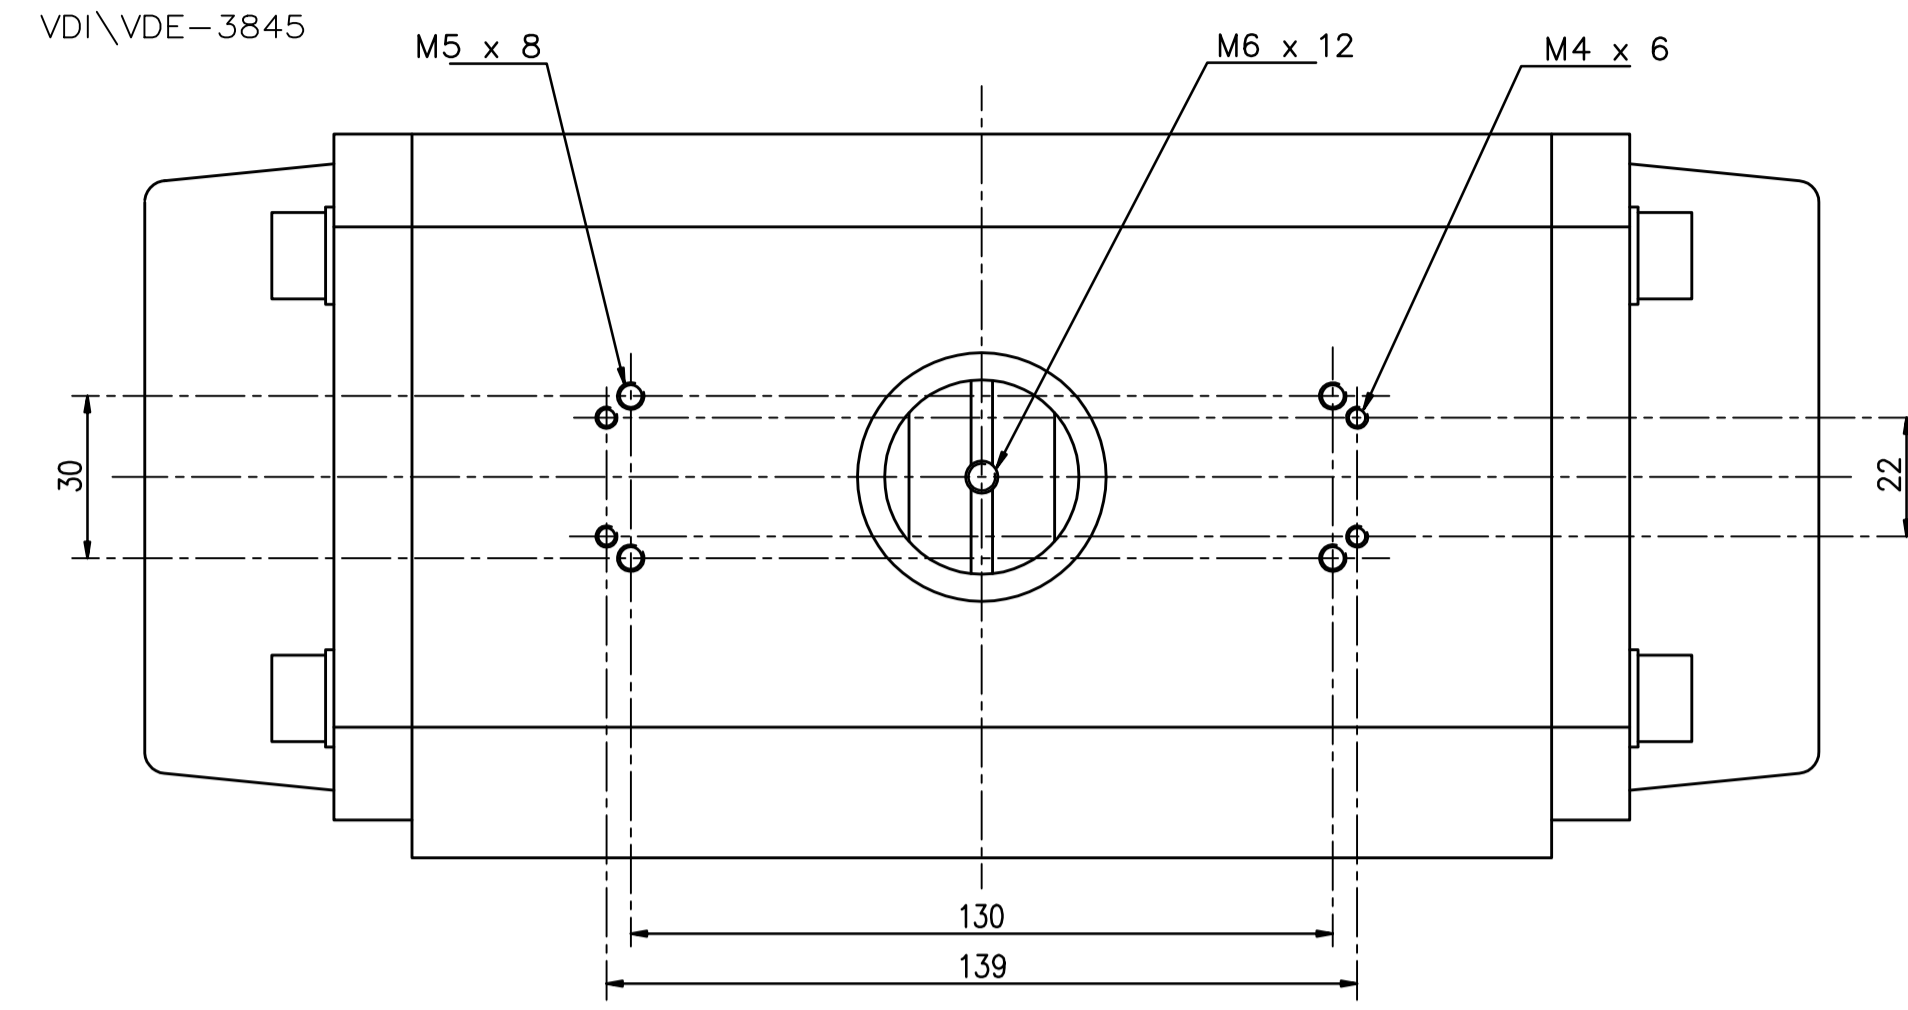

IF IN DOUBT ASK!

DO NOT SCALE PRINT!

DRAWING TO BS 8888

NOTE: AVS STANDARD END CAP COLOUR IS BLACK

STANDARD CH-air

<small>THIS DRAWING IS CONFIDENTIAL AND IS NOT TO BE REPRODUCED WITHOUT THE WRITTEN CONSENT OF Actuated Valve Supplies Limited</small>					
TITLE CH-air MODEL A-115 PNEUMATIC ACTUATOR - ALUMINIUM					
STOCK CODE CH-AIR-A-115-CAD				DIM ARE mm	
SCALE 1:1.4				DRAWING NUMBER CH-AIR-A-115-CAD	
SHEET 1 OF 1					