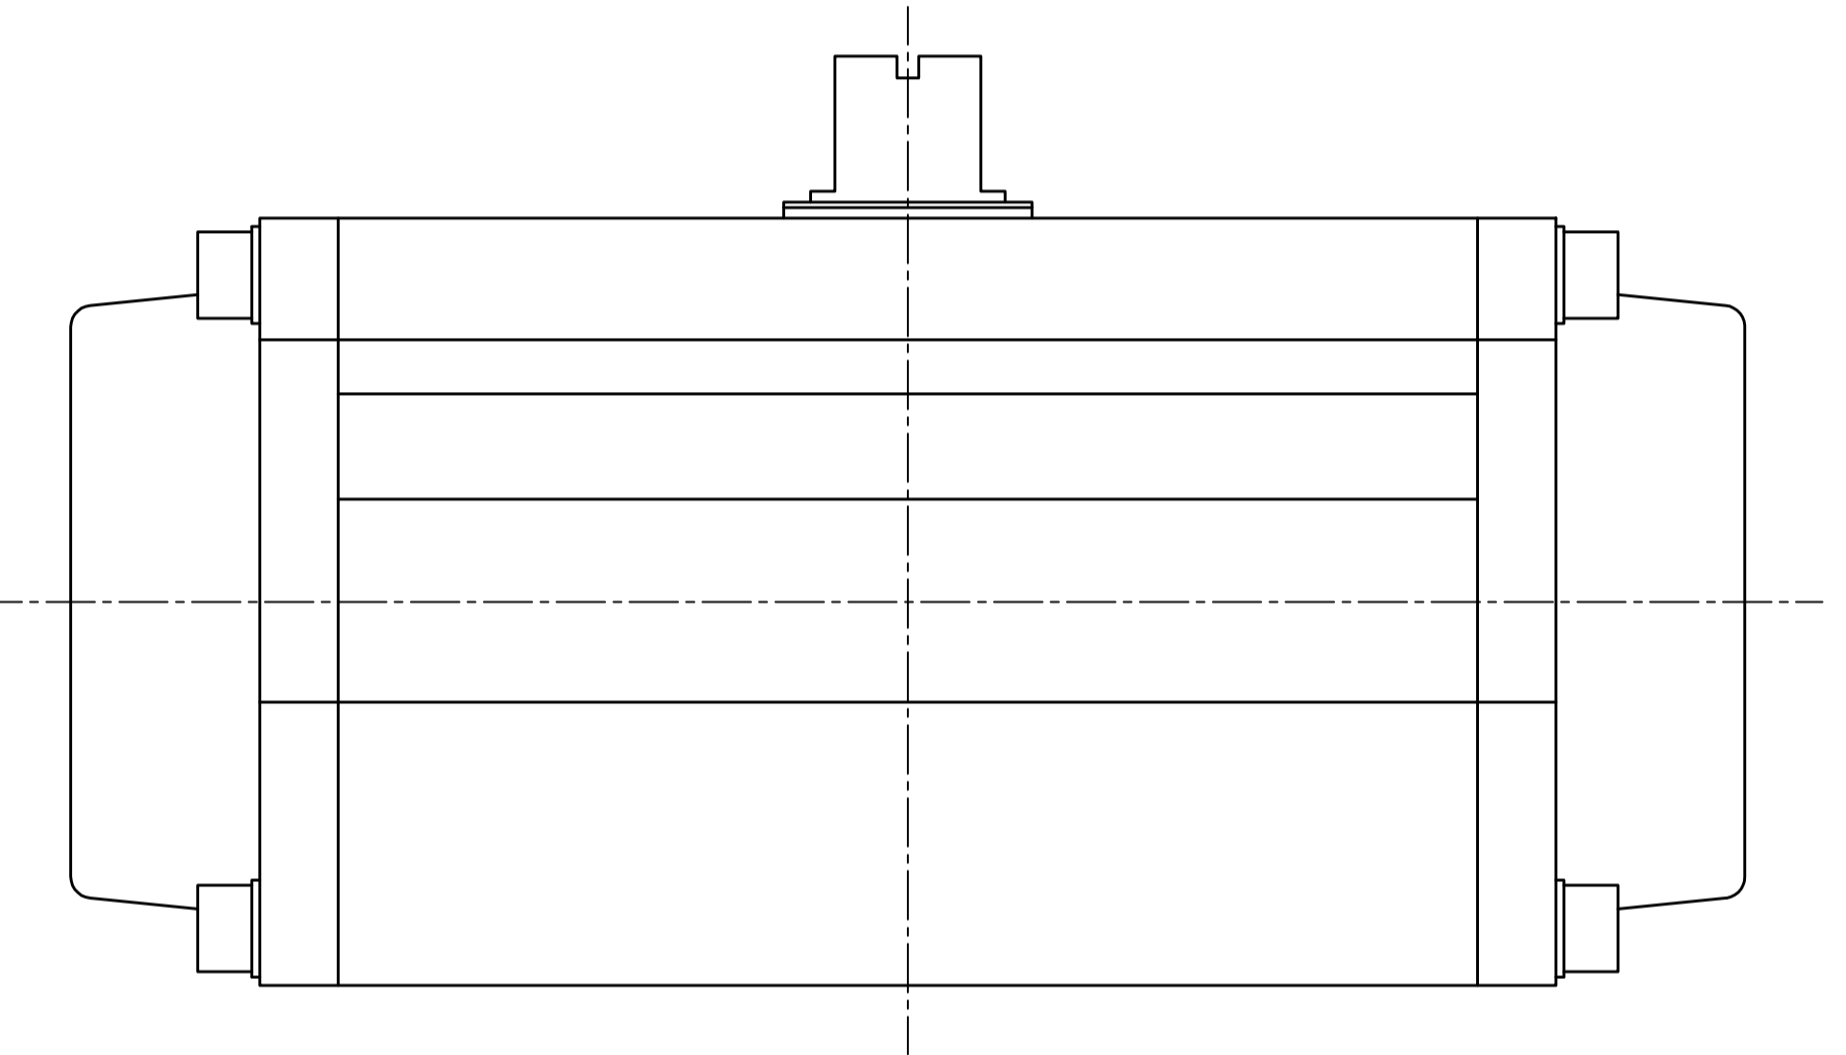

IF IN DOUBT ASK!

DO NOT SCALE PRINT!

DRAWING TO BS 8888

NOTE: AVS STANDARD END CAP COLOUR IS BLACK

STANDARD CH-air

<small>THIS DRAWING IS CONFIDENTIAL AND IS NOT TO BE REPRODUCED WITHOUT THE WRITTEN CONSENT OF Actuated Valve Supplies Limited</small>					
TITLE CH-air MODEL A-115 PNEUMATIC ACTUATOR - ALUMINIUM					
STOCK CODE CH-AIR-A-115-CAD				DIM ARE mm	
SCALE 1:1.4				DRAWING NUMBER CH-AIR-A-115-CAD	
SHEET 1 OF 1					