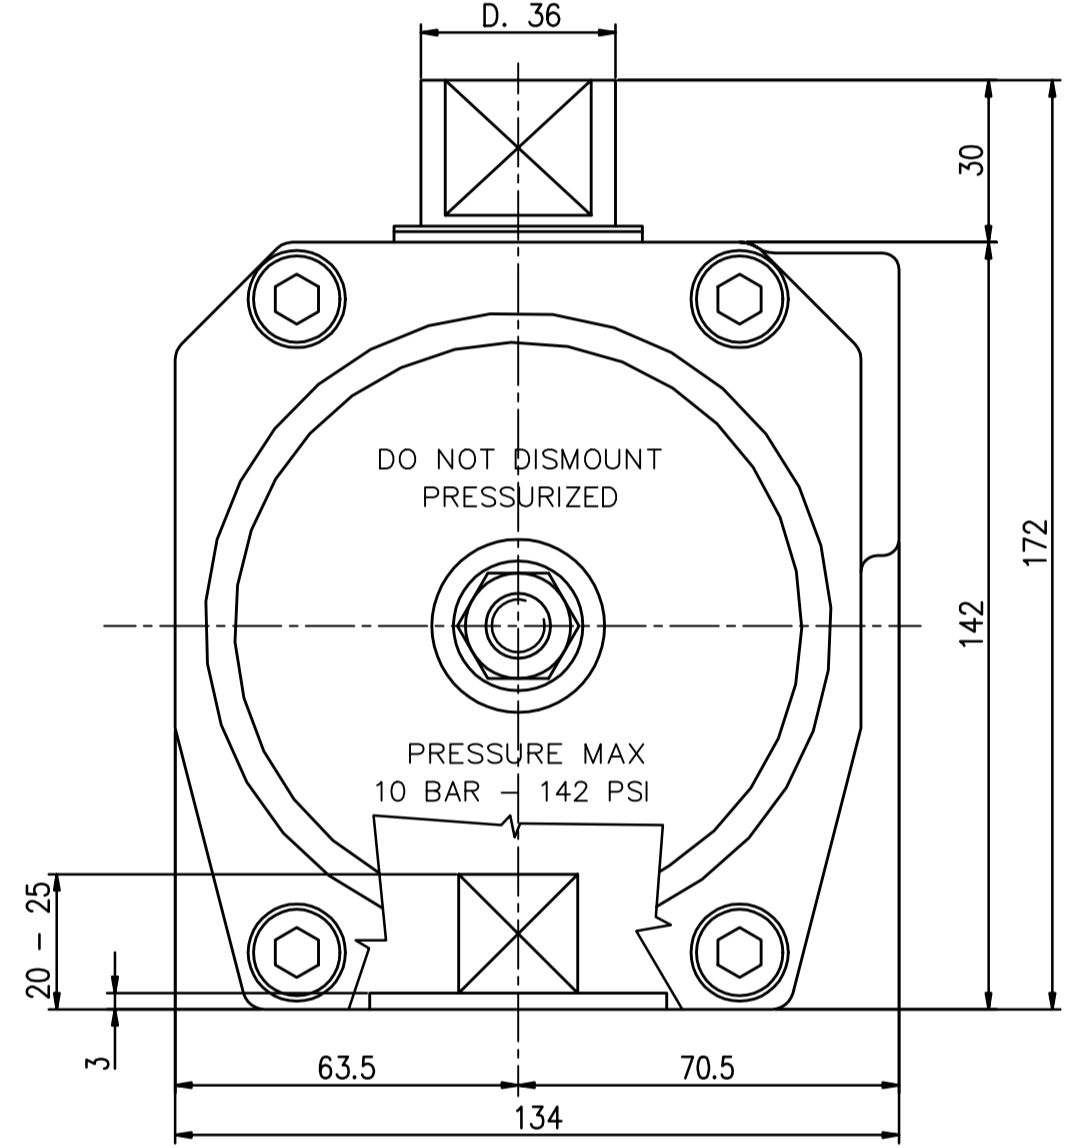

IF IN DOUBT ASK!

DO NOT SCALE PRINT!

DRAWING TO BS 8888

NOTE: AVS STANDARD END CAP COLOUR IS BLACK

STANDARD CH-air

<small>THIS DRAWING IS CONFIDENTIAL AND IS NOT TO BE REPRODUCED WITHOUT THE WRITTEN CONSENT OF Actuated Valve Supplies Limited</small>					
TITLE CH-air MODEL A-115 PNEUMATIC ACTUATOR - ALUMINIUM					
STOCK CODE CH-AIR-A-115-CAD				DIM ARE mm	
SCALE 1:1.4				DRAWING NUMBER CH-AIR-A-115-CAD	
SHEET 1 OF 1					