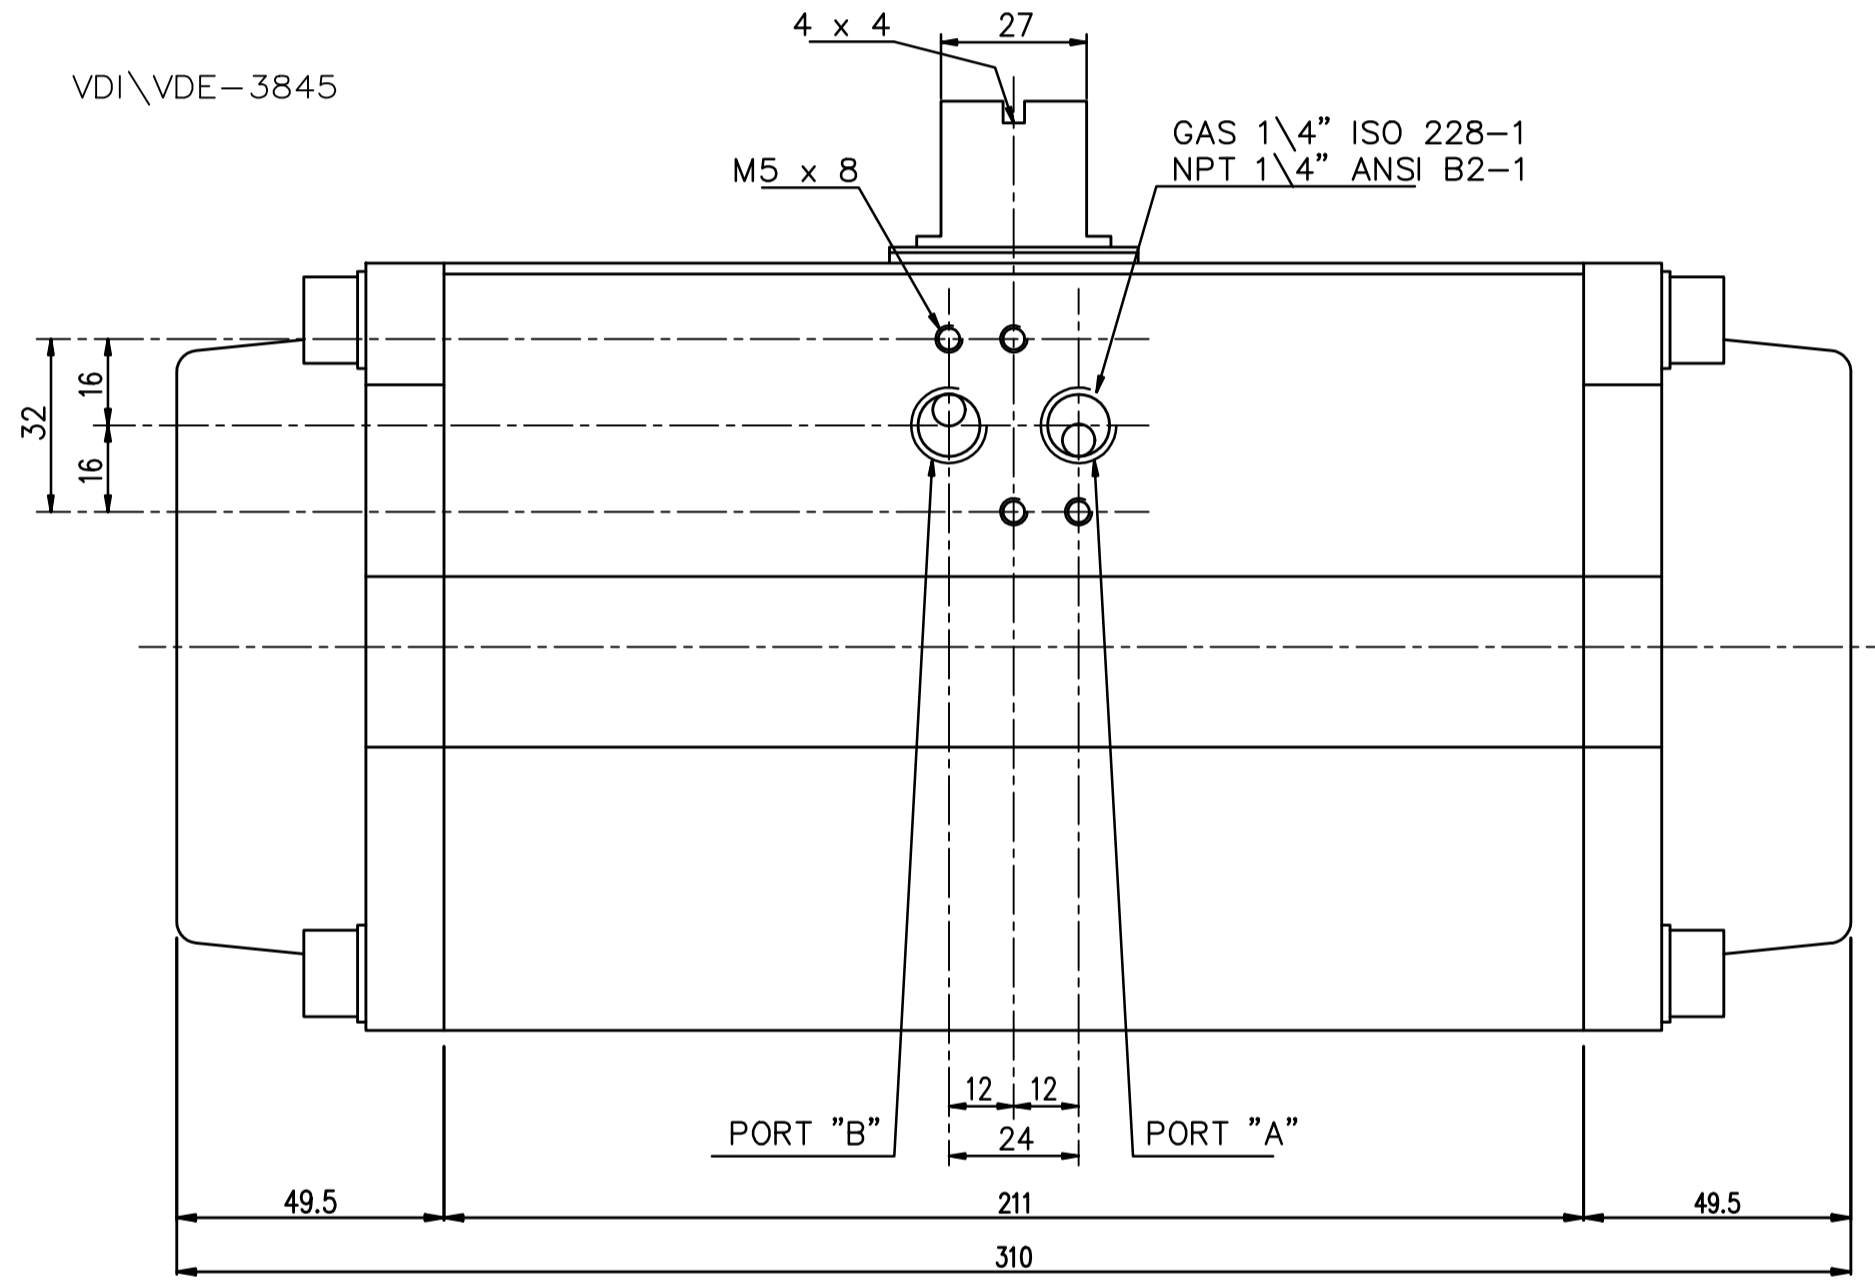

IF IN DOUBT ASK!

DO NOT SCALE PRINT!

DRAWING TO BS 8888

NOTE: AVS STANDARD END CAP COLOUR IS BLACK

STANDARD CH-air

<small>THIS DRAWING IS CONFIDENTIAL AND IS NOT TO BE REPRODUCED WITHOUT THE WRITTEN CONSENT OF Actuated Valve Supplies Limited</small>					
TITLE CH-air MODEL A-115 PNEUMATIC ACTUATOR - ALUMINIUM					
STOCK CODE CH-AIR-A-115-CAD				DIM ARE mm	
SCALE 1:1.4				DRAWING NUMBER CH-AIR-A-115-CAD	
SHEET 1 OF 1					