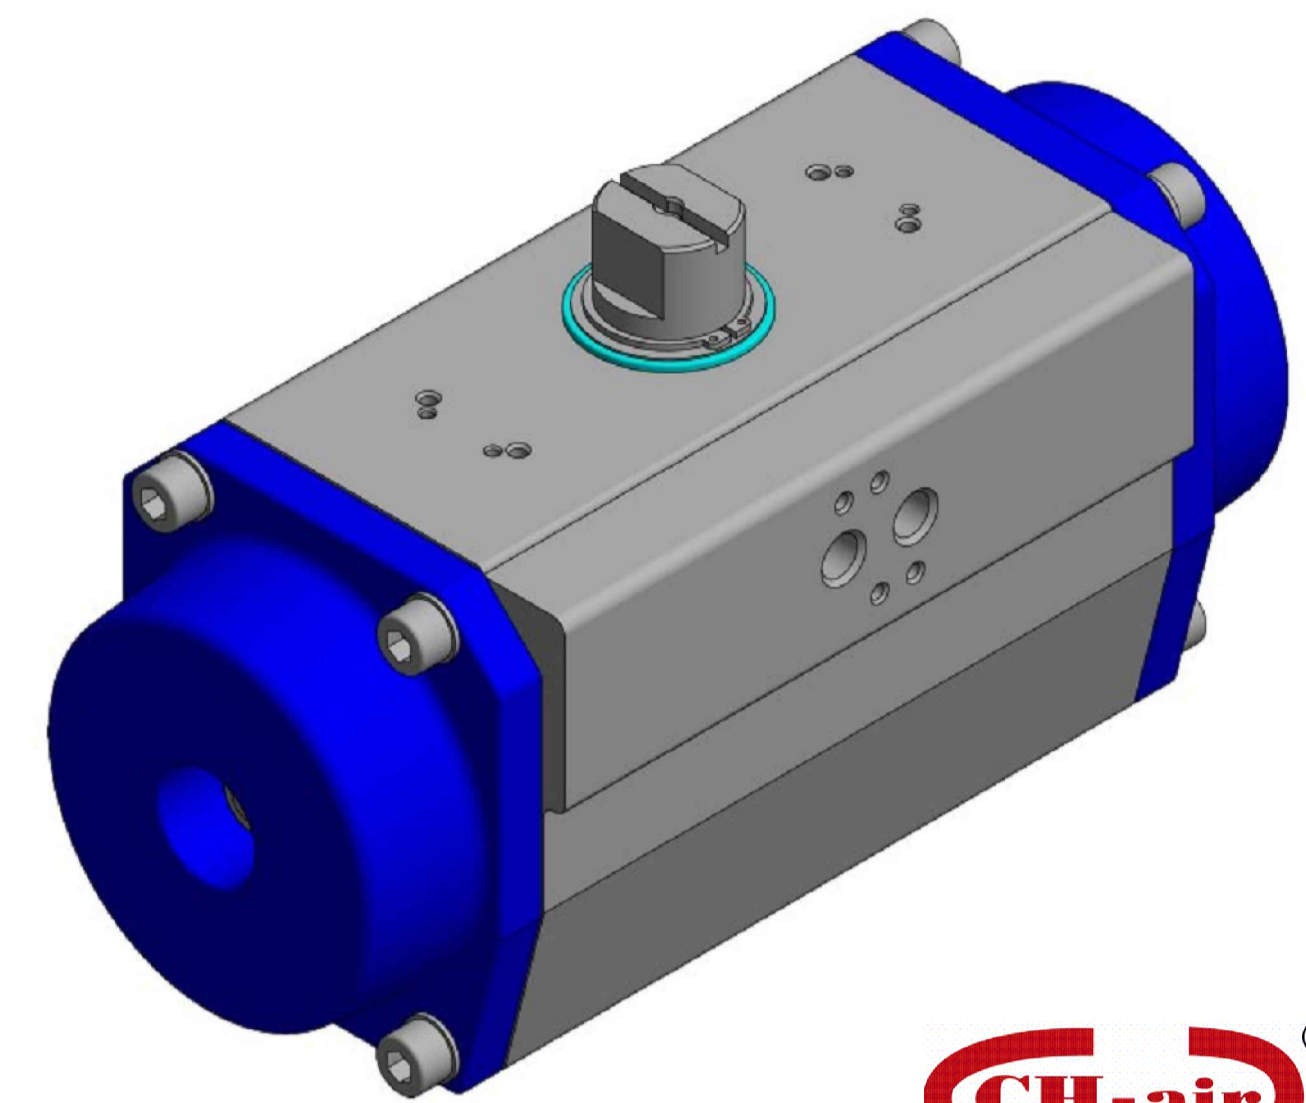

IF IN DOUBT ASK!

DO NOT SCALE PRINT!

DRAWING TO BS 8888

NOTE: AVS STANDARD END CAP COLOUR IS BLACK

STANDARD CH-air

<small>THIS DRAWING IS CONFIDENTIAL AND IS NOT TO BE REPRODUCED WITHOUT THE WRITTEN CONSENT OF Actuated Valve Supplies Limited</small>					
TITLE CH-air MODEL A-115 PNEUMATIC ACTUATOR - ALUMINIUM					
STOCK CODE CH-AIR-A-115-CAD				DIM ARE mm	
SCALE 1:1.4				DRAWING NUMBER CH-AIR-A-115-CAD	
SHEET 1 OF 1					