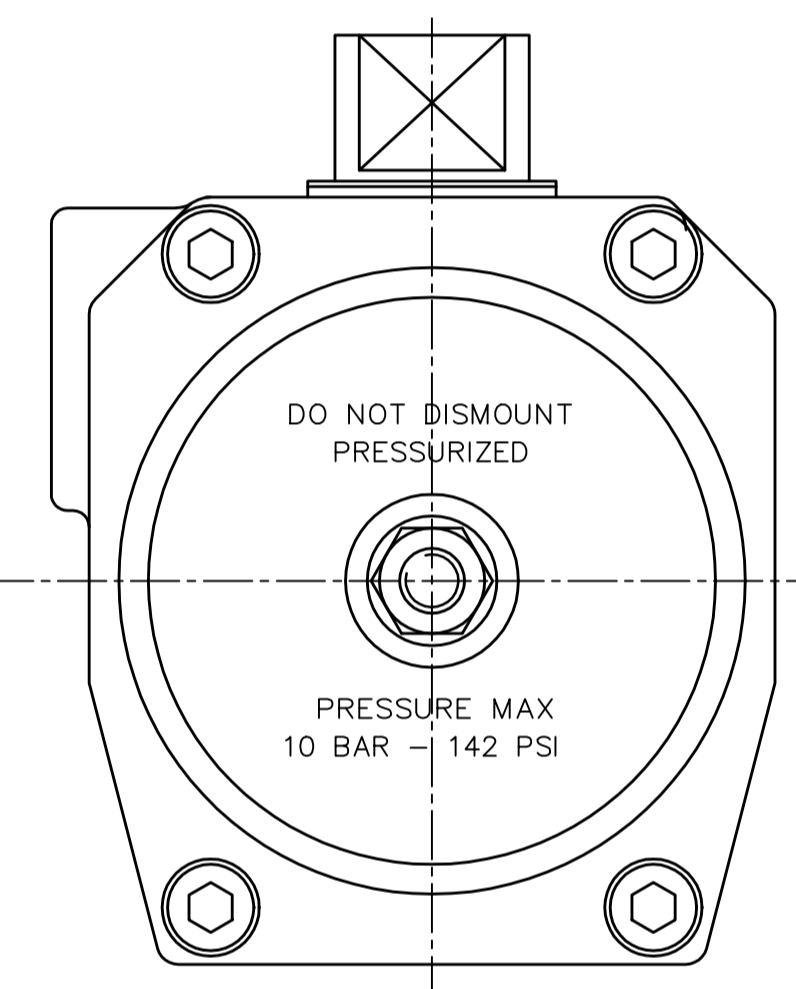

IF IN DOUBT ASK!

DO NOT SCALE PRINT!

DRAWING TO BS 8888

NOTE: AVS STANDARD END CAP COLOUR IS BLACK

STANDARD CH-air

<small>THIS DRAWING IS CONFIDENTIAL AND IS NOT TO BE REPRODUCED WITHOUT THE WRITTEN CONSENT OF Actuated Valve Supplies Limited</small>					
TITLE CH-air MODEL A-115 PNEUMATIC ACTUATOR - ALUMINIUM					
STOCK CODE CH-AIR-A-115-CAD				DIM ARE mm	
SCALE 1:1.4				DRAWING NUMBER CH-AIR-A-115-CAD	
SHEET 1 OF 1					