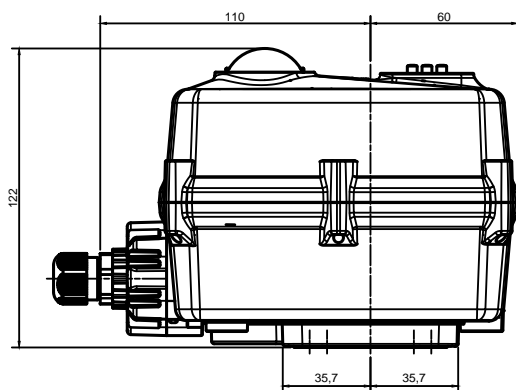

3rd. Angle Projection

IF IN DOUBT ASK!

DO NOT SCALE PRINT!

DRAWING TO BS 8888

www.actuatedvalvesupplies.com

Actuated Valve Supplies Limited

TITLE AVA SMART 60 ELECTRIC ACTUATOR

STOCK CODE AVA60S-CAD DIM ARE mm