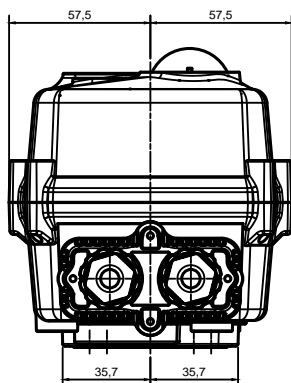

3rd. Angle Projection

IF IN DOUBT ASK!

DO NOT SCALE PRINT!

DRAWING TO BS 8888

www.actuatedvalvesupplies.com

Actuated Valve Supplies Limited

TITLE AVA SMART 60 ELECTRIC ACTUATOR

STOCK CODE AVA60S-CAD DIM ARE mm