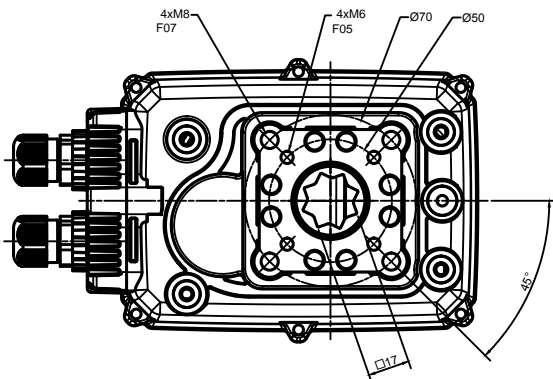

3rd. Angle Projection

IF IN DOUBT ASK!

DO NOT SCALE PRINT!

DRAWING TO BS 8888

www.actuatedvalvesupplies.com

Actuated Valve Supplies Limited

TITLE AVA SMART 60 ELECTRIC ACTUATOR

STOCK CODE AVA60S-CAD DIM ARE mm

DRAWING NUMBER AVA60S-CAD SHEET 1 OF 1